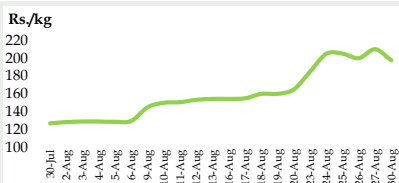

Pettah :

185.00

195.00

Price of **White Egg** decreased in **Pettah** market compared to last Friday reportedly due to **lower demand**.

Pettah :

17.50

16.50

Price of **Sugar** decreased in **Pettah** market compared to last Friday.

Pettah :

210.00

198.00

Fish

Prices of some fish varieties increased in Peliyagoda market compared to last Friday reportedly due to higher demand and limited supply.

¹ : The above mentioned prices denote the **wholesale prices** in relevant markets.