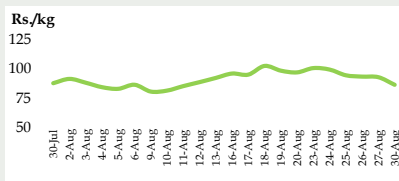

Daily Price Report

A Summary of Price¹ Developments - 30 August 2021

Price (Rs./kg)

Last Friday
27.08.2021

Today

Other

Price of **Imported Big Onion** decreased in **Pettah** market compared to last Friday reportedly due to **lower demand**.

Pettah :

93.00

87.00

Price of **Local Potato** decreased in **Pettah** market compared to last Friday reportedly due to **lower demand**.

Pettah :

236.00

221.00

Price of **Local Red Onion** increased in **Pettah** market compared to last Friday due to **limited supply** from **Puttalam** area.