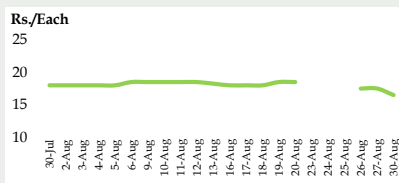

Pettah :

93.00

87.00

Price of **Local Potato** decreased in **Pettah** market compared to last Friday reportedly due to **lower demand**.

Pettah :

236.00

221.00

Price of **Local Red Onion** increased in **Pettah** market compared to last Friday due to **limited supply** from **Puttalam** area.

Pettah :

185.00

195.00

Price of **White Egg** decreased in **Pettah** market compared to last Friday reportedly due to **lower demand**.

Pettah :

17.50

16.50

Price of **Sugar** decreased in **Pettah** market compared to last Friday.