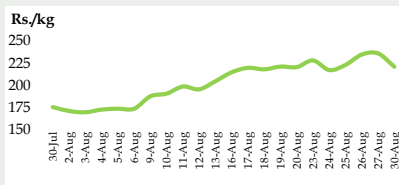

Daily Price Report

A Summary of Price¹ Developments - 30 August 2021

Price (Rs./kg)

Last Friday
27.08.2021

Today

Other

Price of **Imported Big Onion** decreased in **Pettah** market compared to last Friday reportedly due to **lower demand**.

Pettah :

93.00

87.00

Price of **Local Potato** decreased in **Pettah** market compared to last Friday reportedly due to **lower demand**.

Pettah :

236.00

221.00

Price of **Local Red Onion** increased in **Pettah** market compared to last Friday due to **limited supply** from **Puttalam** area.

Pettah :

185.00

195.00

Price of **White Egg** decreased in **Pettah** market compared to last Friday reportedly due to **lower demand**.

Pettah :

17.50

16.50

Price of **Sugar** decreased in **Pettah** market compared to last Friday.