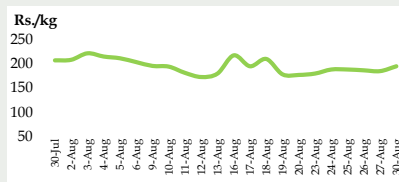

Daily Price Report

A Summary of Price¹ Developments - 30 August 2021

Price (Rs./kg)

Last Friday
27.08.2021

Today

Other

Price of **Imported Big Onion** decreased in **Pettah** market compared to last Friday reportedly due to **lower demand**.

Pettah :

93.00

87.00

Price of **Local Potato** decreased in **Pettah** market compared to last Friday reportedly due to **lower demand**.

Pettah :

236.00

221.00

Price of **Local Red Onion** increased in **Pettah** market compared to last Friday due to **limited supply** from **Puttalam** area.

Pettah :

185.00

195.00

Price of **White Egg** decreased in **Pettah** market compared to last Friday reportedly due to **lower demand**.

Pettah :

17.50

16.50

Price of **Sugar** decreased in **Pettah** market compared to last Friday.