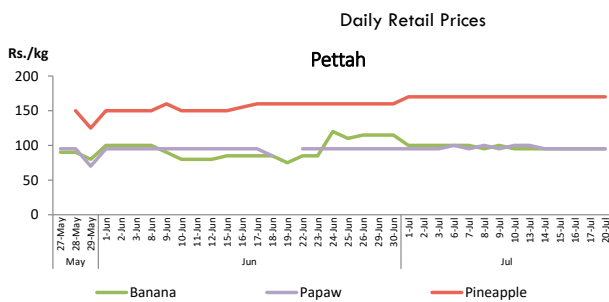

Fruits

Item	Wholesale Prices		Retail Prices			
	Pettah		Pettah		Narahenpita	
	Friday 17.07.2020	Today	Friday 17.07.2020	Today	Friday 17.07.2020	Today
Banana (Sour)	Rs./kg		Rs./kg			
	60.00	60.00	95.00	95.00	120.00	120.00
Papaw	65.00	65.00	95.00	95.00	120.00	120.00
Pineapple	n.a.	n.a.	170.00	170.00	130.00	130.00
	Rs./Each		Rs./Each			
Apple (Imp)	n.a.	n.a.	53.00	51.00	n.a.	n.a.
Orange (Imp)	n.a.	n.a.	60.00	60.00	n.a.	n.a.

■ Price increased by more than 5% compared to last Friday's price.
■ Price decreased by more than 5% compared to last Friday's price.