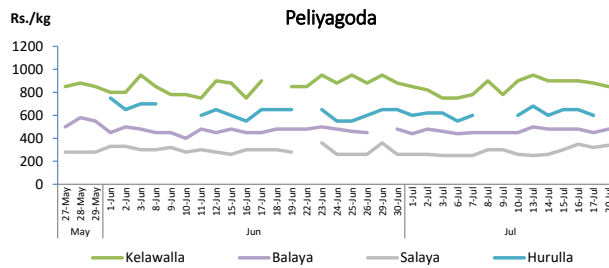

Daily Retail Prices