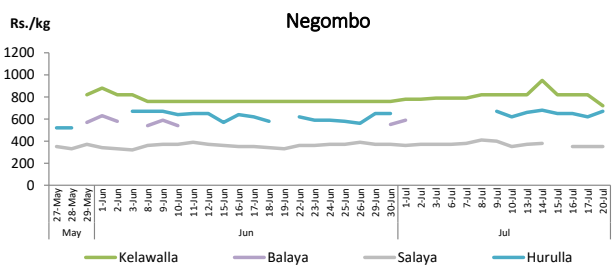

Daily Retail Prices