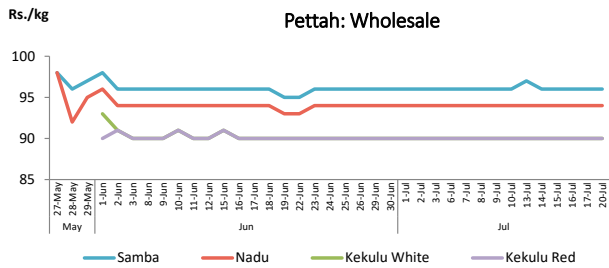

Rice

Item	Wholesale Prices				Retail Prices					
	Marandagamulla		Pettah		Dambulla		Pettah		Narahenpita	
	Friday 17.07.2020	Today	Friday 17.07.2020	Today	Friday 17.07.2020	Today	Friday 17.07.2020	Today	Friday 17.07.2020	Today
	Rs./kg		Rs./kg		Rs./kg		Rs./kg		Rs./kg	
Samba	93.00	94.00	96.00	96.00	98.00	98.00	98.00	98.00	98.00	98.00
Nadu	87.00	87.00	94.00	94.00	97.00	98.00	96.00	96.00	96.00	96.00
Kekulu White	87.00	87.00	90.00	90.00	85.00	85.00	93.00	93.00	93.00	93.00
Kekulu Red	89.00	89.00	90.00	90.00	92.00	92.00	93.00	93.00	93.00	93.00

■ Price increased by more than 5% compared to last Friday's price.
■ Price decreased by more than 5% compared to last Friday's price.

Daily Wholesale and Retail Prices