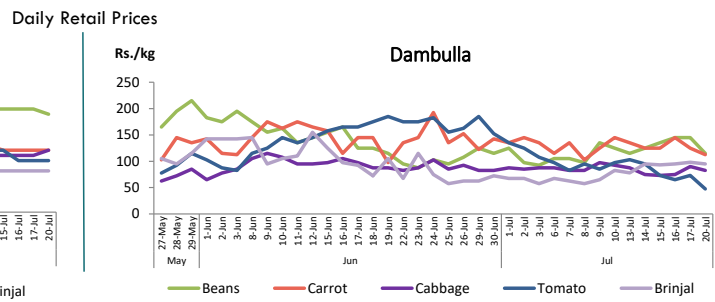

Vegetables

Item	Wholesale Prices				Retail Prices					
	Pettah		Dambulla		Pettah		Dambulla		Narahenpita	
	Friday 17.07.2020	Today	Friday 17.07.2020	Today	Friday 17.07.2020	Today	Friday 17.07.2020	Today	Friday 17.07.2020	Today
	Rs./kg		Rs./kg		Rs./kg		Rs./kg		Rs./kg	
Beans	150.00	145.00	125.00	95.00	200.00	190.00	145.00	115.00	160.00	160.00
Carrot	80.00	75.00	105.00	93.00	120.00	120.00	125.00	113.00	160.00	140.00
Cabbage	65.00	70.00	70.00	63.00	110.00	120.00	90.00	83.00	140.00	140.00
Tomato	65.00	65.00	53.00	28.00	100.00	100.00	73.00	48.00	120.00	100.00
Brinjal	50.00	50.00	78.00	75.00	80.00	80.00	98.00	95.00	120.00	120.00
Pumpkin	40.00	40.00	28.00	45.00	75.00	75.00	48.00	65.00	80.00	80.00
Snake gourd	70.00	70.00	43.00	38.00	110.00	110.00	63.00	58.00	120.00	140.00

■ Price increased by more than 5% compared to last Friday's price.
■ Price decreased by more than 5% compared to last Friday's price.