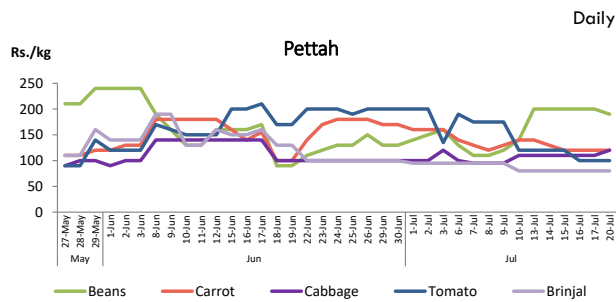

Vegetables

Item	Wholesale Prices				Retail Prices					
	Pettah		Dambulla		Pettah		Dambulla		Narahenpita	
	Friday 17.07.2020	Today	Friday 17.07.2020	Today	Friday 17.07.2020	Today	Friday 17.07.2020	Today	Friday 17.07.2020	Today
	Rs./kg		Rs./kg		Rs./kg		Rs./kg		Rs./kg	
Beans	150.00	145.00	125.00	95.00	200.00	190.00	145.00	115.00	160.00	160.00
Carrot	80.00	75.00	105.00	93.00	120.00	120.00	125.00	113.00	160.00	140.00
Cabbage	65.00	70.00	70.00	63.00	110.00	120.00	90.00	83.00	140.00	140.00
Tomato	65.00	65.00	53.00	28.00	100.00	100.00	73.00	48.00	120.00	100.00
Brinjal	50.00	50.00	78.00	75.00	80.00	80.00	98.00	95.00	120.00	120.00
Pumpkin	40.00	40.00	28.00	45.00	75.00	75.00	48.00	65.00	80.00	80.00
Snake gourd	70.00	70.00	43.00	38.00	110.00	110.00	63.00	58.00	120.00	140.00

■ Price increased by more than 5% compared to last Friday's price.
■ Price decreased by more than 5% compared to last Friday's price.