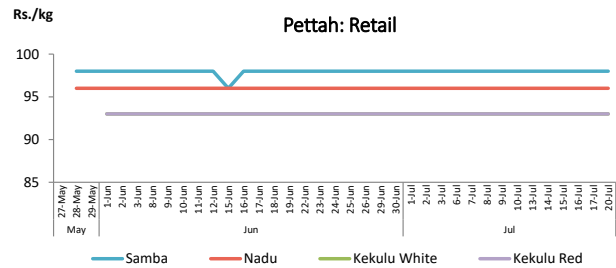

Rice

Item	Wholesale Prices				Retail Prices					
	Marandagamulla		Pettah		Dambulla		Pettah		Narahenpita	
	Friday 17.07.2020	Today	Friday 17.07.2020	Today	Friday 17.07.2020	Today	Friday 17.07.2020	Today	Friday 17.07.2020	Today
	Rs./kg		Rs./kg		Rs./kg		Rs./kg		Rs./kg	
Samba	93.00	94.00	96.00	96.00	98.00	98.00	98.00	98.00	98.00	98.00
Nadu	87.00	87.00	94.00	94.00	97.00	98.00	96.00	96.00	96.00	96.00
Kekulu White	87.00	87.00	90.00	90.00	85.00	85.00	93.00	93.00	93.00	93.00
Kekulu Red	89.00	89.00	90.00	90.00	92.00	92.00	93.00	93.00	93.00	93.00

■ Price increased by more than 5% compared to last Friday's price.
■ Price decreased by more than 5% compared to last Friday's price.

Daily Wholesale and Retail Prices