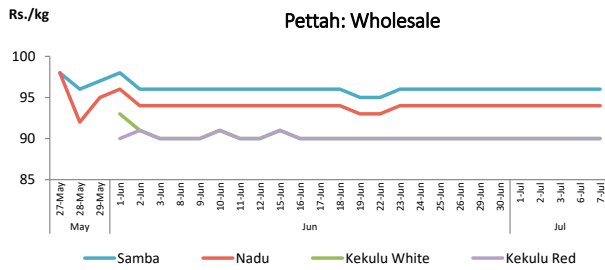

■ Price increased by more than 5% compared to yesterday's price.  
■ Price decreased by more than 5% compared to yesterday's price.

Rice

Item	Wholesale Prices				Retail Prices					
	Maradagahamula		Pettah		Dambulla		Pettah		Narahenpita	
	Yesterday	Today	Yesterday	Today	Yesterday	Today	Yesterday	Today	Yesterday	Today
	Rs./kg		Rs./kg		Rs./kg		Rs./kg		Rs./kg	
Samba	95.00	94.00	96.00	96.00	98.00	99.00	98.00	98.00	98.00	98.00
Nadu	89.00	87.00	94.00	94.00	95.00	95.00	96.00	96.00	96.00	96.00
Kekulu White	88.00	88.00	90.00	90.00	90.00	90.00	93.00	93.00	93.00	93.00
Kekulu Red	91.00	91.00	90.00	90.00	92.00	90.00	93.00	93.00	93.00	93.00

■ Price increased by more than 5% compared to yesterday's price.  
■ Price decreased by more than 5% compared to yesterday's price.

Daily Wholesale and Retail Prices

Fish

Item	Wholesale Prices				Retail Prices					
	Peliyagoda		Negombo		Peliyagoda		Negombo		Narahenpita	
	Yesterday	Today	Yesterday	Today	Yesterday	Today	Yesterday	Today	Yesterday	Today
	Rs./kg		Rs./kg		Rs./kg		Rs./kg		Rs./kg	
Kelawalla	450.00	480.00	560.00	560.00	750.00	780.00	790.00	790.00	860.00	860.00
Thalapath	850.00	800.00	850.00	850.00	1,000.00	960.00	1,020.00	1,020.00	850.00	990.00
Balaya	340.00	350.00	n.a.	n.a.	440.00	450.00	n.a.	n.a.	400.00	450.00
Paraw	n.a.	680.00	710.00	n.a.	n.a.	980.00	1,200.00	n.a.	800.00	900.00
Salaya	200.00	200.00	310.00	320.00	250.00	250.00	370.00	380.00	180.00	300.00
Hurulla	450.00	500.00	n.a.	500.00	550.00	600.00	n.a.	620.00	680.00	780.00