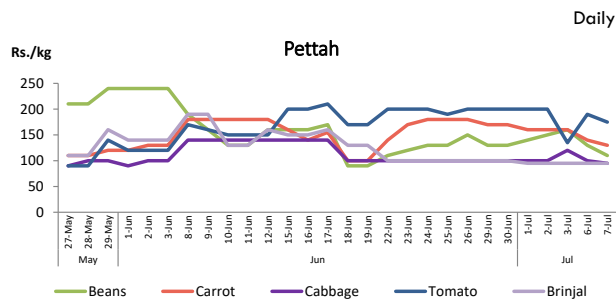

Vegetables

Item	Wholesale Prices				Retail Prices					
	Pettah		Dambulla		Pettah		Dambulla		Narahenpita	
	Yesterday	Today	Yesterday	Today	Yesterday	Today	Yesterday	Today	Yesterday	Today
	Rs./kg		Rs./kg		Rs./kg		Rs./kg		Rs./kg	
Beans	90.00	80.00	85.00	85.00	130.00	110.00	105.00	105.00	140.00	160.00
Carrot	100.00	100.00	95.00	115.00	140.00	130.00	115.00	135.00	180.00	180.00
Cabbage	60.00	55.00	68.00	63.00	100.00	95.00	88.00	83.00	140.00	120.00
Tomato	145.00	145.00	78.00	63.00	190.00	175.00	98.00	83.00	140.00	160.00
Brinjal	55.00	55.00	48.00	43.00	95.00	95.00	68.00	63.00	100.00	120.00
Pumpkin	30.00	30.00	35.00	33.00	55.00	55.00	55.00	53.00	80.00	100.00
Snake gourd	75.00	75.00	55.00	45.00	120.00	120.00	75.00	65.00	140.00	140.00

■ Price increased by more than 5% compared to yesterday's price.
■ Price decreased by more than 5% compared to yesterday's price.