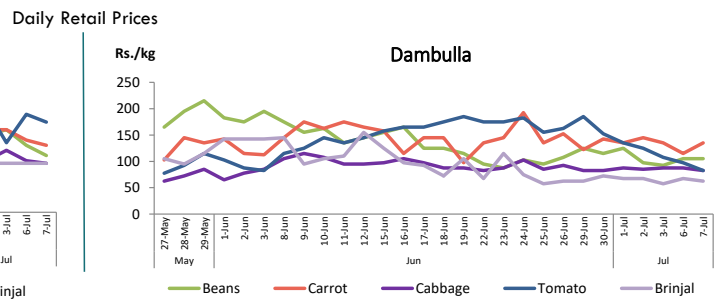

Vegetables

Item	Wholesale Prices				Retail Prices					
	Pettah		Dambulla		Pettah		Dambulla		Narahenpita	
	Yesterday	Today	Yesterday	Today	Yesterday	Today	Yesterday	Today	Yesterday	Today
	Rs./kg		Rs./kg		Rs./kg		Rs./kg		Rs./kg	
Beans	90.00	80.00	85.00	85.00	130.00	110.00	105.00	105.00	140.00	160.00
Carrot	100.00	100.00	95.00	115.00	140.00	130.00	115.00	135.00	180.00	180.00
Cabbage	60.00	55.00	68.00	63.00	100.00	95.00	88.00	83.00	140.00	120.00
Tomato	145.00	145.00	78.00	63.00	190.00	175.00	98.00	83.00	140.00	160.00
Brinjal	55.00	55.00	48.00	43.00	95.00	95.00	68.00	63.00	100.00	120.00
Pumpkin	30.00	30.00	35.00	33.00	55.00	55.00	55.00	53.00	80.00	100.00
Snake gourd	75.00	75.00	55.00	45.00	120.00	120.00	75.00	65.00	140.00	140.00

■ Price increased by more than 5% compared to yesterday's price.
■ Price decreased by more than 5% compared to yesterday's price.