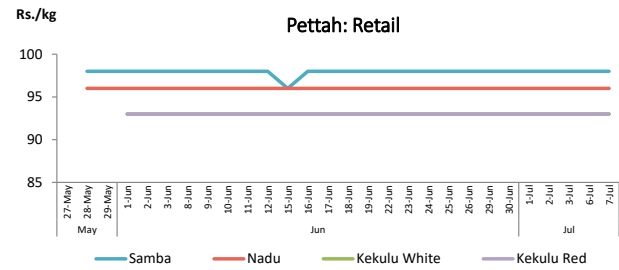

■ Price increased by more than 5% compared to yesterday's price.  
■ Price decreased by more than 5% compared to yesterday's price.

Rice

Item	Wholesale Prices				Retail Prices					
	Maradagahamula		Pettah		Dambulla		Pettah		Narahenpita	
	Yesterday	Today	Yesterday	Today	Yesterday	Today	Yesterday	Today	Yesterday	Today
	Rs./kg		Rs./kg		Rs./kg		Rs./kg		Rs./kg	
Samba	95.00	94.00	96.00	96.00	98.00	99.00	98.00	98.00	98.00	98.00
Nadu	89.00	87.00	94.00	94.00	95.00	95.00	96.00	96.00	96.00	96.00
Kekulu White	88.00	88.00	90.00	90.00	90.00	90.00	93.00	93.00	93.00	93.00
Kekulu Red	91.00	91.00	90.00	90.00	92.00	90.00	93.00	93.00	93.00	93.00

■ Price increased by more than 5% compared to yesterday's price.  
■ Price decreased by more than 5% compared to yesterday's price.

Daily Wholesale and Retail Prices

Fish

Item	Wholesale Prices				Retail Prices					
	Peliyagoda		Negombo		Peliyagoda		Negombo		Narahenpita	
	Yesterday	Today	Yesterday	Today	Yesterday	Today	Yesterday	Today	Yesterday	Today
	Rs./kg		Rs./kg		Rs./kg		Rs./kg		Rs./kg	
Kelawalla	450.00	480.00	560.00	560.00	750.00	780.00	790.00	790.00	860.00	860.00
Thalapath	850.00	800.00	850.00	850.00	1,000.00	960.00	1,020.00	1,020.00	850.00	990.00
Balaya	340.00	350.00	n.a.	n.a.	440.00	450.00	n.a.	n.a.	400.00	450.00
Paraw	n.a.	680.00	710.00	n.a.	n.a.	980.00	1,200.00	n.a.	800.00	900.00
Salaya	200.00	200.00	310.00	320.00	250.00	250.00	370.00	380.00	180.00	300.00
Hurulla	450.00	500.00	n.a.	500.00	550.00	600.00	n.a.	620.00	680.00	780.00