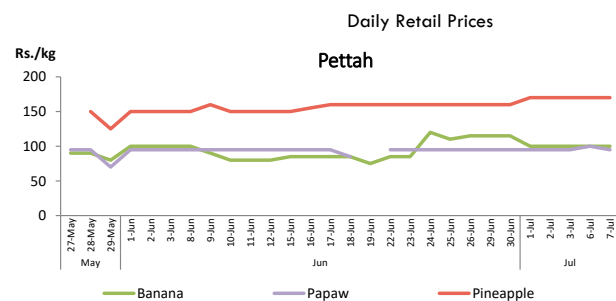

Fruits

Item	Wholesale Prices		Retail Prices			
	Pettah		Pettah		Narahenpita	
	Yesterday	Today	Yesterday	Today	Yesterday	Today
Banana (Sour)	55.00	50.00	100.00	100.00	120.00	110.00
Papaw	70.00	70.00	100.00	95.00	130.00	120.00
Pineapple	n.a.	n.a.	170.00	170.00	120.00	140.00
	Rs./Each		Rs./Each			
Apple (Imp)	n.a.	n.a.	55.00	55.00	n.a.	n.a.
Orange (Imp)	n.a.	n.a.	60.00	60.00	n.a.	n.a.

■ Price increased by more than 5% compared to yesterday's price.
■ Price decreased by more than 5% compared to yesterday's price.