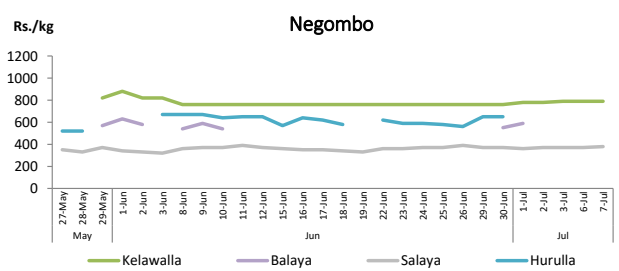

Daily Retail Prices