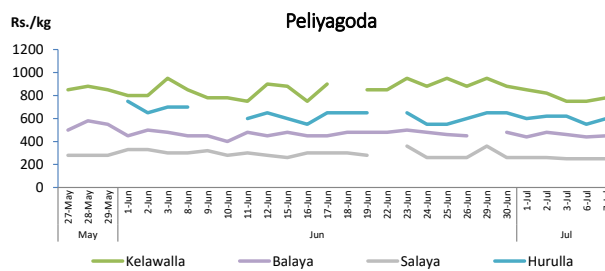

Daily Retail Prices