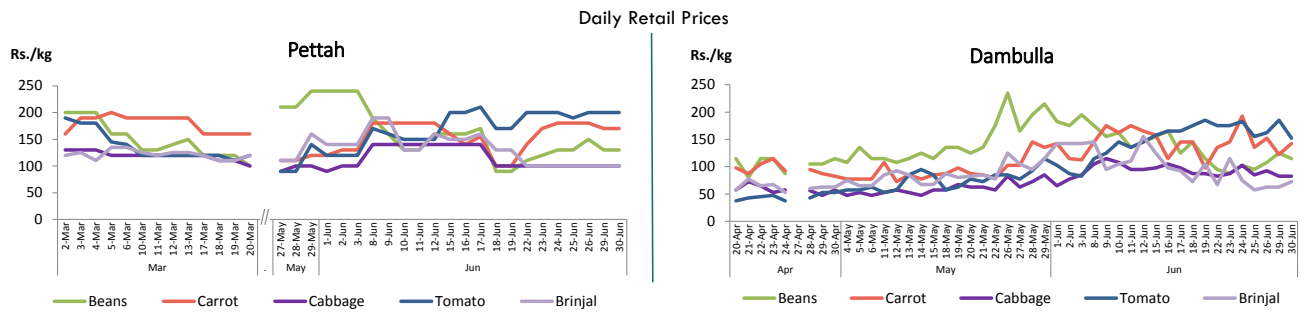

Vegetables

Item	Wholesale Prices				Retail Prices					
	Pettah		Dambulla		Pettah		Dambulla		Narahenpita	
	Friday 29.06.2020	Today	Friday 29.06.2020	Today	Friday 29.06.2020	Today	Friday 29.06.2020	Today	Friday 29.06.2020	Today
	Rs./kg		Rs./kg		Rs./kg		Rs./kg		Rs./kg	
Beans	90.00	90.00	105.00	95.00	130.00	130.00	125.00	115.00	140.00	160.00
Carrot	145.00	145.00	103.00	123.00	170.00	170.00	123.00	143.00	160.00	180.00
Cabbage	60.00	60.00	63.00	63.00	100.00	100.00	83.00	83.00	140.00	140.00
Tomato	150.00	150.00	165.00	133.00	200.00	200.00	185.00	153.00	240.00	240.00
Brinjal	70.00	70.00	43.00	53.00	100.00	100.00	63.00	73.00	120.00	100.00
Pumpkin	30.00	30.00	28.00	43.00	55.00	50.00	48.00	63.00	80.00	80.00
Snake gourd	75.00	75.00	53.00	53.00	120.00	120.00	73.00	73.00	140.00	120.00

- Price increased by more than 5% compared to yesterday's price.
- Price decreased by more than 5% compared to yesterday's price.

Note:
In Pettah market, retail trade activities were not carried out from 27th March 2020 to 26th May 2020.

Fruits

Item	Wholesale Prices		Retail Prices			
	Pettah		Pettah		Narahenpita	
	Friday 29.06.2020	Today	Friday 29.06.2020	Today	Friday 29.06.2020	Today
Banana (Sour)	Rs./kg		Rs./kg			
	65.00	65.00	115.00	115.00	120.00	120.00
Papaw	Rs./kg		Rs./kg			
	75.00	70.00	95.00	95.00	120.00	110.00
Pineapple	Rs./Each		Rs./Each			
	n.a.	n.a.	160.00	160.00	150.00	130.00
Apple (Imp)	Rs./Each		Rs./Each			
	n.a.	n.a.	53.00	58.00	n.a.	n.a.
Orange (Imp)	Rs./Each		Rs./Each			
	n.a.	n.a.	53.00	53.00	n.a.	n.a.

- Price increased by more than 5% compared to yesterday's price.
- Price decreased by more than 5% compared to yesterday's price.