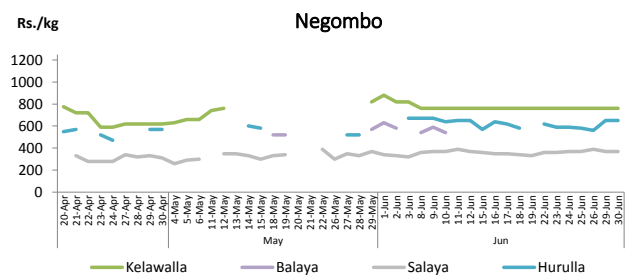

Daily Retail Prices

Note:
Prices of Negombo fish market were obtained from the outlet of Ceylon Fisheries Corporation in Negombo.
In Peliyagoda fish market, retail trade activities were not carried out from 20th March 2020 to 26th March 2020, from 31st March 2020 to 17th April 2020 and from 22nd April 2020 to 26th May 2020.