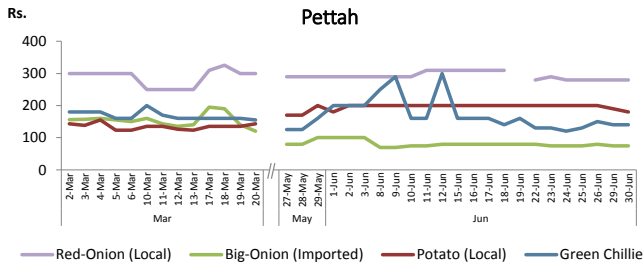

■ Price increased by more than 5% compared to yesterday's price.
■ Price decreased by more than 5% compared to yesterday's price.

Daily Retail Prices

Note:
In Pettah market, retail trade activities were not carried out from 27th March 2020 to 26th May 2020.