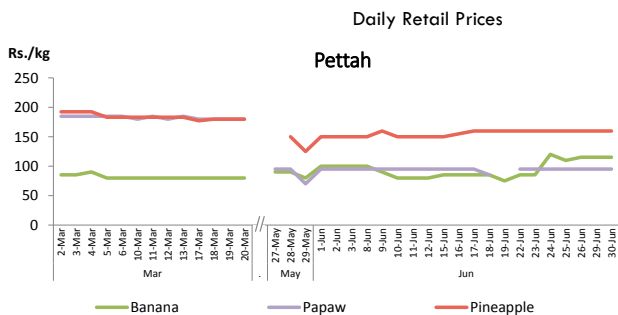

Note: The above mentioned prices denote the **retail prices** reported as of today in relevant markets.

Statistics Department
Central Bank of Sri Lanka

Vegetables

Item	Wholesale Prices				Retail Prices					
	Pettah		Dambulla		Pettah		Dambulla		Narahenpita	
	Friday 29.06.2020	Today	Friday 29.06.2020	Today	Friday 29.06.2020	Today	Friday 29.06.2020	Today	Friday 29.06.2020	Today
	Rs./kg		Rs./kg		Rs./kg		Rs./kg		Rs./kg	
Beans	90.00	90.00	105.00	95.00	130.00	130.00	125.00	115.00	140.00	160.00
Carrot	145.00	145.00	103.00	123.00	170.00	170.00	123.00	143.00	160.00	180.00
Cabbage	60.00	60.00	63.00	63.00	100.00	100.00	83.00	83.00	140.00	140.00
Tomato	150.00	150.00	165.00	133.00	200.00	200.00	185.00	153.00	240.00	240.00
Brinjal	70.00	70.00	43.00	53.00	100.00	100.00	63.00	73.00	120.00	100.00
Pumpkin	30.00	30.00	28.00	43.00	55.00	50.00	48.00	63.00	80.00	80.00
Snake gourd	75.00	75.00	53.00	53.00	120.00	120.00	73.00	73.00	140.00	120.00

- Price increased by more than 5% compared to yesterday's price.
- Price decreased by more than 5% compared to yesterday's price.

Note:
In Pettah market, retail trade activities were not carried out from 27th March 2020 to 26th May 2020.

Fruits

Item	Wholesale Prices		Retail Prices			
	Pettah		Pettah		Narahenpita	
	Friday 29.06.2020	Today	Friday 29.06.2020	Today	Friday 29.06.2020	Today
Banana (Sour)	Rs./kg		Rs./kg			
	65.00	65.00	115.00	115.00	120.00	120.00
Papaw	Rs./kg		Rs./kg			
	75.00	70.00	95.00	95.00	120.00	110.00
Pineapple	Rs./Each		Rs./Each			
	n.a.	n.a.	160.00	160.00	150.00	130.00
Apple (Imp)	Rs./Each		Rs./Each			
	n.a.	n.a.	53.00	58.00	n.a.	n.a.
Orange (Imp)	Rs./Each		Rs./Each			
	n.a.	n.a.	53.00	53.00	n.a.	n.a.