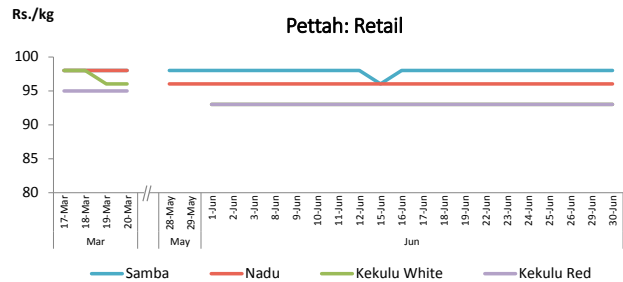

Fruits

Item	Wholesale Prices		Retail Prices			
	Pettah		Pettah		Narahenpita	
	Friday 29.06.2020	Today	Friday 29.06.2020	Today	Friday 29.06.2020	Today
Banana (Sour)	Rs./kg		Rs./kg			
	65.00	65.00	115.00	115.00	120.00	120.00
Papaw	Rs./kg		Rs./kg			
	75.00	70.00	95.00	95.00	120.00	110.00
Pineapple	Rs./Each		Rs./Each			
	n.a.	n.a.	160.00	160.00	150.00	130.00
Apple (Imp)	Rs./Each		Rs./Each			
	n.a.	n.a.	53.00	58.00	n.a.	n.a.
Orange (Imp)	Rs./Each		Rs./Each			
	n.a.	n.a.	53.00	53.00	n.a.	n.a.

- Price increased by more than 5% compared to yesterday's price.
- Price decreased by more than 5% compared to yesterday's price.

Note:
In Pettah market, retail trade activities were not carried out from 27th March 2020 to 26th May 2020.

Rice

Item	Wholesale Prices				Retail Prices					
	Marandagamula		Pettah		Dambulla		Pettah		Narahenpita	
	Friday 29.06.2020	Today	Friday 29.06.2020	Today	Friday 29.06.2020	Today	Friday 29.06.2020	Today	Friday 29.06.2020	Today
	Rs./kg		Rs./kg		Rs./kg		Rs./kg		Rs./kg	
Samba	95.00	95.00	96.00	96.00	98.00	98.00	98.00	98.00	98.00	98.00
Nadu	89.00	88.00	94.00	94.00	96.00	95.00	96.00	96.00	96.00	96.00
Kekulu White	87.00	88.00	90.00	90.00	90.00	90.00	93.00	93.00	93.00	93.00
Kekulu Red	91.00	91.00	90.00	90.00	92.00	92.00	93.00	93.00	93.00	93.00

■ Price increased by more than 5% compared to yesterday's price.
■ Price decreased by more than 5% compared to yesterday's price.

Daily Wholesale and Retail Prices

Note:
In Pettah market, retail trade activities were not carried out from 27th March 2020 to 27th May 2020.