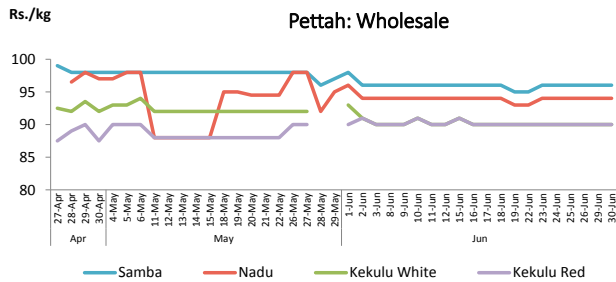

Fruits

Item	Wholesale Prices		Retail Prices			
	Pettah		Pettah		Narahenpita	
	Friday 29.06.2020	Today	Friday 29.06.2020	Today	Friday 29.06.2020	Today
Banana (Sour)	Rs./kg		Rs./kg			
	65.00	65.00	115.00	115.00	120.00	120.00
Papaw	Rs./kg		Rs./kg			
	75.00	70.00	95.00	95.00	120.00	110.00
Pineapple	Rs./Each		Rs./Each			
	n.a.	n.a.	160.00	160.00	150.00	130.00
Apple (Imp)	Rs./Each		Rs./Each			
	n.a.	n.a.	53.00	58.00	n.a.	n.a.
Orange (Imp)	Rs./Each		Rs./Each			
	n.a.	n.a.	53.00	53.00	n.a.	n.a.

- Price increased by more than 5% compared to yesterday's price.
- Price decreased by more than 5% compared to yesterday's price.

Note:
In Pettah market, retail trade activities were not carried out from 27th March 2020 to 26th May 2020.

Rice

Item	Wholesale Prices				Retail Prices					
	Marandagamula		Pettah		Dambulla		Pettah		Narahenpita	
	Friday 29.06.2020	Today	Friday 29.06.2020	Today	Friday 29.06.2020	Today	Friday 29.06.2020	Today	Friday 29.06.2020	Today
	Rs./kg		Rs./kg		Rs./kg		Rs./kg		Rs./kg	
Samba	95.00	95.00	96.00	96.00	98.00	98.00	98.00	98.00	98.00	98.00
Nadu	89.00	88.00	94.00	94.00	96.00	95.00	96.00	96.00	96.00	96.00
Kekulu White	87.00	88.00	90.00	90.00	90.00	90.00	93.00	93.00	93.00	93.00
Kekulu Red	91.00	91.00	90.00	90.00	92.00	92.00	93.00	93.00	93.00	93.00

■ Price increased by more than 5% compared to yesterday's price.
■ Price decreased by more than 5% compared to yesterday's price.

Daily Wholesale and Retail Prices

Note:
In Pettah market, retail trade activities were not carried out from 27th March 2020 to 27th May 2020.