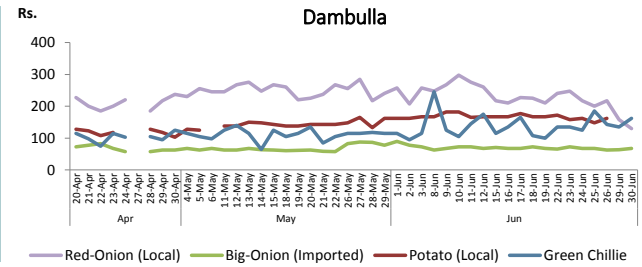

■ Price increased by more than 5% compared to yesterday's price.
■ Price decreased by more than 5% compared to yesterday's price.

Daily Retail Prices

Note:
In Pettah market, retail trade activities were not carried out from 27th March 2020 to 26th May 2020.