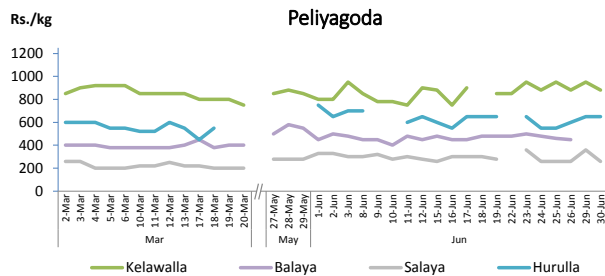

Daily Retail Prices

Note:
Prices of Negombo fish market were obtained from the outlet of Ceylon Fisheries Corporation in Negombo.
In Peliyagoda fish market, retail trade activities were not carried out from 20th March 2020 to 26th March 2020, from 31st March 2020 to 17th April 2020 and from 22nd April 2020 to 26th May 2020.