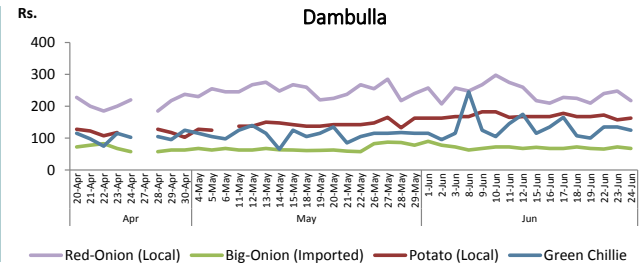

■ Price increased by more than 5% compared to yesterday's price.
■ Price decreased by more than 5% compared to yesterday's price.

Daily Retail Prices

Note:
In Pettah market, retail trade activities were not carried out from 27th March 2020 to 26th May 2020.