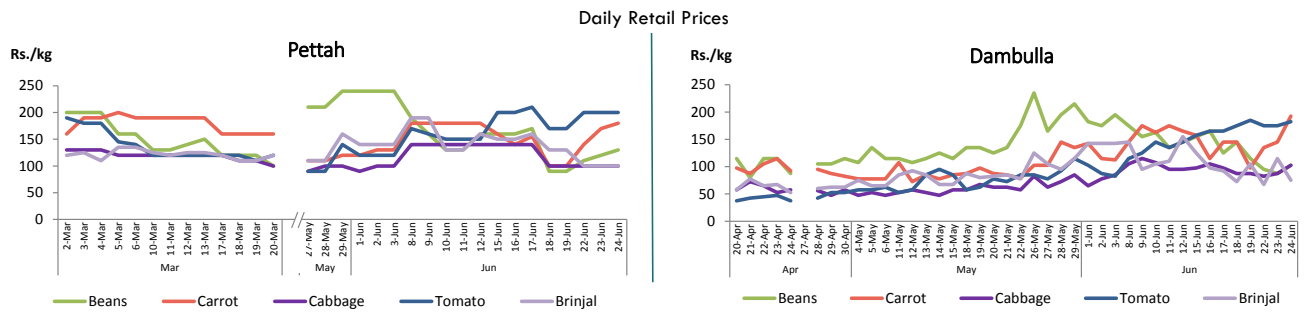

Note: The above mentioned prices denote the **retail prices** reported as of today in relevant markets.

Statistics Department  
Central Bank of Sri Lanka

Vegetables

Item	Wholesale Prices				Retail Prices					
	Pettah		Dambulla		Pettah		Dambulla		Narahenpita	
	Yesterday	Today	Yesterday	Today	Yesterday	Today	Yesterday	Today	Yesterday	Today
	Rs./kg		Rs./kg		Rs./kg		Rs./kg		Rs./kg	
Beans	80.00	90.00	68.00	83.00	120.00	130.00	88.00	103.00	140.00	140.00
Carrot	130.00	150.00	125.00	173.00	170.00	180.00	145.00	193.00	180.00	160.00
Cabbage	60.00	60.00	68.00	83.00	100.00	100.00	88.00	103.00	140.00	140.00
Tomato	155.00	150.00	155.00	163.00	200.00	200.00	175.00	183.00	240.00	240.00
Brinjal	80.00	85.00	85.00	55.00	100.00	100.00	115.00	75.00	140.00	120.00
Pumpkin	30.00	30.00	28.00	43.00	50.00	55.00	48.00	63.00	80.00	80.00
Snake gourd	80.00	75.00	48.00	43.00	120.00	120.00	68.00	63.00	160.00	140.00

■ Price increased by more than 5% compared to yesterday's price.  
■ Price decreased by more than 5% compared to yesterday's price.

Note: In Pettah market, retail trade activities were not carried out from 27<sup>th</sup> March 2020 to 26<sup>th</sup> May 2020.