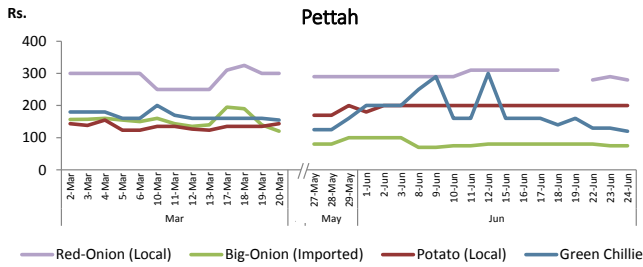

■ Price increased by more than 5% compared to yesterday's price.
■ Price decreased by more than 5% compared to yesterday's price.

Daily Retail Prices

Note:
In Pettah market, retail trade activities were not carried out from 27th March 2020 to 26th May 2020.