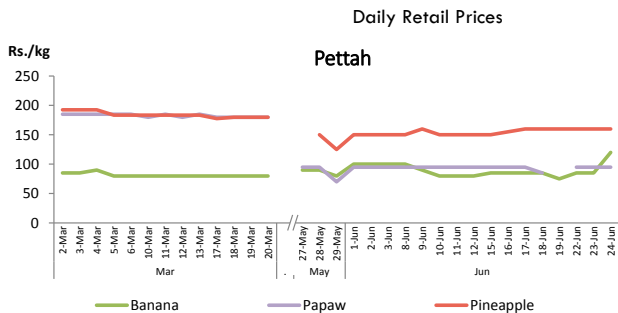

Note: The above mentioned prices denote the **retail prices** reported as of today in relevant markets.

Statistics Department  
Central Bank of Sri Lanka

Vegetables

Item	Wholesale Prices				Retail Prices					
	Pettah		Dambulla		Pettah		Dambulla		Narahenpita	
	Yesterday	Today	Yesterday	Today	Yesterday	Today	Yesterday	Today	Yesterday	Today
	Rs./kg		Rs./kg		Rs./kg		Rs./kg		Rs./kg	
Beans	80.00	90.00	68.00	83.00	120.00	130.00	88.00	103.00	140.00	140.00
Carrot	130.00	150.00	125.00	173.00	170.00	180.00	145.00	193.00	180.00	160.00
Cabbage	60.00	60.00	68.00	83.00	100.00	100.00	88.00	103.00	140.00	140.00
Tomato	155.00	150.00	155.00	163.00	200.00	200.00	175.00	183.00	240.00	240.00
Brinjal	80.00	85.00	85.00	55.00	100.00	100.00	115.00	75.00	140.00	120.00
Pumpkin	30.00	30.00	28.00	43.00	50.00	55.00	48.00	63.00	80.00	80.00
Snake gourd	80.00	75.00	48.00	43.00	120.00	120.00	68.00	63.00	160.00	140.00

■ Price increased by more than 5% compared to yesterday's price.  
■ Price decreased by more than 5% compared to yesterday's price.

Note: In Pettah market, retail trade activities were not carried out from 27<sup>th</sup> March 2020 to 26<sup>th</sup> May 2020.

Fruits

Item	Wholesale Prices		Retail Prices			
	Pettah		Pettah		Narahenpita	
	Yesterday	Today	Yesterday	Today	Yesterday	Today
	Rs./kg		Rs./kg			
Banana (Sour)	55.00	70.00	85.00	120.00	140.00	130.00
Papaw	80.00	75.00	95.00	95.00	130.00	130.00
Pineapple	n.a.	n.a.	160.00	160.00	140.00	120.00
	Rs./Each		Rs./Each			
Apple (Imp)	n.a.	n.a.	53.00	53.00	n.a.	n.a.
Orange (Imp)	n.a.	n.a.	53.00	53.00	n.a.	n.a.