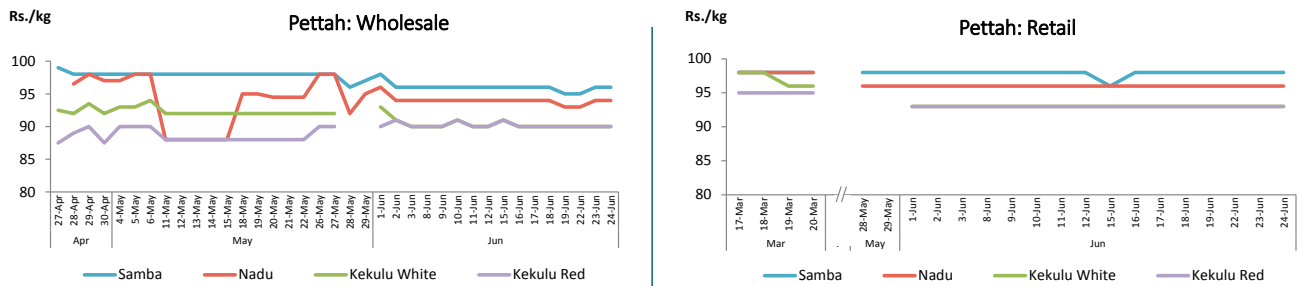

Rice

Item	Wholesale Prices				Retail Prices					
	Marandagamula		Pettah		Dambulla		Pettah		Narahenpita	
	Yesterday	Today	Yesterday	Today	Yesterday	Today	Yesterday	Today	Yesterday	Today
	Rs./kg		Rs./kg		Rs./kg		Rs./kg		Rs./kg	
Samba	95.00	95.00	96.00	96.00	98.00	98.00	98.00	98.00	98.00	98.00
Nadu	91.00	91.00	94.00	94.00	97.00	96.00	96.00	96.00	96.00	96.00
Kekulu White	89.00	89.00	90.00	90.00	90.00	90.00	93.00	93.00	93.00	93.00
Kekulu Red	91.00	91.00	90.00	90.00	n.a.	92.00	93.00	93.00	93.00	93.00

■ Price increased by more than 5% compared to yesterday's price.
■ Price decreased by more than 5% compared to yesterday's price.

Daily Wholesale and Retail Prices

Note: In Pettah market, retail trade activities were not carried out from 27th March 2020 to 27th May 2020.

Fish

Item	Wholesale Prices				Retail Prices					
	Peliyagoda		Negombo		Peliyagoda		Negombo		Narahenpita	
	Yesterday	Today	Yesterday	Today	Yesterday	Today	Yesterday	Today	Yesterday	Today
	Rs./kg		Rs./kg		Rs./kg		Rs./kg		Rs./kg	
Kelawalla	650.00	580.00	460.00	460.00	950.00	880.00	760.00	760.00	850.00	860.00
Thalopath	n.a.	n.a.	850.00	860.00	n.a.	n.a.	1,020.00	1,020.00	980.00	990.00
Balaya	400.00	380.00	n.a.	n.a.	500.00	480.00	n.a.	n.a.	550.00	560.00
Paraw	750.00	700.00	n.a.	600.00	n.a.	1,000.00	n.a.	1,100.00	n.a.	900.00
Salaya	320.00	230.00	300.00	330.00	360.00	260.00	360.00	370.00	280.00	400.00
Hurulla	550.00	450.00	490.00	500.00	650.00	550.00	590.00	590.00	650.00	780.00

■ Price increased by more than 5% compared to yesterday's price.
■ Price decreased by more than 5% compared to yesterday's price.