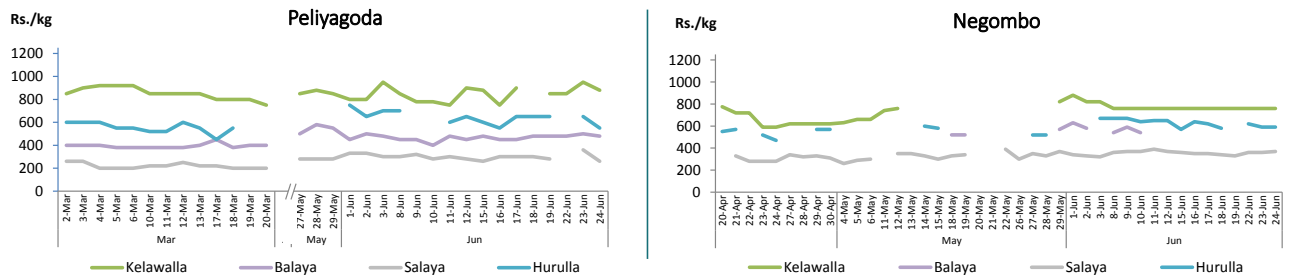

Daily Retail Prices

Note: Prices of Negombo fish market were obtained from the outlet of Ceylon Fisheries Corporation in Negombo. In Peliyagoda fish market, retail trade activities were not carried out from 20th March 2020 to 26th March 2020, from 31st March 2020 to 17th April 2020 and from 22nd April 2020 to 26th May 2020.