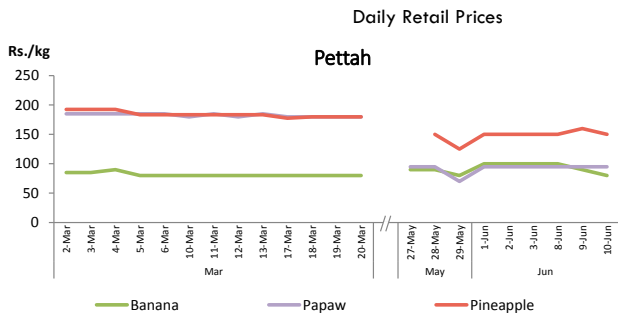

■ Price increased by more than 5% compared to yesterday's price.  
■ Price decreased by more than 5% compared to yesterday's price.

Note:  
 In Pettah market, retail trade activities were not carried out from 27<sup>th</sup> March 2020 to 26<sup>th</sup> May 2020.  
 In Dambulla market, retail trade activities were not carried out from 31<sup>st</sup> March 2020 to 17<sup>th</sup> April 2020.

Fruits

Item	Wholesale Prices		Retail Prices			
	Pettah		Pettah		Narahenpita	
	Yesterday	Today	Yesterday	Today	Yesterday	Today
	Rs./kg		Rs./kg			
Banana (Sour)	60.00	55.00	90.00	80.00	110.00	120.00
Papaw	65.00	65.00	95.00	95.00	100.00	110.00
Pineapple	n.a.	n.a.	160.00	150.00	120.00	120.00
	Rs./Each		Rs./Each			
Apple (Imp)	n.a.	n.a.	50.00	50.00	n.a.	60.00
Orange (Imp)	n.a.	n.a.	50.00	50.00	n.a.	60.00

■ Price increased by more than 5% compared to yesterday's price.  
■ Price decreased by more than 5% compared to yesterday's price.

Note:  
 In Pettah market, retail trade activities were not carried out from 27<sup>th</sup> March 2020 to 26<sup>th</sup> May 2020.