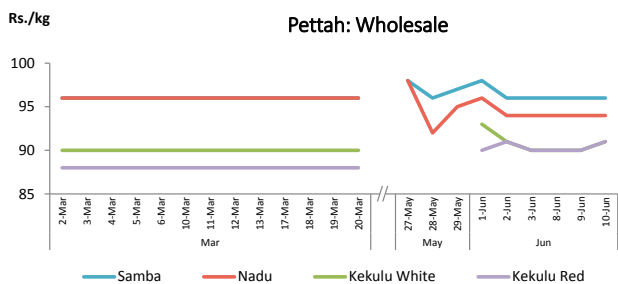

■ Price increased by more than 5% compared to yesterday's price.  
■ Price decreased by more than 5% compared to yesterday's price.

Note:  
 In Pettah market, retail trade activities were not carried out from 27<sup>th</sup> March 2020 to 26<sup>th</sup> May 2020.  
 In Dambulla market, retail trade activities were not carried out from 31<sup>st</sup> March 2020 to 17<sup>th</sup> April 2020.

■ Price increased by more than 5% compared to yesterday's price.  
■ Price decreased by more than 5% compared to yesterday's price.

Note:  
 In Pettah market, retail trade activities were not carried out from 27<sup>th</sup> March 2020 to 26<sup>th</sup> May 2020.

Rice

Item	Wholesale Prices				Retail Prices					
	Marandagahamula		Pettah		Dambulla		Pettah		Narahenpita	
	Yesterday	Today	Yesterday	Today	Yesterday	Today	Yesterday	Today	Yesterday	Today
	Rs./kg		Rs./kg		Rs./kg		Rs./kg		Rs./kg	
Samba	96.00	95.00	96.00	96.00	98.00	98.00	98.00	98.00	98.00	98.00
Nadu	94.00	93.00	94.00	94.00	96.00	97.00	96.00	96.00	96.00	96.00
Kekulu White	89.00	88.00	90.00	91.00	n.a.	92.00	93.00	93.00	93.00	93.00
Kekulu Red	91.00	91.00	90.00	91.00	n.a.	n.a.	93.00	93.00	93.00	93.00

■ Price increased by more than 5% compared to yesterday's price.  
■ Price decreased by more than 5% compared to yesterday's price.

Daily Wholesale and Retail Prices

Note:

In Pettah market, wholesale trade activities were not carried out from 27<sup>th</sup> March 2020 to 31<sup>st</sup> March 2020 and from 16<sup>th</sup> April 2020 to 20<sup>th</sup> April 2020, while retail trade activities were not carried out from 27<sup>th</sup> March 2020 to 26<sup>th</sup> May 2020.