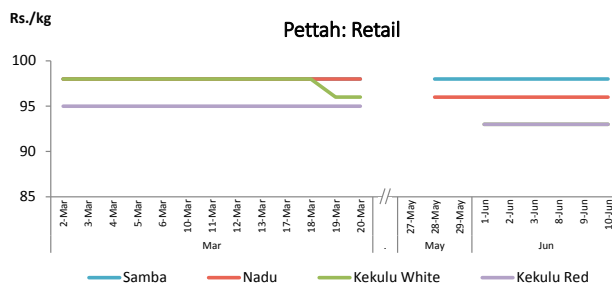

■ Price increased by more than 5% compared to yesterday's price.  
■ Price decreased by more than 5% compared to yesterday's price.

Note:  
 In Pettah market, retail trade activities were not carried out from 27<sup>th</sup> March 2020 to 26<sup>th</sup> May 2020.  
 In Dambulla market, retail trade activities were not carried out from 31<sup>st</sup> March 2020 to 17<sup>th</sup> April 2020.

■ Price increased by more than 5% compared to yesterday's price.  
■ Price decreased by more than 5% compared to yesterday's price.

Note:  
 In Pettah market, retail trade activities were not carried out from 27<sup>th</sup> March 2020 to 26<sup>th</sup> May 2020.

Rice

Item	Wholesale Prices				Retail Prices					
	Marandagahamula		Pettah		Dambulla		Pettah		Narahenpita	
	Yesterday	Today	Yesterday	Today	Yesterday	Today	Yesterday	Today	Yesterday	Today
	Rs./kg		Rs./kg		Rs./kg		Rs./kg		Rs./kg	
Samba	96.00	95.00	96.00	96.00	98.00	98.00	98.00	98.00	98.00	98.00
Nadu	94.00	93.00	94.00	94.00	96.00	97.00	96.00	96.00	96.00	96.00
Kekulu White	89.00	88.00	90.00	91.00	n.a.	92.00	93.00	93.00	93.00	93.00
Kekulu Red	91.00	91.00	90.00	91.00	n.a.	n.a.	93.00	93.00	93.00	93.00

■ Price increased by more than 5% compared to yesterday's price.  
■ Price decreased by more than 5% compared to yesterday's price.

Daily Wholesale and Retail Prices

Note:

In Pettah market, wholesale trade activities were not carried out from 27<sup>th</sup> March 2020 to 31<sup>st</sup> March 2020 and from 16<sup>th</sup> April 2020 to 20<sup>th</sup> April 2020, while retail trade activities were not carried out from 27<sup>th</sup> March 2020 to 26<sup>th</sup> May 2020.