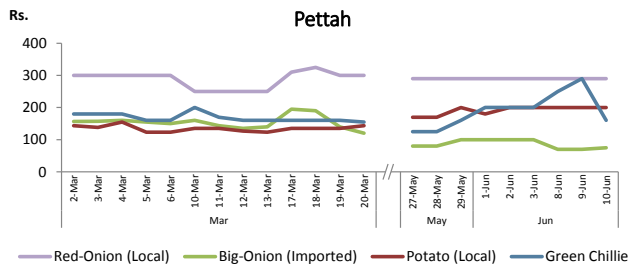

■ Price increased by more than 5% compared to yesterday's price.
■ Price decreased by more than 5% compared to yesterday's price.

Daily Retail Prices

Note:

In Pettah market, retail trade activities were not carried out from 27th March 2020 to 26th May 2020.
In Dambulla market, retail trade activities were not carried out from 31st March 2020 to 17th April 2020.