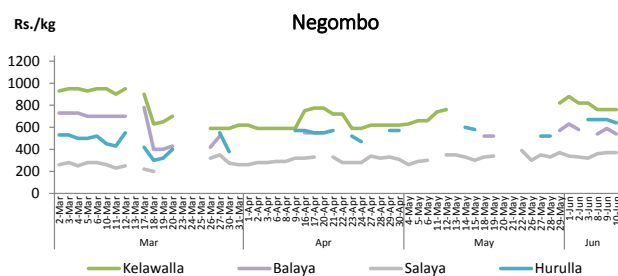

Rice

Item	Wholesale Prices				Retail Prices					
	Marandagahamula		Pettah		Dambulla		Pettah		Narahenpita	
	Yesterday	Today	Yesterday	Today	Yesterday	Today	Yesterday	Today	Yesterday	Today
	Rs./kg		Rs./kg		Rs./kg		Rs./kg		Rs./kg	
Samba	96.00	95.00	96.00	96.00	98.00	98.00	98.00	98.00	98.00	98.00
Nadu	94.00	93.00	94.00	94.00	96.00	97.00	96.00	96.00	96.00	96.00
Kekulu White	89.00	88.00	90.00	91.00	n.a.	92.00	93.00	93.00	93.00	93.00
Kekulu Red	91.00	91.00	90.00	91.00	n.a.	n.a.	93.00	93.00	93.00	93.00

■ Price increased by more than 5% compared to yesterday's price.  
■ Price decreased by more than 5% compared to yesterday's price.

Daily Wholesale and Retail Prices

Note:

In Pettah market, wholesale trade activities were not carried out from 27<sup>th</sup> March 2020 to 31<sup>st</sup> March 2020 and from 16<sup>th</sup> April 2020 to 20<sup>th</sup> April 2020, while retail trade activities were not carried out from 27<sup>th</sup> March 2020 to 26<sup>th</sup> May 2020.

Fish

Item	Wholesale Prices				Retail Prices					
	Peliyagoda		Negombo		Peliyagoda		Negombo		Narahenpita	
	Yesterday	Today	Yesterday	Today	Yesterday	Today	Yesterday	Today	Yesterday	Today
	Rs./kg		Rs./kg		Rs./kg		Rs./kg		Rs./kg	
Kelawalla	480.00	480.00	440.00	460.00	780.00	780.00	760.00	760.00	980.00	860.00
Thalapath	n.a.	n.a.	n.a.	n.a.	n.a.	n.a.	n.a.	n.a.	1,200.00	980.00
Balaya	350.00	300.00	480.00	430.00	450.00	400.00	590.00	540.00	420.00	480.00
Paraw	550.00	550.00	n.a.	n.a.	850.00	850.00	n.a.	n.a.	980.00	1,000.00
Salaya	230.00	220.00	310.00	300.00	320.00	280.00	370.00	370.00	380.00	380.00
Hurulla	n.a.	n.a.	560.00	540.00	n.a.	n.a.	670.00	640.00	740.00	650.00

■ Price increased by more than 5% compared to yesterday's price.  
■ Price decreased by more than 5% compared to yesterday's price.

Daily Retail Prices

Note:

Prices of Negombo fish market were obtained from the outlet of Ceylon Fisheries Corporation in Negombo.