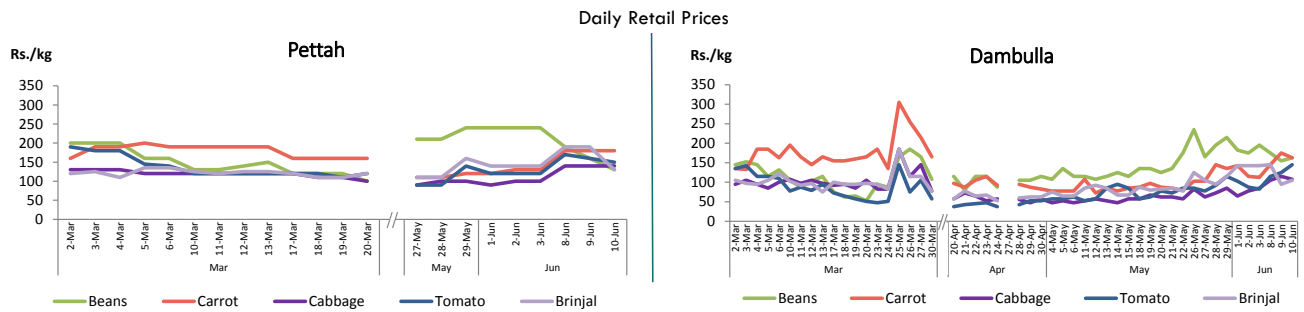

Note: The above mentioned prices denote the **retail prices** reported as of today in relevant markets.

Statistics Department  
Central Bank of Sri Lanka

Vegetables

Item	Wholesale Prices				Retail Prices					
	Pettah		Dambulla		Pettah		Dambulla		Narahenpita	
	Yesterday	Today	Yesterday	Today	Yesterday	Today	Yesterday	Today	Yesterday	Today
	Rs./kg		Rs./kg		Rs./kg		Rs./kg		Rs./kg	
Beans	120.00	100.00	135.00	143.00	160.00	130.00	155.00	163.00	180.00	140.00
Carrot	140.00	140.00	155.00	143.00	180.00	180.00	175.00	163.00	180.00	160.00
Cabbage	80.00	80.00	95.00	88.00	140.00	140.00	115.00	108.00	180.00	180.00
Tomato	120.00	125.00	105.00	125.00	160.00	150.00	125.00	145.00	140.00	160.00
Brinjal	140.00	90.00	75.00	85.00	190.00	130.00	95.00	105.00	180.00	180.00
Pumpkin	28.00	30.00	45.00	28.00	55.00	60.00	65.00	48.00	65.00	65.00
Snake gourd	120.00	120.00	115.00	133.00	160.00	160.00	135.00	153.00	200.00	200.00

■ Price increased by more than 5% compared to yesterday's price.  
■ Price decreased by more than 5% compared to yesterday's price.

Note:  
 In Pettah market, retail trade activities were not carried out from 27<sup>th</sup> March 2020 to 26<sup>th</sup> May 2020.  
 In Dambulla market, retail trade activities were not carried out from 31<sup>st</sup> March 2020 to 17<sup>th</sup> April 2020.