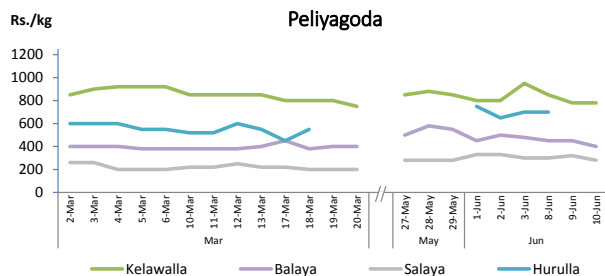

Rice

Item	Wholesale Prices				Retail Prices					
	Marandagahamula		Pettah		Dambulla		Pettah		Narahenpita	
	Yesterday	Today	Yesterday	Today	Yesterday	Today	Yesterday	Today	Yesterday	Today
	Rs./kg		Rs./kg		Rs./kg		Rs./kg		Rs./kg	
Samba	96.00	95.00	96.00	96.00	98.00	98.00	98.00	98.00	98.00	98.00
Nadu	94.00	93.00	94.00	94.00	96.00	97.00	96.00	96.00	96.00	96.00
Kekulu White	89.00	88.00	90.00	91.00	n.a.	92.00	93.00	93.00	93.00	93.00
Kekulu Red	91.00	91.00	90.00	91.00	n.a.	n.a.	93.00	93.00	93.00	93.00

■ Price increased by more than 5% compared to yesterday's price.  
■ Price decreased by more than 5% compared to yesterday's price.

Daily Wholesale and Retail Prices

Note:

In Pettah market, wholesale trade activities were not carried out from 27<sup>th</sup> March 2020 to 31<sup>st</sup> March 2020 and from 16<sup>th</sup> April 2020 to 20<sup>th</sup> April 2020, while retail trade activities were not carried out from 27<sup>th</sup> March 2020 to 26<sup>th</sup> May 2020.

Fish

Item	Wholesale Prices				Retail Prices					
	Peliyagoda		Negombo		Peliyagoda		Negombo		Narahenpita	
	Yesterday	Today	Yesterday	Today	Yesterday	Today	Yesterday	Today	Yesterday	Today
	Rs./kg		Rs./kg		Rs./kg		Rs./kg		Rs./kg	
Kelawalla	480.00	480.00	440.00	460.00	780.00	780.00	760.00	760.00	980.00	860.00
Thalapath	n.a.	n.a.	n.a.	n.a.	n.a.	n.a.	n.a.	n.a.	1,200.00	980.00
Balaya	350.00	300.00	480.00	430.00	450.00	400.00	590.00	540.00	420.00	480.00
Paraw	550.00	550.00	n.a.	n.a.	850.00	850.00	n.a.	n.a.	980.00	1,000.00
Salaya	230.00	220.00	310.00	300.00	320.00	280.00	370.00	370.00	380.00	380.00
Hurulla	n.a.	n.a.	560.00	540.00	n.a.	n.a.	670.00	640.00	740.00	650.00

■ Price increased by more than 5% compared to yesterday's price.  
■ Price decreased by more than 5% compared to yesterday's price.

Daily Retail Prices

Note:

Prices of Negombo fish market were obtained from the outlet of Ceylon Fisheries Corporation in Negombo.