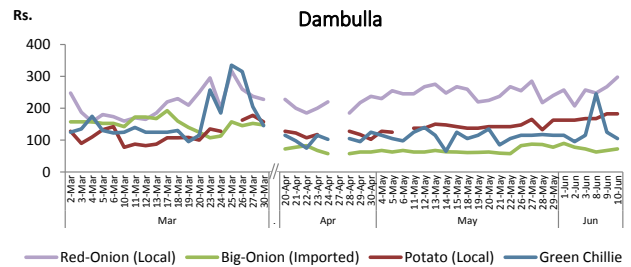

■ Price increased by more than 5% compared to yesterday's price.
■ Price decreased by more than 5% compared to yesterday's price.

Daily Retail Prices

Note:

In Pettah market, retail trade activities were not carried out from 27th March 2020 to 26th May 2020.
In Dambulla market, retail trade activities were not carried out from 31st March 2020 to 17th April 2020.