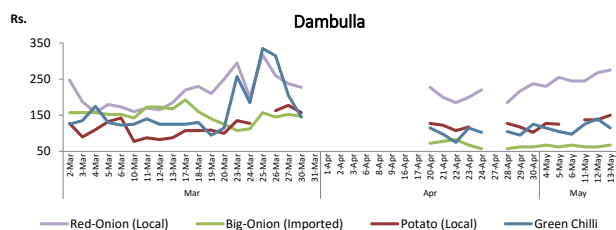

■ Price increased by more than 5% compared to last yesterday's price.
■ Price decreased by more than 5% compared last yesterday's price.

Daily Retail Prices

Note:

In Pettah market, retail trade activities were not carried out since 27th March 2020.