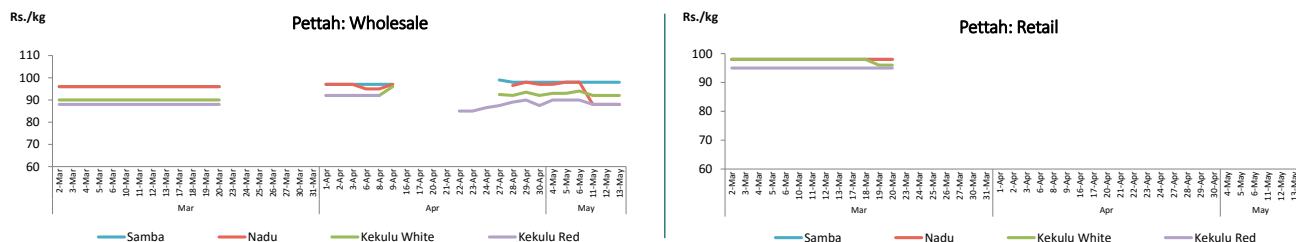

Wholesale and Retail Prices: Selected Food Commodities - 13 May 2020

Rice

Item	Wholesale Prices						Retail Prices					
	Marandagamula		Pettah		Narahenpita		Dambulla		Pettah		Narahenpita	
	Yesterday	Today	Yesterday	Today	Yesterday	Today	Yesterday	Today	Yesterday	Today	Yesterday	Today
	Rs./kg		Rs./kg		Rs./kg		Rs./kg		Rs./kg		Rs./kg	
Samba	97.00	97.00	98.00	98.00	90.00	90.00	n.a.	n.a.	n.a.	n.a.	n.a.	n.a.
Nadu	95.00	95.00	88.00	88.00	90.00	90.00	n.a.	n.a.	n.a.	n.a.	n.a.	n.a.
Kekulu White	93.00	93.00	92.00	92.00	n.a.	n.a.	95.00	95.00	n.a.	n.a.	n.a.	n.a.
Kekulu Red	94.00	94.00	88.00	88.00	n.a.	n.a.	n.a.	n.a.	n.a.	n.a.	n.a.	n.a.

Price increased by more than 5% compared to last yesterday's price.
Price decreased by more than 5% compared last yesterday's price.

Daily Wholesale and Retail Prices

Note:
In Pettah market, retail trade activities were not carried out since 27th March 2020.
In Narahenpita Economic Centre, retail trade activities were not carried out since 25th March 2020.

Fish

Item	Wholesale Prices						Retail Prices					
	Peliyagoda		Negombo		Narahenpita		Peliyagoda		Negombo		Narahenpita	
	Yesterday	Today	Yesterday	Today	Yesterday	Today	Yesterday	Today	Yesterday	Today	Yesterday	Today
	Rs./kg		Rs./kg		Rs./kg		Rs./kg		Rs./kg		Rs./kg	
Kelawalla	600.00	600.00	530.00	520.00	1,200.00	890.00	n.a.	n.a.	760.00	n.a.	n.a.	n.a.
Thalapath	750.00	750.00	620.00	n.a.	n.a.	n.a.	n.a.	n.a.	860.00	n.a.	n.a.	n.a.
Balaya	400.00	400.00	n.a.	n.a.	n.a.	440.00	n.a.	n.a.	n.a.	n.a.	n.a.	n.a.
Paraw	450.00	700.00	900.00	600.00	1,200.00	1,020.00	n.a.	n.a.	1,050.00	1,100.00	n.a.	n.a.
Salaya	220.00	250.00	290.00	290.00	360.00	300.00	n.a.	n.a.	350.00	350.00	n.a.	n.a.
Hurulla	500.00	500.00	n.a.	500.00	n.a.	n.a.	n.a.	n.a.	n.a.	n.a.	n.a.	n.a.

Price increased by more than 5% compared to last yesterday's price.
Price decreased by more than 5% compared last yesterday's price.