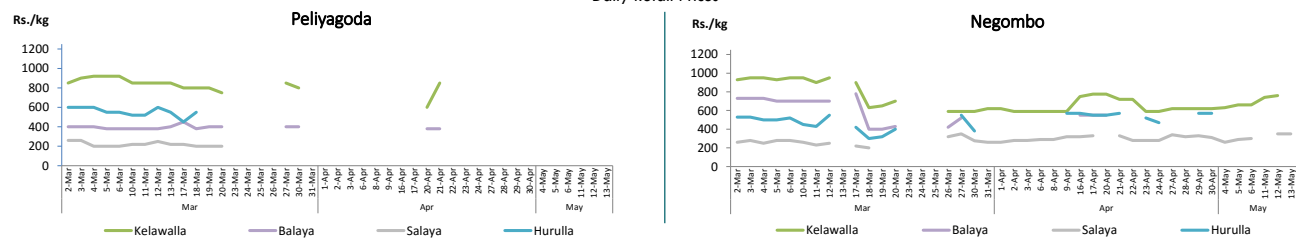

Daily Retail Prices

Note:
In Peliyagoda fish market, retail trade activities were not carried out since 27th April 2020.
Prices of Negombo fish market were obtained from the outlet of Ceylon Fisheries Corporation in Negombo.
In Narahenpita Economic Centre, retail trade activities were not carried out since 25th March 2020.