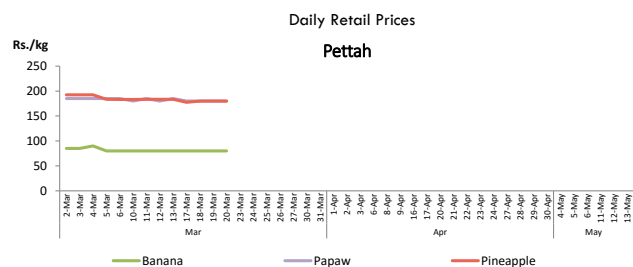

Vegetables

Item	Wholesale Prices						Retail Prices					
	Pettah		Dambulla		Narahenpita		Pettah		Dambulla		Narahenpita	
	Yesterday	Today	Yesterday	Today	Yesterday	Today	Yesterday	Today	Yesterday	Today	Yesterday	Today
	Rs./kg		Rs./kg		Rs./kg		Rs./kg		Rs./kg		Rs./kg	
Beans	80.00	80.00	88.00	95.00	120.00	130.00	n.a.	n.a.	108.00	115.00	n.a.	n.a.
Carrot	55.00	50.00	53.00	65.00	90.00	90.00	n.a.	n.a.	73.00	85.00	n.a.	n.a.
Cabbage	40.00	40.00	38.00	33.00	70.00	70.00	n.a.	n.a.	58.00	53.00	n.a.	n.a.
Tomato	45.00	45.00	38.00	65.00	60.00	60.00	n.a.	n.a.	58.00	85.00	n.a.	n.a.
Brinjal	50.00	50.00	73.00	65.00	90.00	80.00	n.a.	n.a.	93.00	85.00	n.a.	n.a.
Pumpkin	40.00	40.00	25.00	33.00	60.00	70.00	n.a.	n.a.	45.00	53.00	n.a.	n.a.
Snake gourd	60.00	60.00	38.00	48.00	120.00	140.00	n.a.	n.a.	58.00	68.00	n.a.	n.a.

Price increased by more than 5% compared to last yesterday's price.
 Price decreased by more than 5% compared last yesterday's price.

Note:
 In Pettah market, retail trade activities were not carried out since 27th March 2020.
 In Narahenpita Economic Centre, retail trade activities were not carried out since 25th March 2020.

Fruits

Item	Wholesale Prices				Retail Prices			
	Pettah		Narahenpita		Pettah		Narahenpita	
	Yesterday	Today	Yesterday	Today	Yesterday	Today	Yesterday	Today
	Rs./kg		Rs./kg		Rs./kg		Rs./kg	
Banana (Sour)	55.00	50.00	70.00	100.00	n.a.	n.a.	n.a.	n.a.
Papaw	75.00	75.00	90.00	100.00	n.a.	n.a.	n.a.	n.a.
Pineapple	140.00	150.00	110.00	130.00	n.a.	n.a.	n.a.	n.a.
	Rs./Each		Rs./Each		Rs./Each		Rs./Each	
Apple (Imp)	40.00	40.00			n.a.	n.a.	n.a.	n.a.
Orange (Imp)	45.00	45.00			n.a.	n.a.	n.a.	n.a.