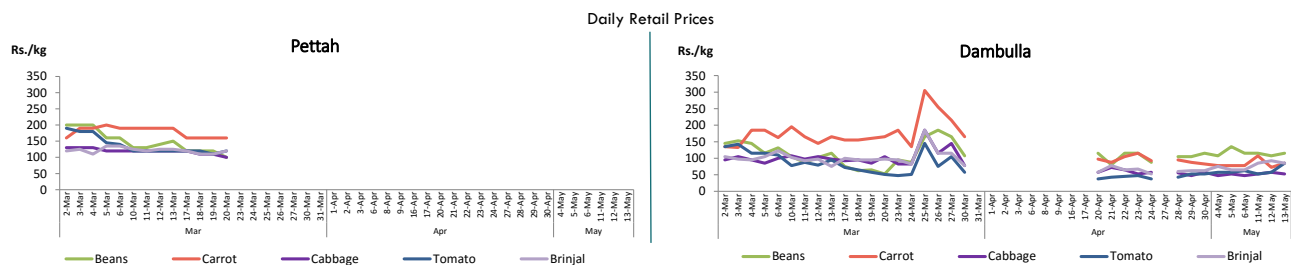

Wholesale and Retail Prices: Selected Food Commodities - 13 May 2020

Vegetables

Item	Wholesale Prices						Retail Prices					
	Pettah		Dambulla		Narahenpita		Pettah		Dambulla		Narahenpita	
	Yesterday	Today	Yesterday	Today	Yesterday	Today	Yesterday	Today	Yesterday	Today	Yesterday	Today
	Rs./kg		Rs./kg		Rs./kg		Rs./kg		Rs./kg		Rs./kg	
Beans	80.00	80.00	88.00	95.00	120.00	130.00	n.a.	n.a.	108.00	115.00	n.a.	n.a.
Carrot	55.00	50.00	53.00	65.00	90.00	90.00	n.a.	n.a.	73.00	85.00	n.a.	n.a.
Cabbage	40.00	40.00	38.00	33.00	70.00	70.00	n.a.	n.a.	58.00	53.00	n.a.	n.a.
Tomato	45.00	45.00	38.00	65.00	60.00	60.00	n.a.	n.a.	58.00	85.00	n.a.	n.a.
Brinjal	50.00	50.00	73.00	65.00	90.00	80.00	n.a.	n.a.	93.00	85.00	n.a.	n.a.
Pumpkin	40.00	40.00	25.00	33.00	60.00	70.00	n.a.	n.a.	45.00	53.00	n.a.	n.a.
Snake gourd	60.00	60.00	38.00	48.00	120.00	140.00	n.a.	n.a.	58.00	68.00	n.a.	n.a.

Price increased by more than 5% compared to last yesterday's price.
Price decreased by more than 5% compared last yesterday's price.

Note:
In Pettah market, retail trade activities were not carried out since 27th March 2020.
In Narahenpita Economic Centre, retail trade activities were not carried out since 25th March 2020.

Fruits

Item	Wholesale Prices				Retail Prices			
	Pettah		Narahenpita		Pettah		Narahenpita	
	Yesterday	Today	Yesterday	Today	Yesterday	Today	Yesterday	Today
	Rs./kg		Rs./kg		Rs./kg		Rs./kg	
Banana (Sour)	55.00	50.00	70.00	100.00	n.a.	n.a.	n.a.	n.a.
Papaw	75.00	75.00	90.00	100.00	n.a.	n.a.	n.a.	n.a.
Pineapple	140.00	150.00	110.00	130.00	n.a.	n.a.	n.a.	n.a.
	Rs./Each		Rs./Each		Rs./Each		Rs./Each	
Apple (Imp)	40.00	40.00			n.a.	n.a.	n.a.	n.a.
Orange (Imp)	45.00	45.00			n.a.	n.a.	n.a.	n.a.

Price increased by more than 5% compared to last yesterday's price.
Price decreased by more than 5% compared last yesterday's price.