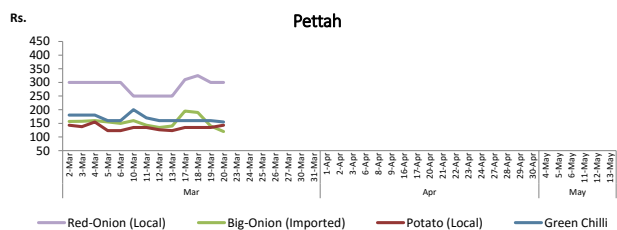

■ Price increased by more than 5% compared to last yesterday's price.
■ Price decreased by more than 5% compared last yesterday's price.

Daily Retail Prices

Note:

In Pettah market, retail trade activities were not carried out since 27th March 2020.