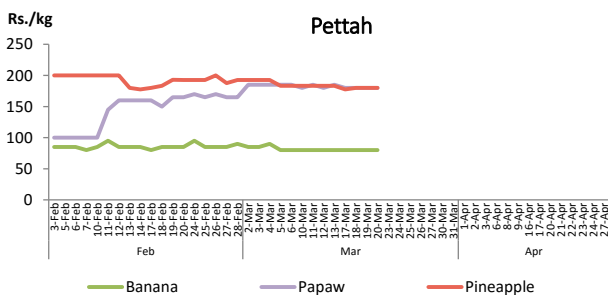

Daily Retail Prices

Note:

In Pettah market, wholesale and retail trade activities were not carried out since 13th April 2020 and 27th March 2020, respectively.