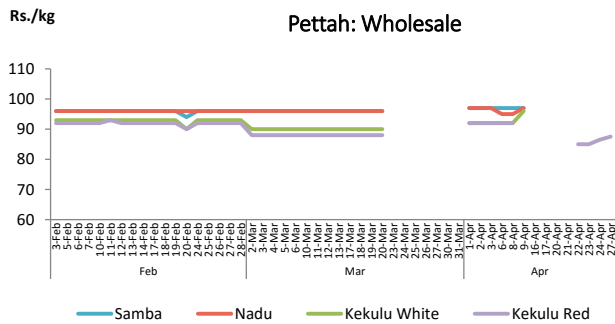

Fruits

Item	Wholesale Prices		Retail Prices	
	Pettah		Pettah	
	Friday 24.04.2020	Today	Friday 24.04.2020	Today
	Rs./kg		Rs./kg	
Banana (Sour)	n.a.	n.a.	n.a.	n.a.
Papaw	n.a.	n.a.	n.a.	n.a.
Pineapple	n.a.	n.a.	n.a.	n.a.
			Rs./Each	
Apple (Imp)			n.a.	n.a.
Orange (Imp)			n.a.	n.a.

■ Price increased by more than 5% compared to last Friday's Price.
■ Price decreased by more than 5% compared to last Friday's Price.

Daily Retail Prices

Note:

In Pettah market, wholesale and retail trade activities were not carried out since 13th April 2020 and 27th March 2020, respectively.

Rice

Item	Wholesale Prices				Retail Prices			
	Marandagamula		Pettah		Dambulla		Pettah	
	Friday 24.04.2020	Today	Friday 24.04.2020	Today	Friday 24.04.2020	Today	Friday 24.04.2020	Today
	Rs./kg		Rs./kg		Rs./kg		Rs./kg	
Samba	n.a.	n.a.	n.a.	99.00	n.a.	n.a.	n.a.	n.a.
Nadu	n.a.	n.a.	n.a.	n.a.	n.a.	n.a.	n.a.	n.a.
Kekulu White	n.a.	n.a.	n.a.	93.00	87.00	n.a.	n.a.	n.a.
Kekulu Red	n.a.	n.a.	87.00	88.00	n.a.	n.a.	n.a.	n.a.

- Price increased by more than 5% compared to last Friday's Price.
- Price decreased by more than 5% compared to last Friday's Price.

Daily Wholesale and Retail Prices

Note:
 In Marandagamula market, wholesale prices of rice were not available since 15th April 2020.
 In Pettah market, retail trade activities were not carried out since 27th March 2020.
 In Dambulla market, retail trade activities were not carried out today, 27th April 2020.