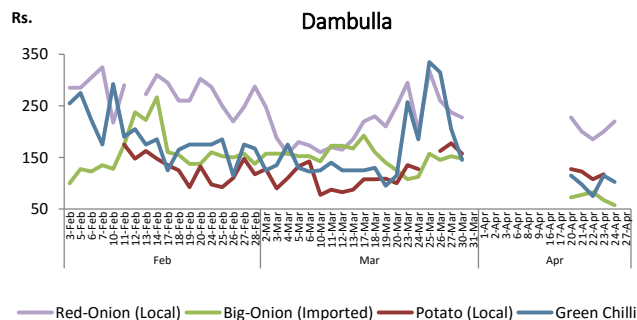

- Price increased by more than 5% compared to last Friday's Price.
- Price decreased by more than 5% compared to last Friday's Price.

Daily Retail Prices

Note:
 Peliyagoda fish market was closed for business from 22nd April 2020 to 24th April 2020 and retail trade activities were not carried out today, 27th April 2020.
 Prices of Negombo fish market were obtained from the outlet of Ceylon Fisheries Corporation in Negombo.

Other

Item	Wholesale Prices				Retail Prices			
	Pettah		Dambulla		Pettah		Dambulla	
	Friday 24.04.2020	Today	Friday 24.04.2020	Today	Friday 24.04.2020	Today	Friday 24.04.2020	Today
	Rs./kg		Rs./kg		Rs./kg		Rs./kg	
Red-Onion (local)	210.00	215.00	210.00	185.00	n.a.	n.a.	220.00	n.a.
Red-Onion (Imp)	n.a.	n.a.	n.a.	138.00	n.a.	n.a.	n.a.	n.a.
Big-Onion (local)	n.a.	n.a.	n.a.	n.a.	n.a.	n.a.	n.a.	n.a.
Big-Onion (Imp)	40.00	50.00	48.00	48.00	n.a.	n.a.	58.00	n.a.
Potato (local)	120.00	120.00	n.a.	108.00	n.a.	n.a.	n.a.	n.a.
Potato (Imp)	78.00	78.00			n.a.	n.a.		
Dried Chilli (Imp)	575.00	575.00	498.00	598.00	n.a.	n.a.	508.00	n.a.
Coconut (Rs./Nut)	n.a.	n.a.	64.00	58.00	n.a.	n.a.	69.00	n.a.
Coconut oil (Rs./Ltr)	500.00	500.00			n.a.	n.a.		
Dhal (Small)	160.00	160.00			n.a.	n.a.		
Sugar	117.00	115.00			n.a.	n.a.		
Egg (Rs./Each)	n.a.	n.a.			n.a.	n.a.		
Katta	950.00	n.a.			n.a.	n.a.		
Sprat	600.00	n.a.			n.a.	n.a.		
Green Chilli	n.a.	n.a.	83.00	85.00	n.a.	n.a.	103.00	n.a.
Lime	n.a.	n.a.	395.00	355.00	n.a.	n.a.	415.00	n.a.

■ Price increased by more than 5% compared to last Friday's Price.
■ Price decreased by more than 5% compared to last Friday's Price.

Daily Retail Prices

Pettah

Dambulla

Note:

In Pettah market, retail trade activities were not carried out since 27th March 2020.
 In Dambulla market, retail trade activities were not carried out today, 27th April 2020.