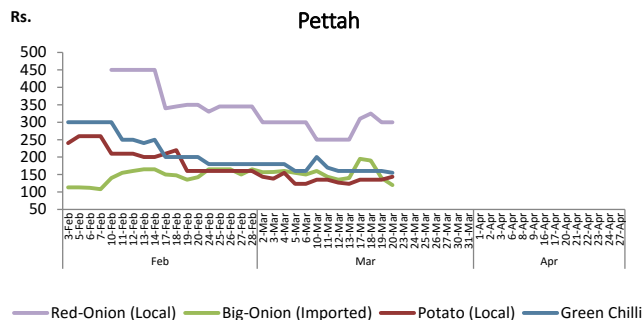

Dambulla

Other

Item	Wholesale Prices				Retail Prices			
	Pettah		Dambulla		Pettah		Dambulla	
	Friday 24.04.2020	Today	Friday 24.04.2020	Today	Friday 24.04.2020	Today	Friday 24.04.2020	Today
	Rs./kg		Rs./kg		Rs./kg		Rs./kg	
Red-Onion (local)	210.00	215.00	210.00	185.00	n.a.	n.a.	220.00	n.a.
Red-Onion (Imp)	n.a.	n.a.	n.a.	138.00	n.a.	n.a.	n.a.	n.a.
Big-Onion (local)	n.a.	n.a.	n.a.	n.a.	n.a.	n.a.	n.a.	n.a.
Big-Onion (Imp)	40.00	50.00	48.00	48.00	n.a.	n.a.	58.00	n.a.
Potato (local)	120.00	120.00	n.a.	108.00	n.a.	n.a.	n.a.	n.a.
Potato (Imp)	78.00	78.00			n.a.	n.a.		
Dried Chilli (Imp)	575.00	575.00	498.00	598.00	n.a.	n.a.	508.00	n.a.
Coconut (Rs./Nut)	n.a.	n.a.	64.00	58.00	n.a.	n.a.	69.00	n.a.
Coconut oil (Rs./Ltr)	500.00	500.00			n.a.	n.a.		
Dhal (Small)	160.00	160.00			n.a.	n.a.		
Sugar	117.00	115.00			n.a.	n.a.		
Egg (Rs./Each)	n.a.	n.a.			n.a.	n.a.		
Katta	950.00	n.a.			n.a.	n.a.		
Sprat	600.00	n.a.			n.a.	n.a.		
Green Chilli	n.a.	n.a.	83.00	85.00	n.a.	n.a.	103.00	n.a.
Lime	n.a.	n.a.	395.00	355.00	n.a.	n.a.	415.00	n.a.

■ Price increased by more than 5% compared to last Friday's Price.
■ Price decreased by more than 5% compared to last Friday's Price.

Daily Retail Prices

Pettah