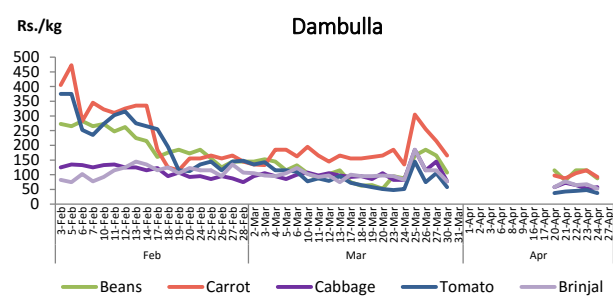

Note: The above mentioned prices denote the **wholesale prices** unless mentioned otherwise, reported as of today in relevant markets.

Statistics Department
Central Bank of Sri Lanka

Vegetables

Item	Wholesale Prices				Retail Prices			
	Pettah		Dambulla		Pettah		Dambulla	
	Friday 24.04.2020	Today	Friday 24.04.2020	Today	Friday 24.04.2020	Today	Friday 24.04.2020	Today
	Rs./kg		Rs./kg		Rs./kg		Rs./kg	
Beans	n.a.	n.a.	68.00	68.00	n.a.	n.a.	88.00	n.a.
Carrot	n.a.	n.a.	73.00	73.00	n.a.	n.a.	93.00	n.a.
Cabbage	n.a.	n.a.	38.00	23.00	n.a.	n.a.	58.00	n.a.
Tomato	n.a.	n.a.	18.00	28.00	n.a.	n.a.	38.00	n.a.
Brinjal	n.a.	n.a.	33.00	48.00	n.a.	n.a.	53.00	n.a.
Pumpkin	n.a.	n.a.	33.00	33.00	n.a.	n.a.	53.00	n.a.
Snake gourd	n.a.	n.a.	28.00	33.00	n.a.	n.a.	48.00	n.a.

■ Price increased by more than 5% compared to last Friday's Price.
■ Price decreased by more than 5% compared to last Friday's Price.

Daily Retail Prices

Note:

In Pettah market, wholesale and retail trade activities were not carried out since 13th April 2020 and 27th March 2020, respectively.
 In Dambulla market, retail trade activities were not carried out today, 27th April 2020.