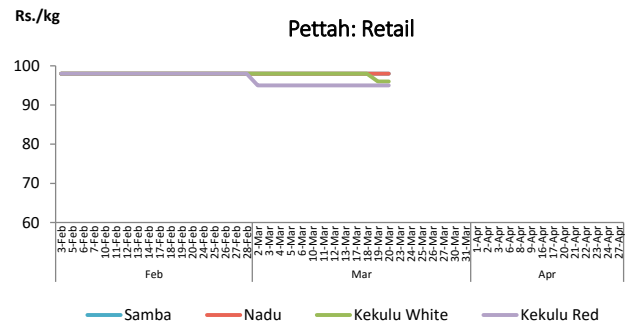

Fruits

Item	Wholesale Prices		Retail Prices	
	Pettah		Pettah	
	Friday 24.04.2020	Today	Friday 24.04.2020	Today
	Rs./kg		Rs./kg	
Banana (Sour)	n.a.	n.a.	n.a.	n.a.
Papaw	n.a.	n.a.	n.a.	n.a.
Pineapple	n.a.	n.a.	n.a.	n.a.
			Rs./Each	
Apple (Imp)			n.a.	n.a.
Orange (Imp)			n.a.	n.a.

■ Price increased by more than 5% compared to last Friday's Price.
■ Price decreased by more than 5% compared to last Friday's Price.

Daily Retail Prices

Note:

In Pettah market, wholesale and retail trade activities were not carried out since 13th April 2020 and 27th March 2020, respectively.

Rice

Item	Wholesale Prices				Retail Prices			
	Marandagamula		Pettah		Dambulla		Pettah	
	Friday 24.04.2020	Today	Friday 24.04.2020	Today	Friday 24.04.2020	Today	Friday 24.04.2020	Today
	Rs./kg		Rs./kg		Rs./kg		Rs./kg	
Samba	n.a.	n.a.	n.a.	99.00	n.a.	n.a.	n.a.	n.a.
Nadu	n.a.	n.a.	n.a.	n.a.	n.a.	n.a.	n.a.	n.a.
Kekulu White	n.a.	n.a.	n.a.	93.00	87.00	n.a.	n.a.	n.a.
Kekulu Red	n.a.	n.a.	87.00	88.00	n.a.	n.a.	n.a.	n.a.

- Price increased by more than 5% compared to last Friday's Price.
- Price decreased by more than 5% compared to last Friday's Price.

Daily Wholesale and Retail Prices

Note:
 In Marandagamula market, wholesale prices of rice were not available since 15th April 2020.
 In Pettah market, retail trade activities were not carried out since 27th March 2020.
 In Dambulla market, retail trade activities were not carried out today, 27th April 2020.