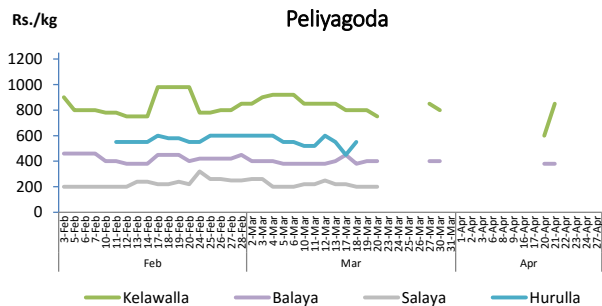

Daily Retail Prices

Note:
Peliyagoda fish market was closed for business from 22nd April 2020 to 24th April 2020 and retail trade activities were not carried out today, 27th April 2020.
Prices of Negombo fish market were obtained from the outlet of Ceylon Fisheries Corporation in Negombo.