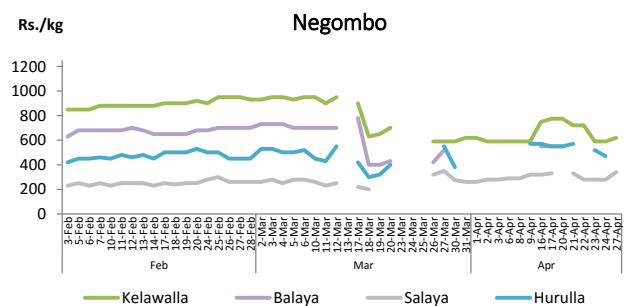

Daily Retail Prices

Note:
Peliyagoda fish market was closed for business from 22nd April 2020 to 24th April 2020 and retail trade activities were not carried out today, 27th April 2020.
Prices of Negombo fish market were obtained from the outlet of Ceylon Fisheries Corporation in Negombo.