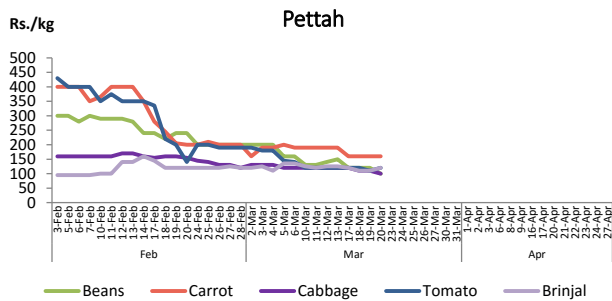

Note: The above mentioned prices denote the **wholesale prices** unless mentioned otherwise, reported as of today in relevant markets.

Statistics Department
Central Bank of Sri Lanka

Vegetables

Item	Wholesale Prices				Retail Prices			
	Pettah		Dambulla		Pettah		Dambulla	
	Friday 24.04.2020	Today	Friday 24.04.2020	Today	Friday 24.04.2020	Today	Friday 24.04.2020	Today
	Rs./kg		Rs./kg		Rs./kg		Rs./kg	
Beans	n.a.	n.a.	68.00	68.00	n.a.	n.a.	88.00	n.a.
Carrot	n.a.	n.a.	73.00	73.00	n.a.	n.a.	93.00	n.a.
Cabbage	n.a.	n.a.	38.00	23.00	n.a.	n.a.	58.00	n.a.
Tomato	n.a.	n.a.	18.00	28.00	n.a.	n.a.	38.00	n.a.
Brinjal	n.a.	n.a.	33.00	48.00	n.a.	n.a.	53.00	n.a.
Pumpkin	n.a.	n.a.	33.00	33.00	n.a.	n.a.	53.00	n.a.
Snake gourd	n.a.	n.a.	28.00	33.00	n.a.	n.a.	48.00	n.a.

■ Price increased by more than 5% compared to last Friday's Price.
■ Price decreased by more than 5% compared to last Friday's Price.

Daily Retail Prices

Note:

In Pettah market, wholesale and retail trade activities were not carried out since 13th April 2020 and 27th March 2020, respectively.
 In Dambulla market, retail trade activities were not carried out today, 27th April 2020.