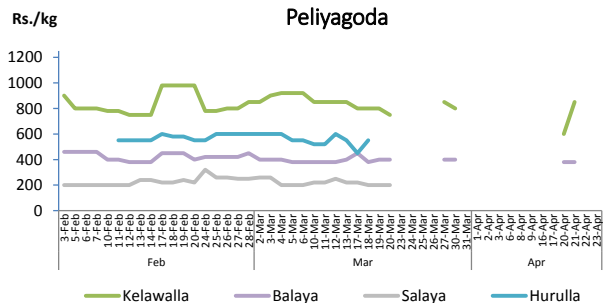

Daily Retail Prices

Note:
Peliyagoda fish market was closed for business since 22nd April 2020.
Prices of Negombo fish market were obtained from the outlet of Ceylon Fisheries Corporation in Negombo.