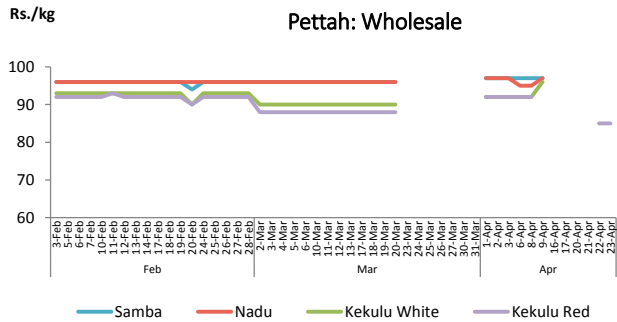

Fruits

Item	Wholesale Prices		Retail Prices	
	Pettah		Pettah	
	Yesterday	Today	Yesterday	Today
	Rs./kg		Rs./kg	
Banana (Sour)	n.a.	n.a.	n.a.	n.a.
Papaw	n.a.	n.a.	n.a.	n.a.
Pineapple	n.a.	n.a.	n.a.	n.a.
			Rs./Each	
Apple (Imp)			n.a.	n.a.
Orange (Imp)			n.a.	n.a.

■ Price increased by more than 5% compared to yesterday's Price.
■ Price decreased by more than 5% compared to yesterday's Price.

Note: In Pettah market, wholesale and retail trade activities were not carried out since 13th April 2020 and 27th March 2020, respectively.

Rice

Item	Wholesale Prices				Retail Prices			
	Marandagamula		Pettah		Dambulla		Pettah	
	Yesterday	Today	Yesterday	Today	Yesterday	Today	Yesterday	Today
	Rs./kg		Rs./kg		Rs./kg		Rs./kg	
Samba	n.a.	n.a.	n.a.	n.a.	n.a.	n.a.	n.a.	n.a.
Nadu	n.a.	n.a.	n.a.	n.a.	n.a.	n.a.	n.a.	n.a.
Kekulu White	n.a.	n.a.	n.a.	n.a.	n.a.	87.00	n.a.	n.a.
Kekulu Red	n.a.	n.a.	85.00	85.00	n.a.	n.a.	n.a.	n.a.

- Price increased by more than 5% compared to yesterday's Price.
- Price decreased by more than 5% compared to yesterday's Price.

Daily Wholesale and Retail Prices

Note:
 In Marandagamula market, wholesale price of rice was not available since 15th April 2020.
 In Pettah market, retail trade activities were not carried out since 27th March 2020.
 In Dambulla market, retail prices of rice varieties were not available since 27th March 2020.