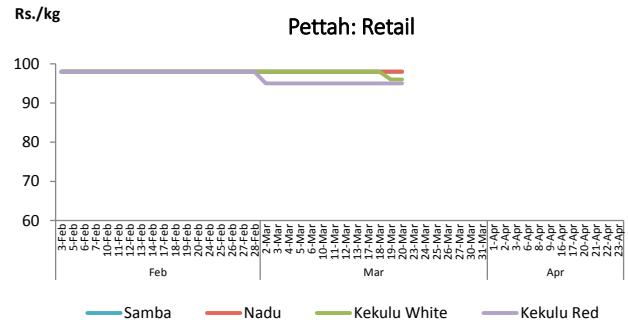

■ Price increased by more than 5% compared to yesterday's Price.
■ Price decreased by more than 5% compared to yesterday's Price.

Note: In Pettah market, wholesale and retail trade activities were not carried out since 13th April 2020 and 27th March 2020, respectively.

Rice

Item	Wholesale Prices				Retail Prices			
	Marandagamula		Pettah		Dambulla		Pettah	
	Yesterday	Today	Yesterday	Today	Yesterday	Today	Yesterday	Today
	Rs./kg		Rs./kg		Rs./kg		Rs./kg	
Samba	n.a.	n.a.	n.a.	n.a.	n.a.	n.a.	n.a.	n.a.
Nadu	n.a.	n.a.	n.a.	n.a.	n.a.	n.a.	n.a.	n.a.
Kekulu White	n.a.	n.a.	n.a.	n.a.	n.a.	87.00	n.a.	n.a.
Kekulu Red	n.a.	n.a.	85.00	85.00	n.a.	n.a.	n.a.	n.a.

- Price increased by more than 5% compared to yesterday's Price.
- Price decreased by more than 5% compared to yesterday's Price.

Daily Wholesale and Retail Prices

Note:
 In Marandagamula market, wholesale price of rice was not available since 15th April 2020.
 In Pettah market, retail trade activities were not carried out since 27th March 2020.
 In Dambulla market, retail prices of rice varieties were not available since 27th March 2020.