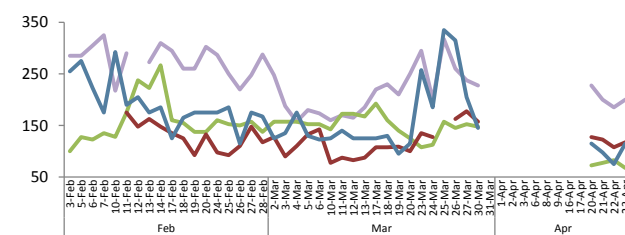

■ Price increased by more than 5% compared to yesterday's Price.
■ Price decreased by more than 5% compared to yesterday's Price.

Daily Retail Prices

Rs. Pettah

— Red-Onion (Local)
 — Big-Onion (Imported)
 — Potato (Local)
 — Green Chilli

Rs. Dambulla

— Red-Onion (Local)
 — Big-Onion (Imported)
 — Potato (Local)
 — Green Chilli

Note:

In Pettah market, retail trade activities were not carried out since 27th March 2020.