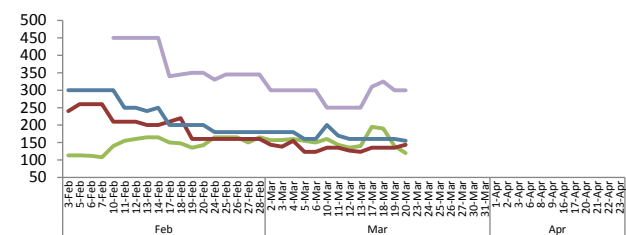

Other

Item	Wholesale Prices				Retail Prices			
	Pettah		Dambulla		Pettah		Dambulla	
	Yesterday	Today	Yesterday	Today	Yesterday	Today	Yesterday	Today
	Rs./kg		Rs./kg		Rs./kg		Rs./kg	
Red-Onion (local)	210.00	210.00	175.00	190.00	n.a.	n.a.	185.00	200.00
Red-Onion (Imp)	n.a.	n.a.	n.a.	n.a.	n.a.	n.a.	n.a.	n.a.
Big-Onion (local)	n.a.	n.a.	n.a.	n.a.	n.a.	n.a.	n.a.	n.a.
Big-Onion (Imp)	60.00	50.00	63.00	58.00	n.a.	n.a.	83.00	68.00
Potato (local)	115.00	120.00	98.00	108.00	n.a.	n.a.	108.00	118.00
Potato (Imp)	80.00	78.00			n.a.	n.a.		
Dried Chilli (Imp)	585.00	575.00	n.a.	598.00	n.a.	n.a.	n.a.	608.00
Coconut (Rs./Nut)	n.a.	n.a.	54.00	54.00	n.a.	n.a.	59.00	59.00
Coconut oil (Rs./Ltr)	n.a.	500.00			n.a.	n.a.		
Dhal (Small)	155.00	160.00			n.a.	n.a.		
Sugar	120.00	117.00			n.a.	n.a.		
Egg (Rs./Each)	n.a.	n.a.			n.a.	n.a.		
Katta	975.00	975.00			n.a.	n.a.		
Sprat	630.00	600.00			n.a.	n.a.		
Green Chilli	n.a.	n.a.	55.00	95.00	n.a.	n.a.	75.00	115.00
Lime	n.a.	n.a.	395.00	315.00	n.a.	n.a.	415.00	335.00

■ Price increased by more than 5% compared to yesterday's Price.
■ Price decreased by more than 5% compared to yesterday's Price.

Daily Retail Prices

Rs. Pettah

— Red-Onion (Local)
— Big-Onion (Imported)
— Potato (Local)
— Green Chilli