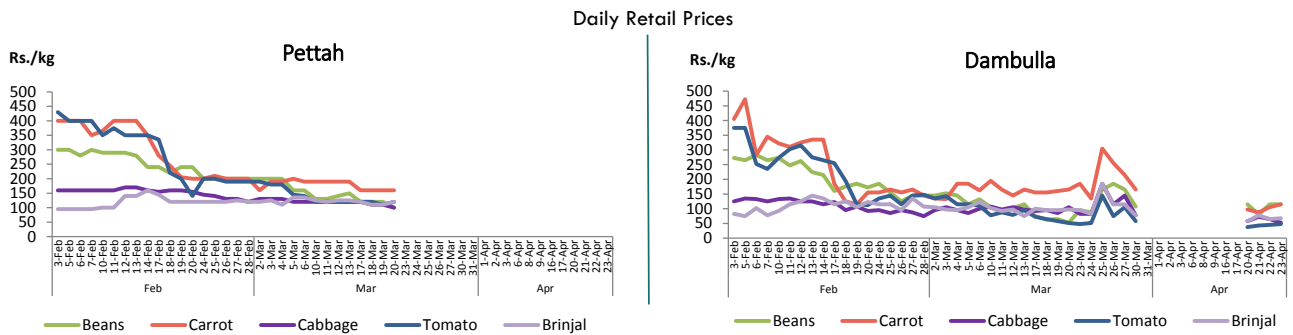

Vegetables

Item	Wholesale Prices				Retail Prices			
	Pettah		Dambulla		Pettah		Dambulla	
	Yesterday	Today	Yesterday	Today	Yesterday	Today	Yesterday	Today
	Rs./kg		Rs./kg		Rs./kg		Rs./kg	
Beans	n.a.	n.a.	90.00	95.00	n.a.	n.a.	115.00	115.00
Carrot	n.a.	n.a.	85.00	95.00	n.a.	n.a.	105.00	115.00
Cabbage	n.a.	n.a.	45.00	33.00	n.a.	n.a.	65.00	53.00
Tomato	n.a.	n.a.	25.00	28.00	n.a.	n.a.	45.00	48.00
Brinjal	n.a.	n.a.	45.00	48.00	n.a.	n.a.	65.00	68.00
Pumpkin	n.a.	n.a.	40.00	31.00	n.a.	n.a.	60.00	51.00
Snake gourd	n.a.	n.a.	25.00	28.00	n.a.	n.a.	45.00	48.00

■ Price increased by more than 5% compared to yesterday's Price.
■ Price decreased by more than 5% compared to yesterday's Price.

Note: In Pettah market, wholesale and retail trade activities were not carried out since 13th April 2020 and 27th March 2020, respectively.

Fruits

Item	Wholesale Prices		Retail Prices	
	Pettah		Pettah	
	Yesterday	Today	Yesterday	Today
	Rs./kg		Rs./kg	
Banana (Sour)	n.a.	n.a.	n.a.	n.a.
Papaw	n.a.	n.a.	n.a.	n.a.
Pineapple	n.a.	n.a.	n.a.	n.a.
			Rs./Each	
Apple (Imp)			n.a.	n.a.
Orange (Imp)			n.a.	n.a.

■ Price increased by more than 5% compared to yesterday's Price.
■ Price decreased by more than 5% compared to yesterday's Price.