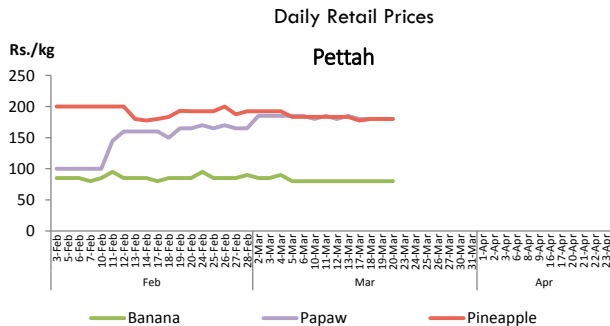

Note: In Pettah market, wholesale and retail trade activities were not carried out since 13th April 2020 and 27th March 2020, respectively.