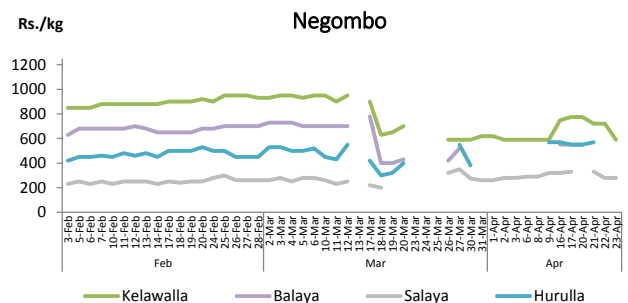

Daily Retail Prices

Note:
Peliyagoda fish market was closed for business since 22nd April 2020.
Prices of Negombo fish market were obtained from the outlet of Ceylon Fisheries Corporation in Negombo.