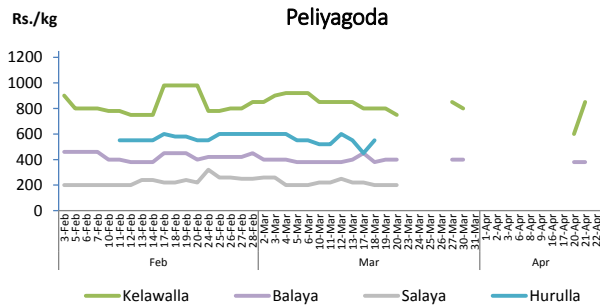

Daily Retail Prices

Note:
Peliyagoda fish market is closed for business today.
Prices of Negombo fish market were obtained from the outlet of Ceylon Fisheries Corporation in Negombo.