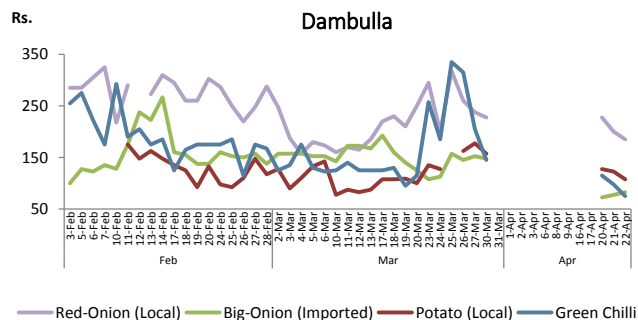

Other

Item	Wholesale Prices				Retail Prices			
	Pettah		Dambulla		Pettah		Dambulla	
	Yesterday	Today	Yesterday	Today	Yesterday	Today	Yesterday	Today
	Rs./kg		Rs./kg		Rs./kg		Rs./kg	
Red-Onion (local)	n.a.	210.00	190.00	175.00	n.a.	n.a.	200.00	185.00
Red-Onion (Imp)	n.a.	n.a.	n.a.	n.a.	n.a.	n.a.	n.a.	n.a.
Big-Onion (local)	n.a.	n.a.	n.a.	n.a.	n.a.	n.a.	n.a.	n.a.
Big-Onion (Imp)	n.a.	60.00	68.00	63.00	n.a.	n.a.	78.00	83.00
Potato (local)	n.a.	115.00	113.00	98.00	n.a.	n.a.	123.00	108.00
Potato (Imp)	n.a.	80.00			n.a.	n.a.		
Dried Chilli (Imp)	n.a.	585.00	n.a.	n.a.	n.a.	n.a.	n.a.	n.a.
Coconut (Rs./Nut)	n.a.	n.a.	59.00	54.00	n.a.	n.a.	64.00	59.00
Coconut oil (Rs./Ltr)	n.a.	n.a.			n.a.	n.a.		
Dhal (Whole)	n.a.	155.00			n.a.	n.a.		
Sugar	n.a.	120.00			n.a.	n.a.		
Egg (Rs./Each)	n.a.	n.a.			n.a.	n.a.		
Katta	n.a.	975.00			n.a.	n.a.		
Sprat	n.a.	630.00			n.a.	n.a.		
Green Chilli	n.a.	n.a.	78.00	55.00	n.a.	n.a.	98.00	75.00
Lime	n.a.	n.a.	395.00	395.00	n.a.	n.a.	415.00	415.00

- Price increased by more than 5% compared to yesterday's Price.
- Price decreased by more than 5% compared to yesterday's Price.

Daily Retail Prices

Note:

In Pettah market, retail trade activities were not carried out since 27th March 2020.