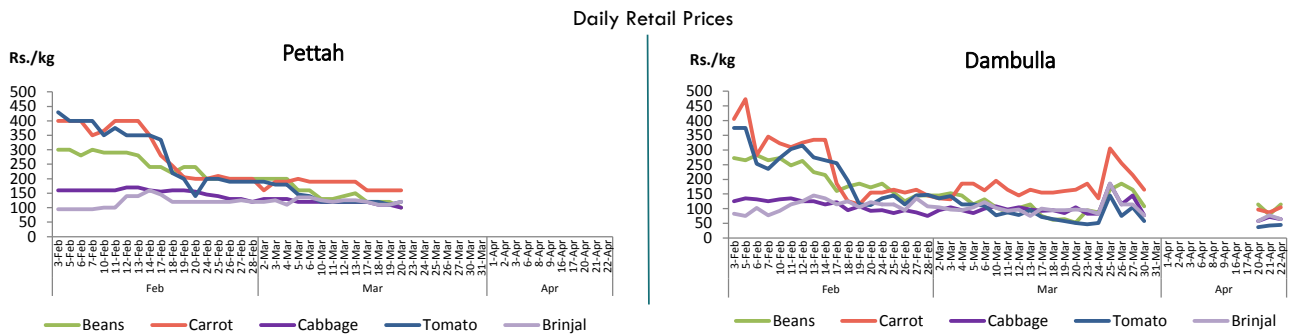

Note: The above mentioned prices denote the **retail prices** reported as of today in relevant markets.

Statistics Department  
Central Bank of Sri Lanka

Vegetables

Item	Wholesale Prices				Retail Prices			
	Pettah		Dambulla		Pettah		Dambulla	
	Yesterday	Today	Yesterday	Today	Yesterday	Today	Yesterday	Today
	Rs./kg		Rs./kg		Rs./kg		Rs./kg	
Beans	n.a.	n.a.	60.00	90.00	n.a.	n.a.	80.00	115.00
Carrot	n.a.	n.a.	68.00	85.00	n.a.	n.a.	88.00	105.00
Cabbage	n.a.	n.a.	53.00	45.00	n.a.	n.a.	73.00	65.00
Tomato	n.a.	n.a.	23.00	25.00	n.a.	n.a.	43.00	45.00
Brinjal	n.a.	n.a.	58.00	45.00	n.a.	n.a.	78.00	65.00
Pumpkin	n.a.	n.a.	48.00	40.00	n.a.	n.a.	68.00	60.00
Snake gourd	n.a.	n.a.	38.00	25.00	n.a.	n.a.	58.00	45.00

■ Price increased by more than 5% compared to yesterday's Price.  
■ Price decreased by more than 5% compared to yesterday's Price.

Note: In Pettah market, wholesale and retail trade activities were not carried out since 13<sup>th</sup> April 2020 and 27<sup>th</sup> March 2020, respectively.