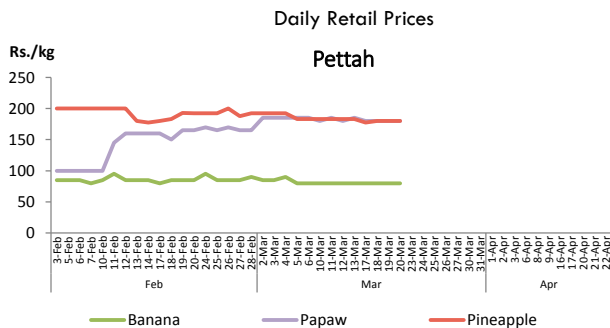

Note: The above mentioned prices denote the **retail prices** reported as of today in relevant markets.

Statistics Department  
Central Bank of Sri Lanka

Vegetables

Item	Wholesale Prices				Retail Prices			
	Pettah		Dambulla		Pettah		Dambulla	
	Yesterday	Today	Yesterday	Today	Yesterday	Today	Yesterday	Today
	Rs./kg		Rs./kg		Rs./kg		Rs./kg	
Beans	n.a.	n.a.	60.00	90.00	n.a.	n.a.	80.00	115.00
Carrot	n.a.	n.a.	68.00	85.00	n.a.	n.a.	88.00	105.00
Cabbage	n.a.	n.a.	53.00	45.00	n.a.	n.a.	73.00	65.00
Tomato	n.a.	n.a.	23.00	25.00	n.a.	n.a.	43.00	45.00
Brinjal	n.a.	n.a.	58.00	45.00	n.a.	n.a.	78.00	65.00
Pumpkin	n.a.	n.a.	48.00	40.00	n.a.	n.a.	68.00	60.00
Snake gourd	n.a.	n.a.	38.00	25.00	n.a.	n.a.	58.00	45.00

■ Price increased by more than 5% compared to yesterday's Price.  
■ Price decreased by more than 5% compared to yesterday's Price.

Note: In Pettah market, wholesale and retail trade activities were not carried out since 13<sup>th</sup> April 2020 and 27<sup>th</sup> March 2020, respectively.

Fruits

Item	Wholesale Prices		Retail Prices	
	Pettah		Pettah	
	Yesterday	Today	Yesterday	Today
	Rs./kg		Rs./kg	
Banana (Sour)	n.a.	n.a.	n.a.	n.a.
Papaw	n.a.	n.a.	n.a.	n.a.
Pineapple	n.a.	n.a.	n.a.	n.a.
			Rs./Each	
Apple (Imp)			n.a.	n.a.
Orange (Imp)			n.a.	n.a.