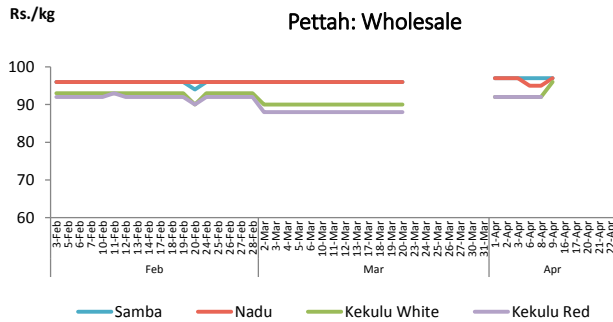

Fruits

Item	Wholesale Prices		Retail Prices	
	Pettah		Pettah	
	Yesterday	Today	Yesterday	Today
	Rs./kg		Rs./kg	
Banana (Sour)	n.a.	n.a.	n.a.	n.a.
Papaw	n.a.	n.a.	n.a.	n.a.
Pineapple	n.a.	n.a.	n.a.	n.a.
			Rs./Each	
Apple (Imp)			n.a.	n.a.
Orange (Imp)			n.a.	n.a.

■ Price increased by more than 5% compared to yesterday's Price.  
■ Price decreased by more than 5% compared to yesterday's Price.

Note: In Pettah market, wholesale and retail trade activities were not carried out since 13<sup>th</sup> April 2020 and 27<sup>th</sup> March 2020, respectively.

Rice

Item	Wholesale Prices				Retail Prices			
	Marandagamula		Pettah		Dambulla		Pettah	
	Yesterday	Today	Yesterday	Today	Yesterday	Today	Yesterday	Today
	Rs./kg		Rs./kg		Rs./kg		Rs./kg	
Samba	n.a.	n.a.	n.a.	n.a.	n.a.	n.a.	n.a.	n.a.
Nadu	n.a.	n.a.	n.a.	n.a.	n.a.	n.a.	n.a.	n.a.
Kekulu White	n.a.	n.a.	n.a.	n.a.	n.a.	n.a.	n.a.	n.a.
Kekulu Red	n.a.	n.a.	n.a.	85.00	n.a.	n.a.	n.a.	n.a.

- Price increased by more than 5% compared to yesterday's Price.
- Price decreased by more than 5% compared to yesterday's Price.

Daily Wholesale and Retail Prices

Note:  
 In Marandagamula market, wholesale price of rice was not available since 15<sup>th</sup> April 2020.  
 In Pettah market, retail trade activities were not carried out since 27<sup>th</sup> March 2020.  
 Retail prices of rice varieties were not available in Dambulla market since 27<sup>th</sup> March 2020.