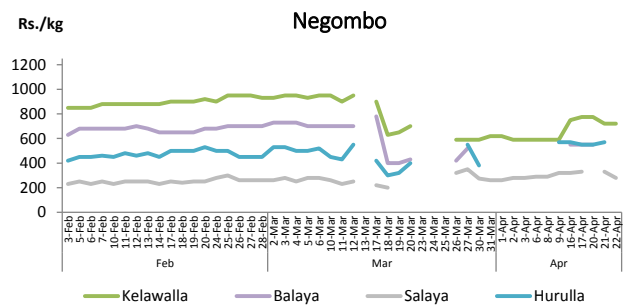

Rice

Item	Wholesale Prices				Retail Prices			
	Marandagamula		Pettah		Dambulla		Pettah	
	Yesterday	Today	Yesterday	Today	Yesterday	Today	Yesterday	Today
	Rs./kg		Rs./kg		Rs./kg		Rs./kg	
Samba	n.a.	n.a.	n.a.	n.a.	n.a.	n.a.	n.a.	n.a.
Nadu	n.a.	n.a.	n.a.	n.a.	n.a.	n.a.	n.a.	n.a.
Kekulu White	n.a.	n.a.	n.a.	n.a.	n.a.	n.a.	n.a.	n.a.
Kekulu Red	n.a.	n.a.	n.a.	85.00	n.a.	n.a.	n.a.	n.a.

- Price increased by more than 5% compared to yesterday's Price.
- Price decreased by more than 5% compared to yesterday's Price.

Daily Wholesale and Retail Prices

Note:  
 In Marandagamula market, wholesale price of rice was not available since 15<sup>th</sup> April 2020.  
 In Pettah market, retail trade activities were not carried out since 27<sup>th</sup> March 2020.  
 Retail prices of rice varieties were not available in Dambulla market since 27<sup>th</sup> March 2020.

Fish

Item	Wholesale Prices				Retail Prices			
	Peliyagoda		Negombo		Peliyagoda		Negombo	
	Yesterday	Today	Yesterday	Today	Yesterday	Today	Yesterday	Today
	Rs./kg		Rs./kg		Rs./kg		Rs./kg	
Kelawalla	550.00	n.a.	470.00	470.00	850.00	n.a.	720.00	720.00
Thalapath	700.00	n.a.	660.00	n.a.	n.a.	n.a.	840.00	n.a.
Balaya	280.00	n.a.	n.a.	n.a.	380.00	n.a.	n.a.	n.a.
Paraw	n.a.	n.a.	450.00	n.a.	n.a.	n.a.	840.00	n.a.
Salaya	200.00	n.a.	270.00	215.00	250.00	n.a.	330.00	280.00
Hurulla	450.00	n.a.	460.00	n.a.	550.00	n.a.	570.00	n.a.

- Price increased by more than 5% compared to yesterday's Price.
- Price decreased by more than 5% compared to yesterday's Price.

Daily Retail Prices

Note:  
 Peliyagoda fish market is closed for business today.  
 Prices of Negombo fish market were obtained from the outlet of Ceylon Fisheries Corporation in Negombo.