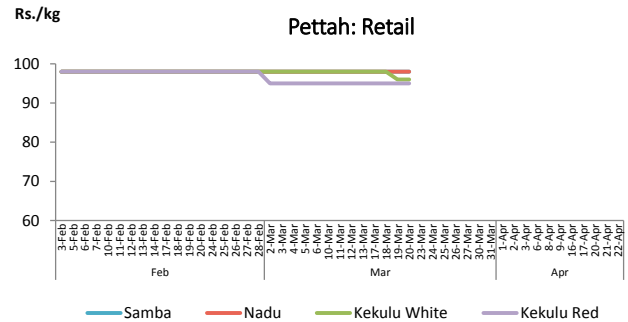

■ Price increased by more than 5% compared to yesterday's Price.  
■ Price decreased by more than 5% compared to yesterday's Price.

Note: In Pettah market, wholesale and retail trade activities were not carried out since 13<sup>th</sup> April 2020 and 27<sup>th</sup> March 2020, respectively.

Rice

Item	Wholesale Prices				Retail Prices			
	Marandagamula		Pettah		Dambulla		Pettah	
	Yesterday	Today	Yesterday	Today	Yesterday	Today	Yesterday	Today
	Rs./kg		Rs./kg		Rs./kg		Rs./kg	
Samba	n.a.	n.a.	n.a.	n.a.	n.a.	n.a.	n.a.	n.a.
Nadu	n.a.	n.a.	n.a.	n.a.	n.a.	n.a.	n.a.	n.a.
Kekulu White	n.a.	n.a.	n.a.	n.a.	n.a.	n.a.	n.a.	n.a.
Kekulu Red	n.a.	n.a.	n.a.	85.00	n.a.	n.a.	n.a.	n.a.

- Price increased by more than 5% compared to yesterday's Price.
- Price decreased by more than 5% compared to yesterday's Price.

Daily Wholesale and Retail Prices

Note:  
 In Marandagamula market, wholesale price of rice was not available since 15<sup>th</sup> April 2020.  
 In Pettah market, retail trade activities were not carried out since 27<sup>th</sup> March 2020.  
 Retail prices of rice varieties were not available in Dambulla market since 27<sup>th</sup> March 2020.