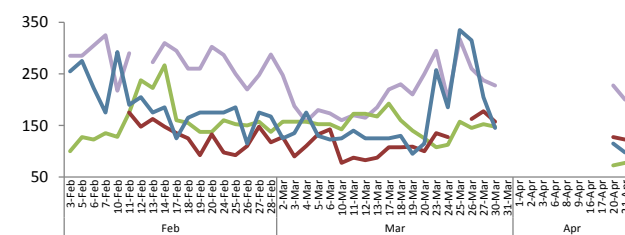

- Price increased by more than 5% compared to yesterday's Price.
- Price decreased by more than 5% compared to yesterday's Price.

Daily Retail Prices

Note:  
 Prices of Negombo fish market were obtained from the outlet of Ceylon Fisheries Corporation in Negombo.

■ Price increased by more than 5% compared to yesterday's Price.  
■ Price decreased by more than 5% compared to yesterday's Price.

Daily Retail Prices

Rs. Pettah

— Red-Onion (Local) 
 — Big-Onion (Imported) 
 — Potato (Local) 
 — Green Chilli

Rs. Dambulla

— Red-Onion (Local) 
 — Big-Onion (Imported) 
 — Potato (Local) 
 — Green Chilli

Note:

In Pettah market, wholesale and retail trade activities were not carried out since 13<sup>th</sup> April 2020 and 27<sup>th</sup> March 2020, respectively.