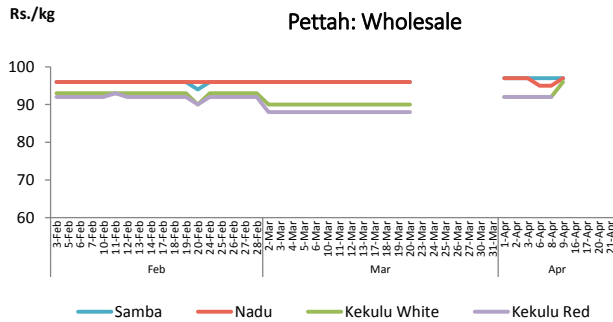

Fruits

Item	Wholesale Prices		Retail Prices	
	Pettah		Pettah	
	Yesterday	Today	Yesterday	Today
	Rs./kg		Rs./kg	
Banana (Sour)	n.a.	n.a.	n.a.	n.a.
Papaw	n.a.	n.a.	n.a.	n.a.
Pineapple	n.a.	n.a.	n.a.	n.a.
			Rs./Each	
Apple (Imp)			n.a.	n.a.
Orange (Imp)			n.a.	n.a.

■ Price increased by more than 5% compared to yesterday's Price.  
■ Price decreased by more than 5% compared to yesterday's Price.

Note: In Pettah market, wholesale and retail trade activities were not carried out since 13<sup>th</sup> April 2020 and 27<sup>th</sup> March 2020, respectively.

Rice

Item	Wholesale Prices				Retail Prices			
	Marandagamula		Pettah		Dambulla		Pettah	
	Yesterday	Today	Yesterday	Today	Yesterday	Today	Yesterday	Today
	Rs./kg		Rs./kg		Rs./kg		Rs./kg	
Samba	n.a.	n.a.	n.a.	n.a.	n.a.	n.a.	n.a.	n.a.
Nadu	n.a.	n.a.	n.a.	n.a.	n.a.	n.a.	n.a.	n.a.
Kekulu White	n.a.	n.a.	n.a.	n.a.	n.a.	n.a.	n.a.	n.a.
Kekulu Red	n.a.	n.a.	n.a.	n.a.	n.a.	n.a.	n.a.	n.a.

- Price increased by more than 5% compared to yesterday's Price.
- Price decreased by more than 5% compared to yesterday's Price.

Daily Wholesale and Retail Prices

Note:  
 In Maradagamula market, wholesale price of rice was not available since 15<sup>th</sup> April 2020.  
 In Pettah market, wholesale and retail trade activities were not carried out since 13<sup>th</sup> April 2020 and 27<sup>th</sup> March 2020, respectively.  
 Retail prices of rice varieties were not available in Dambulla market since 27<sup>th</sup> March 2020.