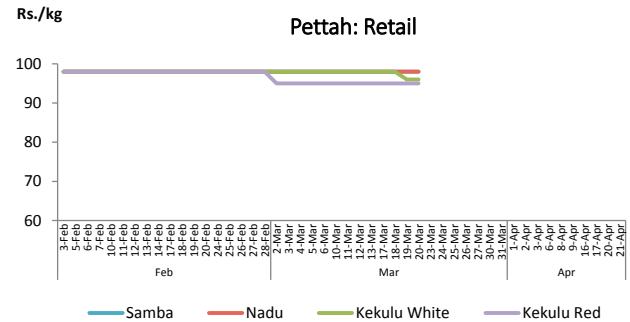

■ Price increased by more than 5% compared to yesterday's Price.  
■ Price decreased by more than 5% compared to yesterday's Price.

Note: In Pettah market, wholesale and retail trade activities were not carried out since 13<sup>th</sup> April 2020 and 27<sup>th</sup> March 2020, respectively.

Rice

Item	Wholesale Prices				Retail Prices			
	Marandagamula		Pettah		Dambulla		Pettah	
	Yesterday	Today	Yesterday	Today	Yesterday	Today	Yesterday	Today
	Rs./kg		Rs./kg		Rs./kg		Rs./kg	
Samba	n.a.	n.a.	n.a.	n.a.	n.a.	n.a.	n.a.	n.a.
Nadu	n.a.	n.a.	n.a.	n.a.	n.a.	n.a.	n.a.	n.a.
Kekulu White	n.a.	n.a.	n.a.	n.a.	n.a.	n.a.	n.a.	n.a.
Kekulu Red	n.a.	n.a.	n.a.	n.a.	n.a.	n.a.	n.a.	n.a.

- Price increased by more than 5% compared to yesterday's Price.
- Price decreased by more than 5% compared to yesterday's Price.

Daily Wholesale and Retail Prices

Note:  
 In Maradagamula market, wholesale price of rice was not available since 15<sup>th</sup> April 2020.  
 In Pettah market, wholesale and retail trade activities were not carried out since 13<sup>th</sup> April 2020 and 27<sup>th</sup> March 2020, respectively.  
 Retail prices of rice varieties were not available in Dambulla market since 27<sup>th</sup> March 2020.