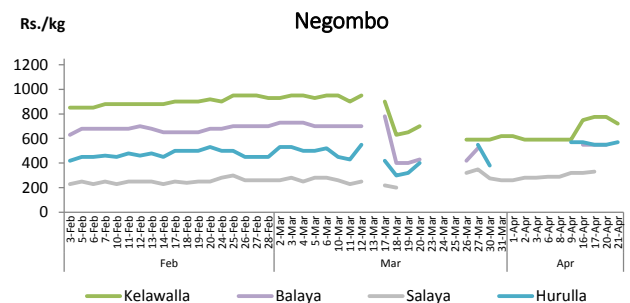

Rice

Item	Wholesale Prices				Retail Prices			
	Marandagamula		Pettah		Dambulla		Pettah	
	Yesterday	Today	Yesterday	Today	Yesterday	Today	Yesterday	Today
	Rs./kg		Rs./kg		Rs./kg		Rs./kg	
Samba	n.a.	n.a.	n.a.	n.a.	n.a.	n.a.	n.a.	n.a.
Nadu	n.a.	n.a.	n.a.	n.a.	n.a.	n.a.	n.a.	n.a.
Kekulu White	n.a.	n.a.	n.a.	n.a.	n.a.	n.a.	n.a.	n.a.
Kekulu Red	n.a.	n.a.	n.a.	n.a.	n.a.	n.a.	n.a.	n.a.

- Price increased by more than 5% compared to yesterday's Price.
- Price decreased by more than 5% compared to yesterday's Price.

Daily Wholesale and Retail Prices

Note:  
 In Maradagamula market, wholesale price of rice was not available since 15<sup>th</sup> April 2020.  
 In Pettah market, wholesale and retail trade activities were not carried out since 13<sup>th</sup> April 2020 and 27<sup>th</sup> March 2020, respectively.  
 Retail prices of rice varieties were not available in Dambulla market since 27<sup>th</sup> March 2020.

Fish

Item	Wholesale Prices				Retail Prices			
	Peliyagoda		Negombo		Peliyagoda		Negombo	
	Yesterday	Today	Yesterday	Today	Yesterday	Today	Yesterday	Today
	Rs./kg		Rs./kg		Rs./kg		Rs./kg	
Kelawalla	500.00	550.00	500.00	470.00	600.00	850.00	775.00	720.00
Thalapath	700.00	700.00	650.00	660.00	n.a.	n.a.	850.00	840.00
Balaya	280.00	280.00	400.00	n.a.	380.00	380.00	550.00	n.a.
Paraw	450.00	n.a.	520.00	450.00	750.00	n.a.	950.00	840.00
Salaya	200.00	200.00	n.a.	270.00	n.a.	250.00	n.a.	330.00
Hurulla	n.a.	450.00	450.00	460.00	n.a.	550.00	550.00	570.00

- Price increased by more than 5% compared to yesterday's Price.
- Price decreased by more than 5% compared to yesterday's Price.

Daily Retail Prices

Note:  
 Prices of Negombo fish market were obtained from the outlet of Ceylon Fisheries Corporation in Negombo.