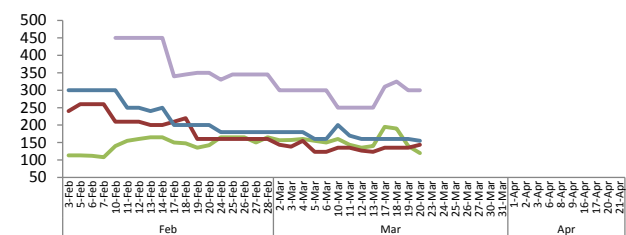

Other

Item	Wholesale Prices				Retail Prices			
	Pettah		Dambulla		Pettah		Dambulla	
	Yesterday	Today	Yesterday	Today	Yesterday	Today	Yesterday	Today
	Rs./kg		Rs./kg		Rs./kg		Rs./kg	
Red-Onion (local)	n.a.	n.a.	218.00	190.00	n.a.	n.a.	228.00	200.00
Red-Onion (Imp)	n.a.	n.a.	n.a.	n.a.	n.a.	n.a.	n.a.	n.a.
Big-Onion (local)	n.a.	n.a.	n.a.	n.a.	n.a.	n.a.	n.a.	n.a.
Big-Onion (Imp)	n.a.	n.a.	63.00	68.00	n.a.	n.a.	73.00	78.00
Potato (local)	n.a.	n.a.	118.00	113.00	n.a.	n.a.	128.00	123.00
Potato (Imp)	n.a.	n.a.			n.a.	n.a.		
Dried Chilli (Imp)	n.a.	n.a.	n.a.	n.a.	n.a.	n.a.	n.a.	n.a.
Coconut (Rs./Nut)	n.a.	n.a.	59.00	59.00	n.a.	n.a.	64.00	64.00
Coconut oil (Rs./Ltr)	n.a.	n.a.			n.a.	n.a.		
Dhal (Whole)	n.a.	n.a.			n.a.	n.a.		
Sugar	n.a.	n.a.			n.a.	n.a.		
Egg (Rs./Each)	n.a.	n.a.			n.a.	n.a.		
Katta	n.a.	n.a.			n.a.	n.a.		
Sprat	n.a.	n.a.			n.a.	n.a.		
Green Chilli	n.a.	n.a.	95.00	78.00	n.a.	n.a.	115.00	98.00
Lime	n.a.	n.a.	365.00	395.00	n.a.	n.a.	385.00	415.00

■ Price increased by more than 5% compared to yesterday's Price.
■ Price decreased by more than 5% compared to yesterday's Price.

Daily Retail Prices

Rs. Pettah

— Red-Onion (Local)
— Big-Onion (Imported)
— Potato (Local)
— Green Chilli