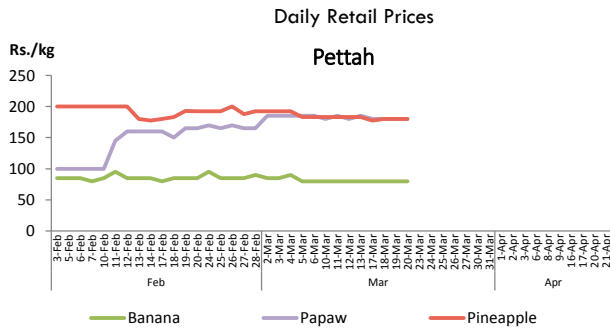

Note: The above mentioned prices denote the **retail prices** reported as of today in Dambulla market.

Statistics Department  
Central Bank of Sri Lanka

Vegetables

Item	Wholesale Prices				Retail Prices			
	Pettah		Dambulla		Pettah		Dambulla	
	Yesterday	Today	Yesterday	Today	Yesterday	Today	Yesterday	Today
	Rs./kg		Rs./kg		Rs./kg		Rs./kg	
Beans	n.a.	n.a.	90.00	60.00	n.a.	n.a.	115.00	80.00
Carrot	n.a.	n.a.	78.00	68.00	n.a.	n.a.	98.00	88.00
Cabbage	n.a.	n.a.	38.00	53.00	n.a.	n.a.	58.00	73.00
Tomato	n.a.	n.a.	18.00	23.00	n.a.	n.a.	38.00	43.00
Brinjal	n.a.	n.a.	38.00	58.00	n.a.	n.a.	58.00	78.00
Pumpkin	n.a.	n.a.	41.00	48.00	n.a.	n.a.	63.00	68.00
Snake gourd	n.a.	n.a.	38.00	38.00	n.a.	n.a.	58.00	58.00

■ Price increased by more than 5% compared to yesterday's Price.  
■ Price decreased by more than 5% compared to yesterday's Price.

Note: In Pettah market, wholesale and retail trade activities were not carried out since 13<sup>th</sup> April 2020 and 27<sup>th</sup> March 2020, respectively.

Fruits

Item	Wholesale Prices		Retail Prices	
	Pettah		Pettah	
	Yesterday	Today	Yesterday	Today
	Rs./kg		Rs./kg	
Banana (Sour)	n.a.	n.a.	n.a.	n.a.
Papaw	n.a.	n.a.	n.a.	n.a.
Pineapple	n.a.	n.a.	n.a.	n.a.
			Rs./Each	
Apple (Imp)			n.a.	n.a.
Orange (Imp)			n.a.	n.a.