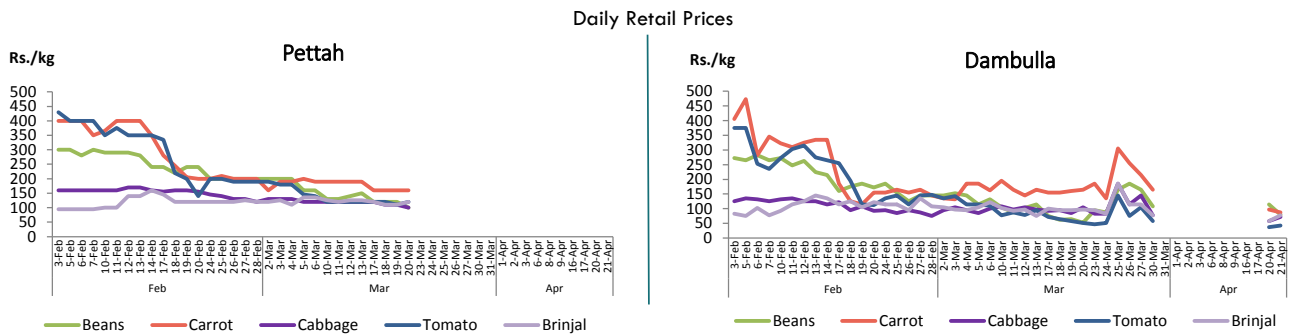

Vegetables

Item	Wholesale Prices				Retail Prices			
	Pettah		Dambulla		Pettah		Dambulla	
	Yesterday	Today	Yesterday	Today	Yesterday	Today	Yesterday	Today
	Rs./kg		Rs./kg		Rs./kg		Rs./kg	
Beans	n.a.	n.a.	90.00	60.00	n.a.	n.a.	115.00	80.00
Carrot	n.a.	n.a.	78.00	68.00	n.a.	n.a.	98.00	88.00
Cabbage	n.a.	n.a.	38.00	53.00	n.a.	n.a.	58.00	73.00
Tomato	n.a.	n.a.	18.00	23.00	n.a.	n.a.	38.00	43.00
Brinjal	n.a.	n.a.	38.00	58.00	n.a.	n.a.	58.00	78.00
Pumpkin	n.a.	n.a.	41.00	48.00	n.a.	n.a.	63.00	68.00
Snake gourd	n.a.	n.a.	38.00	38.00	n.a.	n.a.	58.00	58.00

■ Price increased by more than 5% compared to yesterday's Price.
■ Price decreased by more than 5% compared to yesterday's Price.

Note: In Pettah market, wholesale and retail trade activities were not carried out since 13th April 2020 and 27th March 2020, respectively.

Fruits

Item	Wholesale Prices		Retail Prices	
	Pettah		Pettah	
	Yesterday	Today	Yesterday	Today
	Rs./kg		Rs./kg	
Banana (Sour)	n.a.	n.a.	n.a.	n.a.
Papaw	n.a.	n.a.	n.a.	n.a.
Pineapple	n.a.	n.a.	n.a.	n.a.
			Rs./Each	
Apple (Imp)			n.a.	n.a.
Orange (Imp)			n.a.	n.a.

■ Price increased by more than 5% compared to yesterday's Price.
■ Price decreased by more than 5% compared to yesterday's Price.