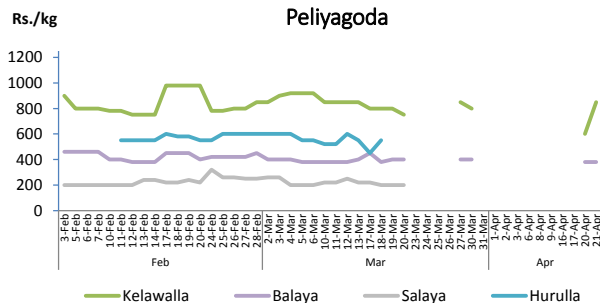

Rice

Item	Wholesale Prices				Retail Prices			
	Marandagamula		Pettah		Dambulla		Pettah	
	Yesterday	Today	Yesterday	Today	Yesterday	Today	Yesterday	Today
	Rs./kg		Rs./kg		Rs./kg		Rs./kg	
Samba	n.a.	n.a.	n.a.	n.a.	n.a.	n.a.	n.a.	n.a.
Nadu	n.a.	n.a.	n.a.	n.a.	n.a.	n.a.	n.a.	n.a.
Kekulu White	n.a.	n.a.	n.a.	n.a.	n.a.	n.a.	n.a.	n.a.
Kekulu Red	n.a.	n.a.	n.a.	n.a.	n.a.	n.a.	n.a.	n.a.

- Price increased by more than 5% compared to yesterday's Price.
- Price decreased by more than 5% compared to yesterday's Price.

Daily Wholesale and Retail Prices

Note:  
 In Maradagamula market, wholesale price of rice was not available since 15<sup>th</sup> April 2020.  
 In Pettah market, wholesale and retail trade activities were not carried out since 13<sup>th</sup> April 2020 and 27<sup>th</sup> March 2020, respectively.  
 Retail prices of rice varieties were not available in Dambulla market since 27<sup>th</sup> March 2020.

Fish

Item	Wholesale Prices				Retail Prices			
	Peliyagoda		Negombo		Peliyagoda		Negombo	
	Yesterday	Today	Yesterday	Today	Yesterday	Today	Yesterday	Today
	Rs./kg		Rs./kg		Rs./kg		Rs./kg	
Kelawalla	500.00	550.00	500.00	470.00	600.00	850.00	775.00	720.00
Thalapath	700.00	700.00	650.00	660.00	n.a.	n.a.	850.00	840.00
Balaya	280.00	280.00	400.00	n.a.	380.00	380.00	550.00	n.a.
Paraw	450.00	n.a.	520.00	450.00	750.00	n.a.	950.00	840.00
Salaya	200.00	200.00	n.a.	270.00	n.a.	250.00	n.a.	330.00
Hurulla	n.a.	450.00	450.00	460.00	n.a.	550.00	550.00	570.00

- Price increased by more than 5% compared to yesterday's Price.
- Price decreased by more than 5% compared to yesterday's Price.

Daily Retail Prices

Note:  
 Prices of Negombo fish market were obtained from the outlet of Ceylon Fisheries Corporation in Negombo.