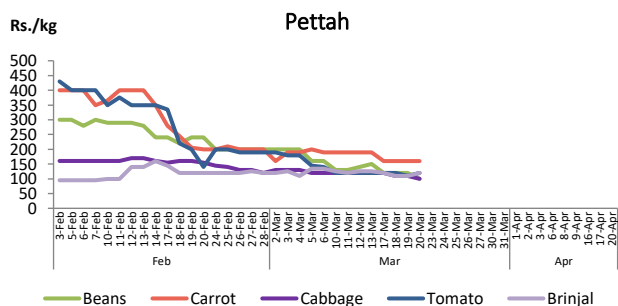

## Other

- Retail price of Imported Big Onion in Dambulla market remained below the Maximum Retail Price (MRP) of Rs. 150.00 reportedly due to low demand.

Dambulla :

### Price (Rs./kg)

Wholesale	Retail
-----------	--------

63.00

73.00

Statistics Department  
Central Bank of Sri Lanka

Vegetables

Item	Wholesale Prices				Retail Prices			
	Pettah		Dambulla		Pettah		Dambulla	
	Friday 17.04.2020	Today	Friday 17.04.2020	Today	Friday 17.04.2020	Today	Friday 17.04.2020	Today
	Rs./kg		Rs./kg		Rs./kg		Rs./kg	
Beans	n.a.	n.a.	n.a.	90.00	n.a.	n.a.	n.a.	115.00
Carrot	n.a.	n.a.	n.a.	78.00	n.a.	n.a.	n.a.	98.00
Cabbage	n.a.	n.a.	n.a.	38.00	n.a.	n.a.	n.a.	58.00
Tomato	n.a.	n.a.	n.a.	18.00	n.a.	n.a.	n.a.	38.00
Brinjal	n.a.	n.a.	n.a.	38.00	n.a.	n.a.	n.a.	58.00
Pumpkin	n.a.	n.a.	n.a.	41.00	n.a.	n.a.	n.a.	63.00
Snake gourd	n.a.	n.a.	n.a.	38.00	n.a.	n.a.	n.a.	58.00

■ Price increased by more than 5% compared to last Friday's Price.  
■ Price decreased by more than 5% compared to last Friday's Price.

Daily Retail Prices

Note:

In Pettah market, wholesale and retail trade activities were not carried out since 13<sup>th</sup> April 2020 and 27<sup>th</sup> March 2020, respectively.