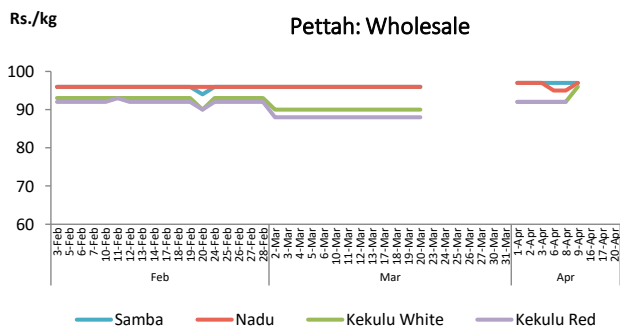

Fruits

Item	Wholesale Prices		Retail Prices	
	Pettah		Pettah	
	Friday 17.04.2020	Today	Friday 17.04.2020	Today
	Rs./kg		Rs./kg	
Banana (Sour)	n.a.	n.a.	n.a.	n.a.
Papaw	n.a.	n.a.	n.a.	n.a.
Pineapple	n.a.	n.a.	n.a.	n.a.
			Rs./Each	
Apple (Imp)			n.a.	n.a.
Orange (Imp)			n.a.	n.a.

■ Price increased by more than 5% compared to last Friday's Price.  
■ Price decreased by more than 5% compared to last Friday's Price.

Daily Retail Prices

Note:

In Pettah market, wholesale and retail trade activities were not carried out since 13<sup>th</sup> April 2020 and 27<sup>th</sup> March 2020, respectively.

Rice

Item	Wholesale Prices				Retail Prices			
	Maradaghamula		Pettah		Dambulla		Pettah	
	Friday 17.04.2020	Today	Friday 17.04.2020	Today	Friday 17.04.2020	Today	Friday 17.04.2020	Today
	Rs./kg		Rs./kg		Rs./kg		Rs./kg	
Samba	n.a.	n.a.	n.a.	n.a.	n.a.	n.a.	n.a.	n.a.
Nadu	n.a.	n.a.	n.a.	n.a.	n.a.	n.a.	n.a.	n.a.
Kekulu White	n.a.	n.a.	n.a.	n.a.	n.a.	n.a.	n.a.	n.a.
Kekulu Red	n.a.	n.a.	n.a.	n.a.	n.a.	n.a.	n.a.	n.a.

- Price increased by more than 5% compared to last Friday's Price.
- Price decreased by more than 5% compared to last Friday's Price.

Daily Wholesale and Retail Prices

Note:

In Maradaghamula market, trading activities were not carried out today.  
 In Pettah market, wholesale and retail trade activities were not carried out since 13<sup>th</sup> April 2020 and 27<sup>th</sup> March 2020, respectively.  
 Retail prices of rice varieties were not available for Dambulla market since 27<sup>th</sup> March 2020.