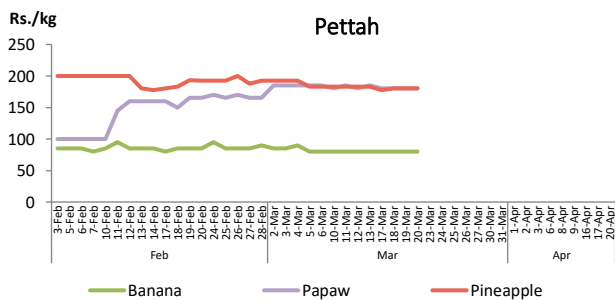

### Price (Rs./kg)

Wholesale	Retail
-----------	--------

63.00

73.00

Statistics Department  
Central Bank of Sri Lanka

Vegetables

Item	Wholesale Prices				Retail Prices			
	Pettah		Dambulla		Pettah		Dambulla	
	Friday 17.04.2020	Today	Friday 17.04.2020	Today	Friday 17.04.2020	Today	Friday 17.04.2020	Today
	Rs./kg		Rs./kg		Rs./kg		Rs./kg	
Beans	n.a.	n.a.	n.a.	90.00	n.a.	n.a.	n.a.	115.00
Carrot	n.a.	n.a.	n.a.	78.00	n.a.	n.a.	n.a.	98.00
Cabbage	n.a.	n.a.	n.a.	38.00	n.a.	n.a.	n.a.	58.00
Tomato	n.a.	n.a.	n.a.	18.00	n.a.	n.a.	n.a.	38.00
Brinjal	n.a.	n.a.	n.a.	38.00	n.a.	n.a.	n.a.	58.00
Pumpkin	n.a.	n.a.	n.a.	41.00	n.a.	n.a.	n.a.	63.00
Snake gourd	n.a.	n.a.	n.a.	38.00	n.a.	n.a.	n.a.	58.00

■ Price increased by more than 5% compared to last Friday's Price.  
■ Price decreased by more than 5% compared to last Friday's Price.

Daily Retail Prices

Note:

In Pettah market, wholesale and retail trade activities were not carried out since 13<sup>th</sup> April 2020 and 27<sup>th</sup> March 2020, respectively.

Fruits

Item	Wholesale Prices		Retail Prices	
	Pettah		Pettah	
	Friday 17.04.2020	Today	Friday 17.04.2020	Today
	Rs./kg		Rs./kg	
Banana (Sour)	n.a.	n.a.	n.a.	n.a.
Papaw	n.a.	n.a.	n.a.	n.a.
Pineapple	n.a.	n.a.	n.a.	n.a.
			Rs./Each	
Apple (Imp)			n.a.	n.a.
Orange (Imp)			n.a.	n.a.