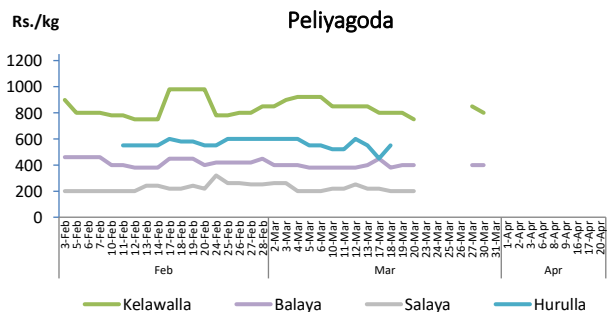

Daily Retail Prices

Note:

Prices of Negombo fish market were obtained from the outlet of Ceylon Fisheries Corporation in Negombo.