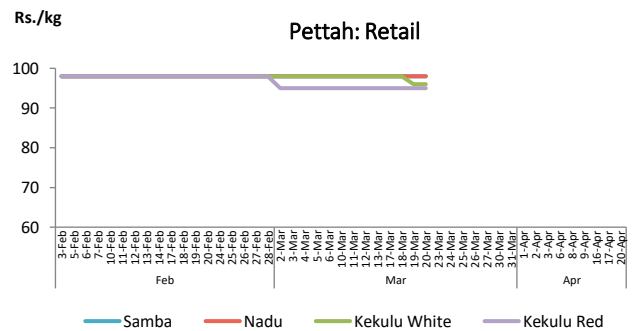

Fruits

Item	Wholesale Prices		Retail Prices	
	Pettah		Pettah	
	Friday 17.04.2020	Today	Friday 17.04.2020	Today
	Rs./kg		Rs./kg	
Banana (Sour)	n.a.	n.a.	n.a.	n.a.
Papaw	n.a.	n.a.	n.a.	n.a.
Pineapple	n.a.	n.a.	n.a.	n.a.
			Rs./Each	
Apple (Imp)			n.a.	n.a.
Orange (Imp)			n.a.	n.a.

■ Price increased by more than 5% compared to last Friday's Price.  
■ Price decreased by more than 5% compared to last Friday's Price.

Daily Retail Prices

Note:

In Pettah market, wholesale and retail trade activities were not carried out since 13<sup>th</sup> April 2020 and 27<sup>th</sup> March 2020, respectively.

Rice

Item	Wholesale Prices				Retail Prices			
	Maradaghamula		Pettah		Dambulla		Pettah	
	Friday 17.04.2020	Today	Friday 17.04.2020	Today	Friday 17.04.2020	Today	Friday 17.04.2020	Today
	Rs./kg		Rs./kg		Rs./kg		Rs./kg	
Samba	n.a.	n.a.	n.a.	n.a.	n.a.	n.a.	n.a.	n.a.
Nadu	n.a.	n.a.	n.a.	n.a.	n.a.	n.a.	n.a.	n.a.
Kekulu White	n.a.	n.a.	n.a.	n.a.	n.a.	n.a.	n.a.	n.a.
Kekulu Red	n.a.	n.a.	n.a.	n.a.	n.a.	n.a.	n.a.	n.a.

- Price increased by more than 5% compared to last Friday's Price.
- Price decreased by more than 5% compared to last Friday's Price.

Daily Wholesale and Retail Prices

Note:

In Maradaghamula market, trading activities were not carried out today.  
 In Pettah market, wholesale and retail trade activities were not carried out since 13<sup>th</sup> April 2020 and 27<sup>th</sup> March 2020, respectively.  
 Retail prices of rice varieties were not available for Dambulla market since 27<sup>th</sup> March 2020.