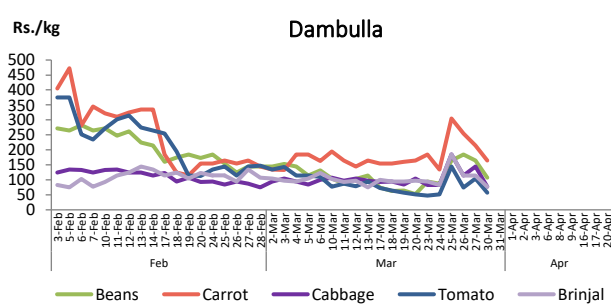

## Other

- Retail price of Imported Big Onion in Dambulla market remained below the Maximum Retail Price (MRP) of Rs. 150.00 reportedly due to low demand.

Dambulla :

### Price (Rs./kg)

Wholesale	Retail
-----------	--------

63.00

73.00

Statistics Department  
Central Bank of Sri Lanka

Vegetables

Item	Wholesale Prices				Retail Prices			
	Pettah		Dambulla		Pettah		Dambulla	
	Friday 17.04.2020	Today	Friday 17.04.2020	Today	Friday 17.04.2020	Today	Friday 17.04.2020	Today
	Rs./kg		Rs./kg		Rs./kg		Rs./kg	
Beans	n.a.	n.a.	n.a.	90.00	n.a.	n.a.	n.a.	115.00
Carrot	n.a.	n.a.	n.a.	78.00	n.a.	n.a.	n.a.	98.00
Cabbage	n.a.	n.a.	n.a.	38.00	n.a.	n.a.	n.a.	58.00
Tomato	n.a.	n.a.	n.a.	18.00	n.a.	n.a.	n.a.	38.00
Brinjal	n.a.	n.a.	n.a.	38.00	n.a.	n.a.	n.a.	58.00
Pumpkin	n.a.	n.a.	n.a.	41.00	n.a.	n.a.	n.a.	63.00
Snake gourd	n.a.	n.a.	n.a.	38.00	n.a.	n.a.	n.a.	58.00

■ Price increased by more than 5% compared to last Friday's Price.  
■ Price decreased by more than 5% compared to last Friday's Price.

Daily Retail Prices

Note:

In Pettah market, wholesale and retail trade activities were not carried out since 13<sup>th</sup> April 2020 and 27<sup>th</sup> March 2020, respectively.