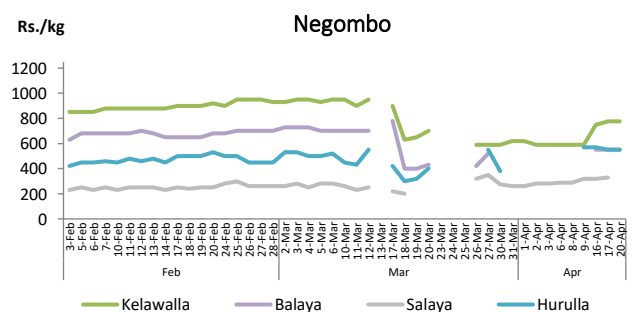

Rice

Item	Wholesale Prices				Retail Prices			
	Maradaghamula		Pettah		Dambulla		Pettah	
	Friday 17.04.2020	Today	Friday 17.04.2020	Today	Friday 17.04.2020	Today	Friday 17.04.2020	Today
	Rs./kg		Rs./kg		Rs./kg		Rs./kg	
Samba	n.a.	n.a.	n.a.	n.a.	n.a.	n.a.	n.a.	n.a.
Nadu	n.a.	n.a.	n.a.	n.a.	n.a.	n.a.	n.a.	n.a.
Kekulu White	n.a.	n.a.	n.a.	n.a.	n.a.	n.a.	n.a.	n.a.
Kekulu Red	n.a.	n.a.	n.a.	n.a.	n.a.	n.a.	n.a.	n.a.

- Price increased by more than 5% compared to last Friday's Price.
- Price decreased by more than 5% compared to last Friday's Price.

Daily Wholesale and Retail Prices

Note:

In Maradaghamula market, trading activities were not carried out today.  
 In Pettah market, wholesale and retail trade activities were not carried out since 13<sup>th</sup> April 2020 and 27<sup>th</sup> March 2020, respectively.  
 Retail prices of rice varieties were not available for Dambulla market since 27<sup>th</sup> March 2020.

Fish

Item	Wholesale Prices				Retail Prices			
	Peliyagoda		Negombo		Peliyagoda		Negombo	
	Friday 17.04.2020	Today	Friday 17.04.2020	Today	Friday 17.04.2020	Today	Friday 17.04.2020	Today
	Rs./kg		Rs./kg		Rs./kg		Rs./kg	
Kelawalla	500.00	500.00	500.00	500.00	n.a.	600.00	775.00	775.00
Thalapath	700.00	700.00	650.00	650.00	n.a.	n.a.	850.00	850.00
Balaya	280.00	280.00	400.00	400.00	n.a.	380.00	550.00	550.00
Paraw	500.00	450.00	500.00	520.00	n.a.	750.00	950.00	950.00
Salaya	200.00	200.00	260.00	n.a.	n.a.	n.a.	330.00	n.a.
Hurulla	n.a.	n.a.	480.00	450.00	n.a.	n.a.	550.00	550.00

- Price increased by more than 5% compared to last Friday's Price.
- Price decreased by more than 5% compared to last Friday's Price.

Daily Retail Prices

Note:

Prices of Negombo fish market were obtained from the outlet of Ceylon Fisheries Corporation in Negombo.