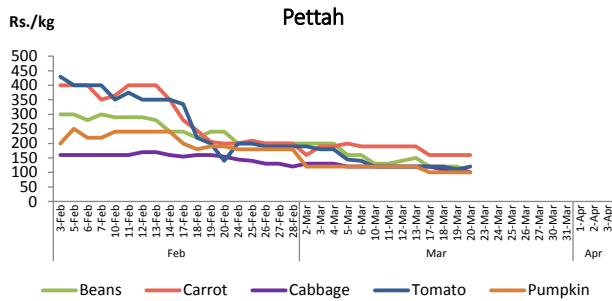

		Price (Rs./kg)	
		Yesterday	Today
Vegetables 	<ul style="list-style-type: none"> Wholesale price of Carrot increased in Dambulla market compared to yesterday due to low supply from Nuwara Eliya and Welimada areas. 	▲ Dambulla :	145.00 155.00
	<ul style="list-style-type: none"> Wholesale price of Pumpkin declined in Dambulla market compared to yesterday due to low trading activities. 	▼ Dambulla :	50.00 33.00
	<ul style="list-style-type: none"> Wholesale price of Brinjal declined in Dambulla market compared to yesterday due to low trading activities. 	▼ Dambulla :	55.00 48.00
Other 	<ul style="list-style-type: none"> Wholesale price of Local Red Onion declined in Dambulla market compared to yesterday due to favourable supply from Jaffna area. 	▼ Dambulla :	220.00 180.00
	<ul style="list-style-type: none"> Wholesale price of Imported Big Onion declined in Pettah market compared to yesterday due to low trading activities. 	▼ Pettah :	140.00 125.00

Vegetables

Item	Wholesale Prices				Retail Prices			
	Pettah		Dambulla		Pettah		Dambulla	
	Yesterday	Today	Yesterday	Today	Yesterday	Today	Yesterday	Today
	Rs./kg		Rs./kg		Rs./kg		Rs./kg	
Beans	80.00	80.00	53.00	55.00	n.a.	n.a.	n.a.	n.a.
Carrot	130.00	130.00	145.00	155.00	n.a.	n.a.	n.a.	n.a.
Cabbage	80.00	80.00	68.00	58.00	n.a.	n.a.	n.a.	n.a.
Tomato	60.00	60.00	23.00	23.00	n.a.	n.a.	n.a.	n.a.
Brinjal	80.00	80.00	55.00	48.00	n.a.	n.a.	n.a.	n.a.
Pumpkin	60.00	60.00	50.00	33.00	n.a.	n.a.	n.a.	n.a.
Snake gourd	60.00	60.00	30.00	23.00	n.a.	n.a.	n.a.	n.a.

- Price increased by more than 5% compared yesterday's price.
- Price decreased by more than 5% compared yesterday's price.

Daily Retail Prices

Note: Retail trade activities were not carried out in Dambulla market since yesterday and in Pettah market since last Friday.