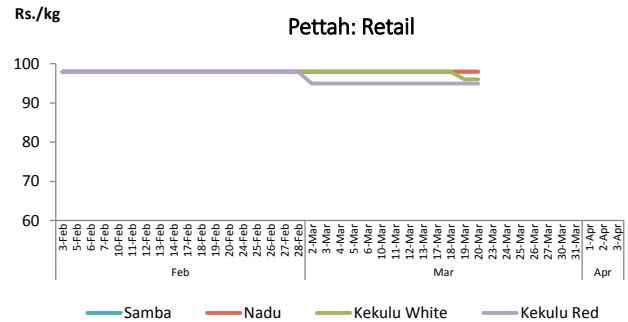

- Price increased by more than 5% compared yesterday's price.
- Price decreased by more than 5% compared yesterday's price.

Daily Retail Prices

Note: Retail trade activities were not carried out in Pettah market since last Friday.

Rice

Item	Wholesale Prices				Retail Prices			
	Marandagamula		Pettah		Dambulla		Pettah	
	Yesterday	Today	Yesterday	Today	Yesterday	Today	Yesterday	Today
	Rs./kg		Rs./kg		Rs./kg		Rs./kg	
Samba	95.00	96.00	97.00	97.00	n.a.	n.a.	n.a.	n.a.
Nadu	92.00	92.00	97.00	97.00	n.a.	n.a.	n.a.	n.a.
Kekulu White	86.00	86.00	92.00	92.00	n.a.	n.a.	n.a.	n.a.
Kekulu Red	89.00	89.00	92.00	92.00	n.a.	n.a.	n.a.	n.a.

- Price increased by more than 5% compared yesterday's price.
- Price decreased by more than 5% compared yesterday's price.

Daily Wholesale and Retail Prices

Note:
 In Pettah market, retail trade activities were not carried out since last Friday.
 Retail prices of rice varieties were not available for Dambulla market since last Friday.