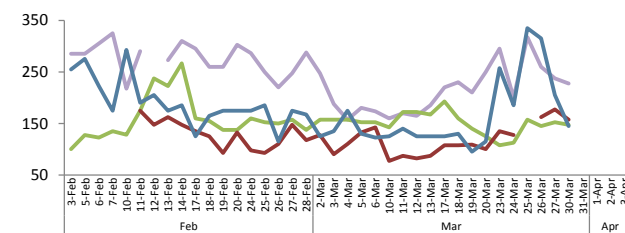

■ Price increased by more than 5% compared yesterday's price.
■ Price decreased by more than 5% compared yesterday's price.

Daily Retail Prices

Rs. Pettah

— Red-Onion (Local)
 — Big-Onion (Imported)
 — Potato (Local)
 — Green Chilli

Rs. Dambulla

— Red-Onion (Local)
 — Big-Onion (Imported)
 — Potato (Local)
 — Green Chilli

Note:

Retail trade activities were not carried out in Dambulla market since yesterday and in Pettah market since last Friday.