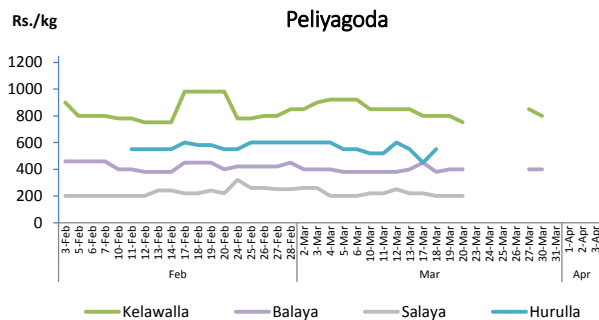

Rice

Item	Wholesale Prices				Retail Prices			
	Marandagamula		Pettah		Dambulla		Pettah	
	Yesterday	Today	Yesterday	Today	Yesterday	Today	Yesterday	Today
	Rs./kg		Rs./kg		Rs./kg		Rs./kg	
Samba	95.00	96.00	97.00	97.00	n.a.	n.a.	n.a.	n.a.
Nadu	92.00	92.00	97.00	97.00	n.a.	n.a.	n.a.	n.a.
Kekulu White	86.00	86.00	92.00	92.00	n.a.	n.a.	n.a.	n.a.
Kekulu Red	89.00	89.00	92.00	92.00	n.a.	n.a.	n.a.	n.a.

- Price increased by more than 5% compared yesterday's price.
- Price decreased by more than 5% compared yesterday's price.

Daily Wholesale and Retail Prices

Note:
 In Pettah market, retail trade activities were not carried out since last Friday.
 Retail prices of rice varieties were not available for Dambulla market since last Friday.

Fish

Item	Wholesale Prices				Retail Prices			
	Peliyagoda		Negombo		Peliyagoda		Negombo	
	Yesterday	Today	Yesterday	Today	Yesterday	Today	Yesterday	Today
	Rs./kg		Rs./kg		Rs./kg		Rs./kg	
Kelawalla	500.00	500.00	340.00	340.00	n.a.	n.a.	590.00	590.00
Thalapath	600.00	800.00	700.00	680.00	n.a.	n.a.	880.00	880.00
Balaya	n.a.	250.00	n.a.	n.a.	n.a.	n.a.	n.a.	n.a.
Paraw	500.00	400.00	600.00	500.00	n.a.	n.a.	720.00	880.00
Salaya	250.00	200.00	210.00	220.00	n.a.	n.a.	280.00	280.00
Hurulla	n.a.	n.a.	n.a.	420.00	n.a.	n.a.	n.a.	530.00

- Price increased by more than 5% compared yesterday's price.
- Price decreased by more than 5% compared yesterday's price.

Daily Retail Prices

Note:
 Retail trade activities were not carried out in Peliyagoda fish market since last Tuesday.
 Prices of Negombo fish market were obtained from the outlet of Ceylon Fisheries Corporation in Negombo.