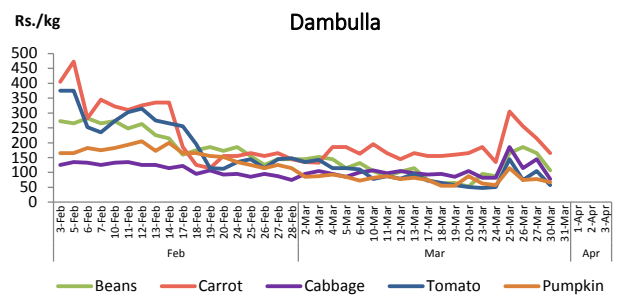

		Price (Rs./kg)	
		Yesterday	Today
Vegetables 	<ul style="list-style-type: none"> Wholesale price of Carrot increased in Dambulla market compared to yesterday due to low supply from Nuwara Eliya and Welimada areas. 	▲ Dambulla :	145.00 155.00
	<ul style="list-style-type: none"> Wholesale price of Pumpkin declined in Dambulla market compared to yesterday due to low trading activities. 	▼ Dambulla :	50.00 33.00
	<ul style="list-style-type: none"> Wholesale price of Brinjal declined in Dambulla market compared to yesterday due to low trading activities. 	▼ Dambulla :	55.00 48.00
Other 	<ul style="list-style-type: none"> Wholesale price of Local Red Onion declined in Dambulla market compared to yesterday due to favourable supply from Jaffna area. 	▼ Dambulla :	220.00 180.00
	<ul style="list-style-type: none"> Wholesale price of Imported Big Onion declined in Pettah market compared to yesterday due to low trading activities. 	▼ Pettah :	140.00 125.00

Vegetables

Item	Wholesale Prices				Retail Prices			
	Pettah		Dambulla		Pettah		Dambulla	
	Yesterday	Today	Yesterday	Today	Yesterday	Today	Yesterday	Today
	Rs./kg		Rs./kg		Rs./kg		Rs./kg	
Beans	80.00	80.00	53.00	55.00	n.a.	n.a.	n.a.	n.a.
Carrot	130.00	130.00	145.00	155.00	n.a.	n.a.	n.a.	n.a.
Cabbage	80.00	80.00	68.00	58.00	n.a.	n.a.	n.a.	n.a.
Tomato	60.00	60.00	23.00	23.00	n.a.	n.a.	n.a.	n.a.
Brinjal	80.00	80.00	55.00	48.00	n.a.	n.a.	n.a.	n.a.
Pumpkin	60.00	60.00	50.00	33.00	n.a.	n.a.	n.a.	n.a.
Snake gourd	60.00	60.00	30.00	23.00	n.a.	n.a.	n.a.	n.a.

- Price increased by more than 5% compared yesterday's price.
- Price decreased by more than 5% compared yesterday's price.

Daily Retail Prices

Note: Retail trade activities were not carried out in Dambulla market since yesterday and in Pettah market since last Friday.