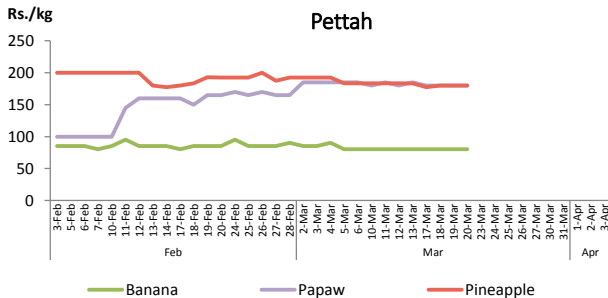

Vegetables

Item	Wholesale Prices				Retail Prices			
	Pettah		Dambulla		Pettah		Dambulla	
	Yesterday	Today	Yesterday	Today	Yesterday	Today	Yesterday	Today
	Rs./kg		Rs./kg		Rs./kg		Rs./kg	
Beans	80.00	80.00	53.00	55.00	n.a.	n.a.	n.a.	n.a.
Carrot	130.00	130.00	145.00	155.00	n.a.	n.a.	n.a.	n.a.
Cabbage	80.00	80.00	68.00	58.00	n.a.	n.a.	n.a.	n.a.
Tomato	60.00	60.00	23.00	23.00	n.a.	n.a.	n.a.	n.a.
Brinjal	80.00	80.00	55.00	48.00	n.a.	n.a.	n.a.	n.a.
Pumpkin	60.00	60.00	50.00	33.00	n.a.	n.a.	n.a.	n.a.
Snake gourd	60.00	60.00	30.00	23.00	n.a.	n.a.	n.a.	n.a.

- Price increased by more than 5% compared yesterday's price.
- Price decreased by more than 5% compared yesterday's price.

Daily Retail Prices

Note: Retail trade activities were not carried out in Dambulla market since yesterday and in Pettah market since last Friday.

Fruits

Item	Wholesale Prices		Retail Prices	
	Pettah		Pettah	
	Yesterday	Today	Yesterday	Today
	Rs./kg		Rs./kg	
Banana (Sour)	50.00	50.00	n.a.	n.a.
Papaw	80.00	80.00	n.a.	n.a.
Pineapple	n.a.	n.a.	n.a.	n.a.
			Rs./Each	
Apple (Imp)			n.a.	n.a.
Orange (Imp)			n.a.	n.a.

- Price increased by more than 5% compared yesterday's price.
- Price decreased by more than 5% compared yesterday's price.

Daily Retail Prices

Note: Retail trade activities were not carried out in Pettah market since last Friday.