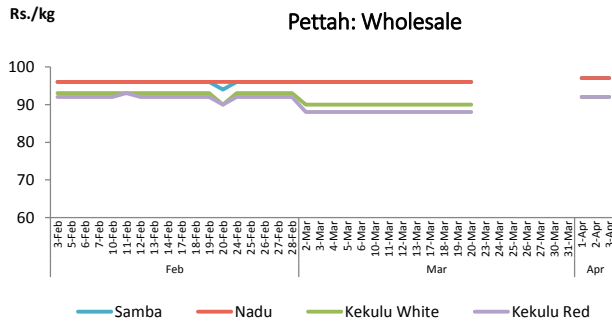

Fruits

Item	Wholesale Prices		Retail Prices	
	Pettah		Pettah	
	Yesterday	Today	Yesterday	Today
	Rs./kg		Rs./kg	
Banana (Sour)	50.00	50.00	n.a.	n.a.
Papaw	80.00	80.00	n.a.	n.a.
Pineapple	n.a.	n.a.	n.a.	n.a.
			Rs./Each	
Apple (Imp)			n.a.	n.a.
Orange (Imp)			n.a.	n.a.

- Price increased by more than 5% compared yesterday's price.
- Price decreased by more than 5% compared yesterday's price.

Daily Retail Prices

Note: Retail trade activities were not carried out in Pettah market since last Friday.

Rice

Item	Wholesale Prices				Retail Prices			
	Marandagamula		Pettah		Dambulla		Pettah	
	Yesterday	Today	Yesterday	Today	Yesterday	Today	Yesterday	Today
	Rs./kg		Rs./kg		Rs./kg		Rs./kg	
Samba	95.00	96.00	97.00	97.00	n.a.	n.a.	n.a.	n.a.
Nadu	92.00	92.00	97.00	97.00	n.a.	n.a.	n.a.	n.a.
Kekulu White	86.00	86.00	92.00	92.00	n.a.	n.a.	n.a.	n.a.
Kekulu Red	89.00	89.00	92.00	92.00	n.a.	n.a.	n.a.	n.a.

- Price increased by more than 5% compared yesterday's price.
- Price decreased by more than 5% compared yesterday's price.

Daily Wholesale and Retail Prices

Note:
 In Pettah market, retail trade activities were not carried out since last Friday.
 Retail prices of rice varieties were not available for Dambulla market since last Friday.