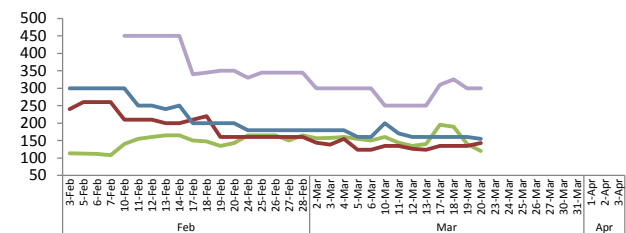

Other

Item	Wholesale Prices				Retail Prices			
	Pettah		Dambulla		Pettah		Dambulla	
	Yesterday	Today	Yesterday	Today	Yesterday	Today	Yesterday	Today
	Rs./kg		Rs./kg		Rs./kg		Rs./kg	
Red-Onion (local)	300.00	300.00	220.00	180.00	n.a.	n.a.	n.a.	n.a.
Red-Onion (Imp)	n.a.	n.a.	230.00	n.a.	n.a.	n.a.	n.a.	n.a.
Big-Onion (local)	n.a.	n.a.	n.a.	n.a.	n.a.	n.a.	n.a.	n.a.
Big-Onion (Imp)	140.00	125.00	120.00	123.00	n.a.	n.a.	n.a.	n.a.
Potato (local)	150.00	150.00	130.00	124.00	n.a.	n.a.	n.a.	n.a.
Potato (Imp)	140.00	140.00			n.a.	n.a.		
Dried Chilli (Imp)	400.00	n.a.	n.a.	n.a.	n.a.	n.a.	n.a.	n.a.
Coconut (Rs./Nut)	75.00	75.00	65.00	63.00	n.a.	n.a.	n.a.	n.a.
Coconut oil (Rs./Ltr)	420.00	n.a.			n.a.	n.a.		
Dhal (Whole)	145.00	150.00			n.a.	n.a.		
Sugar	101.00	101.00			n.a.	n.a.		
Egg (Rs./Each)	n.a.	n.a.			n.a.	n.a.		
Katta	880.00	880.00			n.a.	n.a.		
Sprat	550.00	550.00			n.a.	n.a.		
Green Chilli	120.00	130.00	140.00	125.00	n.a.	n.a.	n.a.	n.a.
Lime	150.00	150.00	130.00	145.00	n.a.	n.a.	n.a.	n.a.

■ Price increased by more than 5% compared yesterday's price.
■ Price decreased by more than 5% compared yesterday's price.

Daily Retail Prices

Rs. Pettah

— Red-Onion (Local)
— Big-Onion (Imported)
— Potato (Local)
— Green Chilli