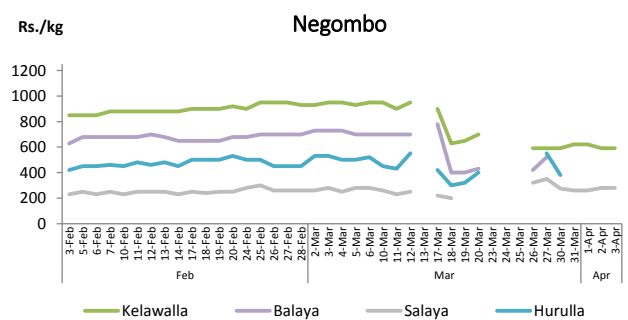

Rice

Item	Wholesale Prices				Retail Prices			
	Marandagamula		Pettah		Dambulla		Pettah	
	Yesterday	Today	Yesterday	Today	Yesterday	Today	Yesterday	Today
	Rs./kg		Rs./kg		Rs./kg		Rs./kg	
Samba	95.00	96.00	97.00	97.00	n.a.	n.a.	n.a.	n.a.
Nadu	92.00	92.00	97.00	97.00	n.a.	n.a.	n.a.	n.a.
Kekulu White	86.00	86.00	92.00	92.00	n.a.	n.a.	n.a.	n.a.
Kekulu Red	89.00	89.00	92.00	92.00	n.a.	n.a.	n.a.	n.a.

- Price increased by more than 5% compared yesterday's price.
- Price decreased by more than 5% compared yesterday's price.

Daily Wholesale and Retail Prices

Note:
 In Pettah market, retail trade activities were not carried out since last Friday.
 Retail prices of rice varieties were not available for Dambulla market since last Friday.

Fish

Item	Wholesale Prices				Retail Prices			
	Peliyagoda		Negombo		Peliyagoda		Negombo	
	Yesterday	Today	Yesterday	Today	Yesterday	Today	Yesterday	Today
	Rs./kg		Rs./kg		Rs./kg		Rs./kg	
Kelawalla	500.00	500.00	340.00	340.00	n.a.	n.a.	590.00	590.00
Thalapath	600.00	800.00	700.00	680.00	n.a.	n.a.	880.00	880.00
Balaya	n.a.	250.00	n.a.	n.a.	n.a.	n.a.	n.a.	n.a.
Paraw	500.00	400.00	600.00	500.00	n.a.	n.a.	720.00	880.00
Salaya	250.00	200.00	210.00	220.00	n.a.	n.a.	280.00	280.00
Hurulla	n.a.	n.a.	n.a.	420.00	n.a.	n.a.	n.a.	530.00

- Price increased by more than 5% compared yesterday's price.
- Price decreased by more than 5% compared yesterday's price.

Daily Retail Prices

Note:
 Retail trade activities were not carried out in Peliyagoda fish market since last Tuesday.
 Prices of Negombo fish market were obtained from the outlet of Ceylon Fisheries Corporation in Negombo.