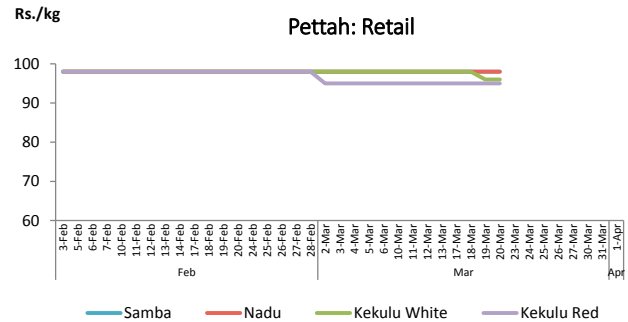

Fruits

Item	Wholesale Prices		Retail Prices	
	Pettah		Pettah	
	Yesterday	Today	Yesterday	Today
	Rs./kg		Rs./kg	
Banana (Sour)	50.00	50.00	n.a.	n.a.
Papaw	n.a.	n.a.	n.a.	n.a.
Pineapple	n.a.	n.a.	n.a.	n.a.
			Rs./Each	
Apple (Imp)			n.a.	n.a.
Orange (Imp)			n.a.	n.a.

- Price increased by more than 5% compared yesterday's price.
- Price decreased by more than 5% compared yesterday's price.

Daily Retail Prices

Note: Retail trade activities were not carried out in Pettah market since last Friday.

Rice

Item	Wholesale Prices				Retail Prices			
	Marandagamula		Pettah		Dambulla		Pettah	
	Yesterday	Today	Yesterday	Today	Yesterday	Today	Yesterday	Today
	Rs./kg		Rs./kg		Rs./kg		Rs./kg	
Samba	96.00	95.00	n.a.	97.00	n.a.	n.a.	n.a.	n.a.
Nadu	92.00	92.00	n.a.	97.00	n.a.	n.a.	n.a.	n.a.
Kekulu White	86.00	86.00	n.a.	92.00	n.a.	n.a.	n.a.	n.a.
Kekulu Red	89.00	89.00	n.a.	92.00	n.a.	n.a.	n.a.	n.a.

- Price increased by more than 5% compared yesterday's price.
- Price decreased by more than 5% compared yesterday's price.

Daily Wholesale and Retail Prices

Note:  
 In Pettah market, retail trade activities were not carried out since last Friday.  
 Retail prices of rice varieties were not available for Dambulla market since last Friday.