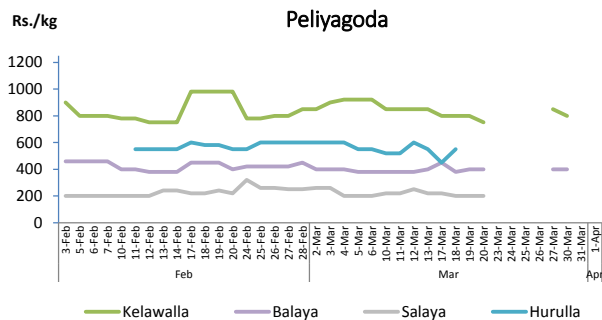

Rice

Item	Wholesale Prices				Retail Prices			
	Marandagamula		Pettah		Dambulla		Pettah	
	Yesterday	Today	Yesterday	Today	Yesterday	Today	Yesterday	Today
	Rs./kg		Rs./kg		Rs./kg		Rs./kg	
Samba	96.00	95.00	n.a.	97.00	n.a.	n.a.	n.a.	n.a.
Nadu	92.00	92.00	n.a.	97.00	n.a.	n.a.	n.a.	n.a.
Kekulu White	86.00	86.00	n.a.	92.00	n.a.	n.a.	n.a.	n.a.
Kekulu Red	89.00	89.00	n.a.	92.00	n.a.	n.a.	n.a.	n.a.

- Price increased by more than 5% compared yesterday's price.
- Price decreased by more than 5% compared yesterday's price.

Daily Wholesale and Retail Prices

Note:  
 In Pettah market, retail trade activities were not carried out since last Friday.  
 Retail prices of rice varieties were not available for Dambulla market since last Friday.

Fish

Item	Wholesale Prices				Retail Prices			
	Peliyagoda		Negombo		Peliyagoda		Negombo	
	Yesterday	Today	Yesterday	Today	Yesterday	Today	Yesterday	Today
	Rs./kg		Rs./kg		Rs./kg		Rs./kg	
Kelawalla	450.00	450.00	350.00	350.00	n.a.	n.a.	620.00	620.00
Thalapath	n.a.	n.a.	n.a.	n.a.	n.a.	n.a.	n.a.	n.a.
Balaya	n.a.	300.00	300.00	n.a.	n.a.	n.a.	n.a.	n.a.
Paraw	n.a.	500.00	600.00	n.a.	n.a.	n.a.	700.00	n.a.
Salaya	250.00	250.00	200.00	195.00	n.a.	n.a.	260.00	260.00
Hurulla	400.00	400.00	n.a.	n.a.	n.a.	n.a.	n.a.	n.a.

- Price increased by more than 5% compared yesterday's price.
- Price decreased by more than 5% compared yesterday's price.

Daily Retail Prices

Note:  
 Retail trade activities were not carried out in Peliyagoda fish market since yesterday.  
 Prices of Negombo fish market were obtained from the outlet of Ceylon Fisheries Corporation in Negombo.