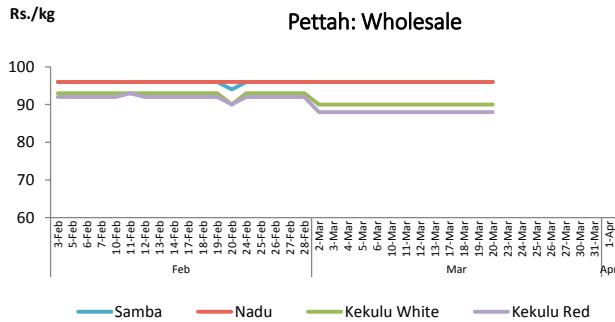

Fruits

Item	Wholesale Prices		Retail Prices	
	Pettah		Pettah	
	Yesterday	Today	Yesterday	Today
	Rs./kg		Rs./kg	
Banana (Sour)	50.00	50.00	n.a.	n.a.
Papaw	n.a.	n.a.	n.a.	n.a.
Pineapple	n.a.	n.a.	n.a.	n.a.
			Rs./Each	
Apple (Imp)			n.a.	n.a.
Orange (Imp)			n.a.	n.a.

- Price increased by more than 5% compared yesterday's price.
- Price decreased by more than 5% compared yesterday's price.

Daily Retail Prices

Note: Retail trade activities were not carried out in Pettah market since last Friday.

Rice

Item	Wholesale Prices				Retail Prices			
	Marandagamula		Pettah		Dambulla		Pettah	
	Yesterday	Today	Yesterday	Today	Yesterday	Today	Yesterday	Today
	Rs./kg		Rs./kg		Rs./kg		Rs./kg	
Samba	96.00	95.00	n.a.	97.00	n.a.	n.a.	n.a.	n.a.
Nadu	92.00	92.00	n.a.	97.00	n.a.	n.a.	n.a.	n.a.
Kekulu White	86.00	86.00	n.a.	92.00	n.a.	n.a.	n.a.	n.a.
Kekulu Red	89.00	89.00	n.a.	92.00	n.a.	n.a.	n.a.	n.a.

- Price increased by more than 5% compared yesterday's price.
- Price decreased by more than 5% compared yesterday's price.

Daily Wholesale and Retail Prices

Note:  
 In Pettah market, retail trade activities were not carried out since last Friday.  
 Retail prices of rice varieties were not available for Dambulla market since last Friday.