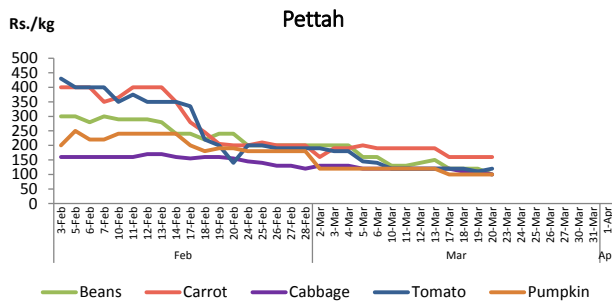

## A Summary of Price Developments - 1 April 2020

Wholesale prices of upcountry vegetables, red onion and green chilli increased in Dambulla market compared to yesterday, due to high trading activities with lifting of curfew temporarily in some areas of the country.

Wholesale prices of pumpkin, tomato and green chilli declined in Pettah market compared to yesterday, due to low trading activities owing to prevailing situation in the country.

		Price (Rs./kg)	
		Yesterday	Today
<b>Other</b> 	<ul style="list-style-type: none"><li>Wholesale price of <b>Local Potato</b> increased in <b>Pettah</b> market compared to yesterday due to <b>low supply</b> from <b>Nuwara Eliya</b> and <b>Welimada</b> areas. ▲</li></ul>	Pettah : 140.00	150.00
	<ul style="list-style-type: none"><li>Wholesale price of <b>Imported Big Onion</b> declined in <b>Dambulla</b> market compared to yesterday due to <b>high availability</b> of <b>Pakistan</b> variety. ▼</li></ul>	Dambulla : 138.00	128.00

Statistics Department  
Central Bank of Sri Lanka

Vegetables

Item	Wholesale Prices				Retail Prices			
	Pettah		Dambulla		Pettah		Dambulla	
	Yesterday	Today	Yesterday	Today	Yesterday	Today	Yesterday	Today
	Rs./kg		Rs./kg		Rs./kg		Rs./kg	
Beans	90.00	90.00	58.00	75.00	n.a.	n.a.	n.a.	95.00
Carrot	150.00	150.00	95.00	145.00	n.a.	n.a.	n.a.	165.00
Cabbage	80.00	100.00	53.00	65.00	n.a.	n.a.	n.a.	85.00
Tomato	80.00	70.00	33.00	33.00	n.a.	n.a.	n.a.	53.00
Brinjal	100.00	100.00	45.00	43.00	n.a.	n.a.	n.a.	63.00
Pumpkin	70.00	65.00	43.00	43.00	n.a.	n.a.	n.a.	63.00
Snake gourd	70.00	65.00	48.00	28.00	n.a.	n.a.	n.a.	48.00

- Price increased by more than 5% compared yesterday's price.
- Price decreased by more than 5% compared yesterday's price.

Daily Retail Prices

Note: Retail trade activities were not carried out in Dambulla market yesterday and in Pettah market since last Friday.