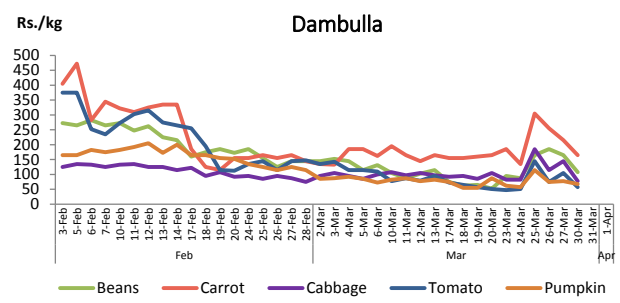

## A Summary of Price Developments - 1 April 2020

Wholesale prices of upcountry vegetables, red onion and green chilli increased in Dambulla market compared to yesterday, due to high trading activities with lifting of curfew temporarily in some areas of the country.

Wholesale prices of pumpkin, tomato and green chilli declined in Pettah market compared to yesterday, due to low trading activities owing to prevailing situation in the country.

		Price (Rs./kg)	
		Yesterday	Today
<b>Other</b> 	<ul style="list-style-type: none"><li>Wholesale price of <b>Local Potato</b> increased in <b>Pettah</b> market compared to yesterday due to <b>low supply</b> from <b>Nuwara Eliya</b> and <b>Welimada</b> areas. ▲</li></ul>	Pettah : 140.00	150.00
	<ul style="list-style-type: none"><li>Wholesale price of <b>Imported Big Onion</b> declined in <b>Dambulla</b> market compared to yesterday due to <b>high availability</b> of <b>Pakistan</b> variety. ▼</li></ul>	Dambulla : 138.00	128.00

Statistics Department  
Central Bank of Sri Lanka

Vegetables

Item	Wholesale Prices				Retail Prices			
	Pettah		Dambulla		Pettah		Dambulla	
	Yesterday	Today	Yesterday	Today	Yesterday	Today	Yesterday	Today
	Rs./kg		Rs./kg		Rs./kg		Rs./kg	
Beans	90.00	90.00	58.00	75.00	n.a.	n.a.	n.a.	95.00
Carrot	150.00	150.00	95.00	145.00	n.a.	n.a.	n.a.	165.00
Cabbage	80.00	100.00	53.00	65.00	n.a.	n.a.	n.a.	85.00
Tomato	80.00	70.00	33.00	33.00	n.a.	n.a.	n.a.	53.00
Brinjal	100.00	100.00	45.00	43.00	n.a.	n.a.	n.a.	63.00
Pumpkin	70.00	65.00	43.00	43.00	n.a.	n.a.	n.a.	63.00
Snake gourd	70.00	65.00	48.00	28.00	n.a.	n.a.	n.a.	48.00

- Price increased by more than 5% compared yesterday's price.
- Price decreased by more than 5% compared yesterday's price.

Daily Retail Prices

Note: Retail trade activities were not carried out in Dambulla market yesterday and in Pettah market since last Friday.