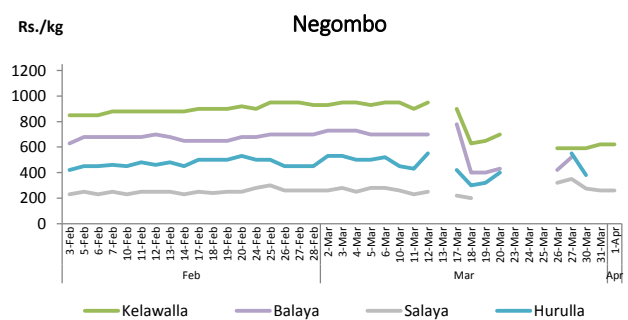

Rice

Item	Wholesale Prices				Retail Prices			
	Marandagamula		Pettah		Dambulla		Pettah	
	Yesterday	Today	Yesterday	Today	Yesterday	Today	Yesterday	Today
	Rs./kg		Rs./kg		Rs./kg		Rs./kg	
Samba	96.00	95.00	n.a.	97.00	n.a.	n.a.	n.a.	n.a.
Nadu	92.00	92.00	n.a.	97.00	n.a.	n.a.	n.a.	n.a.
Kekulu White	86.00	86.00	n.a.	92.00	n.a.	n.a.	n.a.	n.a.
Kekulu Red	89.00	89.00	n.a.	92.00	n.a.	n.a.	n.a.	n.a.

- Price increased by more than 5% compared yesterday's price.
- Price decreased by more than 5% compared yesterday's price.

Daily Wholesale and Retail Prices

Note:  
 In Pettah market, retail trade activities were not carried out since last Friday.  
 Retail prices of rice varieties were not available for Dambulla market since last Friday.

Fish

Item	Wholesale Prices				Retail Prices			
	Peliyagoda		Negombo		Peliyagoda		Negombo	
	Yesterday	Today	Yesterday	Today	Yesterday	Today	Yesterday	Today
	Rs./kg		Rs./kg		Rs./kg		Rs./kg	
Kelawalla	450.00	450.00	350.00	350.00	n.a.	n.a.	620.00	620.00
Thalapath	n.a.	n.a.	n.a.	n.a.	n.a.	n.a.	n.a.	n.a.
Balaya	n.a.	300.00	300.00	n.a.	n.a.	n.a.	n.a.	n.a.
Paraw	n.a.	500.00	600.00	n.a.	n.a.	n.a.	700.00	n.a.
Salaya	250.00	250.00	200.00	195.00	n.a.	n.a.	260.00	260.00
Hurulla	400.00	400.00	n.a.	n.a.	n.a.	n.a.	n.a.	n.a.

- Price increased by more than 5% compared yesterday's price.
- Price decreased by more than 5% compared yesterday's price.

Daily Retail Prices

Note:  
 Retail trade activities were not carried out in Peliyagoda fish market since yesterday.  
 Prices of Negombo fish market were obtained from the outlet of Ceylon Fisheries Corporation in Negombo.