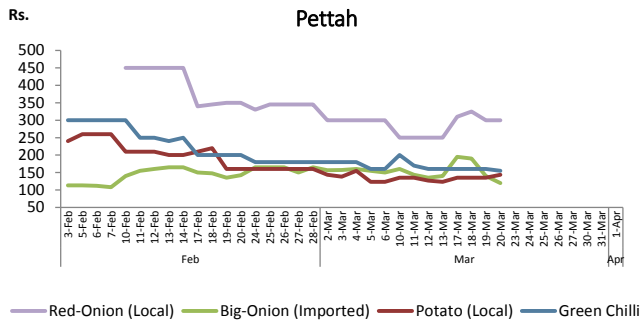

Other

Item	Wholesale Prices				Retail Prices			
	Pettah		Dambulla		Pettah		Dambulla	
	Yesterday	Today	Yesterday	Today	Yesterday	Today	Yesterday	Today
	Rs./kg		Rs./kg		Rs./kg		Rs./kg	
Red-Onion (local)	300.00	300.00	190.00	200.00	n.a.	n.a.	n.a.	210.00
Red-Onion (Imp)	n.a.	n.a.	215.00	228.00	n.a.	n.a.	n.a.	238.00
Big-Onion (local)	n.a.	n.a.	n.a.	n.a.	n.a.	n.a.	n.a.	n.a.
Big-Onion (Imp)	133.00	133.00	138.00	128.00	n.a.	n.a.	n.a.	138.00
Potato (local)	140.00	150.00	148.00	148.00	n.a.	n.a.	n.a.	158.00
Potato (Imp)	140.00	140.00			n.a.	n.a.		
Dried Chilli (Imp)	400.00	400.00	n.a.	388.00	n.a.	n.a.	n.a.	398.00
Coconut (Rs./Nut)	n.a.	n.a.	64.00	64.00	n.a.	n.a.	n.a.	69.00
Coconut oil (Rs./Ltr)	420.00	420.00			n.a.	n.a.		
Dhal	n.a.	n.a.			n.a.	n.a.		
Sugar	101.00	101.00			n.a.	n.a.		
Egg (Rs./Each)	n.a.	n.a.			n.a.	n.a.		
Katta	880.00	880.00			n.a.	n.a.		
Sprat	550.00	550.00			n.a.	n.a.		
Green Chilli	130.00	110.00	63.00	95.00	n.a.	n.a.	n.a.	115.00
Lime	150.00	150.00	148.00	145.00	n.a.	n.a.	n.a.	155.00

■ Price increased by more than 5% compared yesterday's price.
■ Price decreased by more than 5% compared yesterday's price.

Daily Retail Prices

Note:
Retail trade activities were not carried out in Dambulla market yesterday and in Pettah market since last Friday.