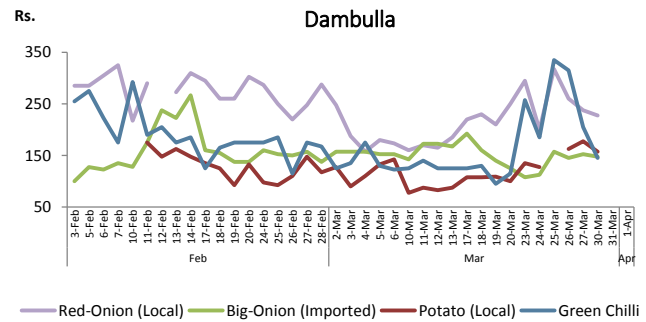

Other

Item	Wholesale Prices				Retail Prices			
	Pettah		Dambulla		Pettah		Dambulla	
	Yesterday	Today	Yesterday	Today	Yesterday	Today	Yesterday	Today
	Rs./kg		Rs./kg		Rs./kg		Rs./kg	
Red-Onion (local)	300.00	300.00	190.00	200.00	n.a.	n.a.	n.a.	210.00
Red-Onion (Imp)	n.a.	n.a.	215.00	228.00	n.a.	n.a.	n.a.	238.00
Big-Onion (local)	n.a.	n.a.	n.a.	n.a.	n.a.	n.a.	n.a.	n.a.
Big-Onion (Imp)	133.00	133.00	138.00	128.00	n.a.	n.a.	n.a.	138.00
Potato (local)	140.00	150.00	148.00	148.00	n.a.	n.a.	n.a.	158.00
Potato (Imp)	140.00	140.00			n.a.	n.a.		
Dried Chilli (Imp)	400.00	400.00	n.a.	388.00	n.a.	n.a.	n.a.	398.00
Coconut (Rs./Nut)	n.a.	n.a.	64.00	64.00	n.a.	n.a.	n.a.	69.00
Coconut oil (Rs./Ltr)	420.00	420.00			n.a.	n.a.		
Dhal	n.a.	n.a.			n.a.	n.a.		
Sugar	101.00	101.00			n.a.	n.a.		
Egg (Rs./Each)	n.a.	n.a.			n.a.	n.a.		
Katta	880.00	880.00			n.a.	n.a.		
Sprat	550.00	550.00			n.a.	n.a.		
Green Chilli	130.00	110.00	63.00	95.00	n.a.	n.a.	n.a.	115.00
Lime	150.00	150.00	148.00	145.00	n.a.	n.a.	n.a.	155.00

■ Price increased by more than 5% compared yesterday's price.
■ Price decreased by more than 5% compared yesterday's price.

Daily Retail Prices

Note:
Retail trade activities were not carried out in Dambulla market yesterday and in Pettah market since last Friday.