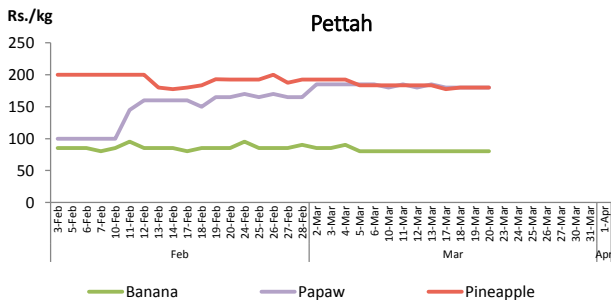

Statistics Department  
Central Bank of Sri Lanka

Vegetables

Item	Wholesale Prices				Retail Prices			
	Pettah		Dambulla		Pettah		Dambulla	
	Yesterday	Today	Yesterday	Today	Yesterday	Today	Yesterday	Today
	Rs./kg		Rs./kg		Rs./kg		Rs./kg	
Beans	90.00	90.00	58.00	75.00	n.a.	n.a.	n.a.	95.00
Carrot	150.00	150.00	95.00	145.00	n.a.	n.a.	n.a.	165.00
Cabbage	80.00	100.00	53.00	65.00	n.a.	n.a.	n.a.	85.00
Tomato	80.00	70.00	33.00	33.00	n.a.	n.a.	n.a.	53.00
Brinjal	100.00	100.00	45.00	43.00	n.a.	n.a.	n.a.	63.00
Pumpkin	70.00	65.00	43.00	43.00	n.a.	n.a.	n.a.	63.00
Snake gourd	70.00	65.00	48.00	28.00	n.a.	n.a.	n.a.	48.00

- Price increased by more than 5% compared yesterday's price.
- Price decreased by more than 5% compared yesterday's price.

Daily Retail Prices

Note: Retail trade activities were not carried out in Dambulla market yesterday and in Pettah market since last Friday.

Fruits

Item	Wholesale Prices		Retail Prices	
	Pettah		Pettah	
	Yesterday	Today	Yesterday	Today
	Rs./kg		Rs./kg	
Banana (Sour)	50.00	50.00	n.a.	n.a.
Papaw	n.a.	n.a.	n.a.	n.a.
Pineapple	n.a.	n.a.	n.a.	n.a.
			Rs./Each	
Apple (Imp)			n.a.	n.a.
Orange (Imp)			n.a.	n.a.

- Price increased by more than 5% compared yesterday's price.
- Price decreased by more than 5% compared yesterday's price.

Daily Retail Prices

Note: Retail trade activities were not carried out in Pettah market since last Friday.