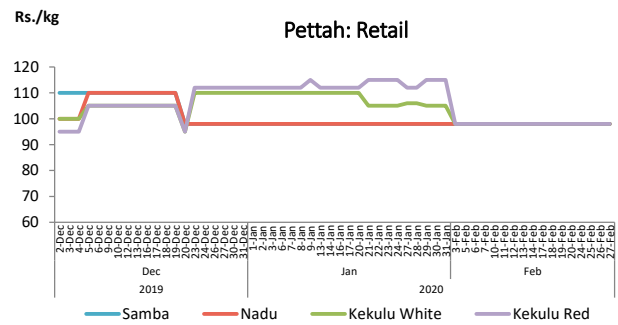

■ Price increased by more than 5% compared to Thursdays's price.
■ Price decreased by more than 5% compared to Thursdays's price.

Daily Retail Prices

Fruits

Item	Wholesale Prices		Retail Prices	
	Pettah		Pettah	
	Yesterday	Today	Yesterday	Today
	Rs./kg		Rs./kg	
Banana (Sour)	55.00	55.00	85.00	85.00
Papaw	140.00	140.00	170.00	165.00
Pineapple	160.00	160.00	200.00	188.00
			Rs./Each	
Apple (Imp)			45.00	45.00
Orange (Imp)			48.00	50.00

■ Price increased by more than 5% compared to yesterday's price.
■ Price decreased by more than 5% compared to yesterday's price.

Daily Retail Prices

Rice

Item	Wholesale Prices				Retail Prices			
	Marandagahamula		Pettah		Dambulla		Pettah	
	Yesterday	Today	Yesterday	Today	Yesterday	Today	Yesterday	Today
	Rs./kg		Rs./kg		Rs./kg		Rs./kg	
Samba	87.00	87.00	96.00	96.00	98.00	98.00	98.00	98.00
Nadu	85.00	85.00	96.00	96.00	92.00	92.00	98.00	98.00
Kekulu White	83.00	83.00	93.00	93.00	88.00	88.00	98.00	98.00
Kekulu Red	87.00	87.00	92.00	92.00	92.00	92.00	98.00	98.00

- Price increased by more than 5% compared to yesterday's price.
- Price decreased by more than 5% compared to yesterday's price.

Daily Wholesale and Retail Prices

Fish

Item	Wholesale Prices				Retail Prices			
	Peliyagoda		Negombo		Peliyagoda		Negombo	
	Yesterday	Today	Yesterday	Today	Yesterday	Today	Yesterday	Today
	Rs./kg		Rs./kg		Rs./kg		Rs./kg	
Kelawalla	500.00	500.00	630.00	650.00	800.00	800.00	950.00	950.00
Thalapath	800.00	800.00	750.00	750.00	1,000.00	1,000.00	1,050.00	1,050.00
Balaya	320.00	320.00	420.00	420.00	420.00	420.00	700.00	700.00
Paraw	600.00	n.a.	580.00	600.00	900.00	n.a.	900.00	900.00
Salaya	220.00	200.00	180.00	180.00	260.00	250.00	260.00	260.00
Hurulla	500.00	500.00	360.00	350.00	600.00	600.00	450.00	450.00