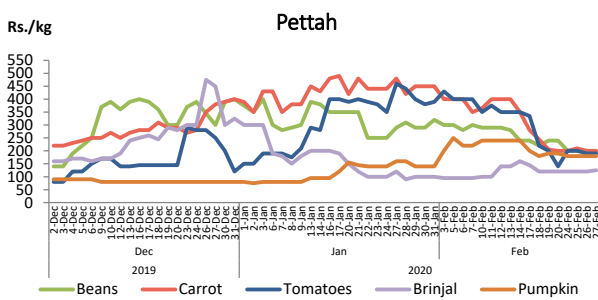

Vegetables

Item	Wholesale Prices				Retail Prices			
	Pettah		Dambulla		Pettah		Dambulla	
	Yesterday	Today	Yesterday	Today	Yesterday	Today	Yesterday	Today
	Rs./kg		Rs./kg		Rs./kg		Rs./kg	
Beans	150.00	145.00	105.00	125.00	200.00	200.00	125.00	145.00
Carrot	150.00	150.00	135.00	145.00	200.00	200.00	155.00	165.00
Cabbage	80.00	85.00	75.00	68.00	130.00	130.00	95.00	88.00
Tomatoes	140.00	140.00	95.00	125.00	190.00	190.00	115.00	145.00
Brinjal	85.00	85.00	75.00	115.00	120.00	125.00	95.00	135.00
Pumpkin	140.00	140.00	95.00	105.00	180.00	180.00	115.00	125.00
Snake gourd	80.00	80.00	75.00	58.00	120.00	120.00	95.00	78.00

■ Price increased by more than 5% compared to Thursdays's price.
■ Price decreased by more than 5% compared to Thursdays's price.

Daily Retail Prices