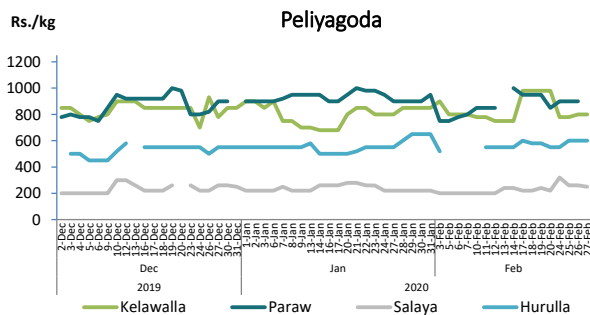

Daily Retail Prices