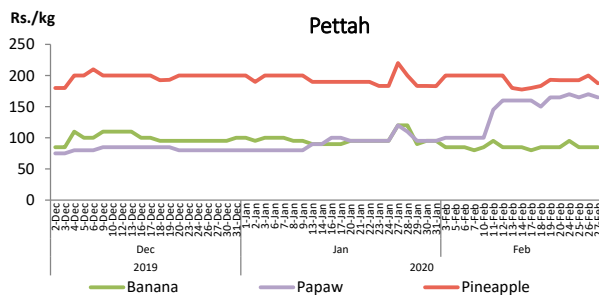

Note: The above mentioned prices denotes the **retail prices** reported as of today in relevant markets

Statistics Department
Central Bank of Sri Lanka

Vegetables

Item	Wholesale Prices				Retail Prices			
	Pettah		Dambulla		Pettah		Dambulla	
	Yesterday	Today	Yesterday	Today	Yesterday	Today	Yesterday	Today
	Rs./kg		Rs./kg		Rs./kg		Rs./kg	
Beans	150.00	145.00	105.00	125.00	200.00	200.00	125.00	145.00
Carrot	150.00	150.00	135.00	145.00	200.00	200.00	155.00	165.00
Cabbage	80.00	85.00	75.00	68.00	130.00	130.00	95.00	88.00
Tomatoes	140.00	140.00	95.00	125.00	190.00	190.00	115.00	145.00
Brinjal	85.00	85.00	75.00	115.00	120.00	125.00	95.00	135.00
Pumpkin	140.00	140.00	95.00	105.00	180.00	180.00	115.00	125.00
Snake gourd	80.00	80.00	75.00	58.00	120.00	120.00	95.00	78.00

■ Price increased by more than 5% compared to Thursdays's price.
■ Price decreased by more than 5% compared to Thursdays's price.

Daily Retail Prices

Fruits

Item	Wholesale Prices		Retail Prices	
	Pettah		Pettah	
	Yesterday	Today	Yesterday	Today
	Rs./kg		Rs./kg	
Banana (Sour)	55.00	55.00	85.00	85.00
Papaw	140.00	140.00	170.00	165.00
Pineapple	160.00	160.00	200.00	188.00
			Rs./Each	
Apple (Imp)			45.00	45.00
Orange (Imp)			48.00	50.00

■ Price increased by more than 5% compared to yesterday's price.
■ Price decreased by more than 5% compared to yesterday's price.

Daily Retail Prices

Rice

Item	Wholesale Prices				Retail Prices			
	Marandagahamula		Pettah		Dambulla		Pettah	
	Yesterday	Today	Yesterday	Today	Yesterday	Today	Yesterday	Today
	Rs./kg		Rs./kg		Rs./kg		Rs./kg	
Samba	87.00	87.00	96.00	96.00	98.00	98.00	98.00	98.00
Nadu	85.00	85.00	96.00	96.00	92.00	92.00	98.00	98.00
Kekulu White	83.00	83.00	93.00	93.00	88.00	88.00	98.00	98.00
Kekulu Red	87.00	87.00	92.00	92.00	92.00	92.00	98.00	98.00