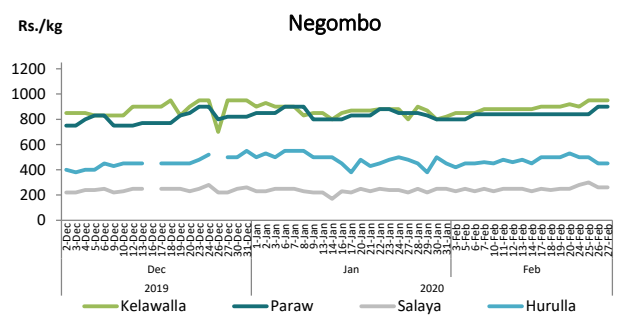

Daily Retail Prices