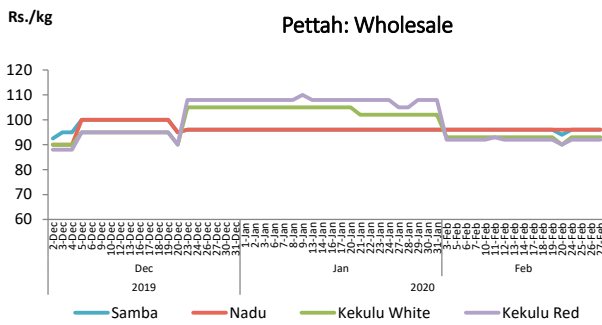

■ Price increased by more than 5% compared to Thursdays's price.
■ Price decreased by more than 5% compared to Thursdays's price.

Daily Retail Prices

Fruits

Item	Wholesale Prices		Retail Prices	
	Pettah		Pettah	
	Yesterday	Today	Yesterday	Today
	Rs./kg		Rs./kg	
Banana (Sour)	55.00	55.00	85.00	85.00
Papaw	140.00	140.00	170.00	165.00
Pineapple	160.00	160.00	200.00	188.00
			Rs./Each	
Apple (Imp)			45.00	45.00
Orange (Imp)			48.00	50.00

■ Price increased by more than 5% compared to yesterday's price.
■ Price decreased by more than 5% compared to yesterday's price.

Daily Retail Prices

Rice

Item	Wholesale Prices				Retail Prices			
	Marandagahamula		Pettah		Dambulla		Pettah	
	Yesterday	Today	Yesterday	Today	Yesterday	Today	Yesterday	Today
	Rs./kg		Rs./kg		Rs./kg		Rs./kg	
Samba	87.00	87.00	96.00	96.00	98.00	98.00	98.00	98.00
Nadu	85.00	85.00	96.00	96.00	92.00	92.00	98.00	98.00
Kekulu White	83.00	83.00	93.00	93.00	88.00	88.00	98.00	98.00
Kekulu Red	87.00	87.00	92.00	92.00	92.00	92.00	98.00	98.00

- Price increased by more than 5% compared to yesterday's price.
- Price decreased by more than 5% compared to yesterday's price.

Daily Wholesale and Retail Prices

Fish

Item	Wholesale Prices				Retail Prices			
	Peliyagoda		Negombo		Peliyagoda		Negombo	
	Yesterday	Today	Yesterday	Today	Yesterday	Today	Yesterday	Today
	Rs./kg		Rs./kg		Rs./kg		Rs./kg	
Kelawalla	500.00	500.00	630.00	650.00	800.00	800.00	950.00	950.00
Thalapath	800.00	800.00	750.00	750.00	1,000.00	1,000.00	1,050.00	1,050.00
Balaya	320.00	320.00	420.00	420.00	420.00	420.00	700.00	700.00
Paraw	600.00	n.a.	580.00	600.00	900.00	n.a.	900.00	900.00
Salaya	220.00	200.00	180.00	180.00	260.00	250.00	260.00	260.00
Hurulla	500.00	500.00	360.00	350.00	600.00	600.00	450.00	450.00