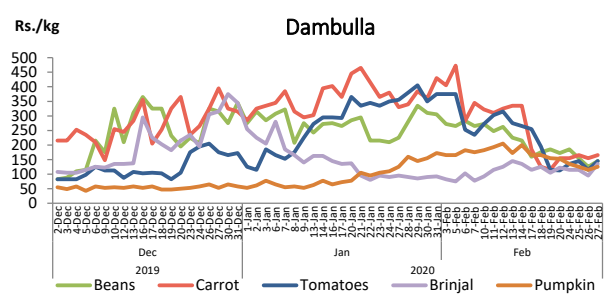

Vegetables

Item	Wholesale Prices				Retail Prices			
	Pettah		Dambulla		Pettah		Dambulla	
	Yesterday	Today	Yesterday	Today	Yesterday	Today	Yesterday	Today
	Rs./kg		Rs./kg		Rs./kg		Rs./kg	
Beans	150.00	145.00	105.00	125.00	200.00	200.00	125.00	145.00
Carrot	150.00	150.00	135.00	145.00	200.00	200.00	155.00	165.00
Cabbage	80.00	85.00	75.00	68.00	130.00	130.00	95.00	88.00
Tomatoes	140.00	140.00	95.00	125.00	190.00	190.00	115.00	145.00
Brinjal	85.00	85.00	75.00	115.00	120.00	125.00	95.00	135.00
Pumpkin	140.00	140.00	95.00	105.00	180.00	180.00	115.00	125.00
Snake gourd	80.00	80.00	75.00	58.00	120.00	120.00	95.00	78.00

■ Price increased by more than 5% compared to Thursdays's price.
■ Price decreased by more than 5% compared to Thursdays's price.

Daily Retail Prices