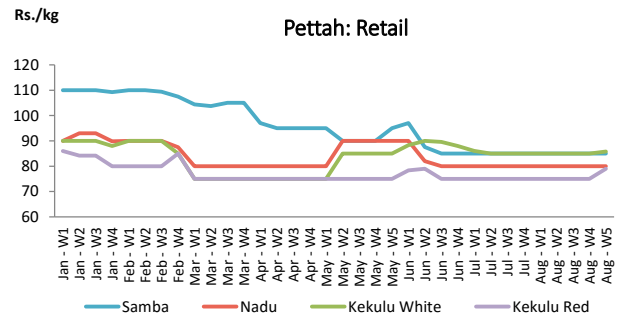

■ Price increased by more than 5% compared to previous week average price.
■ Price decreased by more than 5% compared to previous week average price.

Average Weekly Retail Prices

Fruits

Item	Wholesale Prices		Retail Prices	
	Pettah		Pettah	
	Previous Week	Today	Previous Week	Today
	Rs./kg		Rs./kg	
Banana (Sour)	87.00	100.00	122.00	130.00
Papaw	80.00	100.00	101.00	120.00
Pineapple	141.00	140.00	180.00	180.00
			Rs./Each	
Apple (Imp)			51.00	50.00
Orange (Imp)			50.00	50.00

■ Price increased by more than 5% compared to previous week average price.
■ Price decreased by more than 5% compared to previous week average price.

Average Weekly Retail Prices

Rice

Item	Wholesale Prices				Retail Prices			
	Marandagahamula		Pettah		Dambulla		Pettah	
	Previous Week	Today	Previous Week	Today	Previous Week	Today	Previous Week	Today
	Rs./kg		Rs./kg		Rs./kg		Rs./kg	
Samba	83.00	83.00	80.00	80.00	91.00	91.00	85.00	85.00
Nadu	82.00	83.00	76.00	75.00	86.00	88.00	80.00	80.00
Kekulu White	79.00	79.00	76.00	79.00	80.00	81.00	85.00	86.00
Kekulu Red	68.00	73.00	68.00	72.00	76.00	78.00	75.00	80.00

■ Price increased by more than 5% compared to previous week average price.
■ Price decreased by more than 5% compared to previous week average price.

Average Weekly Wholesale and Retail Prices

Fish

Item	Wholesale Prices				Retail Prices			
	Peliyagoda		Negombo		Peliyagoda		Negombo	
	Previous Week	Today	Previous Week	Today	Previous Week	Today	Previous Week	Today
	Rs./kg		Rs./kg		Rs./kg		Rs./kg	
Kelawalla	596.00	750.00	662.00	700.00	896.00	1,100.00	904.00	1,000.00
Thalapath	700.00	700.00	734.00	720.00	900.00	900.00	958.00	1,000.00
Balaya	368.00	380.00	408.00	400.00	468.00	480.00	622.00	600.00
Paraw	660.00	n.a.	624.00	630.00	956.00	n.a.	882.00	900.00
Salaya	192.00	270.00	166.00	180.00	240.00	320.00	254.00	250.00
Hurulla	380.00	400.00	338.00	380.00	480.00	500.00	434.00	500.00