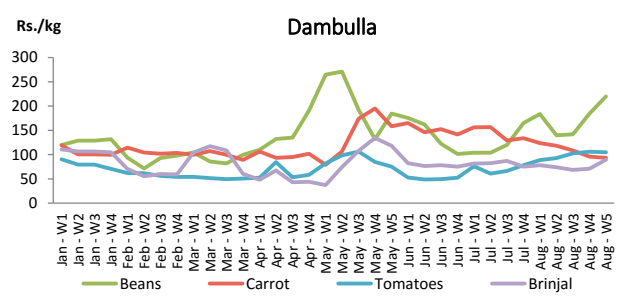

Other

- Price of **Local Big Onions** **decreased** in **Dambulla** market due to **favourable supply** from **Dambulla** and **Sigiriya** areas.
- Price of **Imported Big Onions** **increased** in both **Pettah** and **Dambulla** markets due to **low supply** from **India**.

Price of **Imported Dried Chillies** **increased** in **Pettah** market due to **low supply** from **India**, while in **Dambulla** market, price **increased** due to availability of **higher quality varieties**.

Price of **Coconut** **increased** in **Dambulla** market due to **low supply** from **Malsiripura** area.

¹ Price developments are analysed compared to average prices of the previous week.

Vegetables

Item	Wholesale Prices				Retail Prices			
	Pettah		Dambulla		Pettah		Dambulla	
	Previous Week	Today	Previous Week	Today	Previous Week	Today	Previous Week	Today
	Rs./kg		Rs./kg		Rs./kg		Rs./kg	
Beans	153.00	200.00	165.00	223.00	200.00	240.00	185.00	243.00
Carrot	77.00	65.00	76.00	78.00	118.00	100.00	96.00	98.00
Cabbage	28.00	30.00	27.00	38.00	56.00	55.00	47.00	58.00
Tomatoes	77.00	80.00	86.00	83.00	109.00	120.00	106.00	103.00
Brinjal	75.00	80.00	51.00	73.00	112.00	120.00	71.00	93.00
Pumpkin	60.00	55.00	41.00	43.00	100.00	100.00	61.00	63.00
Snake gourd	70.00	70.00	60.00	68.00	120.00	120.00	80.00	88.00

■ Price increased by more than 5% compared to previous week average price.
■ Price decreased by more than 5% compared to previous week average price.

Average Weekly Retail Prices

Fruits

Item	Wholesale Prices		Retail Prices	
	Pettah		Pettah	
	Previous Week	Today	Previous Week	Today
	Rs./kg		Rs./kg	
Banana (Sour)	87.00	100.00	122.00	130.00
Papaw	80.00	100.00	101.00	120.00
Pineapple	141.00	140.00	180.00	180.00
			Rs./Each	
Apple (Imp)			51.00	50.00
Orange (Imp)			50.00	50.00