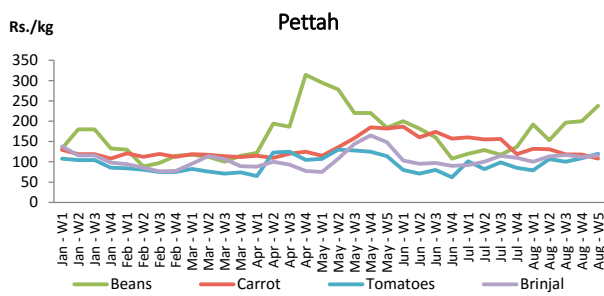

Other

- Price of **Local Big Onions** **decreased** in **Dambulla** market due to **favourable supply** from **Dambulla** and **Sigiriya** areas.
- Price of **Imported Big Onions** **increased** in both **Pettah** and **Dambulla** markets due to **low supply** from **India**.

Price of **Imported Dried Chillies** **increased** in **Pettah** market due to **low supply** from **India**, while in **Dambulla** market, price **increased** due to availability of **higher quality varieties**.

Price of **Coconut** **increased** in **Dambulla** market due to **low supply** from **Malsiripura** area.

¹ Price developments are analysed compared to average prices of the previous week.

Vegetables

Item	Wholesale Prices				Retail Prices			
	Pettah		Dambulla		Pettah		Dambulla	
	Previous Week	Today	Previous Week	Today	Previous Week	Today	Previous Week	Today
	Rs./kg		Rs./kg		Rs./kg		Rs./kg	
Beans	153.00	200.00	165.00	223.00	200.00	240.00	185.00	243.00
Carrot	77.00	65.00	76.00	78.00	118.00	100.00	96.00	98.00
Cabbage	28.00	30.00	27.00	38.00	56.00	55.00	47.00	58.00
Tomatoes	77.00	80.00	86.00	83.00	109.00	120.00	106.00	103.00
Brinjal	75.00	80.00	51.00	73.00	112.00	120.00	71.00	93.00
Pumpkin	60.00	55.00	41.00	43.00	100.00	100.00	61.00	63.00
Snake gourd	70.00	70.00	60.00	68.00	120.00	120.00	80.00	88.00

■ Price increased by more than 5% compared to previous week average price.
■ Price decreased by more than 5% compared to previous week average price.

Average Weekly Retail Prices

Fruits

Item	Wholesale Prices		Retail Prices	
	Pettah		Pettah	
	Previous Week	Today	Previous Week	Today
	Rs./kg		Rs./kg	
Banana (Sour)	87.00	100.00	122.00	130.00
Papaw	80.00	100.00	101.00	120.00
Pineapple	141.00	140.00	180.00	180.00
			Rs./Each	
Apple (Imp)			51.00	50.00
Orange (Imp)			50.00	50.00