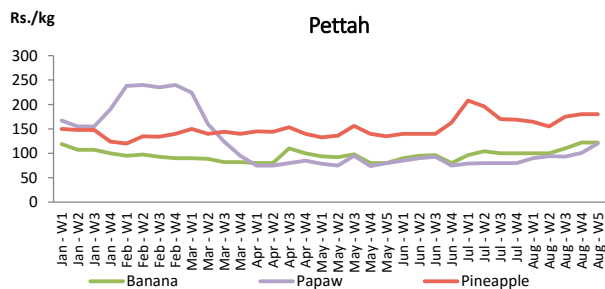

Price of **Coconut** **increased** in **Dambulla** market due to **low supply** from **Malsiripura** area.

¹ Price developments are analysed compared to average prices of the previous week.

Vegetables

Item	Wholesale Prices				Retail Prices			
	Pettah		Dambulla		Pettah		Dambulla	
	Previous Week	Today	Previous Week	Today	Previous Week	Today	Previous Week	Today
	Rs./kg		Rs./kg		Rs./kg		Rs./kg	
Beans	153.00	200.00	165.00	223.00	200.00	240.00	185.00	243.00
Carrot	77.00	65.00	76.00	78.00	118.00	100.00	96.00	98.00
Cabbage	28.00	30.00	27.00	38.00	56.00	55.00	47.00	58.00
Tomatoes	77.00	80.00	86.00	83.00	109.00	120.00	106.00	103.00
Brinjal	75.00	80.00	51.00	73.00	112.00	120.00	71.00	93.00
Pumpkin	60.00	55.00	41.00	43.00	100.00	100.00	61.00	63.00
Snake gourd	70.00	70.00	60.00	68.00	120.00	120.00	80.00	88.00

■ Price increased by more than 5% compared to previous week average price.
■ Price decreased by more than 5% compared to previous week average price.

Average Weekly Retail Prices

Fruits

Item	Wholesale Prices		Retail Prices	
	Pettah		Pettah	
	Previous Week	Today	Previous Week	Today
	Rs./kg		Rs./kg	
Banana (Sour)	87.00	100.00	122.00	130.00
Papaw	80.00	100.00	101.00	120.00
Pineapple	141.00	140.00	180.00	180.00
			Rs./Each	
Apple (Imp)			51.00	50.00
Orange (Imp)			50.00	50.00

■ Price increased by more than 5% compared to previous week average price.
■ Price decreased by more than 5% compared to previous week average price.

Average Weekly Retail Prices

Rice

Item	Wholesale Prices				Retail Prices			
	Marandagahamula		Pettah		Dambulla		Pettah	
	Previous Week	Today	Previous Week	Today	Previous Week	Today	Previous Week	Today
	Rs./kg		Rs./kg		Rs./kg		Rs./kg	
Samba	83.00	83.00	80.00	80.00	91.00	91.00	85.00	85.00
Nadu	82.00	83.00	76.00	75.00	86.00	88.00	80.00	80.00
Kekulu White	79.00	79.00	76.00	79.00	80.00	81.00	85.00	86.00
Kekulu Red	68.00	73.00	68.00	72.00	76.00	78.00	75.00	80.00