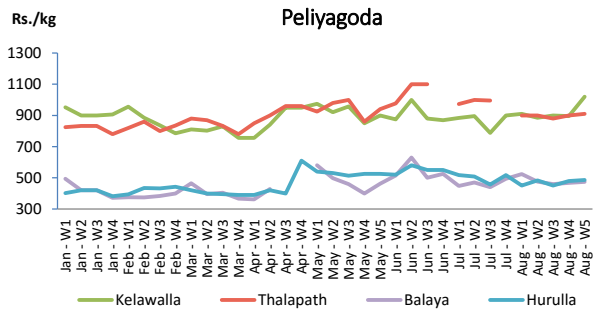

Average Weekly Retail Prices