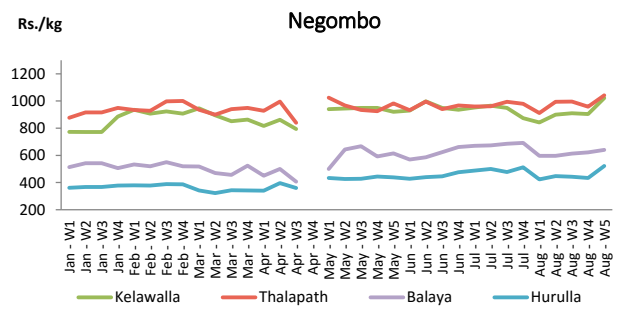

Average Weekly Retail Prices