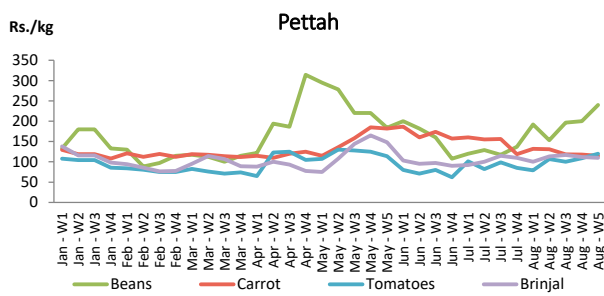

Price of **Local Potatoes** decreased in both **Pettah** and **Dambulla** markets due to **favourable supply** from **Welimada** area.

Price of **Lime** further decreased in both **Pettah** and **Dambulla** markets due to **favourable supply** from **Moneragala** and **Mahiyanganaya** areas, respectively.

¹ Price developments are analysed compared to average prices of the previous week.

Vegetables

Item	Wholesale Prices				Retail Prices			
	Pettah		Dambulla		Pettah		Dambulla	
	Previous Week	Today	Previous Week	Today	Previous Week	Today	Previous Week	Today
	Rs./kg		Rs./kg		Rs./kg		Rs./kg	
Beans	153.00	200.00	165.00	165.00	200.00	240.00	185.00	185.00
Carrot	77.00	75.00	76.00	78.00	118.00	115.00	96.00	98.00
Cabbage	28.00	30.00	27.00	30.00	56.00	55.00	47.00	50.00
Tomatoes	77.00	80.00	86.00	83.00	109.00	120.00	106.00	103.00
Brinjal	75.00	70.00	51.00	48.00	112.00	110.00	71.00	68.00
Pumpkin	60.00	60.00	41.00	45.00	100.00	100.00	61.00	65.00
Snake gourd	70.00	70.00	60.00	48.00	120.00	120.00	80.00	68.00

■ Price increased by more than 5% compared to previous week average price.
■ Price decreased by more than 5% compared to previous week average price.

Average Weekly Retail Prices

Fruits

Item	Wholesale Prices		Retail Prices	
	Pettah		Pettah	
	Previous Week	Today	Previous Week	Today
	Rs./kg		Rs./kg	
Banana (Sour)	87.00	85.00	122.00	120.00
Papaw	80.00	100.00	101.00	120.00
Pineapple	141.00	140.00	180.00	180.00
			Rs./Each	
Apple (Imp)			51.00	50.00
Orange (Imp)			50.00	50.00