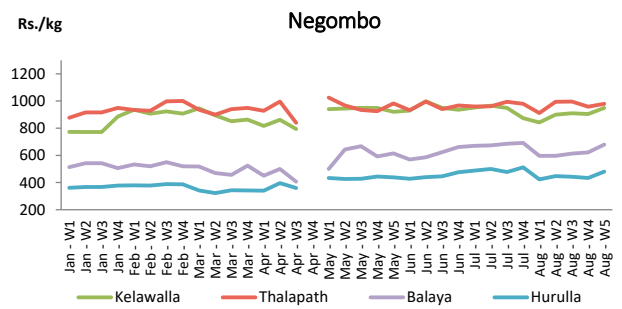

Average Weekly Retail Prices