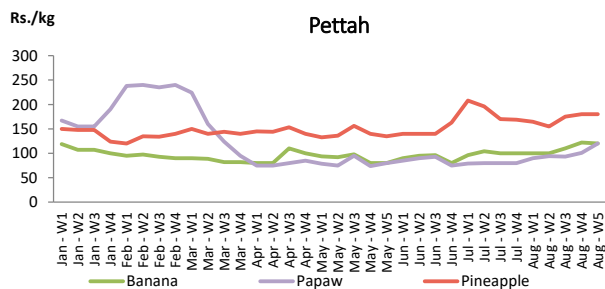

¹ Price developments are analysed compared to average prices of the previous week.

Vegetables

Item	Wholesale Prices				Retail Prices			
	Pettah		Dambulla		Pettah		Dambulla	
	Previous Week	Today	Previous Week	Today	Previous Week	Today	Previous Week	Today
	Rs./kg		Rs./kg		Rs./kg		Rs./kg	
Beans	153.00	200.00	165.00	165.00	200.00	240.00	185.00	185.00
Carrot	77.00	75.00	76.00	78.00	118.00	115.00	96.00	98.00
Cabbage	28.00	30.00	27.00	30.00	56.00	55.00	47.00	50.00
Tomatoes	77.00	80.00	86.00	83.00	109.00	120.00	106.00	103.00
Brinjal	75.00	70.00	51.00	48.00	112.00	110.00	71.00	68.00
Pumpkin	60.00	60.00	41.00	45.00	100.00	100.00	61.00	65.00
Snake gourd	70.00	70.00	60.00	48.00	120.00	120.00	80.00	68.00

■ Price increased by more than 5% compared to previous week average price.
■ Price decreased by more than 5% compared to previous week average price.

Average Weekly Retail Prices

Fruits

Item	Wholesale Prices		Retail Prices	
	Pettah		Pettah	
	Previous Week	Today	Previous Week	Today
	Rs./kg		Rs./kg	
Banana (Sour)	87.00	85.00	122.00	120.00
Papaw	80.00	100.00	101.00	120.00
Pineapple	141.00	140.00	180.00	180.00
			Rs./Each	
Apple (Imp)			51.00	50.00
Orange (Imp)			50.00	50.00

■ Price increased by more than 5% compared to previous week average price.
■ Price decreased by more than 5% compared to previous week average price.

Average Weekly Retail Prices

Rice

Item	Wholesale Prices				Retail Prices			
	Marandagahamula		Pettah		Dambulla		Pettah	
	Previous Week	Today	Previous Week	Today	Previous Week	Today	Previous Week	Today
	Rs./kg		Rs./kg		Rs./kg		Rs./kg	
Samba	83.00	83.00	80.00	80.00	91.00	91.00	85.00	85.00
Nadu	82.00	80.00	76.00	76.00	86.00	88.00	80.00	80.00
Kekulu White	79.00	80.00	76.00	76.00	80.00	81.00	85.00	85.00
Kekulu Red	68.00	69.00	68.00	68.00	76.00	78.00	75.00	75.00