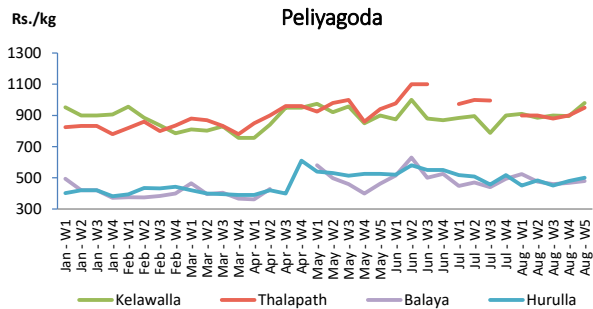

Average Weekly Retail Prices