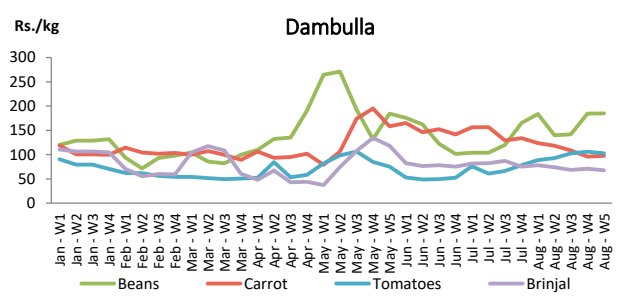

Price of **Local Potatoes** decreased in both **Pettah** and **Dambulla** markets due to **favourable supply** from **Welimada** area.

Price of **Lime** further decreased in both **Pettah** and **Dambulla** markets due to **favourable supply** from **Moneragala** and **Mahiyanganaya** areas, respectively.

¹ Price developments are analysed compared to average prices of the previous week.

Vegetables

Item	Wholesale Prices				Retail Prices			
	Pettah		Dambulla		Pettah		Dambulla	
	Previous Week	Today	Previous Week	Today	Previous Week	Today	Previous Week	Today
	Rs./kg		Rs./kg		Rs./kg		Rs./kg	
Beans	153.00	200.00	165.00	165.00	200.00	240.00	185.00	185.00
Carrot	77.00	75.00	76.00	78.00	118.00	115.00	96.00	98.00
Cabbage	28.00	30.00	27.00	30.00	56.00	55.00	47.00	50.00
Tomatoes	77.00	80.00	86.00	83.00	109.00	120.00	106.00	103.00
Brinjal	75.00	70.00	51.00	48.00	112.00	110.00	71.00	68.00
Pumpkin	60.00	60.00	41.00	45.00	100.00	100.00	61.00	65.00
Snake gourd	70.00	70.00	60.00	48.00	120.00	120.00	80.00	68.00

■ Price increased by more than 5% compared to previous week average price.
■ Price decreased by more than 5% compared to previous week average price.

Average Weekly Retail Prices

Fruits

Item	Wholesale Prices		Retail Prices	
	Pettah		Pettah	
	Previous Week	Today	Previous Week	Today
	Rs./kg		Rs./kg	
Banana (Sour)	87.00	85.00	122.00	120.00
Papaw	80.00	100.00	101.00	120.00
Pineapple	141.00	140.00	180.00	180.00
			Rs./Each	
Apple (Imp)			51.00	50.00
Orange (Imp)			50.00	50.00