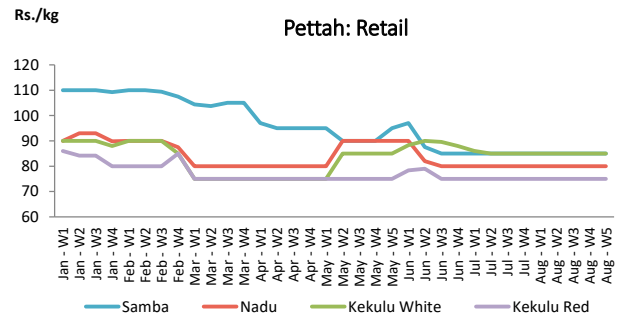

■ Price increased by more than 5% compared to previous week average price.
■ Price decreased by more than 5% compared to previous week average price.

Average Weekly Retail Prices

Fruits

Item	Wholesale Prices		Retail Prices	
	Pettah		Pettah	
	Previous Week	Today	Previous Week	Today
	Rs./kg		Rs./kg	
Banana (Sour)	87.00	85.00	122.00	120.00
Papaw	80.00	100.00	101.00	120.00
Pineapple	141.00	140.00	180.00	180.00
			Rs./Each	
Apple (Imp)			51.00	50.00
Orange (Imp)			50.00	50.00

■ Price increased by more than 5% compared to previous week average price.
■ Price decreased by more than 5% compared to previous week average price.

Average Weekly Retail Prices

Rice

Item	Wholesale Prices				Retail Prices			
	Marandagahamula		Pettah		Dambulla		Pettah	
	Previous Week	Today	Previous Week	Today	Previous Week	Today	Previous Week	Today
	Rs./kg		Rs./kg		Rs./kg		Rs./kg	
Samba	83.00	83.00	80.00	80.00	91.00	91.00	85.00	85.00
Nadu	82.00	80.00	76.00	76.00	86.00	88.00	80.00	80.00
Kekulu White	79.00	80.00	76.00	76.00	80.00	81.00	85.00	85.00
Kekulu Red	68.00	69.00	68.00	68.00	76.00	78.00	75.00	75.00

- Price increased by more than 5% compared to previous week average price.
- Price decreased by more than 5% compared to previous week average price.

Average Weekly Wholesale and Retail Prices

Fish

Item	Wholesale Prices				Retail Prices			
	Peliyagoda		Negombo		Peliyagoda		Negombo	
	Previous Week	Today	Previous Week	Today	Previous Week	Today	Previous Week	Today
	Rs./kg		Rs./kg		Rs./kg		Rs./kg	
Kelawalla	596.00	680.00	662.00	680.00	896.00	980.00	904.00	950.00
Thalapath	700.00	700.00	734.00	750.00	900.00	950.00	958.00	980.00
Balaya	368.00	380.00	408.00	450.00	468.00	480.00	622.00	680.00
Paraw	660.00	650.00	624.00	620.00	956.00	950.00	882.00	850.00
Salaya	192.00	220.00	166.00	180.00	240.00	260.00	254.00	250.00
Hurulla	380.00	400.00	338.00	380.00	480.00	500.00	434.00	480.00