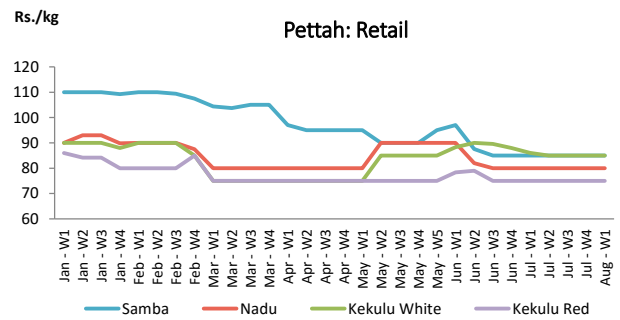

■ Price increased by more than 5% compared to previous week average price.  
■ Price decreased by more than 5% compared to previous week average price.

Average Weekly Retail Prices

Fruits

Item	Wholesale Prices		Retail Prices	
	Pettah		Pettah	
	Previous Week	Today	Previous Week	Today
	Rs./kg		Rs./kg	
Banana (Sour)	66.00	60.00	100.00	100.00
Papaw	58.00	65.00	80.00	90.00
Pineapple	129.00	120.00	169.00	163.00
			Rs./Each	
Apple (Imp)			43.00	43.00
Orange (Imp)			50.00	50.00

■ Price increased by more than 5% compared to previous week average price.  
■ Price decreased by more than 5% compared to previous week average price.

Average Weekly Retail Prices

Rice

Item	Wholesale Prices				Retail Prices			
	Marandagamula		Pettah		Dambulla		Pettah	
	Previous Week	Today	Previous Week	Today	Previous Week	Today	Previous Week	Today
	Rs./kg		Rs./kg		Rs./kg		Rs./kg	
Samba	82.00	83.00	80.00	80.00	91.00	91.00	85.00	85.00
Nadu	79.00	82.00	76.00	76.00	81.00	81.00	80.00	80.00
Kekulu White	75.00	77.00	76.00	76.00	77.00	77.00	85.00	85.00
Kekulu Red	69.00	70.00	68.00	68.00	71.00	75.00	75.00	75.00

■ Price increased by more than 5% compared to previous week average price.  
■ Price decreased by more than 5% compared to previous week average price.

Average Weekly Wholesale and Retail Prices

Fish

Item	Wholesale Prices				Retail Prices			
	Peliyagoda		Negombo		Peliyagoda		Negombo	
	Previous Week	Today	Previous Week	Today	Previous Week	Today	Previous Week	Today
	Rs./kg		Rs./kg		Rs./kg		Rs./kg	
Kelawalla	700.00	600.00	646.00	550.00	900.00	900.00	874.00	800.00
Thalapath	n.a.	700.00	712.00	700.00	n.a.	900.00	980.00	920.00
Balaya	394.00	420.00	408.00	380.00	494.00	520.00	692.00	580.00
Paraw	610.00	650.00	652.00	550.00	910.00	950.00	912.00	800.00
Salaya	244.00	180.00	162.00	130.00	276.00	230.00	236.00	200.00
Hurulla	422.00	350.00	424.00	300.00	518.00	450.00	512.00	380.00