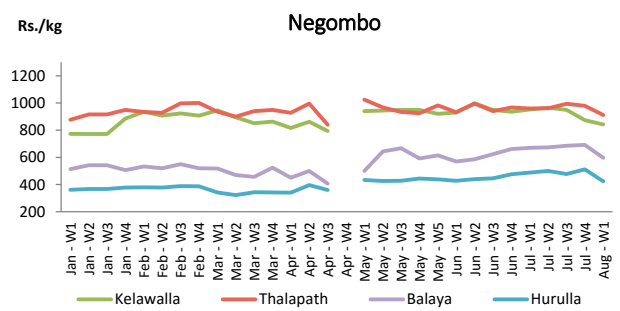

Average Weekly Retail Prices