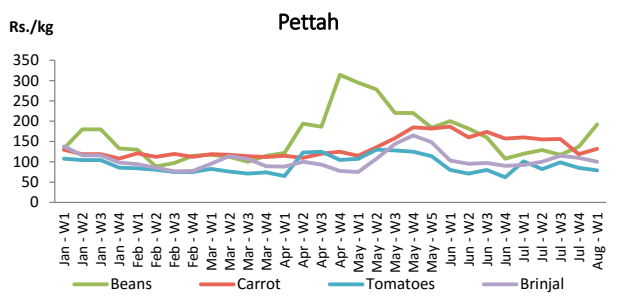

## Other

Price of **Local Potatoes** **decreased** in both **Pettah** and **Dambulla** markets due to **favourable supply** from **Welimada** area.

Price of **Green Chillies** **decreased** in **Dambulla** market due to **favourable supply** from **Anuradhapura** area.  
Price of **Green Chillies** **increased** in **Pettah** market due to availability of a **high quality** variety from **Jaffna**.

Price of **Lime** **increased** in **Dambulla** market due to **low supply** from **Mahiyanganaya** and **Thambutthegama** areas.

<sup>1</sup> Price developments are analysed compared to average prices of the previous week.

Vegetables

Item	Wholesale Prices				Retail Prices			
	Pettah		Dambulla		Pettah		Dambulla	
	Previous Week	Today	Previous Week	Today	Previous Week	Today	Previous Week	Today
	Rs./kg		Rs./kg		Rs./kg		Rs./kg	
Beans	108.00	130.00	146.00	143.00	137.00	180.00	165.00	163.00
Carrot	88.00	100.00	114.00	95.00	119.00	120.00	134.00	115.00
Cabbage	31.00	25.00	29.00	28.00	58.00	55.00	49.00	48.00
Tomatoes	53.00	50.00	58.00	63.00	85.00	80.00	78.00	83.00
Brinjal	75.00	70.00	55.00	48.00	110.00	100.00	75.00	68.00
Pumpkin	85.00	80.00	58.00	45.00	128.00	120.00	78.00	65.00
Snake gourd	70.00	70.00	51.00	48.00	120.00	120.00	71.00	68.00

■ Price increased by more than 5% compared to previous week average price.  
■ Price decreased by more than 5% compared to previous week average price.

Average Weekly Retail Prices

Fruits

Item	Wholesale Prices		Retail Prices	
	Pettah		Pettah	
	Previous Week	Today	Previous Week	Today
	Rs./kg		Rs./kg	
Banana (Sour)	66.00	60.00	100.00	100.00
Papaw	58.00	65.00	80.00	90.00
Pineapple	129.00	120.00	169.00	163.00
			Rs./Each	
Apple (Imp)			43.00	43.00
Orange (Imp)			50.00	50.00