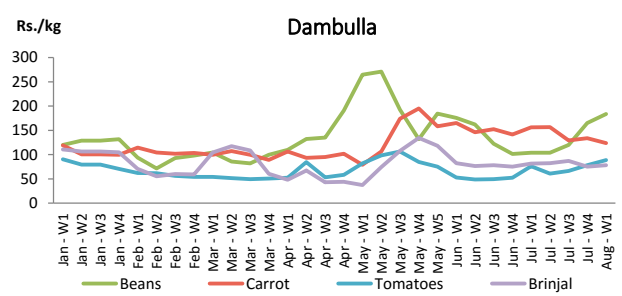

## Other

Price of **Local Potatoes** **decreased** in both **Pettah** and **Dambulla** markets due to **favourable supply** from **Welimada** area.

Price of **Green Chillies** **decreased** in **Dambulla** market due to **favourable supply** from **Anuradhapura** area.  
Price of **Green Chillies** **increased** in **Pettah** market due to availability of a **high quality** variety from **Jaffna**.

Price of **Lime** **increased** in **Dambulla** market due to **low supply** from **Mahiyanganaya** and **Thambutthegama** areas.

<sup>1</sup> Price developments are analysed compared to average prices of the previous week.

Vegetables

Item	Wholesale Prices				Retail Prices			
	Pettah		Dambulla		Pettah		Dambulla	
	Previous Week	Today	Previous Week	Today	Previous Week	Today	Previous Week	Today
	Rs./kg		Rs./kg		Rs./kg		Rs./kg	
Beans	108.00	130.00	146.00	143.00	137.00	180.00	165.00	163.00
Carrot	88.00	100.00	114.00	95.00	119.00	120.00	134.00	115.00
Cabbage	31.00	25.00	29.00	28.00	58.00	55.00	49.00	48.00
Tomatoes	53.00	50.00	58.00	63.00	85.00	80.00	78.00	83.00
Brinjal	75.00	70.00	55.00	48.00	110.00	100.00	75.00	68.00
Pumpkin	85.00	80.00	58.00	45.00	128.00	120.00	78.00	65.00
Snake gourd	70.00	70.00	51.00	48.00	120.00	120.00	71.00	68.00

■ Price increased by more than 5% compared to previous week average price.  
■ Price decreased by more than 5% compared to previous week average price.

Average Weekly Retail Prices

Fruits

Item	Wholesale Prices		Retail Prices	
	Pettah		Pettah	
	Previous Week	Today	Previous Week	Today
	Rs./kg		Rs./kg	
Banana (Sour)	66.00	60.00	100.00	100.00
Papaw	58.00	65.00	80.00	90.00
Pineapple	129.00	120.00	169.00	163.00
			Rs./Each	
Apple (Imp)			43.00	43.00
Orange (Imp)			50.00	50.00