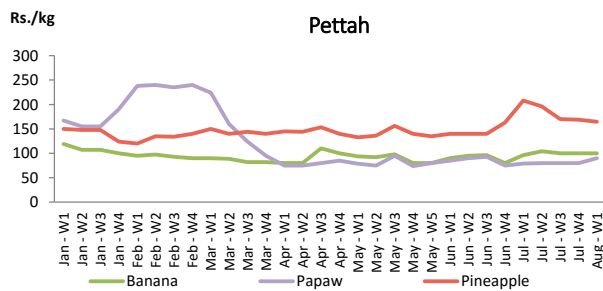

Price of **Lime** **increased** in **Dambulla** market due to **low supply** from **Mahiyanganaya** and **Thambutthegama** areas.

<sup>1</sup> Price developments are analysed compared to average prices of the previous week.

Vegetables

Item	Wholesale Prices				Retail Prices			
	Pettah		Dambulla		Pettah		Dambulla	
	Previous Week	Today	Previous Week	Today	Previous Week	Today	Previous Week	Today
	Rs./kg		Rs./kg		Rs./kg		Rs./kg	
Beans	108.00	130.00	146.00	143.00	137.00	180.00	165.00	163.00
Carrot	88.00	100.00	114.00	95.00	119.00	120.00	134.00	115.00
Cabbage	31.00	25.00	29.00	28.00	58.00	55.00	49.00	48.00
Tomatoes	53.00	50.00	58.00	63.00	85.00	80.00	78.00	83.00
Brinjal	75.00	70.00	55.00	48.00	110.00	100.00	75.00	68.00
Pumpkin	85.00	80.00	58.00	45.00	128.00	120.00	78.00	65.00
Snake gourd	70.00	70.00	51.00	48.00	120.00	120.00	71.00	68.00

■ Price increased by more than 5% compared to previous week average price.  
■ Price decreased by more than 5% compared to previous week average price.

Average Weekly Retail Prices

Fruits

Item	Wholesale Prices		Retail Prices	
	Pettah		Pettah	
	Previous Week	Today	Previous Week	Today
	Rs./kg		Rs./kg	
Banana (Sour)	66.00	60.00	100.00	100.00
Papaw	58.00	65.00	80.00	90.00
Pineapple	129.00	120.00	169.00	163.00
			Rs./Each	
Apple (Imp)			43.00	43.00
Orange (Imp)			50.00	50.00

■ Price increased by more than 5% compared to previous week average price.  
■ Price decreased by more than 5% compared to previous week average price.

Average Weekly Retail Prices

Rice

Item	Wholesale Prices				Retail Prices			
	Marandagamula		Pettah		Dambulla		Pettah	
	Previous Week	Today	Previous Week	Today	Previous Week	Today	Previous Week	Today
	Rs./kg		Rs./kg		Rs./kg		Rs./kg	
Samba	82.00	83.00	80.00	80.00	91.00	91.00	85.00	85.00
Nadu	79.00	82.00	76.00	76.00	81.00	81.00	80.00	80.00
Kekulu White	75.00	77.00	76.00	76.00	77.00	77.00	85.00	85.00
Kekulu Red	69.00	70.00	68.00	68.00	71.00	75.00	75.00	75.00