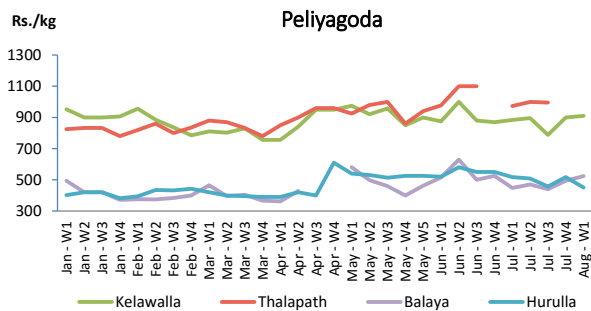

Average Weekly Retail Prices