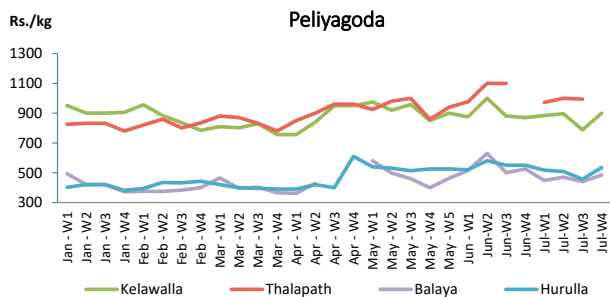

Average Weekly Retail Prices