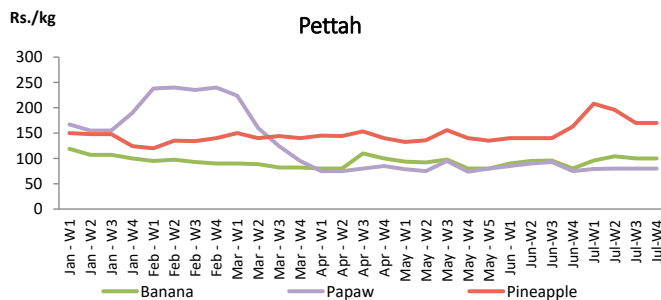

¹ Price developments are analysed compared to average prices of the previous week.

Vegetables

Item	Wholesale Prices				Retail Prices			
	Pettah		Dambulla		Pettah		Dambulla	
	Previous Week	Today	Previous Week	Today	Previous Week	Today	Previous Week	Today
	Rs./kg		Rs./kg		Rs./kg		Rs./kg	
Beans	85.00	90.00	100.00	175.00	118.00	120.00	120.00	195.00
Carrot	126.00	95.00	109.00	95.00	156.00	125.00	129.00	115.00
Cabbage	40.00	35.00	31.00	28.00	68.00	60.00	51.00	48.00
Tomatoes	66.00	55.00	46.00	58.00	99.00	90.00	66.00	78.00
Brinjal	80.00	75.00	67.00	55.00	115.00	110.00	87.00	75.00
Pumpkin	98.00	90.00	91.00	65.00	140.00	140.00	111.00	85.00
Snake gourd	70.00	70.00	44.00	53.00	115.00	120.00	64.00	73.00

■ Price increased by more than 5% compared to previous week average price.
■ Price decreased by more than 5% compared to previous week average price.

Average Weekly Retail Prices

Fruits

Item	Wholesale Prices		Retail Prices	
	Pettah		Pettah	
	Previous Week	Today	Previous Week	Today
	Rs./kg		Rs./kg	
Banana (Sour)	68.00	65.00	100.00	100.00
Papaw	58.00	60.00	80.00	80.00
Pineapple	130.00	130.00	170.00	170.00
			Rs./Each	
Apple (Imp)			43.00	43.00
Orange (Imp)			50.00	50.00

■ Price increased by more than 5% compared to previous week average price.
■ Price decreased by more than 5% compared to previous week average price.

Average Weekly Retail Prices

Rice

Item	Wholesale Prices				Retail Prices			
	Marandagamula		Pettah		Dambulla		Pettah	
	Previous Week	Today	Previous Week	Today	Previous Week	Today	Previous Week	Today
	Rs./kg		Rs./kg		Rs./kg		Rs./kg	
Samba	82.00	83.00	80.00	80.00	91.00	91.00	85.00	85.00
Nadu	79.00	79.00	76.00	76.00	81.00	81.00	80.00	80.00
Kekulu White	75.00	75.00	76.00	76.00	77.00	77.00	85.00	85.00
Kekulu Red	69.00	69.00	68.00	68.00	75.00	71.00	75.00	75.00