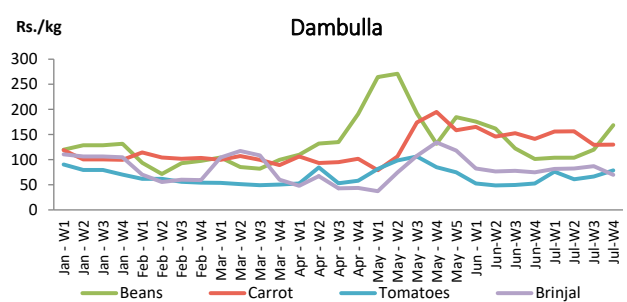

Price of **Local Red Onions** declined in both **Dambulla** and **Pettah** markets due to **favourable supply** from **Jaffna** and **Puttalam** areas.

Price of **Green Chillies** decreased sharply in **Pettah** market due to **favourable supply** from **Puttalam** and **Jaffna** areas.

¹ Price developments are analysed compared to average prices of the previous week.

Vegetables

Item	Wholesale Prices				Retail Prices			
	Pettah		Dambulla		Pettah		Dambulla	
	Previous Week	Today	Previous Week	Today	Previous Week	Today	Previous Week	Today
	Rs./kg		Rs./kg		Rs./kg		Rs./kg	
Beans	85.00	90.00	100.00	175.00	118.00	120.00	120.00	195.00
Carrot	126.00	95.00	109.00	95.00	156.00	125.00	129.00	115.00
Cabbage	40.00	35.00	31.00	28.00	68.00	60.00	51.00	48.00
Tomatoes	66.00	55.00	46.00	58.00	99.00	90.00	66.00	78.00
Brinjal	80.00	75.00	67.00	55.00	115.00	110.00	87.00	75.00
Pumpkin	98.00	90.00	91.00	65.00	140.00	140.00	111.00	85.00
Snake gourd	70.00	70.00	44.00	53.00	115.00	120.00	64.00	73.00

■ Price increased by more than 5% compared to previous week average price.
■ Price decreased by more than 5% compared to previous week average price.

Average Weekly Retail Prices

Fruits

Item	Wholesale Prices		Retail Prices	
	Pettah		Pettah	
	Previous Week	Today	Previous Week	Today
	Rs./kg		Rs./kg	
Banana (Sour)	68.00	65.00	100.00	100.00
Papaw	58.00	60.00	80.00	80.00
Pineapple	130.00	130.00	170.00	170.00
			Rs./Each	
Apple (Imp)			43.00	43.00
Orange (Imp)			50.00	50.00