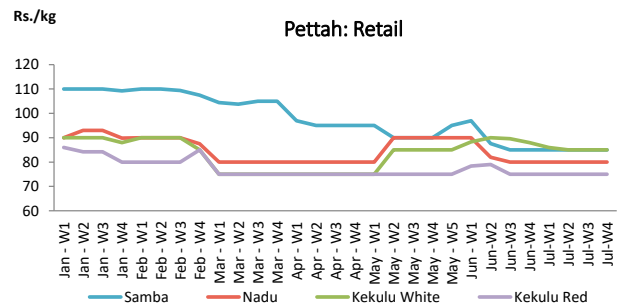

■ Price increased by more than 5% compared to previous week average price.
■ Price decreased by more than 5% compared to previous week average price.

Average Weekly Retail Prices

Fruits

Item	Wholesale Prices		Retail Prices	
	Pettah		Pettah	
	Previous Week	Today	Previous Week	Today
	Rs./kg		Rs./kg	
Banana (Sour)	68.00	65.00	100.00	100.00
Papaw	58.00	60.00	80.00	80.00
Pineapple	130.00	130.00	170.00	170.00
			Rs./Each	
Apple (Imp)			43.00	43.00
Orange (Imp)			50.00	50.00

■ Price increased by more than 5% compared to previous week average price.
■ Price decreased by more than 5% compared to previous week average price.

Average Weekly Retail Prices

Rice

Item	Wholesale Prices				Retail Prices			
	Marandagamula		Pettah		Dambulla		Pettah	
	Previous Week	Today	Previous Week	Today	Previous Week	Today	Previous Week	Today
	Rs./kg		Rs./kg		Rs./kg		Rs./kg	
Samba	82.00	83.00	80.00	80.00	91.00	91.00	85.00	85.00
Nadu	79.00	79.00	76.00	76.00	81.00	81.00	80.00	80.00
Kekulu White	75.00	75.00	76.00	76.00	77.00	77.00	85.00	85.00
Kekulu Red	69.00	69.00	68.00	68.00	75.00	71.00	75.00	75.00

■ Price increased by more than 5% compared to previous week average price.
■ Price decreased by more than 5% compared to previous week average price.

Average Weekly Wholesale and Retail Prices

Fish

Item	Wholesale Prices				Retail Prices			
	Peliyagoda		Negombo		Peliyagoda		Negombo	
	Previous Week	Today	Previous Week	Today	Previous Week	Today	Previous Week	Today
	Rs./kg		Rs./kg		Rs./kg		Rs./kg	
Kelawalla	638.00	700.00	640.00	650.00	788.00	900.00	950.00	880.00
Thalapath	795.00	n.a.	730.00	700.00	995.00	n.a.	995.00	1,000.00
Balaya	343.00	420.00	438.00	400.00	440.00	520.00	685.00	700.00
Paraw	675.00	600.00	625.00	680.00	975.00	900.00	925.00	950.00
Salaya	195.00	250.00	173.00	160.00	243.00	280.00	250.00	230.00
Hurulla	358.00	430.00	383.00	440.00	458.00	520.00	478.00	520.00