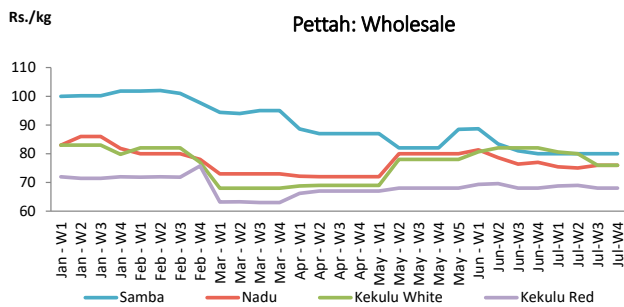

■ Price increased by more than 5% compared to previous week average price.
■ Price decreased by more than 5% compared to previous week average price.

Average Weekly Retail Prices

Fruits

Item	Wholesale Prices		Retail Prices	
	Pettah		Pettah	
	Previous Week	Today	Previous Week	Today
	Rs./kg		Rs./kg	
Banana (Sour)	68.00	65.00	100.00	100.00
Papaw	58.00	60.00	80.00	80.00
Pineapple	130.00	130.00	170.00	170.00
			Rs./Each	
Apple (Imp)			43.00	43.00
Orange (Imp)			50.00	50.00

■ Price increased by more than 5% compared to previous week average price.
■ Price decreased by more than 5% compared to previous week average price.

Average Weekly Retail Prices

Rice

Item	Wholesale Prices				Retail Prices			
	Marandagamula		Pettah		Dambulla		Pettah	
	Previous Week	Today	Previous Week	Today	Previous Week	Today	Previous Week	Today
	Rs./kg		Rs./kg		Rs./kg		Rs./kg	
Samba	82.00	83.00	80.00	80.00	91.00	91.00	85.00	85.00
Nadu	79.00	79.00	76.00	76.00	81.00	81.00	80.00	80.00
Kekulu White	75.00	75.00	76.00	76.00	77.00	77.00	85.00	85.00
Kekulu Red	69.00	69.00	68.00	68.00	75.00	71.00	75.00	75.00

■ Price increased by more than 5% compared to previous week average price.
■ Price decreased by more than 5% compared to previous week average price.

Average Weekly Wholesale and Retail Prices

Fish

Item	Wholesale Prices				Retail Prices			
	Peliyagoda		Negombo		Peliyagoda		Negombo	
	Previous Week	Today	Previous Week	Today	Previous Week	Today	Previous Week	Today
	Rs./kg		Rs./kg		Rs./kg		Rs./kg	
Kelawalla	638.00	700.00	640.00	650.00	788.00	900.00	950.00	880.00
Thalapath	795.00	n.a.	730.00	700.00	995.00	n.a.	995.00	1,000.00
Balaya	343.00	420.00	438.00	400.00	440.00	520.00	685.00	700.00
Paraw	675.00	600.00	625.00	680.00	975.00	900.00	925.00	950.00
Salaya	195.00	250.00	173.00	160.00	243.00	280.00	250.00	230.00
Hurulla	358.00	430.00	383.00	440.00	458.00	520.00	478.00	520.00