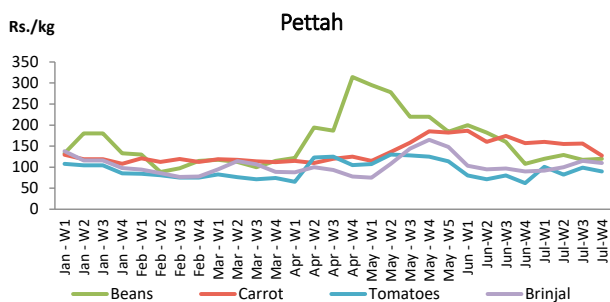

Price of **Local Red Onions** declined in both **Dambulla** and **Pettah** markets due to **favourable supply** from **Jaffna** and **Puttalam** areas.

Price of **Green Chillies** decreased sharply in **Pettah** market due to **favourable supply** from **Puttalam** and **Jaffna** areas.

¹ Price developments are analysed compared to average prices of the previous week.

Vegetables

Item	Wholesale Prices				Retail Prices			
	Pettah		Dambulla		Pettah		Dambulla	
	Previous Week	Today	Previous Week	Today	Previous Week	Today	Previous Week	Today
	Rs./kg		Rs./kg		Rs./kg		Rs./kg	
Beans	85.00	90.00	100.00	175.00	118.00	120.00	120.00	195.00
Carrot	126.00	95.00	109.00	95.00	156.00	125.00	129.00	115.00
Cabbage	40.00	35.00	31.00	28.00	68.00	60.00	51.00	48.00
Tomatoes	66.00	55.00	46.00	58.00	99.00	90.00	66.00	78.00
Brinjal	80.00	75.00	67.00	55.00	115.00	110.00	87.00	75.00
Pumpkin	98.00	90.00	91.00	65.00	140.00	140.00	111.00	85.00
Snake gourd	70.00	70.00	44.00	53.00	115.00	120.00	64.00	73.00

■ Price increased by more than 5% compared to previous week average price.
■ Price decreased by more than 5% compared to previous week average price.

Average Weekly Retail Prices

Fruits

Item	Wholesale Prices		Retail Prices	
	Pettah		Pettah	
	Previous Week	Today	Previous Week	Today
	Rs./kg		Rs./kg	
Banana (Sour)	68.00	65.00	100.00	100.00
Papaw	58.00	60.00	80.00	80.00
Pineapple	130.00	130.00	170.00	170.00
			Rs./Each	
Apple (Imp)			43.00	43.00
Orange (Imp)			50.00	50.00