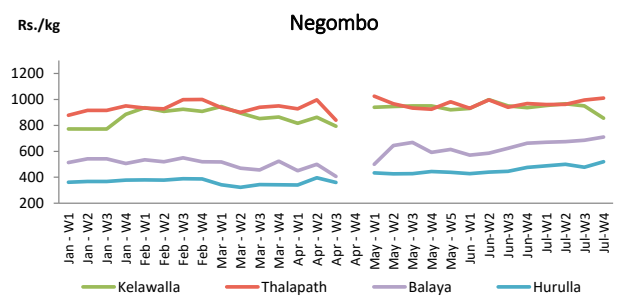

Average Weekly Retail Prices