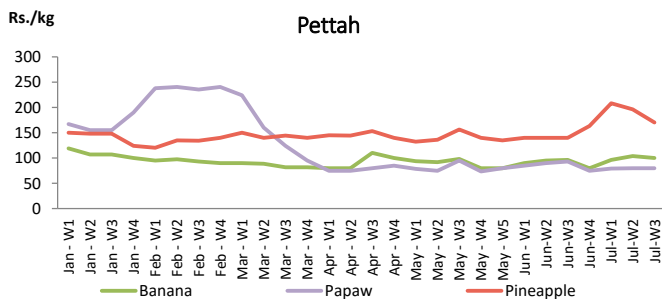

Price of **Coconut** decreased in **Pettah** market due to **high supply** from **Kurunegala** area.

Price of **Lime** increased in **Pettah** market due to **low supply** from **Bibile** area.

¹ Price developments are analysed compared to average prices of the previous week.

Vegetables

Item	Wholesale Prices				Retail Prices			
	Pettah		Dambulla		Pettah		Dambulla	
	Previous Week	Today	Previous Week	Today	Previous Week	Today	Previous Week	Today
	Rs./kg		Rs./kg		Rs./kg		Rs./kg	
Beans	90.00	80.00	84.00	105.00	129.00	120.00	104.00	125.00
Carrot	125.00	130.00	137.00	115.00	155.00	160.00	157.00	135.00
Cabbage	40.00	40.00	26.00	38.00	65.00	65.00	46.00	58.00
Tomatoes	51.00	60.00	41.00	38.00	82.00	100.00	61.00	58.00
Brinjal	60.00	80.00	63.00	75.00	100.00	110.00	83.00	95.00
Pumpkin	138.00	100.00	106.00	105.00	184.00	140.00	126.00	125.00
Snake gourd	65.00	70.00	48.00	48.00	120.00	110.00	68.00	68.00

- Price increased by more than 5% compared to previous week average price.
- Price decreased by more than 5% compared to previous week average price.

Average Weekly Retail Prices

Fruits

Item	Wholesale Prices		Retail Prices	
	Pettah		Pettah	
	Previous Week	Today	Previous Week	Today
	Rs./kg		Rs./kg	
Banana (Sour)	62.00	65.00	104.00	100.00
Papaw	50.00	60.00	80.00	80.00
Pineapple	144.00	130.00	196.00	170.00
			Rs./Each	
Apple (Imp)			43.00	43.00
Orange (Imp)			49.00	50.00

- Price increased by more than 5% compared to previous week average price.
- Price decreased by more than 5% compared to previous week average price.

Average Weekly Retail Prices

Rice

Item	Wholesale Prices				Retail Prices			
	Marandagahamula		Pettah		Dambulla		Pettah	
	Previous Week	Today	Previous Week	Today	Previous Week	Today	Previous Week	Today
	Rs./kg		Rs./kg		Rs./kg		Rs./kg	
Samba	82.00	82.00	80.00	80.00	90.00	91.00	85.00	85.00
Nadu	79.00	79.00	75.00	76.00	83.00	81.00	80.00	80.00
Kekulu White	75.00	75.00	80.00	76.00	80.00	77.00	85.00	85.00
Kekulu Red	69.00	70.00	69.00	68.00	74.00	75.00	75.00	75.00