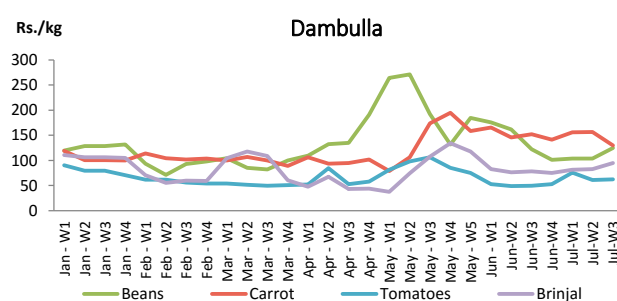

Fish

Prices of **small fish** varieties decreased in both **Peliyagoda** and **Negombo** markets due to **favourable supply** from **Northern** and **Negombo** coastal areas.

Other

Price of **Imported Red Onions** decreased in **Pettah** market due to availability of **low quality** varieties from **India**.

Price of **Coconut** decreased in **Pettah** market due to **high supply** from **Kurunegala** area.

Price of **Lime** increased in **Pettah** market due to **low supply** from **Bibile** area.

¹ Price developments are analysed compared to average prices of the previous week.

Vegetables

Item	Wholesale Prices				Retail Prices			
	Pettah		Dambulla		Pettah		Dambulla	
	Previous Week	Today	Previous Week	Today	Previous Week	Today	Previous Week	Today
	Rs./kg		Rs./kg		Rs./kg		Rs./kg	
Beans	90.00	80.00	84.00	105.00	129.00	120.00	104.00	125.00
Carrot	125.00	130.00	137.00	115.00	155.00	160.00	157.00	135.00
Cabbage	40.00	40.00	26.00	38.00	65.00	65.00	46.00	58.00
Tomatoes	51.00	60.00	41.00	38.00	82.00	100.00	61.00	58.00
Brinjal	60.00	80.00	63.00	75.00	100.00	110.00	83.00	95.00
Pumpkin	138.00	100.00	106.00	105.00	184.00	140.00	126.00	125.00
Snake gourd	65.00	70.00	48.00	48.00	120.00	110.00	68.00	68.00

- Price increased by more than 5% compared to previous week average price.
- Price decreased by more than 5% compared to previous week average price.

Average Weekly Retail Prices

Fruits

Item	Wholesale Prices		Retail Prices	
	Pettah		Pettah	
	Previous Week	Today	Previous Week	Today
	Rs./kg		Rs./kg	
Banana (Sour)	62.00	65.00	104.00	100.00
Papaw	50.00	60.00	80.00	80.00
Pineapple	144.00	130.00	196.00	170.00
			Rs./Each	
Apple (Imp)			43.00	43.00
Orange (Imp)			49.00	50.00