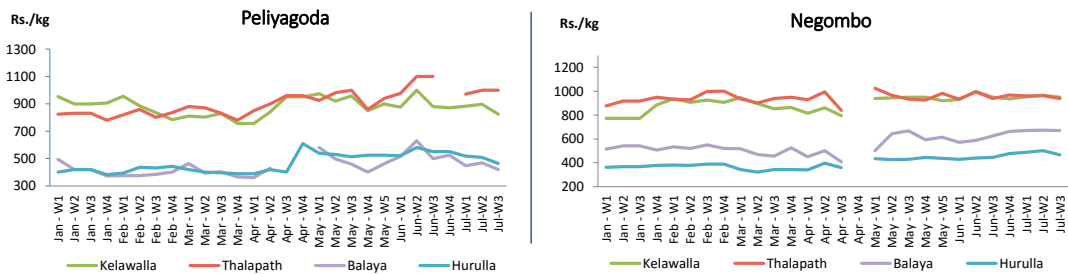

Average Weekly Retail Prices