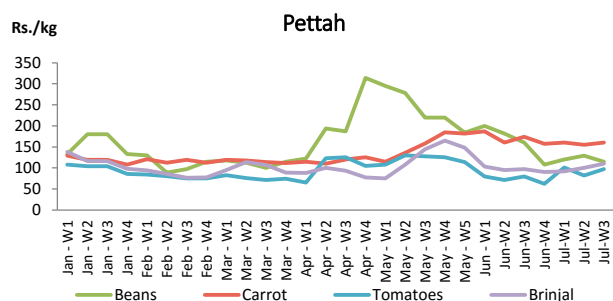

Fish

Prices of **small fish** varieties decreased in both **Peliyagoda** and **Negombo** markets due to **favourable supply** from **Northern** and **Negombo** coastal areas.

Other

Price of **Imported Red Onions** decreased in **Pettah** market due to availability of **low quality** varieties from **India**.

Price of **Coconut** decreased in **Pettah** market due to **high supply** from **Kurunegala** area.

Price of **Lime** increased in **Pettah** market due to **low supply** from **Bibile** area.

¹ Price developments are analysed compared to average prices of the previous week.

Vegetables

Item	Wholesale Prices				Retail Prices			
	Pettah		Dambulla		Pettah		Dambulla	
	Previous Week	Today	Previous Week	Today	Previous Week	Today	Previous Week	Today
	Rs./kg		Rs./kg		Rs./kg		Rs./kg	
Beans	90.00	80.00	84.00	105.00	129.00	120.00	104.00	125.00
Carrot	125.00	130.00	137.00	115.00	155.00	160.00	157.00	135.00
Cabbage	40.00	40.00	26.00	38.00	65.00	65.00	46.00	58.00
Tomatoes	51.00	60.00	41.00	38.00	82.00	100.00	61.00	58.00
Brinjal	60.00	80.00	63.00	75.00	100.00	110.00	83.00	95.00
Pumpkin	138.00	100.00	106.00	105.00	184.00	140.00	126.00	125.00
Snake gourd	65.00	70.00	48.00	48.00	120.00	110.00	68.00	68.00

- Price increased by more than 5% compared to previous week average price.
- Price decreased by more than 5% compared to previous week average price.

Average Weekly Retail Prices

Fruits

Item	Wholesale Prices		Retail Prices	
	Pettah		Pettah	
	Previous Week	Today	Previous Week	Today
	Rs./kg		Rs./kg	
Banana (Sour)	62.00	65.00	104.00	100.00
Papaw	50.00	60.00	80.00	80.00
Pineapple	144.00	130.00	196.00	170.00
			Rs./Each	
Apple (Imp)			43.00	43.00
Orange (Imp)			49.00	50.00