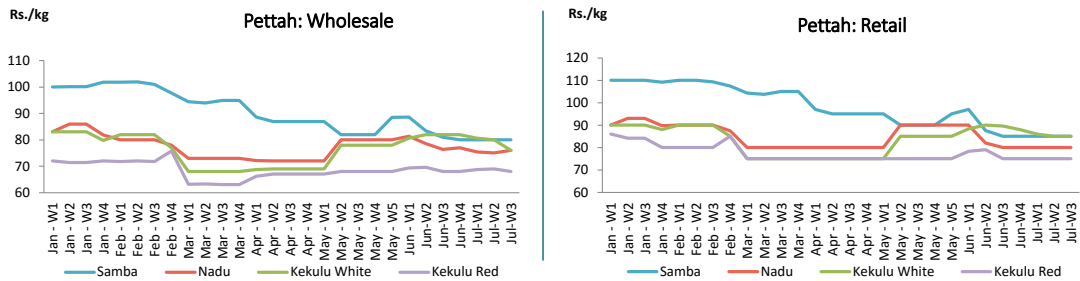

- Price increased by more than 5% compared to previous week average price.
- Price decreased by more than 5% compared to previous week average price.

Average Weekly Retail Prices

Fruits

Item	Wholesale Prices		Retail Prices	
	Pettah		Pettah	
	Previous Week	Today	Previous Week	Today
	Rs./kg		Rs./kg	
Banana (Sour)	62.00	65.00	104.00	100.00
Papaw	50.00	60.00	80.00	80.00
Pineapple	144.00	130.00	196.00	170.00
			Rs./Each	
Apple (Imp)			43.00	43.00
Orange (Imp)			49.00	50.00

- Price increased by more than 5% compared to previous week average price.
- Price decreased by more than 5% compared to previous week average price.

Average Weekly Retail Prices

Rice

Item	Wholesale Prices				Retail Prices			
	Marandagahamula		Pettah		Dambulla		Pettah	
	Previous Week	Today	Previous Week	Today	Previous Week	Today	Previous Week	Today
	Rs./kg		Rs./kg		Rs./kg		Rs./kg	
Samba	82.00	82.00	80.00	80.00	90.00	91.00	85.00	85.00
Nadu	79.00	79.00	75.00	76.00	83.00	81.00	80.00	80.00
Kekulu White	75.00	75.00	80.00	76.00	80.00	77.00	85.00	85.00
Kekulu Red	69.00	70.00	69.00	68.00	74.00	75.00	75.00	75.00

■ Price increased by more than 5% compared to previous week average price.
■ Price decreased by more than 5% compared to previous week average price.

Average Weekly Wholesale and Retail Prices

Fish

Item	Wholesale Prices				Retail Prices			
	Peliyagoda		Negombo		Peliyagoda		Negombo	
	Previous Week	Today	Previous Week	Today	Previous Week	Today	Previous Week	Today
	Rs./kg		Rs./kg		Rs./kg		Rs./kg	
Kelawalla	636.00	650.00	640.00	630.00	896.00	750.00	966.00	950.00
Thalpath	800.00	800.00	724.00	700.00	1,000.00	1,000.00	962.00	930.00
Balaya	370.00	n.a.	396.00	400.00	470.00	n.a.	674.00	660.00
Paraw	650.00	700.00	674.00	600.00	950.00	1,000.00	974.00	900.00
Salaya	246.00	200.00	166.00	150.00	290.00	250.00	258.00	220.00
Hurulla	408.00	350.00	400.00	350.00	508.00	450.00	500.00	450.00