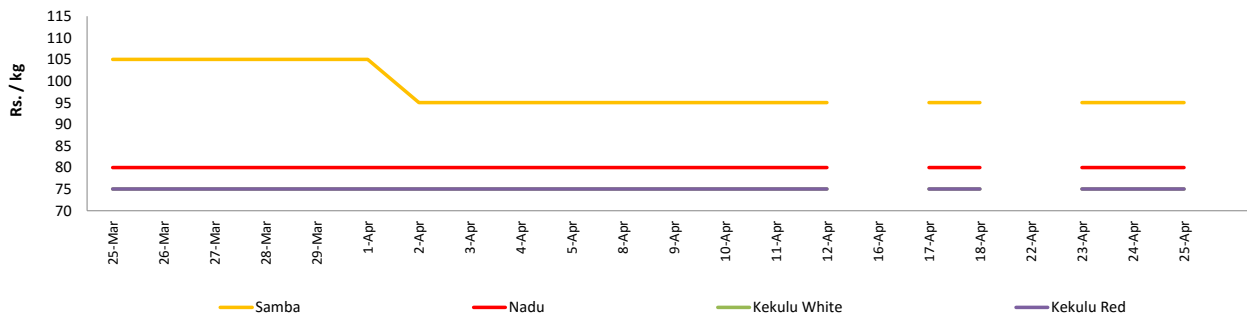

Retail: Daily Prices

Pettah