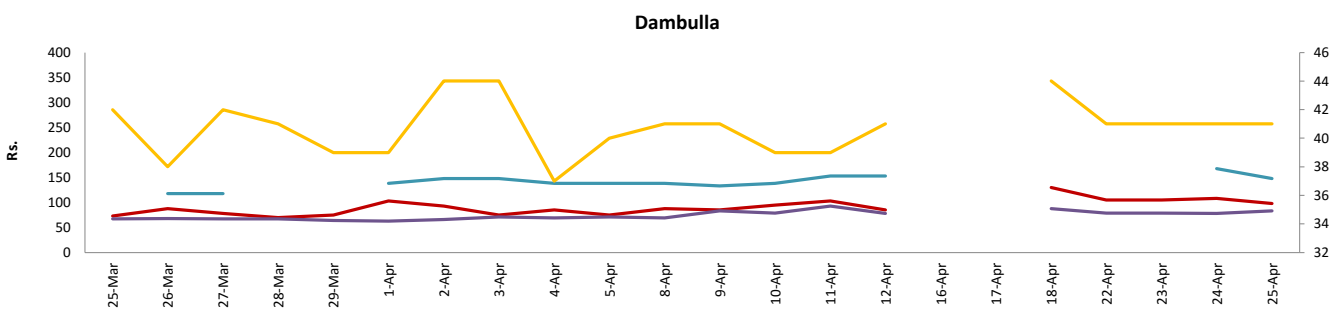

Price increased by more than 5% compared to previous week average price.
Price decreased by more than 5% compared to previous week average price.

Retail: Daily Prices

* Prices of food commodities may vary due to quality and markets among other factors.