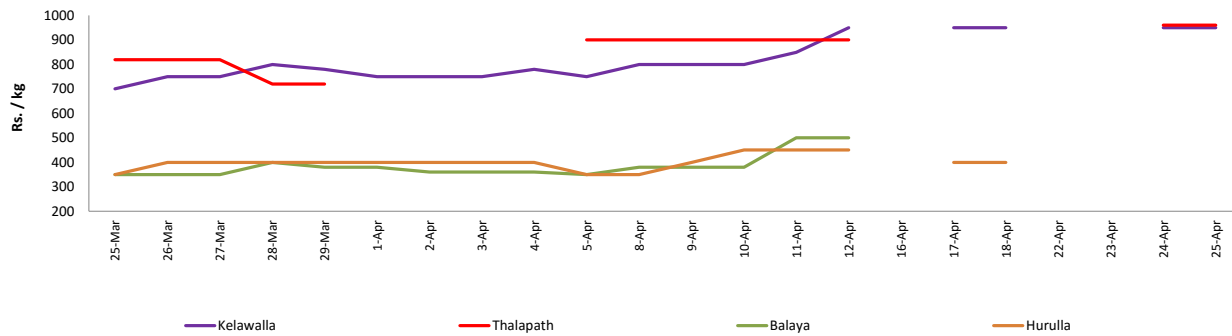

- Price increased by more than 5% compared to previous week average price.
- Price decreased by more than 5% compared to previous week average price.

Wholesale: Daily Prices

Marandaghamula

Pettah

Retail: Daily Prices

Pettah

Wholesale and Retail Prices of Selected Food Commodities - 2019-04-25

Fish

Item	Unit	Wholesale						Retail					
		Peliyagoda			Negombo			Peliyagoda			Negombo		
		Previous Week	Yesterday	Today	Previous Week	Yesterday	Today	Previous Week	Yesterday	Today	Previous Week	Yesterday	Today
Kelawalla	Rs./Kg	650.00	650.00	650.00	513.00	n.a.	n.a.	950.00	950.00	950.00	793.00	n.a.	n.a.
Thalapath	Rs./Kg	800.00	800.00	800.00	627.00	n.a.	n.a.	960.00	960.00	960.00	840.00	n.a.	n.a.
Balaya	Rs./Kg	n.a.	n.a.	n.a.	280.00	n.a.	n.a.	n.a.	n.a.	n.a.	407.00	n.a.	n.a.
Paraw	Rs./Kg	600.00	n.a.	n.a.	513.00	n.a.	n.a.	900.00	n.a.	n.a.	743.00	n.a.	n.a.
Salaya	Rs./Kg	180.00	n.a.	300.00	127.00	n.a.	n.a.	220.00	n.a.	n.a.	200.00	n.a.	n.a.
Hurulla	Rs./Kg	300.00	n.a.	500.00	240.00	n.a.	n.a.	400.00	n.a.	600.00	360.00	n.a.	n.a.

- Price increased by more than 5% compared to previous week average price.
- Price decreased by more than 5% compared to previous week average price.

Retail: Daily Prices

Peliyagoda

Negombo

Wholesale and Retail Prices of Selected Food Commodities - 2019-04-25