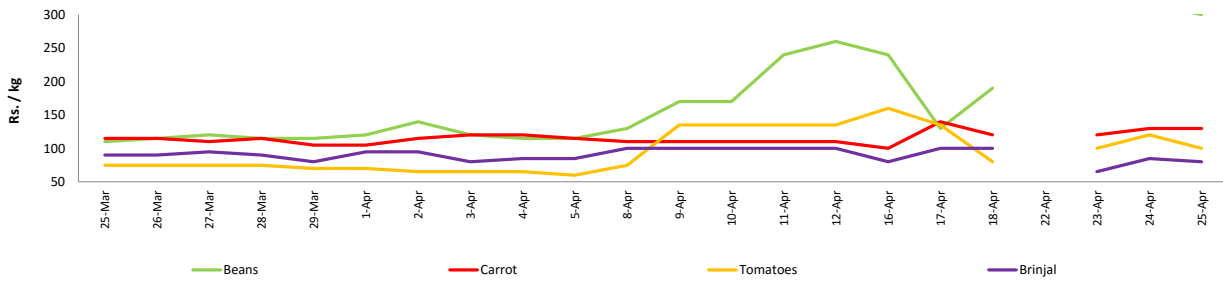

Fish

o Due to prevailing situation in the country, **trading activities** reported to be **low** in **Peliyagoda** market and **no trading activities** are carried out in **Negombo** market.

Other

o Price of **Imported Big Onions decreased** in **Pettah** market due to **favourable supply** from **India**.

¹ Price developments are analysed compared to average prices of the previous week.

Statistics Department
Central Bank of Sri Lanka

Wholesale and Retail Prices of Selected Food Commodities - 2019-04-25

Vegetables

Item	Unit	Wholesale						Retail					
		Pettah			Dambulla			Pettah			Dambulla		
		Previous Week	Yesterday	Today	Previous Week	Yesterday	Today	Previous Week	Yesterday	Today	Previous Week	Yesterday	Today
Beans	Rs./Kg	150.00	270.00	260.00	115.00	205.00	175.00	187.00	317.00	300.00	135.00	225.00	195.00
Carrot	Rs./Kg	87.00	105.00	110.00	75.00	73.00	103.00	120.00	130.00	130.00	95.00	93.00	123.00
Cabbage	Rs./Kg	57.00	50.00	50.00	43.00	33.00	35.00	85.00	83.00	100.00	63.00	53.00	55.00
Tomatoes	Rs./Kg	90.00	85.00	60.00	33.00	43.00	45.00	125.00	120.00	100.00	53.00	63.00	65.00
Brinjal	Rs./Kg	63.00	50.00	35.00	23.00	18.00	45.00	93.00	85.00	80.00	43.00	38.00	65.00
Pumpkin	Rs./Kg	30.00	50.00	50.00	23.00	40.00	45.00	57.00	70.00	80.00	43.00	60.00	65.00
Snake gourd	Rs./Kg	73.00	100.00	100.00	58.00	45.00	63.00	103.00	135.00	140.00	78.00	65.00	83.00

- Price increased by more than 5% compared to previous week average price.
- Price decreased by more than 5% compared to previous week average price.

Retail: Daily Prices

Pettah

Dambulla

Fruits

Item	Unit	Wholesale			Retail		
		Pettah			Pettah		
		Previous Week	Yesterday	Today	Previous Week	Yesterday	Today
Banana (Sour)	Rs./Kg	70.00	60.00	60.00	110.00	100.00	100.00
Papaw	Rs./Kg	57.00	55.00	50.00	80.00	95.00	80.00
Pineapple	Rs./Kg	113.00	120.00	120.00	153.00	140.00	140.00
Apple (Imp)	Rs./Each				40.00	43.00	43.00
Orange (Imp)	Rs./Each				48.00	43.00	43.00