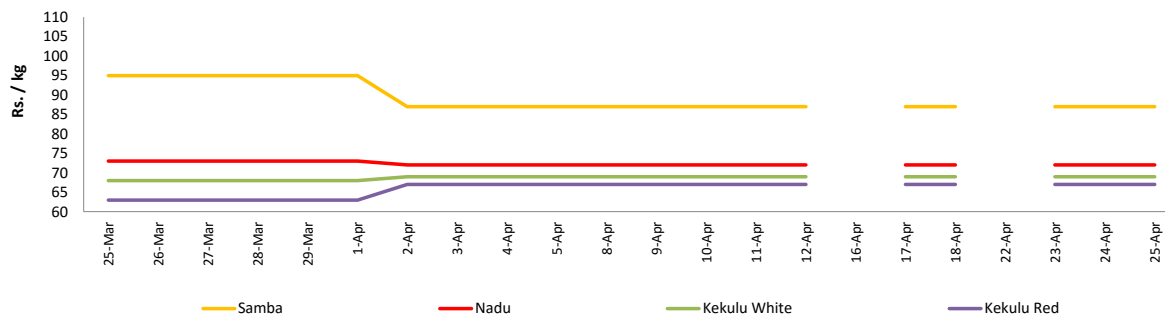

Rice

Item	Unit	Wholesale						Retail		
		Maradaghamula			Pettah			Pettah		
		Previous Week	Yesterday	Today	Previous Week	Yesterday	Today	Previous Week	Yesterday	Today
Samba	Rs./Kg	79.00	79.00	81.00	87.00	87.00	87.00	95.00	95.00	95.00
Nadu	Rs./Kg	77.00	77.00	79.00	72.00	72.00	72.00	80.00	80.00	80.00
Kekulu White	Rs./Kg	74.00	74.00	75.00	69.00	69.00	69.00	75.00	75.00	75.00
Kekulu Red	Rs./Kg	69.00	69.00	67.00	67.00	67.00	67.00	75.00	75.00	75.00

- Price increased by more than 5% compared to previous week average price.
- Price decreased by more than 5% compared to previous week average price.

Wholesale: Daily Prices

Marandaghamula

Pettah

Retail: Daily Prices