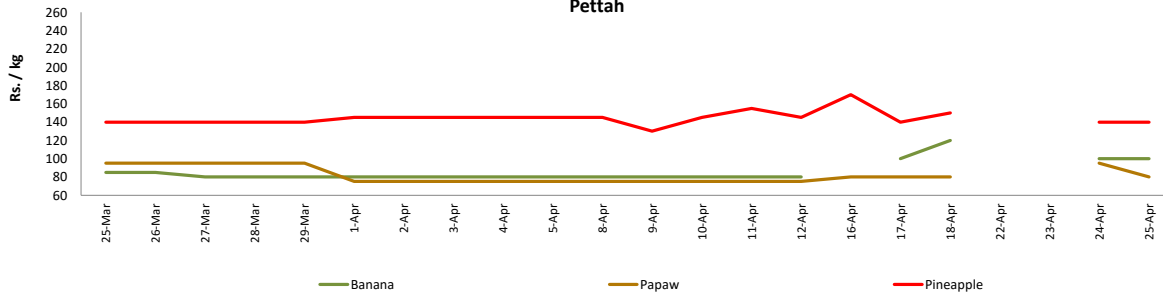

Item	Unit	Wholesale						Retail					
		Pettah			Dambulla			Pettah			Dambulla		
		Previous Week	Yesterday	Today	Previous Week	Yesterday	Today	Previous Week	Yesterday	Today	Previous Week	Yesterday	Today
Beans	Rs./Kg	150.00	270.00	260.00	115.00	205.00	175.00	187.00	317.00	300.00	135.00	225.00	195.00
Carrot	Rs./Kg	87.00	105.00	110.00	75.00	73.00	103.00	120.00	130.00	130.00	95.00	93.00	123.00
Cabbage	Rs./Kg	57.00	50.00	50.00	43.00	33.00	35.00	85.00	83.00	100.00	63.00	53.00	55.00
Tomatoes	Rs./Kg	90.00	85.00	60.00	33.00	43.00	45.00	125.00	120.00	100.00	53.00	63.00	65.00
Brinjal	Rs./Kg	63.00	50.00	35.00	23.00	18.00	45.00	93.00	85.00	80.00	43.00	38.00	65.00
Pumpkin	Rs./Kg	30.00	50.00	50.00	23.00	40.00	45.00	57.00	70.00	80.00	43.00	60.00	65.00
Snake gourd	Rs./Kg	73.00	100.00	100.00	58.00	45.00	63.00	103.00	135.00	140.00	78.00	65.00	83.00

- Price increased by more than 5% compared to previous week average price.
- Price decreased by more than 5% compared to previous week average price.

Retail: Daily Prices

Pettah

Dambulla

Fruits

Item	Unit	Wholesale			Retail		
		Pettah			Pettah		
		Previous Week	Yesterday	Today	Previous Week	Yesterday	Today
Banana (Sour)	Rs./Kg	70.00	60.00	60.00	110.00	100.00	100.00
Papaw	Rs./Kg	57.00	55.00	50.00	80.00	95.00	80.00
Pineapple	Rs./Kg	113.00	120.00	120.00	153.00	140.00	140.00
Apple (Imp)	Rs./Each				40.00	43.00	43.00
Orange (Imp)	Rs./Each				48.00	43.00	43.00

- Price increased by more than 5% compared to previous week average price.
- Price decreased by more than 5% compared to previous week average price.

Retail: Daily Prices

Pettah

Wholesale and Retail Prices of Selected Food Commodities - 2019-04-25