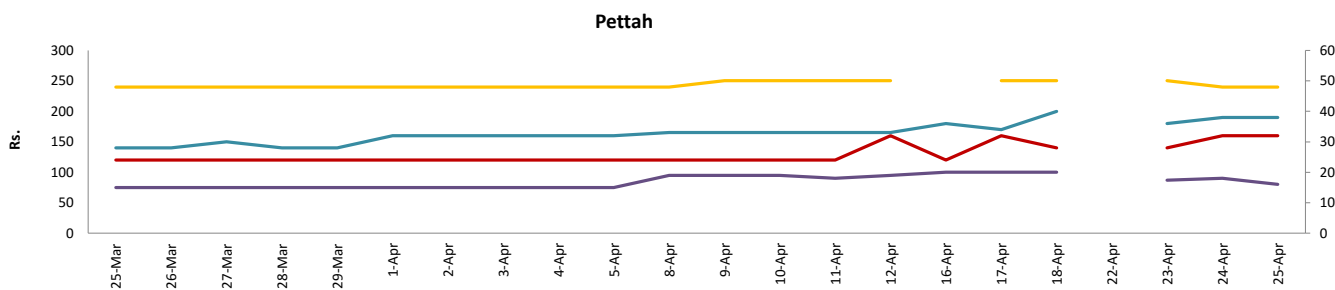

Price increased by more than 5% compared to previous week average price.
Price decreased by more than 5% compared to previous week average price.

Retail: Daily Prices

* Prices of food commodities may vary due to quality and markets among other factors.