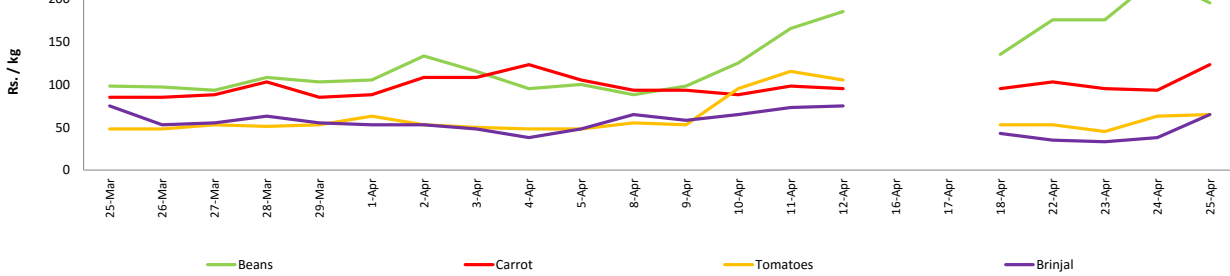

Item	Unit	Wholesale						Retail					
		Pettah			Dambulla			Pettah			Dambulla		
		Previous Week	Yesterday	Today	Previous Week	Yesterday	Today	Previous Week	Yesterday	Today	Previous Week	Yesterday	Today
Beans	Rs./Kg	150.00	270.00	260.00	115.00	205.00	175.00	187.00	317.00	300.00	135.00	225.00	195.00
Carrot	Rs./Kg	87.00	105.00	110.00	75.00	73.00	103.00	120.00	130.00	130.00	95.00	93.00	123.00
Cabbage	Rs./Kg	57.00	50.00	50.00	43.00	33.00	35.00	85.00	83.00	100.00	63.00	53.00	55.00
Tomatoes	Rs./Kg	90.00	85.00	60.00	33.00	43.00	45.00	125.00	120.00	100.00	53.00	63.00	65.00
Brinjal	Rs./Kg	63.00	50.00	35.00	23.00	18.00	45.00	93.00	85.00	80.00	43.00	38.00	65.00
Pumpkin	Rs./Kg	30.00	50.00	50.00	23.00	40.00	45.00	57.00	70.00	80.00	43.00	60.00	65.00
Snake gourd	Rs./Kg	73.00	100.00	100.00	58.00	45.00	63.00	103.00	135.00	140.00	78.00	65.00	83.00

- Price increased by more than 5% compared to previous week average price.
- Price decreased by more than 5% compared to previous week average price.

Retail: Daily Prices

Pettah

Dambulla

Fruits

Item	Unit	Wholesale			Retail		
		Pettah			Pettah		
		Previous Week	Yesterday	Today	Previous Week	Yesterday	Today
Banana (Sour)	Rs./Kg	70.00	60.00	60.00	110.00	100.00	100.00
Papaw	Rs./Kg	57.00	55.00	50.00	80.00	95.00	80.00
Pineapple	Rs./Kg	113.00	120.00	120.00	153.00	140.00	140.00
Apple (Imp)	Rs./Each				40.00	43.00	43.00
Orange (Imp)	Rs./Each				48.00	43.00	43.00

- Price increased by more than 5% compared to previous week average price.
- Price decreased by more than 5% compared to previous week average price.

Retail: Daily Prices

Pettah

Wholesale and Retail Prices of Selected Food Commodities - 2019-04-25