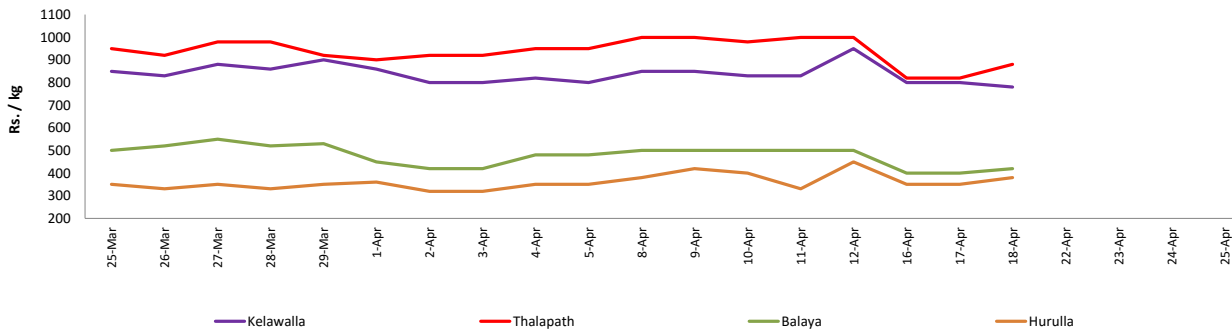

- Price increased by more than 5% compared to previous week average price.
- Price decreased by more than 5% compared to previous week average price.

Wholesale: Daily Prices

Marandaghamula

Pettah

Retail: Daily Prices

Pettah

Wholesale and Retail Prices of Selected Food Commodities - 2019-04-25

Fish

Item	Unit	Wholesale						Retail					
		Peliyagoda			Negombo			Peliyagoda			Negombo		
		Previous Week	Yesterday	Today	Previous Week	Yesterday	Today	Previous Week	Yesterday	Today	Previous Week	Yesterday	Today
Kelawalla	Rs./Kg	650.00	650.00	650.00	513.00	n.a.	n.a.	950.00	950.00	950.00	793.00	n.a.	n.a.
Thalapath	Rs./Kg	800.00	800.00	800.00	627.00	n.a.	n.a.	960.00	960.00	960.00	840.00	n.a.	n.a.
Balaya	Rs./Kg	n.a.	n.a.	n.a.	280.00	n.a.	n.a.	n.a.	n.a.	n.a.	407.00	n.a.	n.a.
Paraw	Rs./Kg	600.00	n.a.	n.a.	513.00	n.a.	n.a.	900.00	n.a.	n.a.	743.00	n.a.	n.a.
Salaya	Rs./Kg	180.00	n.a.	300.00	127.00	n.a.	n.a.	220.00	n.a.	n.a.	200.00	n.a.	n.a.
Hurulla	Rs./Kg	300.00	n.a.	500.00	240.00	n.a.	n.a.	400.00	n.a.	600.00	360.00	n.a.	n.a.

- Price increased by more than 5% compared to previous week average price.
- Price decreased by more than 5% compared to previous week average price.

Retail: Daily Prices

Peliyagoda

Negombo

Wholesale and Retail Prices of Selected Food Commodities - 2019-04-25