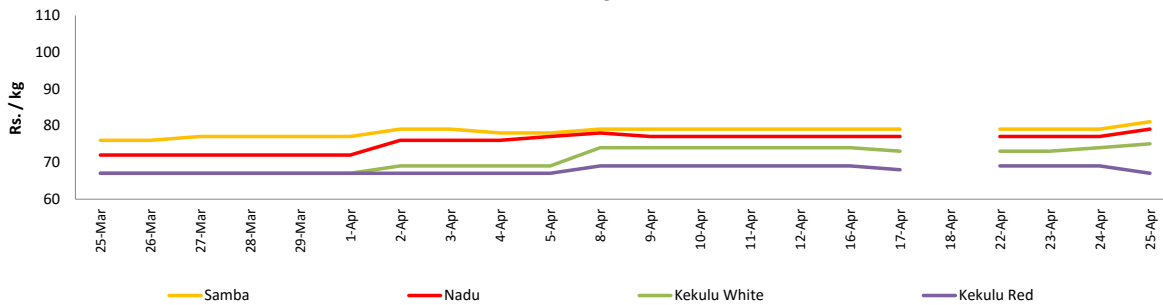

- Price increased by more than 5% compared to previous week average price.
- Price decreased by more than 5% compared to previous week average price.

Retail: Daily Prices

Pettah

Dambulla

Fruits

Item	Unit	Wholesale			Retail		
		Pettah			Pettah		
		Previous Week	Yesterday	Today	Previous Week	Yesterday	Today
Banana (Sour)	Rs./Kg	70.00	60.00	60.00	110.00	100.00	100.00
Papaw	Rs./Kg	57.00	55.00	50.00	80.00	95.00	80.00
Pineapple	Rs./Kg	113.00	120.00	120.00	153.00	140.00	140.00
Apple (Imp)	Rs./Each				40.00	43.00	43.00
Orange (Imp)	Rs./Each				48.00	43.00	43.00

- Price increased by more than 5% compared to previous week average price.
- Price decreased by more than 5% compared to previous week average price.

Retail: Daily Prices

Pettah

Wholesale and Retail Prices of Selected Food Commodities - 2019-04-25

Rice

Item	Unit	Wholesale						Retail		
		Maradaghamula			Pettah			Pettah		
		Previous Week	Yesterday	Today	Previous Week	Yesterday	Today	Previous Week	Yesterday	Today
Samba	Rs./Kg	79.00	79.00	81.00	87.00	87.00	87.00	95.00	95.00	95.00
Nadu	Rs./Kg	77.00	77.00	79.00	72.00	72.00	72.00	80.00	80.00	80.00
Kekulu White	Rs./Kg	74.00	74.00	75.00	69.00	69.00	69.00	75.00	75.00	75.00
Kekulu Red	Rs./Kg	69.00	69.00	67.00	67.00	67.00	67.00	75.00	75.00	75.00

- Price increased by more than 5% compared to previous week average price.
- Price decreased by more than 5% compared to previous week average price.

Wholesale: Daily Prices

Marandaghamula

Pettah

Retail: Daily Prices