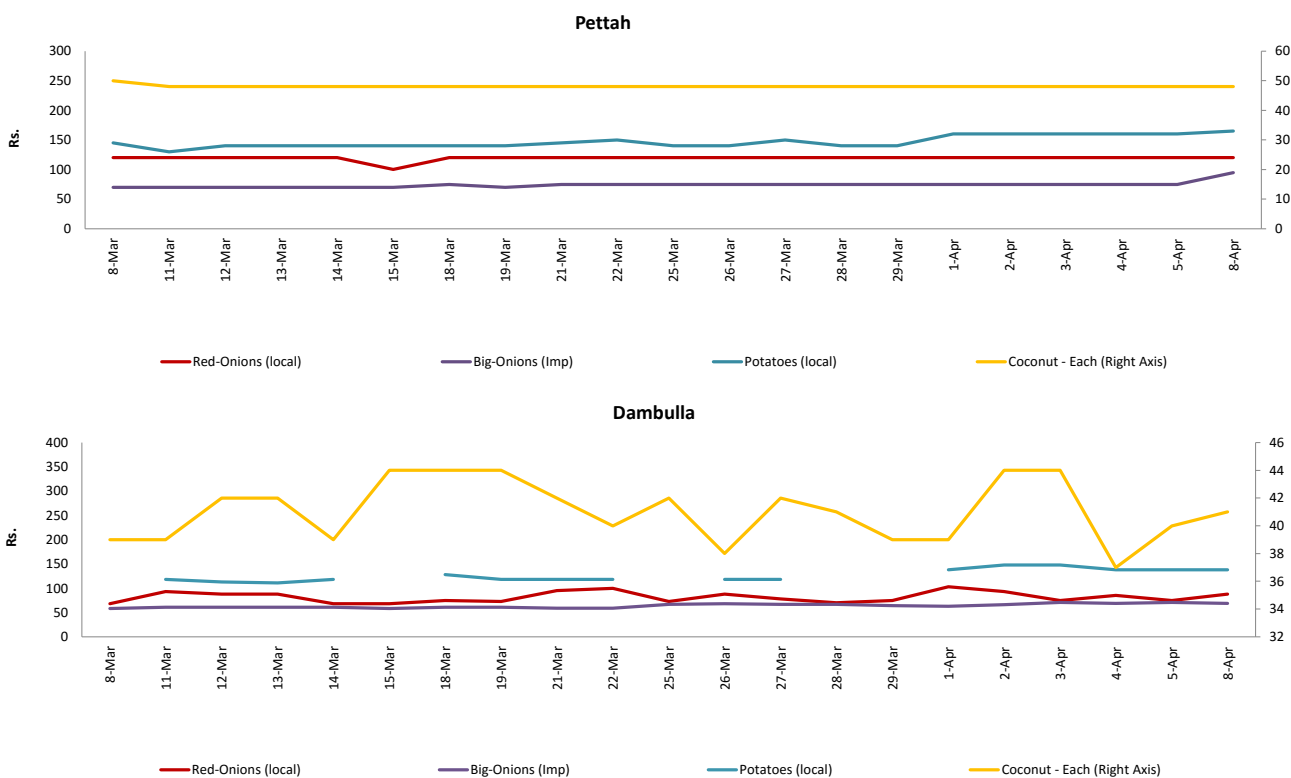

Price increased by more than 5% compared to previous week average price.
Price decreased by more than 5% compared to previous week average price.

Retail: Daily Prices

* Prices of food commodities may vary due to quality and markets among other factors.