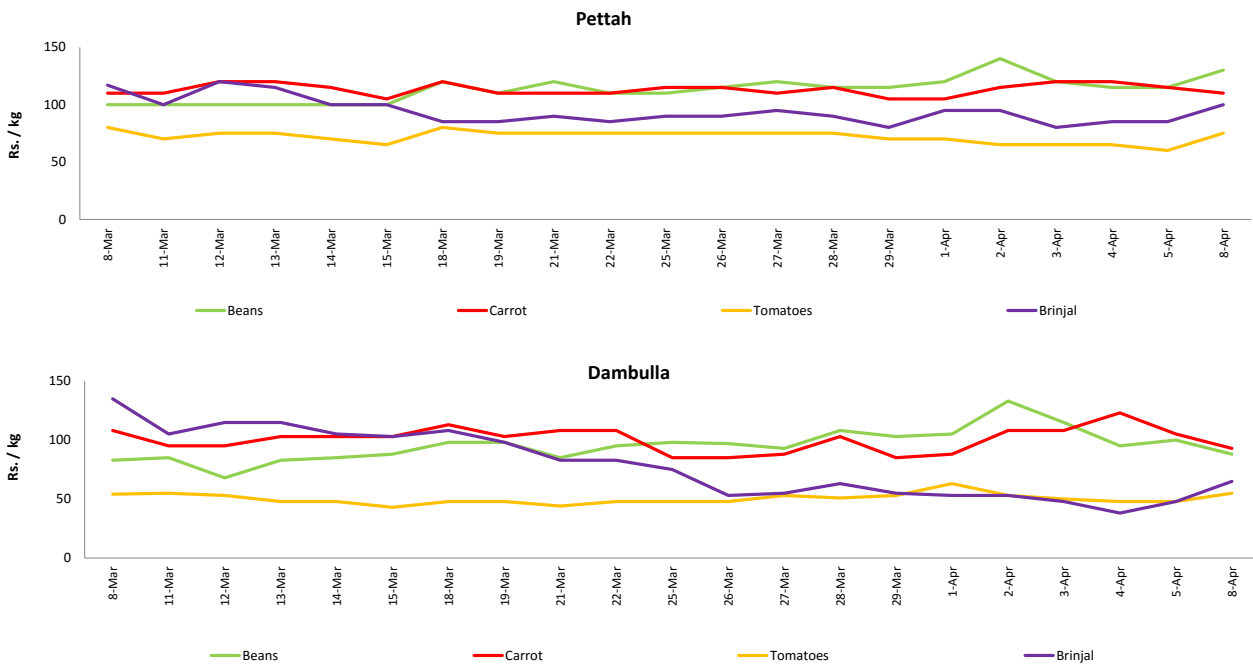

Other

- Price of **Imported Big Onions** **increased** in **Pettah** market due to **unavailability** of **Pakistan** varieties.
- Price of **Local Potatoes** **increased** in **Pettah** market due to **low supply** from **Welimada** area.

¹ Price developments are analysed compared to average prices of the previous week.

Wholesale and Retail Prices of Selected Food Commodities - 2019-04-08

Vegetables

Item	Unit	Wholesale						Retail					
		Pettah			Dambulla			Pettah			Dambulla		
		Previous Week	2019.04.05	Today	Previous Week	2019.04.05	Today	Previous Week	2019.04.05	Today	Previous Week	2019.04.05	Today
Beans	Rs./Kg	83.00	80.00	100.00	91.00	95.00	68.00	122.00	120.00	130.00	110.00	115.00	88.00
Carrot	Rs./Kg	80.00	85.00	80.00	86.00	88.00	73.00	115.00	120.00	110.00	106.00	108.00	93.00
Cabbage	Rs./Kg	48.00	48.00	50.00	30.00	28.00	28.00	75.00	75.00	75.00	50.00	48.00	48.00
Tomatoes	Rs./Kg	40.00	40.00	43.00	32.00	30.00	35.00	65.00	65.00	75.00	52.00	50.00	55.00
Brinjal	Rs./Kg	61.00	55.00	70.00	27.00	28.00	45.00	88.00	80.00	100.00	48.00	48.00	65.00
Pumpkin	Rs./Kg	20.00	20.00	20.00	12.00	14.00	18.00	47.00	45.00	50.00	32.00	34.00	38.00
Snake gourd	Rs./Kg	72.00	70.00	75.00	59.00	53.00	53.00	113.00	110.00	120.00	79.00	73.00	73.00

Price increased by more than 5% compared to previous week average price.
 Price decreased by more than 5% compared to previous week average price.

Retail: Daily Prices

Fruits

Item	Unit	Wholesale			Retail		
		Pettah			Pettah		
		Previous Week	2019.04.05	Today	Previous Week	2019.04.05	Today
Banana (Sour)	Rs./Kg	50.00	50.00	50.00	80.00	80.00	80.00
Papaw	Rs./Kg	50.00	50.00	50.00	75.00	75.00	75.00
Pineapple	Rs./Kg	120.00	120.00	120.00	145.00	145.00	145.00
Apple (Imp)	Rs./Each				40.00	38.00	40.00
Orange (Imp)	Rs./Each				46.00	43.00	50.00