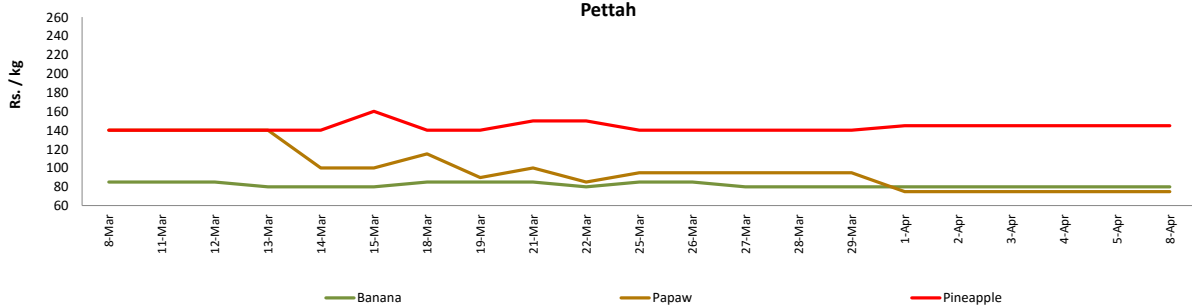

¹ Price developments are analysed compared to average prices of the previous week.

Wholesale and Retail Prices of Selected Food Commodities - 2019-04-08

Vegetables

Item	Unit	Wholesale						Retail					
		Pettah			Dambulla			Pettah			Dambulla		
		Previous Week	2019.04.05	Today	Previous Week	2019.04.05	Today	Previous Week	2019.04.05	Today	Previous Week	2019.04.05	Today
Beans	Rs./Kg	83.00	80.00	100.00	91.00	95.00	68.00	122.00	120.00	130.00	110.00	115.00	88.00
Carrot	Rs./Kg	80.00	85.00	80.00	86.00	88.00	73.00	115.00	120.00	110.00	106.00	108.00	93.00
Cabbage	Rs./Kg	48.00	48.00	50.00	30.00	28.00	28.00	75.00	75.00	75.00	50.00	48.00	48.00
Tomatoes	Rs./Kg	40.00	40.00	43.00	32.00	30.00	35.00	65.00	65.00	75.00	52.00	50.00	55.00
Brinjal	Rs./Kg	61.00	55.00	70.00	27.00	28.00	45.00	88.00	80.00	100.00	48.00	48.00	65.00
Pumpkin	Rs./Kg	20.00	20.00	20.00	12.00	14.00	18.00	47.00	45.00	50.00	32.00	34.00	38.00
Snake gourd	Rs./Kg	72.00	70.00	75.00	59.00	53.00	53.00	113.00	110.00	120.00	79.00	73.00	73.00

Price increased by more than 5% compared to previous week average price.
 Price decreased by more than 5% compared to previous week average price.

Retail: Daily Prices

Fruits

Item	Unit	Wholesale			Retail		
		Pettah			Pettah		
		Previous Week	2019.04.05	Today	Previous Week	2019.04.05	Today
Banana (Sour)	Rs./Kg	50.00	50.00	50.00	80.00	80.00	80.00
Papaw	Rs./Kg	50.00	50.00	50.00	75.00	75.00	75.00
Pineapple	Rs./Kg	120.00	120.00	120.00	145.00	145.00	145.00
Apple (Imp)	Rs./Each				40.00	38.00	40.00
Orange (Imp)	Rs./Each				46.00	43.00	50.00

Price increased by more than 5% compared to previous week average price.
 Price decreased by more than 5% compared to previous week average price.

Retail: Daily Prices
Pettah

Wholesale and Retail Prices of Selected Food Commodities - 2019-04-08