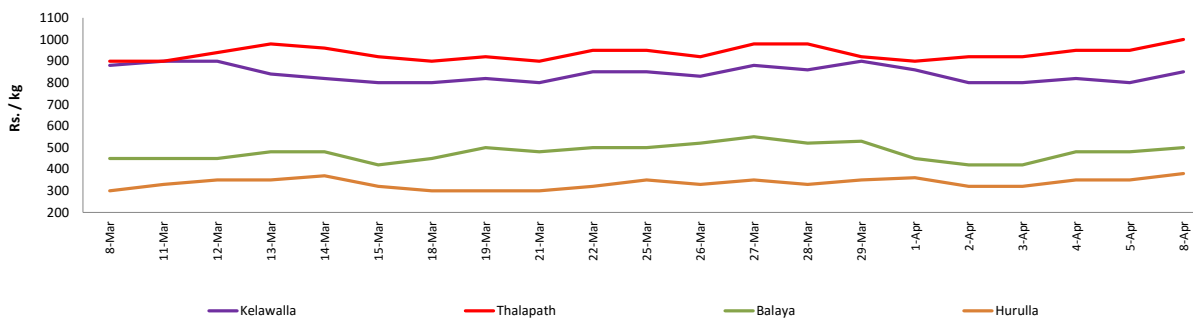

- Price increased by more than 5% compared to previous week average price.
- Price decreased by more than 5% compared to previous week average price.

Wholesale: Daily Prices

Marandaghamula

Pettah

Retail: Daily Prices

Pettah

Wholesale and Retail Prices of Selected Food Commodities - 2019-04-08

Fish

Item	Unit	Wholesale						Retail					
		Peliyagoda			Negombo			Peliyagoda			Negombo		
		Previous Week	2019.04.05	Today	Previous Week	2019.04.05	Today	Previous Week	2019.04.05	Today	Previous Week	2019.04.05	Today
Kelawalla	Rs./Kg	456.00	450.00	500.00	508.00	500.00	530.00	756.00	750.00	800.00	816.00	800.00	850.00
Thalapath	Rs./Kg	690.00	n.a.	700.00	652.00	620.00	750.00	850.00	n.a.	900.00	928.00	920.00	1000.00
Balaya	Rs./Kg	262.00	260.00	280.00	282.00	270.00	320.00	362.00	360.00	380.00	450.00	420.00	500.00
Paraw	Rs./Kg	468.00	480.00	450.00	516.00	500.00	530.00	768.00	780.00	750.00	784.00	780.00	800.00
Salaya	Rs./Kg	140.00	140.00	140.00	142.00	130.00	140.00	176.00	180.00	180.00	212.00	200.00	220.00
Hurulla	Rs./Kg	290.00	300.00	250.00	244.00	220.00	280.00	390.00	400.00	350.00	340.00	320.00	380.00

- Price increased by more than 5% compared to previous week average price.
- Price decreased by more than 5% compared to previous week average price.

Retail: Daily Prices

Peliyagoda

Negombo

Wholesale and Retail Prices of Selected Food Commodities - 2019-04-08