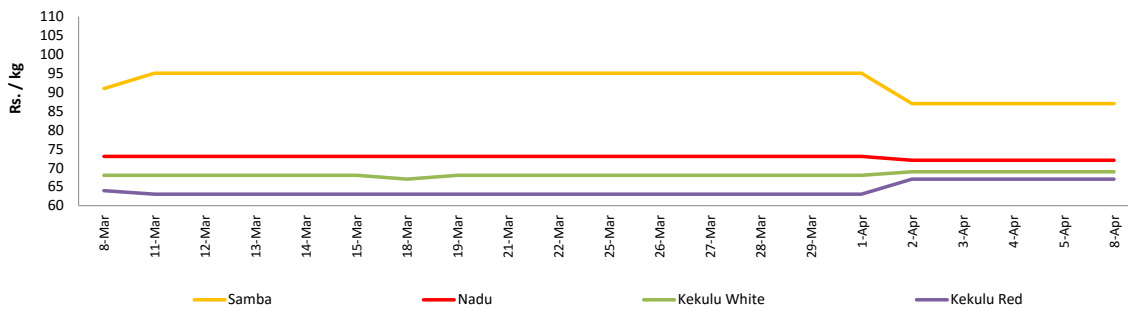

Price increased by more than 5% compared to previous week average price.
 Price decreased by more than 5% compared to previous week average price.

Retail: Daily Prices
Pettah

Wholesale and Retail Prices of Selected Food Commodities - 2019-04-08

Rice

Item	Unit	Wholesale						Retail		
		Maradaghamula			Pettah			Pettah		
		Previous Week	2019.04.05	Today	Previous Week	2019.04.05	Today	Previous Week	2019.04.05	Today
Samba	Rs./Kg	78.00	79.00	79.00	89.00	87.00	87.00	97.00	95.00	95.00
Nadu	Rs./Kg	75.00	76.00	78.00	72.00	72.00	72.00	80.00	80.00	80.00
Kekulu White	Rs./Kg	69.00	69.00	74.00	69.00	69.00	69.00	75.00	75.00	75.00
Kekulu Red	Rs./Kg	67.00	67.00	69.00	66.00	67.00	67.00	75.00	75.00	75.00

- Price increased by more than 5% compared to previous week average price.
- Price decreased by more than 5% compared to previous week average price.

Wholesale: Daily Prices

Marandaghamula

Pettah

Retail: Daily Prices