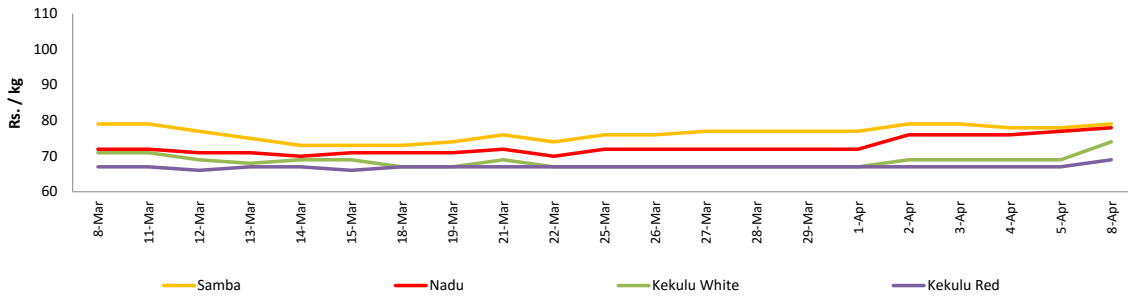

Wholesale and Retail Prices of Selected Food Commodities - 2019-04-08

Rice

Item	Unit	Wholesale						Retail		
		Maradaghamula			Pettah			Pettah		
		Previous Week	2019.04.05	Today	Previous Week	2019.04.05	Today	Previous Week	2019.04.05	Today
Samba	Rs./Kg	78.00	79.00	79.00	89.00	87.00	87.00	97.00	95.00	95.00
Nadu	Rs./Kg	75.00	76.00	78.00	72.00	72.00	72.00	80.00	80.00	80.00
Kekulu White	Rs./Kg	69.00	69.00	74.00	69.00	69.00	69.00	75.00	75.00	75.00
Kekulu Red	Rs./Kg	67.00	67.00	69.00	66.00	67.00	67.00	75.00	75.00	75.00

- Price increased by more than 5% compared to previous week average price.
- Price decreased by more than 5% compared to previous week average price.

Wholesale: Daily Prices

Marandaghamula