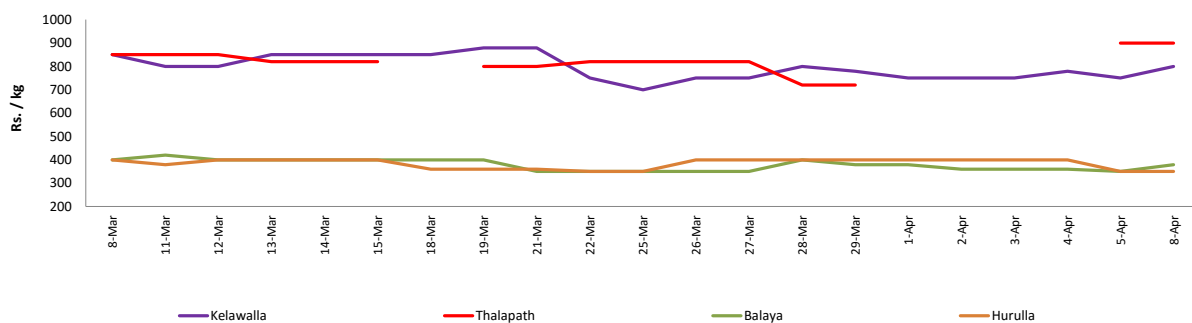

- Price increased by more than 5% compared to previous week average price.
- Price decreased by more than 5% compared to previous week average price.

Wholesale: Daily Prices

Marandaghamula

Pettah

Retail: Daily Prices

Pettah

Wholesale and Retail Prices of Selected Food Commodities - 2019-04-08

Fish

Item	Unit	Wholesale						Retail					
		Peliyagoda			Negombo			Peliyagoda			Negombo		
		Previous Week	2019.04.05	Today	Previous Week	2019.04.05	Today	Previous Week	2019.04.05	Today	Previous Week	2019.04.05	Today
Kelawalla	Rs./Kg	456.00	450.00	500.00	508.00	500.00	530.00	756.00	750.00	800.00	816.00	800.00	850.00
Thalapath	Rs./Kg	690.00	n.a.	700.00	652.00	620.00	750.00	850.00	n.a.	900.00	928.00	920.00	1000.00
Balaya	Rs./Kg	262.00	260.00	280.00	282.00	270.00	320.00	362.00	360.00	380.00	450.00	420.00	500.00
Paraw	Rs./Kg	468.00	480.00	450.00	516.00	500.00	530.00	768.00	780.00	750.00	784.00	780.00	800.00
Salaya	Rs./Kg	140.00	140.00	140.00	142.00	130.00	140.00	176.00	180.00	180.00	212.00	200.00	220.00
Hurulla	Rs./Kg	290.00	300.00	250.00	244.00	220.00	280.00	390.00	400.00	350.00	340.00	320.00	380.00

- Price increased by more than 5% compared to previous week average price.
- Price decreased by more than 5% compared to previous week average price.

Retail: Daily Prices

Peliyagoda

Negombo

Wholesale and Retail Prices of Selected Food Commodities - 2019-04-08