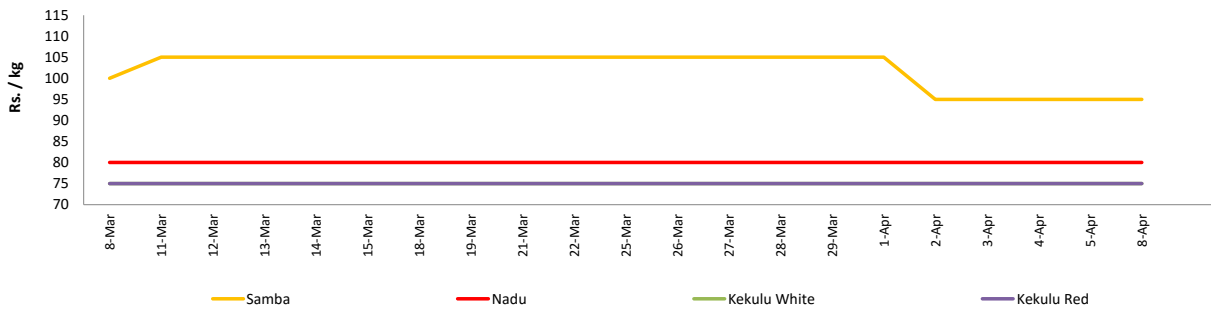

Retail: Daily Prices

Pettah