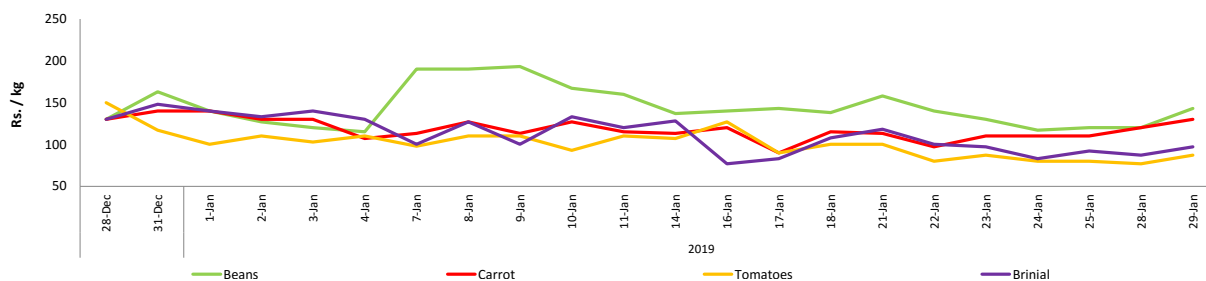

Wholesale and Retail Prices of Selected Food Commodities - 2019-01-29

Vegetables

Item	Unit	Wholesale						Retail					
		Pettah			Dambulla			Pettah			Dambulla		
		Previous Week	Yesterday	Today	Previous Week	Yesterday	Today	Previous Week	Yesterday	Today	Previous Week	Yesterday	Today
Beans	Rs./Kg	103.00	90.00	105.00	112.00	95.00	68.00	133.00	120.00	143.00	132.00	115.00	88.00
Carrot	Rs./Kg	80.00	87.00	97.00	80.00	95.00	83.00	108.00	120.00	130.00	100.00	115.00	103.00
Cabbage	Rs./Kg	42.00	35.00	40.00	45.00	28.00	23.00	64.00	60.00	67.00	64.00	48.00	43.00
Tomatoes	Rs./Kg	56.00	43.00	57.00	50.00	48.00	53.00	85.00	77.00	87.00	70.00	68.00	73.00
Brinjal	Rs./Kg	64.00	60.00	67.00	85.00	48.00	65.00	98.00	87.00	97.00	105.00	68.00	85.00
Pumpkin	Rs./Kg	25.00	27.00	30.00	16.00	13.00	11.00	48.00	53.00	53.00	36.00	33.00	31.00
Snake gourd	Rs./Kg	46.00	33.00	40.00	42.00	43.00	43.00	73.00	57.00	67.00	62.00	63.00	63.00

Price increased by more than 5% compared to previous week average price.

Price decreased by more than 5% compared to previous week average price.

Retail: Daily Prices

Pettah