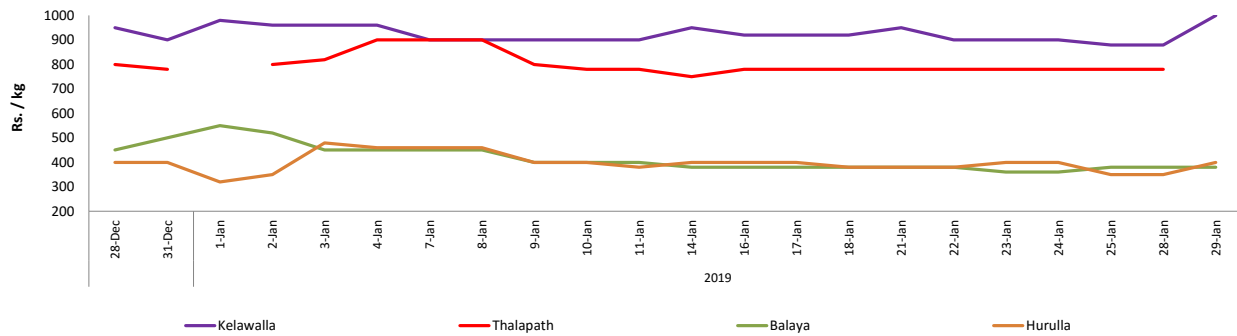

- Price increased by more than 5% compared to previous week average price.
- Price decreased by more than 5% compared to previous week average price.

Wholesale: Daily Prices

Marandaghamula

Pettah

Retail: Daily Prices

Pettah

Wholesale and Retail Prices of Selected Food Commodities - 2019-01-29

Fish

Item	Unit	Wholesale						Retail					
		Peliyagoda			Negombo			Peliyagoda			Negombo		
		Previous Week	Yesterday	Today	Previous Week	Yesterday	Today	Previous Week	Yesterday	Today	Previous Week	Yesterday	Today
Kelawalla	Rs./Kg	582.00	570.00	650.00	630.00	630.00	680.00	906.00	880.00	1000.00	886.00	930.00	950.00
Thalapath	Rs./Kg	630.00	630.00	n.a.	730.00	700.00	740.00	780.00	780.00	n.a.	950.00	900.00	940.00
Balaya	Rs./Kg	272.00	280.00	280.00	310.00	300.00	320.00	372.00	380.00	380.00	506.00	500.00	550.00
Paraw	Rs./Kg	603.00	600.00	600.00	560.00	580.00	550.00	955.00	950.00	900.00	750.00	760.00	750.00
Salaya	Rs./Kg	122.00	120.00	120.00	164.00	180.00	160.00	152.00	150.00	150.00	224.00	260.00	250.00
Hurulla	Rs./Kg	282.00	250.00	300.00	292.00	330.00	280.00	382.00	350.00	400.00	378.00	430.00	400.00

- Price increased by more than 5% compared to previous week average price.
- Price decreased by more than 5% compared to previous week average price.

Retail: Daily Prices

Peliyagoda

Negombo

Wholesale and Retail Prices of Selected Food Commodities - 2019-01-29