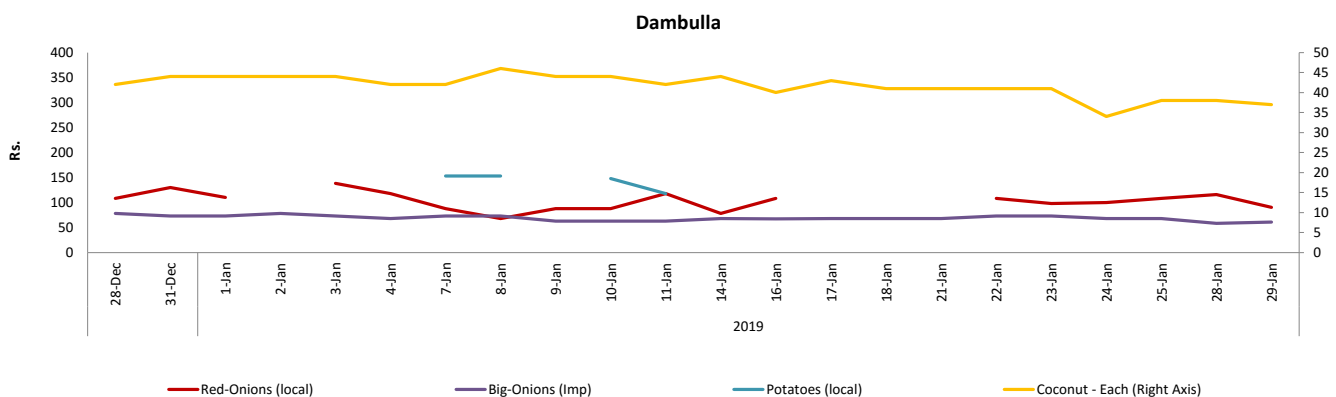

Price increased by more than 5% compared to previous week average price.
Price decreased by more than 5% compared to previous week average price.

Retail: Daily Prices

* Prices of food commodities may vary due to quality and markets among other factors.