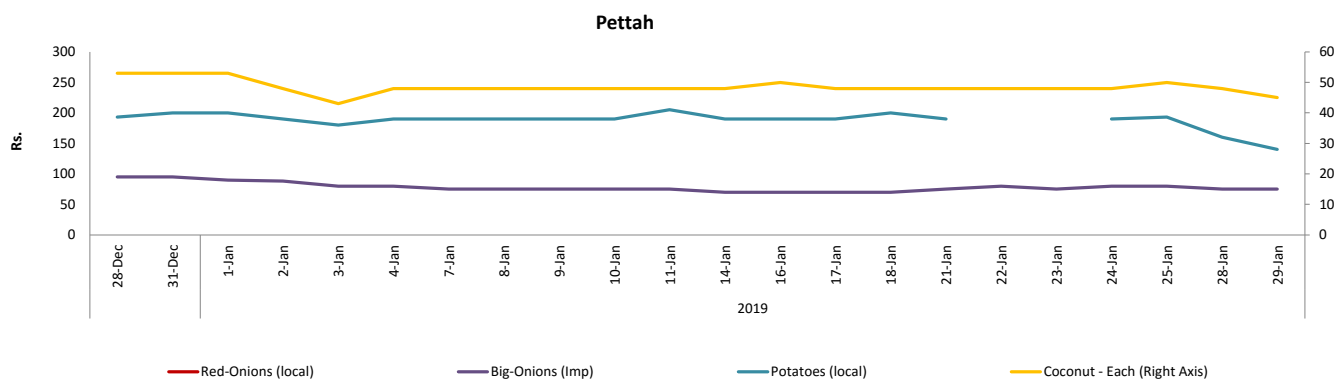

Price increased by more than 5% compared to previous week average price.
Price decreased by more than 5% compared to previous week average price.

Retail: Daily Prices

* Prices of food commodities may vary due to quality and markets among other factors.