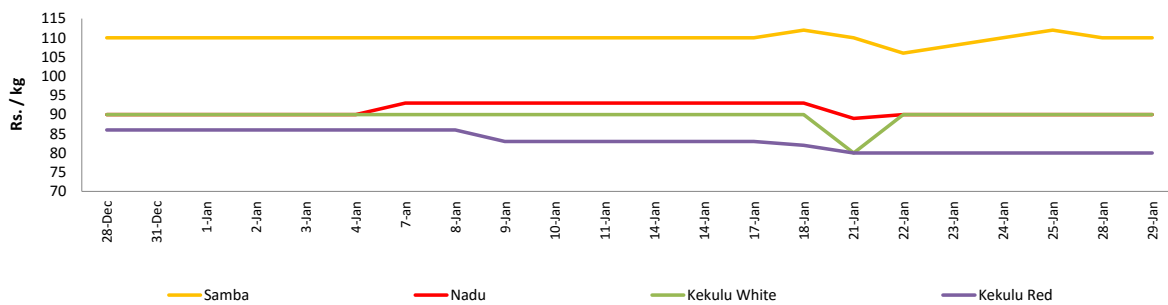

Retail: Daily Prices

Pettah