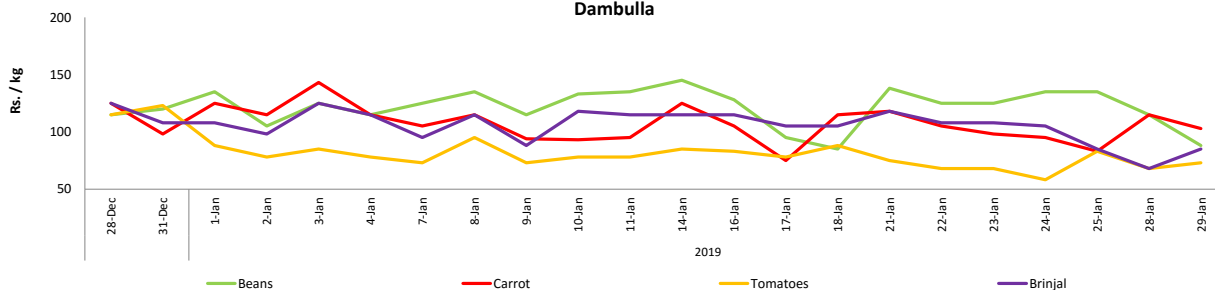

Item	Unit	Wholesale						Retail					
		Pettah			Dambulla			Pettah			Dambulla		
		Previous Week	Yesterday	Today	Previous Week	Yesterday	Today	Previous Week	Yesterday	Today	Previous Week	Yesterday	Today
Beans	Rs./Kg	103.00	90.00	105.00	112.00	95.00	68.00	133.00	120.00	143.00	132.00	115.00	88.00
Carrot	Rs./Kg	80.00	87.00	97.00	80.00	95.00	83.00	108.00	120.00	130.00	100.00	115.00	103.00
Cabbage	Rs./Kg	42.00	35.00	40.00	45.00	28.00	23.00	64.00	60.00	67.00	64.00	48.00	43.00
Tomatoes	Rs./Kg	56.00	43.00	57.00	50.00	48.00	53.00	85.00	77.00	87.00	70.00	68.00	73.00
Brinjal	Rs./Kg	64.00	60.00	67.00	85.00	48.00	65.00	98.00	87.00	97.00	105.00	68.00	85.00
Pumpkin	Rs./Kg	25.00	27.00	30.00	16.00	13.00	11.00	48.00	53.00	53.00	36.00	33.00	31.00
Snake gourd	Rs./Kg	46.00	33.00	40.00	42.00	43.00	43.00	73.00	57.00	67.00	62.00	63.00	63.00

Price increased by more than 5% compared to previous week average price.

Price decreased by more than 5% compared to previous week average price.

Retail: Daily Prices

Pettah

Dambulla

Fruits

Item	Unit	Wholesale			Retail		
		Pettah			Pettah		
		Previous Week	Yesterday	Today	Previous Week	Yesterday	Today
Banana (Sour)	Rs./Kg	60.00	55.00	60.00	100.00	95.00	95.00
Papaw	Rs./Kg	164.00	190.00	190.00	190.00	230.00	240.00
Pineapple	Rs./Kg	98.00	90.00	80.00	124.00	120.00	120.00
Apple (Imp)	Rs./Each				38.00	35.00	35.00
Orange (Imp)	Rs./Each				38.00	35.00	35.00

Price increased by more than 5% compared to previous week average price.

Price decreased by more than 5% compared to previous week average price.

Retail: Daily Prices

Pettah

Wholesale and Retail Prices of Selected Food Commodities - 2019-01-29