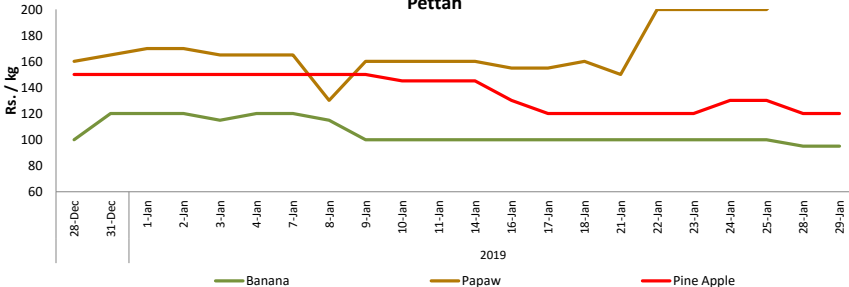

Item	Unit	Wholesale						Retail					
		Pettah			Dambulla			Pettah			Dambulla		
		Previous Week	Yesterday	Today	Previous Week	Yesterday	Today	Previous Week	Yesterday	Today	Previous Week	Yesterday	Today
Beans	Rs./Kg	103.00	90.00	105.00	112.00	95.00	68.00	133.00	120.00	143.00	132.00	115.00	88.00
Carrot	Rs./Kg	80.00	87.00	97.00	80.00	95.00	83.00	108.00	120.00	130.00	100.00	115.00	103.00
Cabbage	Rs./Kg	42.00	35.00	40.00	45.00	28.00	23.00	64.00	60.00	67.00	64.00	48.00	43.00
Tomatoes	Rs./Kg	56.00	43.00	57.00	50.00	48.00	53.00	85.00	77.00	87.00	70.00	68.00	73.00
Brinjal	Rs./Kg	64.00	60.00	67.00	85.00	48.00	65.00	98.00	87.00	97.00	105.00	68.00	85.00
Pumpkin	Rs./Kg	25.00	27.00	30.00	16.00	13.00	11.00	48.00	53.00	53.00	36.00	33.00	31.00
Snake gourd	Rs./Kg	46.00	33.00	40.00	42.00	43.00	43.00	73.00	57.00	67.00	62.00	63.00	63.00

Price increased by more than 5% compared to previous week average price.

Price decreased by more than 5% compared to previous week average price.

Retail: Daily Prices

Pettah

Dambulla

Fruits

Item	Unit	Wholesale			Retail		
		Pettah			Pettah		
		Previous Week	Yesterday	Today	Previous Week	Yesterday	Today
Banana (Sour)	Rs./Kg	60.00	55.00	60.00	100.00	95.00	95.00
Papaw	Rs./Kg	164.00	190.00	190.00	190.00	230.00	240.00
Pineapple	Rs./Kg	98.00	90.00	80.00	124.00	120.00	120.00
Apple (Imp)	Rs./Each				38.00	35.00	35.00
Orange (Imp)	Rs./Each				38.00	35.00	35.00

Price increased by more than 5% compared to previous week average price.

Price decreased by more than 5% compared to previous week average price.

Retail: Daily Prices

Pettah

Wholesale and Retail Prices of Selected Food Commodities - 2019-01-29