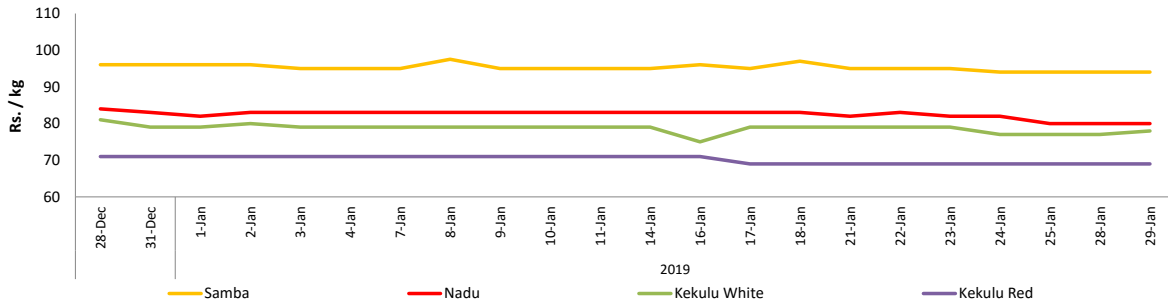

Wholesale and Retail Prices of Selected Food Commodities - 2019-01-29

Rice

Item	Unit	Wholesale						Retail		
		Maradaghamula			Pettah			Pettah		
		Previous Week	Yesterday	Today	Previous Week	Yesterday	Today	Previous Week	Yesterday	Today
Samba	Rs./Kg	95.00	94.00	94.00	102.00	102.00	102.00	109.00	110.00	110.00
Nadu	Rs./Kg	82.00	80.00	80.00	82.00	80.00	80.00	90.00	90.00	90.00
Kekulu White	Rs./Kg	78.00	77.00	78.00	80.00	82.00	82.00	88.00	90.00	90.00
Kekulu Red	Rs./Kg	69.00	69.00	69.00	72.00	72.00	72.00	80.00	80.00	80.00

- Price increased by more than 5% compared to previous week average price.
- Price decreased by more than 5% compared to previous week average price.

Wholesale: Daily Prices

Marandaghamula