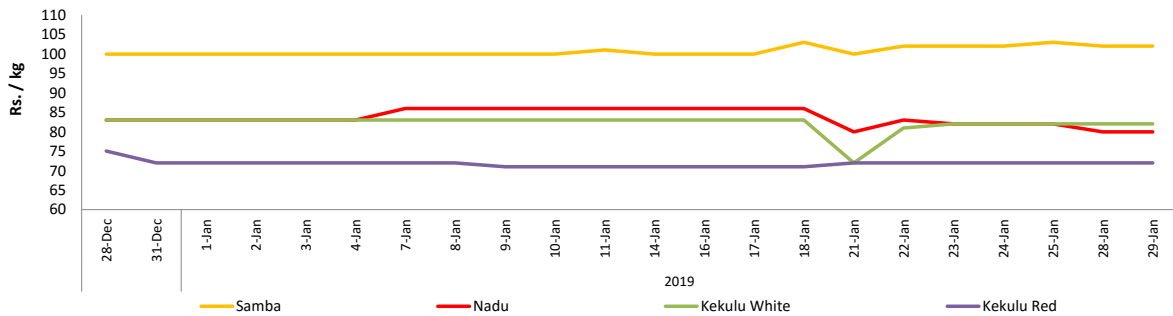

Rice

Item	Unit	Wholesale						Retail		
		Maradaghamula			Pettah			Pettah		
		Previous Week	Yesterday	Today	Previous Week	Yesterday	Today	Previous Week	Yesterday	Today
Samba	Rs./Kg	95.00	94.00	94.00	102.00	102.00	102.00	109.00	110.00	110.00
Nadu	Rs./Kg	82.00	80.00	80.00	82.00	80.00	80.00	90.00	90.00	90.00
Kekulu White	Rs./Kg	78.00	77.00	78.00	80.00	82.00	82.00	88.00	90.00	90.00
Kekulu Red	Rs./Kg	69.00	69.00	69.00	72.00	72.00	72.00	80.00	80.00	80.00

- Price increased by more than 5% compared to previous week average price.
- Price decreased by more than 5% compared to previous week average price.

Wholesale: Daily Prices

Marandaghamula

Pettah

Retail: Daily Prices