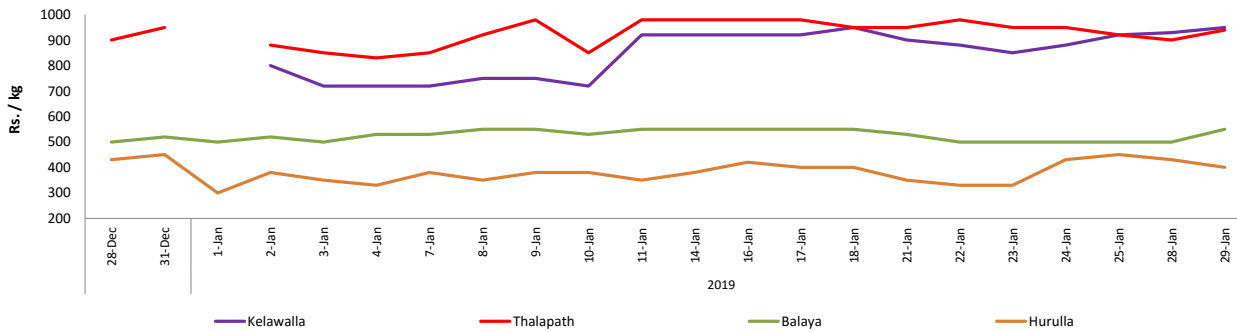

- Price increased by more than 5% compared to previous week average price.
- Price decreased by more than 5% compared to previous week average price.

Wholesale: Daily Prices

Marandaghamula

Pettah

Retail: Daily Prices

Pettah

Wholesale and Retail Prices of Selected Food Commodities - 2019-01-29

Fish

Item	Unit	Wholesale						Retail					
		Peliyagoda			Negombo			Peliyagoda			Negombo		
		Previous Week	Yesterday	Today	Previous Week	Yesterday	Today	Previous Week	Yesterday	Today	Previous Week	Yesterday	Today
Kelawalla	Rs./Kg	582.00	570.00	650.00	630.00	630.00	680.00	906.00	880.00	1000.00	886.00	930.00	950.00
Thalapath	Rs./Kg	630.00	630.00	n.a.	730.00	700.00	740.00	780.00	780.00	n.a.	950.00	900.00	940.00
Balaya	Rs./Kg	272.00	280.00	280.00	310.00	300.00	320.00	372.00	380.00	380.00	506.00	500.00	550.00
Paraw	Rs./Kg	603.00	600.00	600.00	560.00	580.00	550.00	955.00	950.00	900.00	750.00	760.00	750.00
Salaya	Rs./Kg	122.00	120.00	120.00	164.00	180.00	160.00	152.00	150.00	150.00	224.00	260.00	250.00
Hurulla	Rs./Kg	282.00	250.00	300.00	292.00	330.00	280.00	382.00	350.00	400.00	378.00	430.00	400.00

- Price increased by more than 5% compared to previous week average price.
- Price decreased by more than 5% compared to previous week average price.

Retail: Daily Prices

Peliyagoda

Negombo

Wholesale and Retail Prices of Selected Food Commodities - 2019-01-29