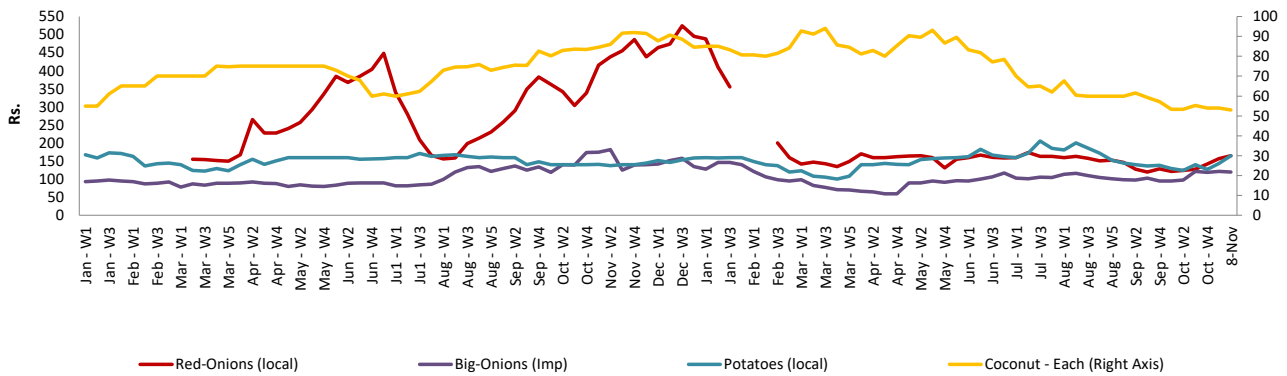

- Price increased by more than 5% compared to previous week average price.
- Price decreased by more than 5% compared to previous week average price.

Retail - Pettah

Wholesale and Retail Prices of Selected Food Commodities - 2018-11-08

Other

Item	Unit	Wholesale				Retail			
		Pettah		Dambulla		Pettah		Dambulla	
		Previous Week	Today	Previous Week	Today	Previous Week	Today	Previous Week	Today
Red-Onions (local)	Rs./Kg	123.00	140.00	128.00	128.00	157.00	165.00	139.00	138.00
Red-Onions (Imp)	Rs./Kg	n.a.	140.00	n.a.	148.00	n.a.	165.00	n.a.	158.00
Big-Onions (local)	Rs./Kg	85.00	90.00	93.00	103.00	107.00	120.00	104.00	113.00
Big-Onions (Imp)	Rs./Kg	101.00	100.00	94.00	103.00	122.00	120.00	104.00	113.00
Potatoes (local)	Rs./Kg	102.00	140.00	104.00	153.00	144.00	165.00	114.00	163.00
Potatoes (Imp)	Rs./Kg	90.00	120.00			108.00	140.00		
Dried Chillies (Imp)	Rs./Kg	246.00	245.00	241.00	248.00	290.00	290.00	251.00	258.00
Coconut	Rs./Nut	46.00	45.00	41.00	44.00	54.00	53.00	47.00	49.00
Coconut oil	Rs./Ltr	320.00	320.00			340.00	340.00		
Dhal	Rs./Kg	103.00	103.00			116.00	115.00		
Sugar	Rs./Kg	103.00	103.00			108.00	108.00		
Eggs	Rs./Each	12.10	13.00			13.05	14.00		
Katta	Rs./Kg	900.00	900.00			950.00	950.00		
Sprats	Rs./Kg	500.00	500.00			550.00	550.00		

Price increased by more than 5% compared to previous week average price.

Price decreased by more than 5% compared to previous week average price.

Retail Prices

Pettah

Dambulla

* Prices of food commodities may vary due to quality and markets among other factors.