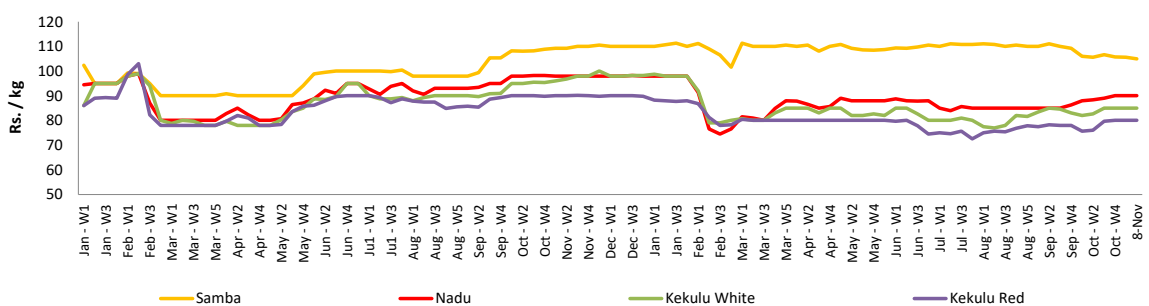

Price increased by more than 5% compared to previous week average price.

Price decreased by more than 5% compared to previous week average price.

Wholesale Prices

Marandaghamula

Pettah

Retail Prices

Pettah

Wholesale and Retail Prices of Selected Food Commodities - 2018-11-08

Fish

Item	Unit	Wholesale				Retail			
		Peliyagoda		Negombo		Peliyagoda		Negombo	
		Previous Week	Today	Previous Week	Today	Previous Week	Today	Previous Week	Today
Kelawalla	Rs./Kg	532.00	450.00	478.00	530.00	860.00	700.00	652.00	700.00
Thalapath	Rs./Kg	704.00	700.00	702.00	720.00	880.00	850.00	880.00	950.00
Balaya	Rs./Kg	284.00	300.00	254.00	250.00	384.00	400.00	390.00	400.00
Paraw	Rs./Kg	500.00	600.00	484.00	480.00	888.00	900.00	652.00	650.00
Salaya	Rs./Kg	96.00	120.00	112.00	120.00	142.00	150.00	190.00	180.00
Hurulla	Rs./Kg	254.00	250.00	238.00	250.00	354.00	350.00	318.00	330.00

- Price increased by more than 5% compared to previous week average price.
- Price decreased by more than 5% compared to previous week average price.

Retail Prices

Peliyagoda

Negombo

Wholesale and Retail Prices of Selected Food Commodities - 2018-11-08