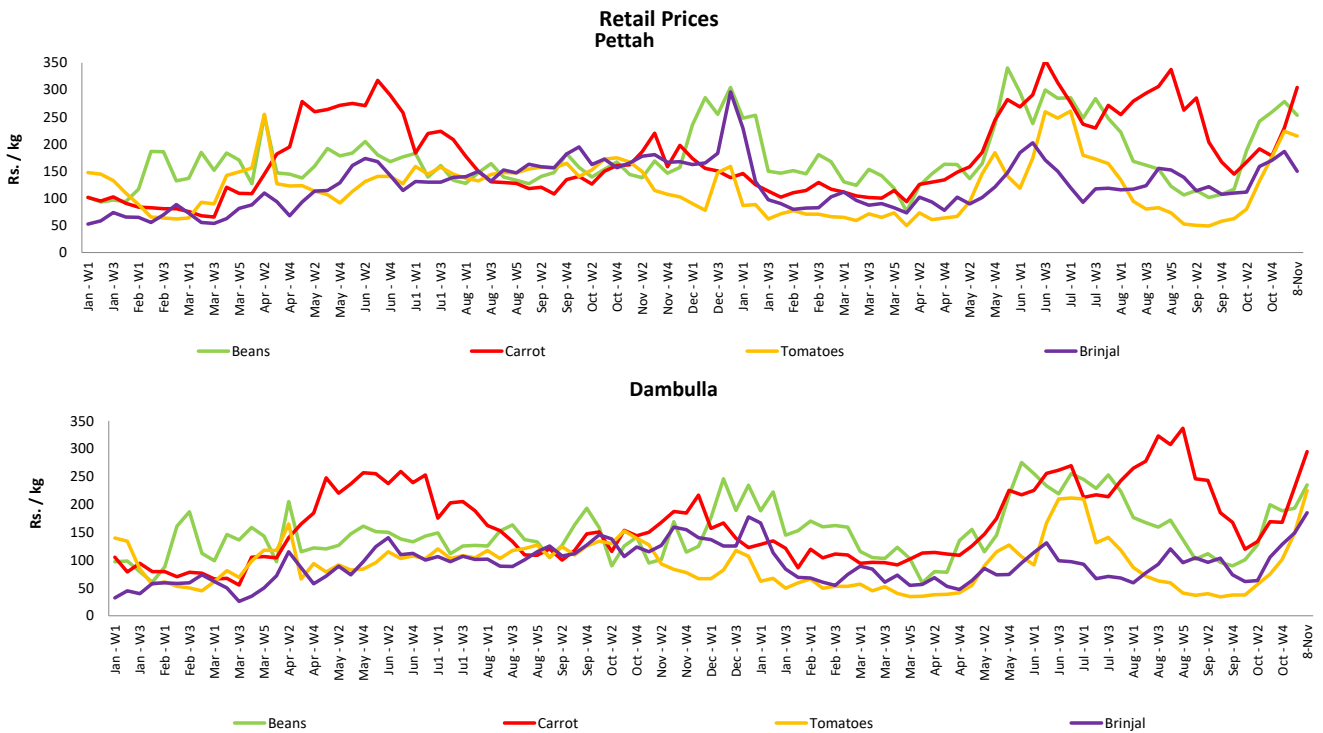

Fruits

- Prices of **imported Apple** and **Orange decreased** in **Pettah market** due to **high level of stock availability**.
- Prices of **Pineapple decreased** in **Pettah** market due to **favourable supply** from **Gampaha** area.

Other

- Price of **local Potatoes increased** in both **Pettah** and **Dambulla** markets due to **low supply** from **Nuwara Eliya** area while **imported Potatoes** also **increased** due to **low availability of Pakistan varieties**.

- Price increased by more than 5% compared to previous week average price.
- Price decreased by more than 5% compared to previous week average price.

Wholesale and Retail Prices of Selected Food Commodities - 2018-11-08