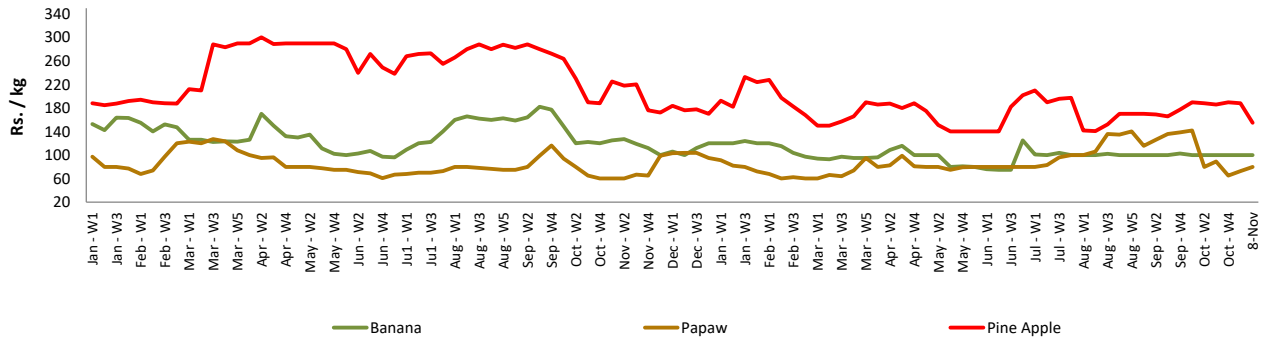

Wholesale and Retail Prices of Selected Food Commodities - 2018-11-08

Fruits

Item	Unit	Wholesale		Retail	
		Pettah			
		Previous Week	Today	Previous Week	Today
Banana (Sour)	Rs./Kg	60.00	60.00	100.00	100.00
Papaw	Rs./Kg	40.00	50.00	73.00	80.00
Pineapple	Rs./Kg	137.00	130.00	188.00	155.00
Apple (Imp)	Rs./Each			57.00	50.00
Orange (Imp)	Rs./Each			56.00	48.00

- Price increased by more than 5% compared to previous week average price.
- Price decreased by more than 5% compared to previous week average price.

Retail - Pettah