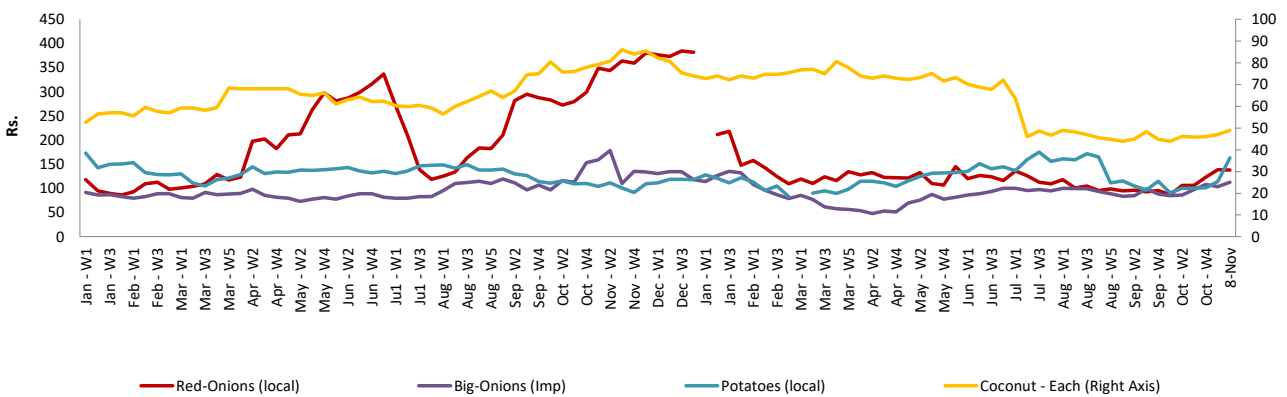

Price increased by more than 5% compared to previous week average price.

Price decreased by more than 5% compared to previous week average price.

Retail Prices

Pettah

Dambulla

* Prices of food commodities may vary due to quality and markets among other factors.