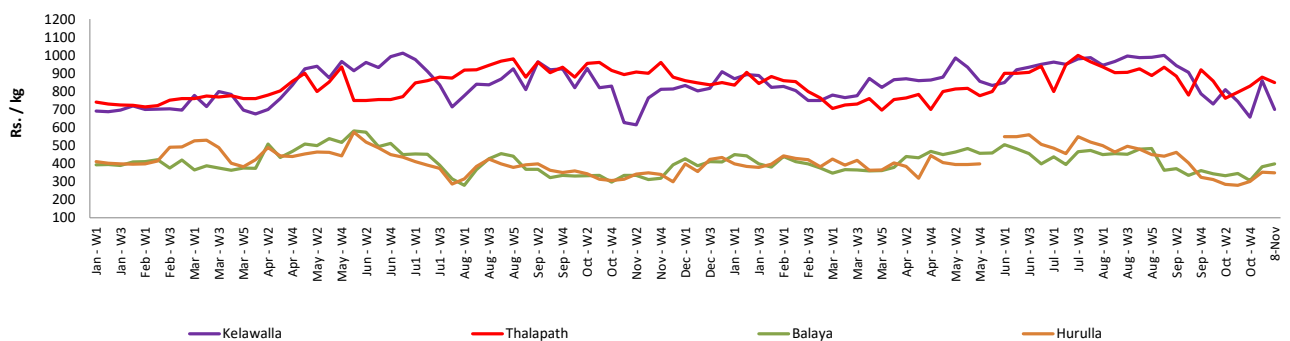

Price increased by more than 5% compared to previous week average price.

Price decreased by more than 5% compared to previous week average price.

Wholesale Prices

Marandaghamula

Pettah

Retail Prices

Pettah

Wholesale and Retail Prices of Selected Food Commodities - 2018-11-08

Fish

Item	Unit	Wholesale				Retail			
		Peliyagoda		Negombo		Peliyagoda		Negombo	
		Previous Week	Today	Previous Week	Today	Previous Week	Today	Previous Week	Today
Kelawalla	Rs./Kg	532.00	450.00	478.00	530.00	860.00	700.00	652.00	700.00
Thalapath	Rs./Kg	704.00	700.00	702.00	720.00	880.00	850.00	880.00	950.00
Balaya	Rs./Kg	284.00	300.00	254.00	250.00	384.00	400.00	390.00	400.00
Paraw	Rs./Kg	500.00	600.00	484.00	480.00	888.00	900.00	652.00	650.00
Salaya	Rs./Kg	96.00	120.00	112.00	120.00	142.00	150.00	190.00	180.00
Hurulla	Rs./Kg	254.00	250.00	238.00	250.00	354.00	350.00	318.00	330.00

- Price increased by more than 5% compared to previous week average price.
- Price decreased by more than 5% compared to previous week average price.

Retail Prices

Peliyagoda

Negombo

Wholesale and Retail Prices of Selected Food Commodities - 2018-11-08