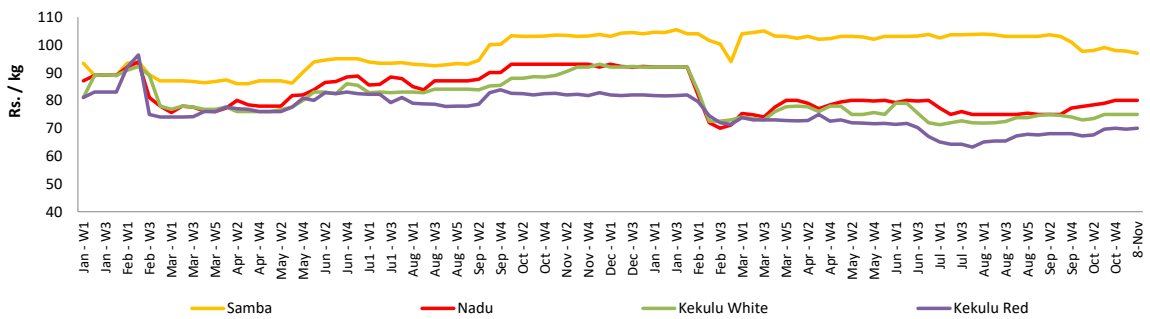

Price increased by more than 5% compared to previous week average price.

Price decreased by more than 5% compared to previous week average price.

Wholesale Prices

Marandaghamula

Pettah

Retail Prices

Pettah

Wholesale and Retail Prices of Selected Food Commodities - 2018-11-08

Fish

Item	Unit	Wholesale				Retail			
		Peliyagoda		Negombo		Peliyagoda		Negombo	
		Previous Week	Today	Previous Week	Today	Previous Week	Today	Previous Week	Today
Kelawalla	Rs./Kg	532.00	450.00	478.00	530.00	860.00	700.00	652.00	700.00
Thalapath	Rs./Kg	704.00	700.00	702.00	720.00	880.00	850.00	880.00	950.00
Balaya	Rs./Kg	284.00	300.00	254.00	250.00	384.00	400.00	390.00	400.00
Paraw	Rs./Kg	500.00	600.00	484.00	480.00	888.00	900.00	652.00	650.00
Salaya	Rs./Kg	96.00	120.00	112.00	120.00	142.00	150.00	190.00	180.00
Hurulla	Rs./Kg	254.00	250.00	238.00	250.00	354.00	350.00	318.00	330.00

- Price increased by more than 5% compared to previous week average price.
- Price decreased by more than 5% compared to previous week average price.

Retail Prices

Peliyagoda

Negombo

Wholesale and Retail Prices of Selected Food Commodities - 2018-11-08