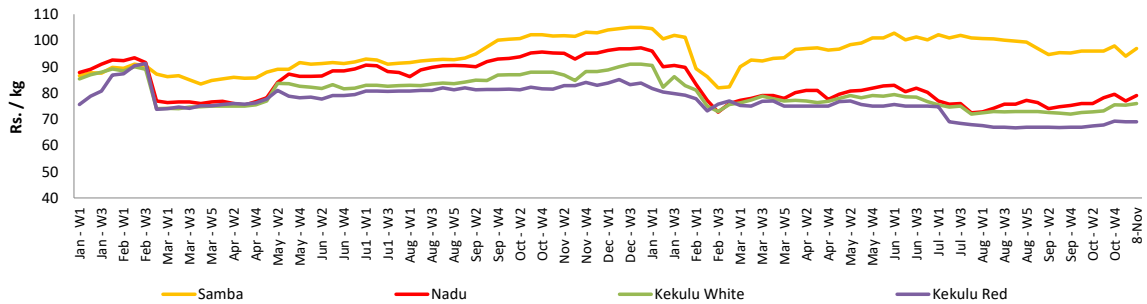

- Price increased by more than 5% compared to previous week average price.
- Price decreased by more than 5% compared to previous week average price.

Wholesale and Retail Prices of Selected Food Commodities - 2018-11-08

Rice

Item	Unit	Wholesale				Retail	
		Maradaghamula		Pettah		Pettah	
		Previous Week	Today	Previous Week	Today	Previous Week	Today
Samba	Rs./Kg	94.00	97.00	98.00	97.00	106.00	105.00
Nadu	Rs./Kg	77.00	79.00	80.00	80.00	90.00	90.00
Kekulu White	Rs./Kg	75.00	76.00	75.00	75.00	85.00	85.00
Kekulu Red	Rs./Kg	69.00	69.00	70.00	70.00	80.00	80.00

Price increased by more than 5% compared to previous week average price.

Price decreased by more than 5% compared to previous week average price.

Wholesale Prices

Marandaghamula

Pettah

Retail Prices

Pettah

Wholesale and Retail Prices of Selected Food Commodities - 2018-11-08