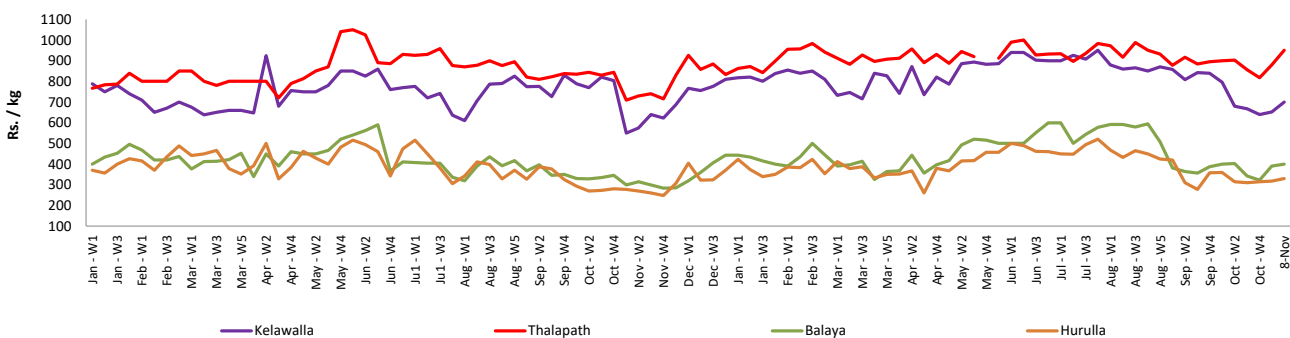

Price increased by more than 5% compared to previous week average price.

Price decreased by more than 5% compared to previous week average price.

Wholesale Prices

Marandaghamula

Pettah

Retail Prices

Pettah

Wholesale and Retail Prices of Selected Food Commodities - 2018-11-08

Fish

Item	Unit	Wholesale				Retail			
		Peliyagoda		Negombo		Peliyagoda		Negombo	
		Previous Week	Today	Previous Week	Today	Previous Week	Today	Previous Week	Today
Kelawalla	Rs./Kg	532.00	450.00	478.00	530.00	860.00	700.00	652.00	700.00
Thalapath	Rs./Kg	704.00	700.00	702.00	720.00	880.00	850.00	880.00	950.00
Balaya	Rs./Kg	284.00	300.00	254.00	250.00	384.00	400.00	390.00	400.00
Paraw	Rs./Kg	500.00	600.00	484.00	480.00	888.00	900.00	652.00	650.00
Salaya	Rs./Kg	96.00	120.00	112.00	120.00	142.00	150.00	190.00	180.00
Hurulla	Rs./Kg	254.00	250.00	238.00	250.00	354.00	350.00	318.00	330.00

- Price increased by more than 5% compared to previous week average price.
- Price decreased by more than 5% compared to previous week average price.

Retail Prices

Peliyagoda

Negombo

Wholesale and Retail Prices of Selected Food Commodities - 2018-11-08