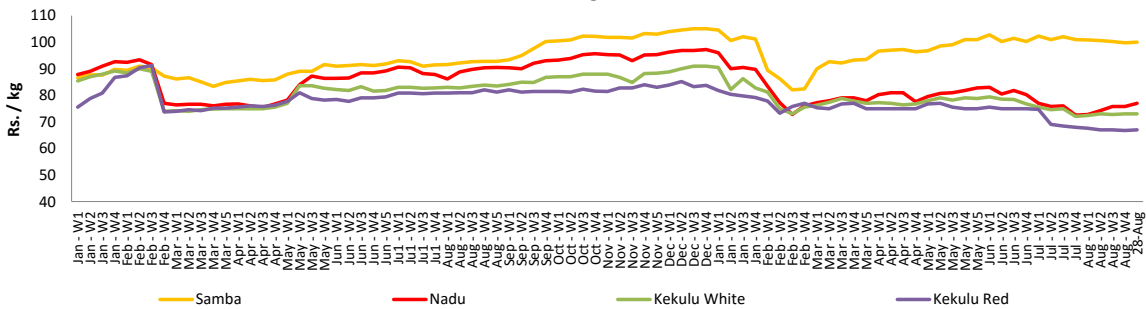

Statistics Department
Central Bank of Sri Lanka

Wholesale and Retail Prices of Selected Food Commodities - 2018/08/28

Vegetables

Item	Unit	Wholesale				Retail			
		Pettah		Dambulla		Pettah		Dambulla	
		Previous Week	Today	Previous Week	Today	Previous Week	Today	Previous Week	Today
Beans	Rs./Kg	117.00	93.00	152.00	123.00	154.00	133.00	172.00	143.00
Carrot	Rs./Kg	264.00	293.00	288.00	315.00	307.00	337.00	308.00	335.00
Cabbage	Rs./Kg	107.00	110.00	82.00	58.00	149.00	150.00	102.00	78.00
Tomatoes	Rs./Kg	51.00	53.00	39.00	31.00	83.00	83.00	59.00	53.00
Brinjal	Rs./Kg	112.00	123.00	100.00	55.00	155.00	160.00	120.00	75.00
Pumpkin	Rs./Kg	81.00	63.00	67.00	68.00	115.00	83.00	87.00	88.00
Snake gourd	Rs./Kg	65.00	73.00	39.00	33.00	93.00	107.00	59.00	53.00

- Price increased by more than 5% compared to previous week average price.
- Price decreased by more than 5% compared to previous week average price.

Retail Prices Pettah

Dambulla

Wholesale and Retail Prices of Selected Food Commodities - 2018/08/28

Rice

Item	Unit	Wholesale				Retail	
		Maradaghamula		Pettah		Pettah	
		Previous Week	Today	Previous Week	Today	Previous Week	Today
Samba	Rs./Kg	100.00	100.00	103.00	103.00	111.00	110.00
Nadu	Rs./Kg	76.00	77.00	75.00	75.00	85.00	85.00
Kekulu White	Rs./Kg	73.00	73.00	74.00	74.00	82.00	81.00
Kekulu Red	Rs./Kg	67.00	67.00	67.00	67.00	77.00	77.00

- Price increased by more than 5% compared to previous week average price.
- Price decreased by more than 5% compared to previous week average price.

Wholesale Prices

Marandaghamula

Pettah

Retail Prices

Pettah