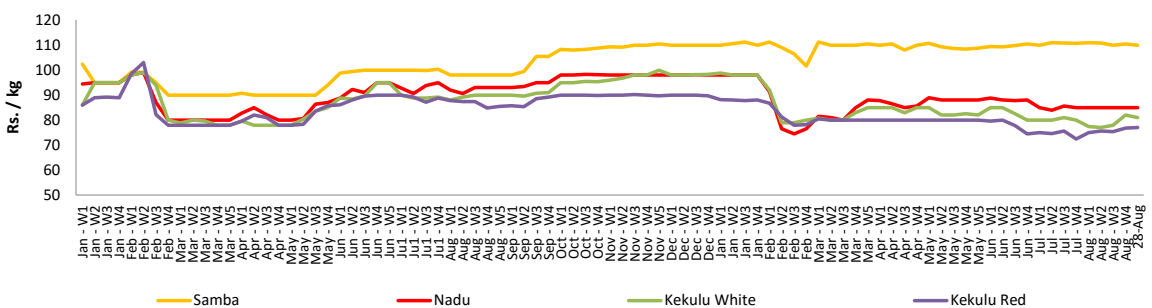

- Price increased by more than 5% compared to previous week average price.
- Price decreased by more than 5% compared to previous week average price.

Wholesale Prices

Marandaghamula

Pettah

Retail Prices

Pettah

Wholesale and Retail Prices of Selected Food Commodities - 2018/08/28

Fish

Item	Unit	Wholesale				Retail			
		Peliyagoda		Negombo		Peliyagoda		Negombo	
		Previous Week	Today	Previous Week	Today	Previous Week	Today	Previous Week	Today
Kelawalla	Rs./Kg	680.00	680.00	625.00	620.00	987.00	1000.00	850.00	850.00
Thalapath	Rs./Kg	765.00	750.00	725.00	680.00	925.00	900.00	950.00	900.00
Balaya	Rs./Kg	380.00	400.00	410.00	390.00	480.00	500.00	595.00	500.00
Paraw	Rs./Kg	605.00	n.a.	540.00	520.00	905.00	n.a.	810.00	780.00
Salaya	Rs./Kg	160.00	160.00	180.00	170.00	200.00	200.00	253.00	240.00
Hurulla	Rs./Kg	380.00	350.00	370.00	350.00	480.00	450.00	450.00	450.00