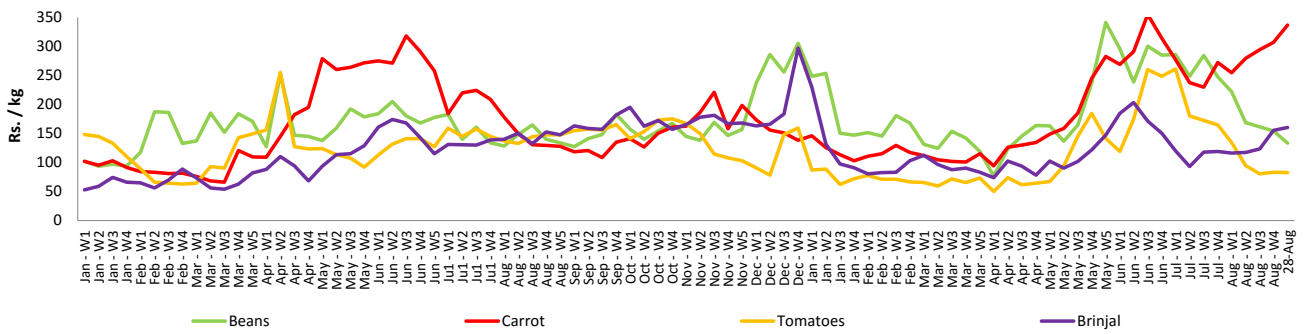

Fish

- Prices of **fish** **decreased** in **Negombo** market reportedly due to **favourable catchment** in **North Western** coastal area.

Other

- Price of **local Potatoes** **decreased** in both **markets** due to **favourable supply** from **Welimada** area.
- Price of **local Red onions** **decreased** in **Dambulla** market due to **favourable supply** from **Jaffna** district.

Statistics Department
Central Bank of Sri Lanka

Wholesale and Retail Prices of Selected Food Commodities - 2018/08/28

Vegetables

Item	Unit	Wholesale				Retail			
		Pettah		Dambulla		Pettah		Dambulla	
		Previous Week	Today	Previous Week	Today	Previous Week	Today	Previous Week	Today
Beans	Rs./Kg	117.00	93.00	152.00	123.00	154.00	133.00	172.00	143.00
Carrot	Rs./Kg	264.00	293.00	288.00	315.00	307.00	337.00	308.00	335.00
Cabbage	Rs./Kg	107.00	110.00	82.00	58.00	149.00	150.00	102.00	78.00
Tomatoes	Rs./Kg	51.00	53.00	39.00	31.00	83.00	83.00	59.00	53.00
Brinjal	Rs./Kg	112.00	123.00	100.00	55.00	155.00	160.00	120.00	75.00
Pumpkin	Rs./Kg	81.00	63.00	67.00	68.00	115.00	83.00	87.00	88.00
Snake gourd	Rs./Kg	65.00	73.00	39.00	33.00	93.00	107.00	59.00	53.00

- Price increased by more than 5% compared to previous week average price.
- Price decreased by more than 5% compared to previous week average price.

Retail Prices Pettah

Dambulla

Wholesale and Retail Prices of Selected Food Commodities - 2018/08/28