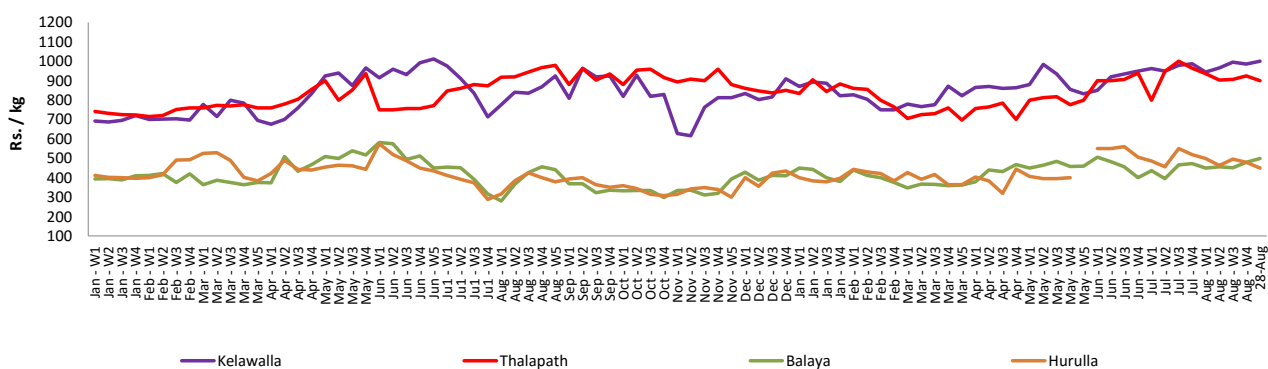

- Price increased by more than 5% compared to previous week average price.
- Price decreased by more than 5% compared to previous week average price.

Wholesale Prices

Marandaghamula

Pettah

Retail Prices

Pettah

Wholesale and Retail Prices of Selected Food Commodities - 2018/08/28

Fish

Item	Unit	Wholesale				Retail			
		Peliyagoda		Negombo		Peliyagoda		Negombo	
		Previous Week	Today	Previous Week	Today	Previous Week	Today	Previous Week	Today
Kelawalla	Rs./Kg	680.00	680.00	625.00	620.00	987.00	1000.00	850.00	850.00
Thalapath	Rs./Kg	765.00	750.00	725.00	680.00	925.00	900.00	950.00	900.00
Balaya	Rs./Kg	380.00	400.00	410.00	390.00	480.00	500.00	595.00	500.00
Paraw	Rs./Kg	605.00	n.a.	540.00	520.00	905.00	n.a.	810.00	780.00
Salaya	Rs./Kg	160.00	160.00	180.00	170.00	200.00	200.00	253.00	240.00
Hurulla	Rs./Kg	380.00	350.00	370.00	350.00	480.00	450.00	450.00	450.00

- Price increased by more than 5% compared to previous week average price.
- Price decreased by more than 5% compared to previous week average price.

Retail Prices

Peliyagoda

Negombo

Wholesale and Retail Prices of Selected Food Commodities - 2018/08/28