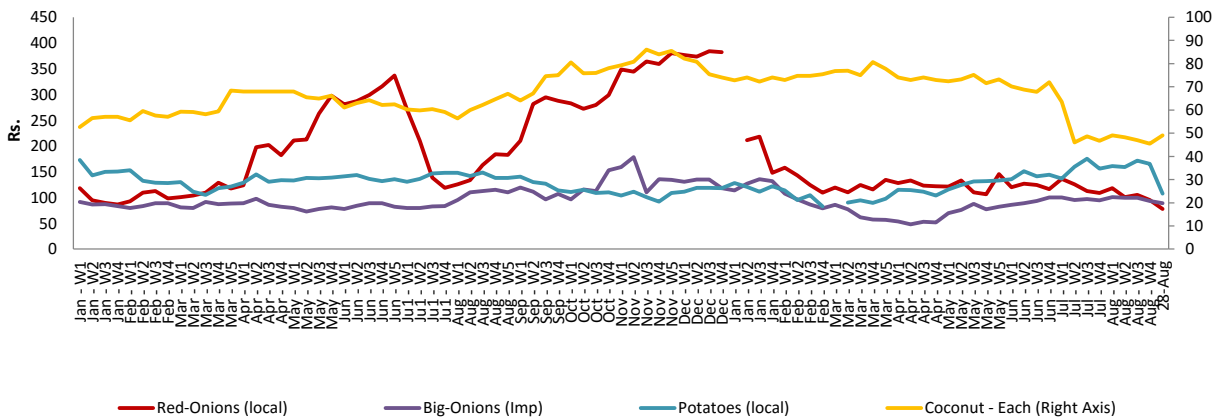

- Price increased by more than 5% compared to previous week average price.
- Price decreased by more than 5% compared to previous week average price.

Retail - Pettah

Wholesale and Retail Prices of Selected Food Commodities - 2018/08/28

Other

Item	Unit	Wholesale				Retail			
		Pettah		Dambulla		Pettah		Dambulla	
		Previous Week	Today	Previous Week	Today	Previous Week	Today	Previous Week	Today
Red-Onions (local)	Rs./Kg	118.00	120.00	85.00	65.00	151.00	155.00	96.00	78.00
Red-Onions (Imp)	Rs./Kg	n.a.	n.a.	n.a.	n.a.	n.a.	n.a.	n.a.	n.a.
Big-Onions (local)	Rs./Kg	n.a.	n.a.	n.a.	83.00	n.a.	n.a.	n.a.	93.00
Big-Onions (Imp)	Rs./Kg	84.00	80.00	84.00	79.00	105.00	100.00	94.00	89.00
Potatoes (local)	Rs./Kg	134.00	120.00	154.00	98.00	173.00	155.00	166.00	108.00
Potatoes (Imp)	Rs./Kg	81.00	78.00			101.00	100.00		
Dried Chillies (Imp)	Rs./Kg	250.00	250.00	248.00	238.00	299.00	300.00	258.00	248.00
Coconut	Rs./Nut	44.00	48.00	40.00	43.00	60.00	60.00	46.00	49.00
Coconut oil	Rs./Ltr	340.00	340.00			360.00	360.00		
Dhal	Rs./Kg	96.00	96.00			111.00	110.00		
Sugar	Rs./Kg	94.00	94.00			105.00	105.00		
Eggs	Rs./Each	17.00	16.20			18.00	17.20		
Katta	Rs./Kg	900.00	900.00			950.00	950.00		
Sprats	Rs./Kg	500.00	500.00			550.00	550.00		

- Price increased by more than 5% compared to previous week average price.
- Price decreased by more than 5% compared to previous week average price.

Retail Prices

Pettah

Dambulla

* Prices of food commodities may vary due to quality and markets among other factors.