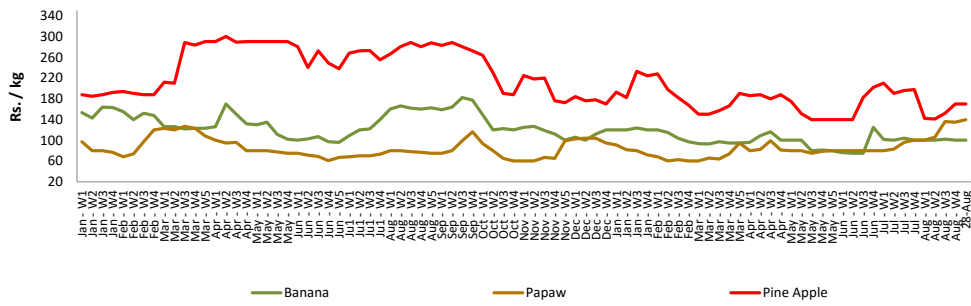

Wholesale and Retail Prices of Selected Food Commodities - 2018/08/28

Fruits

Item	Unit	Wholesale		Retail	
		Pettah			
		Previous Week	Today	Previous Week	Today
Banana (Sour)	Rs./Kg	66.00	60.00	100.00	100.00
Papaw	Rs./Kg	110.00	100.00	135.00	140.00
Pineapple	Rs./Kg	123.00	120.00	170.00	170.00

- Price increased by more than 5% compared to previous week average price.
- Price decreased by more than 5% compared to previous week average price.

Retail - Pettah