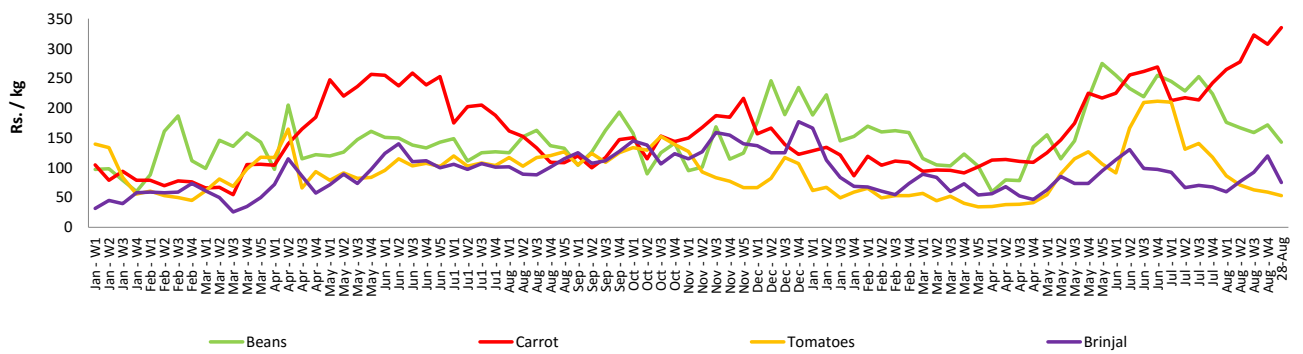

Fish

- Prices of **fish** **decreased** in **Negombo** market reportedly due to **favourable catchment** in **North Western** coastal area.

Other

- Price of **local Potatoes** **decreased** in both **markets** due to **favourable supply** from **Welimada** area.
- Price of **local Red onions** **decreased** in **Dambulla** market due to **favourable supply** from **Jaffna** district.

Statistics Department
Central Bank of Sri Lanka

Wholesale and Retail Prices of Selected Food Commodities - 2018/08/28

Vegetables

Item	Unit	Wholesale				Retail			
		Pettah		Dambulla		Pettah		Dambulla	
		Previous Week	Today	Previous Week	Today	Previous Week	Today	Previous Week	Today
Beans	Rs./Kg	117.00	93.00	152.00	123.00	154.00	133.00	172.00	143.00
Carrot	Rs./Kg	264.00	293.00	288.00	315.00	307.00	337.00	308.00	335.00
Cabbage	Rs./Kg	107.00	110.00	82.00	58.00	149.00	150.00	102.00	78.00
Tomatoes	Rs./Kg	51.00	53.00	39.00	31.00	83.00	83.00	59.00	53.00
Brinjal	Rs./Kg	112.00	123.00	100.00	55.00	155.00	160.00	120.00	75.00
Pumpkin	Rs./Kg	81.00	63.00	67.00	68.00	115.00	83.00	87.00	88.00
Snake gourd	Rs./Kg	65.00	73.00	39.00	33.00	93.00	107.00	59.00	53.00

- Price increased by more than 5% compared to previous week average price.
- Price decreased by more than 5% compared to previous week average price.

Retail Prices Pettah

Dambulla

Wholesale and Retail Prices of Selected Food Commodities - 2018/08/28