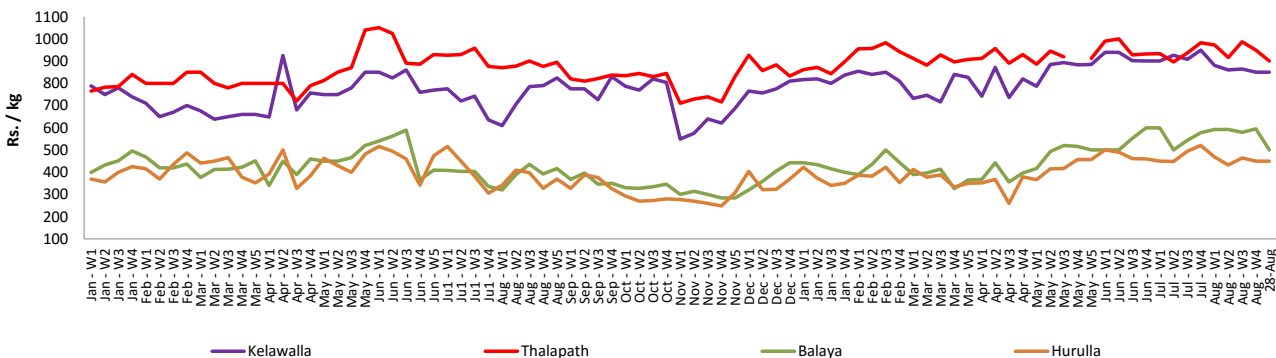

- Price increased by more than 5% compared to previous week average price.
- Price decreased by more than 5% compared to previous week average price.

Wholesale Prices

Marandaghamula

Pettah

Retail Prices

Pettah

Wholesale and Retail Prices of Selected Food Commodities - 2018/08/28

Fish

Item	Unit	Wholesale				Retail			
		Peliyagoda		Negombo		Peliyagoda		Negombo	
		Previous Week	Today	Previous Week	Today	Previous Week	Today	Previous Week	Today
Kelawalla	Rs./Kg	680.00	680.00	625.00	620.00	987.00	1000.00	850.00	850.00
Thalapath	Rs./Kg	765.00	750.00	725.00	680.00	925.00	900.00	950.00	900.00
Balaya	Rs./Kg	380.00	400.00	410.00	390.00	480.00	500.00	595.00	500.00
Paraw	Rs./Kg	605.00	n.a.	540.00	520.00	905.00	n.a.	810.00	780.00
Salaya	Rs./Kg	160.00	160.00	180.00	170.00	200.00	200.00	253.00	240.00
Hurulla	Rs./Kg	380.00	350.00	370.00	350.00	480.00	450.00	450.00	450.00

- Price increased by more than 5% compared to previous week average price.
- Price decreased by more than 5% compared to previous week average price.

Retail Prices

Peliyagoda

Negombo

Wholesale and Retail Prices of Selected Food Commodities - 2018/08/28