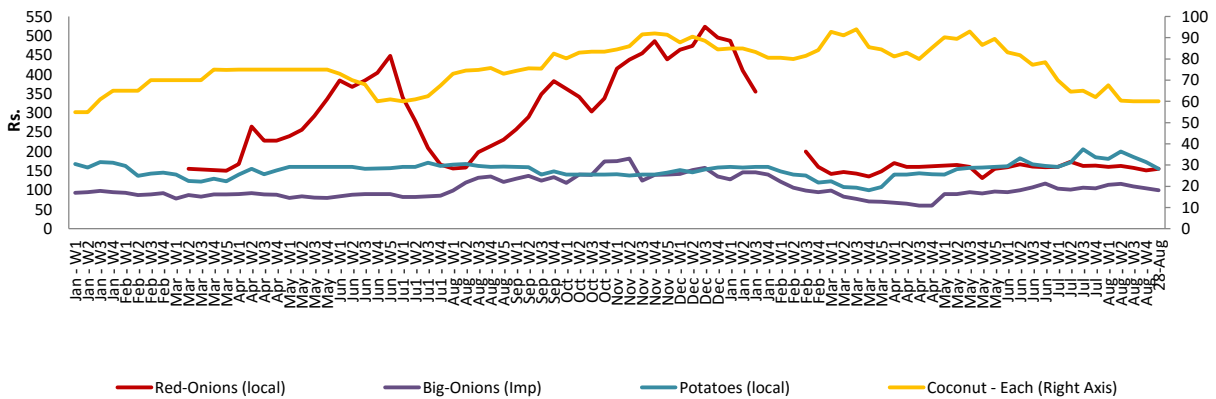

- Price increased by more than 5% compared to previous week average price.
- Price decreased by more than 5% compared to previous week average price.

Retail Prices

Peliyagoda

Negombo

Wholesale and Retail Prices of Selected Food Commodities - 2018/08/28

- Price increased by more than 5% compared to previous week average price.
- Price decreased by more than 5% compared to previous week average price.

Retail - Pettah

Wholesale and Retail Prices of Selected Food Commodities - 2018/08/28

- Price increased by more than 5% compared to previous week average price.
- Price decreased by more than 5% compared to previous week average price.

Retail Prices

Pettah

Dambulla

* Prices of food commodities may vary due to quality and markets among other factors.