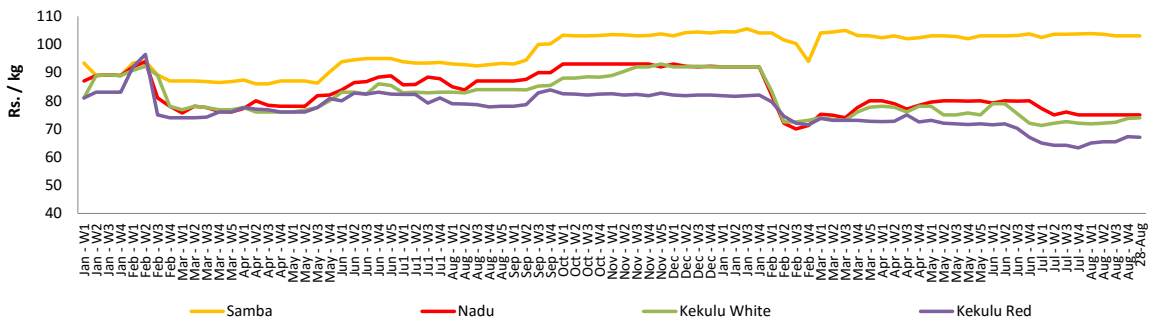

- Price increased by more than 5% compared to previous week average price.
- Price decreased by more than 5% compared to previous week average price.

Retail Prices Pettah

Dambulla

Wholesale and Retail Prices of Selected Food Commodities - 2018/08/28

Rice

Item	Unit	Wholesale				Retail	
		Maradaghamula		Pettah		Pettah	
		Previous Week	Today	Previous Week	Today	Previous Week	Today
Samba	Rs./Kg	100.00	100.00	103.00	103.00	111.00	110.00
Nadu	Rs./Kg	76.00	77.00	75.00	75.00	85.00	85.00
Kekulu White	Rs./Kg	73.00	73.00	74.00	74.00	82.00	81.00
Kekulu Red	Rs./Kg	67.00	67.00	67.00	67.00	77.00	77.00

- Price increased by more than 5% compared to previous week average price.
- Price decreased by more than 5% compared to previous week average price.

Wholesale Prices

Marandaghamula

Pettah

Retail Prices

Pettah