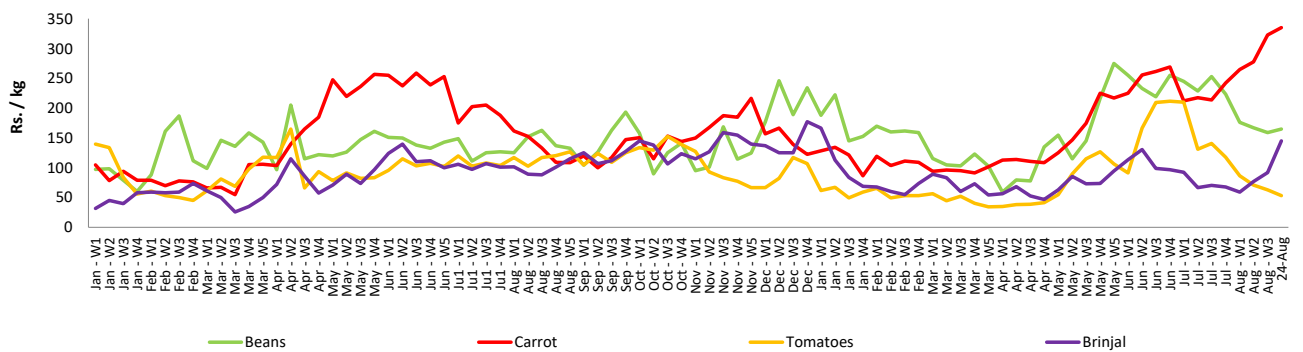

Fruits

- Prices of **Pineapple increased** in **Pettah** market due to **low supply** from **Gampaha** district.

Other

- Price of **local Red onions decreased** in both **Pettah** and **Dambulla** market due to **favourable supply conditions** from **Dambulla** area.

Statistics Department
Central Bank of Sri Lanka

Wholesale and Retail Prices of Selected Food Commodities - 2018/08/24

Vegetables

Item	Unit	Wholesale				Retail			
		Pettah		Dambulla		Pettah		Dambulla	
		Previous Week	Today	Previous Week	Today	Previous Week	Today	Previous Week	Today
Beans	Rs./Kg	124.00	84.00	139.00	145.00	161.00	120.00	159.00	165.00
Carrot	Rs./Kg	251.00	330.00	303.00	315.00	294.00	378.00	323.00	335.00
Cabbage	Rs./Kg	100.00	113.00	90.00	95.00	143.00	158.00	110.00	115.00
Tomatoes	Rs./Kg	47.00	50.00	42.00	33.00	81.00	82.00	63.00	53.00
Brinjal	Rs./Kg	87.00	120.00	72.00	125.00	123.00	160.00	92.00	145.00
Pumpkin	Rs./Kg	99.00	69.00	70.00	73.00	129.00	105.00	90.00	93.00
Snake gourd	Rs./Kg	77.00	60.00	44.00	38.00	112.00	93.00	64.00	58.00

- Price increased by more than 5% compared to previous week average price.
- Price decreased by more than 5% compared to previous week average price.

Retail Prices Pettah

Dambulla

Wholesale and Retail Prices of Selected Food Commodities - 2018/08/24