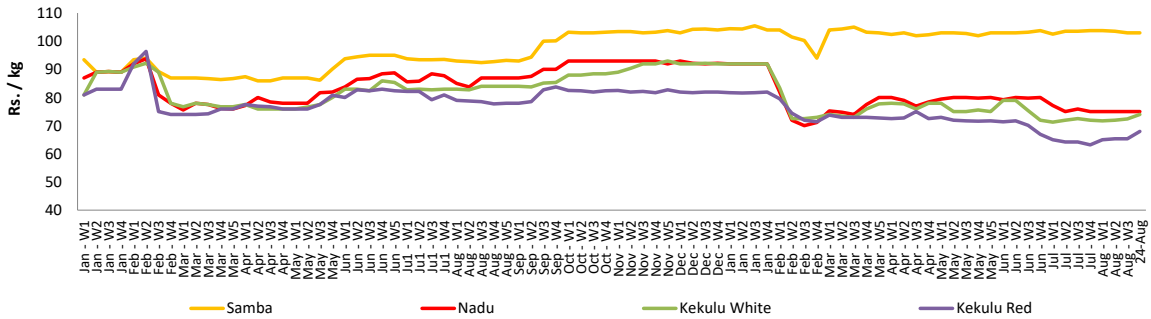

- Price increased by more than 5% compared to previous week average price.
- Price decreased by more than 5% compared to previous week average price.

Retail Prices Pettah

Dambulla

Wholesale and Retail Prices of Selected Food Commodities - 2018/08/24

Rice

Item	Unit	Wholesale				Retail	
		Maradaghamula		Pettah		Pettah	
		Previous Week	Today	Previous Week	Today	Previous Week	Today
Samba	Rs./Kg	100.00	99.00	103.00	103.00	110.00	112.00
Nadu	Rs./Kg	76.00	75.00	75.00	75.00	85.00	85.00
Kekulu White	Rs./Kg	73.00	73.00	72.00	74.00	78.00	81.00
Kekulu Red	Rs./Kg	67.00	67.00	65.00	68.00	75.00	77.00

- Price increased by more than 5% compared to previous week average price.
- Price decreased by more than 5% compared to previous week average price.

Wholesale Prices

Maradaghamula

Pettah

Retail Prices

Pettah