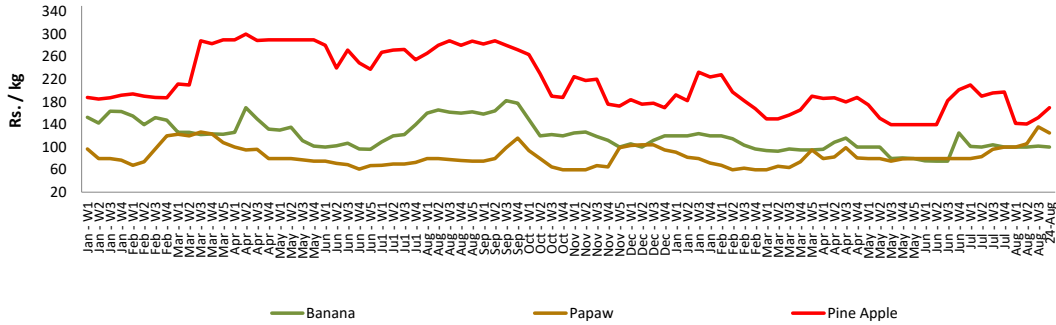

Wholesale and Retail Prices of Selected Food Commodities - 2018/08/24

Fruits

Item	Unit	Wholesale		Retail	
		Pettah			
		Previous Week	Today	Previous Week	Today
Banana (Sour)	Rs./Kg	69.00	65.00	102.00	100.00
Papaw	Rs./Kg	106.00	100.00	136.00	125.00
Pineapple	Rs./Kg	112.00	120.00	152.00	170.00

- Price increased by more than 5% compared to previous week average price.
- Price decreased by more than 5% compared to previous week average price.

Retail - Pettah