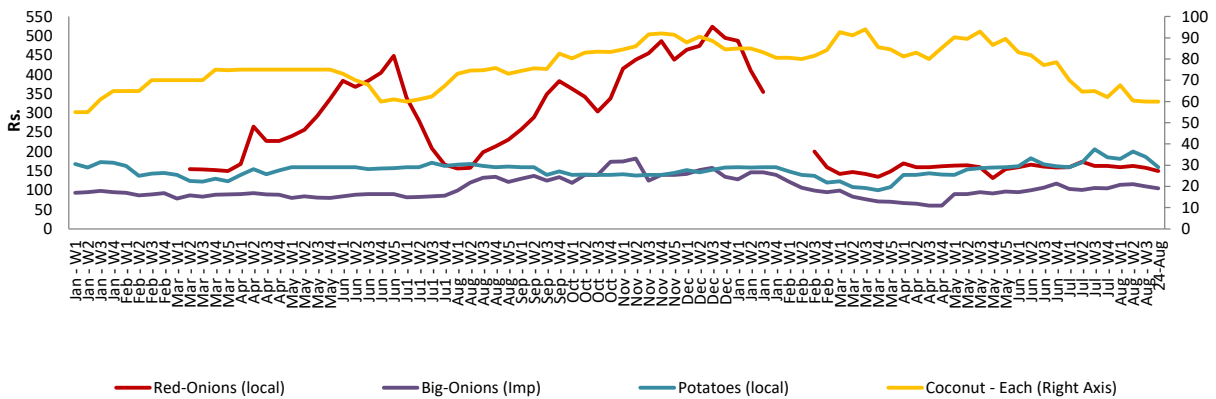

- Price increased by more than 5% compared to previous week average price.
- Price decreased by more than 5% compared to previous week average price.

Retail Prices

Peliyagoda

Negombo

Wholesale and Retail Prices of Selected Food Commodities - 2018/08/24

Fruits

Item	Unit	Wholesale		Retail	
		Pettah			
		Previous Week	Today	Previous Week	Today
Banana (Sour)	Rs./Kg	69.00	65.00	102.00	100.00
Papaw	Rs./Kg	106.00	100.00	136.00	125.00
Pineapple	Rs./Kg	112.00	120.00	152.00	170.00

- Price increased by more than 5% compared to previous week average price.
- Price decreased by more than 5% compared to previous week average price.

Retail - Pettah

Wholesale and Retail Prices of Selected Food Commodities - 2018/08/24

- Price increased by more than 5% compared to previous week average price.
- Price decreased by more than 5% compared to previous week average price.

Retail Prices

Pettah

Dambulla

* Prices of food commodities may vary due to quality and markets among other factors.