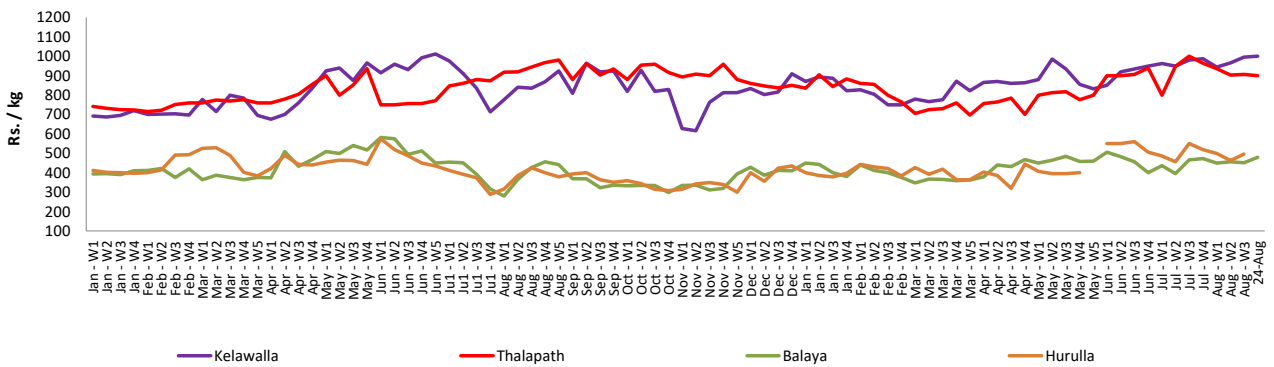

- Price increased by more than 5% compared to previous week average price.
- Price decreased by more than 5% compared to previous week average price.

Wholesale Prices

Maradaghamula

Pettah

Retail Prices

Pettah

Wholesale and Retail Prices of Selected Food Commodities - 2018/08/24

Fish

Item	Unit	Wholesale				Retail			
		Peliyagoda		Negombo		Peliyagoda		Negombo	
		Previous Week	Today	Previous Week	Today	Previous Week	Today	Previous Week	Today
Kelawalla	Rs./Kg	696.00	680.00	630.00	620.00	996.00	1000.00	865.00	850.00
Thalapath	Rs./Kg	750.00	750.00	730.00	730.00	906.00	900.00	988.00	950.00
Balaya	Rs./Kg	352.00	380.00	400.00	400.00	452.00	480.00	580.00	580.00
Paraw	Rs./Kg	626.00	600.00	520.00	550.00	926.00	900.00	813.00	800.00
Salaya	Rs./Kg	172.00	160.00	190.00	170.00	224.00	200.00	263.00	250.00
Hurulla	Rs./Kg	396.00	n.a.	380.00	370.00	496.00	n.a.	465.00	470.00

- Price increased by more than 5% compared to previous week average price.
- Price decreased by more than 5% compared to previous week average price.

Retail Prices

Peliyagoda

Negombo

Wholesale and Retail Prices of Selected Food Commodities - 2018/08/24