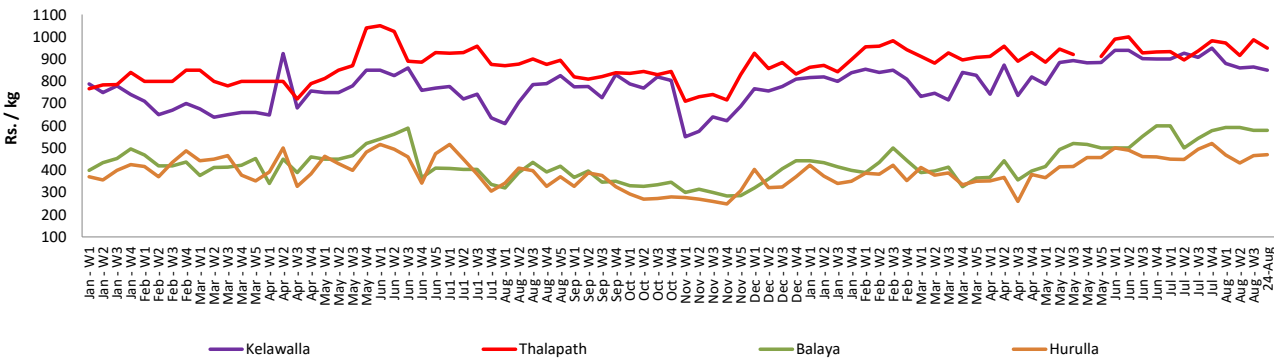

- Price increased by more than 5% compared to previous week average price.
- Price decreased by more than 5% compared to previous week average price.

Wholesale Prices

Maradaghamula

Pettah

Retail Prices

Pettah

Wholesale and Retail Prices of Selected Food Commodities - 2018/08/24

Fish

Item	Unit	Wholesale				Retail			
		Peliyagoda		Negombo		Peliyagoda		Negombo	
		Previous Week	Today	Previous Week	Today	Previous Week	Today	Previous Week	Today
Kelawalla	Rs./Kg	696.00	680.00	630.00	620.00	996.00	1000.00	865.00	850.00
Thalapath	Rs./Kg	750.00	750.00	730.00	730.00	906.00	900.00	988.00	950.00
Balaya	Rs./Kg	352.00	380.00	400.00	400.00	452.00	480.00	580.00	580.00
Paraw	Rs./Kg	626.00	600.00	520.00	550.00	926.00	900.00	813.00	800.00
Salaya	Rs./Kg	172.00	160.00	190.00	170.00	224.00	200.00	263.00	250.00
Hurulla	Rs./Kg	396.00	n.a.	380.00	370.00	496.00	n.a.	465.00	470.00

- Price increased by more than 5% compared to previous week average price.
- Price decreased by more than 5% compared to previous week average price.

Retail Prices

Peliyagoda

Negombo

Wholesale and Retail Prices of Selected Food Commodities - 2018/08/24