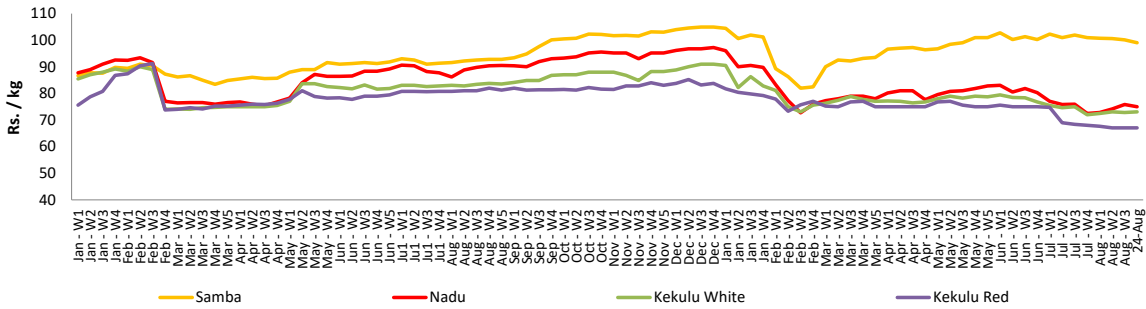

Wholesale and Retail Prices of Selected Food Commodities - 2018/08/24

Rice

Item	Unit	Wholesale				Retail	
		Maradaghamula		Pettah		Pettah	
		Previous Week	Today	Previous Week	Today	Previous Week	Today
Samba	Rs./Kg	100.00	99.00	103.00	103.00	110.00	112.00
Nadu	Rs./Kg	76.00	75.00	75.00	75.00	85.00	85.00
Kekulu White	Rs./Kg	73.00	73.00	72.00	74.00	78.00	81.00
Kekulu Red	Rs./Kg	67.00	67.00	65.00	68.00	75.00	77.00

- Price increased by more than 5% compared to previous week average price.
- Price decreased by more than 5% compared to previous week average price.

Wholesale Prices

Maradaghamula