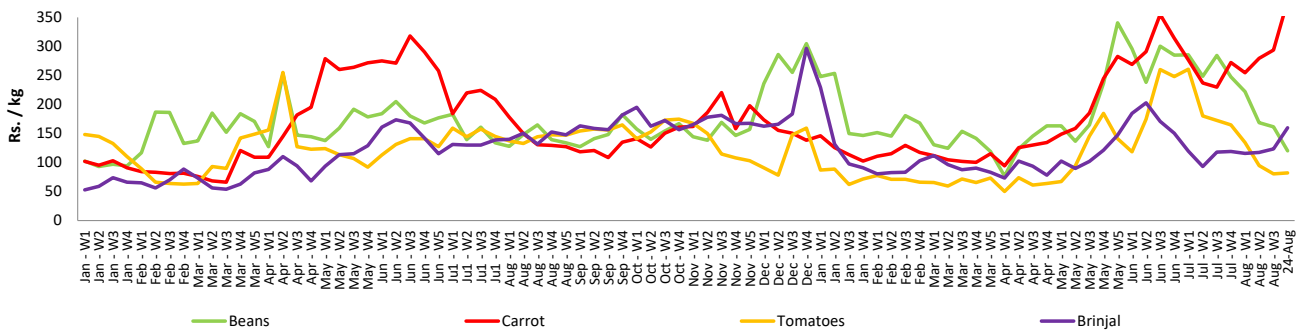

Fruits

- Prices of **Pineapple increased** in **Pettah** market due to **low supply** from **Gampaha** district.

Other

- Price of **local Red onions decreased** in both **Pettah** and **Dambulla** market due to **favourable supply conditions** from **Dambulla** area.

Statistics Department
Central Bank of Sri Lanka

Wholesale and Retail Prices of Selected Food Commodities - 2018/08/24

Vegetables

Item	Unit	Wholesale				Retail			
		Pettah		Dambulla		Pettah		Dambulla	
		Previous Week	Today	Previous Week	Today	Previous Week	Today	Previous Week	Today
Beans	Rs./Kg	124.00	84.00	139.00	145.00	161.00	120.00	159.00	165.00
Carrot	Rs./Kg	251.00	330.00	303.00	315.00	294.00	378.00	323.00	335.00
Cabbage	Rs./Kg	100.00	113.00	90.00	95.00	143.00	158.00	110.00	115.00
Tomatoes	Rs./Kg	47.00	50.00	42.00	33.00	81.00	82.00	63.00	53.00
Brinjal	Rs./Kg	87.00	120.00	72.00	125.00	123.00	160.00	92.00	145.00
Pumpkin	Rs./Kg	99.00	69.00	70.00	73.00	129.00	105.00	90.00	93.00
Snake gourd	Rs./Kg	77.00	60.00	44.00	38.00	112.00	93.00	64.00	58.00

- Price increased by more than 5% compared to previous week average price.
- Price decreased by more than 5% compared to previous week average price.

Retail Prices Pettah

Dambulla

Wholesale and Retail Prices of Selected Food Commodities - 2018/08/24