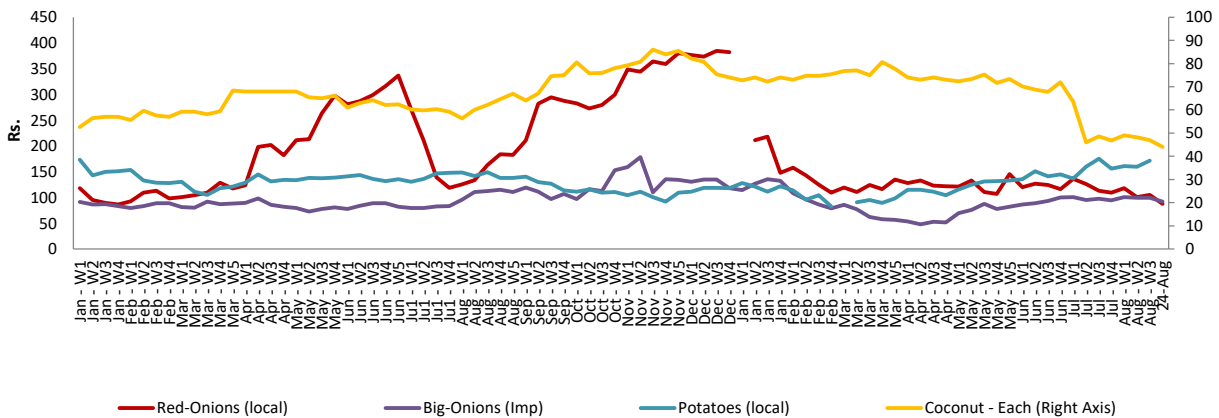

- Price increased by more than 5% compared to previous week average price.
- Price decreased by more than 5% compared to previous week average price.

Retail - Pettah

Wholesale and Retail Prices of Selected Food Commodities - 2018/08/24

Other

Item	Unit	Wholesale				Retail			
		Pettah		Dambulla		Pettah		Dambulla	
		Previous Week	Today	Previous Week	Today	Previous Week	Today	Previous Week	Today
Red-Onions (local)	Rs./Kg	126.00	110.00	95.00	78.00	158.00	150.00	105.00	88.00
Red-Onions (Imp)	Rs./Kg	n.a.	n.a.	n.a.	n.a.	n.a.	n.a.	n.a.	n.a.
Big-Onions (local)	Rs./Kg	n.a.	n.a.	n.a.	83.00	n.a.	n.a.	n.a.	93.00
Big-Onions (Imp)	Rs./Kg	85.00	82.00	90.00	82.00	110.00	105.00	99.00	92.00
Potatoes (local)	Rs./Kg	150.00	122.00	163.00	n.a.	186.00	160.00	172.00	n.a.
Potatoes (Imp)	Rs./Kg	77.00	82.00			100.00	100.00		
Dried Chillies (Imp)	Rs./Kg	250.00	248.00	245.00	253.00	300.00	295.00	255.00	263.00
Coconut	Rs./Nut	48.00	46.00	41.00	38.00	60.00	60.00	47.00	44.00
Coconut oil	Rs./Ltr	340.00	340.00			360.00	360.00		
Dhal	Rs./Kg	96.00	97.00			110.00	113.00		
Sugar	Rs./Kg	94.00	94.00			105.00	105.00		
Eggs	Rs./Each	18.00	16.50			19.00	17.50		
Katta	Rs./Kg	890.00	900.00			940.00	950.00		
Sprats	Rs./Kg	500.00	500.00			550.00	550.00		

- Price increased by more than 5% compared to previous week average price.
- Price decreased by more than 5% compared to previous week average price.

Retail Prices

Pettah

Dambulla

* Prices of food commodities may vary due to quality and markets among other factors.