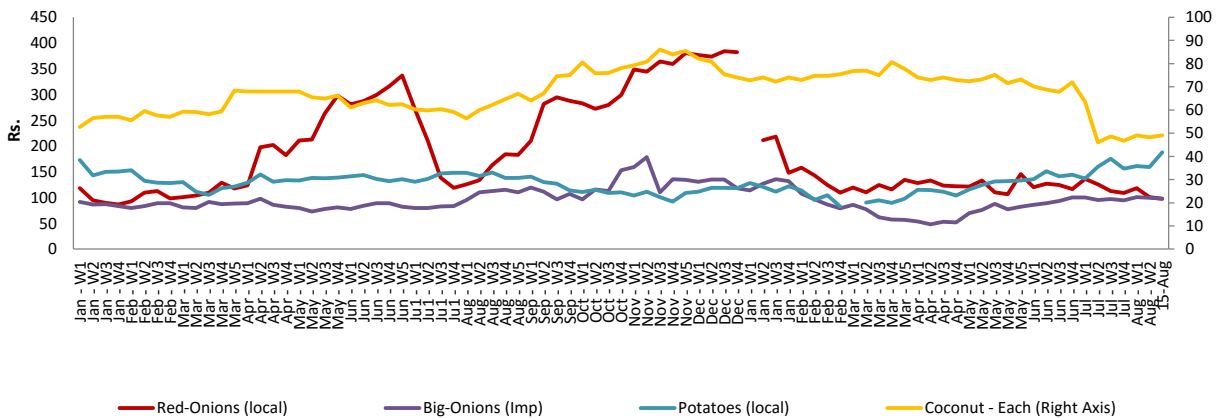

Dambulla

* Prices of food commodities may vary due to quality and markets among other factors.