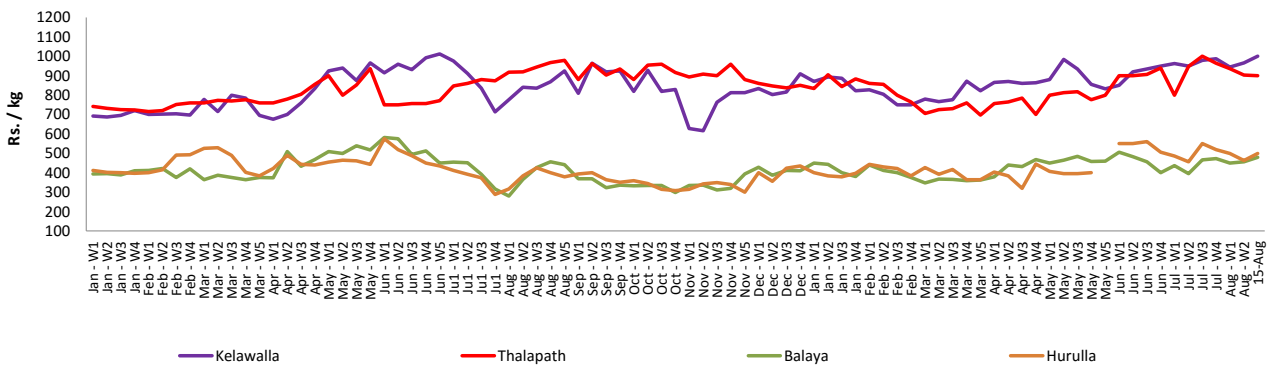

Wholesale and Retail Prices of Selected Food Commodities - 2018/08/15

Fish

Item	Unit	Wholesale				Retail			
		Peliyagoda		Negombo		Peliyagoda		Negombo	
		Previous Week	Today	Previous Week	Today	Previous Week	Today	Previous Week	Today
Kelawalla	Rs./Kg	620.00	700.00	640.00	n.a.	966.00	1000.00	860.00	n.a.
Thalapath	Rs./Kg	732.00	750.00	704.00	n.a.	904.00	900.00	916.00	n.a.
Balaya	Rs./Kg	357.00	380.00	414.00	n.a.	457.00	480.00	592.00	n.a.
Paraw	Rs./Kg	593.00	650.00	524.00	n.a.	893.00	950.00	800.00	n.a.
Salaya	Rs./Kg	180.00	180.00	180.00	n.a.	232.00	240.00	258.00	n.a.
Hurulla	Rs./Kg	404.00	400.00	360.00	n.a.	464.00	500.00	432.00	n.a.

- Price increased by more than 5% compared to previous week average price.
- Price decreased by more than 5% compared to previous week average price.

Retail Prices

Peliyagoda