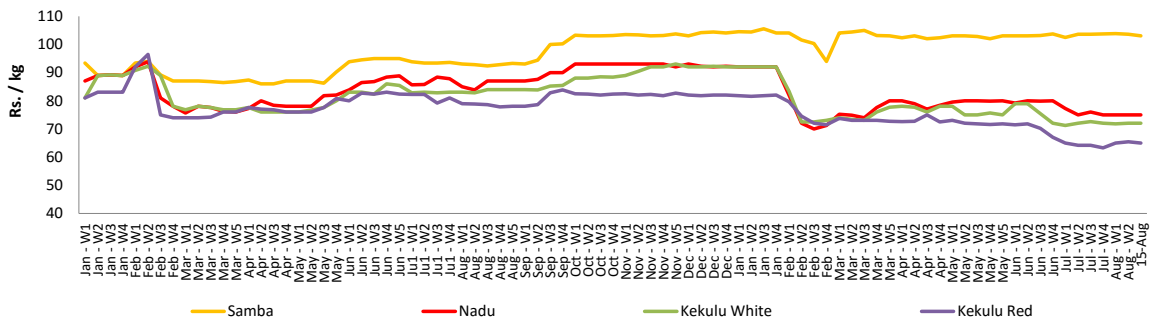

Wholesale and Retail Prices of Selected Food Commodities - 2018/08/15

Rice

Item	Unit	Wholesale				Retail	
		Maradagahamula		Pettah		Pettah	
		Previous Week	Today	Previous Week	Today	Previous Week	Today
Samba	Rs./Kg	101.00	100.00	104.00	103.00	111.00	110.00
Nadu	Rs./Kg	74.00	76.00	75.00	75.00	85.00	85.00
Kekulu White	Rs./Kg	73.00	73.00	72.00	72.00	77.00	77.00
Kekulu Red	Rs./Kg	67.00	67.00	65.00	65.00	76.00	75.00

- Price increased by more than 5% compared to previous week average price.
- Price decreased by more than 5% compared to previous week average price.

Wholesale Prices

Maradagahamula

Pettah

Retail Prices

Pettah