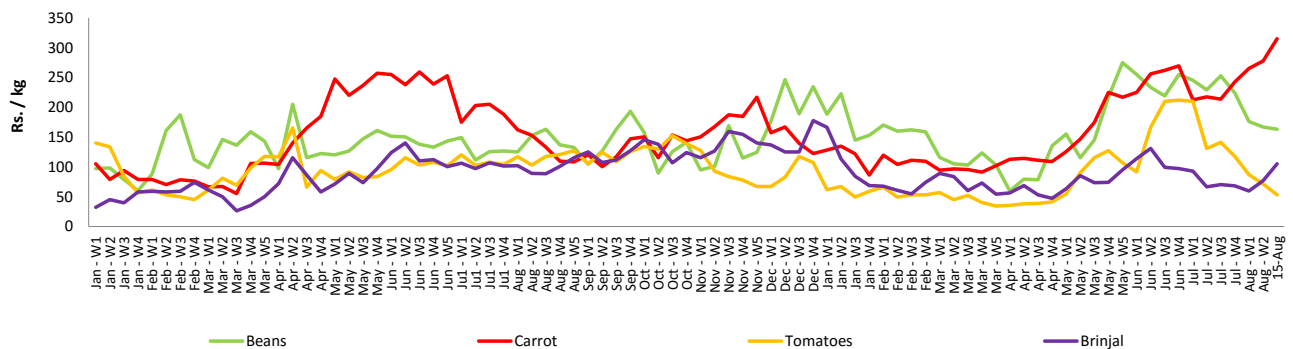

Wholesale and Retail Prices of Selected Food Commodities - 2018/08/15

Vegetables

Item	Unit	Wholesale				Retail			
		Pettah		Dambulla		Pettah		Dambulla	
		Previous Week	Today	Previous Week	Today	Previous Week	Today	Previous Week	Today
Beans	Rs./Kg	136.00	100.00	147.00	143.00	169.00	140.00	167.00	163.00
Carrot	Rs./Kg	238.00	200.00	258.00	295.00	279.00	240.00	278.00	315.00
Cabbage	Rs./Kg	98.00	80.00	94.00	75.00	138.00	130.00	114.00	95.00
Tomatoes	Rs./Kg	56.00	50.00	51.00	31.00	95.00	80.00	71.00	53.00
Brinjal	Rs./Kg	81.00	75.00	57.00	85.00	117.00	110.00	77.00	105.00
Pumpkin	Rs./Kg	72.00	90.00	67.00	73.00	109.00	120.00	87.00	93.00
Snake gourd	Rs./Kg	84.00	80.00	65.00	43.00	124.00	120.00	85.00	63.00

- Price increased by more than 5% compared to previous week average price.
- Price decreased by more than 5% compared to previous week average price.

Retail Prices

Pettah

Dambulla