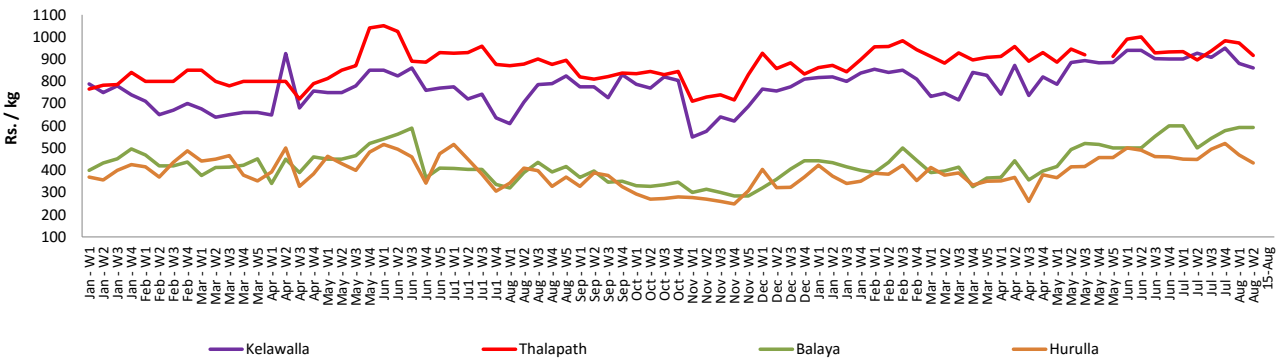

Wholesale and Retail Prices of Selected Food Commodities - 2018/08/15

Fish

Item	Unit	Wholesale				Retail			
		Peliyagoda		Negombo		Peliyagoda		Negombo	
		Previous Week	Today	Previous Week	Today	Previous Week	Today	Previous Week	Today
Kelawalla	Rs./Kg	620.00	700.00	640.00	n.a.	966.00	1000.00	860.00	n.a.
Thalapath	Rs./Kg	732.00	750.00	704.00	n.a.	904.00	900.00	916.00	n.a.
Balaya	Rs./Kg	357.00	380.00	414.00	n.a.	457.00	480.00	592.00	n.a.
Paraw	Rs./Kg	593.00	650.00	524.00	n.a.	893.00	950.00	800.00	n.a.
Salaya	Rs./Kg	180.00	180.00	180.00	n.a.	232.00	240.00	258.00	n.a.
Hurulla	Rs./Kg	404.00	400.00	360.00	n.a.	464.00	500.00	432.00	n.a.

- Price increased by more than 5% compared to previous week average price.
- Price decreased by more than 5% compared to previous week average price.

Retail Prices

Peliyagoda

Negombo