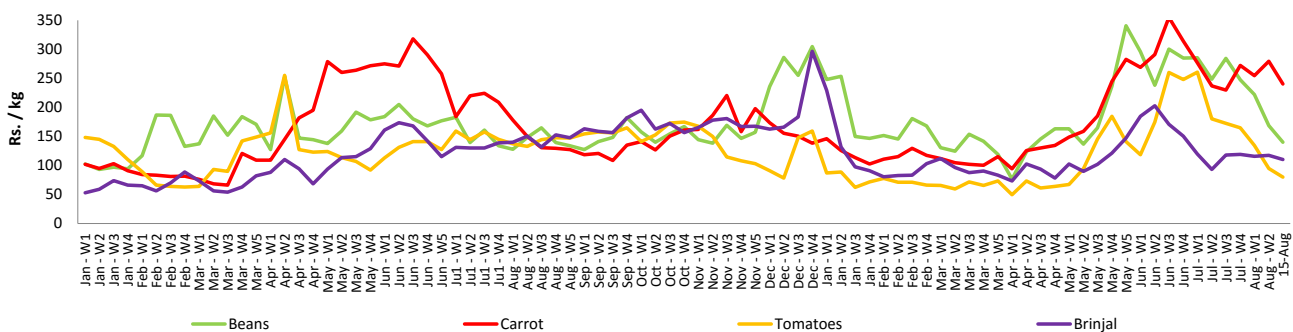

Wholesale and Retail Prices of Selected Food Commodities - 2018/08/15

Vegetables

Item	Unit	Wholesale				Retail			
		Pettah		Dambulla		Pettah		Dambulla	
		Previous Week	Today	Previous Week	Today	Previous Week	Today	Previous Week	Today
Beans	Rs./Kg	136.00	100.00	147.00	143.00	169.00	140.00	167.00	163.00
Carrot	Rs./Kg	238.00	200.00	258.00	295.00	279.00	240.00	278.00	315.00
Cabbage	Rs./Kg	98.00	80.00	94.00	75.00	138.00	130.00	114.00	95.00
Tomatoes	Rs./Kg	56.00	50.00	51.00	31.00	95.00	80.00	71.00	53.00
Brinjal	Rs./Kg	81.00	75.00	57.00	85.00	117.00	110.00	77.00	105.00
Pumpkin	Rs./Kg	72.00	90.00	67.00	73.00	109.00	120.00	87.00	93.00
Snake gourd	Rs./Kg	84.00	80.00	65.00	43.00	124.00	120.00	85.00	63.00

- Price increased by more than 5% compared to previous week average price.
- Price decreased by more than 5% compared to previous week average price.

Retail Prices

Pettah