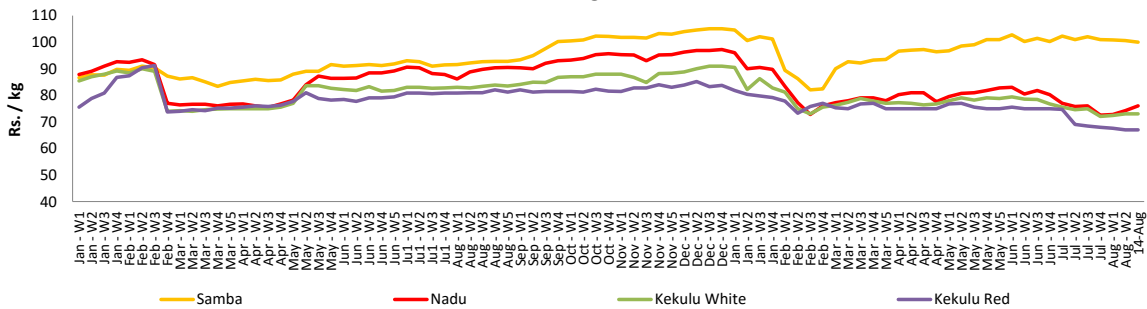

Wholesale and Retail Prices of Selected Food Commodities - 2018/08/14

Vegetables

Item	Unit	Wholesale				Retail			
		Pettah		Dambulla		Pettah		Dambulla	
		Previous Week	Today	Previous Week	Today	Previous Week	Today	Previous Week	Today
Beans	Rs./Kg	136.00	153.00	147.00	165.00	169.00	200.00	167.00	185.00
Carrot	Rs./Kg	238.00	243.00	258.00	295.00	279.00	290.00	278.00	315.00
Cabbage	Rs./Kg	98.00	93.00	94.00	88.00	138.00	140.00	114.00	108.00
Tomatoes	Rs./Kg	56.00	40.00	51.00	48.00	95.00	75.00	71.00	68.00
Brinjal	Rs./Kg	81.00	100.00	57.00	75.00	117.00	140.00	77.00	95.00
Pumpkin	Rs./Kg	72.00	103.00	67.00	65.00	109.00	137.00	87.00	85.00
Snake gourd	Rs./Kg	84.00	90.00	65.00	58.00	124.00	127.00	85.00	78.00

- Price increased by more than 5% compared to previous week average price.
- Price decreased by more than 5% compared to previous week average price.

Retail Prices

Pettah

Dambulla

Wholesale and Retail Prices of Selected Food Commodities - 2018/08/14

Rice

Item	Unit	Wholesale				Retail	
		Maradagahamula		Pettah		Pettah	
		Previous Week	Today	Previous Week	Today	Previous Week	Today
Samba	Rs./Kg	101.00	100.00	104.00	103.00	111.00	110.00
Nadu	Rs./Kg	74.00	76.00	75.00	75.00	85.00	85.00
Kekulu White	Rs./Kg	73.00	73.00	72.00	72.00	77.00	77.00
Kekulu Red	Rs./Kg	67.00	67.00	65.00	65.00	76.00	75.00

- Price increased by more than 5% compared to previous week average price.
- Price decreased by more than 5% compared to previous week average price.

Wholesale Prices

Maradagahamula

Pettah

Retail Prices

Pettah