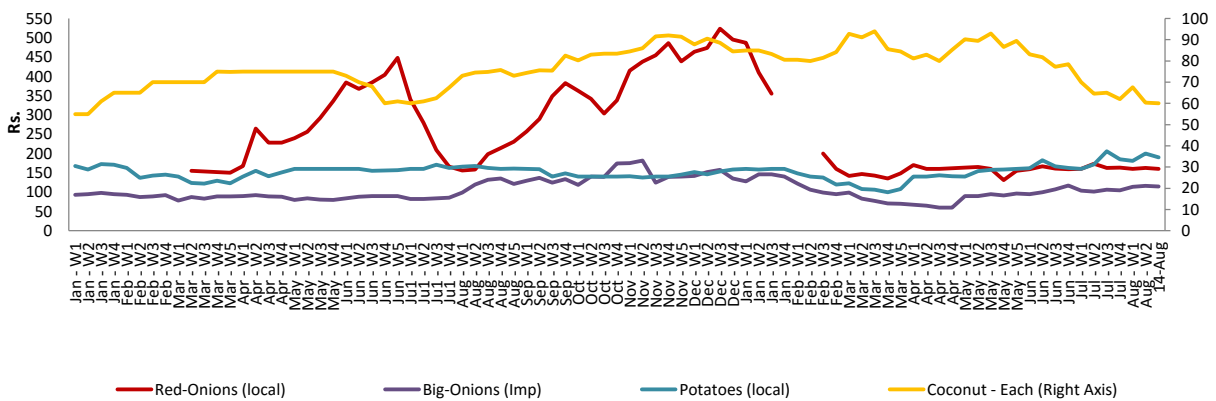

- Price increased by more than 5% compared to previous week average price.
- Price decreased by more than 5% compared to previous week average price.

Retail Prices

Peliyagoda

Negombo

Wholesale and Retail Prices of Selected Food Commodities - 2018/08/14

Fruits

Item	Unit	Wholesale		Retail	
		Pettah			
		Previous Week	Today	Previous Week	Today
Banana (Sour)	Rs./Kg	59.00	65.00	100.00	100.00
Papaw	Rs./Kg	83.00	100.00	106.00	130.00
Pineapple	Rs./Kg	101.00	110.00	141.00	150.00

- Price increased by more than 5% compared to previous week average price.
- Price decreased by more than 5% compared to previous week average price.

Retail - Pettah

Wholesale and Retail Prices of Selected Food Commodities - 2018/08/14

- Price increased by more than 5% compared to previous week average price.
- Price decreased by more than 5% compared to previous week average price.

Retail Prices

Pettah

Dambulla

* Prices of food commodities may vary due to quality and markets among other factors.