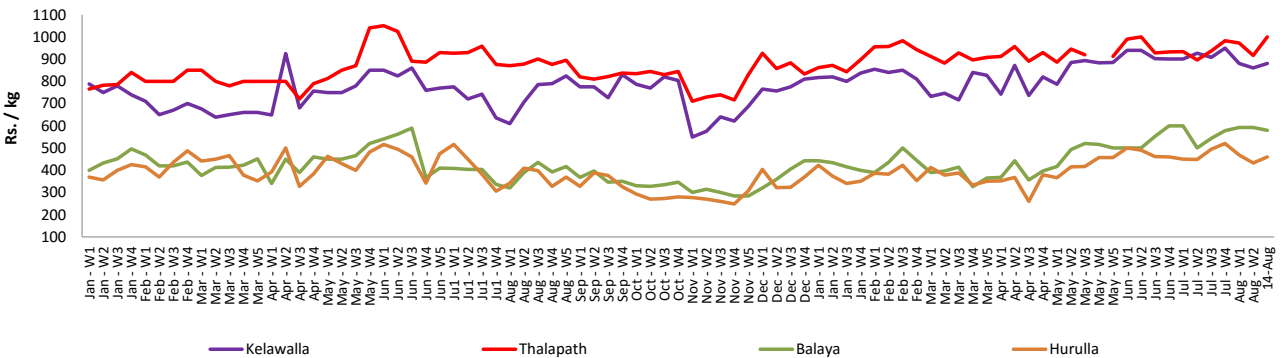

- Price increased by more than 5% compared to previous week average price.
- Price decreased by more than 5% compared to previous week average price.

Wholesale Prices

Maradagahamula

Pettah

Retail Prices

Pettah

Wholesale and Retail Prices of Selected Food Commodities - 2018/08/14

Fish

Item	Unit	Wholesale				Retail			
		Peliyagoda		Negombo		Peliyagoda		Negombo	
		Previous Week	Today	Previous Week	Today	Previous Week	Today	Previous Week	Today
Kelawalla	Rs./Kg	620.00	700.00	640.00	640.00	966.00	1000.00	860.00	880.00
Thalapath	Rs./Kg	732.00	750.00	704.00	730.00	904.00	900.00	916.00	1000.00
Balaya	Rs./Kg	357.00	350.00	414.00	400.00	457.00	450.00	592.00	580.00
Paraw	Rs./Kg	593.00	620.00	524.00	500.00	893.00	920.00	800.00	800.00
Salaya	Rs./Kg	180.00	180.00	180.00	180.00	232.00	240.00	258.00	240.00
Hurulla	Rs./Kg	404.00	400.00	360.00	360.00	464.00	500.00	432.00	460.00

- Price increased by more than 5% compared to previous week average price.
- Price decreased by more than 5% compared to previous week average price.

Retail Prices

Peliyagoda

Negombo

Wholesale and Retail Prices of Selected Food Commodities - 2018/08/14