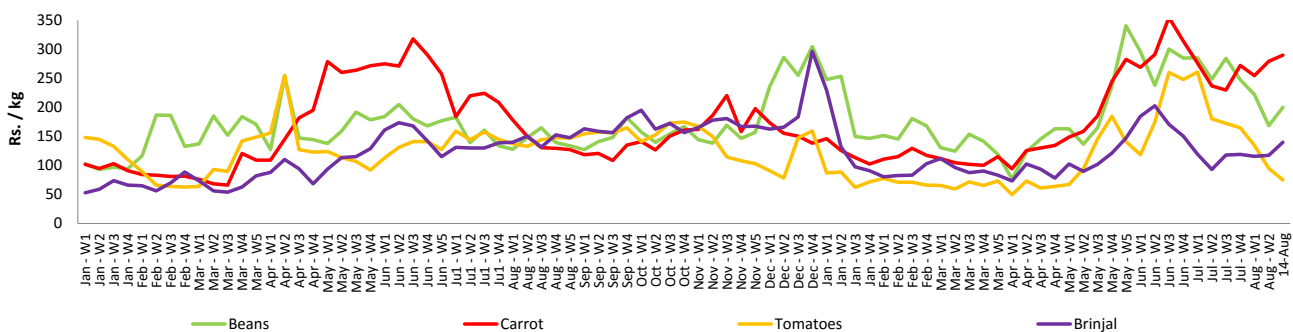

Fruits

- Prices of **Papaw** and **Pineapple** **increased** in **Pettah** market due to **low supply** **repectively** from **Vavuniya** and **Gampaha** districts.

Other

- **Wholesale** price of **imported Big onion** **decreased** in **Pettah** **market** due to **availability of varieties** from **India** and **Pakistan** although **retail price** **remained at the same level**.

Wholesale and Retail Prices of Selected Food Commodities - 2018/08/14

Vegetables

Item	Unit	Wholesale				Retail			
		Pettah		Dambulla		Pettah		Dambulla	
		Previous Week	Today	Previous Week	Today	Previous Week	Today	Previous Week	Today
Beans	Rs./Kg	136.00	153.00	147.00	165.00	169.00	200.00	167.00	185.00
Carrot	Rs./Kg	238.00	243.00	258.00	295.00	279.00	290.00	278.00	315.00
Cabbage	Rs./Kg	98.00	93.00	94.00	88.00	138.00	140.00	114.00	108.00
Tomatoes	Rs./Kg	56.00	40.00	51.00	48.00	95.00	75.00	71.00	68.00
Brinjal	Rs./Kg	81.00	100.00	57.00	75.00	117.00	140.00	77.00	95.00
Pumpkin	Rs./Kg	72.00	103.00	67.00	65.00	109.00	137.00	87.00	85.00
Snake gourd	Rs./Kg	84.00	90.00	65.00	58.00	124.00	127.00	85.00	78.00

- Price increased by more than 5% compared to previous week average price.
- Price decreased by more than 5% compared to previous week average price.

Retail Prices

Pettah

Dambulla

Wholesale and Retail Prices of Selected Food Commodities - 2018/08/14