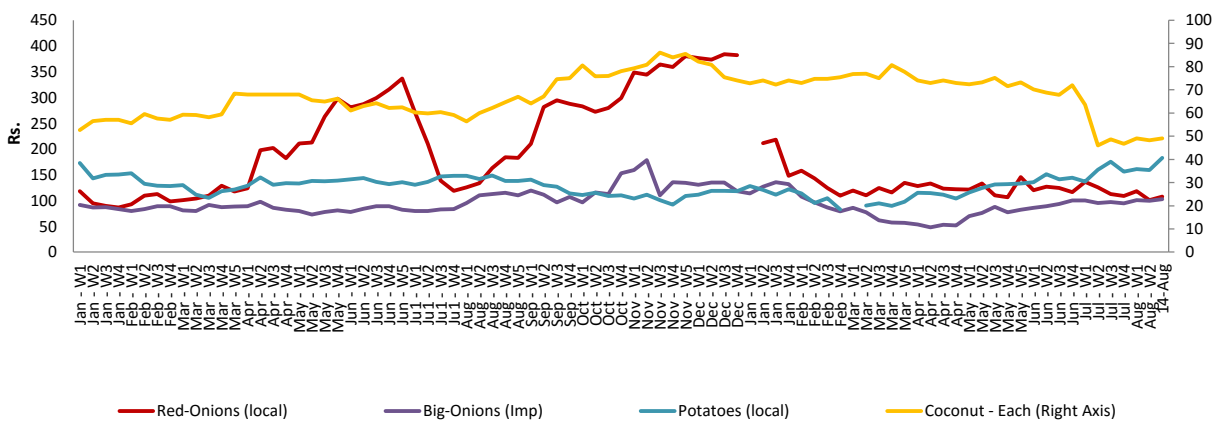

- Price increased by more than 5% compared to previous week average price.
- Price decreased by more than 5% compared to previous week average price.

Retail - Pettah

Wholesale and Retail Prices of Selected Food Commodities - 2018/08/14

Other

Item	Unit	Wholesale				Retail			
		Pettah		Dambulla		Pettah		Dambulla	
		Previous Week	Today	Previous Week	Today	Previous Week	Today	Previous Week	Today
Red-Onions (local)	Rs./Kg	129.00	130.00	89.00	98.00	163.00	160.00	101.00	108.00
Red-Onions (Imp)	Rs./Kg	n.a.	n.a.	n.a.	n.a.	n.a.	n.a.	n.a.	n.a.
Big-Onions (local)	Rs./Kg	n.a.	n.a.	n.a.	n.a.	n.a.	n.a.	n.a.	n.a.
Big-Onions (Imp)	Rs./Kg	92.00	80.00	89.00	91.00	116.00	115.00	100.00	103.00
Potatoes (local)	Rs./Kg	155.00	150.00	150.00	173.00	200.00	190.00	160.00	183.00
Potatoes (Imp)	Rs./Kg	69.00	80.00			100.00	100.00		
Dried Chillies (Imp)	Rs./Kg	250.00	250.00	250.00	238.00	297.00	300.00	259.00	248.00
Coconut	Rs./Nut	50.00	48.00	43.00	43.00	60.00	60.00	48.00	49.00
Coconut oil	Rs./Ltr	340.00	340.00			360.00	360.00		
Dhal	Rs./Kg	106.00	96.00			119.00	110.00		
Sugar	Rs./Kg	94.00	94.00			110.00	105.00		
Eggs	Rs./Each	18.00	17.50			19.00	18.50		
Katta	Rs./Kg	858.00	900.00			900.00	950.00		
Sprats	Rs./Kg	500.00	500.00			550.00	550.00		

- Price increased by more than 5% compared to previous week average price.
- Price decreased by more than 5% compared to previous week average price.

Retail Prices

Pettah

Dambulla

* Prices of food commodities may vary due to quality and markets among other factors.