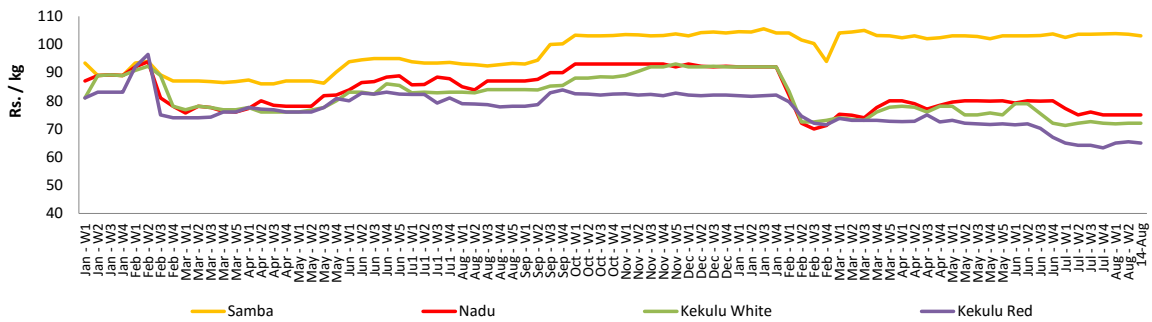

- Price increased by more than 5% compared to previous week average price.
- Price decreased by more than 5% compared to previous week average price.

Retail Prices

Pettah

Dambulla

Wholesale and Retail Prices of Selected Food Commodities - 2018/08/14

Rice

Item	Unit	Wholesale				Retail	
		Maradagahamula		Pettah		Pettah	
		Previous Week	Today	Previous Week	Today	Previous Week	Today
Samba	Rs./Kg	101.00	100.00	104.00	103.00	111.00	110.00
Nadu	Rs./Kg	74.00	76.00	75.00	75.00	85.00	85.00
Kekulu White	Rs./Kg	73.00	73.00	72.00	72.00	77.00	77.00
Kekulu Red	Rs./Kg	67.00	67.00	65.00	65.00	76.00	75.00

- Price increased by more than 5% compared to previous week average price.
- Price decreased by more than 5% compared to previous week average price.

Wholesale Prices

Maradagahamula

Pettah

Retail Prices

Pettah