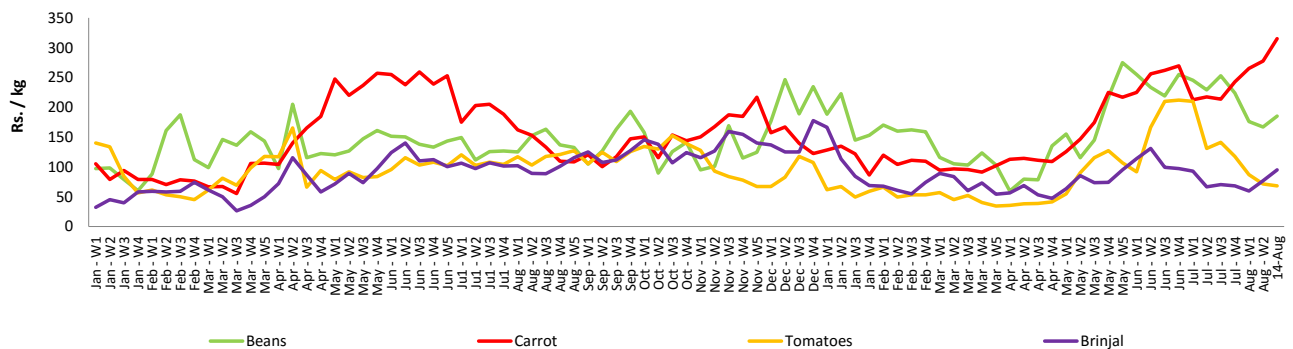

Fruits

- Prices of **Papaw** and **Pineapple** **increased** in **Pettah** market due to **low supply** **repectively** from **Vavuniya** and **Gampaha** districts.

Other

- **Wholesale** price of **imported Big onion** **decreased** in **Pettah** **market** due to **availability of varieties** from **India** and **Pakistan** although **retail price** **remained at the same level**.

Wholesale and Retail Prices of Selected Food Commodities - 2018/08/14

Vegetables

Item	Unit	Wholesale				Retail			
		Pettah		Dambulla		Pettah		Dambulla	
		Previous Week	Today	Previous Week	Today	Previous Week	Today	Previous Week	Today
Beans	Rs./Kg	136.00	153.00	147.00	165.00	169.00	200.00	167.00	185.00
Carrot	Rs./Kg	238.00	243.00	258.00	295.00	279.00	290.00	278.00	315.00
Cabbage	Rs./Kg	98.00	93.00	94.00	88.00	138.00	140.00	114.00	108.00
Tomatoes	Rs./Kg	56.00	40.00	51.00	48.00	95.00	75.00	71.00	68.00
Brinjal	Rs./Kg	81.00	100.00	57.00	75.00	117.00	140.00	77.00	95.00
Pumpkin	Rs./Kg	72.00	103.00	67.00	65.00	109.00	137.00	87.00	85.00
Snake gourd	Rs./Kg	84.00	90.00	65.00	58.00	124.00	127.00	85.00	78.00

- Price increased by more than 5% compared to previous week average price.
- Price decreased by more than 5% compared to previous week average price.

Retail Prices

Pettah

Dambulla

Wholesale and Retail Prices of Selected Food Commodities - 2018/08/14