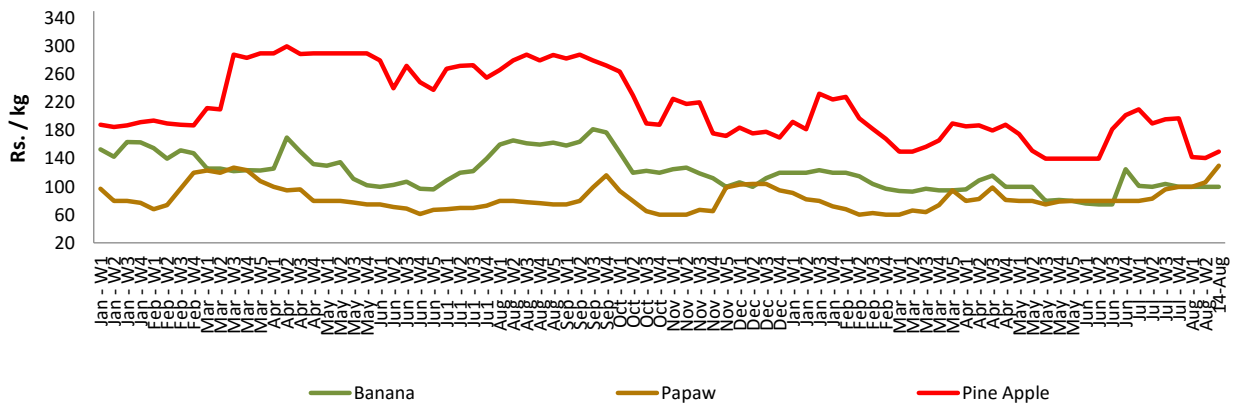

Wholesale and Retail Prices of Selected Food Commodities - 2018/08/14

Fruits

Item	Unit	Wholesale		Retail	
		Pettah			
		Previous Week	Today	Previous Week	Today
Banana (Sour)	Rs./Kg	59.00	65.00	100.00	100.00
Papaw	Rs./Kg	83.00	100.00	106.00	130.00
Pineapple	Rs./Kg	101.00	110.00	141.00	150.00

- Price increased by more than 5% compared to previous week average price.
- Price decreased by more than 5% compared to previous week average price.

Retail - Pettah