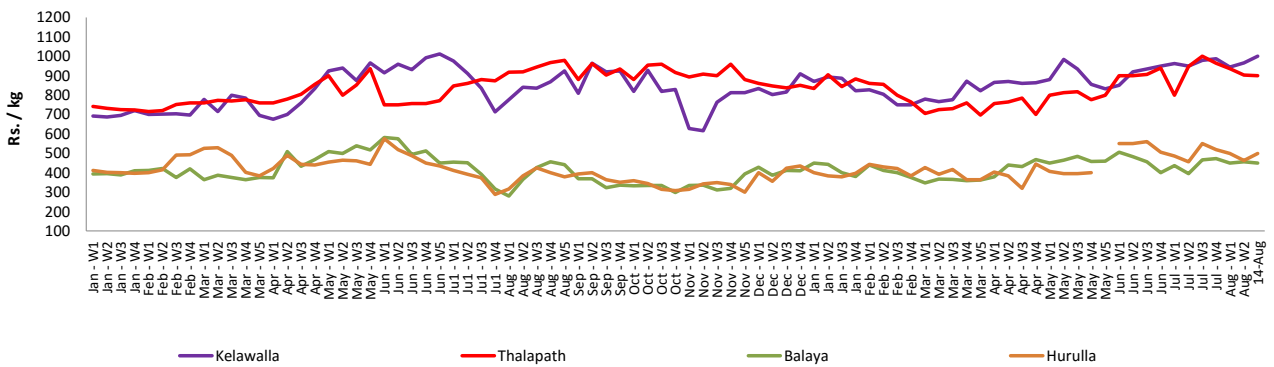

- Price increased by more than 5% compared to previous week average price.
- Price decreased by more than 5% compared to previous week average price.

Wholesale Prices

Maradagahamula

Pettah

Retail Prices

Pettah

Wholesale and Retail Prices of Selected Food Commodities - 2018/08/14

Fish

Item	Unit	Wholesale				Retail			
		Peliyagoda		Negombo		Peliyagoda		Negombo	
		Previous Week	Today	Previous Week	Today	Previous Week	Today	Previous Week	Today
Kelawalla	Rs./Kg	620.00	700.00	640.00	640.00	966.00	1000.00	860.00	880.00
Thalapath	Rs./Kg	732.00	750.00	704.00	730.00	904.00	900.00	916.00	1000.00
Balaya	Rs./Kg	357.00	350.00	414.00	400.00	457.00	450.00	592.00	580.00
Paraw	Rs./Kg	593.00	620.00	524.00	500.00	893.00	920.00	800.00	800.00
Salaya	Rs./Kg	180.00	180.00	180.00	180.00	232.00	240.00	258.00	240.00
Hurulla	Rs./Kg	404.00	400.00	360.00	360.00	464.00	500.00	432.00	460.00

- Price increased by more than 5% compared to previous week average price.
- Price decreased by more than 5% compared to previous week average price.

Retail Prices

Peliyagoda

Negombo

Wholesale and Retail Prices of Selected Food Commodities - 2018/08/14