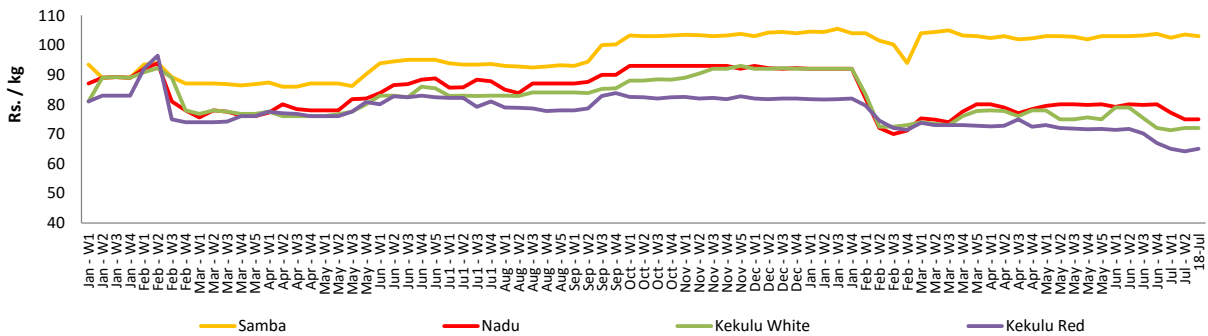

- Price increased by more than 5% compared to previous week average price.
- Price decreased by more than 5% compared to previous week average price.

Retail Prices

Wholesale and Retail Prices of Selected Food Commodities - 2018/07/18

Rice

Item	Unit	Wholesale				Retail	
		Maradaghamula		Pettah		Pettah	
		Previous Week	Today	Previous Week	Today	Previous Week	Today
Samba	Rs./Kg	101.00	102.00	104.00	103.00	111.00	110.00
Nadu	Rs./Kg	76.00	76.00	75.00	75.00	84.00	85.00
Kekulu White	Rs./Kg	75.00	75.00	72.00	72.00	80.00	80.00
Kekulu Red	Rs./Kg	69.00	69.00	64.00	65.00	75.00	75.00

- Price increased by more than 5% compared to previous week average price.
- Price decreased by more than 5% compared to previous week average price.

Wholesale Prices

Marandaghamula

Pettah

Retail Prices

Pettah