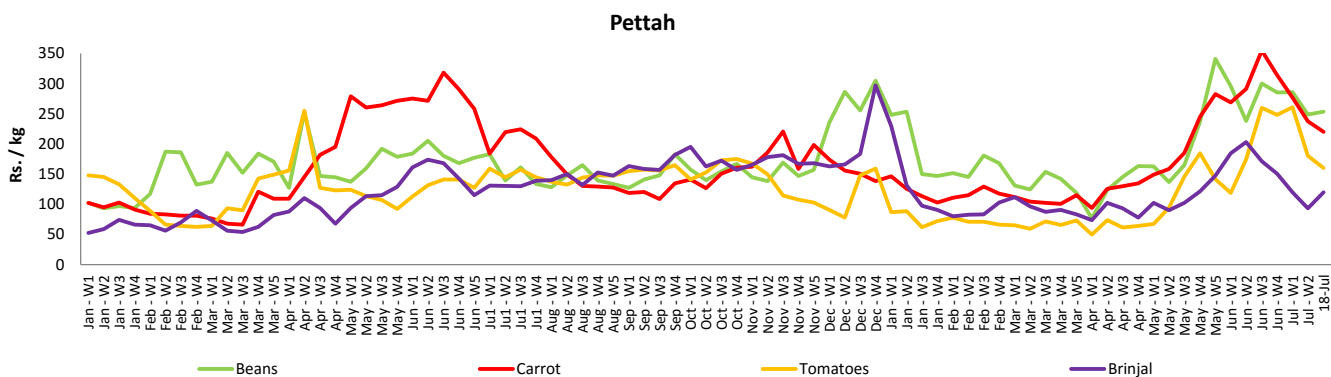

Daily Price Report

A Summary of Price Developments - 18 July 2018

Vegetables

- Prices of most **vegetable varieties increased** in **Dambulla** market while **mixed movements** were reported from **Pettah** market.
- **Below average supply** from **Nuwaraeliya** is reported to be the reason for **higher prices** in **Dambulla**.

Fruits

- Prices of **most fruit varieties continue to remain high** in **Pettah** market due to **low supply** signalling the **impact of the off season**.

Other

- Price of **local potatoes increased** in both **Pettah** and **Dambulla** markets due to **low availability** of both **Nuwaraeliya** and **Balangoda** varieties.

Wholesale and Retail Prices of Selected Food Commodities - 2018/07/18

Vegetables

Item	Unit	Wholesale				Retail			
		Pettah		Dambulla		Pettah		Dambulla	
		Previous Week	Today	Previous Week	Today	Previous Week	Today	Previous Week	Today
Beans	Rs./Kg	201.00	220.00	209.00	235.00	248.00	253.00	229.00	255.00
Carrot	Rs./Kg	194.00	187.00	198.00	235.00	237.00	220.00	218.00	255.00
Cabbage	Rs./Kg	145.00	128.00	99.00	135.00	197.00	165.00	119.00	155.00
Tomatoes	Rs./Kg	140.00	110.00	111.00	125.00	180.00	160.00	131.00	145.00
Brinjal	Rs./Kg	74.00	90.00	47.00	53.00	93.00	120.00	67.00	73.00
Pumpkin	Rs./Kg	37.00	57.00	40.00	65.00	70.00	83.00	59.00	85.00
Snake gourd	Rs./Kg	108.00	97.00	69.00	78.00	148.00	130.00	89.00	98.00

- Price increased by more than 5% compared to previous week average price.
- Price decreased by more than 5% compared to previous week average price.

Retail Prices

Wholesale and Retail Prices of Selected Food Commodities - 2018/07/18