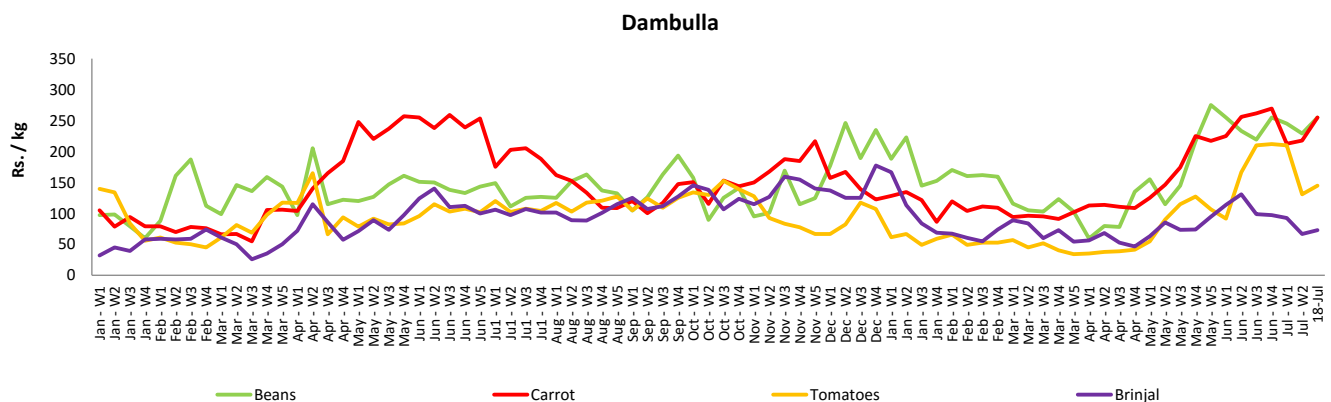

Daily Price Report

A Summary of Price Developments - 18 July 2018

Vegetables

- Prices of most **vegetable varieties increased** in **Dambulla** market while **mixed movements** were reported from **Pettah** market.
- **Below average supply** from **Nuwaraeliya** is reported to be the reason for **higher prices** in **Dambulla**.

Fruits

- Prices of **most fruit varieties continue to remain high** in **Pettah** market due to **low supply** signalling the **impact of the off season**.

Other

- Price of **local potatoes increased** in both **Pettah** and **Dambulla** markets due to **low availability** of both **Nuwaraeliya** and **Balangoda** varieties.

Wholesale and Retail Prices of Selected Food Commodities - 2018/07/18

Vegetables

Item	Unit	Wholesale				Retail			
		Pettah		Dambulla		Pettah		Dambulla	
		Previous Week	Today	Previous Week	Today	Previous Week	Today	Previous Week	Today
Beans	Rs./Kg	201.00	220.00	209.00	235.00	248.00	253.00	229.00	255.00
Carrot	Rs./Kg	194.00	187.00	198.00	235.00	237.00	220.00	218.00	255.00
Cabbage	Rs./Kg	145.00	128.00	99.00	135.00	197.00	165.00	119.00	155.00
Tomatoes	Rs./Kg	140.00	110.00	111.00	125.00	180.00	160.00	131.00	145.00
Brinjal	Rs./Kg	74.00	90.00	47.00	53.00	93.00	120.00	67.00	73.00
Pumpkin	Rs./Kg	37.00	57.00	40.00	65.00	70.00	83.00	59.00	85.00
Snake gourd	Rs./Kg	108.00	97.00	69.00	78.00	148.00	130.00	89.00	98.00

- Price increased by more than 5% compared to previous week average price.
- Price decreased by more than 5% compared to previous week average price.

Retail Prices

Wholesale and Retail Prices of Selected Food Commodities - 2018/07/18