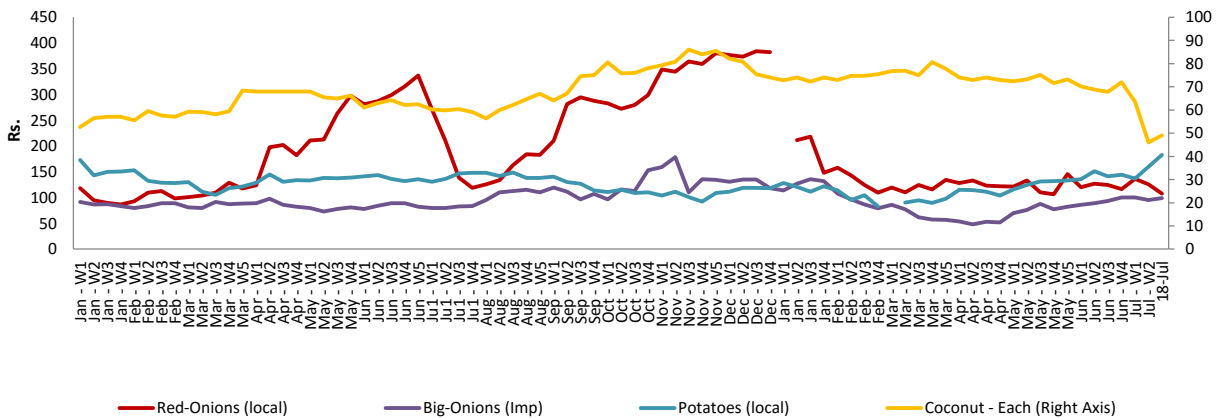

- Price increased by more than 5% compared to previous week average price.
- Price decreased by more than 5% compared to previous week average price.

Retail - Pettah

Wholesale and Retail Prices of Selected Food Commodities - 2018/07/18

Other

Item	Unit	Wholesale				Retail			
		Pettah		Dambulla		Pettah		Dambulla	
		Previous Week	Today	Previous Week	Today *	Previous Week	Today	Previous Week	Today *
Red-Onions (local)	Rs./Kg	135.00	140.00	115.00	98.00	174.00	160.00	126.00	108.00
Red-Onions (Imp)	Rs./Kg	0.00	0.00	0.00	0.00	0.00	0.00	0.00	0.00
Big-Onions (local)	Rs./Kg	n.a.	n.a.	n.a.	n.a.	n.a.	n.a.	n.a.	n.a.
Big-Onions (Imp)	Rs./Kg	82.00	88.00	83.00	89.00	101.00	105.00	95.00	99.00
Potatoes (local)	Rs./Kg	145.00	170.00	147.00	173.00	172.00	200.00	160.00	183.00
Potatoes (Imp)	Rs./Kg	79.00	78.00			100.00	100.00		
Dried Chillies (Imp)	Rs./Kg	259.00	260.00	256.00	253.00	299.00	300.00	266.00	263.00
Coconut	Rs./Nut	52.00	55.00	39.00	43.00	65.00	67.00	46.00	49.00
Coconut oil	Rs./Ltr	360.00	360.00			380.00	380.00		
Dhal	Rs./Kg	107.00	108.00			120.00	120.00		
Sugar	Rs./Kg	93.00	94.00			105.00	110.00		
Eggs	Rs./Each	17.00	16.50			18.00	17.50		
Katta	Rs./Kg	840.00	850.00			890.00	900.00		
Sprats	Rs./Kg	500.00	500.00			550.00	550.00		

- Price increased by more than 5% compared to previous week average price.
- Price decreased by more than 5% compared to previous week average price.

Retail Prices

Pettah

Dambulla

* Prices of food commodities may vary due to quality and markets among other factors.