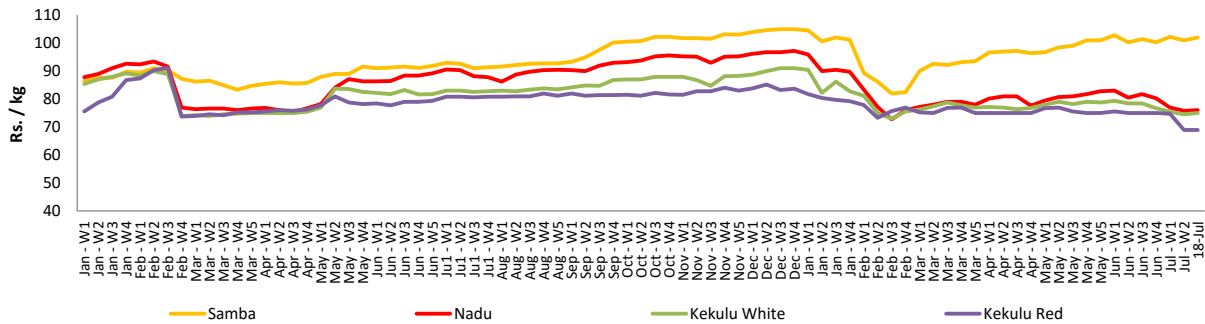

Wholesale and Retail Prices of Selected Food Commodities - 2018/07/18

Rice

Item	Unit	Wholesale				Retail	
		Maradaghamula		Pettah		Pettah	
		Previous Week	Today	Previous Week	Today	Previous Week	Today
Samba	Rs./Kg	101.00	102.00	104.00	103.00	111.00	110.00
Nadu	Rs./Kg	76.00	76.00	75.00	75.00	84.00	85.00
Kekulu White	Rs./Kg	75.00	75.00	72.00	72.00	80.00	80.00
Kekulu Red	Rs./Kg	69.00	69.00	64.00	65.00	75.00	75.00

- Price increased by more than 5% compared to previous week average price.
- Price decreased by more than 5% compared to previous week average price.

Wholesale Prices

Marandaghamula