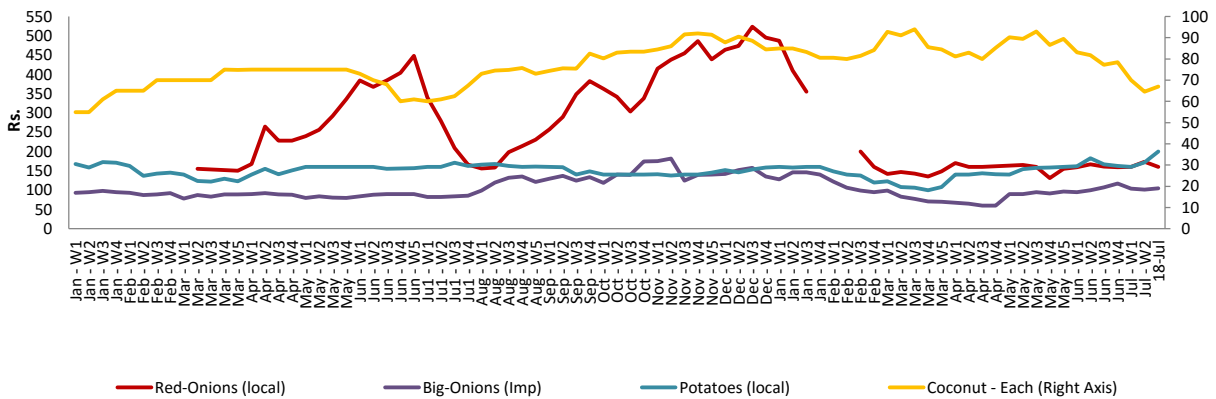

- Price increased by more than 5% compared to previous week average price.
- Price decreased by more than 5% compared to previous week average price.

Retail Prices

Peliyagoda

Negombo

Wholesale and Retail Prices of Selected Food Commodities - 2018/07/18

Fruits

Item	Unit	Wholesale		Retail	
		Pettah			
		Previous Week	Today	Previous Week	Today
Banana (Sour)	Rs./Kg	61.00	70.00	100.00	110.00
Papaw	Rs./Kg	54.00	70.00	83.00	100.00
Pineapple	Rs./Kg	140.00	150.00	190.00	200.00

- Price increased by more than 5% compared to previous week average price.
- Price decreased by more than 5% compared to previous week average price.

Retail - Pettah

Wholesale and Retail Prices of Selected Food Commodities - 2018/07/18

- Price increased by more than 5% compared to previous week average price.
- Price decreased by more than 5% compared to previous week average price.

Retail Prices

Pettah

Dambulla

* Prices of food commodities may vary due to quality and markets among other factors.