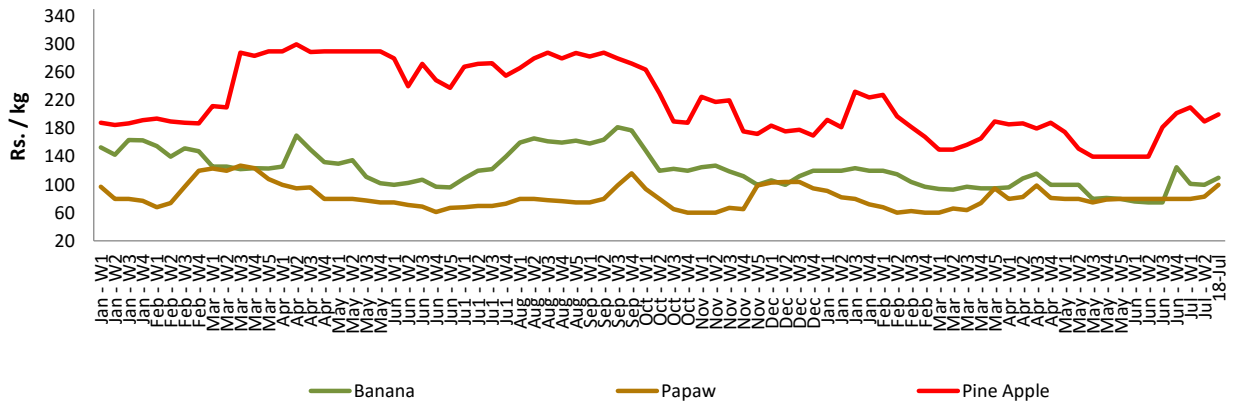

Wholesale and Retail Prices of Selected Food Commodities - 2018/07/18

Fruits

Item	Unit	Wholesale		Retail	
		Pettah			
		Previous Week	Today	Previous Week	Today
Banana (Sour)	Rs./Kg	61.00	70.00	100.00	110.00
Papaw	Rs./Kg	54.00	70.00	83.00	100.00
Pineapple	Rs./Kg	140.00	150.00	190.00	200.00

- Price increased by more than 5% compared to previous week average price.
- Price decreased by more than 5% compared to previous week average price.

Retail - Pettah