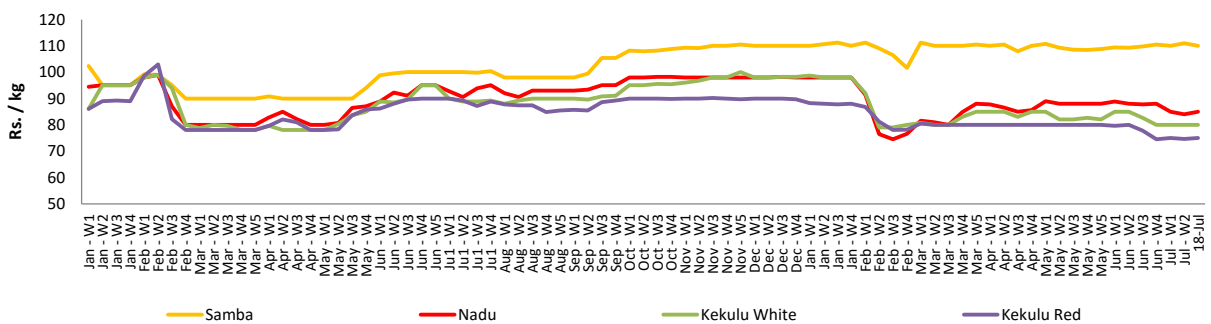

- Price increased by more than 5% compared to previous week average price.
- Price decreased by more than 5% compared to previous week average price.

Wholesale Prices

Marandaghamula

Pettah

Retail Prices

Pettah

Wholesale and Retail Prices of Selected Food Commodities - 2018/07/18

Fish

Item	Unit	Wholesale				Retail			
		Peliyagoda		Negombo		Peliyagoda		Negombo	
		Previous Week	Today	Previous Week	Today	Previous Week	Today	Previous Week	Today
Kelawalla	Rs./Kg	620.00	650.00	650.00	630.00	950.00	980.00	926.00	900.00
Thalapath	Rs./Kg	702.00	n.a.	676.00	640.00	948.00	n.a.	896.00	880.00
Balaya	Rs./Kg	296.00	380.00	358.00	380.00	396.00	480.00	500.00	530.00
Paraw	Rs./Kg	593.00	n.a.	612.00	620.00	893.00	n.a.	856.00	870.00
Salaya	Rs./Kg	184.00	250.00	172.00	150.00	242.00	300.00	248.00	250.00
Hurulla	Rs./Kg	356.00	450.00	348.00	360.00	456.00	550.00	448.00	480.00