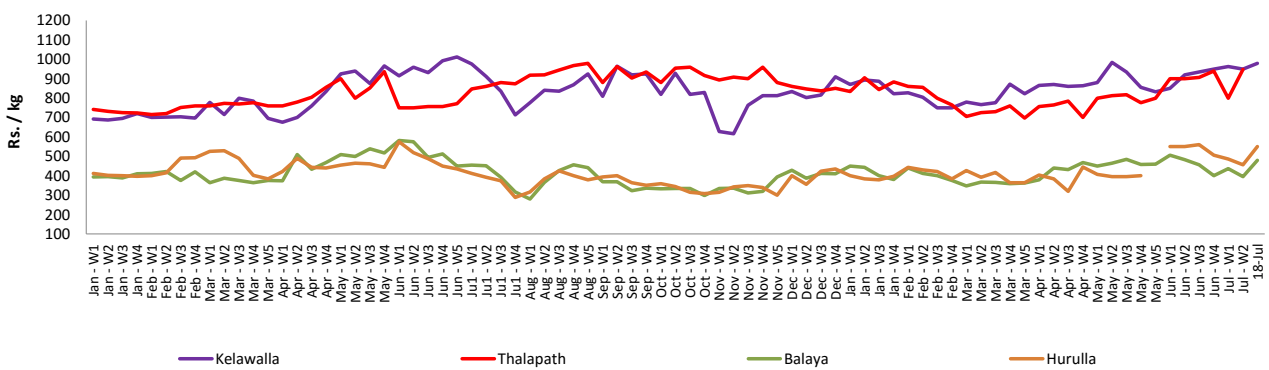

- Price increased by more than 5% compared to previous week average price.
- Price decreased by more than 5% compared to previous week average price.

Wholesale Prices

Marandaghamula

Pettah

Retail Prices

Pettah

Wholesale and Retail Prices of Selected Food Commodities - 2018/07/18

Fish

Item	Unit	Wholesale				Retail			
		Peliyagoda		Negombo		Peliyagoda		Negombo	
		Previous Week	Today	Previous Week	Today	Previous Week	Today	Previous Week	Today
Kelawalla	Rs./Kg	620.00	650.00	650.00	630.00	950.00	980.00	926.00	900.00
Thalapath	Rs./Kg	702.00	n.a.	676.00	640.00	948.00	n.a.	896.00	880.00
Balaya	Rs./Kg	296.00	380.00	358.00	380.00	396.00	480.00	500.00	530.00
Paraw	Rs./Kg	593.00	n.a.	612.00	620.00	893.00	n.a.	856.00	870.00
Salaya	Rs./Kg	184.00	250.00	172.00	150.00	242.00	300.00	248.00	250.00
Hurulla	Rs./Kg	356.00	450.00	348.00	360.00	456.00	550.00	448.00	480.00

- Price increased by more than 5% compared to previous week average price.
- Price decreased by more than 5% compared to previous week average price.

Retail Prices

Peliyagoda

Negombo

Wholesale and Retail Prices of Selected Food Commodities - 2018/07/18