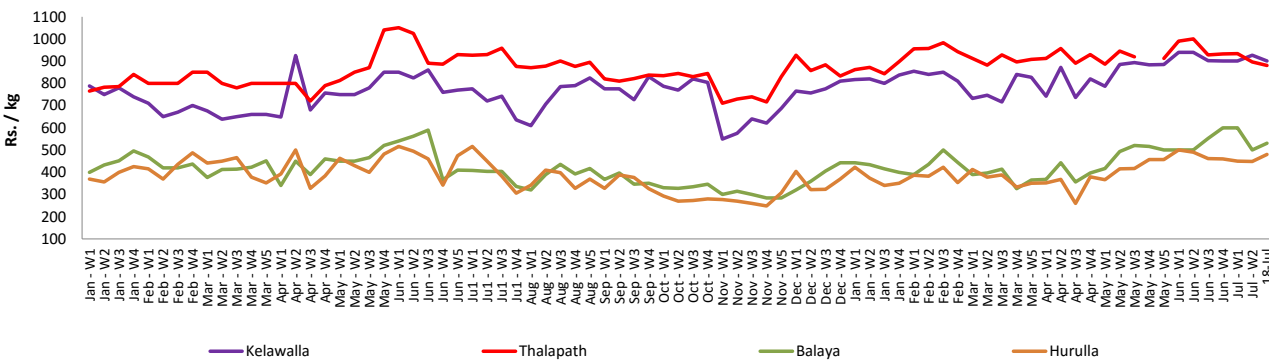

- Price increased by more than 5% compared to previous week average price.
- Price decreased by more than 5% compared to previous week average price.

Wholesale Prices

Marandaghamula

Pettah

Retail Prices

Pettah

Wholesale and Retail Prices of Selected Food Commodities - 2018/07/18

Fish

Item	Unit	Wholesale				Retail			
		Peliyagoda		Negombo		Peliyagoda		Negombo	
		Previous Week	Today	Previous Week	Today	Previous Week	Today	Previous Week	Today
Kelawalla	Rs./Kg	620.00	650.00	650.00	630.00	950.00	980.00	926.00	900.00
Thalapath	Rs./Kg	702.00	n.a.	676.00	640.00	948.00	n.a.	896.00	880.00
Balaya	Rs./Kg	296.00	380.00	358.00	380.00	396.00	480.00	500.00	530.00
Paraw	Rs./Kg	593.00	n.a.	612.00	620.00	893.00	n.a.	856.00	870.00
Salaya	Rs./Kg	184.00	250.00	172.00	150.00	242.00	300.00	248.00	250.00
Hurulla	Rs./Kg	356.00	450.00	348.00	360.00	456.00	550.00	448.00	480.00

- Price increased by more than 5% compared to previous week average price.
- Price decreased by more than 5% compared to previous week average price.

Retail Prices

Peliyagoda

Negombo

Wholesale and Retail Prices of Selected Food Commodities - 2018/07/18