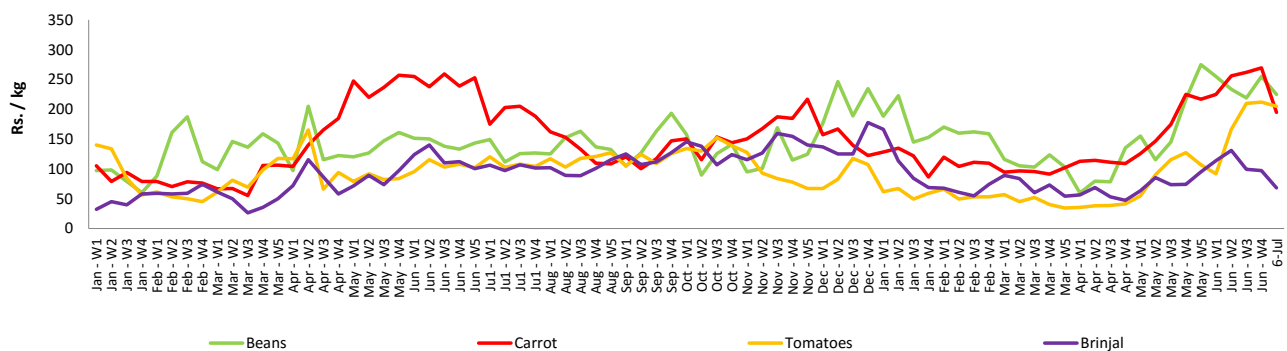

Other

- Price of **Red Onions (local) increased** in both **Pettah** and **Dambulla** markets due to **unavailability of imported varieties**.
- Price of **Potatoes (local) increased** in both markets due to **low supply from Nuwaraeliya area**.

Statistics Department
Central Bank of Sri Lanka

Wholesale and Retail Prices of Selected Food Commodities - 2018/07/06

Vegetables

Item	Unit	Wholesale				Retail			
		Pettah		Dambulla		Pettah		Dambulla	
		Previous Week	Today	Previous Week	Today	Previous Week	Today	Previous Week	Today
Beans	Rs./Kg	229.00	190.00	235.00	205.00	285.00	250.00	255.00	225.00
Carrot	Rs./Kg	268.00	170.00	248.00	185.00	314.00	250.00	269.00	195.00
Cabbage	Rs./Kg	145.00	147.00	108.00	135.00	194.00	200.00	127.00	145.00
Tomatoes	Rs./Kg	203.00	213.00	192.00	195.00	248.00	275.00	212.00	205.00
Brinjal	Rs./Kg	104.00	63.00	78.00	48.00	150.00	117.00	97.00	68.00
Pumpkin	Rs./Kg	29.00	42.00	28.00	31.00	56.00	70.00	48.00	51.00
Snake gourd	Rs./Kg	113.00	103.00	89.00	75.00	151.00	170.00	109.00	85.00

- Price increased by more than 5% compared to previous week average price.
- Price decreased by more than 5% compared to previous week average price.

Retail Prices

Pettah

Dambulla

Wholesale and Retail Prices of Selected Food Commodities - 2018/07/06