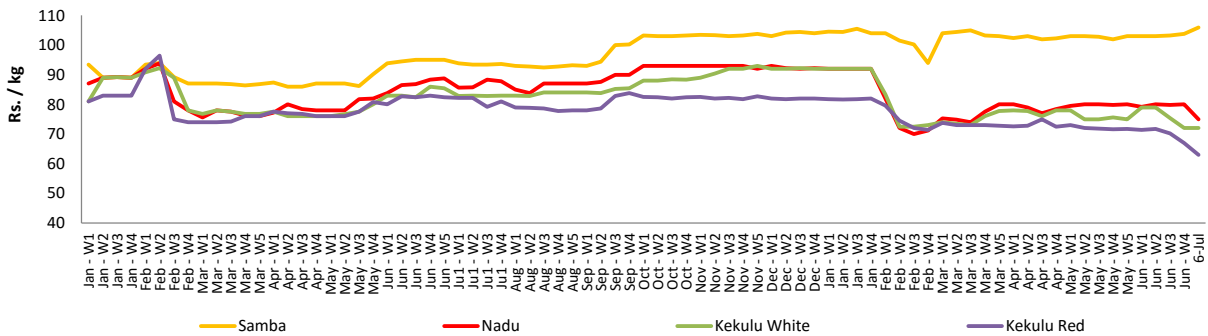

- Price increased by more than 5% compared to previous week average price.
- Price decreased by more than 5% compared to previous week average price.

Retail Prices

Pettah

Dambulla

Wholesale and Retail Prices of Selected Food Commodities - 2018/07/06

Rice

Item	Unit	Wholesale				Retail	
		Maradaghamula		Pettah		Pettah	
		Previous Week	Today	Previous Week	Today	Previous Week	Today
Samba	Rs./Kg	100.00	101.00	104.00	106.00	111.00	116.00
Nadu	Rs./Kg	80.00	77.00	80.00	75.00	88.00	85.00
Kekulu White	Rs./Kg	77.00	75.00	72.00	72.00	80.00	80.00
Kekulu Red	Rs./Kg	75.00	74.00	67.00	63.00	75.00	73.00

- Price increased by more than 5% compared to previous week average price.
- Price decreased by more than 5% compared to previous week average price.

Wholesale Prices

Marandaghamula

Pettah

Retail Prices

Pettah