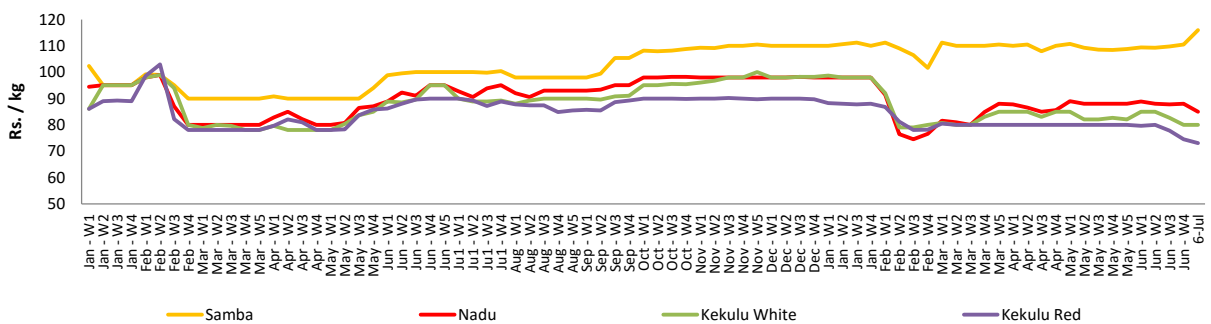

- Price increased by more than 5% compared to previous week average price.
- Price decreased by more than 5% compared to previous week average price.

Retail Prices

Pettah

Dambulla

Wholesale and Retail Prices of Selected Food Commodities - 2018/07/06

- Price increased by more than 5% compared to previous week average price.
- Price decreased by more than 5% compared to previous week average price.

Wholesale Prices

Marandaghamula

Pettah

Retail Prices

Pettah

Wholesale and Retail Prices of Selected Food Commodities - 2018/07/06

Fish

Item	Unit	Wholesale				Retail			
		Peliyagoda		Negombo		Peliyagoda		Negombo	
		Previous Week	Today	Previous Week	Today	Previous Week	Today	Previous Week	Today
Kelawalla	Rs./Kg	708.00	n.a.	608.00	650.00	950.00	n.a.	900.00	920.00
Thalapath	Rs./Kg	700.00	750.00	710.00	700.00	940.00	980.00	933.00	920.00
Balaya	Rs./Kg	300.00	320.00	400.00	380.00	400.00	420.00	600.00	550.00
Paraw	Rs./Kg	550.00	630.00	575.00	600.00	900.00	950.00	800.00	850.00
Salaya	Rs./Kg	228.00	180.00	143.00	180.00	268.00	240.00	228.00	250.00
Hurulla	Rs./Kg	407.00	360.00	360.00	340.00	507.00	460.00	460.00	440.00