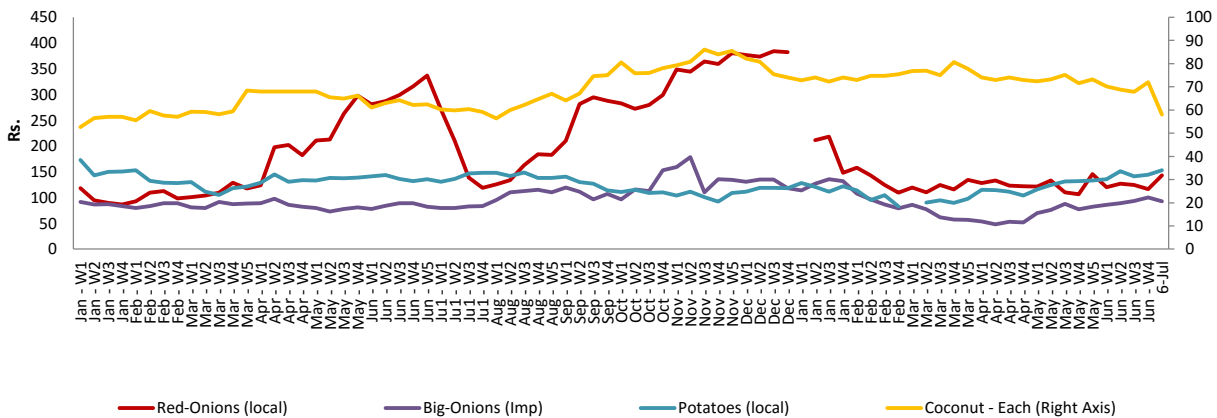

- Price increased by more than 5% compared to previous week average price.
- Price decreased by more than 5% compared to previous week average price.

Retail - Pettah

Wholesale and Retail Prices of Selected Food Commodities - 2018/07/06

Other

Item	Unit	Wholesale				Retail			
		Pettah		Dambulla		Pettah		Dambulla	
		Previous Week	Today	Previous Week	Today *	Previous Week	Today	Previous Week	Today *
Red-Onions (local)	Rs./Kg	123.00	140.00	104.00	133.00	159.00	185.00	116.00	143.00
Red-Onions (Imp)	Rs./Kg	120.00	n.a.	117.00	n.a.	160.00	n.a.	128.00	n.a.
Big-Onions (local)	Rs./Kg	n.a.	n.a.	n.a.	n.a.	n.a.	n.a.	n.a.	n.a.
Big-Onions (Imp)	Rs./Kg	92.00	82.00	90.00	83.00	118.00	100.00	100.00	93.00
Potatoes (local)	Rs./Kg	132.00	145.00	135.00	143.00	163.00	177.00	145.00	153.00
Potatoes (Imp)	Rs./Kg	105.00	80.00			126.00	100.00		
Dried Chillies (Imp)	Rs./Kg	259.00	255.00	246.00	n.a.	300.00	295.00	256.00	n.a.
Coconut	Rs./Nut	65.00	57.00	65.00	53.00	79.00	72.00	72.00	58.00
Coconut oil	Rs./Ltr	360.00	360.00			380.00	380.00		
Dhal	Rs./Kg	108.00	104.00			120.00	120.00		
Sugar	Rs./Kg	94.00	93.00			105.00	105.00		
Eggs	Rs./Each	16.00	16.00			17.00	17.00		
Katta	Rs./Kg	800.00	800.00			850.00	850.00		
Sprats	Rs./Kg	500.00	500.00			550.00	550.00		

- Price increased by more than 5% compared to previous week average price.
- Price decreased by more than 5% compared to previous week average price.

Retail Prices

Pettah

Dambulla

* Prices of food commodities may vary due to quality and markets among other factors.