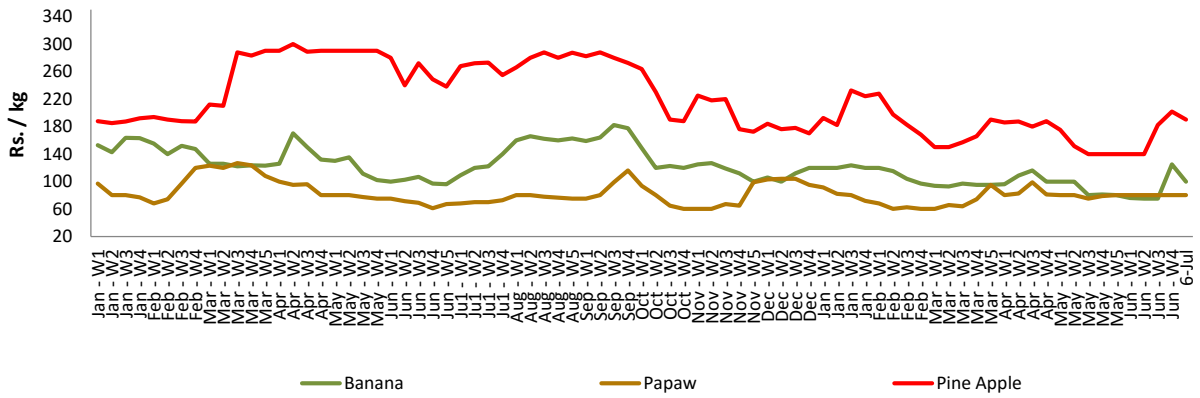

Wholesale and Retail Prices of Selected Food Commodities - 2018/07/06

Fruits

Item	Unit	Wholesale		Retail	
		Pettah			
		Previous Week	Today	Previous Week	Today
Banana (Sour)	Rs./Kg	55.00	70.00	100.00	100.00
Papaw	Rs./Kg	50.00	50.00	80.00	80.00
Pineapple	Rs./Kg	165.00	140.00	202.00	190.00

- Price increased by more than 5% compared to previous week average price.
- Price decreased by more than 5% compared to previous week average price.

Retail - Pettah