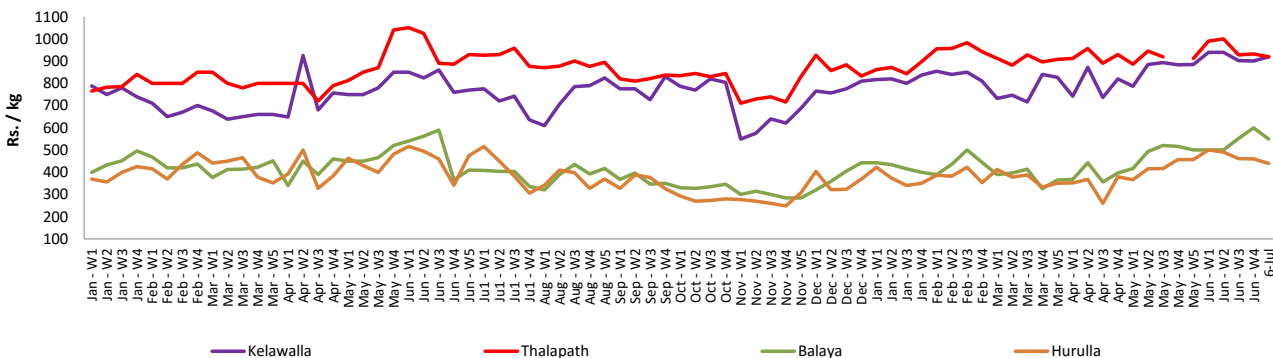

- Price increased by more than 5% compared to previous week average price.
- Price decreased by more than 5% compared to previous week average price.

Wholesale Prices

Marandaghamula

Pettah

Retail Prices

Pettah

Wholesale and Retail Prices of Selected Food Commodities - 2018/07/06

Fish

Item	Unit	Wholesale				Retail			
		Peliyagoda		Negombo		Peliyagoda		Negombo	
		Previous Week	Today	Previous Week	Today	Previous Week	Today	Previous Week	Today
Kelawalla	Rs./Kg	708.00	n.a.	608.00	650.00	950.00	n.a.	900.00	920.00
Thalapath	Rs./Kg	700.00	750.00	710.00	700.00	940.00	980.00	933.00	920.00
Balaya	Rs./Kg	300.00	320.00	400.00	380.00	400.00	420.00	600.00	550.00
Paraw	Rs./Kg	550.00	630.00	575.00	600.00	900.00	950.00	800.00	850.00
Salaya	Rs./Kg	228.00	180.00	143.00	180.00	268.00	240.00	228.00	250.00
Hurulla	Rs./Kg	407.00	360.00	360.00	340.00	507.00	460.00	460.00	440.00

- Price increased by more than 5% compared to previous week average price.
- Price decreased by more than 5% compared to previous week average price.

Retail Prices

Peliyagoda

Negombo

Wholesale and Retail Prices of Selected Food Commodities - 2018/07/06