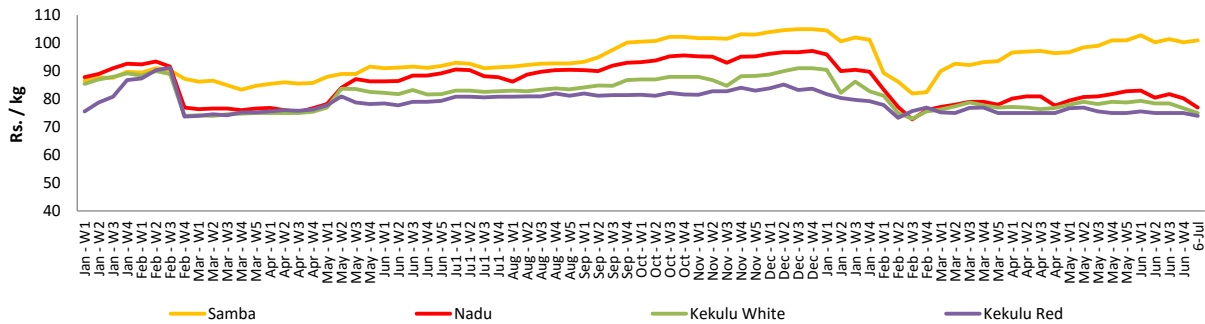

Statistics Department
Central Bank of Sri Lanka

Wholesale and Retail Prices of Selected Food Commodities - 2018/07/06

Vegetables

Item	Unit	Wholesale				Retail			
		Pettah		Dambulla		Pettah		Dambulla	
		Previous Week	Today	Previous Week	Today	Previous Week	Today	Previous Week	Today
Beans	Rs./Kg	229.00	190.00	235.00	205.00	285.00	250.00	255.00	225.00
Carrot	Rs./Kg	268.00	170.00	248.00	185.00	314.00	250.00	269.00	195.00
Cabbage	Rs./Kg	145.00	147.00	108.00	135.00	194.00	200.00	127.00	145.00
Tomatoes	Rs./Kg	203.00	213.00	192.00	195.00	248.00	275.00	212.00	205.00
Brinjal	Rs./Kg	104.00	63.00	78.00	48.00	150.00	117.00	97.00	68.00
Pumpkin	Rs./Kg	29.00	42.00	28.00	31.00	56.00	70.00	48.00	51.00
Snake gourd	Rs./Kg	113.00	103.00	89.00	75.00	151.00	170.00	109.00	85.00

- Price increased by more than 5% compared to previous week average price.
- Price decreased by more than 5% compared to previous week average price.

Retail Prices

Pettah

Dambulla

Wholesale and Retail Prices of Selected Food Commodities - 2018/07/06

Rice

Item	Unit	Wholesale				Retail	
		Maradaghamula		Pettah		Pettah	
		Previous Week	Today	Previous Week	Today	Previous Week	Today
Samba	Rs./Kg	100.00	101.00	104.00	106.00	111.00	116.00
Nadu	Rs./Kg	80.00	77.00	80.00	75.00	88.00	85.00
Kekulu White	Rs./Kg	77.00	75.00	72.00	72.00	80.00	80.00
Kekulu Red	Rs./Kg	75.00	74.00	67.00	63.00	75.00	73.00

- Price increased by more than 5% compared to previous week average price.
- Price decreased by more than 5% compared to previous week average price.

Wholesale Prices

Marandaghamula

Pettah

Retail Prices

Pettah