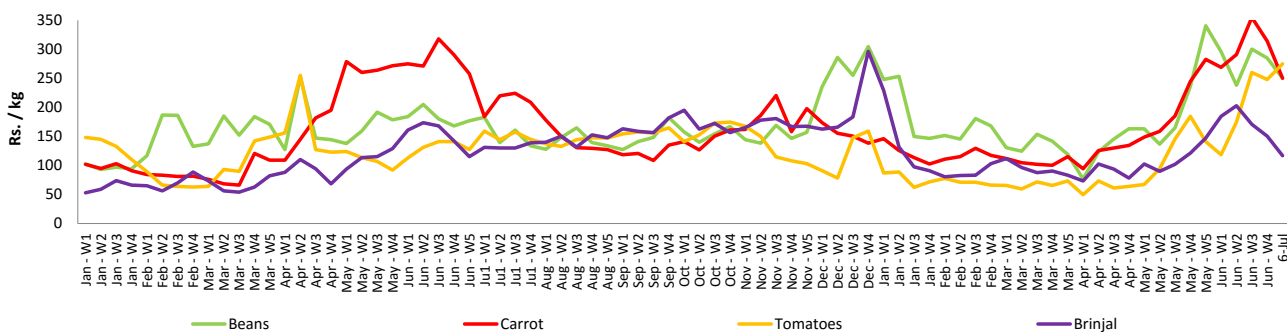

Other

- Price of **Red Onions (local) increased** in both **Pettah** and **Dambulla** markets due to **unavailability of imported varieties**.
- Price of **Potatoes (local) increased** in both markets due to **low supply from Nuwaraeliya area**.

Statistics Department
Central Bank of Sri Lanka

Wholesale and Retail Prices of Selected Food Commodities - 2018/07/06

Vegetables

Item	Unit	Wholesale				Retail			
		Pettah		Dambulla		Pettah		Dambulla	
		Previous Week	Today	Previous Week	Today	Previous Week	Today	Previous Week	Today
Beans	Rs./Kg	229.00	190.00	235.00	205.00	285.00	250.00	255.00	225.00
Carrot	Rs./Kg	268.00	170.00	248.00	185.00	314.00	250.00	269.00	195.00
Cabbage	Rs./Kg	145.00	147.00	108.00	135.00	194.00	200.00	127.00	145.00
Tomatoes	Rs./Kg	203.00	213.00	192.00	195.00	248.00	275.00	212.00	205.00
Brinjal	Rs./Kg	104.00	63.00	78.00	48.00	150.00	117.00	97.00	68.00
Pumpkin	Rs./Kg	29.00	42.00	28.00	31.00	56.00	70.00	48.00	51.00
Snake gourd	Rs./Kg	113.00	103.00	89.00	75.00	151.00	170.00	109.00	85.00

- Price increased by more than 5% compared to previous week average price.
- Price decreased by more than 5% compared to previous week average price.

Retail Prices

Pettah

Dambulla

Wholesale and Retail Prices of Selected Food Commodities - 2018/07/06