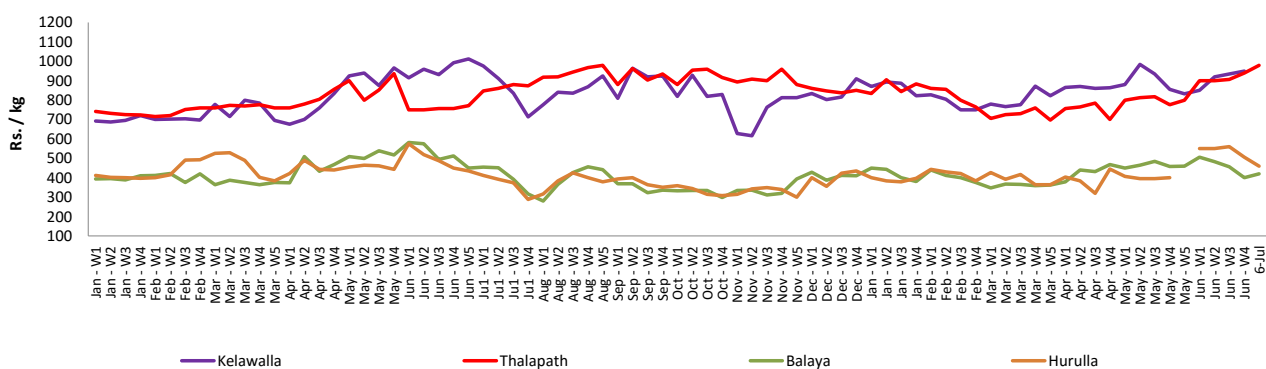

- Price increased by more than 5% compared to previous week average price.
- Price decreased by more than 5% compared to previous week average price.

Wholesale Prices

Marandaghamula

Pettah

Retail Prices

Pettah

Wholesale and Retail Prices of Selected Food Commodities - 2018/07/06

Fish

Item	Unit	Wholesale				Retail			
		Peliyagoda		Negombo		Peliyagoda		Negombo	
		Previous Week	Today	Previous Week	Today	Previous Week	Today	Previous Week	Today
Kelawalla	Rs./Kg	708.00	n.a.	608.00	650.00	950.00	n.a.	900.00	920.00
Thalapath	Rs./Kg	700.00	750.00	710.00	700.00	940.00	980.00	933.00	920.00
Balaya	Rs./Kg	300.00	320.00	400.00	380.00	400.00	420.00	600.00	550.00
Paraw	Rs./Kg	550.00	630.00	575.00	600.00	900.00	950.00	800.00	850.00
Salaya	Rs./Kg	228.00	180.00	143.00	180.00	268.00	240.00	228.00	250.00
Hurulla	Rs./Kg	407.00	360.00	360.00	340.00	507.00	460.00	460.00	440.00

- Price increased by more than 5% compared to previous week average price.
- Price decreased by more than 5% compared to previous week average price.

Retail Prices

Peliyagoda

Negombo

Wholesale and Retail Prices of Selected Food Commodities - 2018/07/06