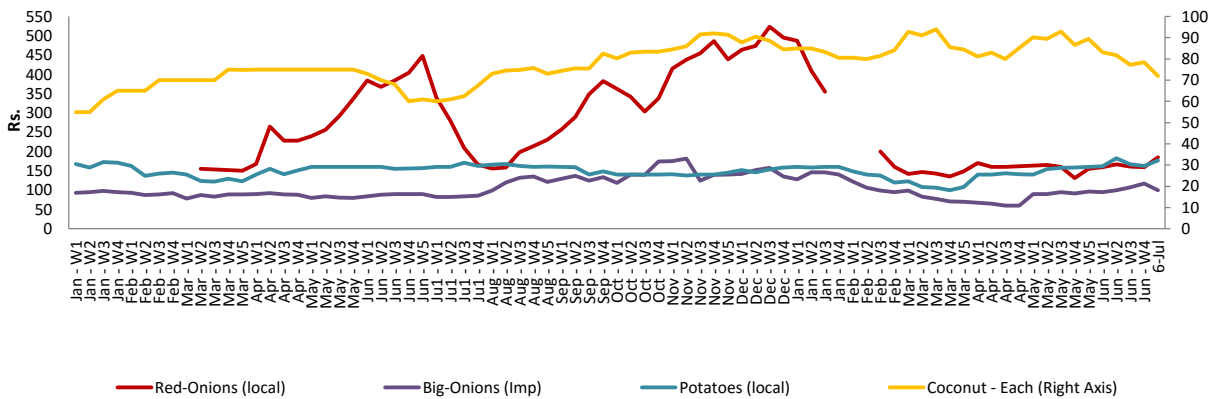

- Price increased by more than 5% compared to previous week average price.
- Price decreased by more than 5% compared to previous week average price.

Retail Prices

Peliyagoda

Negombo

Wholesale and Retail Prices of Selected Food Commodities - 2018/07/06

- Price increased by more than 5% compared to previous week average price.
- Price decreased by more than 5% compared to previous week average price.

Retail - Pettah

Wholesale and Retail Prices of Selected Food Commodities - 2018/07/06

- Price increased by more than 5% compared to previous week average price.
- Price decreased by more than 5% compared to previous week average price.

Retail Prices

Pettah

Dambulla

* Prices of food commodities may vary due to quality and markets among other factors.