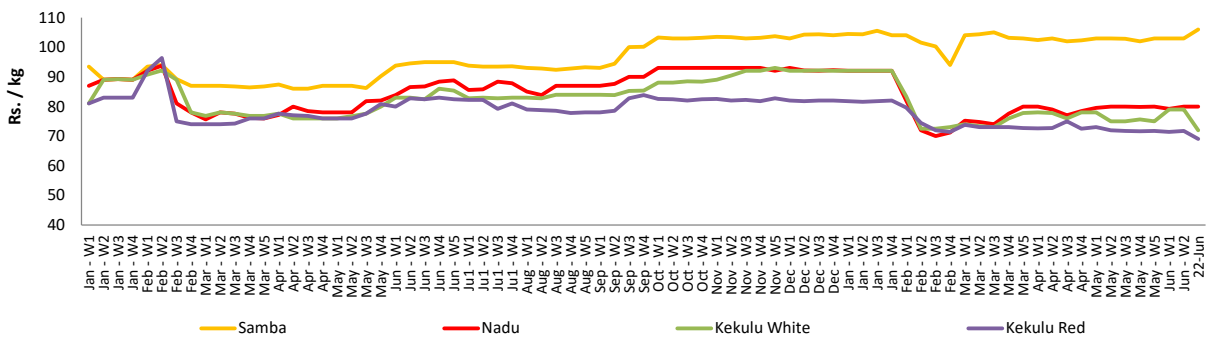

- Price increased by more than 5% compared to previous week average price.
- Price decreased by more than 5% compared to previous week average price.

Retail Prices

Pettah

Dambulla

Wholesale and Retail Prices of Selected Food Commodities - 2018/06/22

Rice

Item	Unit	Wholesale				Retail	
		Maradaghamula		Pettah		Pettah	
		Previous Week	Today	Previous Week	Today	Previous Week	Today
Samba	Rs./Kg	100.00	102.00	103.00	106.00	109.00	114.00
Nadu	Rs./Kg	81.00	83.00	80.00	80.00	88.00	88.00
Kekulu White	Rs./Kg	79.00	79.00	79.00	72.00	85.00	80.00
Kekulu Red	Rs./Kg	75.00	75.00	72.00	69.00	80.00	75.00

- Price increased by more than 5% compared to previous week average price.
- Price decreased by more than 5% compared to previous week average price.

Wholesale Prices

Marandaghamula

Pettah

Retail Prices

Pettah