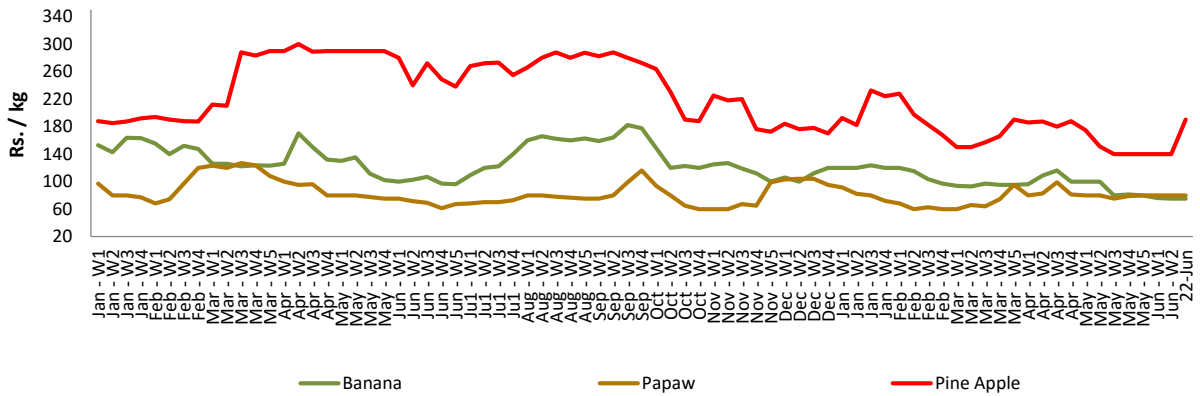

Wholesale and Retail Prices of Selected Food Commodities - 2018/06/22

Fruits

Item	Unit	Wholesale		Retail	
		Pettah			
		Previous Week	Today	Previous Week	Today
Banana (Sour)	Rs./Kg	41.00	40.00	75.00	75.00
Papaw	Rs./Kg	50.00	50.00	80.00	80.00
Pineapple	Rs./Kg	100.00	140.00	140.00	190.00

- Price increased by more than 5% compared to previous week average price.
- Price decreased by more than 5% compared to previous week average price.

Retail - Pettah