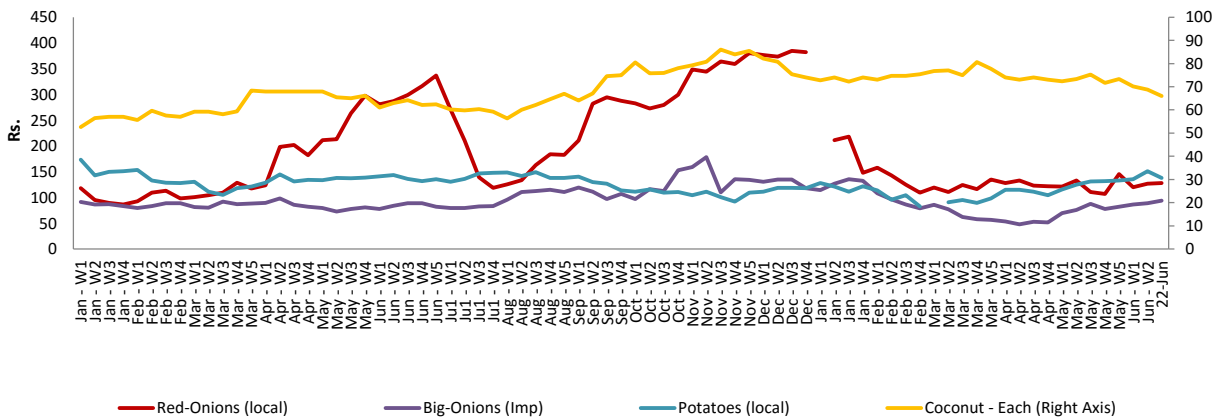

- Price increased by more than 5% compared to previous week average price.
- Price decreased by more than 5% compared to previous week average price.

Retail - Pettah

Wholesale and Retail Prices of Selected Food Commodities - 2018/06/22

Other

Item	Unit	Wholesale				Retail			
		Pettah		Dambulla		Pettah		Dambulla	
		Previous Week	Today	Previous Week	Today	Previous Week	Today	Previous Week	Today
Red-Onions (local)	Rs./Kg	120.00	123.00	114.00	115.00	167.00	180.00	127.00	128.00
Red-Onions (Imp)	Rs./Kg	120.00	120.00	117.00	115.00	159.00	160.00	128.00	128.00
Big-Onions (local)	Rs./Kg	n.a.	n.a.	n.a.	n.a.	n.a.	n.a.	n.a.	n.a.
Big-Onions (Imp)	Rs./Kg	82.00	95.00	79.00	84.00	100.00	120.00	89.00	94.00
Potatoes (local)	Rs./Kg	161.00	133.00	135.00	128.00	183.00	160.00	145.00	138.00
Potatoes (Imp)	Rs./Kg	103.00	100.00			124.00	160.00		
Dried Chillies (Imp)	Rs./Kg	250.00	255.00	249.00	253.00	299.00	295.00	259.00	263.00
Coconut	Rs./Nut	70.00	66.00	63.00	58.00	82.00	80.00	69.00	66.00
Coconut oil	Rs./Ltr	360.00	360.00			390.00	380.00		
Dhal	Rs./Kg	110.00	104.00			120.00	120.00		
Sugar	Rs./Kg	94.00	94.00			105.00	105.00		
Eggs	Rs./Each	14.00	15.00			15.00	16.00		
Katta	Rs./Kg	800.00	800.00			850.00	850.00		
Sprats	Rs./Kg	500.00	500.00			550.00	550.00		

- Price increased by more than 5% compared to previous week average price.
- Price decreased by more than 5% compared to previous week average price.

Retail Prices

Pettah

Dambulla

* Prices of food commodities may vary due to quality and markets among other factors.