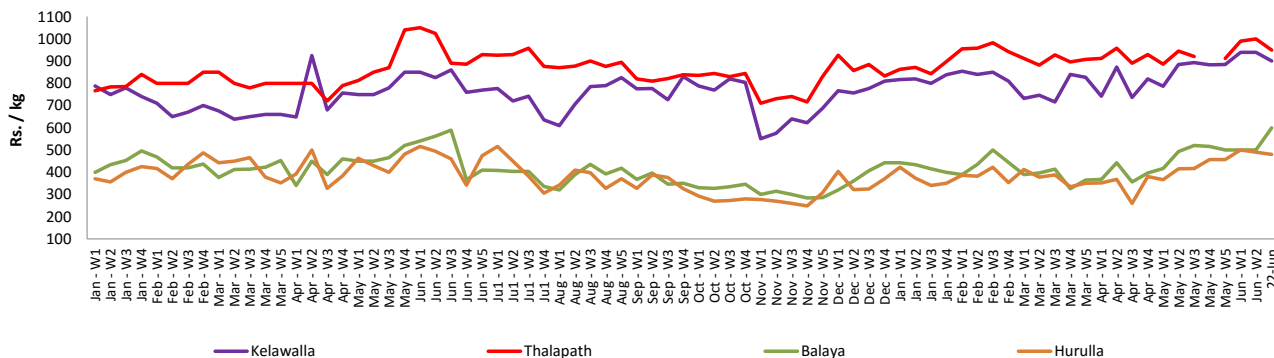

- Price increased by more than 5% compared to previous week average price.
- Price decreased by more than 5% compared to previous week average price.

Wholesale Prices

Marandaghamula

Pettah

Retail Prices

Pettah

Wholesale and Retail Prices of Selected Food Commodities - 2018/06/22

Fish

Item	Unit	Wholesale				Retail			
		Peliyagoda		Negombo		Peliyagoda		Negombo	
		Previous Week	Today	Previous Week	Today	Previous Week	Today	Previous Week	Today
Kelawalla	Rs./Kg	650.00	700.00	670.00	600.00	920.00	980.00	940.00	900.00
Thalapath	Rs./Kg	680.00	650.00	720.00	740.00	900.00	900.00	1000.00	950.00
Balaya	Rs./Kg	383.00	350.00	350.00	400.00	483.00	450.00	500.00	600.00
Paraw	Rs./Kg	600.00	600.00	640.00	620.00	950.00	900.00	875.00	820.00
Salaya	Rs./Kg	183.00	200.00	165.00	160.00	238.00	250.00	250.00	250.00
Hurulla	Rs./Kg	450.00	n.a.	375.00	380.00	550.00	n.a.	490.00	480.00

- Price increased by more than 5% compared to previous week average price.
- Price decreased by more than 5% compared to previous week average price.

Retail Prices

Peliyagoda

Negombo

Wholesale and Retail Prices of Selected Food Commodities - 2018/06/22