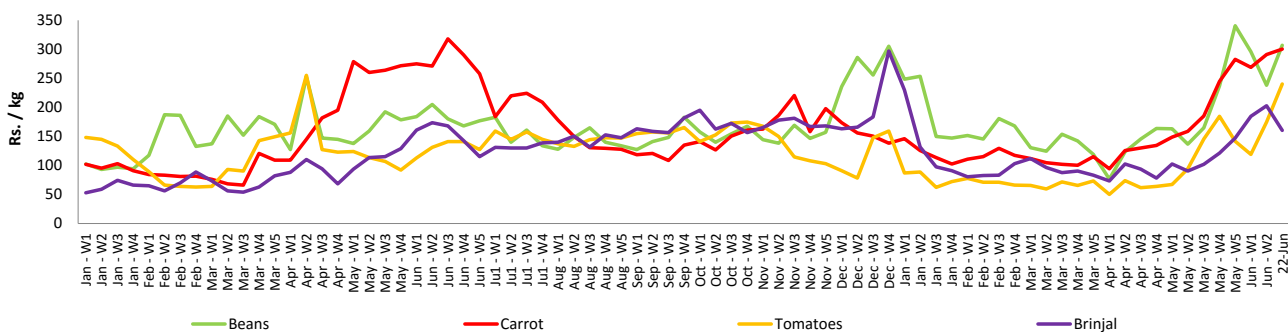

Rice

- Price of **Kekulu (White & Red)** decreased in **Pettah** market reportedly due to **favourable supply** from **Ampara** and **Batticaloa** districts.

Other

- Prices of **Local Potatoes** decreased in **Pettah** market due to **low demand**, caused by **low priced imported varieties** from **China**.
- Prices of **Egg** increased in **Pettah** market reportedly due to **low production** in general.

Statistics Department
Central Bank of Sri Lanka

Wholesale and Retail Prices of Selected Food Commodities - 2018/06/22

Vegetables

Item	Unit	Wholesale				Retail			
		Pettah		Dambulla		Pettah		Dambulla	
		Previous Week	Today	Previous Week	Today	Previous Week	Today	Previous Week	Today
Beans	Rs./Kg	189.00	215.00	213.00	235.00	238.00	307.00	233.00	265.00
Carrot	Rs./Kg	242.00	257.00	236.00	265.00	291.00	300.00	256.00	285.00
Cabbage	Rs./Kg	97.00	127.00	77.00	103.00	139.00	150.00	97.00	123.00
Tomatoes	Rs./Kg	134.00	200.00	147.00	185.00	175.00	240.00	167.00	210.00
Brinjal	Rs./Kg	159.00	93.00	111.00	75.00	203.00	160.00	131.00	95.00
Pumpkin	Rs./Kg	30.00	31.00	22.00	33.00	54.00	63.00	42.00	53.00
Snake gourd	Rs./Kg	123.00	100.00	113.00	105.00	156.00	150.00	133.00	125.00

- Price increased by more than 5% compared to previous week average price.
- Price decreased by more than 5% compared to previous week average price.

Retail Prices

Pettah

Dambulla

Wholesale and Retail Prices of Selected Food Commodities - 2018/06/22