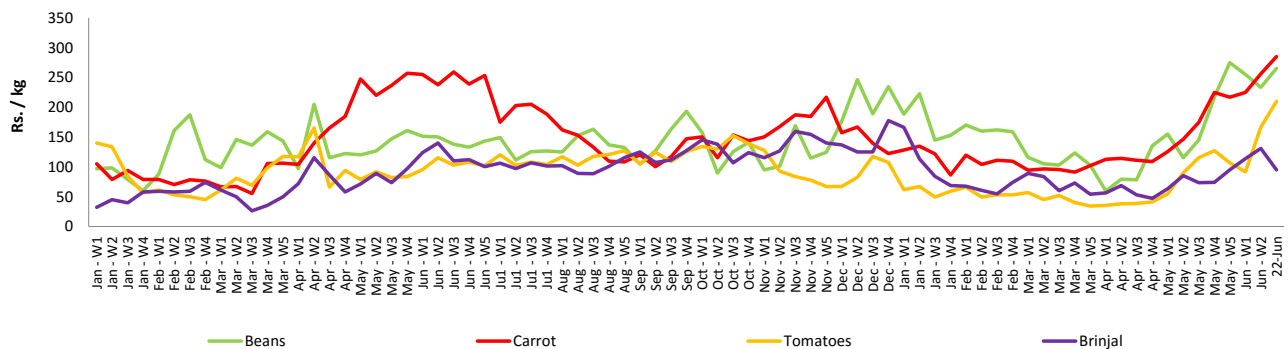

Rice

- Price of **Kekulu (White & Red)** decreased in **Pettah** market reportedly due to **favourable supply** from **Ampara** and **Batticaloa** districts.

Other

- Prices of **Local Potatoes** decreased in **Pettah** market due to **low demand**, caused by **low priced imported varieties** from **China**.
- Prices of **Egg** increased in **Pettah** market reportedly due to **low production** in general.

Statistics Department
Central Bank of Sri Lanka

Wholesale and Retail Prices of Selected Food Commodities - 2018/06/22

Vegetables

Item	Unit	Wholesale				Retail			
		Pettah		Dambulla		Pettah		Dambulla	
		Previous Week	Today	Previous Week	Today	Previous Week	Today	Previous Week	Today
Beans	Rs./Kg	189.00	215.00	213.00	235.00	238.00	307.00	233.00	265.00
Carrot	Rs./Kg	242.00	257.00	236.00	265.00	291.00	300.00	256.00	285.00
Cabbage	Rs./Kg	97.00	127.00	77.00	103.00	139.00	150.00	97.00	123.00
Tomatoes	Rs./Kg	134.00	200.00	147.00	185.00	175.00	240.00	167.00	210.00
Brinjal	Rs./Kg	159.00	93.00	111.00	75.00	203.00	160.00	131.00	95.00
Pumpkin	Rs./Kg	30.00	31.00	22.00	33.00	54.00	63.00	42.00	53.00
Snake gourd	Rs./Kg	123.00	100.00	113.00	105.00	156.00	150.00	133.00	125.00

- Price increased by more than 5% compared to previous week average price.
- Price decreased by more than 5% compared to previous week average price.

Retail Prices

Pettah

Dambulla

Wholesale and Retail Prices of Selected Food Commodities - 2018/06/22