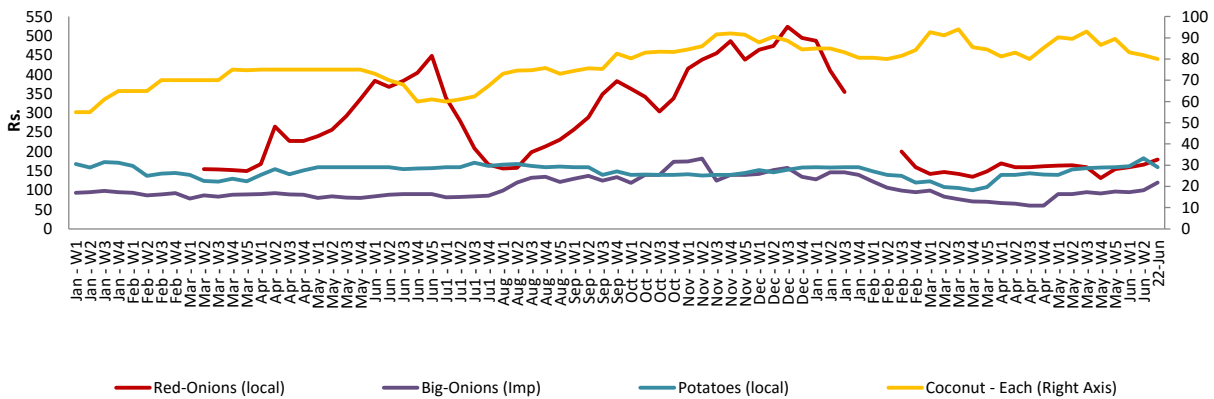

- Price increased by more than 5% compared to previous week average price.
- Price decreased by more than 5% compared to previous week average price.

Retail Prices

Peliyagoda

Negombo

Wholesale and Retail Prices of Selected Food Commodities - 2018/06/22

Fruits

Item	Unit	Wholesale		Retail	
		Pettah			
		Previous Week	Today	Previous Week	Today
Banana (Sour)	Rs./Kg	41.00	40.00	75.00	75.00
Papaw	Rs./Kg	50.00	50.00	80.00	80.00
Pineapple	Rs./Kg	100.00	140.00	140.00	190.00

- Price increased by more than 5% compared to previous week average price.
- Price decreased by more than 5% compared to previous week average price.

Retail - Pettah

Wholesale and Retail Prices of Selected Food Commodities - 2018/06/22

- Price increased by more than 5% compared to previous week average price.
- Price decreased by more than 5% compared to previous week average price.

Retail Prices

Pettah

Dambulla

* Prices of food commodities may vary due to quality and markets among other factors.