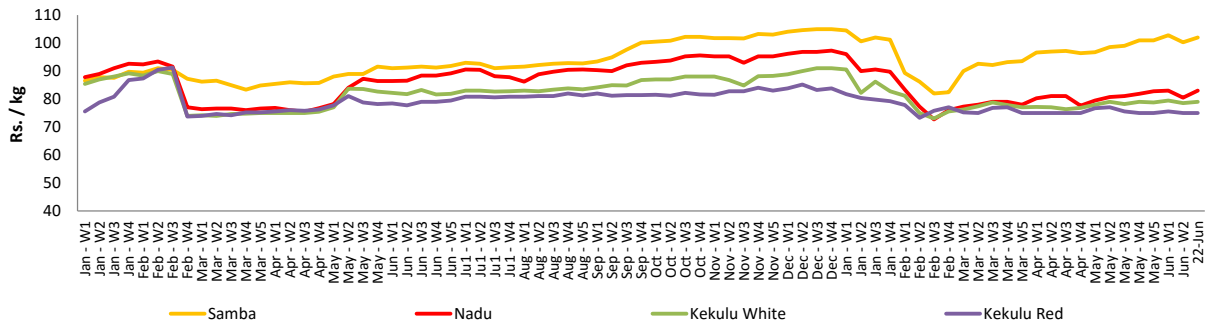

Wholesale and Retail Prices of Selected Food Commodities - 2018/06/22

Rice

Item	Unit	Wholesale				Retail	
		Maradaghamula		Pettah		Pettah	
		Previous Week	Today	Previous Week	Today	Previous Week	Today
Samba	Rs./Kg	100.00	102.00	103.00	106.00	109.00	114.00
Nadu	Rs./Kg	81.00	83.00	80.00	80.00	88.00	88.00
Kekulu White	Rs./Kg	79.00	79.00	79.00	72.00	85.00	80.00
Kekulu Red	Rs./Kg	75.00	75.00	72.00	69.00	80.00	75.00

- Price increased by more than 5% compared to previous week average price.
- Price decreased by more than 5% compared to previous week average price.

Wholesale Prices

Marandaghamula