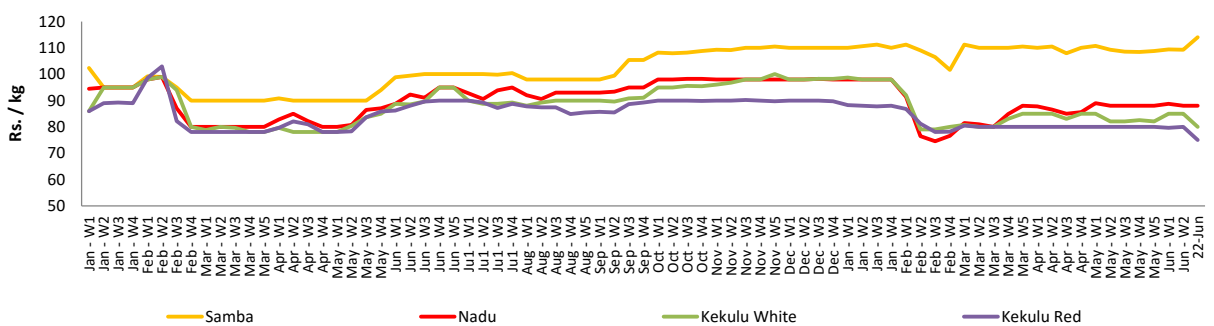

- Price increased by more than 5% compared to previous week average price.
- Price decreased by more than 5% compared to previous week average price.

Retail Prices

Pettah

Dambulla

Wholesale and Retail Prices of Selected Food Commodities - 2018/06/22

- Price increased by more than 5% compared to previous week average price.
- Price decreased by more than 5% compared to previous week average price.

Wholesale Prices

Marandaghamula

Pettah

Retail Prices

Pettah

Wholesale and Retail Prices of Selected Food Commodities - 2018/06/22

Fish

Item	Unit	Wholesale				Retail			
		Peliyagoda		Negombo		Peliyagoda		Negombo	
		Previous Week	Today	Previous Week	Today	Previous Week	Today	Previous Week	Today
Kelawalla	Rs./Kg	650.00	700.00	670.00	600.00	920.00	980.00	940.00	900.00
Thalapath	Rs./Kg	680.00	650.00	720.00	740.00	900.00	900.00	1000.00	950.00
Balaya	Rs./Kg	383.00	350.00	350.00	400.00	483.00	450.00	500.00	600.00
Paraw	Rs./Kg	600.00	600.00	640.00	620.00	950.00	900.00	875.00	820.00
Salaya	Rs./Kg	183.00	200.00	165.00	160.00	238.00	250.00	250.00	250.00
Hurulla	Rs./Kg	450.00	n.a.	375.00	380.00	550.00	n.a.	490.00	480.00

- Price increased by more than 5% compared to previous week average price.
- Price decreased by more than 5% compared to previous week average price.

Retail Prices

Peliyagoda

Negombo

Wholesale and Retail Prices of Selected Food Commodities - 2018/06/22