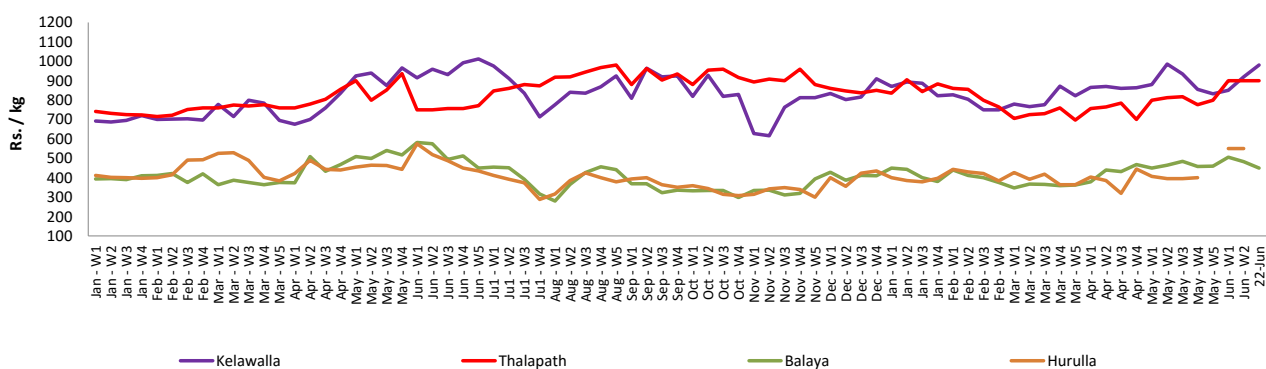

- Price increased by more than 5% compared to previous week average price.
- Price decreased by more than 5% compared to previous week average price.

Wholesale Prices

Marandaghamula

Pettah

Retail Prices

Pettah

Wholesale and Retail Prices of Selected Food Commodities - 2018/06/22

Fish

Item	Unit	Wholesale				Retail			
		Peliyagoda		Negombo		Peliyagoda		Negombo	
		Previous Week	Today	Previous Week	Today	Previous Week	Today	Previous Week	Today
Kelawalla	Rs./Kg	650.00	700.00	670.00	600.00	920.00	980.00	940.00	900.00
Thalapath	Rs./Kg	680.00	650.00	720.00	740.00	900.00	900.00	1000.00	950.00
Balaya	Rs./Kg	383.00	350.00	350.00	400.00	483.00	450.00	500.00	600.00
Paraw	Rs./Kg	600.00	600.00	640.00	620.00	950.00	900.00	875.00	820.00
Salaya	Rs./Kg	183.00	200.00	165.00	160.00	238.00	250.00	250.00	250.00
Hurulla	Rs./Kg	450.00	n.a.	375.00	380.00	550.00	n.a.	490.00	480.00

- Price increased by more than 5% compared to previous week average price.
- Price decreased by more than 5% compared to previous week average price.

Retail Prices

Peliyagoda

Negombo

Wholesale and Retail Prices of Selected Food Commodities - 2018/06/22