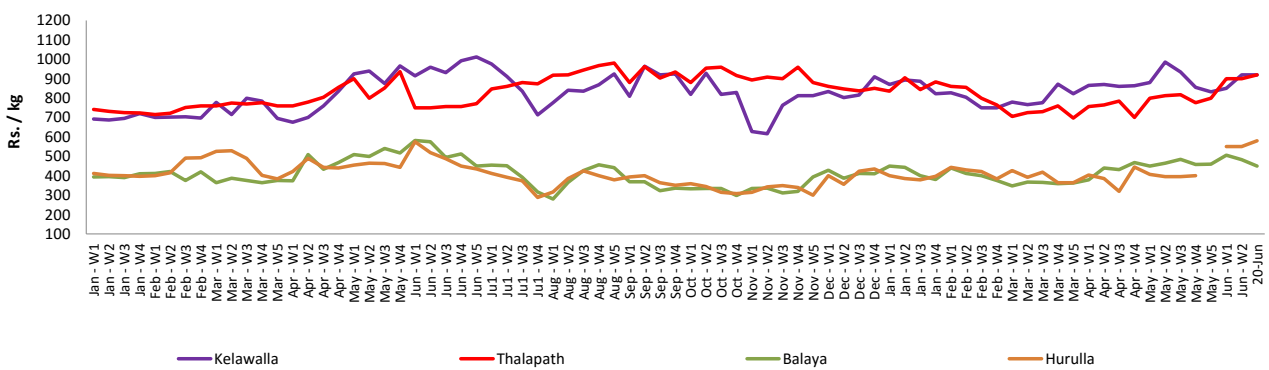

- Price increased by more than 5% compared to previous week average price.
- Price decreased by more than 5% compared to previous week average price.

Wholesale Prices

Marandaghamula

Pettah

Retail Prices

Pettah

Wholesale and Retail Prices of Selected Food Commodities - 2018/06/20

Fish

Item	Unit	Wholesale				Retail			
		Peliyagoda		Negombo		Peliyagoda		Negombo	
		Previous Week	Today	Previous Week	Today	Previous Week	Today	Previous Week	Today
Kelawalla	Rs./Kg	650.00	650.00	670.00	650.00	920.00	920.00	940.00	900.00
Thalapath	Rs./Kg	680.00	700.00	720.00	720.00	900.00	920.00	1000.00	920.00
Balaya	Rs./Kg	383.00	350.00	350.00	380.00	483.00	450.00	500.00	540.00
Paraw	Rs./Kg	600.00	700.00	640.00	620.00	950.00	1050.00	875.00	820.00
Salaya	Rs./Kg	183.00	150.00	165.00	160.00	238.00	200.00	250.00	220.00
Hurulla	Rs./Kg	450.00	480.00	375.00	350.00	550.00	580.00	490.00	450.00

- Price increased by more than 5% compared to previous week average price.
- Price decreased by more than 5% compared to previous week average price.

Retail Prices

Peliyagoda

Negombo

Wholesale and Retail Prices of Selected Food Commodities - 2018/06/20