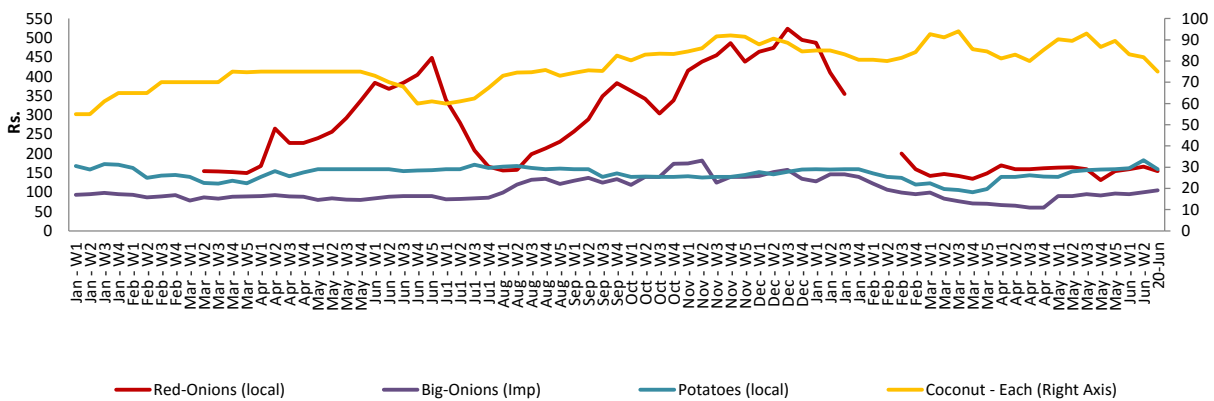

- Price increased by more than 5% compared to previous week average price.
- Price decreased by more than 5% compared to previous week average price.

Retail Prices

Peliyagoda

Negombo

Wholesale and Retail Prices of Selected Food Commodities - 2018/06/20

Fruits

Item	Unit	Wholesale		Retail	
		Pettah			
		Previous Week	Today	Previous Week	Today
Banana (Sour)	Rs./Kg	41.00	40.00	75.00	75.00
Papaw	Rs./Kg	50.00	50.00	80.00	80.00
Pineapple	Rs./Kg	100.00	140.00	140.00	180.00

- Price increased by more than 5% compared to previous week average price.
- Price decreased by more than 5% compared to previous week average price.

Retail - Pettah

Wholesale and Retail Prices of Selected Food Commodities - 2018/06/20

- Price increased by more than 5% compared to previous week average price.
- Price decreased by more than 5% compared to previous week average price.

Retail Prices

Pettah

Dambulla

* Prices of food commodities may vary due to quality and markets among other factors.