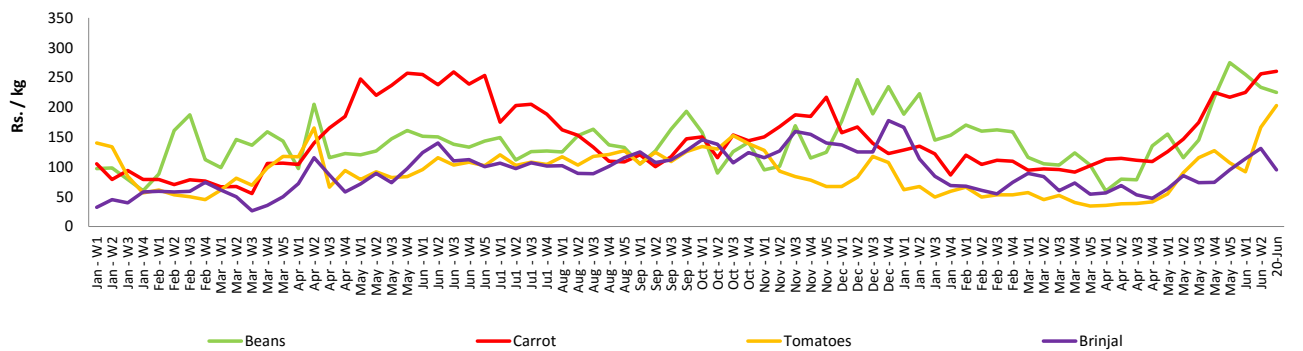

Rice

- Price of **Kekulu (White)** **decreased** in **Pettah** market reportedly due to **favourable supply** from **Ampara** district

Other

- Prices of **local Potatoes** **decreased** in **Pettah** market due to **low demand**, caused by **low priced imported varieties** from **China**.

Statistics Department
Central Bank of Sri Lanka

Wholesale and Retail Prices of Selected Food Commodities - 2018/06/20

Vegetables

Item	Unit	Wholesale				Retail			
		Pettah		Dambulla		Pettah		Dambulla	
		Previous Week	Today	Previous Week	Today	Previous Week	Today	Previous Week	Today
Beans	Rs./Kg	189.00	233.00	213.00	205.00	238.00	270.00	233.00	225.00
Carrot	Rs./Kg	242.00	317.00	236.00	245.00	291.00	353.00	256.00	260.00
Cabbage	Rs./Kg	97.00	118.00	77.00	95.00	139.00	165.00	97.00	115.00
Tomatoes	Rs./Kg	134.00	223.00	147.00	183.00	175.00	263.00	167.00	203.00
Brinjal	Rs./Kg	159.00	140.00	111.00	75.00	203.00	173.00	131.00	95.00
Pumpkin	Rs./Kg	30.00	30.00	22.00	23.00	54.00	58.00	42.00	43.00
Snake gourd	Rs./Kg	123.00	110.00	113.00	95.00	156.00	147.00	133.00	115.00

- Price increased by more than 5% compared to previous week average price.
- Price decreased by more than 5% compared to previous week average price.

Retail Prices

Pettah

Dambulla

Wholesale and Retail Prices of Selected Food Commodities - 2018/06/20