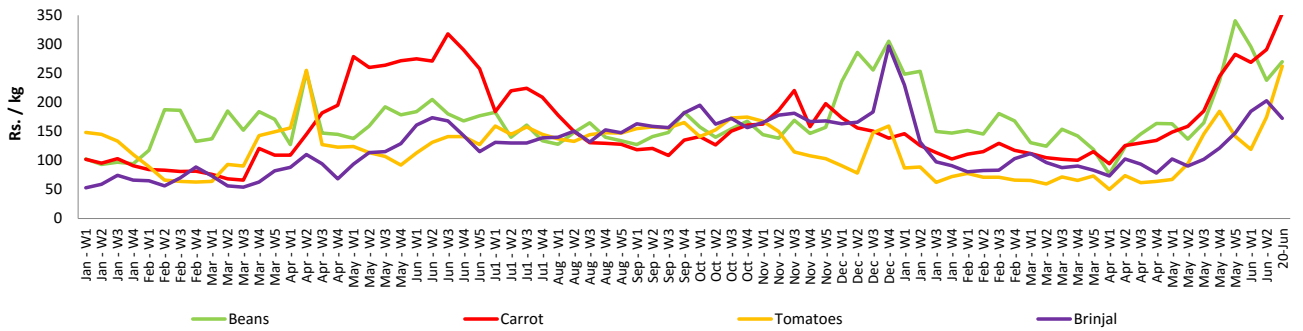

Rice

- Price of **Kekulu (White)** **decreased** in **Pettah** market reportedly due to **favourable supply** from **Ampara** district

Other

- Prices of **local Potatoes** **decreased** in **Pettah** market due to **low demand**, caused by **low priced imported varieties** from **China**.

Statistics Department
Central Bank of Sri Lanka

Wholesale and Retail Prices of Selected Food Commodities - 2018/06/20

Vegetables

Item	Unit	Wholesale				Retail			
		Pettah		Dambulla		Pettah		Dambulla	
		Previous Week	Today	Previous Week	Today	Previous Week	Today	Previous Week	Today
Beans	Rs./Kg	189.00	233.00	213.00	205.00	238.00	270.00	233.00	225.00
Carrot	Rs./Kg	242.00	317.00	236.00	245.00	291.00	353.00	256.00	260.00
Cabbage	Rs./Kg	97.00	118.00	77.00	95.00	139.00	165.00	97.00	115.00
Tomatoes	Rs./Kg	134.00	223.00	147.00	183.00	175.00	263.00	167.00	203.00
Brinjal	Rs./Kg	159.00	140.00	111.00	75.00	203.00	173.00	131.00	95.00
Pumpkin	Rs./Kg	30.00	30.00	22.00	23.00	54.00	58.00	42.00	43.00
Snake gourd	Rs./Kg	123.00	110.00	113.00	95.00	156.00	147.00	133.00	115.00

- Price increased by more than 5% compared to previous week average price.
- Price decreased by more than 5% compared to previous week average price.

Retail Prices

Pettah

Dambulla

Wholesale and Retail Prices of Selected Food Commodities - 2018/06/20