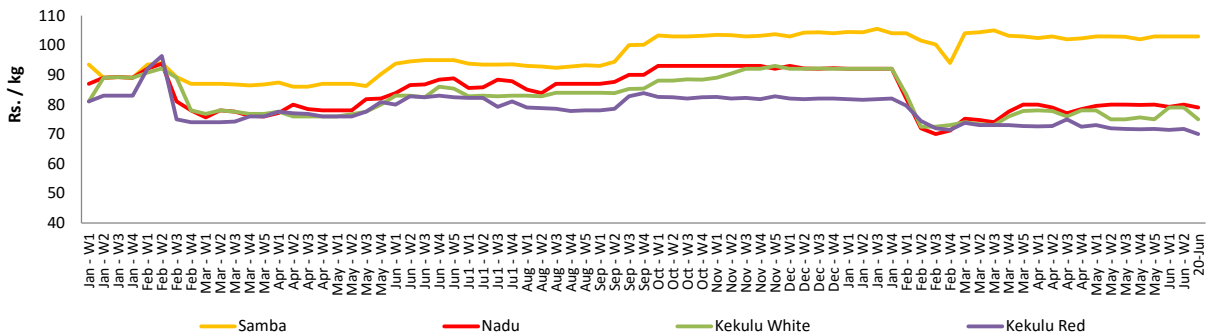

- Price increased by more than 5% compared to previous week average price.
- Price decreased by more than 5% compared to previous week average price.

Retail Prices

Pettah

Dambulla

Wholesale and Retail Prices of Selected Food Commodities - 2018/06/20

Rice

Item	Unit	Wholesale				Retail	
		Maradaghamula		Pettah		Pettah	
		Previous Week	Today	Previous Week	Today	Previous Week	Today
Samba	Rs./Kg	100.00	101.00	103.00	103.00	109.00	109.00
Nadu	Rs./Kg	81.00	81.00	80.00	79.00	88.00	87.00
Kekulu White	Rs./Kg	79.00	78.00	79.00	75.00	85.00	83.00
Kekulu Red	Rs./Kg	75.00	75.00	72.00	70.00	80.00	79.00

- Price increased by more than 5% compared to previous week average price.
- Price decreased by more than 5% compared to previous week average price.

Wholesale Prices

Marandaghamula

Pettah

Retail Prices

Pettah