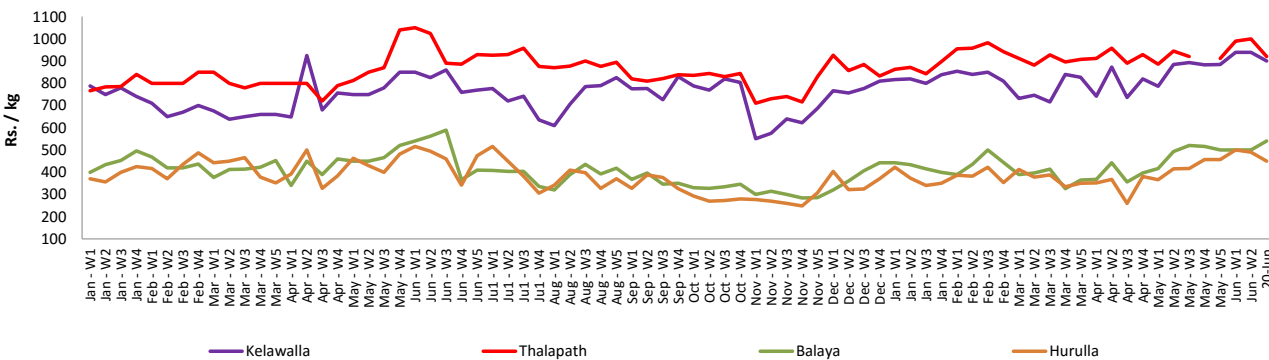

- Price increased by more than 5% compared to previous week average price.
- Price decreased by more than 5% compared to previous week average price.

Wholesale Prices

Marandaghamula

Pettah

Retail Prices

Pettah

Wholesale and Retail Prices of Selected Food Commodities - 2018/06/20

Fish

Item	Unit	Wholesale				Retail			
		Peliyagoda		Negombo		Peliyagoda		Negombo	
		Previous Week	Today	Previous Week	Today	Previous Week	Today	Previous Week	Today
Kelawalla	Rs./Kg	650.00	650.00	670.00	650.00	920.00	920.00	940.00	900.00
Thalapath	Rs./Kg	680.00	700.00	720.00	720.00	900.00	920.00	1000.00	920.00
Balaya	Rs./Kg	383.00	350.00	350.00	380.00	483.00	450.00	500.00	540.00
Paraw	Rs./Kg	600.00	700.00	640.00	620.00	950.00	1050.00	875.00	820.00
Salaya	Rs./Kg	183.00	150.00	165.00	160.00	238.00	200.00	250.00	220.00
Hurulla	Rs./Kg	450.00	480.00	375.00	350.00	550.00	580.00	490.00	450.00

- Price increased by more than 5% compared to previous week average price.
- Price decreased by more than 5% compared to previous week average price.

Retail Prices

Peliyagoda

Negombo

Wholesale and Retail Prices of Selected Food Commodities - 2018/06/20