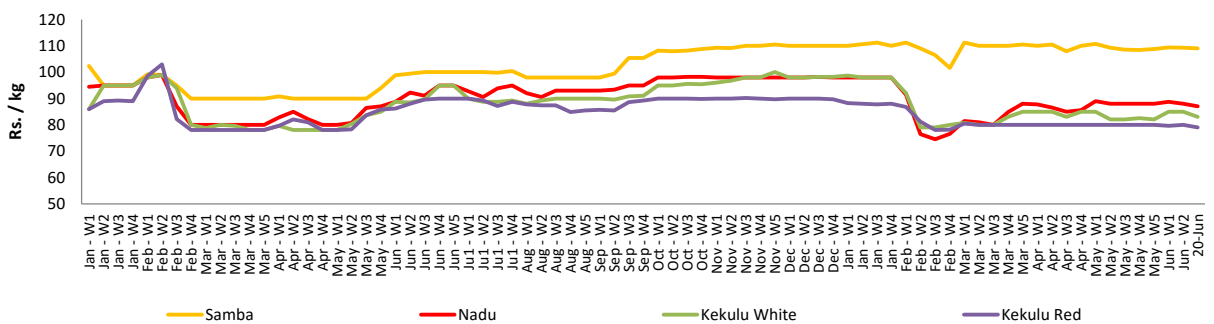

- Price increased by more than 5% compared to previous week average price.
- Price decreased by more than 5% compared to previous week average price.

Retail Prices

Pettah

Dambulla

Wholesale and Retail Prices of Selected Food Commodities - 2018/06/20

- Price increased by more than 5% compared to previous week average price.
- Price decreased by more than 5% compared to previous week average price.

Wholesale Prices

Marandaghamula

Pettah

Retail Prices

Pettah

Wholesale and Retail Prices of Selected Food Commodities - 2018/06/20

Fish

Item	Unit	Wholesale				Retail			
		Peliyagoda		Negombo		Peliyagoda		Negombo	
		Previous Week	Today	Previous Week	Today	Previous Week	Today	Previous Week	Today
Kelawalla	Rs./Kg	650.00	650.00	670.00	650.00	920.00	920.00	940.00	900.00
Thalapath	Rs./Kg	680.00	700.00	720.00	720.00	900.00	920.00	1000.00	920.00
Balaya	Rs./Kg	383.00	350.00	350.00	380.00	483.00	450.00	500.00	540.00
Paraw	Rs./Kg	600.00	700.00	640.00	620.00	950.00	1050.00	875.00	820.00
Salaya	Rs./Kg	183.00	150.00	165.00	160.00	238.00	200.00	250.00	220.00
Hurulla	Rs./Kg	450.00	480.00	375.00	350.00	550.00	580.00	490.00	450.00

- Price increased by more than 5% compared to previous week average price.
- Price decreased by more than 5% compared to previous week average price.

Retail Prices

Peliyagoda

Negombo

Wholesale and Retail Prices of Selected Food Commodities - 2018/06/20