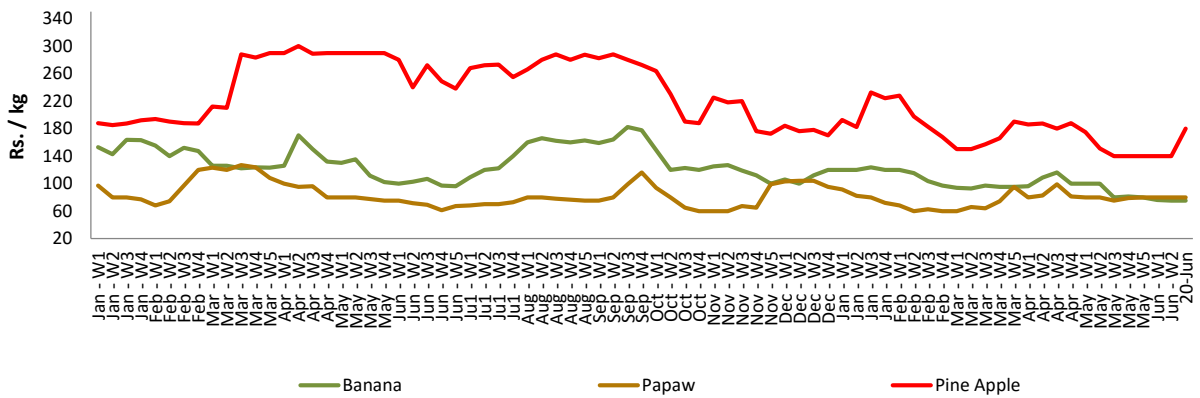

Wholesale and Retail Prices of Selected Food Commodities - 2018/06/20

Fruits

Item	Unit	Wholesale		Retail	
		Pettah			
		Previous Week	Today	Previous Week	Today
Banana (Sour)	Rs./Kg	41.00	40.00	75.00	75.00
Papaw	Rs./Kg	50.00	50.00	80.00	80.00
Pineapple	Rs./Kg	100.00	140.00	140.00	180.00

- Price increased by more than 5% compared to previous week average price.
- Price decreased by more than 5% compared to previous week average price.

Retail - Pettah