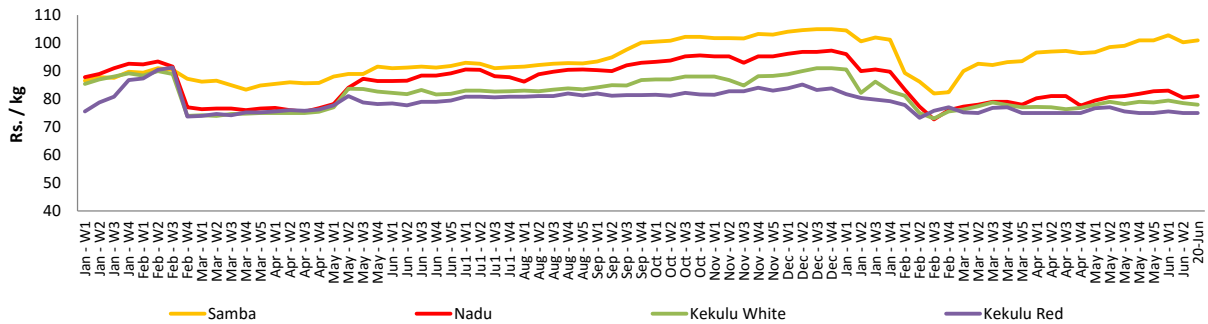

Statistics Department
Central Bank of Sri Lanka

Wholesale and Retail Prices of Selected Food Commodities - 2018/06/20

Vegetables

Item	Unit	Wholesale				Retail			
		Pettah		Dambulla		Pettah		Dambulla	
		Previous Week	Today	Previous Week	Today	Previous Week	Today	Previous Week	Today
Beans	Rs./Kg	189.00	233.00	213.00	205.00	238.00	270.00	233.00	225.00
Carrot	Rs./Kg	242.00	317.00	236.00	245.00	291.00	353.00	256.00	260.00
Cabbage	Rs./Kg	97.00	118.00	77.00	95.00	139.00	165.00	97.00	115.00
Tomatoes	Rs./Kg	134.00	223.00	147.00	183.00	175.00	263.00	167.00	203.00
Brinjal	Rs./Kg	159.00	140.00	111.00	75.00	203.00	173.00	131.00	95.00
Pumpkin	Rs./Kg	30.00	30.00	22.00	23.00	54.00	58.00	42.00	43.00
Snake gourd	Rs./Kg	123.00	110.00	113.00	95.00	156.00	147.00	133.00	115.00

- Price increased by more than 5% compared to previous week average price.
- Price decreased by more than 5% compared to previous week average price.

Retail Prices

Pettah

Dambulla

Wholesale and Retail Prices of Selected Food Commodities - 2018/06/20

Rice

Item	Unit	Wholesale				Retail	
		Maradaghamula		Pettah		Pettah	
		Previous Week	Today	Previous Week	Today	Previous Week	Today
Samba	Rs./Kg	100.00	101.00	103.00	103.00	109.00	109.00
Nadu	Rs./Kg	81.00	81.00	80.00	79.00	88.00	87.00
Kekulu White	Rs./Kg	79.00	78.00	79.00	75.00	85.00	83.00
Kekulu Red	Rs./Kg	75.00	75.00	72.00	70.00	80.00	79.00

- Price increased by more than 5% compared to previous week average price.
- Price decreased by more than 5% compared to previous week average price.

Wholesale Prices

Marandaghamula

Pettah

Retail Prices

Pettah