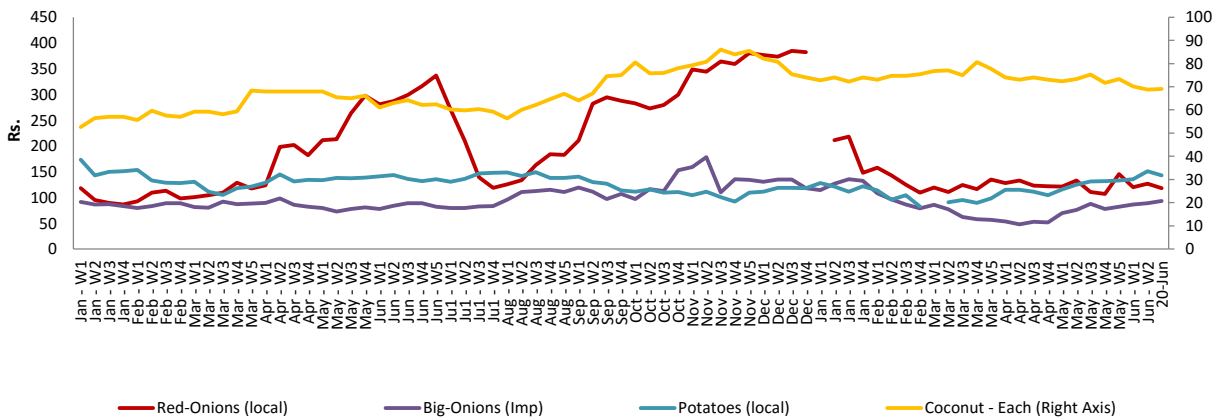

- Price increased by more than 5% compared to previous week average price.
- Price decreased by more than 5% compared to previous week average price.

Retail - Pettah

Wholesale and Retail Prices of Selected Food Commodities - 2018/06/20

Other

Item	Unit	Wholesale				Retail			
		Pettah		Dambulla		Pettah		Dambulla	
		Previous Week	Today	Previous Week	Today	Previous Week	Today	Previous Week	Today
Red-Onions (local)	Rs./Kg	120.00	120.00	114.00	105.00	167.00	155.00	127.00	118.00
Red-Onions (Imp)	Rs./Kg	120.00	120.00	117.00	123.00	159.00	155.00	128.00	138.00
Big-Onions (local)	Rs./Kg	n.a.	n.a.	n.a.	n.a.	n.a.	n.a.	n.a.	n.a.
Big-Onions (Imp)	Rs./Kg	82.00	85.00	79.00	83.00	100.00	105.00	89.00	93.00
Potatoes (local)	Rs./Kg	161.00	140.00	137.00	138.00	183.00	160.00	147.00	143.00
Potatoes (Imp)	Rs./Kg	103.00	100.00			124.00	130.00		
Dried Chillies (Imp)	Rs./Kg	250.00	250.00	249.00	248.00	299.00	300.00	259.00	258.00
Coconut	Rs./Nut	70.00	65.00	63.00	63.00	82.00	75.00	69.00	69.00
Coconut oil	Rs./Ltr	360.00	360.00			390.00	400.00		
Dhal	Rs./Kg	110.00	110.00			120.00	120.00		
Sugar	Rs./Kg	94.00	94.00			105.00	105.00		
Eggs	Rs./Each	14.00	14.30			15.00	15.30		
Katta	Rs./Kg	800.00	800.00			850.00	850.00		
Sprats	Rs./Kg	500.00	500.00			550.00	550.00		

- Price increased by more than 5% compared to previous week average price.
- Price decreased by more than 5% compared to previous week average price.

Retail Prices

Pettah

Dambulla

* Prices of food commodities may vary due to quality and markets among other factors.