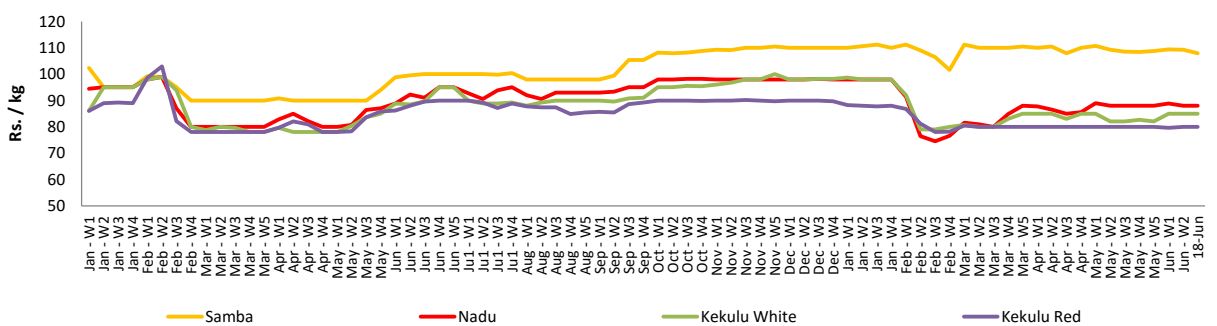

- Price increased by more than 5% compared to previous week average price.
- Price decreased by more than 5% compared to previous week average price.

Retail Prices

Pettah

Dambulla

Wholesale and Retail Prices of Selected Food Commodities - 2018/06/18

- Price increased by more than 5% compared to previous week average price.
- Price decreased by more than 5% compared to previous week average price.

Wholesale Prices

Marandaghamula

Pettah

Retail Prices

Pettah

Wholesale and Retail Prices of Selected Food Commodities - 2018/06/18

Fish

Item	Unit	Wholesale				Retail			
		Peliyagoda		Negombo		Peliyagoda		Negombo	
		Previous Week	Today	Previous Week	Today	Previous Week	Today	Previous Week	Today
Kelawalla	Rs./Kg	650.00	650.00	670.00	660.00	920.00	920.00	940.00	900.00
Thalapath	Rs./Kg	680.00	n.a.	720.00	680.00	900.00	n.a.	1000.00	950.00
Balaya	Rs./Kg	383.00	380.00	350.00	350.00	483.00	480.00	500.00	500.00
Paraw	Rs./Kg	600.00	700.00	640.00	600.00	950.00	1050.00	875.00	800.00
Salaya	Rs./Kg	183.00	200.00	165.00	130.00	238.00	300.00	250.00	200.00
Hurulla	Rs./Kg	450.00	480.00	375.00	330.00	550.00	580.00	490.00	450.00