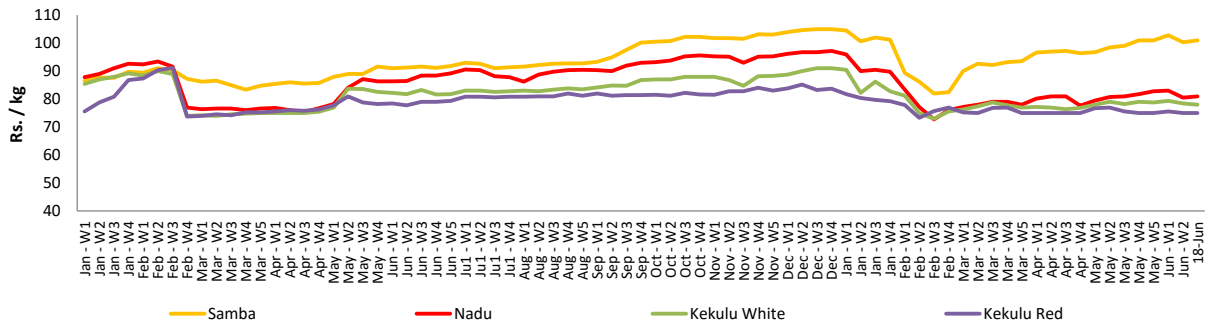

Other

- Prices of **Coconut** continued to **decline further** with the **favourable supply** caused by **seasonal effect**.

Wholesale and Retail Prices of Selected Food Commodities - 2018/06/18

Vegetables

- Price increased by more than 5% compared to previous week average price.
- Price decreased by more than 5% compared to previous week average price.

Retail Prices

Pettah

Dambulla

Wholesale and Retail Prices of Selected Food Commodities - 2018/06/18

Rice

Item	Unit	Wholesale				Retail	
		Maradaghamula		Pettah		Pettah	
		Previous Week	Today	Previous Week	Today	Previous Week	Today
Samba	Rs./Kg	100.00	101.00	103.00	102.00	109.00	108.00
Nadu	Rs./Kg	81.00	81.00	80.00	80.00	88.00	88.00
Kekulu White	Rs./Kg	79.00	78.00	79.00	79.00	85.00	85.00
Kekulu Red	Rs./Kg	75.00	75.00	72.00	72.00	80.00	80.00

- Price increased by more than 5% compared to previous week average price.
- Price decreased by more than 5% compared to previous week average price.

Wholesale Prices

Marandaghamula

Pettah

Retail Prices

Pettah