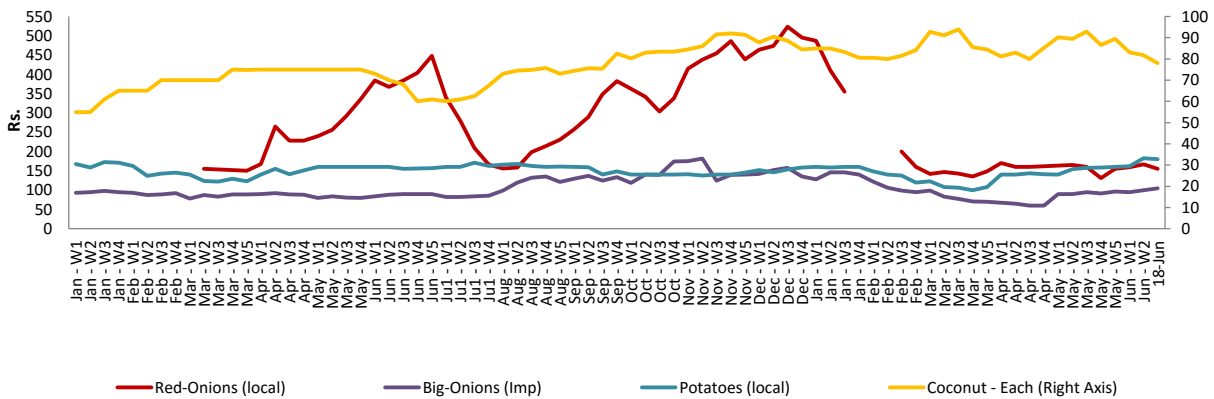

- Price increased by more than 5% compared to previous week average price.
- Price decreased by more than 5% compared to previous week average price.

Retail Prices

Peliyagoda

Negombo

Wholesale and Retail Prices of Selected Food Commodities - 2018/06/18

- Price increased by more than 5% compared to previous week average price.
- Price decreased by more than 5% compared to previous week average price.

Retail - Pettah

Wholesale and Retail Prices of Selected Food Commodities - 2018/06/18

- Price increased by more than 5% compared to previous week average price.
- Price decreased by more than 5% compared to previous week average price.

Retail Prices

Pettah

Dambulla

* Prices of food commodities may vary due to quality and markets among other factors.