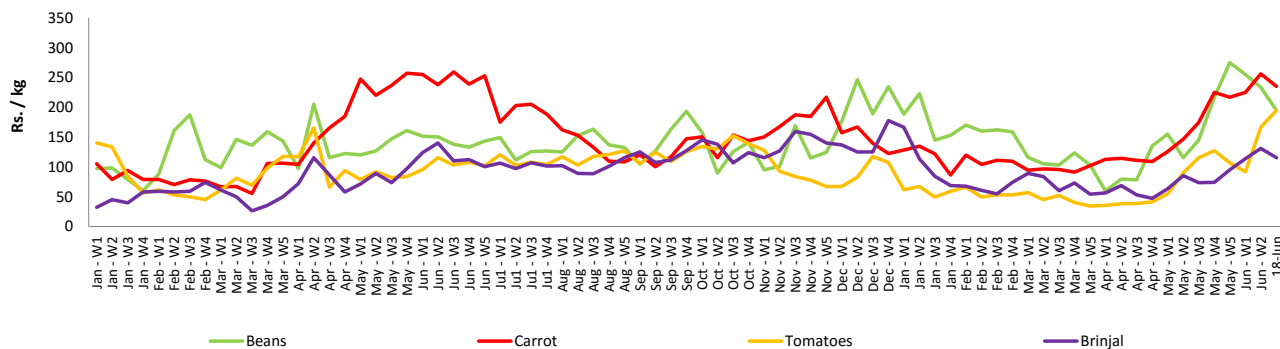

Fish

- Prices of small **fish** varieties **increased** in **Peliyagoda** market reportedly due to **low catchment** while prices in **Negombo** demonstrated a **decrease** compared to the **previous week where fishing activities** were **disrupted**.

Other

- Prices of **Coconut** continued to **decline further** with the **favourable supply** caused by **seasonal effect**.

Wholesale and Retail Prices of Selected Food Commodities - 2018/06/18

Vegetables

Item	Unit	Wholesale				Retail			
		Pettah		Dambulla		Pettah		Dambulla	
		Previous Week	Today	Previous Week	Today	Previous Week	Today	Previous Week	Today
Beans	Rs./Kg	189.00	293.00	213.00	175.00	238.00	340.00	233.00	195.00
Carrot	Rs./Kg	242.00	357.00	236.00	215.00	291.00	393.00	256.00	235.00
Cabbage	Rs./Kg	97.00	123.00	77.00	95.00	139.00	173.00	97.00	115.00
Tomatoes	Rs./Kg	134.00	225.00	147.00	175.00	175.00	280.00	167.00	195.00
Brinjal	Rs./Kg	159.00	143.00	111.00	85.00	203.00	190.00	131.00	115.00
Pumpkin	Rs./Kg	30.00	30.00	22.00	19.00	54.00	55.00	42.00	39.00
Snake gourd	Rs./Kg	123.00	120.00	113.00	85.00	156.00	153.00	133.00	105.00

- Price increased by more than 5% compared to previous week average price.
- Price decreased by more than 5% compared to previous week average price.

Retail Prices

Pettah

Dambulla

Wholesale and Retail Prices of Selected Food Commodities - 2018/06/18