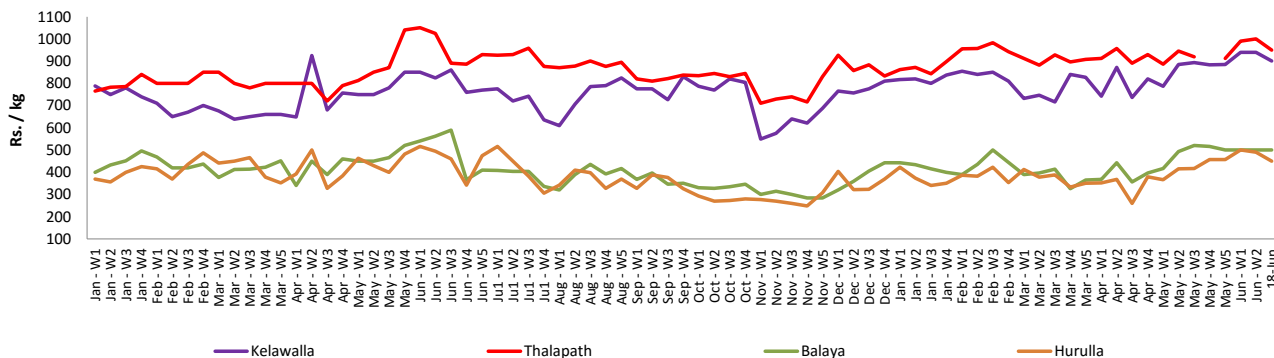

- Price increased by more than 5% compared to previous week average price.
- Price decreased by more than 5% compared to previous week average price.

Wholesale Prices

Marandaghamula

Pettah

Retail Prices

Pettah

Wholesale and Retail Prices of Selected Food Commodities - 2018/06/18

Fish

Item	Unit	Wholesale				Retail			
		Peliyagoda		Negombo		Peliyagoda		Negombo	
		Previous Week	Today	Previous Week	Today	Previous Week	Today	Previous Week	Today
Kelawalla	Rs./Kg	650.00	650.00	670.00	660.00	920.00	920.00	940.00	900.00
Thalapath	Rs./Kg	680.00	n.a.	720.00	680.00	900.00	n.a.	1000.00	950.00
Balaya	Rs./Kg	383.00	380.00	350.00	350.00	483.00	480.00	500.00	500.00
Paraw	Rs./Kg	600.00	700.00	640.00	600.00	950.00	1050.00	875.00	800.00
Salaya	Rs./Kg	183.00	200.00	165.00	130.00	238.00	300.00	250.00	200.00
Hurulla	Rs./Kg	450.00	480.00	375.00	330.00	550.00	580.00	490.00	450.00

- Price increased by more than 5% compared to previous week average price.
- Price decreased by more than 5% compared to previous week average price.

Retail Prices

Peliyagoda

Negombo

Wholesale and Retail Prices of Selected Food Commodities - 2018/06/18