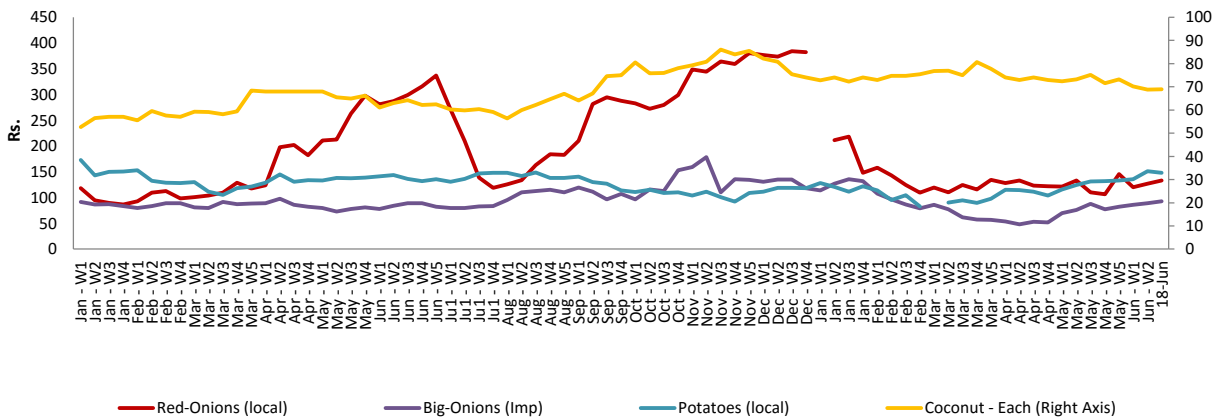

- Price increased by more than 5% compared to previous week average price.
- Price decreased by more than 5% compared to previous week average price.

Retail - Pettah

Wholesale and Retail Prices of Selected Food Commodities - 2018/06/18

Other

Item	Unit	Wholesale				Retail			
		Pettah		Dambulla		Pettah		Dambulla	
		Previous Week	Today	Previous Week	Today	Previous Week	Today	Previous Week	Today
Red-Onions (local)	Rs./Kg	120.00	115.00	114.00	113.00	167.00	155.00	127.00	133.00
Red-Onions (Imp)	Rs./Kg	120.00	115.00	117.00	n.a.	159.00	155.00	128.00	n.a.
Big-Onions (local)	Rs./Kg	n.a.	n.a.	n.a.	n.a.	n.a.	n.a.	n.a.	n.a.
Big-Onions (Imp)	Rs./Kg	82.00	80.00	79.00	83.00	100.00	105.00	89.00	93.00
Potatoes (local)	Rs./Kg	161.00	150.00	140.00	138.00	183.00	180.00	151.00	148.00
Potatoes (Imp)	Rs./Kg	103.00	100.00			124.00	120.00		
Dried Chillies (Imp)	Rs./Kg	250.00	250.00	249.00	248.00	299.00	300.00	259.00	258.00
Coconut	Rs./Nut	70.00	65.00	63.00	63.00	82.00	78.00	69.00	69.00
Coconut oil	Rs./Ltr	360.00	360.00			390.00	395.00		
Dhal	Rs./Kg	110.00	110.00			120.00	120.00		
Sugar	Rs./Kg	94.00	94.00			105.00	105.00		
Eggs	Rs./Each	14.00	14.30			15.00	15.30		
Katta	Rs./Kg	800.00	800.00			850.00	850.00		
Sprats	Rs./Kg	500.00	500.00			550.00	550.00		

- Price increased by more than 5% compared to previous week average price.
- Price decreased by more than 5% compared to previous week average price.

Retail Prices

Pettah

Dambulla

* Prices of food commodities may vary due to quality and markets among other factors.