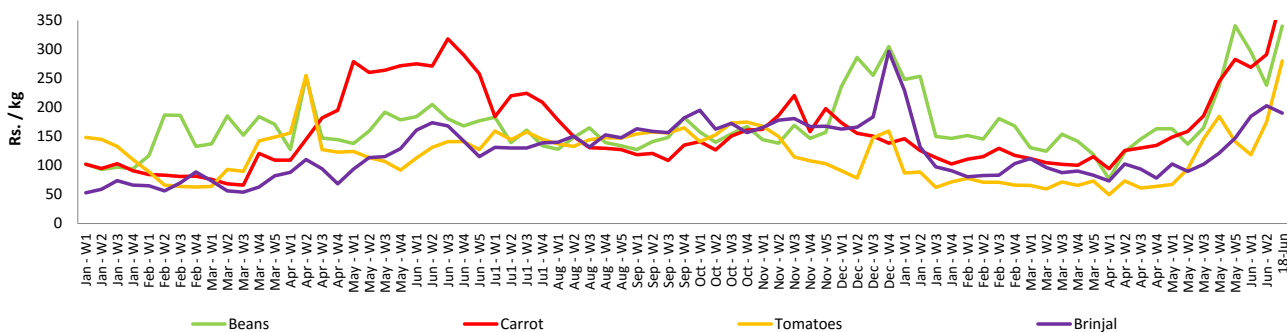

Fish

- Prices of small **fish** varieties **increased** in **Peliyagoda** market reportedly due to **low catchment** while prices in **Negombo** demonstrated a **decrease** compared to the **previous week where fishing activities** were **disrupted**.

Other

- Prices of **Coconut** continued to **decline further** with the **favourable supply** caused by **seasonal effect**.

Wholesale and Retail Prices of Selected Food Commodities - 2018/06/18

Vegetables

Item	Unit	Wholesale				Retail			
		Pettah		Dambulla		Pettah		Dambulla	
		Previous Week	Today	Previous Week	Today	Previous Week	Today	Previous Week	Today
Beans	Rs./Kg	189.00	293.00	213.00	175.00	238.00	340.00	233.00	195.00
Carrot	Rs./Kg	242.00	357.00	236.00	215.00	291.00	393.00	256.00	235.00
Cabbage	Rs./Kg	97.00	123.00	77.00	95.00	139.00	173.00	97.00	115.00
Tomatoes	Rs./Kg	134.00	225.00	147.00	175.00	175.00	280.00	167.00	195.00
Brinjal	Rs./Kg	159.00	143.00	111.00	85.00	203.00	190.00	131.00	115.00
Pumpkin	Rs./Kg	30.00	30.00	22.00	19.00	54.00	55.00	42.00	39.00
Snake gourd	Rs./Kg	123.00	120.00	113.00	85.00	156.00	153.00	133.00	105.00

- Price increased by more than 5% compared to previous week average price.
- Price decreased by more than 5% compared to previous week average price.

Retail Prices

Pettah

Dambulla

Wholesale and Retail Prices of Selected Food Commodities - 2018/06/18