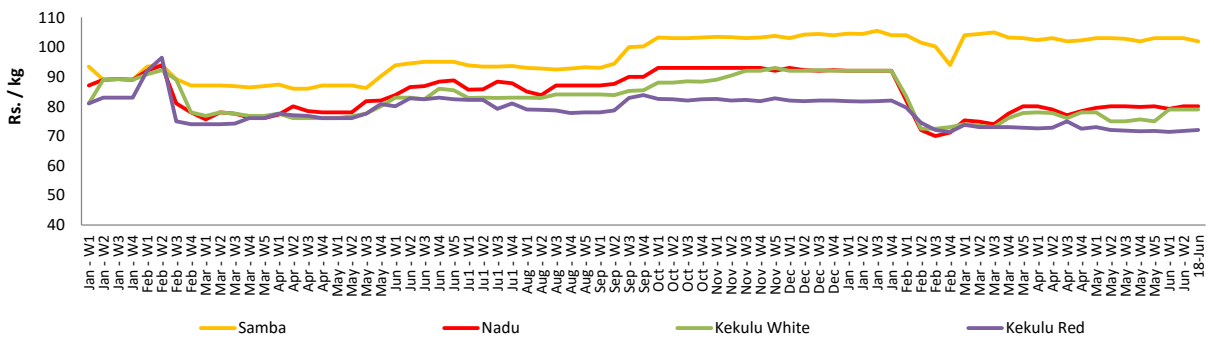

- Price increased by more than 5% compared to previous week average price.
- Price decreased by more than 5% compared to previous week average price.

Retail Prices

Pettah

Dambulla

Wholesale and Retail Prices of Selected Food Commodities - 2018/06/18

Rice

Item	Unit	Wholesale				Retail	
		Maradaghamula		Pettah		Pettah	
		Previous Week	Today	Previous Week	Today	Previous Week	Today
Samba	Rs./Kg	100.00	101.00	103.00	102.00	109.00	108.00
Nadu	Rs./Kg	81.00	81.00	80.00	80.00	88.00	88.00
Kekulu White	Rs./Kg	79.00	78.00	79.00	79.00	85.00	85.00
Kekulu Red	Rs./Kg	75.00	75.00	72.00	72.00	80.00	80.00

- Price increased by more than 5% compared to previous week average price.
- Price decreased by more than 5% compared to previous week average price.

Wholesale Prices

Marandaghamula

Pettah

Retail Prices

Pettah