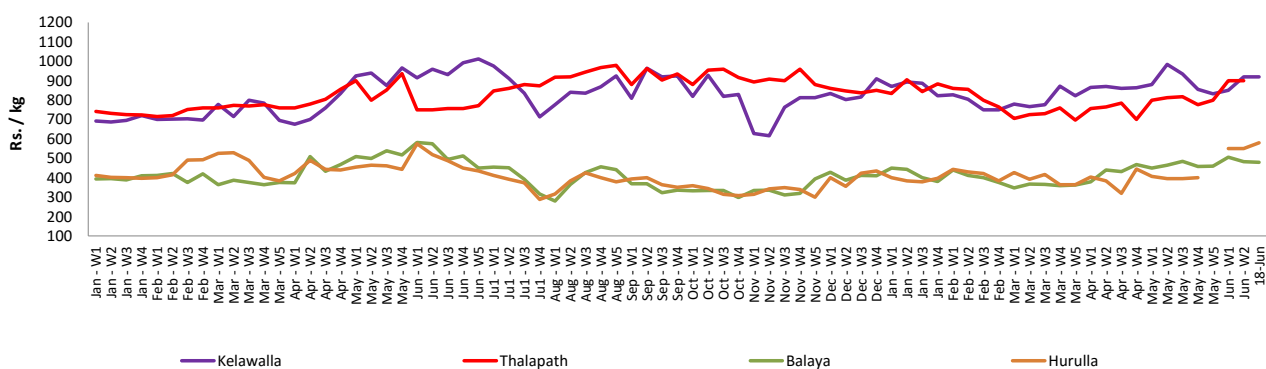

- Price increased by more than 5% compared to previous week average price.
- Price decreased by more than 5% compared to previous week average price.

Wholesale Prices

Marandaghamula

Pettah

Retail Prices

Pettah

Wholesale and Retail Prices of Selected Food Commodities - 2018/06/18

Fish

Item	Unit	Wholesale				Retail			
		Peliyagoda		Negombo		Peliyagoda		Negombo	
		Previous Week	Today	Previous Week	Today	Previous Week	Today	Previous Week	Today
Kelawalla	Rs./Kg	650.00	650.00	670.00	660.00	920.00	920.00	940.00	900.00
Thalapath	Rs./Kg	680.00	n.a.	720.00	680.00	900.00	n.a.	1000.00	950.00
Balaya	Rs./Kg	383.00	380.00	350.00	350.00	483.00	480.00	500.00	500.00
Paraw	Rs./Kg	600.00	700.00	640.00	600.00	950.00	1050.00	875.00	800.00
Salaya	Rs./Kg	183.00	200.00	165.00	130.00	238.00	300.00	250.00	200.00
Hurulla	Rs./Kg	450.00	480.00	375.00	330.00	550.00	580.00	490.00	450.00

- Price increased by more than 5% compared to previous week average price.
- Price decreased by more than 5% compared to previous week average price.

Retail Prices

Peliyagoda

Negombo

Wholesale and Retail Prices of Selected Food Commodities - 2018/06/18