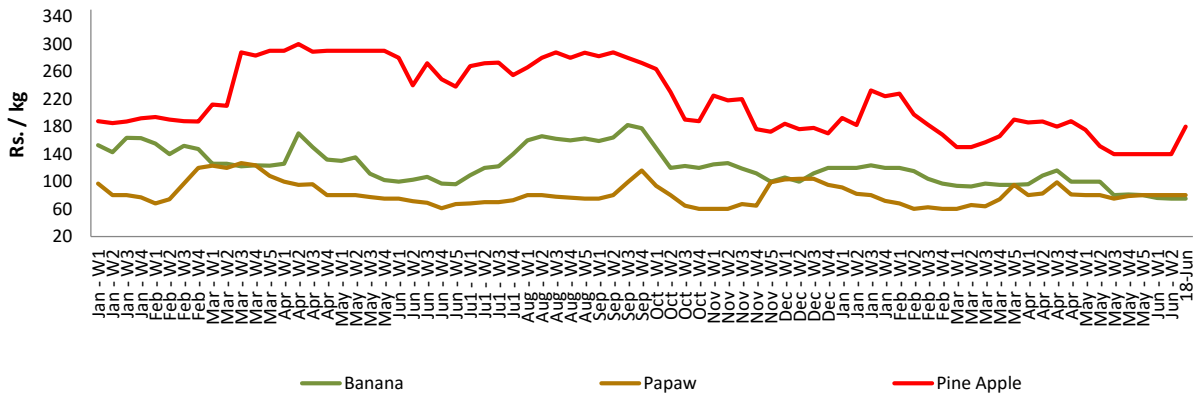

Wholesale and Retail Prices of Selected Food Commodities - 2018/06/18

Fruits

Item	Unit	Wholesale		Retail	
		Pettah			
		Previous Week	Today	Previous Week	Today
Banana (Sour)	Rs./Kg	41.00	40.00	75.00	75.00
Papaw	Rs./Kg	50.00	50.00	80.00	80.00
Pineapple	Rs./Kg	100.00	140.00	140.00	180.00

- Price increased by more than 5% compared to previous week average price.
- Price decreased by more than 5% compared to previous week average price.

Retail - Pettah