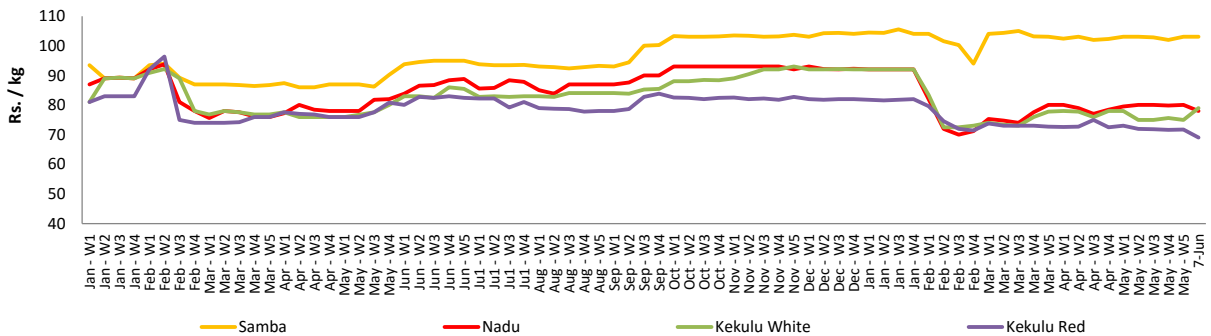

- Price increased by more than 5% compared to previous week average price.
- Price decreased by more than 5% compared to previous week average price.

Retail Prices

Pettah

Dambulla

Wholesale and Retail Prices of Selected Food Commodities - 2018/06/07

Rice

Item	Unit	Wholesale				Retail	
		Maradagahamula		Pettah		Pettah	
		Previous Week	Today	Previous Week	Today	Previous Week	Today
Samba	Rs./Kg	101.00	103.00	103.00	103.00	109.00	110.00
Nadu	Rs./Kg	83.00	83.00	80.00	78.00	88.00	90.00
Kekulu White	Rs./Kg	79.00	80.00	75.00	79.00	82.00	85.00
Kekulu Red	Rs./Kg	75.00	76.00	72.00	69.00	80.00	80.00

- Price increased by more than 5% compared to previous week average price.
- Price decreased by more than 5% compared to previous week average price.

Wholesale Prices

Marandagahamula

Pettah

Retail Prices

Pettah