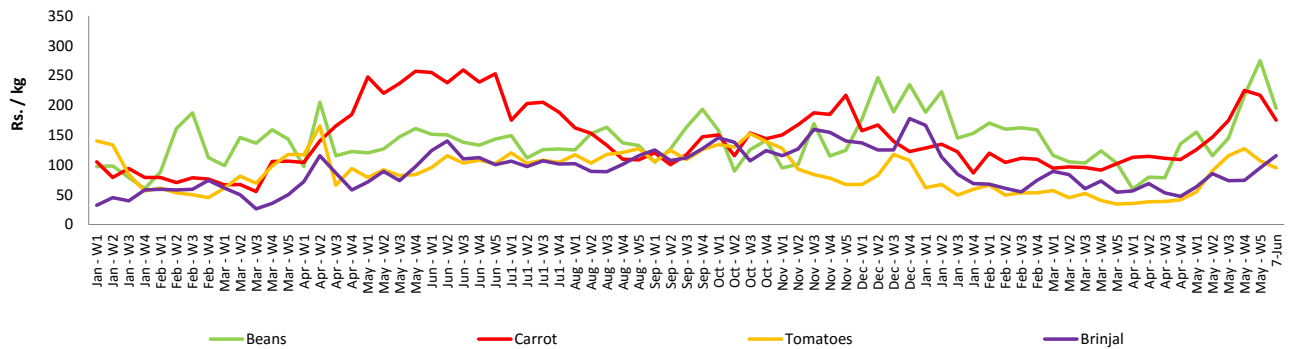

Fish

- Prices of **fish varieties increased** in both **Peliyagoda** and **Negombo** markets due to **low supply** resulted by **adverse weather developments**.

Other

- Prices **Coconut decreased** in **both markets** due to **avaialability** of varieties from **Puttalam** district.

Wholesale and Retail Prices of Selected Food Commodities - 2018/06/07

Vegetables

Item	Unit	Wholesale				Retail			
		Pettah		Dambulla		Pettah		Dambulla	
		Previous Week	Today	Previous Week	Today	Previous Week	Today	Previous Week	Today
Beans	Rs./Kg	297.00	260.00	258.00	175.00	341.00	313.00	275.00	195.00
Carrot	Rs./Kg	241.00	233.00	198.00	155.00	283.00	267.00	217.00	175.00
Cabbage	Rs./Kg	88.00	87.00	42.00	63.00	130.00	127.00	62.00	83.00
Tomatoes	Rs./Kg	105.00	83.00	89.00	75.00	141.00	123.00	107.00	95.00
Brinjal	Rs./Kg	109.00	167.00	75.00	95.00	147.00	213.00	95.00	115.00
Pumpkin	Rs./Kg	31.00	32.00	15.00	14.00	56.00	60.00	37.00	34.00
Snake gourd	Rs./Kg	112.00	120.00	100.00	105.00	145.00	163.00	120.00	125.00

- Price increased by more than 5% compared to previous week average price.
- Price decreased by more than 5% compared to previous week average price.

Retail Prices

Pettah

Dambulla

Wholesale and Retail Prices of Selected Food Commodities - 2018/06/07