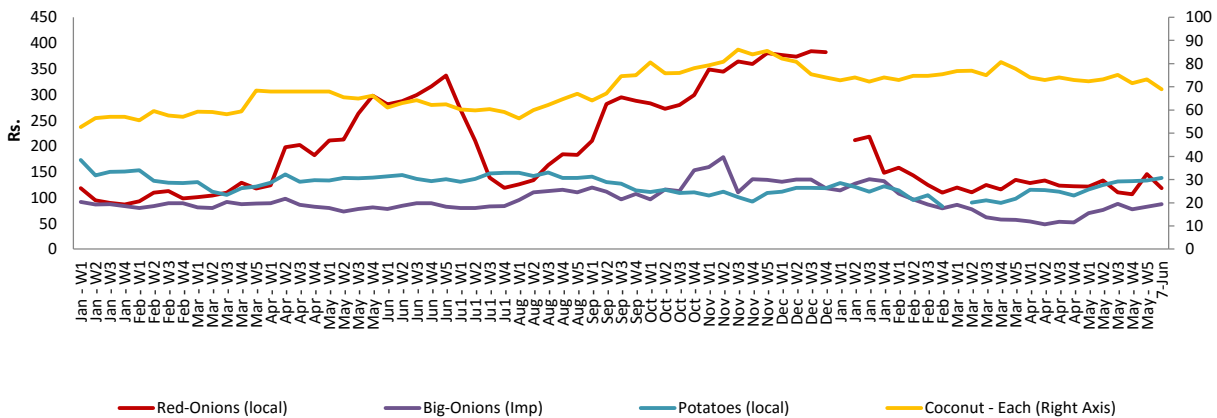

- Price increased by more than 5% compared to previous week average price.
- Price decreased by more than 5% compared to previous week average price.

Retail - Pettah

Wholesale and Retail Prices of Selected Food Commodities - 2018/06/07

Other

Item	Unit	Wholesale				Retail			
		Pettah		Dambulla		Pettah		Dambulla	
		Previous Week	Today	Previous Week	Today	Previous Week	Today	Previous Week	Today
Red-Onions (local)	Rs./Kg	123.00	125.00	134.00	108.00	155.00	155.00	146.00	118.00
Red-Onions (Imp)	Rs./Kg	123.00	110.00	137.00	103.00	153.00	145.00	148.00	113.00
Big-Onions (local)	Rs./Kg	n.a.	n.a.	n.a.	n.a.	n.a.	n.a.	n.a.	n.a.
Big-Onions (Imp)	Rs./Kg	79.00	85.00	72.00	78.00	96.00	100.00	82.00	87.00
Potatoes (local)	Rs./Kg	134.00	130.00	123.00	128.00	160.00	160.00	133.00	138.00
Potatoes (Imp)	Rs./Kg	80.00	80.00			98.00	100.00		
Dried Chillies (Imp)	Rs./Kg	246.00	250.00	248.00	253.00	281.00	300.00	258.00	263.00
Coconut	Rs./Nut	79.00	73.00	68.00	63.00	90.00	80.00	73.00	69.00
Coconut oil	Rs./Ltr	360.00	350.00			390.00	380.00		
Dhal	Rs./Kg	111.00	110.00			125.00	120.00		
Sugar	Rs./Kg	97.00	94.00			109.00	105.00		
Eggs	Rs./Each	14.00	14.30			15.00	15.30		
Katta	Rs./Kg	800.00	800.00			850.00	850.00		
Sprats	Rs./Kg	500.00	500.00			550.00	550.00		

- Price increased by more than 5% compared to previous week average price.
- Price decreased by more than 5% compared to previous week average price.

Retail Prices

Pettah

Dambulla

* Prices of food commodities may vary due to quality and markets among other factors.