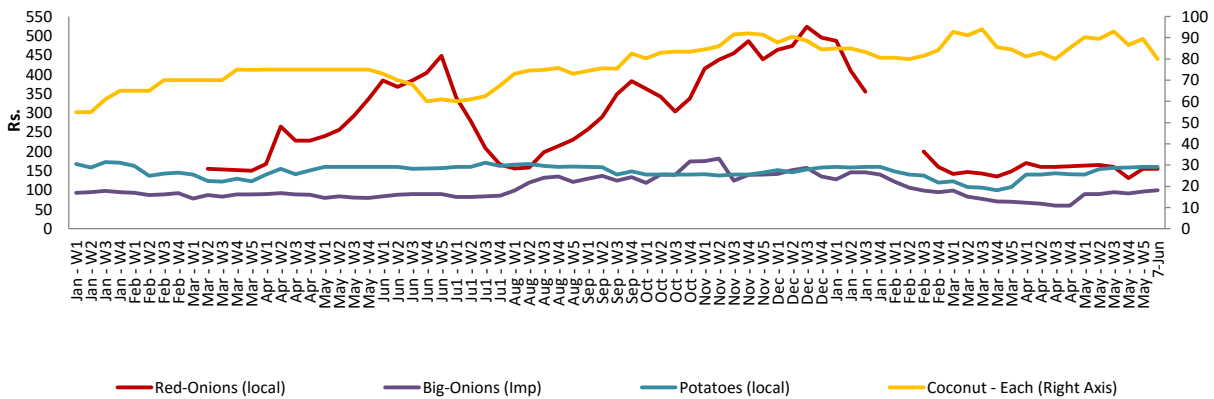

- Price increased by more than 5% compared to previous week average price.
- Price decreased by more than 5% compared to previous week average price.

Retail Prices

Peliyagoda

Negombo

Wholesale and Retail Prices of Selected Food Commodities - 2018/06/07

Fruits

Item	Unit	Wholesale		Retail	
		Pettah			
		Previous Week	Today	Previous Week	Today
Banana (Sour)	Rs./Kg	49.00	45.00	80.00	75.00
Papaw	Rs./Kg	50.00	50.00	80.00	80.00
Pineapple	Rs./Kg	100.00	100.00	140.00	140.00

- Price increased by more than 5% compared to previous week average price.
- Price decreased by more than 5% compared to previous week average price.

Retail - Pettah

Wholesale and Retail Prices of Selected Food Commodities - 2018/06/07

- Price increased by more than 5% compared to previous week average price.
- Price decreased by more than 5% compared to previous week average price.

Retail Prices

Pettah

Dambulla

* Prices of food commodities may vary due to quality and markets among other factors.