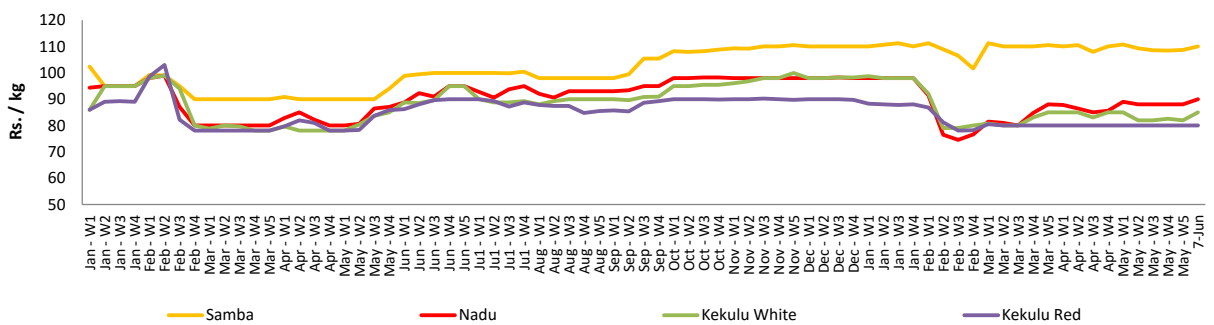

- Price increased by more than 5% compared to previous week average price.
- Price decreased by more than 5% compared to previous week average price.

Retail Prices

Pettah

Dambulla

Wholesale and Retail Prices of Selected Food Commodities - 2018/06/07

- Price increased by more than 5% compared to previous week average price.
- Price decreased by more than 5% compared to previous week average price.

Wholesale Prices

Marandagahamula

Pettah

Retail Prices

Pettah

Wholesale and Retail Prices of Selected Food Commodities - 2018/06/07

Fish

Item	Unit	Wholesale				Retail			
		Peliyagoda		Negombo		Peliyagoda		Negombo	
		Previous Week	Today	Previous Week	Today	Previous Week	Today	Previous Week	Today
Kelawalla	Rs./Kg	528.00	600.00	625.00	660.00	833.00	850.00	885.00	930.00
Thalapath	Rs./Kg	617.00	700.00	690.00	720.00	800.00	950.00	913.00	1000.00
Balaya	Rs./Kg	360.00	380.00	318.00	350.00	460.00	480.00	500.00	500.00
Paraw	Rs./Kg	565.00	650.00	530.00	600.00	880.00	980.00	788.00	800.00
Salaya	Rs./Kg	155.00	200.00	138.00	150.00	200.00	250.00	218.00	220.00
Hurulla	Rs./Kg	n.a.	450.00	328.00	350.00	n.a.	550.00	458.00	480.00

- Price increased by more than 5% compared to previous week average price.
- Price decreased by more than 5% compared to previous week average price.

Retail Prices

Peliyagoda

Negombo

Wholesale and Retail Prices of Selected Food Commodities - 2018/06/07