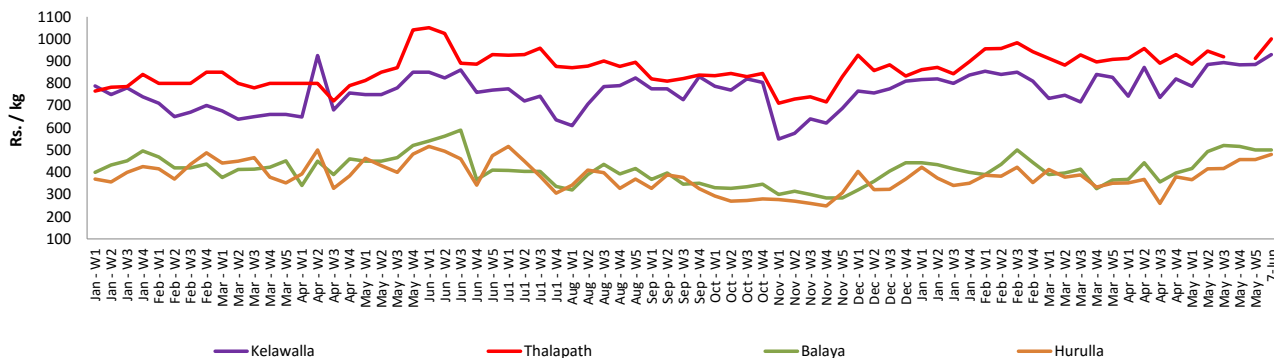

- Price increased by more than 5% compared to previous week average price.
- Price decreased by more than 5% compared to previous week average price.

Wholesale Prices

Marandagahamula

Pettah

Retail Prices

Pettah

Wholesale and Retail Prices of Selected Food Commodities - 2018/06/07

Fish

Item	Unit	Wholesale				Retail			
		Peliyagoda		Negombo		Peliyagoda		Negombo	
		Previous Week	Today	Previous Week	Today	Previous Week	Today	Previous Week	Today
Kelawalla	Rs./Kg	528.00	600.00	625.00	660.00	833.00	850.00	885.00	930.00
Thalapath	Rs./Kg	617.00	700.00	690.00	720.00	800.00	950.00	913.00	1000.00
Balaya	Rs./Kg	360.00	380.00	318.00	350.00	460.00	480.00	500.00	500.00
Paraw	Rs./Kg	565.00	650.00	530.00	600.00	880.00	980.00	788.00	800.00
Salaya	Rs./Kg	155.00	200.00	138.00	150.00	200.00	250.00	218.00	220.00
Hurulla	Rs./Kg	n.a.	450.00	328.00	350.00	n.a.	550.00	458.00	480.00

- Price increased by more than 5% compared to previous week average price.
- Price decreased by more than 5% compared to previous week average price.

Retail Prices

Peliyagoda

Negombo

Wholesale and Retail Prices of Selected Food Commodities - 2018/06/07