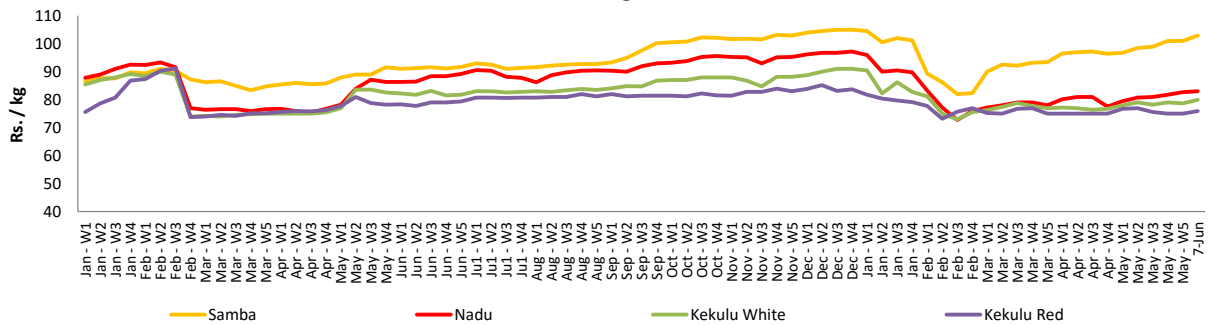

Wholesale and Retail Prices of Selected Food Commodities - 2018/06/07

Rice

Item	Unit	Wholesale				Retail	
		Maradagahamula		Pettah		Pettah	
		Previous Week	Today	Previous Week	Today	Previous Week	Today
Samba	Rs./Kg	101.00	103.00	103.00	103.00	109.00	110.00
Nadu	Rs./Kg	83.00	83.00	80.00	78.00	88.00	90.00
Kekulu White	Rs./Kg	79.00	80.00	75.00	79.00	82.00	85.00
Kekulu Red	Rs./Kg	75.00	76.00	72.00	69.00	80.00	80.00

- Price increased by more than 5% compared to previous week average price.
- Price decreased by more than 5% compared to previous week average price.

Wholesale Prices

Marandagahamula