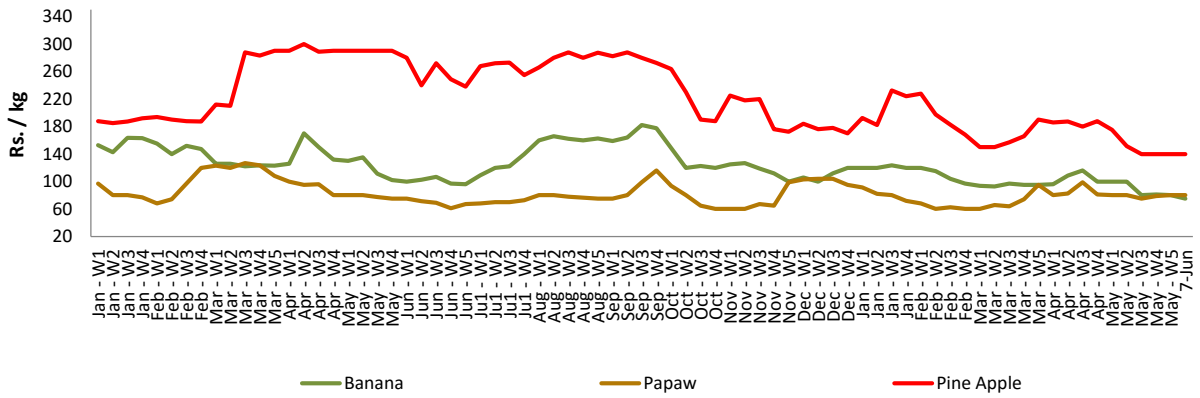

Wholesale and Retail Prices of Selected Food Commodities - 2018/06/07

Fruits

Item	Unit	Wholesale		Retail	
		Pettah			
		Previous Week	Today	Previous Week	Today
Banana (Sour)	Rs./Kg	49.00	45.00	80.00	75.00
Papaw	Rs./Kg	50.00	50.00	80.00	80.00
Pineapple	Rs./Kg	100.00	100.00	140.00	140.00

- Price increased by more than 5% compared to previous week average price.
- Price decreased by more than 5% compared to previous week average price.

Retail - Pettah