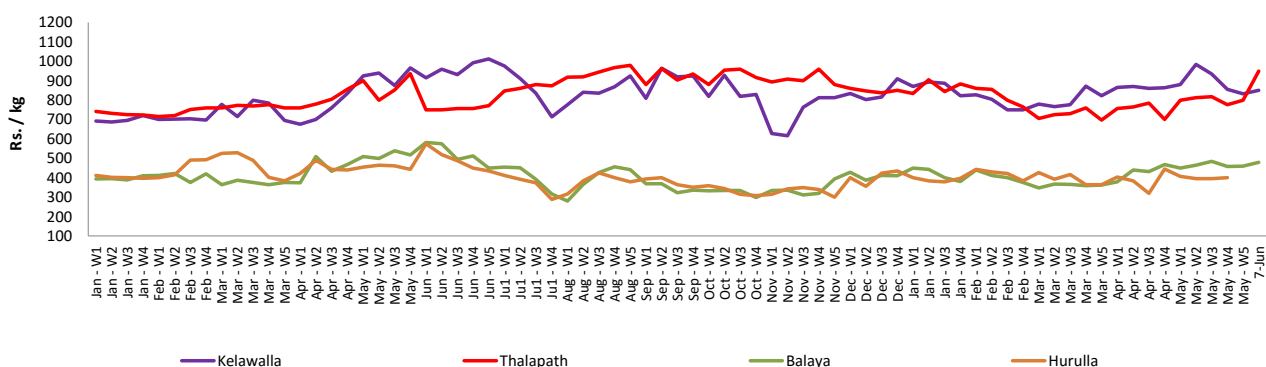

- Price increased by more than 5% compared to previous week average price.
- Price decreased by more than 5% compared to previous week average price.

Wholesale Prices

Marandagahamula

Pettah

Retail Prices

Pettah

Wholesale and Retail Prices of Selected Food Commodities - 2018/06/07

Fish

Item	Unit	Wholesale				Retail			
		Peliyagoda		Negombo		Peliyagoda		Negombo	
		Previous Week	Today	Previous Week	Today	Previous Week	Today	Previous Week	Today
Kelawalla	Rs./Kg	528.00	600.00	625.00	660.00	833.00	850.00	885.00	930.00
Thalapath	Rs./Kg	617.00	700.00	690.00	720.00	800.00	950.00	913.00	1000.00
Balaya	Rs./Kg	360.00	380.00	318.00	350.00	460.00	480.00	500.00	500.00
Paraw	Rs./Kg	565.00	650.00	530.00	600.00	880.00	980.00	788.00	800.00
Salaya	Rs./Kg	155.00	200.00	138.00	150.00	200.00	250.00	218.00	220.00
Hurulla	Rs./Kg	n.a.	450.00	328.00	350.00	n.a.	550.00	458.00	480.00

- Price increased by more than 5% compared to previous week average price.
- Price decreased by more than 5% compared to previous week average price.

Retail Prices

Peliyagoda

Negombo

Wholesale and Retail Prices of Selected Food Commodities - 2018/06/07