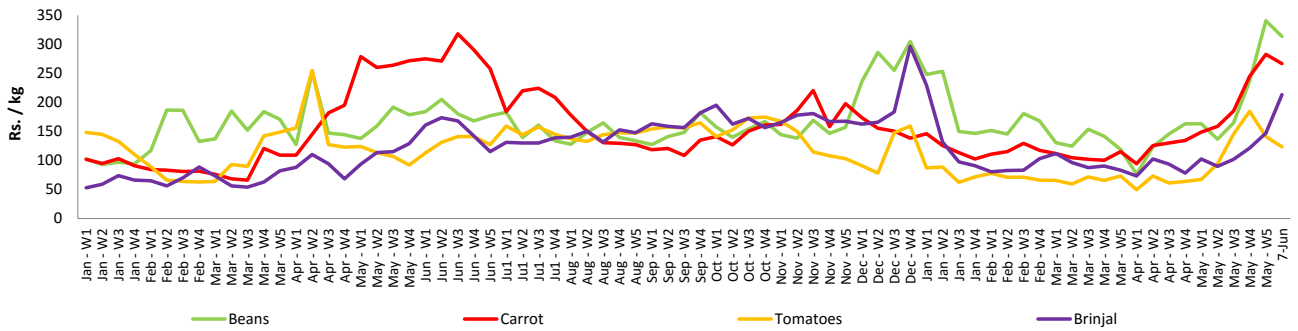

Daily Price Report

A Summary of Price Developments - 07 June 2018

Vegetables

- Prices of **up country vegetables decreased** in both **Pettah** and **Dambulla** markets due to **better supply** from **Kandy** and **Naulla** areas.
- However, prices of **low country vegetables increased** in **both markets** compared to the **previous week**.

Fish

- Prices of **fish varieties increased** in both **Peliyagoda** and **Negombo** markets due to **low supply** resulted by **adverse weather developments**.

Other

- Prices **Coconut decreased** in **both markets** due to **avaialability** of varieties from **Puttalam** district.

Wholesale and Retail Prices of Selected Food Commodities - 2018/06/07

Vegetables

Item	Unit	Wholesale				Retail			
		Pettah		Dambulla		Pettah		Dambulla	
		Previous Week	Today	Previous Week	Today	Previous Week	Today	Previous Week	Today
Beans	Rs./Kg	297.00	260.00	258.00	175.00	341.00	313.00	275.00	195.00
Carrot	Rs./Kg	241.00	233.00	198.00	155.00	283.00	267.00	217.00	175.00
Cabbage	Rs./Kg	88.00	87.00	42.00	63.00	130.00	127.00	62.00	83.00
Tomatoes	Rs./Kg	105.00	83.00	89.00	75.00	141.00	123.00	107.00	95.00
Brinjal	Rs./Kg	109.00	167.00	75.00	95.00	147.00	213.00	95.00	115.00
Pumpkin	Rs./Kg	31.00	32.00	15.00	14.00	56.00	60.00	37.00	34.00
Snake gourd	Rs./Kg	112.00	120.00	100.00	105.00	145.00	163.00	120.00	125.00

- Price increased by more than 5% compared to previous week average price.
- Price decreased by more than 5% compared to previous week average price.

Retail Prices

Pettah

Dambulla

Wholesale and Retail Prices of Selected Food Commodities - 2018/06/07