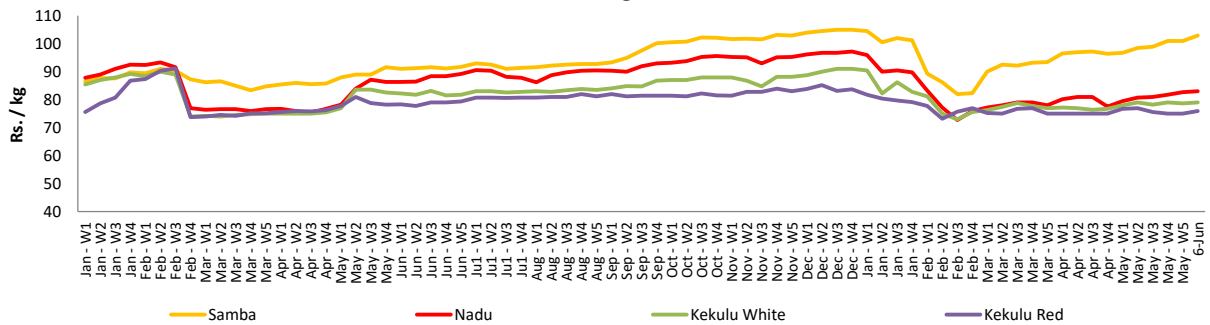

Wholesale and Retail Prices of Selected Food Commodities - 2018/06/06

Rice

Item	Unit	Wholesale				Retail	
		Maradagahamula		Pettah		Pettah	
		Previous Week	Today	Previous Week	Today	Previous Week	Today
Samba	Rs./Kg	101.00	103.00	103.00	102.00	109.00	108.00
Nadu	Rs./Kg	83.00	83.00	80.00	80.00	88.00	88.00
Kekulu White	Rs./Kg	79.00	79.00	75.00	79.00	82.00	85.00
Kekulu Red	Rs./Kg	75.00	76.00	72.00	72.00	80.00	80.00

- Price increased by more than 5% compared to previous week average price.
- Price decreased by more than 5% compared to previous week average price.

Wholesale Prices

Marandagahamula