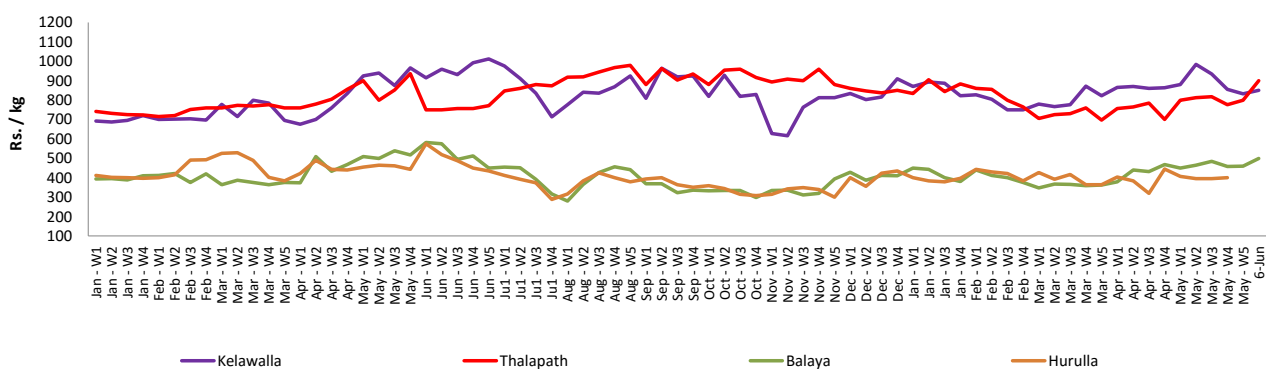

- Price increased by more than 5% compared to previous week average price.
- Price decreased by more than 5% compared to previous week average price.

Wholesale Prices

Marandagahamula

Pettah

Retail Prices

Pettah

Wholesale and Retail Prices of Selected Food Commodities - 2018/06/06

Fish

Item	Unit	Wholesale				Retail			
		Peliyagoda		Negombo		Peliyagoda		Negombo	
		Previous Week	Today	Previous Week	Today	Previous Week	Today	Previous Week	Today
Kelawalla	Rs./Kg	528.00	600.00	625.00	660.00	833.00	850.00	885.00	930.00
Thalapath	Rs./Kg	617.00	n.a.	690.00	700.00	800.00	n.a.	913.00	980.00
Balaya	Rs./Kg	360.00	400.00	318.00	350.00	460.00	500.00	500.00	500.00
Paraw	Rs./Kg	565.00	650.00	530.00	600.00	880.00	980.00	788.00	800.00
Salaya	Rs./Kg	155.00	200.00	138.00	160.00	200.00	250.00	218.00	250.00
Hurulla	Rs./Kg	n.a.	n.a.	328.00	370.00	n.a.	n.a.	458.00	500.00

- Price increased by more than 5% compared to previous week average price.
- Price decreased by more than 5% compared to previous week average price.

Retail Prices

Peliyagoda

Negombo

Wholesale and Retail Prices of Selected Food Commodities - 2018/06/06