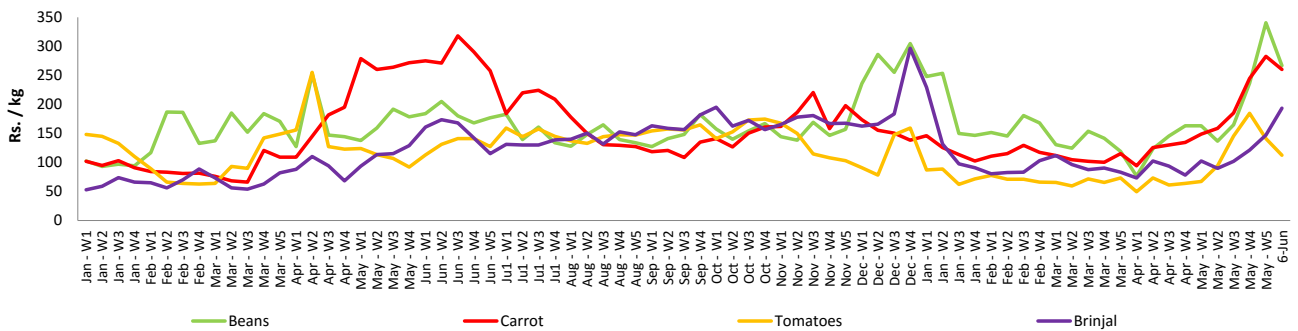

Fish

- Prices of **fish varieties increased** in both **Peliyagoda** and **Negombo** fish markets due to **low supply** resulted by **below average catchment**.

Other

- Prices of **imported Red Onions decreased** in both **Pettah** and **Dambulla** markets due to **high level of supply** from **India**.
- Prices **Coconut decreased** in both markets due to **favourable supply** from **Puttalam** district.

Statistics Department
Central Bank of Sri Lanka

Wholesale and Retail Prices of Selected Food Commodities - 2018/06/06

Vegetables

Item	Unit	Wholesale				Retail			
		Pettah		Dambulla		Pettah		Dambulla	
		Previous Week	Today	Previous Week	Today	Previous Week	Today	Previous Week	Today
Beans	Rs./Kg	297.00	213.00	258.00	255.00	341.00	267.00	275.00	275.00
Carrot	Rs./Kg	241.00	217.00	198.00	215.00	283.00	260.00	217.00	235.00
Cabbage	Rs./Kg	88.00	73.00	42.00	68.00	130.00	120.00	62.00	88.00
Tomatoes	Rs./Kg	105.00	80.00	89.00	55.00	141.00	113.00	107.00	75.00
Brinjal	Rs./Kg	109.00	145.00	75.00	105.00	147.00	193.00	95.00	125.00
Pumpkin	Rs./Kg	31.00	28.00	15.00	18.00	56.00	50.00	37.00	38.00
Snake gourd	Rs./Kg	112.00	117.00	100.00	95.00	145.00	143.00	120.00	115.00

- Price increased by more than 5% compared to previous week average price.
- Price decreased by more than 5% compared to previous week average price.

Retail Prices

Pettah

Dambulla

Wholesale and Retail Prices of Selected Food Commodities - 2018/06/06