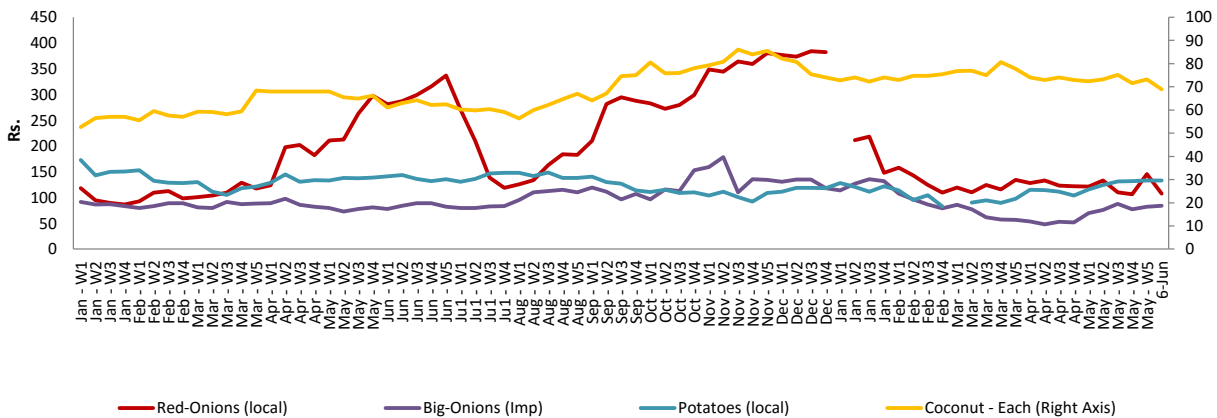

- Price increased by more than 5% compared to previous week average price.
- Price decreased by more than 5% compared to previous week average price.

Retail - Pettah

Wholesale and Retail Prices of Selected Food Commodities - 2018/06/06

Other

Item	Unit	Wholesale				Retail			
		Pettah		Dambulla		Pettah		Dambulla	
		Previous Week	Today	Previous Week	Today	Previous Week	Today	Previous Week	Today
Red-Onions (local)	Rs./Kg	123.00	n.a.	134.00	95.00	155.00	n.a.	146.00	108.00
Red-Onions (Imp)	Rs./Kg	123.00	110.00	137.00	103.00	153.00	145.00	148.00	113.00
Big-Onions (local)	Rs./Kg	n.a.	n.a.	n.a.	n.a.	n.a.	n.a.	n.a.	n.a.
Big-Onions (Imp)	Rs./Kg	79.00	82.00	72.00	74.00	96.00	95.00	82.00	84.00
Potatoes (local)	Rs./Kg	134.00	135.00	123.00	123.00	160.00	160.00	133.00	133.00
Potatoes (Imp)	Rs./Kg	80.00	78.00			98.00	90.00		
Dried Chillies (Imp)	Rs./Kg	246.00	250.00	248.00	253.00	281.00	300.00	258.00	263.00
Coconut	Rs./Nut	79.00	73.00	68.00	63.00	90.00	80.00	73.00	69.00
Coconut oil	Rs./Ltr	360.00	350.00			390.00	380.00		
Dhal	Rs./Kg	111.00	110.00			125.00	120.00		
Sugar	Rs./Kg	97.00	94.00			109.00	105.00		
Eggs	Rs./Each	14.00	14.30			15.00	15.30		
Katta	Rs./Kg	800.00	800.00			850.00	850.00		
Sprats	Rs./Kg	500.00	500.00			550.00	550.00		

- Price increased by more than 5% compared to previous week average price.
- Price decreased by more than 5% compared to previous week average price.

Retail Prices

Pettah

Dambulla

* Prices of food commodities may vary due to quality and markets among other factors.