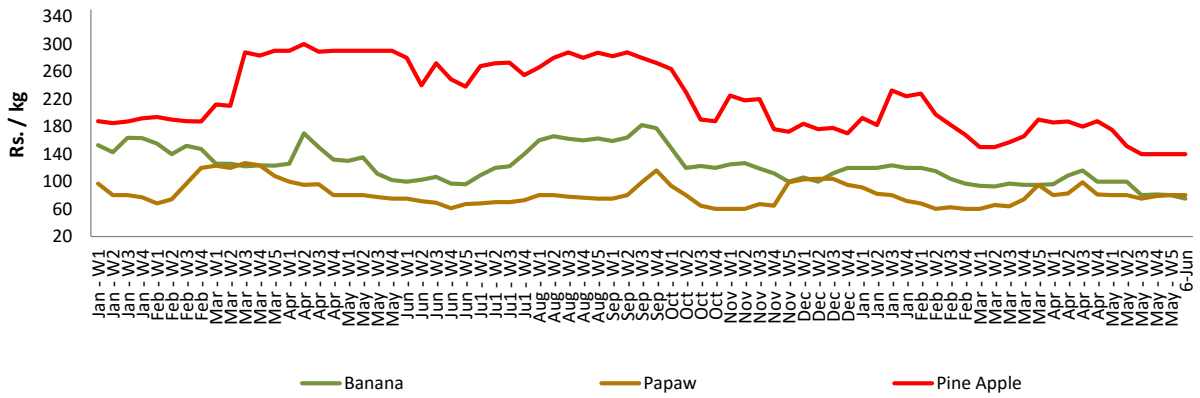

Wholesale and Retail Prices of Selected Food Commodities - 2018/06/06

Fruits

Item	Unit	Wholesale		Retail	
		Pettah			
		Previous Week	Today	Previous Week	Today
Banana (Sour)	Rs./Kg	49.00	45.00	80.00	75.00
Papaw	Rs./Kg	50.00	50.00	80.00	80.00
Pineapple	Rs./Kg	100.00	100.00	140.00	140.00

- Price increased by more than 5% compared to previous week average price.
- Price decreased by more than 5% compared to previous week average price.

Retail - Pettah