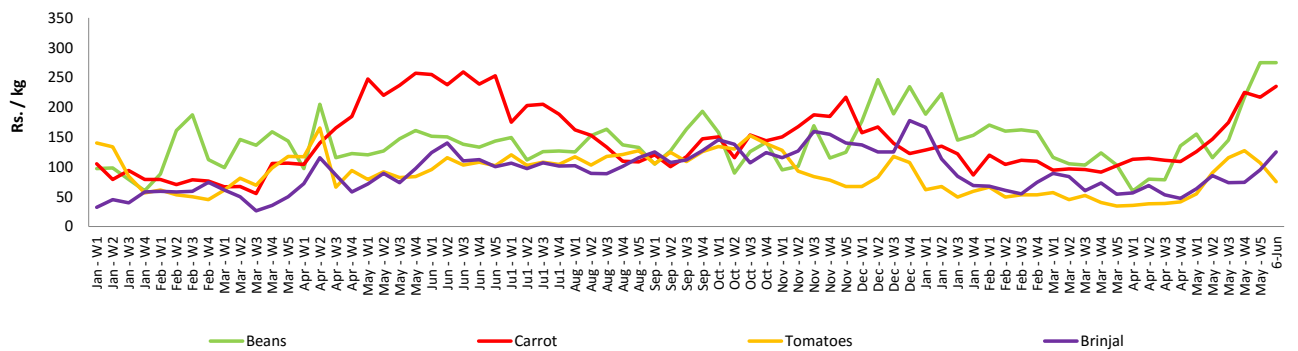

Fish

- Prices of **fish varieties increased** in both **Peliyagoda** and **Negombo** fish markets due to **low supply** resulted by **below average catchment**.

Other

- Prices of **imported Red Onions decreased** in both **Pettah** and **Dambulla** markets due to **high level of supply** from **India**.
- Prices **Coconut decreased** in both markets due to **favourable supply** from **Puttalam** district.

Statistics Department
Central Bank of Sri Lanka

Wholesale and Retail Prices of Selected Food Commodities - 2018/06/06

Vegetables

Item	Unit	Wholesale				Retail			
		Pettah		Dambulla		Pettah		Dambulla	
		Previous Week	Today	Previous Week	Today	Previous Week	Today	Previous Week	Today
Beans	Rs./Kg	297.00	213.00	258.00	255.00	341.00	267.00	275.00	275.00
Carrot	Rs./Kg	241.00	217.00	198.00	215.00	283.00	260.00	217.00	235.00
Cabbage	Rs./Kg	88.00	73.00	42.00	68.00	130.00	120.00	62.00	88.00
Tomatoes	Rs./Kg	105.00	80.00	89.00	55.00	141.00	113.00	107.00	75.00
Brinjal	Rs./Kg	109.00	145.00	75.00	105.00	147.00	193.00	95.00	125.00
Pumpkin	Rs./Kg	31.00	28.00	15.00	18.00	56.00	50.00	37.00	38.00
Snake gourd	Rs./Kg	112.00	117.00	100.00	95.00	145.00	143.00	120.00	115.00

- Price increased by more than 5% compared to previous week average price.
- Price decreased by more than 5% compared to previous week average price.

Retail Prices

Pettah

Dambulla

Wholesale and Retail Prices of Selected Food Commodities - 2018/06/06