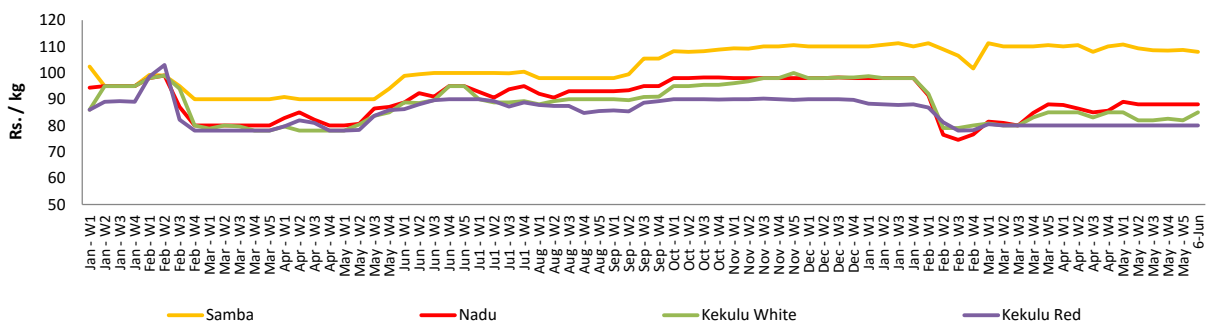

- Price increased by more than 5% compared to previous week average price.
- Price decreased by more than 5% compared to previous week average price.

Retail Prices

Pettah

Dambulla

Wholesale and Retail Prices of Selected Food Commodities - 2018/06/06

- Price increased by more than 5% compared to previous week average price.
- Price decreased by more than 5% compared to previous week average price.

Wholesale Prices

Marandagahamula

Pettah

Retail Prices

Pettah

Wholesale and Retail Prices of Selected Food Commodities - 2018/06/06

Fish

Item	Unit	Wholesale				Retail			
		Peliyagoda		Negombo		Peliyagoda		Negombo	
		Previous Week	Today	Previous Week	Today	Previous Week	Today	Previous Week	Today
Kelawalla	Rs./Kg	528.00	600.00	625.00	660.00	833.00	850.00	885.00	930.00
Thalapath	Rs./Kg	617.00	n.a.	690.00	700.00	800.00	n.a.	913.00	980.00
Balaya	Rs./Kg	360.00	400.00	318.00	350.00	460.00	500.00	500.00	500.00
Paraw	Rs./Kg	565.00	650.00	530.00	600.00	880.00	980.00	788.00	800.00
Salaya	Rs./Kg	155.00	200.00	138.00	160.00	200.00	250.00	218.00	250.00
Hurulla	Rs./Kg	n.a.	n.a.	328.00	370.00	n.a.	n.a.	458.00	500.00

- Price increased by more than 5% compared to previous week average price.
- Price decreased by more than 5% compared to previous week average price.

Retail Prices

Peliyagoda

Negombo

Wholesale and Retail Prices of Selected Food Commodities - 2018/06/06