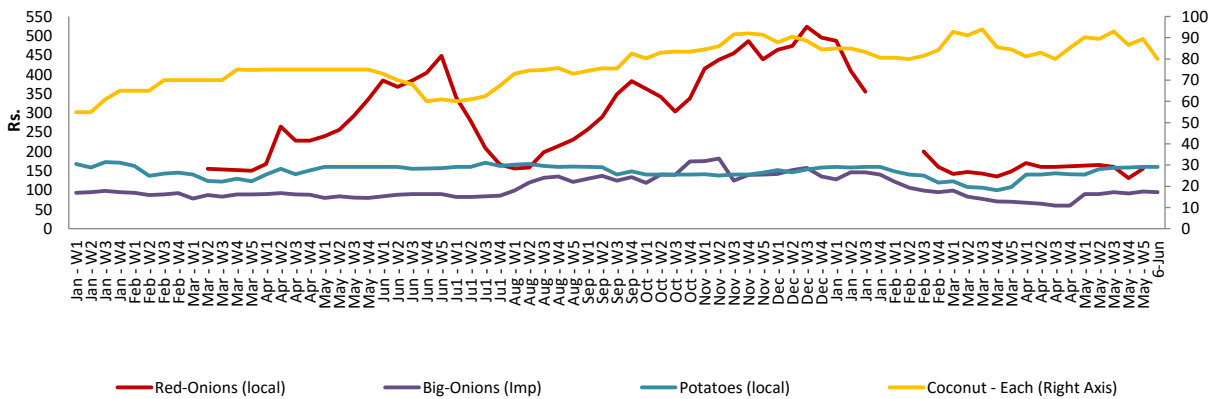

- Price increased by more than 5% compared to previous week average price.
- Price decreased by more than 5% compared to previous week average price.

Retail Prices

Peliyagoda

Negombo

Wholesale and Retail Prices of Selected Food Commodities - 2018/06/06

Fruits

Item	Unit	Wholesale		Retail	
		Pettah			
		Previous Week	Today	Previous Week	Today
Banana (Sour)	Rs./Kg	49.00	45.00	80.00	75.00
Papaw	Rs./Kg	50.00	50.00	80.00	80.00
Pineapple	Rs./Kg	100.00	100.00	140.00	140.00

- Price increased by more than 5% compared to previous week average price.
- Price decreased by more than 5% compared to previous week average price.

Retail - Pettah

Wholesale and Retail Prices of Selected Food Commodities - 2018/06/06

- Price increased by more than 5% compared to previous week average price.
- Price decreased by more than 5% compared to previous week average price.

Retail Prices

Pettah

Dambulla

* Prices of food commodities may vary due to quality and markets among other factors.