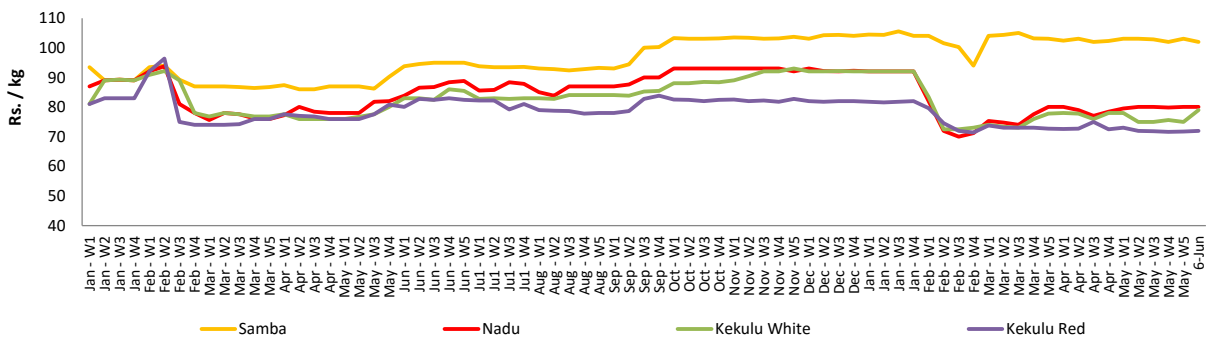

- Price increased by more than 5% compared to previous week average price.
- Price decreased by more than 5% compared to previous week average price.

Retail Prices

Pettah

Dambulla

Wholesale and Retail Prices of Selected Food Commodities - 2018/06/06

Rice

Item	Unit	Wholesale				Retail	
		Maradagahamula		Pettah		Pettah	
		Previous Week	Today	Previous Week	Today	Previous Week	Today
Samba	Rs./Kg	101.00	103.00	103.00	102.00	109.00	108.00
Nadu	Rs./Kg	83.00	83.00	80.00	80.00	88.00	88.00
Kekulu White	Rs./Kg	79.00	79.00	75.00	79.00	82.00	85.00
Kekulu Red	Rs./Kg	75.00	76.00	72.00	72.00	80.00	80.00

- Price increased by more than 5% compared to previous week average price.
- Price decreased by more than 5% compared to previous week average price.

Wholesale Prices

Marandagahamula

Pettah

Retail Prices

Pettah