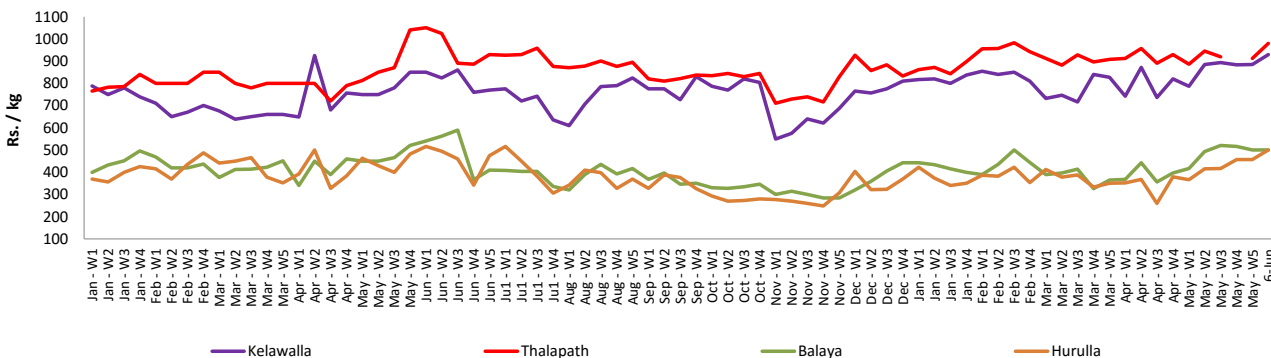

- Price increased by more than 5% compared to previous week average price.
- Price decreased by more than 5% compared to previous week average price.

Wholesale Prices

Marandagahamula

Pettah

Retail Prices

Pettah

Wholesale and Retail Prices of Selected Food Commodities - 2018/06/06

Fish

Item	Unit	Wholesale				Retail			
		Peliyagoda		Negombo		Peliyagoda		Negombo	
		Previous Week	Today	Previous Week	Today	Previous Week	Today	Previous Week	Today
Kelawalla	Rs./Kg	528.00	600.00	625.00	660.00	833.00	850.00	885.00	930.00
Thalapath	Rs./Kg	617.00	n.a.	690.00	700.00	800.00	n.a.	913.00	980.00
Balaya	Rs./Kg	360.00	400.00	318.00	350.00	460.00	500.00	500.00	500.00
Paraw	Rs./Kg	565.00	650.00	530.00	600.00	880.00	980.00	788.00	800.00
Salaya	Rs./Kg	155.00	200.00	138.00	160.00	200.00	250.00	218.00	250.00
Hurulla	Rs./Kg	n.a.	n.a.	328.00	370.00	n.a.	n.a.	458.00	500.00

- Price increased by more than 5% compared to previous week average price.
- Price decreased by more than 5% compared to previous week average price.

Retail Prices

Peliyagoda

Negombo

Wholesale and Retail Prices of Selected Food Commodities - 2018/06/06