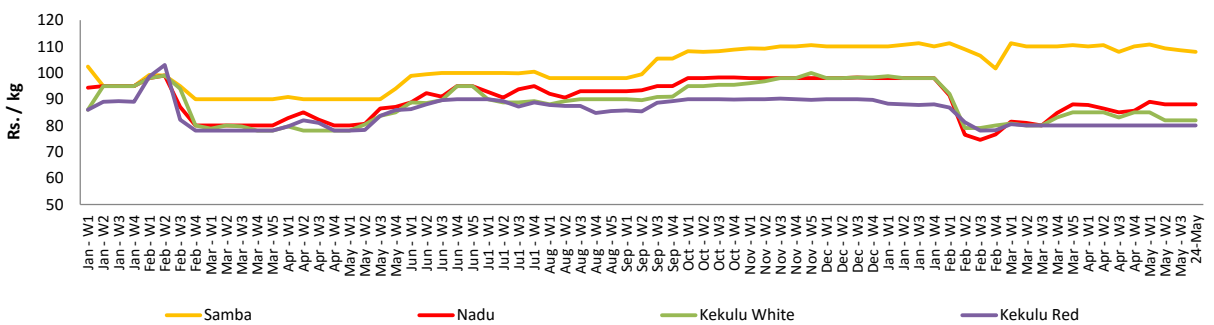

- Price increased by more than 5% compared to previous week average price.
- Price decreased by more than 5% compared to previous week average price.

Retail Prices

Pettah

Dambulla

Wholesale and Retail Prices of Selected Food Commodities - 2018/05/24

- Price increased by more than 5% compared to previous week average price.
- Price decreased by more than 5% compared to previous week average price.

Wholesale Prices

Marandaghamula

Pettah

Retail Prices

Pettah

Wholesale and Retail Prices of Selected Food Commodities - 2018/05/24

Fish

Item	Unit	Wholesale				Retail			
		Peliyagoda		Negombo		Peliyagoda		Negombo	
		Previous Week	Today	Previous Week	Today	Previous Week	Today	Previous Week	Today
Kelawalla	Rs./Kg	638.00	530.00	607.00	700.00	934.00	820.00	893.00	950.00
Thalapath	Rs./Kg	662.00	600.00	690.00	n.a.	818.00	750.00	920.00	n.a.
Balaya	Rs./Kg	385.00	350.00	370.00	300.00	485.00	450.00	520.00	450.00
Paraw	Rs./Kg	543.00	500.00	600.00	500.00	875.00	800.00	900.00	700.00
Salaya	Rs./Kg	140.00	150.00	133.00	120.00	180.00	200.00	227.00	200.00
Hurulla	Rs./Kg	296.00	280.00	300.00	320.00	396.00	380.00	417.00	450.00

- Price increased by more than 5% compared to previous week average price.
- Price decreased by more than 5% compared to previous week average price.

Retail Prices

Peliyagoda

Negombo

Wholesale and Retail Prices of Selected Food Commodities - 2018/05/24