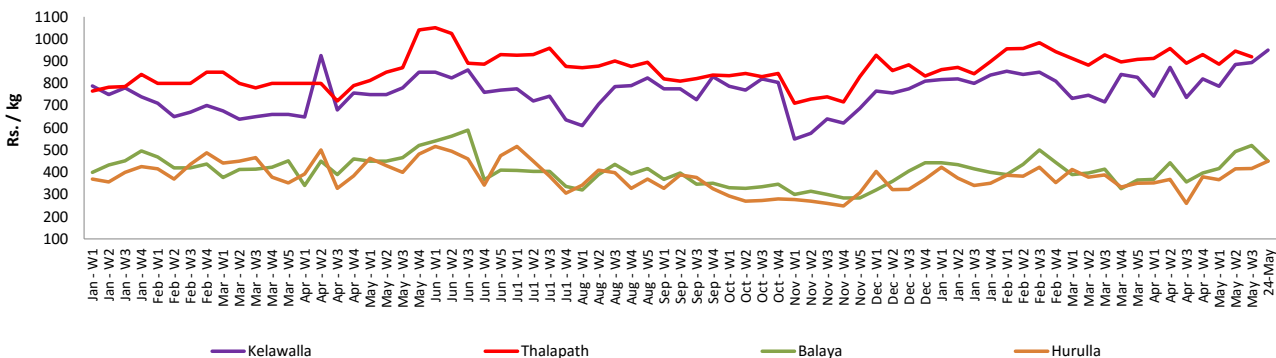

- Price increased by more than 5% compared to previous week average price.
- Price decreased by more than 5% compared to previous week average price.

Wholesale Prices

Marandaghamula

Pettah

Retail Prices

Pettah

Wholesale and Retail Prices of Selected Food Commodities - 2018/05/24

Fish

Item	Unit	Wholesale				Retail			
		Peliyagoda		Negombo		Peliyagoda		Negombo	
		Previous Week	Today	Previous Week	Today	Previous Week	Today	Previous Week	Today
Kelawalla	Rs./Kg	638.00	530.00	607.00	700.00	934.00	820.00	893.00	950.00
Thalapath	Rs./Kg	662.00	600.00	690.00	n.a.	818.00	750.00	920.00	n.a.
Balaya	Rs./Kg	385.00	350.00	370.00	300.00	485.00	450.00	520.00	450.00
Paraw	Rs./Kg	543.00	500.00	600.00	500.00	875.00	800.00	900.00	700.00
Salaya	Rs./Kg	140.00	150.00	133.00	120.00	180.00	200.00	227.00	200.00
Hurulla	Rs./Kg	296.00	280.00	300.00	320.00	396.00	380.00	417.00	450.00

- Price increased by more than 5% compared to previous week average price.
- Price decreased by more than 5% compared to previous week average price.

Retail Prices

Peliyagoda

Negombo

Wholesale and Retail Prices of Selected Food Commodities - 2018/05/24