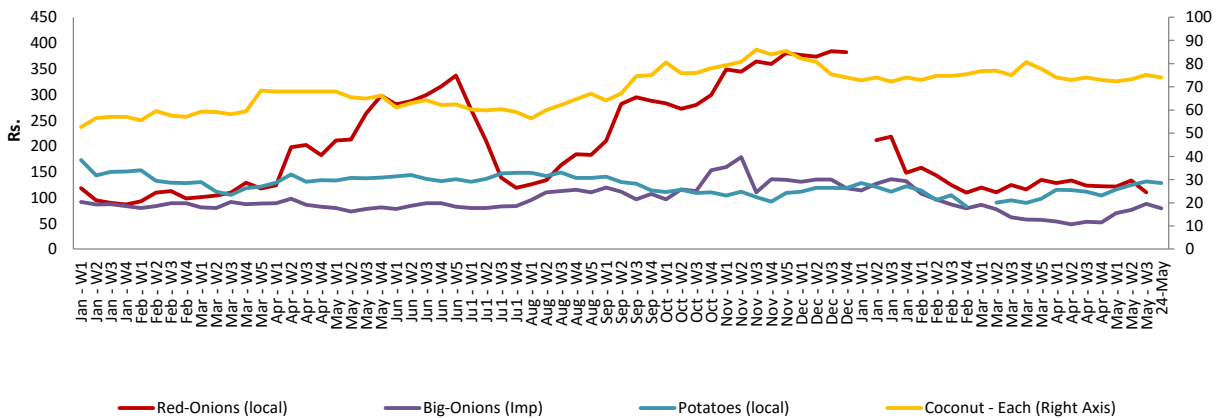

- Price increased by more than 5% compared to previous week average price.
- Price decreased by more than 5% compared to previous week average price.

Retail - Pettah

Wholesale and Retail Prices of Selected Food Commodities - 2018/05/24

Other

Item	Unit	Wholesale				Retail			
		Pettah		Dambulla		Pettah		Dambulla	
		Previous Week	Today	Previous Week	Today	Previous Week	Today	Previous Week	Today
Red-Onions (local)	Rs./Kg	105.00	100.00	101.00	n.a.	160.00	130.00	111.00	n.a.
Red-Onions (Imp)	Rs./Kg	130.00	100.00	106.00	95.00	160.00	130.00	117.00	108.00
Big-Onions (local)	Rs./Kg	n.a.	n.a.	n.a.	n.a.	n.a.	n.a.	n.a.	n.a.
Big-Onions (Imp)	Rs./Kg	80.00	70.00	75.00	69.00	95.00	90.00	88.00	79.00
Potatoes (local)	Rs./Kg	128.00	130.00	118.00	118.00	157.00	155.00	132.00	128.00
Potatoes (Imp)	Rs./Kg	80.00	80.00			99.00	95.00		
Dried Chillies (Imp)	Rs./Kg	246.00	245.00	253.00	248.00	281.00	280.00	264.00	258.00
Coconut	Rs./Nut	80.00	73.00	69.00	68.00	93.00	81.00	75.00	74.00
Coconut oil	Rs./Ltr	360.00	360.00			390.00	390.00		
Dhal	Rs./Kg	115.00	112.00			125.00	125.00		
Sugar	Rs./Kg	98.00	98.00			110.00	110.00		
Eggs	Rs./Each	13.00	13.75			14.00	14.75		
Katta	Rs./Kg	800.00	800.00			850.00	850.00		
Sprats	Rs./Kg	500.00	500.00			550.00	550.00		

- Price increased by more than 5% compared to previous week average price.
- Price decreased by more than 5% compared to previous week average price.

Retail Prices

Pettah

Dambulla

* Prices of food commodities may vary due to quality and markets among other factors.