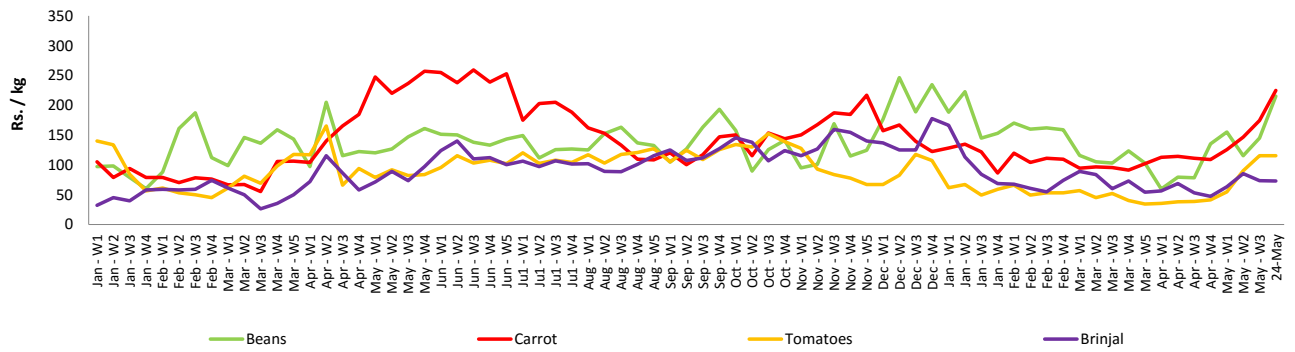

Fish

- Prices of **fish decreased** in both **Peliyagoda** and **Negombo** markets reportedly due to **lower level** of **demand** from **consumers**.

Other

- Prices of imported **Red Onions** and **Big Onions** **decreased** in both **Pettah** and **Dambulla** markets due to **high level of supply** coupled with **below average demand**.
- Retail prices of **Coconut** **decreased** in **Pettah** markets reportedly due to **production from Jaffna** reaching the market.

Wholesale and Retail Prices of Selected Food Commodities - 2018/05/24

Vegetables

Item	Unit	Wholesale				Retail			
		Pettah		Dambulla		Pettah		Dambulla	
		Previous Week	Today	Previous Week	Today	Previous Week	Today	Previous Week	Today
Beans	Rs./Kg	128.00	193.00	125.00	190.00	165.00	230.00	145.00	215.00
Carrot	Rs./Kg	153.00	190.00	154.00	205.00	185.00	230.00	174.00	225.00
Cabbage	Rs./Kg	46.00	70.00	37.00	53.00	79.00	120.00	57.00	73.00
Tomatoes	Rs./Kg	107.00	143.00	95.00	95.00	146.00	190.00	115.00	115.00
Brinjal	Rs./Kg	68.00	83.00	52.00	53.00	102.00	130.00	73.00	73.00
Pumpkin	Rs./Kg	26.00	40.00	18.00	13.00	51.00	65.00	38.00	33.00
Snake gourd	Rs./Kg	105.00	90.00	79.00	95.00	141.00	143.00	99.00	115.00

- Price increased by more than 5% compared to previous week average price.
- Price decreased by more than 5% compared to previous week average price.

Retail Prices

Pettah

Dambulla

Wholesale and Retail Prices of Selected Food Commodities - 2018/05/24