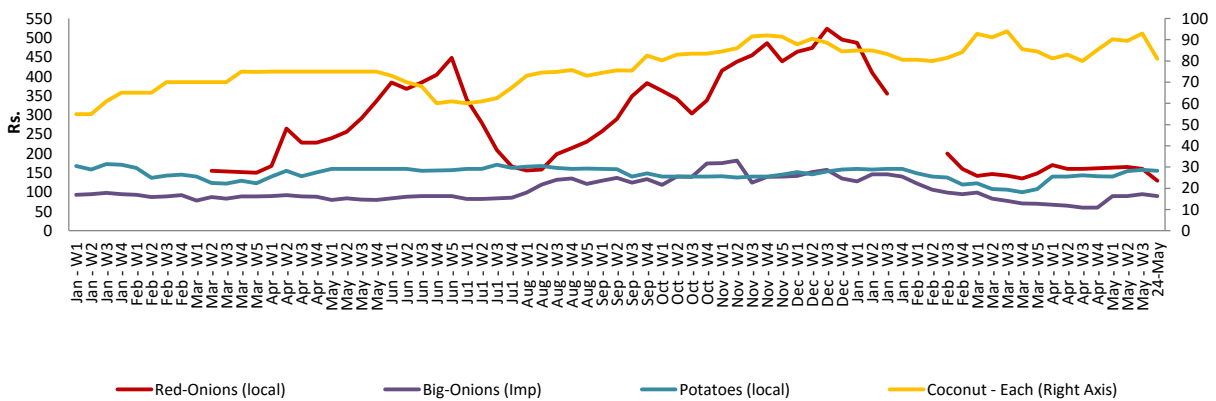

- Price increased by more than 5% compared to previous week average price.
- Price decreased by more than 5% compared to previous week average price.

Retail Prices

Peliyagoda

Negombo

Wholesale and Retail Prices of Selected Food Commodities - 2018/05/24

Fruits

Item	Unit	Wholesale		Retail	
		Pettah			
		Previous Week	Today	Previous Week	Today
Banana (Sour)	Rs./Kg	50.00	45.00	80.00	80.00
Papaw	Rs./Kg	45.00	50.00	75.00	80.00
Pineapple	Rs./Kg	100.00	90.00	140.00	140.00

- Price increased by more than 5% compared to previous week average price.
- Price decreased by more than 5% compared to previous week average price.

Retail - Pettah

Wholesale and Retail Prices of Selected Food Commodities - 2018/05/24

- Price increased by more than 5% compared to previous week average price.
- Price decreased by more than 5% compared to previous week average price.

Retail Prices

Pettah

Dambulla

* Prices of food commodities may vary due to quality and markets among other factors.