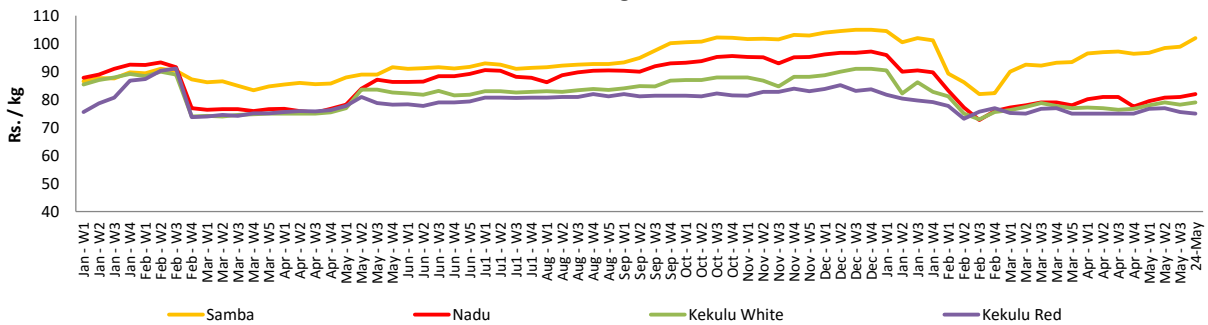

Wholesale and Retail Prices of Selected Food Commodities - 2018/05/24

Vegetables

Item	Unit	Wholesale				Retail			
		Pettah		Dambulla		Pettah		Dambulla	
		Previous Week	Today	Previous Week	Today	Previous Week	Today	Previous Week	Today
Beans	Rs./Kg	128.00	193.00	125.00	190.00	165.00	230.00	145.00	215.00
Carrot	Rs./Kg	153.00	190.00	154.00	205.00	185.00	230.00	174.00	225.00
Cabbage	Rs./Kg	46.00	70.00	37.00	53.00	79.00	120.00	57.00	73.00
Tomatoes	Rs./Kg	107.00	143.00	95.00	95.00	146.00	190.00	115.00	115.00
Brinjal	Rs./Kg	68.00	83.00	52.00	53.00	102.00	130.00	73.00	73.00
Pumpkin	Rs./Kg	26.00	40.00	18.00	13.00	51.00	65.00	38.00	33.00
Snake gourd	Rs./Kg	105.00	90.00	79.00	95.00	141.00	143.00	99.00	115.00

- Price increased by more than 5% compared to previous week average price.
- Price decreased by more than 5% compared to previous week average price.

Retail Prices

Pettah

Dambulla

Wholesale and Retail Prices of Selected Food Commodities - 2018/05/24

Rice

Item	Unit	Wholesale				Retail	
		Maradaghamula		Pettah		Pettah	
		Previous Week	Today	Previous Week	Today	Previous Week	Today
Samba	Rs./Kg	99.00	102.00	103.00	102.00	109.00	108.00
Nadu	Rs./Kg	81.00	82.00	80.00	80.00	88.00	88.00
Kekulu White	Rs./Kg	78.00	79.00	75.00	75.00	82.00	82.00
Kekulu Red	Rs./Kg	76.00	75.00	72.00	72.00	80.00	80.00

- Price increased by more than 5% compared to previous week average price.
- Price decreased by more than 5% compared to previous week average price.

Wholesale Prices

Marandaghamula

Pettah

Retail Prices

Pettah