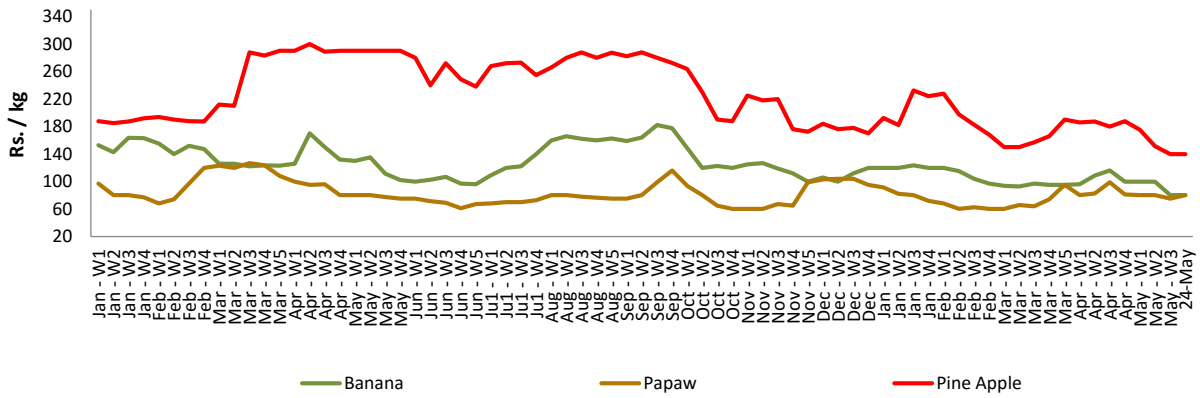

Wholesale and Retail Prices of Selected Food Commodities - 2018/05/24

Fruits

Item	Unit	Wholesale		Retail	
		Pettah			
		Previous Week	Today	Previous Week	Today
Banana (Sour)	Rs./Kg	50.00	45.00	80.00	80.00
Papaw	Rs./Kg	45.00	50.00	75.00	80.00
Pineapple	Rs./Kg	100.00	90.00	140.00	140.00

- Price increased by more than 5% compared to previous week average price.
- Price decreased by more than 5% compared to previous week average price.

Retail - Pettah