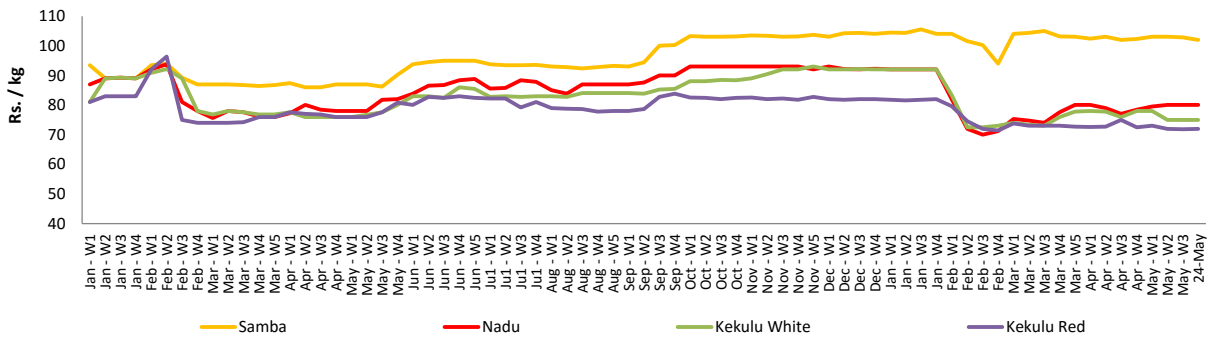

- Price increased by more than 5% compared to previous week average price.
- Price decreased by more than 5% compared to previous week average price.

Retail Prices

Pettah

Dambulla

Wholesale and Retail Prices of Selected Food Commodities - 2018/05/24

Rice

Item	Unit	Wholesale				Retail	
		Maradaghamula		Pettah		Pettah	
		Previous Week	Today	Previous Week	Today	Previous Week	Today
Samba	Rs./Kg	99.00	102.00	103.00	102.00	109.00	108.00
Nadu	Rs./Kg	81.00	82.00	80.00	80.00	88.00	88.00
Kekulu White	Rs./Kg	78.00	79.00	75.00	75.00	82.00	82.00
Kekulu Red	Rs./Kg	76.00	75.00	72.00	72.00	80.00	80.00

- Price increased by more than 5% compared to previous week average price.
- Price decreased by more than 5% compared to previous week average price.

Wholesale Prices

Marandaghamula

Pettah

Retail Prices

Pettah