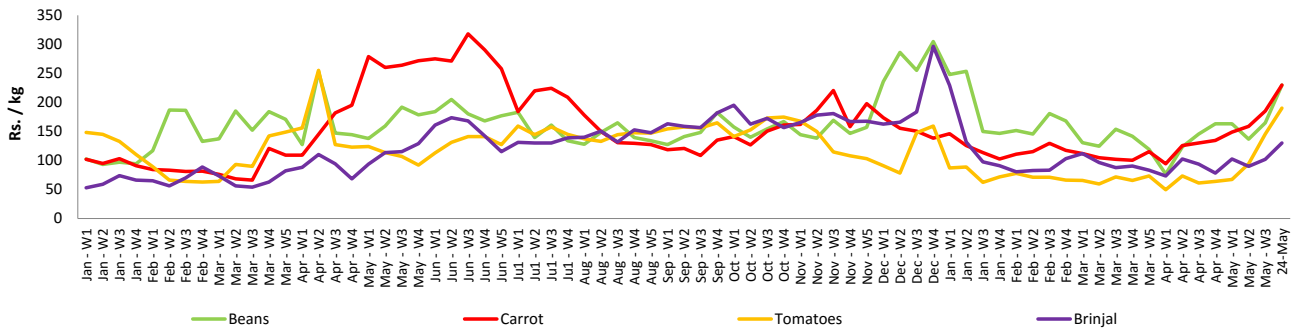

Fish

- Prices of **fish decreased** in both **Peliyagoda** and **Negombo** markets reportedly due to **lower level** of **demand** from **consumers**.

Other

- Prices of imported **Red Onions** and **Big Onions** **decreased** in both **Pettah** and **Dambulla** markets due to **high level of supply** coupled with **below average demand**.
- Retail prices of **Coconut** **decreased** in **Pettah** markets reportedly due to **production from Jaffna** reaching the market.

Wholesale and Retail Prices of Selected Food Commodities - 2018/05/24

Vegetables

Item	Unit	Wholesale				Retail			
		Pettah		Dambulla		Pettah		Dambulla	
		Previous Week	Today	Previous Week	Today	Previous Week	Today	Previous Week	Today
Beans	Rs./Kg	128.00	193.00	125.00	190.00	165.00	230.00	145.00	215.00
Carrot	Rs./Kg	153.00	190.00	154.00	205.00	185.00	230.00	174.00	225.00
Cabbage	Rs./Kg	46.00	70.00	37.00	53.00	79.00	120.00	57.00	73.00
Tomatoes	Rs./Kg	107.00	143.00	95.00	95.00	146.00	190.00	115.00	115.00
Brinjal	Rs./Kg	68.00	83.00	52.00	53.00	102.00	130.00	73.00	73.00
Pumpkin	Rs./Kg	26.00	40.00	18.00	13.00	51.00	65.00	38.00	33.00
Snake gourd	Rs./Kg	105.00	90.00	79.00	95.00	141.00	143.00	99.00	115.00

- Price increased by more than 5% compared to previous week average price.
- Price decreased by more than 5% compared to previous week average price.

Retail Prices

Pettah

Dambulla

Wholesale and Retail Prices of Selected Food Commodities - 2018/05/24