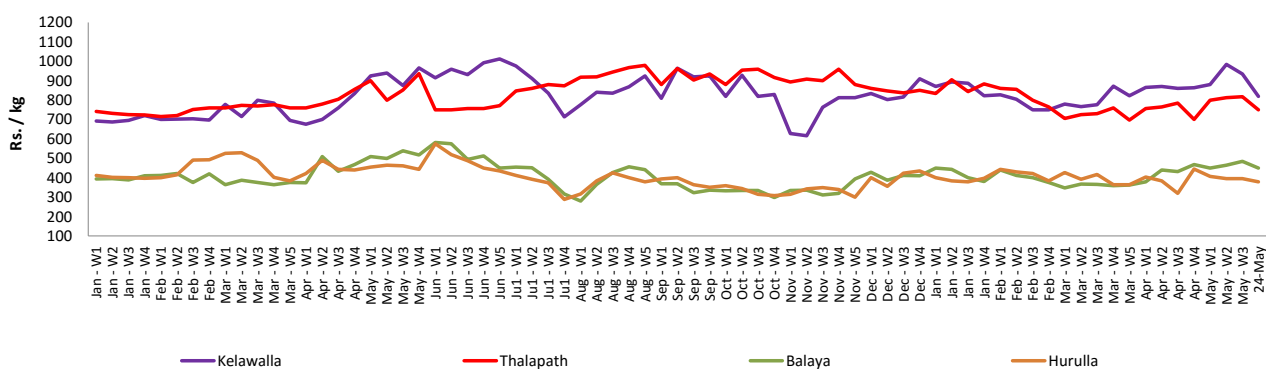

- Price increased by more than 5% compared to previous week average price.
- Price decreased by more than 5% compared to previous week average price.

Wholesale Prices

Marandaghamula

Pettah

Retail Prices

Pettah

Wholesale and Retail Prices of Selected Food Commodities - 2018/05/24

Fish

Item	Unit	Wholesale				Retail			
		Peliyagoda		Negombo		Peliyagoda		Negombo	
		Previous Week	Today	Previous Week	Today	Previous Week	Today	Previous Week	Today
Kelawalla	Rs./Kg	638.00	530.00	607.00	700.00	934.00	820.00	893.00	950.00
Thalapath	Rs./Kg	662.00	600.00	690.00	n.a.	818.00	750.00	920.00	n.a.
Balaya	Rs./Kg	385.00	350.00	370.00	300.00	485.00	450.00	520.00	450.00
Paraw	Rs./Kg	543.00	500.00	600.00	500.00	875.00	800.00	900.00	700.00
Salaya	Rs./Kg	140.00	150.00	133.00	120.00	180.00	200.00	227.00	200.00
Hurulla	Rs./Kg	296.00	280.00	300.00	320.00	396.00	380.00	417.00	450.00

- Price increased by more than 5% compared to previous week average price.
- Price decreased by more than 5% compared to previous week average price.

Retail Prices

Peliyagoda

Negombo

Wholesale and Retail Prices of Selected Food Commodities - 2018/05/24