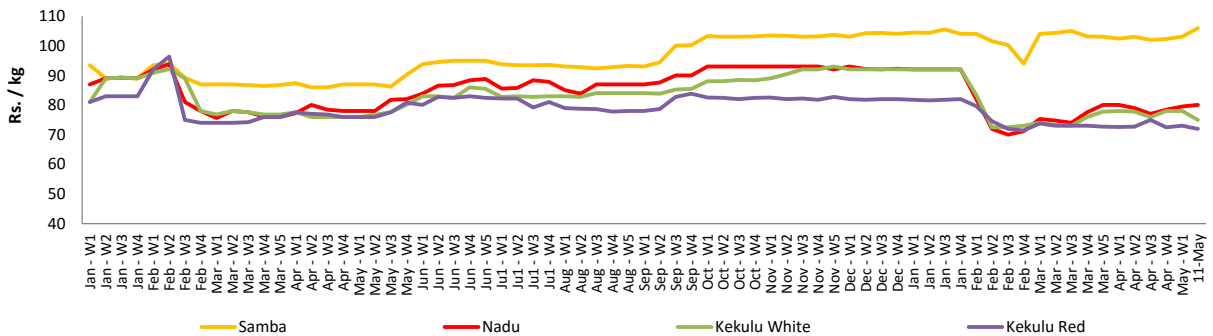

- Price increased by more than 5% compared to previous week average price.
- Price decreased by more than 5% compared to previous week average price.

Retail Prices

Pettah

Dambulla

Wholesale and Retail Prices of Selected Food Commodities - 2018/05/11

Rice

Item	Unit	Wholesale				Retail	
		Maradagahamula		Pettah		Pettah	
		Previous Week	Today	Previous Week	Today	Previous Week	Today
Samba	Rs./Kg	97.00	99.00	103.00	106.00	111.00	113.00
Nadu	Rs./Kg	80.00	81.00	80.00	80.00	89.00	88.00
Kekulu White	Rs./Kg	78.00	79.00	78.00	75.00	85.00	82.00
Kekulu Red	Rs./Kg	77.00	77.00	73.00	72.00	80.00	80.00

- Price increased by more than 5% compared to previous week average price.
- Price decreased by more than 5% compared to previous week average price.

Wholesale Prices

Marandagahamula

Pettah

Retail Prices

Pettah