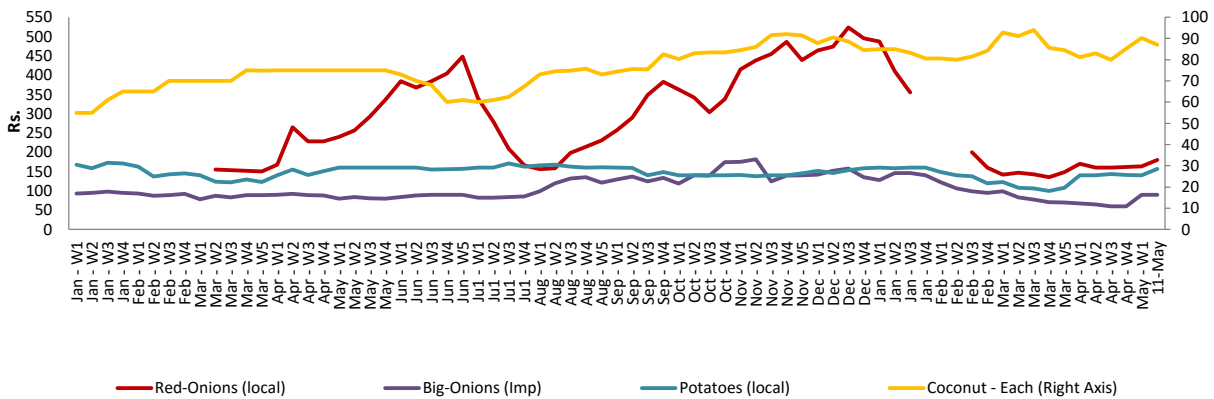

- Price increased by more than 5% compared to previous week average price.
- Price decreased by more than 5% compared to previous week average price.

Retail Prices

Peliyagoda

Negombo

Wholesale and Retail Prices of Selected Food Commodities - 2018/05/11

Fruits

Item	Unit	Wholesale		Retail	
		Pettah			
		Previous Week	Today	Previous Week	Today
Banana (Sour)	Rs./Kg	75.00	70.00	100.00	100.00
Papaw	Rs./Kg	53.00	50.00	80.00	80.00
Pineapple	Rs./Kg	140.00	120.00	175.00	140.00

- Price increased by more than 5% compared to previous week average price.
- Price decreased by more than 5% compared to previous week average price.

Retail - Pettah

Wholesale and Retail Prices of Selected Food Commodities - 2018/05/11

- Price increased by more than 5% compared to previous week average price.
- Price decreased by more than 5% compared to previous week average price.

Retail Prices

Pettah

Dambulla

* Prices of food commodities may vary due to quality and markets among other factors.