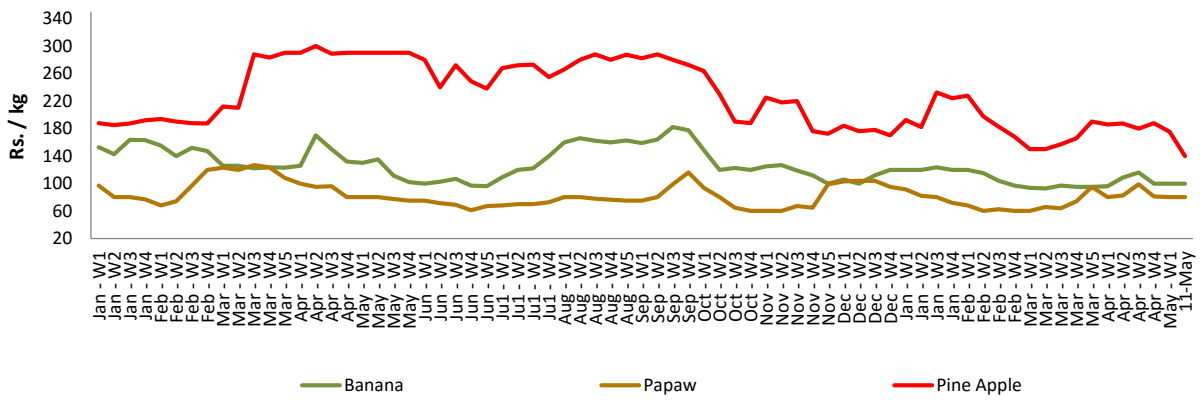

Wholesale and Retail Prices of Selected Food Commodities - 2018/05/11

Fruits

Item	Unit	Wholesale		Retail	
		Pettah			
		Previous Week	Today	Previous Week	Today
Banana (Sour)	Rs./Kg	75.00	70.00	100.00	100.00
Papaw	Rs./Kg	53.00	50.00	80.00	80.00
Pineapple	Rs./Kg	140.00	120.00	175.00	140.00

- Price increased by more than 5% compared to previous week average price.
- Price decreased by more than 5% compared to previous week average price.

Retail - Pettah