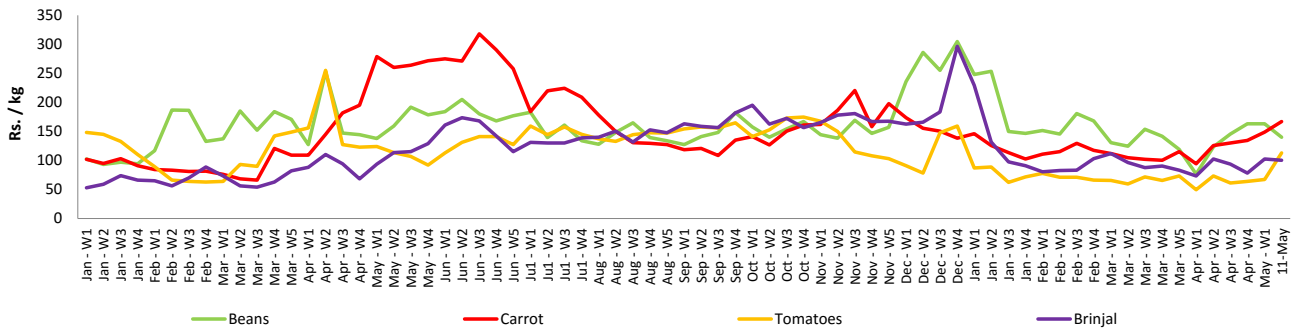

Fish

- Prices of most large fish varieties **increased** in both **Negombo** and **Peliyagoda** markets reportedly due to **low catchment** around the island.

Other

- Price of **Dhal increased** in **Pettah** market due to the **upward revision of Special Commodity Levy** with effect from 9th May 2018.
- Price of **eggs increased** in **Pettah** market with the **anticipation of higher demand** due to **increased prices of substitutes** such as fish varieties.

Statistics Department
Central Bank of Sri Lanka

Wholesale and Retail Prices of Selected Food Commodities - 2018/05/11

Vegetables

Item	Unit	Wholesale				Retail			
		Pettah		Dambulla		Pettah		Dambulla	
		Previous Week	Today	Previous Week	Today	Previous Week	Today	Previous Week	Today
Beans	Rs./Kg	134.00	107.00	135.00	105.00	163.00	140.00	155.00	125.00
Carrot	Rs./Kg	112.00	140.00	105.00	128.00	149.00	167.00	125.00	148.00
Cabbage	Rs./Kg	39.00	35.00	33.00	25.00	68.00	77.00	53.00	45.00
Tomatoes	Rs./Kg	40.00	75.00	35.00	85.00	67.00	113.00	55.00	105.00
Brinjal	Rs./Kg	70.00	63.00	41.00	65.00	103.00	100.00	63.00	85.00
Pumpkin	Rs./Kg	26.00	25.00	18.00	9.00	48.00	50.00	38.00	29.00
Snake gourd	Rs./Kg	81.00	80.00	59.00	65.00	111.00	120.00	79.00	85.00

- Price increased by more than 5% compared to previous week average price.
- Price decreased by more than 5% compared to previous week average price.

Retail Prices

Pettah

Dambulla

Wholesale and Retail Prices of Selected Food Commodities - 2018/05/11