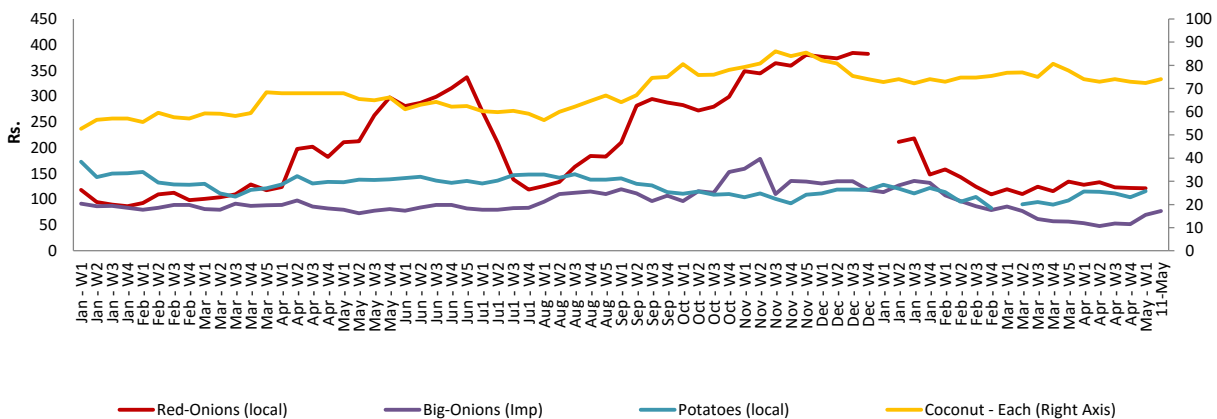

- Price increased by more than 5% compared to previous week average price.
- Price decreased by more than 5% compared to previous week average price.

Retail - Pettah

Wholesale and Retail Prices of Selected Food Commodities - 2018/05/11

Other

Item	Unit	Wholesale				Retail			
		Pettah		Dambulla		Pettah		Dambulla	
		Previous Week	Today	Previous Week	Today	Previous Week	Today	Previous Week	Today
Red-Onions (local)	Rs./Kg	122.00	127.00	111.00	n.a.	164.00	180.00	121.00	n.a.
Red-Onions (Imp)	Rs./Kg	125.00	120.00	99.00	115.00	159.00	140.00	110.00	128.00
Big-Onions (local)	Rs./Kg	n.a.	n.a.	n.a.	n.a.	n.a.	n.a.	n.a.	n.a.
Big-Onions (Imp)	Rs./Kg	70.00	70.00	56.00	67.00	90.00	90.00	70.00	77.00
Potatoes (local)	Rs./Kg	115.00	125.00	104.00	n.a.	140.00	157.00	116.00	n.a.
Potatoes (Imp)	Rs./Kg	75.00	85.00			98.00	90.00		
Dried Chillies (Imp)	Rs./Kg	253.00	248.00	253.00	253.00	289.00	285.00	263.00	263.00
Coconut	Rs./Nut	81.00	77.00	67.00	68.00	90.00	87.00	72.00	74.00
Coconut oil	Rs./Ltr	360.00	360.00			390.00	390.00		
Dhal	Rs./Kg	105.00	115.00			119.00	125.00		
Sugar	Rs./Kg	99.00	98.00			108.00	110.00		
Eggs	Rs./Each	11.00	13.00			12.00	14.00		
Katta	Rs./Kg	800.00	800.00			850.00	850.00		
Sprats	Rs./Kg	500.00	500.00			550.00	550.00		

- Price increased by more than 5% compared to previous week average price.
- Price decreased by more than 5% compared to previous week average price.

Retail Prices

Pettah

Dambulla

* Prices of food commodities may vary due to quality and markets among other factors.