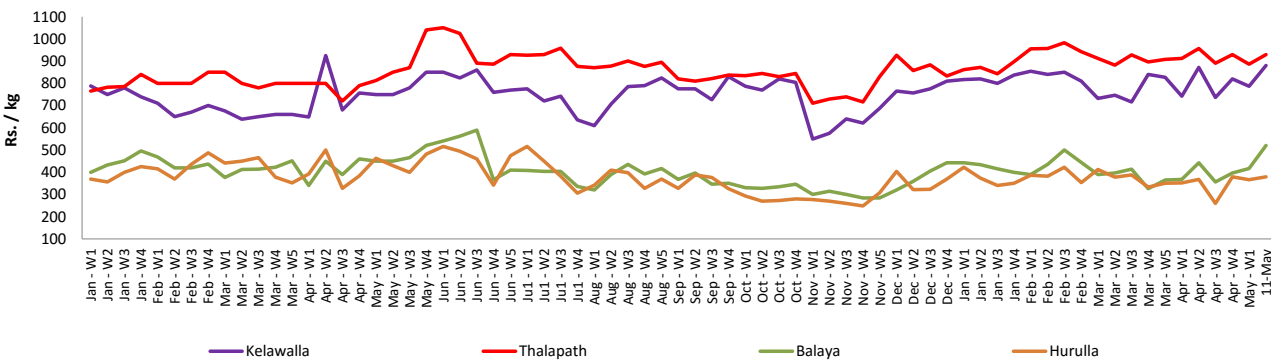

- Price increased by more than 5% compared to previous week average price.
- Price decreased by more than 5% compared to previous week average price.

Wholesale Prices

Marandagahamula

Pettah

Retail Prices

Pettah

Wholesale and Retail Prices of Selected Food Commodities - 2018/05/11

Fish

Item	Unit	Wholesale				Retail			
		Peliyagoda		Negombo		Peliyagoda		Negombo	
		Previous Week	Today	Previous Week	Today	Previous Week	Today	Previous Week	Today
Kelawalla	Rs./Kg	543.00	650.00	560.00	580.00	898.00	960.00	787.00	880.00
Thalapath	Rs./Kg	568.00	630.00	680.00	700.00	795.00	820.00	887.00	930.00
Balaya	Rs./Kg	363.00	380.00	257.00	370.00	463.00	480.00	417.00	520.00
Paraw	Rs./Kg	490.00	530.00	513.00	600.00	823.00	840.00	747.00	900.00
Salaya	Rs./Kg	155.00	140.00	100.00	130.00	195.00	180.00	177.00	220.00
Hurulla	Rs./Kg	305.00	280.00	267.00	280.00	405.00	380.00	367.00	380.00

- Price increased by more than 5% compared to previous week average price.
- Price decreased by more than 5% compared to previous week average price.

Retail Prices

Peliyagoda

Negombo

Wholesale and Retail Prices of Selected Food Commodities - 2018/05/11