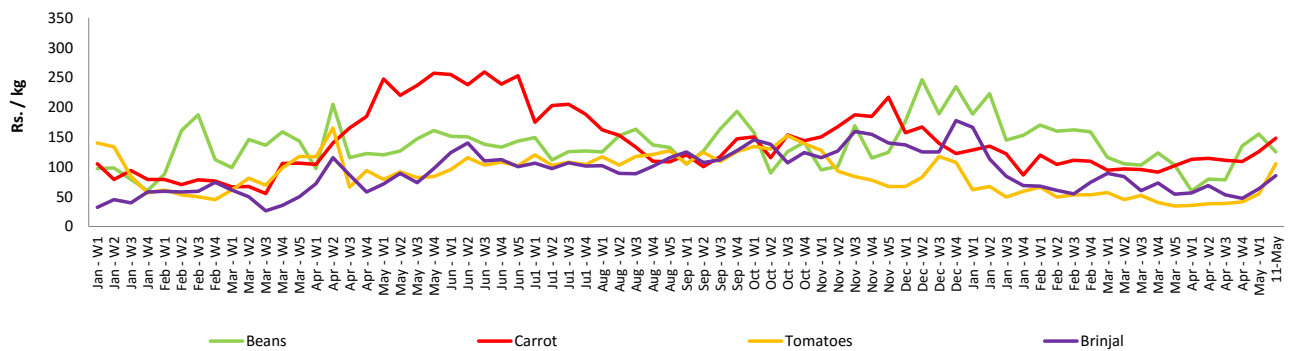

Fish

- Prices of most large fish varieties **increased** in both **Negombo** and **Peliyagoda** markets reportedly due to **low catchment** around the island.

Other

- Price of **Dhal increased** in **Pettah** market due to the **upward revision of Special Commodity Levy** with effect from 9th May 2018.
- Price of **eggs increased** in **Pettah** market with the **anticipation of higher demand** due to **increased prices of substitutes** such as fish varieties.

Statistics Department
Central Bank of Sri Lanka

Wholesale and Retail Prices of Selected Food Commodities - 2018/05/11

Vegetables

Item	Unit	Wholesale				Retail			
		Pettah		Dambulla		Pettah		Dambulla	
		Previous Week	Today	Previous Week	Today	Previous Week	Today	Previous Week	Today
Beans	Rs./Kg	134.00	107.00	135.00	105.00	163.00	140.00	155.00	125.00
Carrot	Rs./Kg	112.00	140.00	105.00	128.00	149.00	167.00	125.00	148.00
Cabbage	Rs./Kg	39.00	35.00	33.00	25.00	68.00	77.00	53.00	45.00
Tomatoes	Rs./Kg	40.00	75.00	35.00	85.00	67.00	113.00	55.00	105.00
Brinjal	Rs./Kg	70.00	63.00	41.00	65.00	103.00	100.00	63.00	85.00
Pumpkin	Rs./Kg	26.00	25.00	18.00	9.00	48.00	50.00	38.00	29.00
Snake gourd	Rs./Kg	81.00	80.00	59.00	65.00	111.00	120.00	79.00	85.00

- Price increased by more than 5% compared to previous week average price.
- Price decreased by more than 5% compared to previous week average price.

Retail Prices

Pettah

Dambulla

Wholesale and Retail Prices of Selected Food Commodities - 2018/05/11