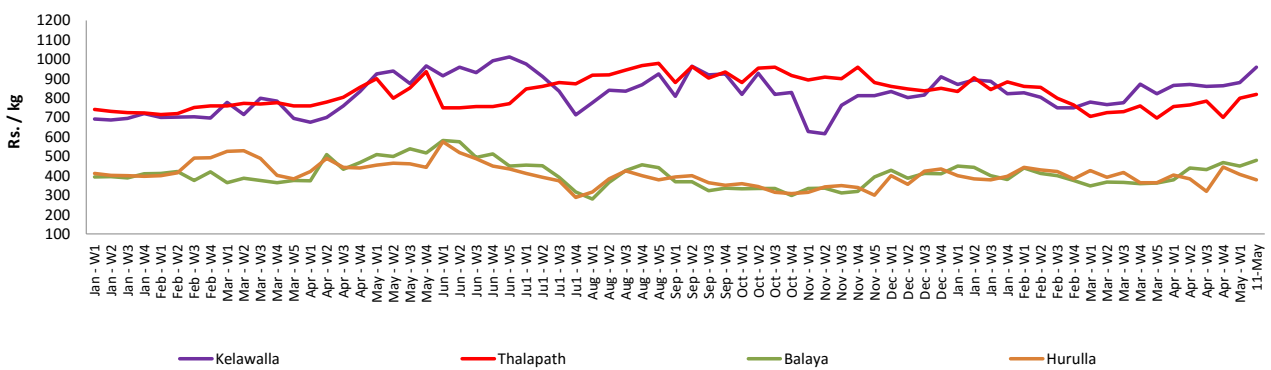

- Price increased by more than 5% compared to previous week average price.
- Price decreased by more than 5% compared to previous week average price.

Wholesale Prices

Marandagahamula

Pettah

Retail Prices

Pettah

Wholesale and Retail Prices of Selected Food Commodities - 2018/05/11

Fish

Item	Unit	Wholesale				Retail			
		Peliyagoda		Negombo		Peliyagoda		Negombo	
		Previous Week	Today	Previous Week	Today	Previous Week	Today	Previous Week	Today
Kelawalla	Rs./Kg	543.00	650.00	560.00	580.00	898.00	960.00	787.00	880.00
Thalapath	Rs./Kg	568.00	630.00	680.00	700.00	795.00	820.00	887.00	930.00
Balaya	Rs./Kg	363.00	380.00	257.00	370.00	463.00	480.00	417.00	520.00
Paraw	Rs./Kg	490.00	530.00	513.00	600.00	823.00	840.00	747.00	900.00
Salaya	Rs./Kg	155.00	140.00	100.00	130.00	195.00	180.00	177.00	220.00
Hurulla	Rs./Kg	305.00	280.00	267.00	280.00	405.00	380.00	367.00	380.00

- Price increased by more than 5% compared to previous week average price.
- Price decreased by more than 5% compared to previous week average price.

Retail Prices

Peliyagoda

Negombo

Wholesale and Retail Prices of Selected Food Commodities - 2018/05/11