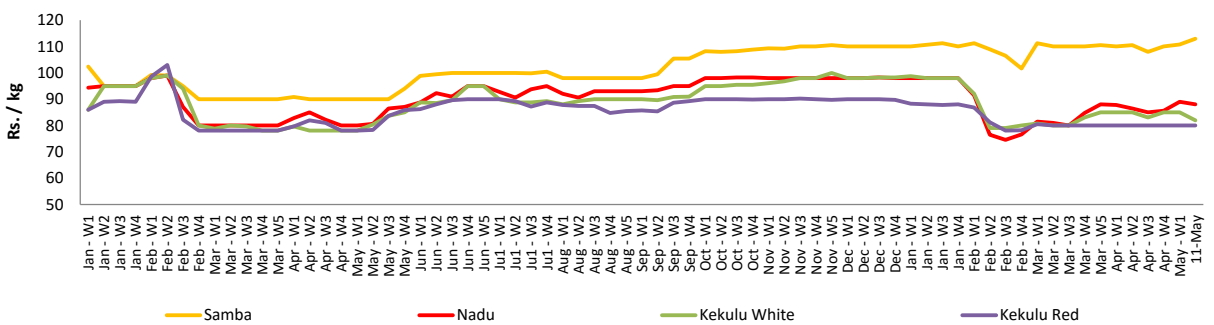

- Price increased by more than 5% compared to previous week average price.
- Price decreased by more than 5% compared to previous week average price.

Retail Prices

Pettah

Dambulla

Wholesale and Retail Prices of Selected Food Commodities - 2018/05/11

- Price increased by more than 5% compared to previous week average price.
- Price decreased by more than 5% compared to previous week average price.

Wholesale Prices

Marandagahamula

Pettah

Retail Prices

Pettah

Wholesale and Retail Prices of Selected Food Commodities - 2018/05/11

Fish

Item	Unit	Wholesale				Retail			
		Peliyagoda		Negombo		Peliyagoda		Negombo	
		Previous Week	Today	Previous Week	Today	Previous Week	Today	Previous Week	Today
Kelawalla	Rs./Kg	543.00	650.00	560.00	580.00	898.00	960.00	787.00	880.00
Thalapath	Rs./Kg	568.00	630.00	680.00	700.00	795.00	820.00	887.00	930.00
Balaya	Rs./Kg	363.00	380.00	257.00	370.00	463.00	480.00	417.00	520.00
Paraw	Rs./Kg	490.00	530.00	513.00	600.00	823.00	840.00	747.00	900.00
Salaya	Rs./Kg	155.00	140.00	100.00	130.00	195.00	180.00	177.00	220.00
Hurulla	Rs./Kg	305.00	280.00	267.00	280.00	405.00	380.00	367.00	380.00

- Price increased by more than 5% compared to previous week average price.
- Price decreased by more than 5% compared to previous week average price.

Retail Prices

Peliyagoda

Negombo

Wholesale and Retail Prices of Selected Food Commodities - 2018/05/11