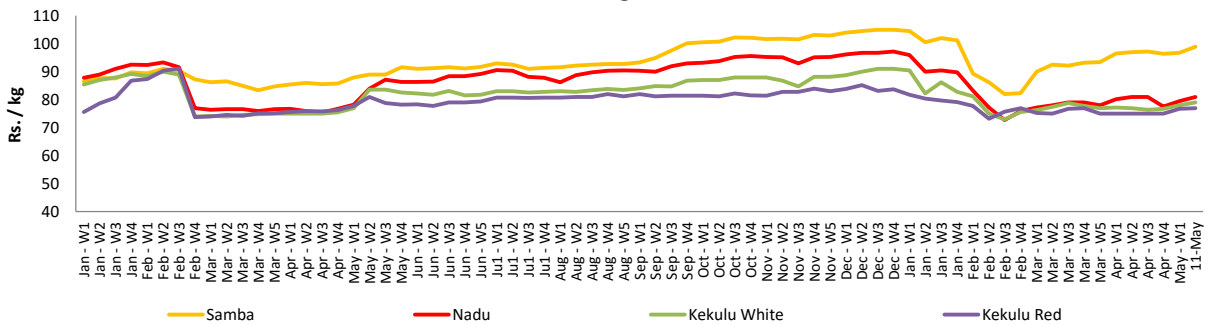

Statistics Department
Central Bank of Sri Lanka

Wholesale and Retail Prices of Selected Food Commodities - 2018/05/11

Vegetables

Item	Unit	Wholesale				Retail			
		Pettah		Dambulla		Pettah		Dambulla	
		Previous Week	Today	Previous Week	Today	Previous Week	Today	Previous Week	Today
Beans	Rs./Kg	134.00	107.00	135.00	105.00	163.00	140.00	155.00	125.00
Carrot	Rs./Kg	112.00	140.00	105.00	128.00	149.00	167.00	125.00	148.00
Cabbage	Rs./Kg	39.00	35.00	33.00	25.00	68.00	77.00	53.00	45.00
Tomatoes	Rs./Kg	40.00	75.00	35.00	85.00	67.00	113.00	55.00	105.00
Brinjal	Rs./Kg	70.00	63.00	41.00	65.00	103.00	100.00	63.00	85.00
Pumpkin	Rs./Kg	26.00	25.00	18.00	9.00	48.00	50.00	38.00	29.00
Snake gourd	Rs./Kg	81.00	80.00	59.00	65.00	111.00	120.00	79.00	85.00

- Price increased by more than 5% compared to previous week average price.
- Price decreased by more than 5% compared to previous week average price.

Retail Prices

Pettah

Dambulla

Wholesale and Retail Prices of Selected Food Commodities - 2018/05/11

Rice

Item	Unit	Wholesale				Retail	
		Maradagahamula		Pettah		Pettah	
		Previous Week	Today	Previous Week	Today	Previous Week	Today
Samba	Rs./Kg	97.00	99.00	103.00	106.00	111.00	113.00
Nadu	Rs./Kg	80.00	81.00	80.00	80.00	89.00	88.00
Kekulu White	Rs./Kg	78.00	79.00	78.00	75.00	85.00	82.00
Kekulu Red	Rs./Kg	77.00	77.00	73.00	72.00	80.00	80.00

- Price increased by more than 5% compared to previous week average price.
- Price decreased by more than 5% compared to previous week average price.

Wholesale Prices

Marandagahamula

Pettah

Retail Prices

Pettah