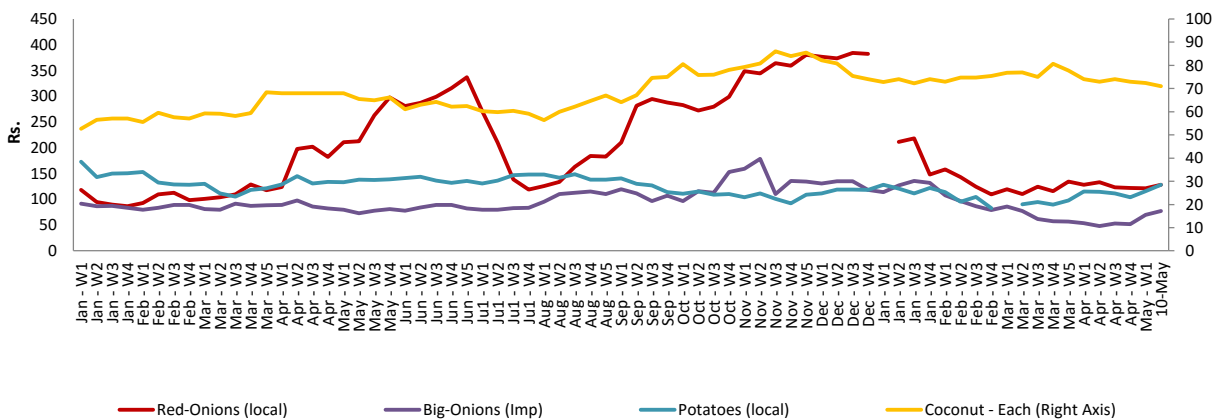

- Price increased by more than 5% compared to previous week average price.
- Price decreased by more than 5% compared to previous week average price.

Retail - Pettah

Wholesale and Retail Prices of Selected Food Commodities - 2018/05/10

Other

Item	Unit	Wholesale				Retail			
		Pettah		Dambulla		Pettah		Dambulla	
		Previous Week	Today	Previous Week	Today	Previous Week	Today	Previous Week	Today
Red-Onions (local)	Rs./Kg	122.00	140.00	111.00	118.00	164.00	160.00	121.00	128.00
Red-Onions (Imp)	Rs./Kg	125.00	120.00	99.00	118.00	159.00	140.00	110.00	128.00
Big-Onions (local)	Rs./Kg	n.a.	n.a.	n.a.	n.a.	n.a.	n.a.	n.a.	n.a.
Big-Onions (Imp)	Rs./Kg	70.00	70.00	56.00	67.00	90.00	90.00	70.00	77.00
Potatoes (local)	Rs./Kg	115.00	120.00	104.00	118.00	140.00	155.00	116.00	128.00
Potatoes (Imp)	Rs./Kg	75.00	85.00			98.00	100.00		
Dried Chillies (Imp)	Rs./Kg	253.00	245.00	253.00	243.00	289.00	280.00	263.00	253.00
Coconut	Rs./Nut	81.00	78.00	67.00	69.00	90.00	88.00	72.00	71.00
Coconut oil	Rs./Ltr	360.00	360.00			390.00	390.00		
Dhal	Rs./Kg	105.00	115.00			119.00	130.00		
Sugar	Rs./Kg	99.00	98.00			108.00	110.00		
Eggs	Rs./Each	11.00	12.00			12.00	13.00		
Katta	Rs./Kg	800.00	800.00			850.00	850.00		
Sprats	Rs./Kg	500.00	500.00			550.00	550.00		

- Price increased by more than 5% compared to previous week average price.
- Price decreased by more than 5% compared to previous week average price.

Retail Prices

Pettah

Dambulla

* Prices of food commodities may vary due to quality and markets among other factors.