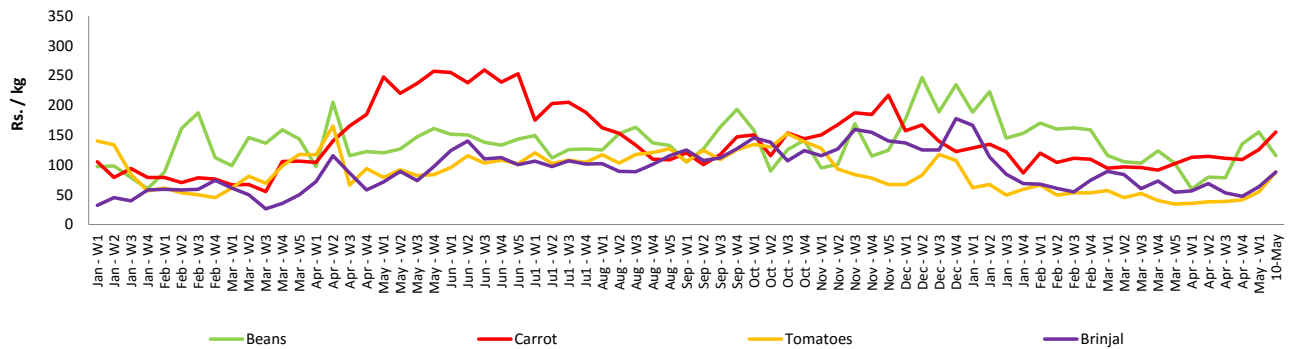

Other

- Price of **Dhal increased** in **Pettah** market due to the **upward revision of Special Commodity Levy** with effect from 9th May 2018.

Wholesale and Retail Prices of Selected Food Commodities - 2018/05/10

Vegetables

Item	Unit	Wholesale				Retail			
		Pettah		Dambulla		Pettah		Dambulla	
		Previous Week	Today	Previous Week	Today	Previous Week	Today	Previous Week	Today
Beans	Rs./Kg	134.00	100.00	135.00	95.00	163.00	140.00	155.00	115.00
Carrot	Rs./Kg	112.00	120.00	105.00	135.00	149.00	140.00	125.00	155.00
Cabbage	Rs./Kg	39.00	40.00	33.00	33.00	68.00	75.00	53.00	53.00
Tomatoes	Rs./Kg	40.00	70.00	35.00	68.00	67.00	100.00	55.00	88.00
Brinjal	Rs./Kg	70.00	50.00	41.00	68.00	103.00	80.00	63.00	88.00
Pumpkin	Rs./Kg	26.00	30.00	18.00	14.00	48.00	55.00	38.00	34.00
Snake gourd	Rs./Kg	81.00	80.00	59.00	65.00	111.00	120.00	79.00	85.00

- Price increased by more than 5% compared to previous week average price.
- Price decreased by more than 5% compared to previous week average price.

Retail Prices

Pettah

Dambulla

Wholesale and Retail Prices of Selected Food Commodities - 2018/05/10