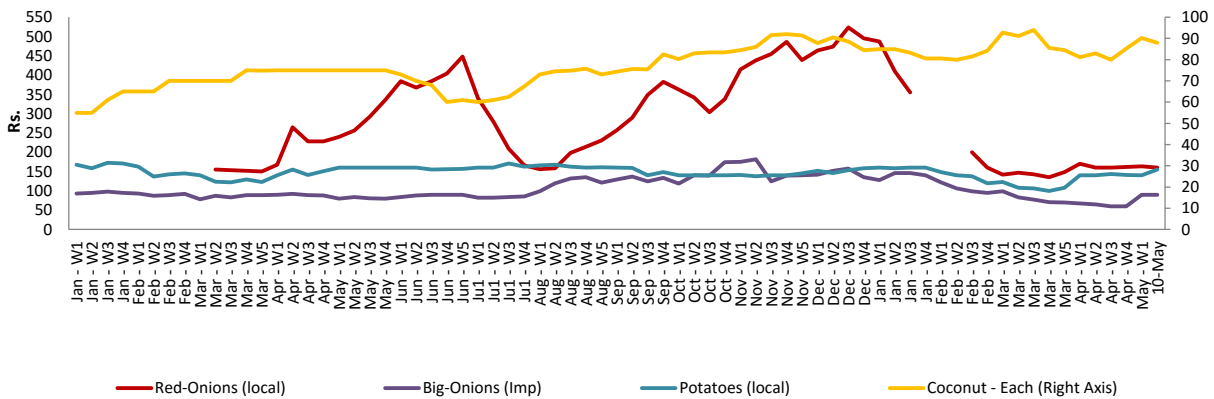

- Price increased by more than 5% compared to previous week average price.
- Price decreased by more than 5% compared to previous week average price.

Retail Prices

Peliyagoda

Negombo

Wholesale and Retail Prices of Selected Food Commodities - 2018/05/10

Fruits

Item	Unit	Wholesale		Retail	
		Pettah			
		Previous Week	Today	Previous Week	Today
Banana (Sour)	Rs./Kg	75.00	75.00	100.00	100.00
Papaw	Rs./Kg	53.00	50.00	80.00	80.00
Pineapple	Rs./Kg	140.00	120.00	175.00	140.00

- Price increased by more than 5% compared to previous week average price.
- Price decreased by more than 5% compared to previous week average price.

Retail - Pettah

Wholesale and Retail Prices of Selected Food Commodities - 2018/05/10

- Price increased by more than 5% compared to previous week average price.
- Price decreased by more than 5% compared to previous week average price.

Retail Prices

Pettah

Dambulla

* Prices of food commodities may vary due to quality and markets among other factors.