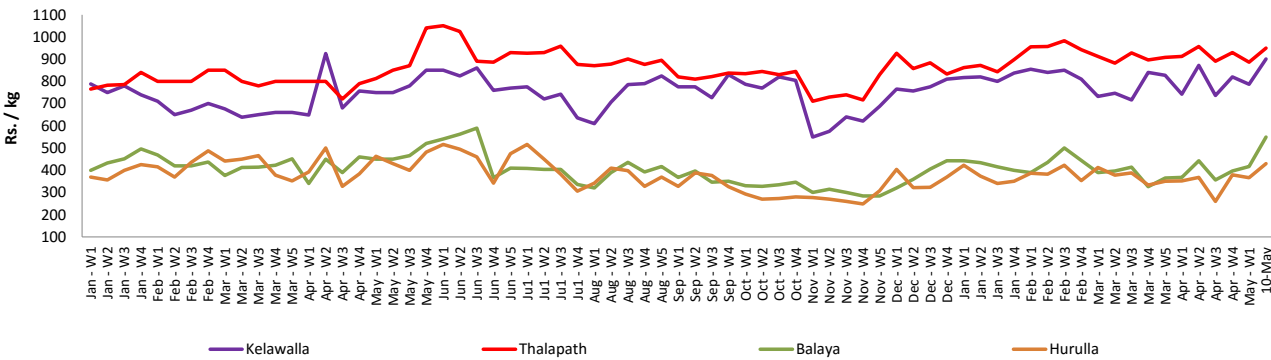

- Price increased by more than 5% compared to previous week average price.
- Price decreased by more than 5% compared to previous week average price.

Wholesale Prices

Marandagahamula

Pettah

Retail Prices

Pettah

Wholesale and Retail Prices of Selected Food Commodities - 2018/05/10

Fish

Item	Unit	Wholesale				Retail			
		Peliyagoda		Negombo		Peliyagoda		Negombo	
		Previous Week	Today	Previous Week	Today	Previous Week	Today	Previous Week	Today
Kelawalla	Rs./Kg	543.00	670.00	560.00	620.00	898.00	980.00	787.00	900.00
Thalapath	Rs./Kg	568.00	630.00	680.00	720.00	795.00	820.00	887.00	950.00
Balaya	Rs./Kg	363.00	400.00	257.00	380.00	463.00	500.00	417.00	550.00
Paraw	Rs./Kg	490.00	550.00	513.00	600.00	823.00	880.00	747.00	900.00
Salaya	Rs./Kg	155.00	140.00	100.00	120.00	195.00	180.00	177.00	200.00
Hurulla	Rs./Kg	305.00	280.00	267.00	330.00	405.00	380.00	367.00	430.00

- Price increased by more than 5% compared to previous week average price.
- Price decreased by more than 5% compared to previous week average price.

Retail Prices

Peliyagoda

Negombo

Wholesale and Retail Prices of Selected Food Commodities - 2018/05/10