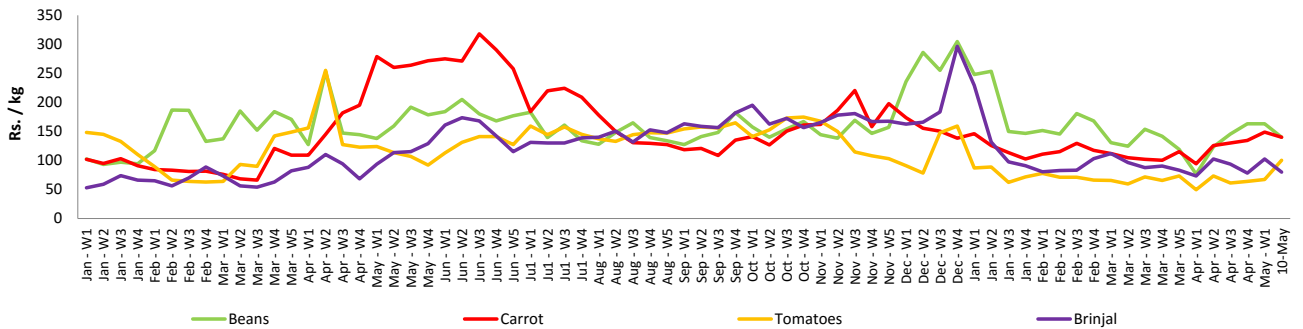

Fish

- Prices of most large fish varieties **increased** in both **Negombo** and **Peliyagoda** markets reportedly due to **low catchment** around the island.

Fruits

- Prices of **Pineapple decreased** in **Pettah** market due to **favourable supply** from **Gampaha** district.

Other

- Price of **Dhal increased** in **Pettah** market due to the **upward revision of Special Commodity Levy** with effect from 9th May 2018.

Wholesale and Retail Prices of Selected Food Commodities - 2018/05/10

Vegetables

Item	Unit	Wholesale				Retail			
		Pettah		Dambulla		Pettah		Dambulla	
		Previous Week	Today	Previous Week	Today	Previous Week	Today	Previous Week	Today
Beans	Rs./Kg	134.00	100.00	135.00	95.00	163.00	140.00	155.00	115.00
Carrot	Rs./Kg	112.00	120.00	105.00	135.00	149.00	140.00	125.00	155.00
Cabbage	Rs./Kg	39.00	40.00	33.00	33.00	68.00	75.00	53.00	53.00
Tomatoes	Rs./Kg	40.00	70.00	35.00	68.00	67.00	100.00	55.00	88.00
Brinjal	Rs./Kg	70.00	50.00	41.00	68.00	103.00	80.00	63.00	88.00
Pumpkin	Rs./Kg	26.00	30.00	18.00	14.00	48.00	55.00	38.00	34.00
Snake gourd	Rs./Kg	81.00	80.00	59.00	65.00	111.00	120.00	79.00	85.00

- Price increased by more than 5% compared to previous week average price.
- Price decreased by more than 5% compared to previous week average price.

Retail Prices

Pettah

Dambulla

Wholesale and Retail Prices of Selected Food Commodities - 2018/05/10