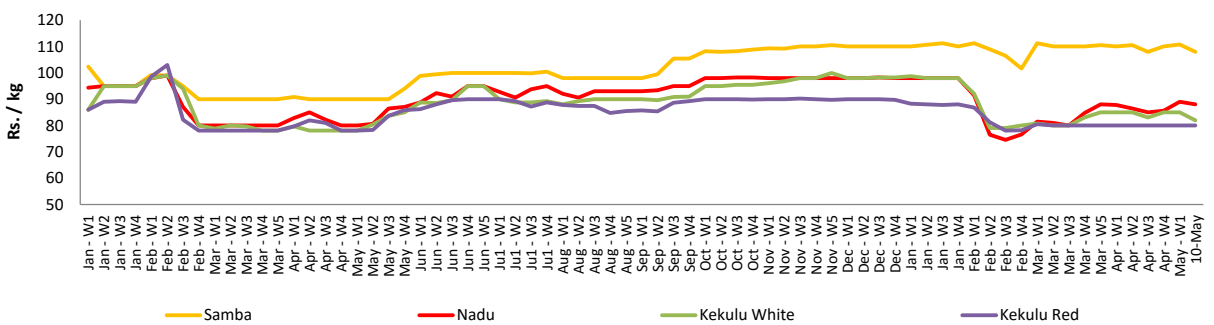

- Price increased by more than 5% compared to previous week average price.
- Price decreased by more than 5% compared to previous week average price.

Retail Prices

Pettah

Dambulla

Wholesale and Retail Prices of Selected Food Commodities - 2018/05/10

- Price increased by more than 5% compared to previous week average price.
- Price decreased by more than 5% compared to previous week average price.

Wholesale Prices

Marandagahamula

Pettah

Retail Prices

Pettah

Wholesale and Retail Prices of Selected Food Commodities - 2018/05/10

Fish

Item	Unit	Wholesale				Retail			
		Peliyagoda		Negombo		Peliyagoda		Negombo	
		Previous Week	Today	Previous Week	Today	Previous Week	Today	Previous Week	Today
Kelawalla	Rs./Kg	543.00	670.00	560.00	620.00	898.00	980.00	787.00	900.00
Thalapath	Rs./Kg	568.00	630.00	680.00	720.00	795.00	820.00	887.00	950.00
Balaya	Rs./Kg	363.00	400.00	257.00	380.00	463.00	500.00	417.00	550.00
Paraw	Rs./Kg	490.00	550.00	513.00	600.00	823.00	880.00	747.00	900.00
Salaya	Rs./Kg	155.00	140.00	100.00	120.00	195.00	180.00	177.00	200.00
Hurulla	Rs./Kg	305.00	280.00	267.00	330.00	405.00	380.00	367.00	430.00

- Price increased by more than 5% compared to previous week average price.
- Price decreased by more than 5% compared to previous week average price.

Retail Prices

Peliyagoda

Negombo

Wholesale and Retail Prices of Selected Food Commodities - 2018/05/10