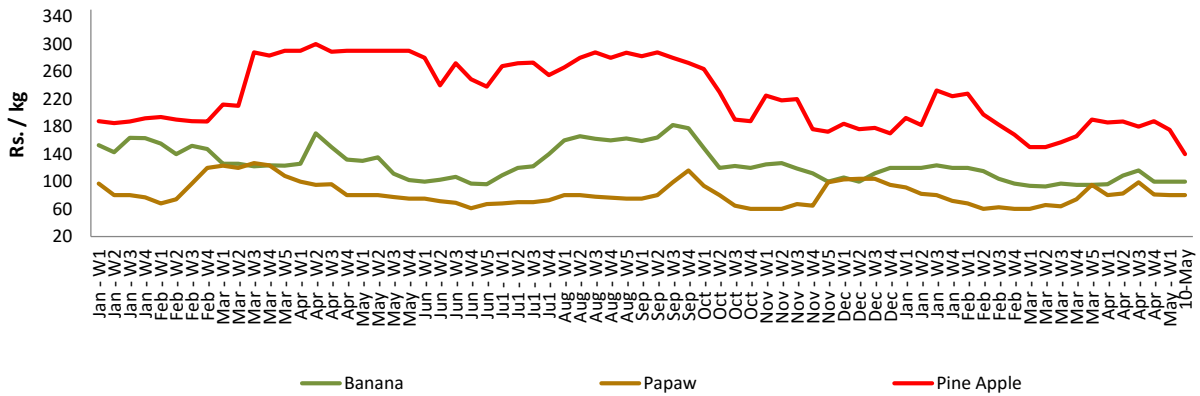

Wholesale and Retail Prices of Selected Food Commodities - 2018/05/10

Fruits

Item	Unit	Wholesale		Retail	
		Pettah			
		Previous Week	Today	Previous Week	Today
Banana (Sour)	Rs./Kg	75.00	75.00	100.00	100.00
Papaw	Rs./Kg	53.00	50.00	80.00	80.00
Pineapple	Rs./Kg	140.00	120.00	175.00	140.00

- Price increased by more than 5% compared to previous week average price.
- Price decreased by more than 5% compared to previous week average price.

Retail - Pettah