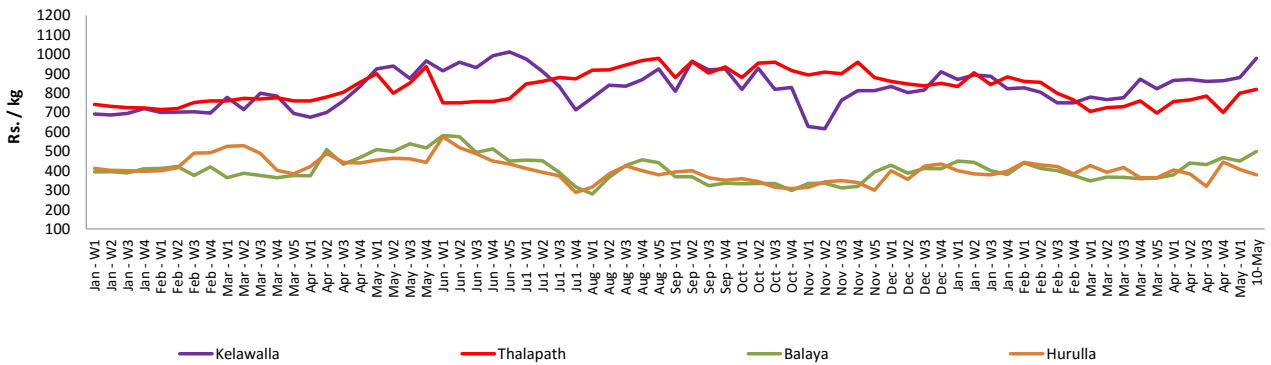

- Price increased by more than 5% compared to previous week average price.
- Price decreased by more than 5% compared to previous week average price.

Wholesale Prices

Marandagahamula

Pettah

Retail Prices

Pettah

Wholesale and Retail Prices of Selected Food Commodities - 2018/05/10

Fish

Item	Unit	Wholesale				Retail			
		Peliyagoda		Negombo		Peliyagoda		Negombo	
		Previous Week	Today	Previous Week	Today	Previous Week	Today	Previous Week	Today
Kelawalla	Rs./Kg	543.00	670.00	560.00	620.00	898.00	980.00	787.00	900.00
Thalapath	Rs./Kg	568.00	630.00	680.00	720.00	795.00	820.00	887.00	950.00
Balaya	Rs./Kg	363.00	400.00	257.00	380.00	463.00	500.00	417.00	550.00
Paraw	Rs./Kg	490.00	550.00	513.00	600.00	823.00	880.00	747.00	900.00
Salaya	Rs./Kg	155.00	140.00	100.00	120.00	195.00	180.00	177.00	200.00
Hurulla	Rs./Kg	305.00	280.00	267.00	330.00	405.00	380.00	367.00	430.00

- Price increased by more than 5% compared to previous week average price.
- Price decreased by more than 5% compared to previous week average price.

Retail Prices

Peliyagoda

Negombo

Wholesale and Retail Prices of Selected Food Commodities - 2018/05/10