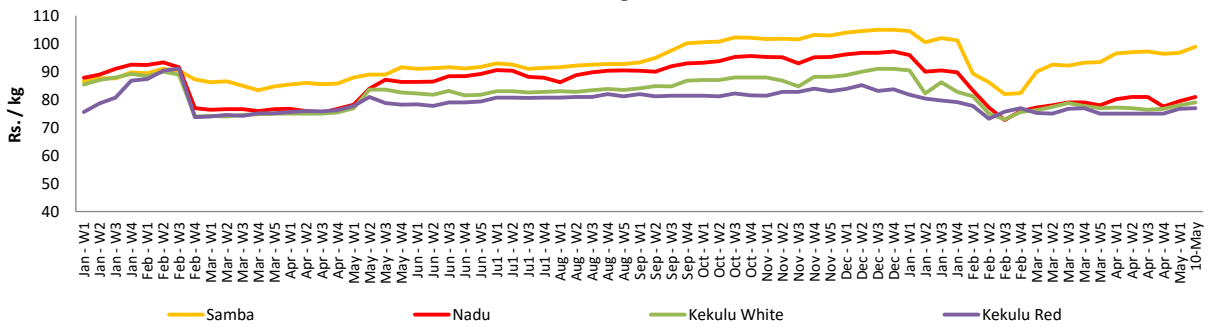

- Price increased by more than 5% compared to previous week average price.
- Price decreased by more than 5% compared to previous week average price.

Retail Prices

Pettah

Dambulla

Wholesale and Retail Prices of Selected Food Commodities - 2018/05/10

Rice

Item	Unit	Wholesale				Retail	
		Maradagahamula		Pettah		Pettah	
		Previous Week	Today	Previous Week	Today	Previous Week	Today
Samba	Rs./Kg	97.00	99.00	103.00	102.00	111.00	108.00
Nadu	Rs./Kg	80.00	81.00	80.00	80.00	89.00	88.00
Kekulu White	Rs./Kg	78.00	79.00	78.00	75.00	85.00	82.00
Kekulu Red	Rs./Kg	77.00	77.00	73.00	72.00	80.00	80.00

- Price increased by more than 5% compared to previous week average price.
- Price decreased by more than 5% compared to previous week average price.

Wholesale Prices

Marandagahamula

Pettah

Retail Prices

Pettah