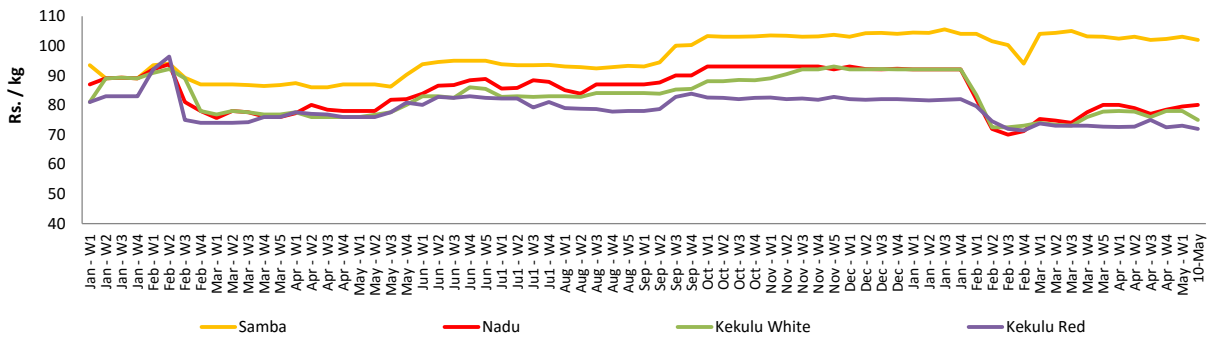

- Price increased by more than 5% compared to previous week average price.
- Price decreased by more than 5% compared to previous week average price.

Retail Prices

Pettah

Dambulla

Wholesale and Retail Prices of Selected Food Commodities - 2018/05/10

Rice

Item	Unit	Wholesale				Retail	
		Maradagahamula		Pettah		Pettah	
		Previous Week	Today	Previous Week	Today	Previous Week	Today
Samba	Rs./Kg	97.00	99.00	103.00	102.00	111.00	108.00
Nadu	Rs./Kg	80.00	81.00	80.00	80.00	89.00	88.00
Kekulu White	Rs./Kg	78.00	79.00	78.00	75.00	85.00	82.00
Kekulu Red	Rs./Kg	77.00	77.00	73.00	72.00	80.00	80.00

- Price increased by more than 5% compared to previous week average price.
- Price decreased by more than 5% compared to previous week average price.

Wholesale Prices

Marandagahamula

Pettah

Retail Prices

Pettah