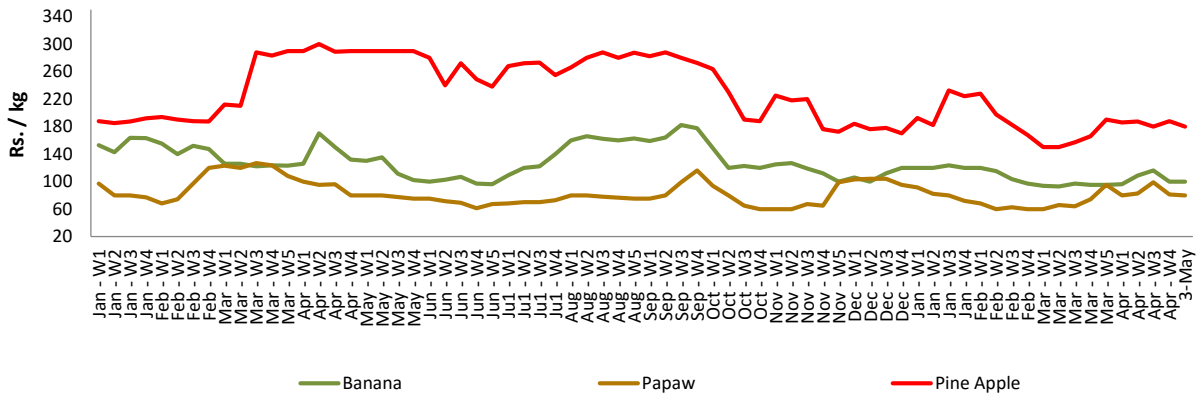

Wholesale and Retail Prices of Selected Food Commodities - 2018/05/03

Fruits

Item	Unit	Wholesale		Retail	
		Pettah			
		Previous Week	Today	Previous Week	Today
Banana (Sour)	Rs./Kg	72.00	80.00	100.00	100.00
Papaw	Rs./Kg	52.00	60.00	81.00	80.00
Pineapple	Rs./Kg	140.00	140.00	188.00	180.00

- Price increased by more than 5% compared to previous week average price.
- Price decreased by more than 5% compared to previous week average price.

Retail - Pettah