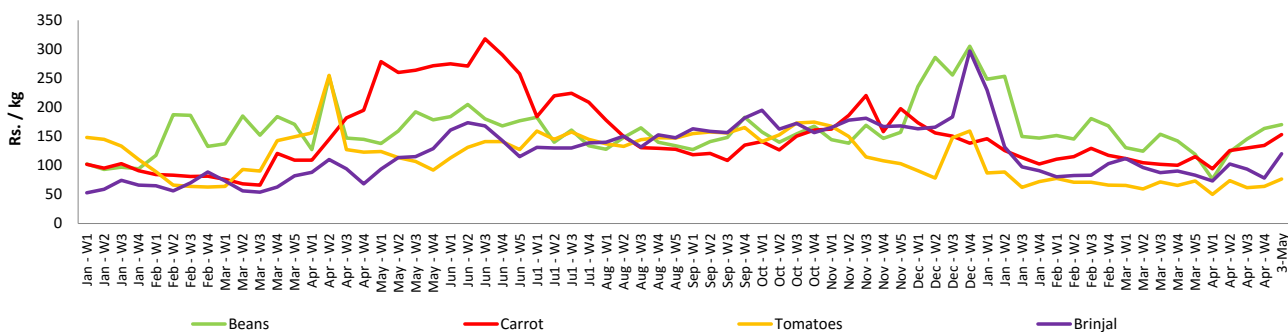

Fish

- Prices of most varieties of **fish decreased** in both **Peliyagoda** and **Negombo** markets due to **market activities returning to normalcy** after the price increase observed during the previous week.

Other

- Price of **Big Onions (imported)** and **Potatoes (imported)** **increased** in **Pettah** market due to **upward revision to the Special Commodity Levy**.
- Price of **Potatoes (local)** **increased** in both **Pettah** and **Dambulla** markets due to **low level of supply conditions** from **Nuwara Eliya** area.

Wholesale and Retail Prices of Selected Food Commodities - 2018/05/03

Vegetables

Item	Unit	Wholesale				Retail			
		Pettah		Dambulla		Pettah		Dambulla	
		Previous Week	Today	Previous Week	Today	Previous Week	Today	Previous Week	Today
Beans	Rs./Kg	127.00	140.00	115.00	125.00	163.00	170.00	135.00	145.00
Carrot	Rs./Kg	103.00	123.00	88.00	98.00	134.00	153.00	109.00	118.00
Cabbage	Rs./Kg	37.00	47.00	25.00	33.00	67.00	77.00	45.00	53.00
Tomatoes	Rs./Kg	34.00	47.00	21.00	43.00	64.00	77.00	41.00	63.00
Brinjal	Rs./Kg	47.00	87.00	27.00	43.00	78.00	120.00	47.00	68.00
Pumpkin	Rs./Kg	27.00	27.00	14.00	23.00	51.00	47.00	34.00	43.00
Snake gourd	Rs./Kg	71.00	87.00	37.00	63.00	104.00	107.00	57.00	83.00

- Price increased by more than 5% compared to previous week average price.
- Price decreased by more than 5% compared to previous week average price.

Retail Prices

Pettah

Dambulla

Wholesale and Retail Prices of Selected Food Commodities - 2018/05/03