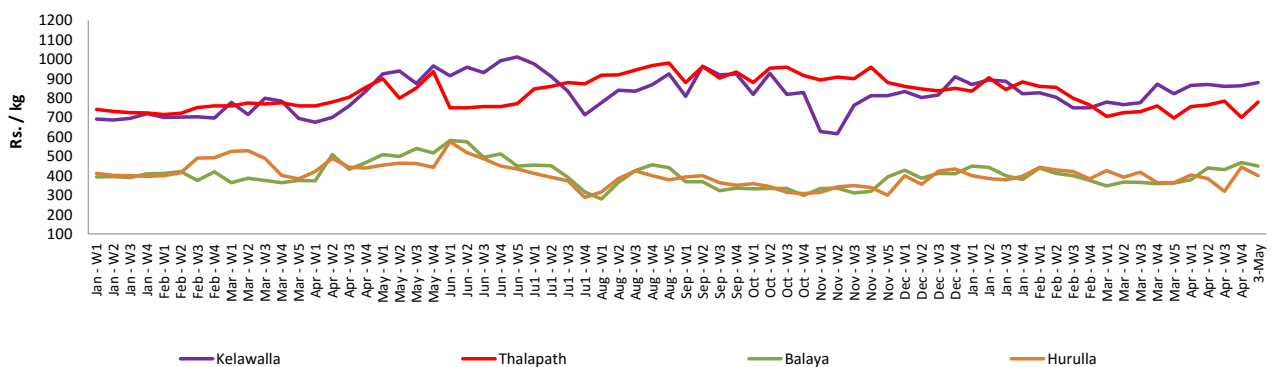

- Price increased by more than 5% compared to previous week average price.
- Price decreased by more than 5% compared to previous week average price.

Wholesale Prices

Marandagahamula

Pettah

Retail Prices

Pettah

Wholesale and Retail Prices of Selected Food Commodities - 2018/05/03

Fish

Item	Unit	Wholesale				Retail			
		Peliyagoda		Negombo		Peliyagoda		Negombo	
		Previous Week	Today	Previous Week	Today	Previous Week	Today	Previous Week	Today
Kelawalla	Rs./Kg	506.00	530.00	572.00	540.00	864.00	880.00	820.00	740.00
Thalapath	Rs./Kg	538.00	560.00	736.00	680.00	700.00	780.00	930.00	880.00
Balaya	Rs./Kg	368.00	350.00	232.00	250.00	468.00	450.00	396.00	400.00
Paraw	Rs./Kg	526.00	450.00	536.00	500.00	924.00	750.00	780.00	720.00
Salaya	Rs./Kg	104.00	160.00	138.00	100.00	144.00	200.00	216.00	180.00
Hurulla	Rs./Kg	345.00	300.00	288.00	260.00	445.00	400.00	380.00	360.00

- Price increased by more than 5% compared to previous week average price.
- Price decreased by more than 5% compared to previous week average price.

Retail Prices

Peliyagoda

Negombo

Wholesale and Retail Prices of Selected Food Commodities - 2018/05/03