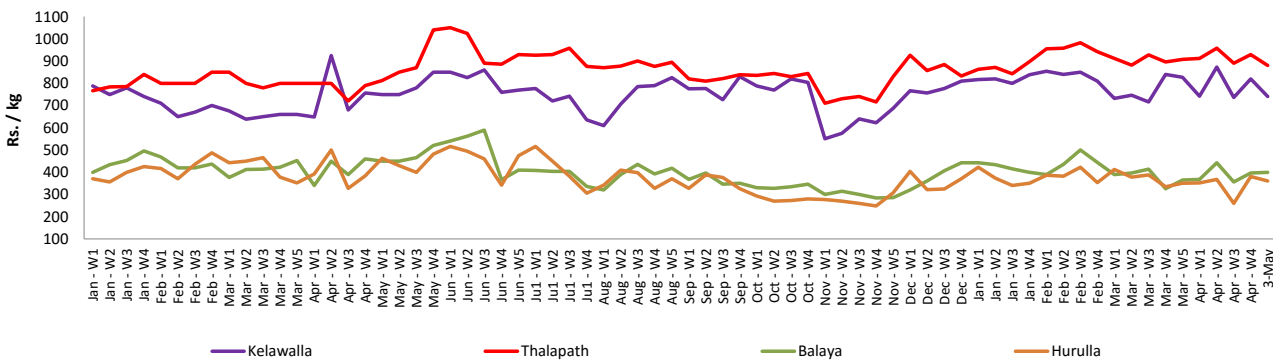

- Price increased by more than 5% compared to previous week average price.
- Price decreased by more than 5% compared to previous week average price.

Wholesale Prices

Marandagahamula

Pettah

Retail Prices

Pettah

Wholesale and Retail Prices of Selected Food Commodities - 2018/05/03

Fish

Item	Unit	Wholesale				Retail			
		Peliyagoda		Negombo		Peliyagoda		Negombo	
		Previous Week	Today	Previous Week	Today	Previous Week	Today	Previous Week	Today
Kelawalla	Rs./Kg	506.00	530.00	572.00	540.00	864.00	880.00	820.00	740.00
Thalapath	Rs./Kg	538.00	560.00	736.00	680.00	700.00	780.00	930.00	880.00
Balaya	Rs./Kg	368.00	350.00	232.00	250.00	468.00	450.00	396.00	400.00
Paraw	Rs./Kg	526.00	450.00	536.00	500.00	924.00	750.00	780.00	720.00
Salaya	Rs./Kg	104.00	160.00	138.00	100.00	144.00	200.00	216.00	180.00
Hurulla	Rs./Kg	345.00	300.00	288.00	260.00	445.00	400.00	380.00	360.00

- Price increased by more than 5% compared to previous week average price.
- Price decreased by more than 5% compared to previous week average price.

Retail Prices

Peliyagoda

Negombo

Wholesale and Retail Prices of Selected Food Commodities - 2018/05/03