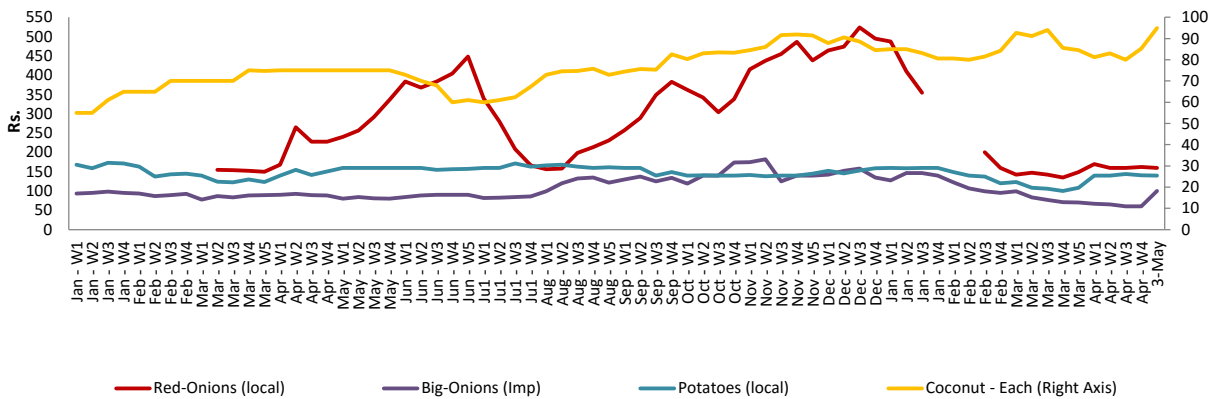

- Price increased by more than 5% compared to previous week average price.
- Price decreased by more than 5% compared to previous week average price.

Retail Prices

Peliyagoda

Negombo

Wholesale and Retail Prices of Selected Food Commodities - 2018/05/03

Fruits

Item	Unit	Wholesale		Retail	
		Pettah			
		Previous Week	Today	Previous Week	Today
Banana (Sour)	Rs./Kg	72.00	80.00	100.00	100.00
Papaw	Rs./Kg	52.00	60.00	81.00	80.00
Pineapple	Rs./Kg	140.00	140.00	188.00	180.00

- Price increased by more than 5% compared to previous week average price.
- Price decreased by more than 5% compared to previous week average price.

Retail - Pettah

Wholesale and Retail Prices of Selected Food Commodities - 2018/05/03

- Price increased by more than 5% compared to previous week average price.
- Price decreased by more than 5% compared to previous week average price.

Retail Prices

Pettah

Dambulla

* Prices of food commodities may vary due to quality and markets among other factors.