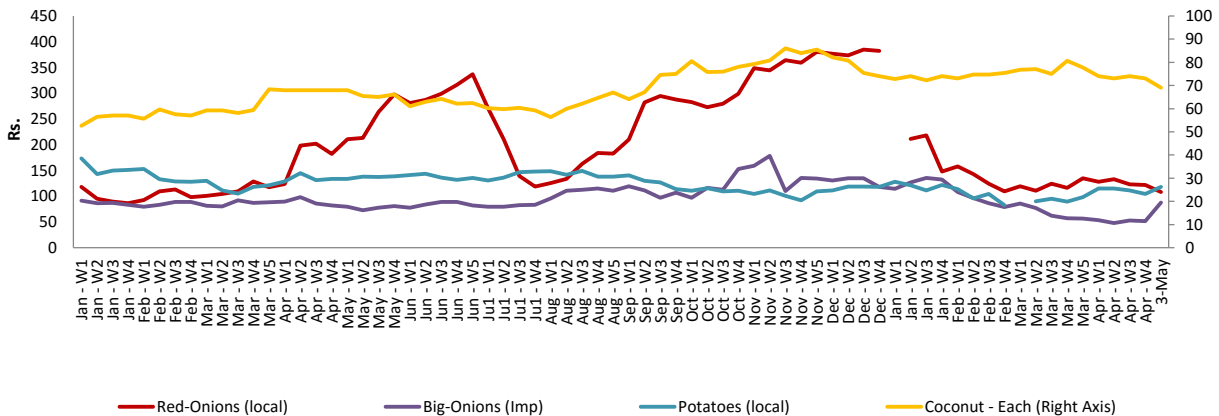

- Price increased by more than 5% compared to previous week average price.
- Price decreased by more than 5% compared to previous week average price.

Retail - Pettah

Wholesale and Retail Prices of Selected Food Commodities - 2018/05/03

Other

Item	Unit	Wholesale				Retail			
		Pettah		Dambulla		Pettah		Dambulla	
		Previous Week	Today	Previous Week	Today	Previous Week	Today	Previous Week	Today
Red-Onions (local)	Rs./Kg	125.00	125.00	113.00	98.00	162.00	160.00	122.00	108.00
Red-Onions (Imp)	Rs./Kg	128.00	125.00	120.00	98.00	158.00	160.00	131.00	108.00
Big-Onions (local)	Rs./Kg	n.a.	n.a.	n.a.	n.a.	n.a.	n.a.	n.a.	n.a.
Big-Onions (Imp)	Rs./Kg	40.00	80.00	40.00	68.00	60.00	100.00	52.00	88.00
Potatoes (local)	Rs./Kg	106.00	120.00	94.00	105.00	141.00	140.00	104.00	118.00
Potatoes (Imp)	Rs./Kg	72.00	75.00			88.00	100.00		
Dried Chillies (Imp)	Rs./Kg	259.00	248.00	257.00	258.00	298.00	290.00	267.00	268.00
Coconut	Rs./Nut	77.00	85.00	67.00	63.00	85.00	95.00	73.00	69.00
Coconut oil	Rs./Ltr	360.00	360.00			389.00	390.00		
Dhal	Rs./Kg	105.00	105.00			120.00	118.00		
Sugar	Rs./Kg	98.00	99.00			110.00	110.00		
Eggs	Rs./Each	11.00	11.00			12.00	12.00		
Katta	Rs./Kg	800.00	800.00			850.00	850.00		
Sprats	Rs./Kg	500.00	500.00			550.00	550.00		

- Price increased by more than 5% compared to previous week average price.
- Price decreased by more than 5% compared to previous week average price.

Retail Prices

Pettah

Dambulla

* Prices of food commodities may vary due to quality and markets among other factors.