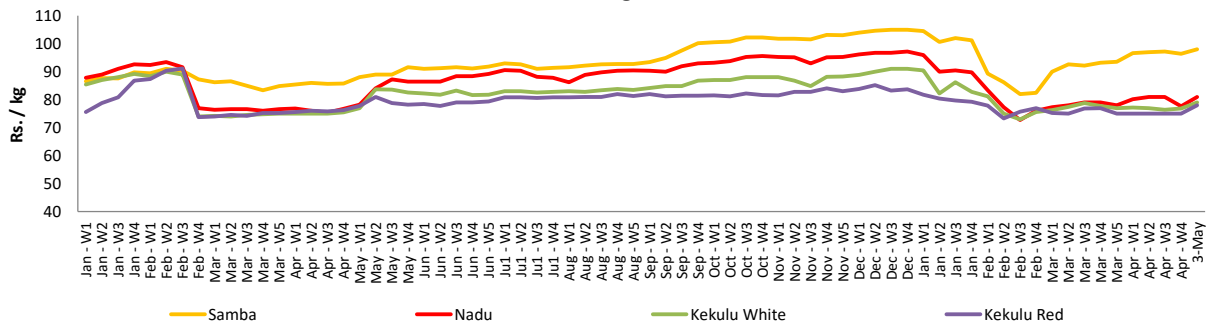

Wholesale and Retail Prices of Selected Food Commodities - 2018/05/03

Vegetables

Item	Unit	Wholesale				Retail			
		Pettah		Dambulla		Pettah		Dambulla	
		Previous Week	Today	Previous Week	Today	Previous Week	Today	Previous Week	Today
Beans	Rs./Kg	127.00	140.00	115.00	125.00	163.00	170.00	135.00	145.00
Carrot	Rs./Kg	103.00	123.00	88.00	98.00	134.00	153.00	109.00	118.00
Cabbage	Rs./Kg	37.00	47.00	25.00	33.00	67.00	77.00	45.00	53.00
Tomatoes	Rs./Kg	34.00	47.00	21.00	43.00	64.00	77.00	41.00	63.00
Brinjal	Rs./Kg	47.00	87.00	27.00	43.00	78.00	120.00	47.00	68.00
Pumpkin	Rs./Kg	27.00	27.00	14.00	23.00	51.00	47.00	34.00	43.00
Snake gourd	Rs./Kg	71.00	87.00	37.00	63.00	104.00	107.00	57.00	83.00

- Price increased by more than 5% compared to previous week average price.
- Price decreased by more than 5% compared to previous week average price.

Retail Prices

Pettah

Dambulla

Wholesale and Retail Prices of Selected Food Commodities - 2018/05/03

Rice

Item	Unit	Wholesale				Retail	
		Maradagahamula		Pettah		Pettah	
		Previous Week	Today	Previous Week	Today	Previous Week	Today
Samba	Rs./Kg	96.00	98.00	102.00	102.00	110.00	110.00
Nadu	Rs./Kg	78.00	81.00	78.00	80.00	86.00	90.00
Kekulu White	Rs./Kg	77.00	79.00	78.00	78.00	85.00	85.00
Kekulu Red	Rs./Kg	75.00	78.00	73.00	73.00	80.00	80.00

- Price increased by more than 5% compared to previous week average price.
- Price decreased by more than 5% compared to previous week average price.

Wholesale Prices

Marandagahamula

Pettah

Retail Prices

Pettah