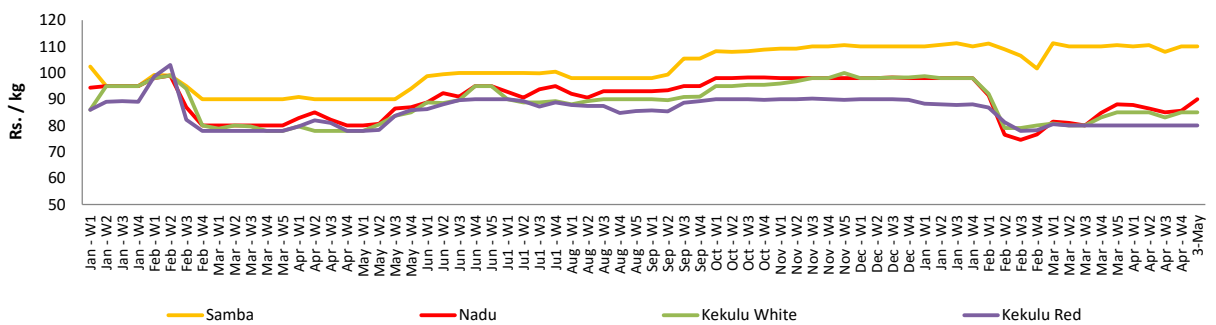

- Price increased by more than 5% compared to previous week average price.
- Price decreased by more than 5% compared to previous week average price.

Retail Prices

Pettah

Dambulla

Wholesale and Retail Prices of Selected Food Commodities - 2018/05/03

- Price increased by more than 5% compared to previous week average price.
- Price decreased by more than 5% compared to previous week average price.

Wholesale Prices

Marandagahamula

Pettah

Retail Prices

Pettah

Wholesale and Retail Prices of Selected Food Commodities - 2018/05/03

Fish

Item	Unit	Wholesale				Retail			
		Peliyagoda		Negombo		Peliyagoda		Negombo	
		Previous Week	Today	Previous Week	Today	Previous Week	Today	Previous Week	Today
Kelawalla	Rs./Kg	506.00	530.00	572.00	540.00	864.00	880.00	820.00	740.00
Thalapath	Rs./Kg	538.00	560.00	736.00	680.00	700.00	780.00	930.00	880.00
Balaya	Rs./Kg	368.00	350.00	232.00	250.00	468.00	450.00	396.00	400.00
Paraw	Rs./Kg	526.00	450.00	536.00	500.00	924.00	750.00	780.00	720.00
Salaya	Rs./Kg	104.00	160.00	138.00	100.00	144.00	200.00	216.00	180.00
Hurulla	Rs./Kg	345.00	300.00	288.00	260.00	445.00	400.00	380.00	360.00

- Price increased by more than 5% compared to previous week average price.
- Price decreased by more than 5% compared to previous week average price.

Retail Prices

Peliyagoda

Negombo

Wholesale and Retail Prices of Selected Food Commodities - 2018/05/03