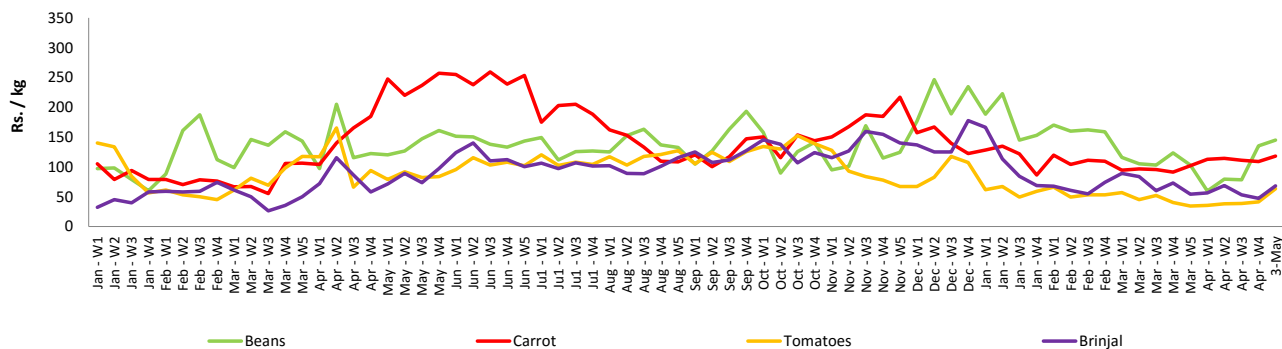

Fish

- Prices of most varieties of **fish decreased** in both **Peliyagoda** and **Negombo** markets due to **market activities returning to normalcy** after the price increase observed during the previous week.

Other

- Price of **Big Onions (imported)** and **Potatoes (imported)** **increased** in **Pettah** market due to **upward revision to the Special Commodity Levy**.
- Price of **Potatoes (local)** **increased** in both **Pettah** and **Dambulla** markets due to **low level of supply conditions** from **Nuwara Eliya** area.

Wholesale and Retail Prices of Selected Food Commodities - 2018/05/03

Vegetables

Item	Unit	Wholesale				Retail			
		Pettah		Dambulla		Pettah		Dambulla	
		Previous Week	Today	Previous Week	Today	Previous Week	Today	Previous Week	Today
Beans	Rs./Kg	127.00	140.00	115.00	125.00	163.00	170.00	135.00	145.00
Carrot	Rs./Kg	103.00	123.00	88.00	98.00	134.00	153.00	109.00	118.00
Cabbage	Rs./Kg	37.00	47.00	25.00	33.00	67.00	77.00	45.00	53.00
Tomatoes	Rs./Kg	34.00	47.00	21.00	43.00	64.00	77.00	41.00	63.00
Brinjal	Rs./Kg	47.00	87.00	27.00	43.00	78.00	120.00	47.00	68.00
Pumpkin	Rs./Kg	27.00	27.00	14.00	23.00	51.00	47.00	34.00	43.00
Snake gourd	Rs./Kg	71.00	87.00	37.00	63.00	104.00	107.00	57.00	83.00

- Price increased by more than 5% compared to previous week average price.
- Price decreased by more than 5% compared to previous week average price.

Retail Prices

Pettah

Dambulla

Wholesale and Retail Prices of Selected Food Commodities - 2018/05/03