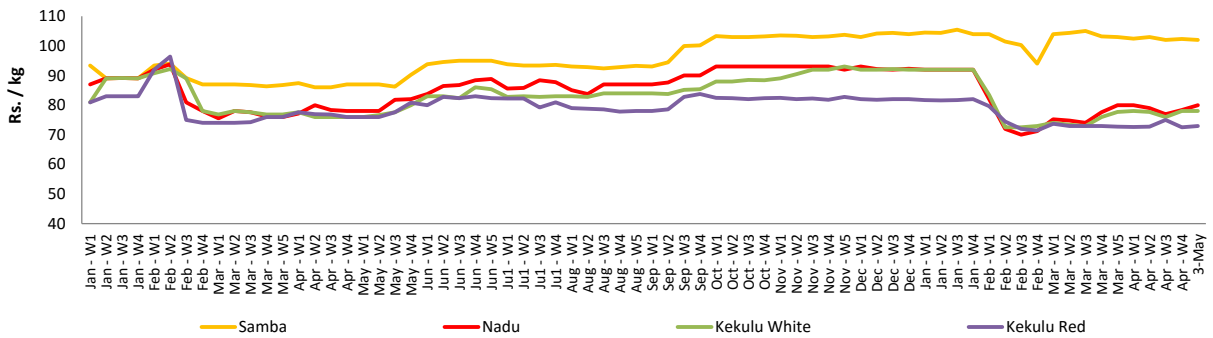

- Price increased by more than 5% compared to previous week average price.
- Price decreased by more than 5% compared to previous week average price.

Retail Prices

Pettah

Dambulla

Wholesale and Retail Prices of Selected Food Commodities - 2018/05/03

Rice

Item	Unit	Wholesale				Retail	
		Maradagahamula		Pettah		Pettah	
		Previous Week	Today	Previous Week	Today	Previous Week	Today
Samba	Rs./Kg	96.00	98.00	102.00	102.00	110.00	110.00
Nadu	Rs./Kg	78.00	81.00	78.00	80.00	86.00	90.00
Kekulu White	Rs./Kg	77.00	79.00	78.00	78.00	85.00	85.00
Kekulu Red	Rs./Kg	75.00	78.00	73.00	73.00	80.00	80.00

- Price increased by more than 5% compared to previous week average price.
- Price decreased by more than 5% compared to previous week average price.

Wholesale Prices

Marandagahamula

Pettah

Retail Prices

Pettah