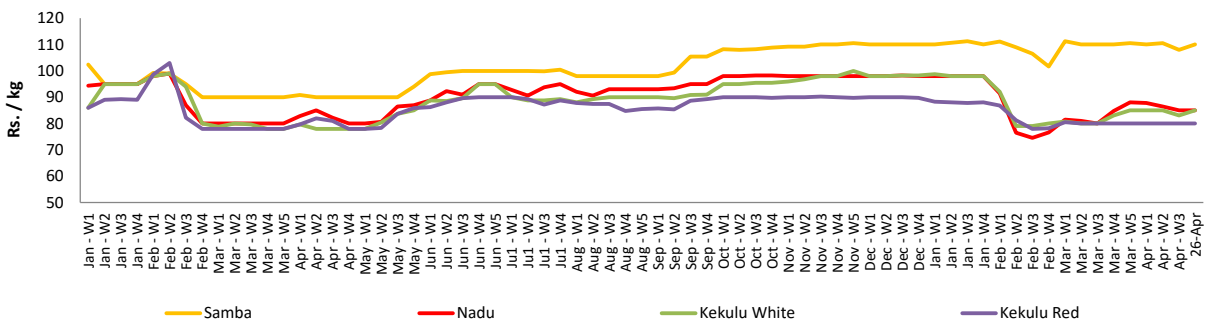

- Price increased by more than 5% compared to previous week average price.
- Price decreased by more than 5% compared to previous week average price.

Retail Prices

Pettah

Dambulla

Wholesale and Retail Prices of Selected Food Commodities - 2018/04/26

- Price increased by more than 5% compared to previous week average price.
- Price decreased by more than 5% compared to previous week average price.

Wholesale Prices

Marandagahamula

Pettah

Retail Prices

Pettah

Wholesale and Retail Prices of Selected Food Commodities - 2018/04/26

Fish

Item	Unit	Wholesale				Retail			
		Peliyagoda		Negombo		Peliyagoda		Negombo	
		Previous Week	Today	Previous Week	Today	Previous Week	Today	Previous Week	Today
Kelawalla	Rs./Kg	503.00	500.00	504.00	600.00	860.00	860.00	736.00	880.00
Thalapath	Rs./Kg	610.00	540.00	714.00	720.00	784.00	700.00	890.00	950.00
Balaya	Rs./Kg	333.00	380.00	222.00	270.00	433.00	480.00	356.00	450.00
Paraw	Rs./Kg	438.00	550.00	468.00	600.00	745.00	950.00	658.00	900.00
Salaya	Rs./Kg	138.00	100.00	88.00	150.00	184.00	140.00	166.00	240.00
Hurulla	Rs./Kg	220.00	350.00	180.00	300.00	320.00	450.00	260.00	400.00

- Price increased by more than 5% compared to previous week average price.
- Price decreased by more than 5% compared to previous week average price.

Retail Prices

Peliyagoda

Negombo

Wholesale and Retail Prices of Selected Food Commodities - 2018/04/26