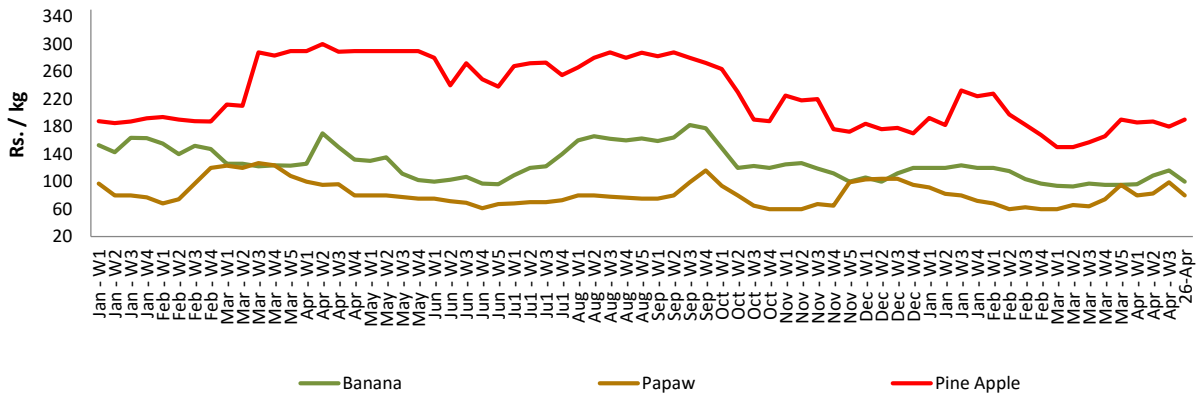

Wholesale and Retail Prices of Selected Food Commodities - 2018/04/26

Fruits

Item	Unit	Wholesale		Retail	
		Pettah			
		Previous Week	Today	Previous Week	Today
Banana (Sour)	Rs./Kg	84.00	70.00	116.00	100.00
Papaw	Rs./Kg	72.00	50.00	99.00	80.00
Pineapple	Rs./Kg	142.00	140.00	180.00	190.00

- Price increased by more than 5% compared to previous week average price.
- Price decreased by more than 5% compared to previous week average price.

Retail - Pettah