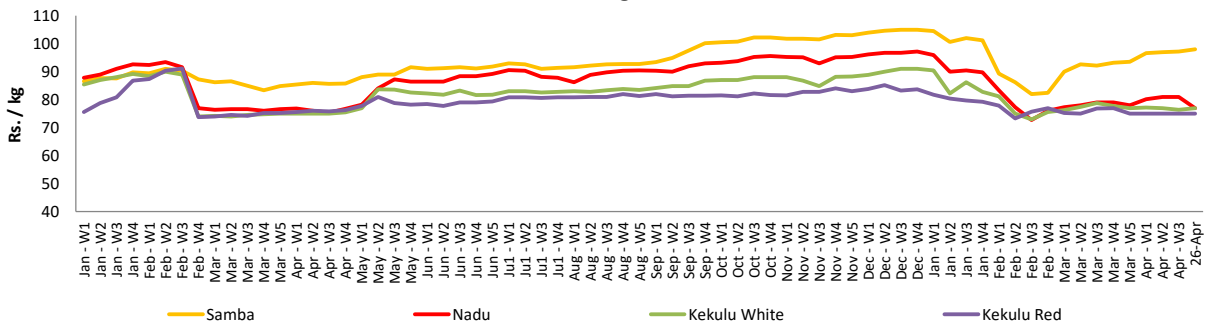

Wholesale and Retail Prices of Selected Food Commodities - 2018/04/26

Vegetables

Item	Unit	Wholesale				Retail			
		Pettah		Dambulla		Pettah		Dambulla	
		Previous Week	Today	Previous Week	Today	Previous Week	Today	Previous Week	Today
Beans	Rs./Kg	106.00	130.00	58.00	115.00	145.00	170.00	78.00	135.00
Carrot	Rs./Kg	94.00	110.00	91.00	95.00	130.00	130.00	111.00	115.00
Cabbage	Rs./Kg	52.00	40.00	29.00	18.00	82.00	75.00	50.00	38.00
Tomatoes	Rs./Kg	32.00	33.00	19.00	35.00	61.00	60.00	39.00	55.00
Brinjal	Rs./Kg	59.00	50.00	33.00	18.00	93.00	80.00	53.00	38.00
Pumpkin	Rs./Kg	30.00	28.00	16.00	8.00	52.00	55.00	36.00	28.00
Snake gourd	Rs./Kg	72.00	80.00	31.00	43.00	106.00	120.00	51.00	63.00

- Price increased by more than 5% compared to previous week average price.
- Price decreased by more than 5% compared to previous week average price.

Retail Prices

Pettah

Dambulla

Wholesale and Retail Prices of Selected Food Commodities - 2018/04/26

- Price increased by more than 5% compared to previous week average price.
- Price decreased by more than 5% compared to previous week average price.

Wholesale Prices

Marandagahamula

Pettah

Retail Prices

Pettah