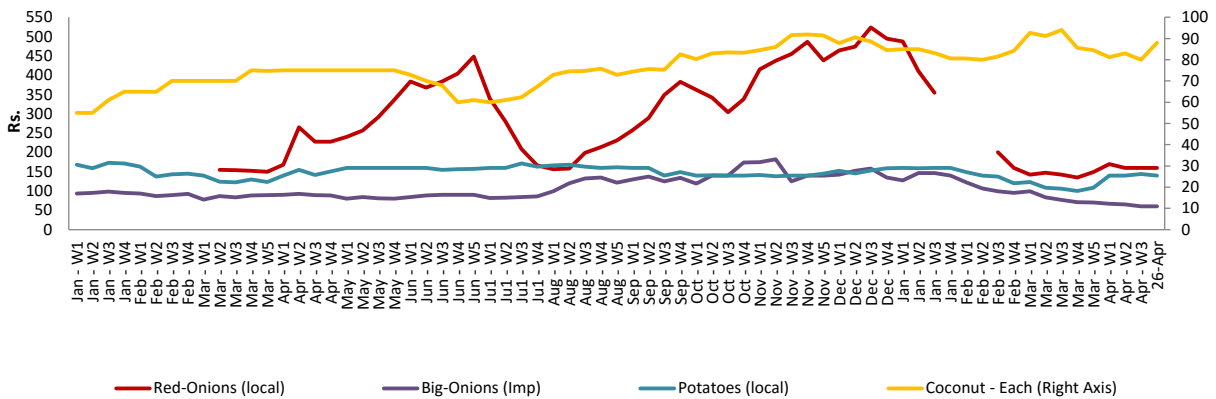

- Price increased by more than 5% compared to previous week average price.
- Price decreased by more than 5% compared to previous week average price.

Retail Prices

Peliyagoda

Negombo

Wholesale and Retail Prices of Selected Food Commodities - 2018/04/26

Fruits

Item	Unit	Wholesale		Retail	
		Pettah			
		Previous Week	Today	Previous Week	Today
Banana (Sour)	Rs./Kg	84.00	70.00	116.00	100.00
Papaw	Rs./Kg	72.00	50.00	99.00	80.00
Pineapple	Rs./Kg	142.00	140.00	180.00	190.00

- Price increased by more than 5% compared to previous week average price.
- Price decreased by more than 5% compared to previous week average price.

Retail - Pettah

Wholesale and Retail Prices of Selected Food Commodities - 2018/04/26

- Price increased by more than 5% compared to previous week average price.
- Price decreased by more than 5% compared to previous week average price.

Retail Prices

Pettah

Dambulla

* Prices of food commodities may vary due to quality and markets among other factors.