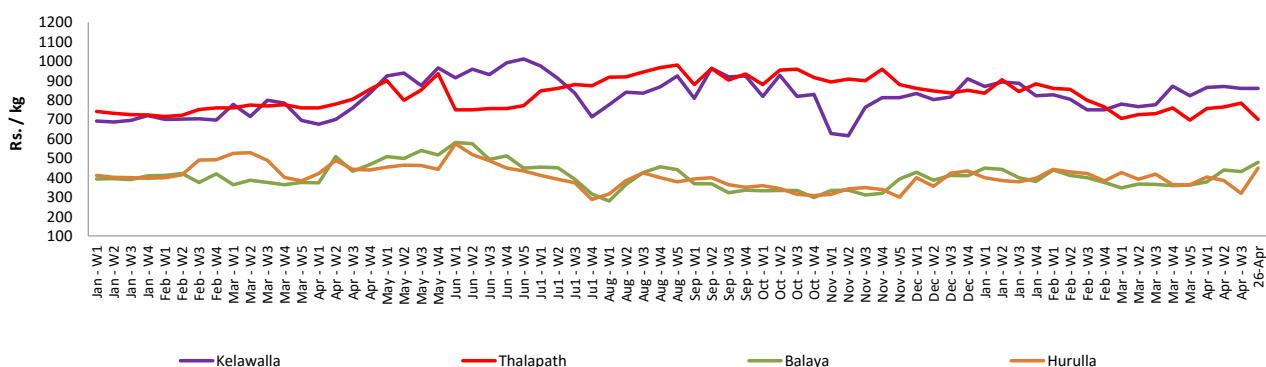

- Price increased by more than 5% compared to previous week average price.
- Price decreased by more than 5% compared to previous week average price.

Wholesale Prices

Marandagahamula

Pettah

Retail Prices

Pettah

Wholesale and Retail Prices of Selected Food Commodities - 2018/04/26

Fish

Item	Unit	Wholesale				Retail			
		Peliyagoda		Negombo		Peliyagoda		Negombo	
		Previous Week	Today	Previous Week	Today	Previous Week	Today	Previous Week	Today
Kelawalla	Rs./Kg	503.00	500.00	504.00	600.00	860.00	860.00	736.00	880.00
Thalapath	Rs./Kg	610.00	540.00	714.00	720.00	784.00	700.00	890.00	950.00
Balaya	Rs./Kg	333.00	380.00	222.00	270.00	433.00	480.00	356.00	450.00
Paraw	Rs./Kg	438.00	550.00	468.00	600.00	745.00	950.00	658.00	900.00
Salaya	Rs./Kg	138.00	100.00	88.00	150.00	184.00	140.00	166.00	240.00
Hurulla	Rs./Kg	220.00	350.00	180.00	300.00	320.00	450.00	260.00	400.00

- Price increased by more than 5% compared to previous week average price.
- Price decreased by more than 5% compared to previous week average price.

Retail Prices

Peliyagoda

Negombo

Wholesale and Retail Prices of Selected Food Commodities - 2018/04/26