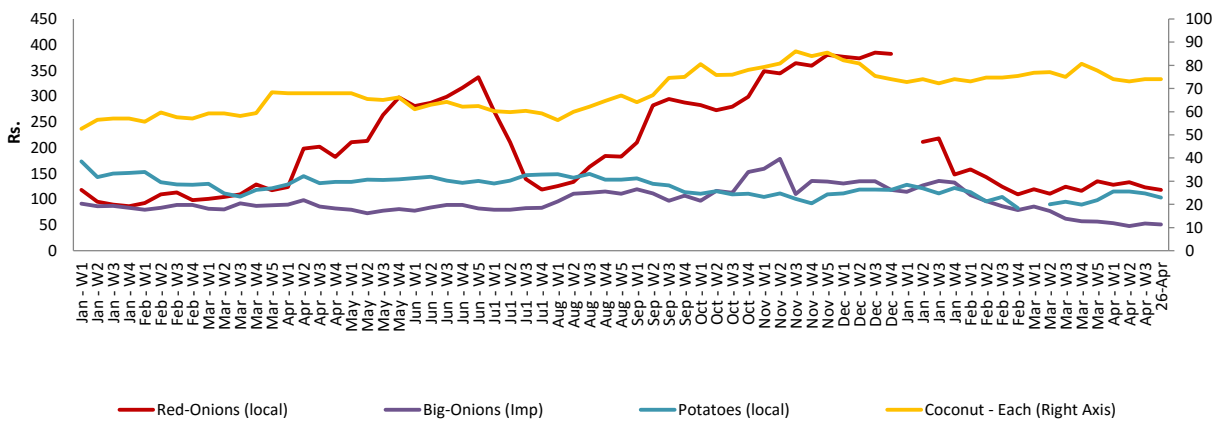

- Price increased by more than 5% compared to previous week average price.
- Price decreased by more than 5% compared to previous week average price.

Retail - Pettah

Wholesale and Retail Prices of Selected Food Commodities - 2018/04/26

Other

Item	Unit	Wholesale				Retail			
		Pettah		Dambulla		Pettah		Dambulla	
		Previous Week	Today	Previous Week	Today	Previous Week	Today	Previous Week	Today
Red-Onions (local)	Rs./Kg	125.00	130.00	111.00	115.00	160.00	160.00	123.00	118.00
Red-Onions (Imp)	Rs./Kg	124.00	130.00	100.00	118.00	153.00	160.00	114.00	128.00
Big-Onions (local)	Rs./Kg	n.a.	n.a.	n.a.	n.a.	n.a.	n.a.	n.a.	n.a.
Big-Onions (Imp)	Rs./Kg	41.00	40.00	43.00	41.00	60.00	60.00	53.00	51.00
Potatoes (local)	Rs./Kg	114.00	105.00	101.00	93.00	144.00	140.00	111.00	103.00
Potatoes (Imp)	Rs./Kg	70.00	70.00			91.00	85.00		
Dried Chillies (Imp)	Rs./Kg	260.00	260.00	255.00	258.00	300.00	300.00	268.00	268.00
Coconut	Rs./Nut	69.00	80.00	69.00	68.00	80.00	88.00	74.00	74.00
Coconut oil	Rs./Ltr	360.00	360.00			400.00	390.00		
Dhal	Rs./Kg	105.00	105.00			120.00	120.00		
Sugar	Rs./Kg	98.00	98.00			110.00	110.00		
Eggs	Rs./Each	11.00	11.00			12.00	12.00		
Katta	Rs./Kg	800.00	800.00			850.00	850.00		
Sprats	Rs./Kg	550.00	500.00			620.00	550.00		

- Price increased by more than 5% compared to previous week average price.
- Price decreased by more than 5% compared to previous week average price.

Retail Prices

Pettah

Dambulla

* Prices of food commodities may vary due to quality and markets among other factors.