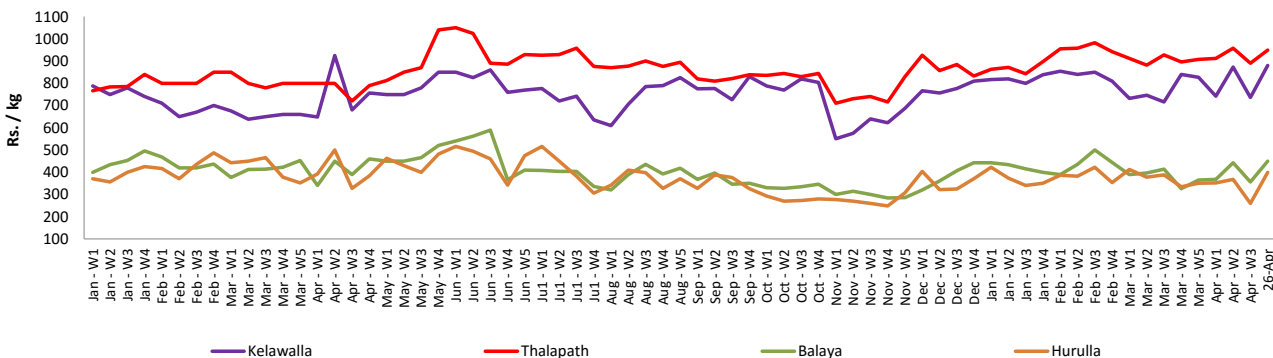

- Price increased by more than 5% compared to previous week average price.
- Price decreased by more than 5% compared to previous week average price.

Wholesale Prices

Marandagahamula

Pettah

Retail Prices

Pettah

Wholesale and Retail Prices of Selected Food Commodities - 2018/04/26

Fish

Item	Unit	Wholesale				Retail			
		Peliyagoda		Negombo		Peliyagoda		Negombo	
		Previous Week	Today	Previous Week	Today	Previous Week	Today	Previous Week	Today
Kelawalla	Rs./Kg	503.00	500.00	504.00	600.00	860.00	860.00	736.00	880.00
Thalapath	Rs./Kg	610.00	540.00	714.00	720.00	784.00	700.00	890.00	950.00
Balaya	Rs./Kg	333.00	380.00	222.00	270.00	433.00	480.00	356.00	450.00
Paraw	Rs./Kg	438.00	550.00	468.00	600.00	745.00	950.00	658.00	900.00
Salaya	Rs./Kg	138.00	100.00	88.00	150.00	184.00	140.00	166.00	240.00
Hurulla	Rs./Kg	220.00	350.00	180.00	300.00	320.00	450.00	260.00	400.00

- Price increased by more than 5% compared to previous week average price.
- Price decreased by more than 5% compared to previous week average price.

Retail Prices

Peliyagoda

Negombo

Wholesale and Retail Prices of Selected Food Commodities - 2018/04/26