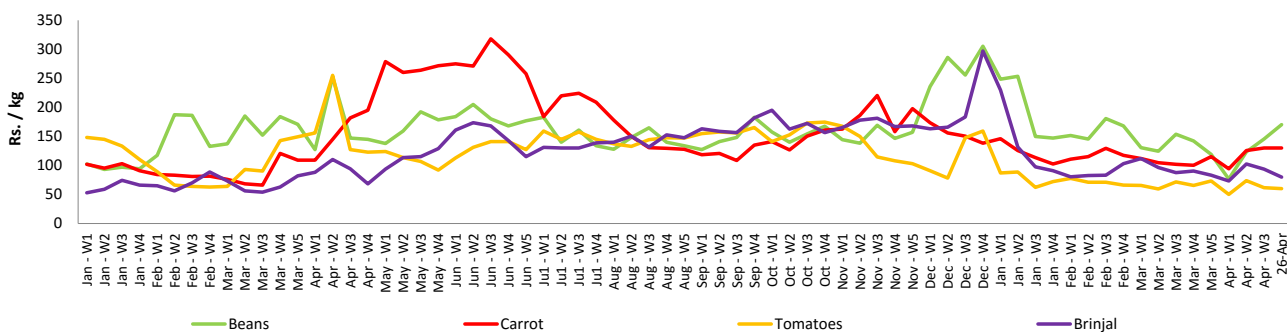

Fruits

- Prices of **Papaw** and **Banana (sour)** **decreased** in **Pettah** market due to **favourable supply conditions** from **Vavunia** and **Embilipitiya** areas respectively.

Other

- Price of **Potatoes (local)** **decreased** in both **Pettah** and **Dambulla** markets due to **favourable supply conditions** from **Nuwara Eliya** area.

Wholesale and Retail Prices of Selected Food Commodities - 2018/04/26

Vegetables

Item	Unit	Wholesale				Retail			
		Pettah		Dambulla		Pettah		Dambulla	
		Previous Week	Today	Previous Week	Today	Previous Week	Today	Previous Week	Today
Beans	Rs./Kg	106.00	130.00	58.00	115.00	145.00	170.00	78.00	135.00
Carrot	Rs./Kg	94.00	110.00	91.00	95.00	130.00	130.00	111.00	115.00
Cabbage	Rs./Kg	52.00	40.00	29.00	18.00	82.00	75.00	50.00	38.00
Tomatoes	Rs./Kg	32.00	33.00	19.00	35.00	61.00	60.00	39.00	55.00
Brinjal	Rs./Kg	59.00	50.00	33.00	18.00	93.00	80.00	53.00	38.00
Pumpkin	Rs./Kg	30.00	28.00	16.00	8.00	52.00	55.00	36.00	28.00
Snake gourd	Rs./Kg	72.00	80.00	31.00	43.00	106.00	120.00	51.00	63.00

- Price increased by more than 5% compared to previous week average price.
- Price decreased by more than 5% compared to previous week average price.

Retail Prices

Pettah

Dambulla

Wholesale and Retail Prices of Selected Food Commodities - 2018/04/26