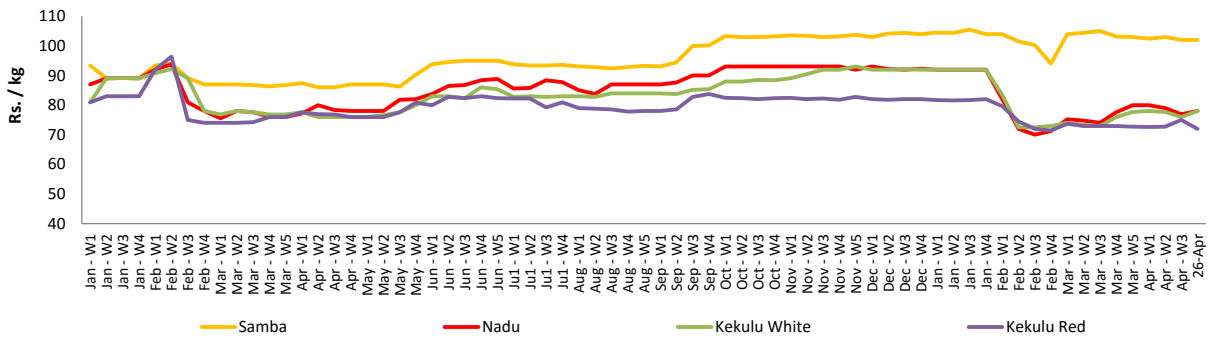

- Price increased by more than 5% compared to previous week average price.
- Price decreased by more than 5% compared to previous week average price.

Retail Prices

Pettah

Dambulla

Wholesale and Retail Prices of Selected Food Commodities - 2018/04/26

Rice

Item	Unit	Wholesale				Retail	
		Maradagahamula		Pettah		Pettah	
		Previous Week	Today	Previous Week	Today	Previous Week	Today
Samba	Rs./Kg	97.00	98.00	102.00	102.00	108.00	110.00
Nadu	Rs./Kg	81.00	77.00	77.00	78.00	85.00	85.00
Kekulu White	Rs./Kg	76.00	77.00	76.00	78.00	83.00	85.00
Kekulu Red	Rs./Kg	75.00	75.00	75.00	72.00	80.00	80.00

- Price increased by more than 5% compared to previous week average price.
- Price decreased by more than 5% compared to previous week average price.

Wholesale Prices

Marandagahamula

Pettah

Retail Prices

Pettah