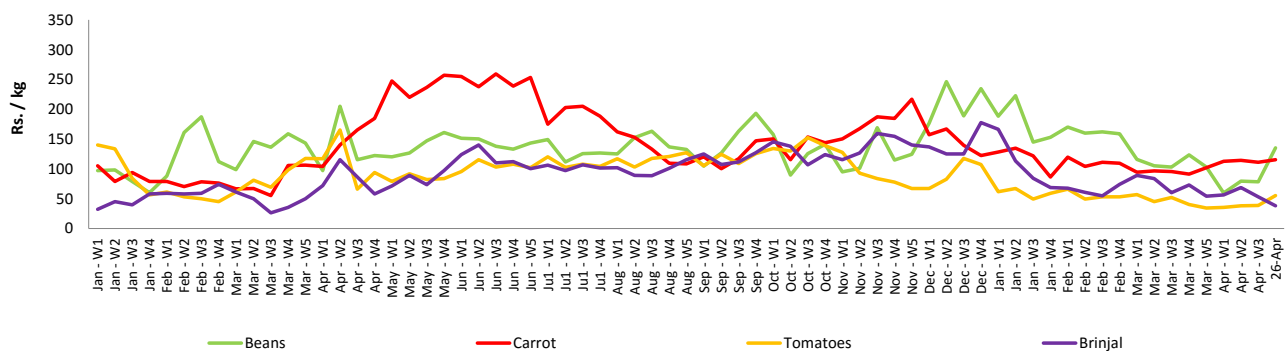

Fruits

- Prices of **Papaw** and **Banana (sour)** **decreased** in **Pettah** market due to **favourable supply conditions** from **Vavunia** and **Embilipitiya** areas respectively.

Other

- Price of **Potatoes (local)** **decreased** in both **Pettah** and **Dambulla** markets due to **favourable supply conditions** from **Nuwara Eliya** area.

Wholesale and Retail Prices of Selected Food Commodities - 2018/04/26

Vegetables

Item	Unit	Wholesale				Retail			
		Pettah		Dambulla		Pettah		Dambulla	
		Previous Week	Today	Previous Week	Today	Previous Week	Today	Previous Week	Today
Beans	Rs./Kg	106.00	130.00	58.00	115.00	145.00	170.00	78.00	135.00
Carrot	Rs./Kg	94.00	110.00	91.00	95.00	130.00	130.00	111.00	115.00
Cabbage	Rs./Kg	52.00	40.00	29.00	18.00	82.00	75.00	50.00	38.00
Tomatoes	Rs./Kg	32.00	33.00	19.00	35.00	61.00	60.00	39.00	55.00
Brinjal	Rs./Kg	59.00	50.00	33.00	18.00	93.00	80.00	53.00	38.00
Pumpkin	Rs./Kg	30.00	28.00	16.00	8.00	52.00	55.00	36.00	28.00
Snake gourd	Rs./Kg	72.00	80.00	31.00	43.00	106.00	120.00	51.00	63.00

- Price increased by more than 5% compared to previous week average price.
- Price decreased by more than 5% compared to previous week average price.

Retail Prices

Pettah

Dambulla

Wholesale and Retail Prices of Selected Food Commodities - 2018/04/26