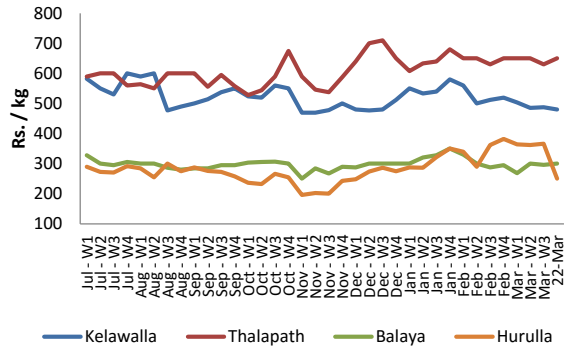

### Fish

Item	Unit	Peliyagoda Fish Market				Negombo Fish Market			
		Wholesale		Retail		Wholesale		Retail	
		Previous 5 Days Average	22-Mar	Previous 5 Days Average	22-Mar	Previous 5 Days Average	22-Mar	Previous 5 Days Average	22-Mar
Kelawalla	Rs./Kg	460.00	480.00	808.00	760.00	492.00	480.00	666.00	650.00
Thalapath	Rs./Kg	614.00	630.00	782.00	780.00	640.00	650.00	790.00	800.00
Balaya	Rs./Kg	274.00	290.00	372.00	380.00	296.00	300.00	418.00	420.00
Paraw	Rs./Kg	406.00	450.00	768.00	840.00	460.00	450.00	620.00	600.00
Salaya	Rs./Kg	94.00	70.00	156.00	140.00	122.00	100.00	170.00	150.00
Hurulla	Rs./Kg	364.00	280.00	466.00	380.00	372.00	250.00	476.00	300.00

- Price increased by more than 5% compared to previous week average price.
- Price decreased by more than 5% compared to previous week average price.

**Peliyagoda - Wholesale**

**Negombo - Wholesale**

**Peliyagoda - Retail**