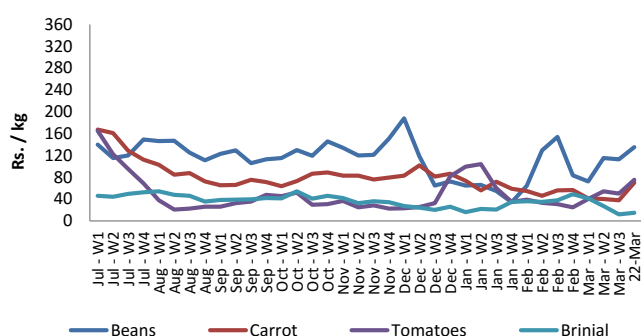

## Wholesale and Retail Prices of Selected Food Commodities

### Vegetables

Item	Unit	Pettah				Dambulla			
		Wholesale		Retail		Wholesale		Retail	
		Previous 5 Days Average	22-Mar	Previous 5 Days Average	22-Mar	Previous 5 Days Average	22-Mar	Previous 5 Days Average	22-Mar
Beans	Rs./Kg	146.00	145.00	172.00	175.00	122.00	135.00	143.00	155.00
Carrot	Rs./Kg	53.00	80.00	83.00	110.00	51.00	70.00	69.00	95.00
Cabbage	Rs./Kg	34.00	25.00	65.00	55.00	27.00	45.00	43.00	70.00
Tomatoes	Rs./Kg	78.00	110.00	106.00	155.00	61.00	75.00	78.00	105.00
Brinjal	Rs./Kg	32.00	25.00	57.00	55.00	15.00	15.00	31.00	35.00
Pumpkin	Rs./Kg	64.00	70.00	91.00	100.00	56.00	65.00	75.00	85.00
Snake gourd	Rs./Kg	96.00	90.00	123.00	130.00	70.00	75.00	87.00	95.00

- Price increased by more than 5% compared to previous week average price.
- Price decreased by more than 5% compared to previous week average price.

**Pettah - Wholesale**

**Dambulla - Wholesale**

**Pettah - Retail**