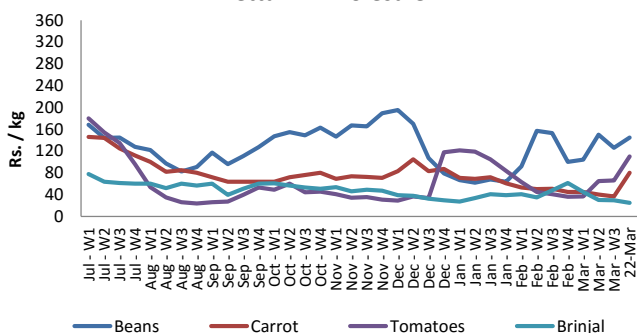

## Wholesale and Retail Prices of Selected Food Commodities

### Vegetables

Item	Unit	Pettah				Dambulla			
		Wholesale		Retail		Wholesale		Retail	
		Previous 5 Days Average	22-Mar	Previous 5 Days Average	22-Mar	Previous 5 Days Average	22-Mar	Previous 5 Days Average	22-Mar
Beans	Rs./Kg	146.00	145.00	172.00	175.00	122.00	135.00	143.00	155.00
Carrot	Rs./Kg	53.00	80.00	83.00	110.00	51.00	70.00	69.00	95.00
Cabbage	Rs./Kg	34.00	25.00	65.00	55.00	27.00	45.00	43.00	70.00
Tomatoes	Rs./Kg	78.00	110.00	106.00	155.00	61.00	75.00	78.00	105.00
Brinjal	Rs./Kg	32.00	25.00	57.00	55.00	15.00	15.00	31.00	35.00
Pumpkin	Rs./Kg	64.00	70.00	91.00	100.00	56.00	65.00	75.00	85.00
Snake gourd	Rs./Kg	96.00	90.00	123.00	130.00	70.00	75.00	87.00	95.00

- Price increased by more than 5% compared to previous week average price.
- Price decreased by more than 5% compared to previous week average price.

**Pettah - Wholesale**

**Dambulla - Wholesale**

**Pettah - Retail**