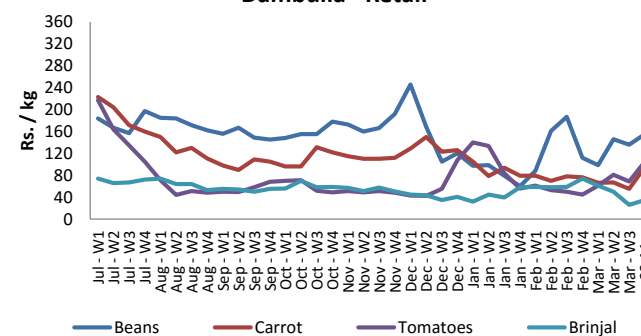

Dambulla - Retail