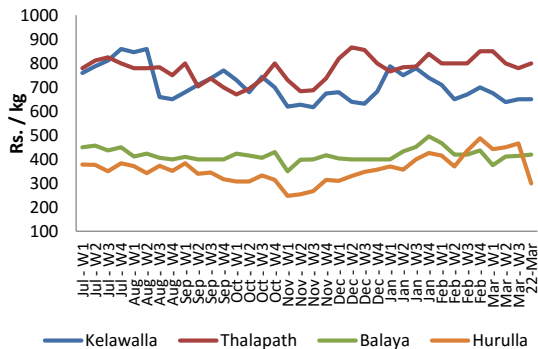

Negombo - Retail