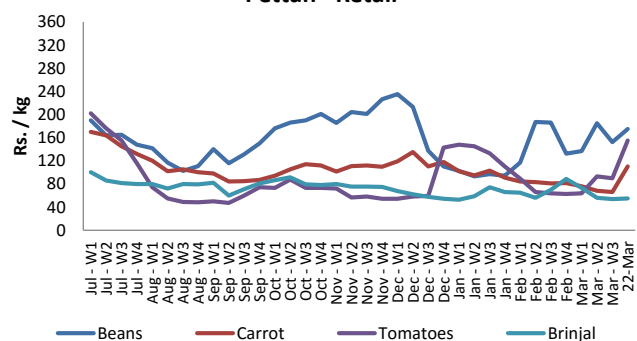

### Vegetables

Item	Unit	Pettah				Dambulla			
		Wholesale		Retail		Wholesale		Retail	
		Previous 5 Days Average	22-Mar	Previous 5 Days Average	22-Mar	Previous 5 Days Average	22-Mar	Previous 5 Days Average	22-Mar
Beans	Rs./Kg	146.00	145.00	172.00	175.00	122.00	135.00	143.00	155.00
Carrot	Rs./Kg	53.00	80.00	83.00	110.00	51.00	70.00	69.00	95.00
Cabbage	Rs./Kg	34.00	25.00	65.00	55.00	27.00	45.00	43.00	70.00
Tomatoes	Rs./Kg	78.00	110.00	106.00	155.00	61.00	75.00	78.00	105.00
Brinjal	Rs./Kg	32.00	25.00	57.00	55.00	15.00	15.00	31.00	35.00
Pumpkin	Rs./Kg	64.00	70.00	91.00	100.00	56.00	65.00	75.00	85.00
Snake gourd	Rs./Kg	96.00	90.00	123.00	130.00	70.00	75.00	87.00	95.00

- Price increased by more than 5% compared to previous week average price.
- Price decreased by more than 5% compared to previous week average price.

**Pettah - Wholesale**

**Dambulla - Wholesale**

**Pettah - Retail**