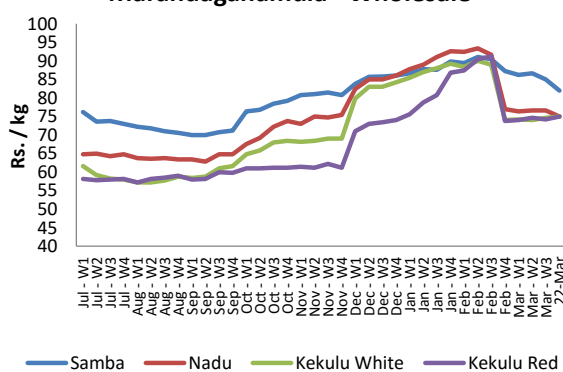

## Wholesale and Retail Prices of Selected Food Commodities

### Rice

Item	Unit	Pettah				Marandagahamula	
		Wholesale		Retail		Wholesale	
		Previous 5 Days Average	22-Mar	Previous 5 Days Average	22-Mar	Previous 5 Days Average	22-Mar
Samba	Rs./Kg	86.00	86.00	90.00	90.00	85.00	82.00
Nadu	Rs./Kg	77.00	76.00	80.00	80.00	77.00	75.00
Kekulu White	Rs./Kg	77.00	77.00	79.00	78.00	74.00	75.00
Kekulu Red	Rs./Kg	75.00	76.00	78.00	78.00	74.00	75.00

- Price increased by more than 5% compared to previous week average price.
- Price decreased by more than 5% compared to previous week average price.

**Pettah - Wholesale**

**Marandagahamula - Wholesale**