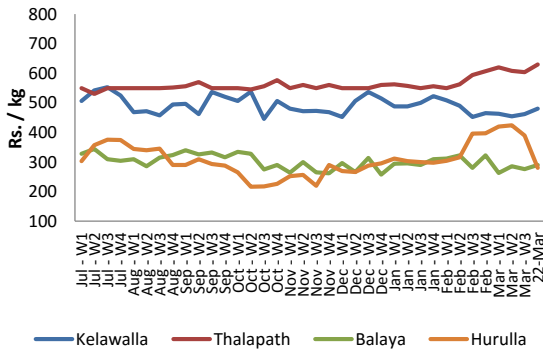

- Price increased by more than 5% compared to previous week average price.
- Price decreased by more than 5% compared to previous week average price.

**Pettah - Wholesale**

**Marandagahamula - Wholesale**

## Wholesale and Retail Prices of Selected Food Commodities

### Fish

Item	Unit	Peliyagoda Fish Market				Negombo Fish Market			
		Wholesale		Retail		Wholesale		Retail	
		Previous 5 Days Average	22-Mar	Previous 5 Days Average	22-Mar	Previous 5 Days Average	22-Mar	Previous 5 Days Average	22-Mar
Kelawalla	Rs./Kg	460.00	480.00	808.00	760.00	492.00	480.00	666.00	650.00
Thalapath	Rs./Kg	614.00	630.00	782.00	780.00	640.00	650.00	790.00	800.00
Balaya	Rs./Kg	274.00	290.00	372.00	380.00	296.00	300.00	418.00	420.00
Paraw	Rs./Kg	406.00	450.00	768.00	840.00	460.00	450.00	620.00	600.00
Salaya	Rs./Kg	94.00	70.00	156.00	140.00	122.00	100.00	170.00	150.00
Hurulla	Rs./Kg	364.00	280.00	466.00	380.00	372.00	250.00	476.00	300.00

- Price increased by more than 5% compared to previous week average price.
- Price decreased by more than 5% compared to previous week average price.

**Peliyagoda - Wholesale**

**Negombo - Wholesale**

**Peliyagoda - Retail**