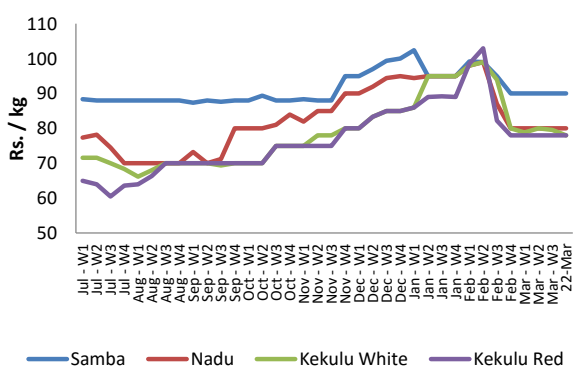

Pettah - Retail