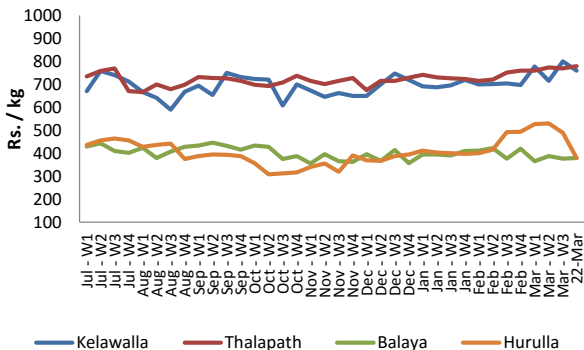

### Fish

Item	Unit	Peliyagoda Fish Market				Negombo Fish Market			
		Wholesale		Retail		Wholesale		Retail	
		Previous 5 Days Average	22-Mar	Previous 5 Days Average	22-Mar	Previous 5 Days Average	22-Mar	Previous 5 Days Average	22-Mar
Kelawalla	Rs./Kg	460.00	480.00	808.00	760.00	492.00	480.00	666.00	650.00
Thalapath	Rs./Kg	614.00	630.00	782.00	780.00	640.00	650.00	790.00	800.00
Balaya	Rs./Kg	274.00	290.00	372.00	380.00	296.00	300.00	418.00	420.00
Paraw	Rs./Kg	406.00	450.00	768.00	840.00	460.00	450.00	620.00	600.00
Salaya	Rs./Kg	94.00	70.00	156.00	140.00	122.00	100.00	170.00	150.00
Hurulla	Rs./Kg	364.00	280.00	466.00	380.00	372.00	250.00	476.00	300.00

- Price increased by more than 5% compared to previous week average price.
- Price decreased by more than 5% compared to previous week average price.

**Peliyagoda - Wholesale**

**Negombo - Wholesale**

**Peliyagoda - Retail**