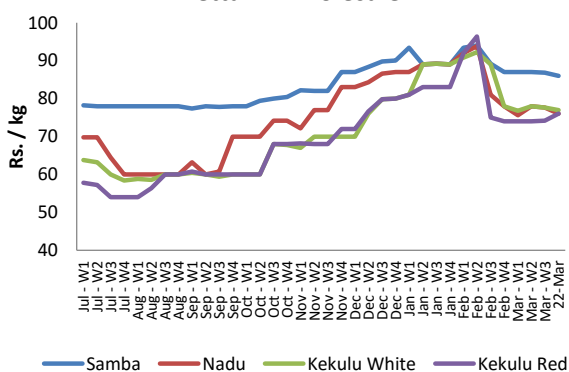

- Price increased by more than 5% compared to previous week average price.
- Price decreased by more than 5% compared to previous week average price.

**Pettah - Wholesale**

**Dambulla - Wholesale**

**Pettah - Retail**

## Wholesale and Retail Prices of Selected Food Commodities

### Rice

Item	Unit	Pettah				Marandagahamula	
		Wholesale		Retail		Wholesale	
		Previous 5 Days Average	22-Mar	Previous 5 Days Average	22-Mar	Previous 5 Days Average	22-Mar
Samba	Rs./Kg	86.00	86.00	90.00	90.00	85.00	82.00
Nadu	Rs./Kg	77.00	76.00	80.00	80.00	77.00	75.00
Kekulu White	Rs./Kg	77.00	77.00	79.00	78.00	74.00	75.00
Kekulu Red	Rs./Kg	75.00	76.00	78.00	78.00	74.00	75.00

- Price increased by more than 5% compared to previous week average price.
- Price decreased by more than 5% compared to previous week average price.

**Pettah - Wholesale**

**Marandagahamula - Wholesale**