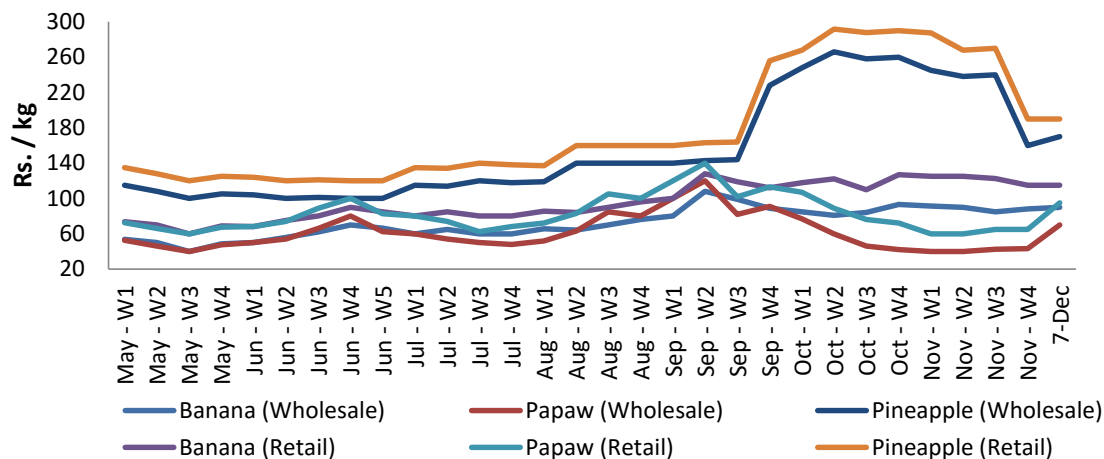

Wholesale and Retail Prices of Selected Food Commodities

Fish

| Item | Unit | Peliyagoda Fish Market | | | | Negombo Fish Market | | | |
|-----------|--------|-------------------------|--------|-------------------------|--------|-------------------------|--------|-------------------------|--------|
| | | Wholesale | | Retail | | Wholesale | | Retail | |
| | | Previous 5 Days Average | 7-Dec | Previous 5 Days Average | 7-Dec | Previous 5 Days Average | 7-Dec | Previous 5 Days Average | 7-Dec |
| Kelawalla | Rs./Kg | 466.00 | 430.00 | 660.00 | 600.00 | 500.00 | 500.00 | 700.00 | 700.00 |
| Thalapath | Rs./Kg | 550.00 | 550.00 | 715.00 | 615.00 | 640.00 | 600.00 | 790.00 | 800.00 |
| Balaya | Rs./Kg | 284.00 | 300.00 | 384.00 | 400.00 | 286.00 | 300.00 | 416.00 | 420.00 |
| Paraw | Rs./Kg | 416.00 | 300.00 | 598.00 | 420.00 | 432.00 | 450.00 | 620.00 | 650.00 |
| Salaya | Rs./Kg | 145.00 | 120.00 | 213.00 | 190.00 | 104.00 | 100.00 | 156.00 | 150.00 |
| Hurulla | Rs./Kg | 278.00 | 280.00 | 378.00 | 380.00 | 262.00 | 230.00 | 330.00 | 300.00 |

- Price increased by more than 5% compared to previous week average price.
- Price decreased by more than 5% compared to previous week average price.

Wholesale and Retail Prices of Selected Food Commodities

Fruits

| Item | Unit | Pettah | | | |
|---------------|--------|-------------------------|--------|-------------------------|--------|
| | | Wholesale | | Retail | |
| | | Previous 5 Days Average | 7-Dec | Previous 5 Days Average | 7-Dec |
| Banana (Sour) | Rs./Kg | 90.00 | 90.00 | 115.00 | 115.00 |
| Papaw | Rs./Kg | 48.00 | 70.00 | 75.00 | 95.00 |
| Pineapple | Rs./Kg | 176.00 | 170.00 | 198.00 | 190.00 |

- Price increased by more than 5% compared to previous week average price.
- Price decreased by more than 5% compared to previous week average price.

Pettah - Wholesale and Retail

Wholesale and Retail Prices of Selected Food Commodities