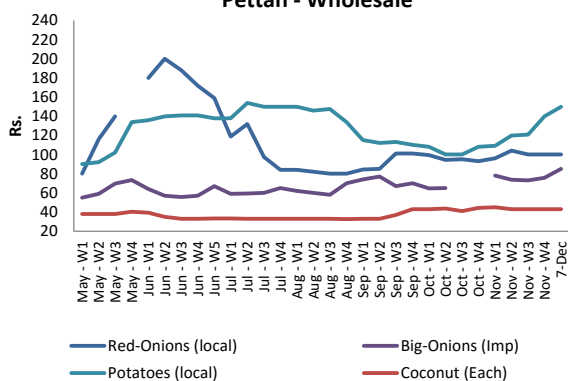

Wholesale and Retail Prices of Selected Food Commodities

Other

Item	Unit	Pettah				Dambulla			
		Wholesale		Retail		Wholesale		Retail	
		Previous 5 Days Average	7-Dec	Previous 5 Days Average	7-Dec	Previous 5 Days Average	7-Dec	Previous 5 Days Average	7-Dec
Red-Onions (local)	Rs./Kg	96.00	100.00	123.00	125.00	72.00	65.00	115.00	110.00
Red-Onions (Imp)	Rs./Kg	100.00	110.00	128.00	135.00	82.00	83.00	119.00	120.00
Big-Onions (local)	Rs./Kg	83.00	85.00	97.00	100.00	75.00	75.00	95.00	95.00
Big-Onions (Imp)	Rs./Kg	82.00	85.00	97.00	100.00	78.00	83.00	95.00	95.00
Potatoes (local)	Rs./Kg	150.00	150.00	168.00	170.00	138.00	148.00	155.00	170.00
Potatoes (Imp)	Rs./Kg	85.00	85.00	114.00	115.00				
Dried Chillies (Imp)	Rs./Kg	240.00	240.00	280.00	280.00	240.00	238.00	317.00	305.00
Coconut	Rs./Nut	43.00	43.00	55.00	55.00	39.00	39.00	48.00	48.00
Coconut oil	Rs./Ltr	240.00	240.00	260.00	260.00				
Dhal	Rs./Kg	160.00	160.00	169.00	169.00				
Sugar	Rs./Kg	91.00	91.00	95.00	95.00				
Eggs	Rs./Each	14.20	14.20	15.20	15.20				
Katta	Rs./Kg	900.00	900.00	950.00	950.00				
Sprats	Rs./Kg	500.00	500.00	550.00	550.00				

- Price increased by more than 5% compared to previous week average price.
- Price decreased by more than 5% compared to previous week average price.

Pettah - Wholesale