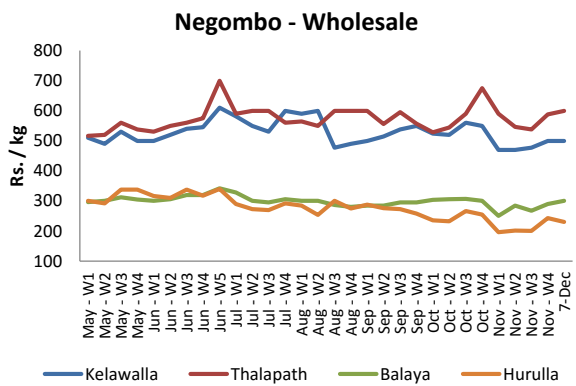

Wholesale and Retail Prices of Selected Food Commodities

Fish

Item	Unit	Peliyagoda Fish Market				Negombo Fish Market			
		Wholesale		Retail		Wholesale		Retail	
		Previous 5 Days Average	7-Dec	Previous 5 Days Average	7-Dec	Previous 5 Days Average	7-Dec	Previous 5 Days Average	7-Dec
Kelawalla	Rs./Kg	466.00	430.00	660.00	600.00	500.00	500.00	700.00	700.00
Thalapath	Rs./Kg	550.00	550.00	715.00	615.00	640.00	600.00	790.00	800.00
Balaya	Rs./Kg	284.00	300.00	384.00	400.00	286.00	300.00	416.00	420.00
Paraw	Rs./Kg	416.00	300.00	598.00	420.00	432.00	450.00	620.00	650.00
Salaya	Rs./Kg	145.00	120.00	213.00	190.00	104.00	100.00	156.00	150.00
Hurulla	Rs./Kg	278.00	280.00	378.00	380.00	262.00	230.00	330.00	300.00

- Price increased by more than 5% compared to previous week average price.
- Price decreased by more than 5% compared to previous week average price.