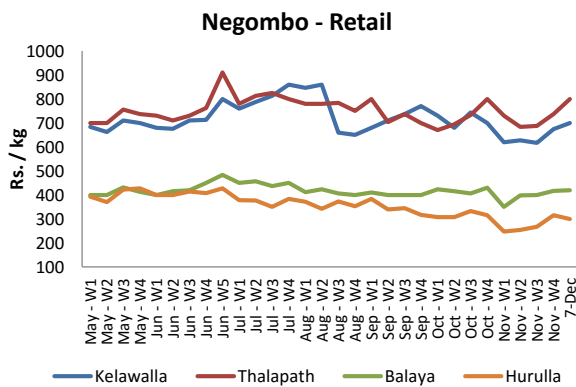

Wholesale and Retail Prices of Selected Food Commodities

Fish

Item	Unit	Peliyagoda Fish Market				Negombo Fish Market			
		Wholesale		Retail		Wholesale		Retail	
		Previous 5 Days Average	7-Dec	Previous 5 Days Average	7-Dec	Previous 5 Days Average	7-Dec	Previous 5 Days Average	7-Dec
Kelawalla	Rs./Kg	466.00	430.00	660.00	600.00	500.00	500.00	700.00	700.00
Thalapath	Rs./Kg	550.00	550.00	715.00	615.00	640.00	600.00	790.00	800.00
Balaya	Rs./Kg	284.00	300.00	384.00	400.00	286.00	300.00	416.00	420.00
Paraw	Rs./Kg	416.00	300.00	598.00	420.00	432.00	450.00	620.00	650.00
Salaya	Rs./Kg	145.00	120.00	213.00	190.00	104.00	100.00	156.00	150.00
Hurulla	Rs./Kg	278.00	280.00	378.00	380.00	262.00	230.00	330.00	300.00

- Price increased by more than 5% compared to previous week average price.
- Price decreased by more than 5% compared to previous week average price.