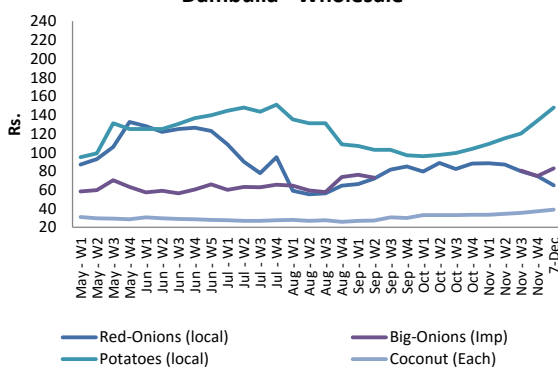

Dambulla - Wholesale