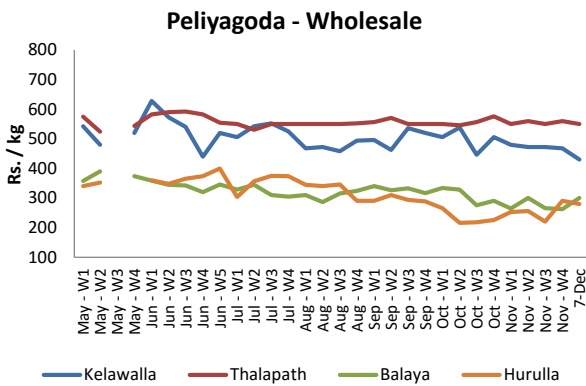

Wholesale and Retail Prices of Selected Food Commodities

Fish

Item	Unit	Peliyagoda Fish Market				Negombo Fish Market			
		Wholesale		Retail		Wholesale		Retail	
		Previous 5 Days Average	7-Dec	Previous 5 Days Average	7-Dec	Previous 5 Days Average	7-Dec	Previous 5 Days Average	7-Dec
Kelawalla	Rs./Kg	466.00	430.00	660.00	600.00	500.00	500.00	700.00	700.00
Thalapath	Rs./Kg	550.00	550.00	715.00	615.00	640.00	600.00	790.00	800.00
Balaya	Rs./Kg	284.00	300.00	384.00	400.00	286.00	300.00	416.00	420.00
Paraw	Rs./Kg	416.00	300.00	598.00	420.00	432.00	450.00	620.00	650.00
Salaya	Rs./Kg	145.00	120.00	213.00	190.00	104.00	100.00	156.00	150.00
Hurulla	Rs./Kg	278.00	280.00	378.00	380.00	262.00	230.00	330.00	300.00

- Price increased by more than 5% compared to previous week average price.
- Price decreased by more than 5% compared to previous week average price.