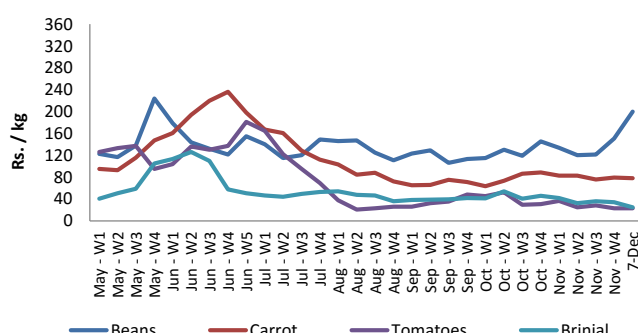

Wholesale and Retail Prices of Selected Food Commodities

Vegetables

| Item | Unit | Pettah | | | | Dambulla | | | |
|-------------|--------|-------------------------|--------|-------------------------|--------|-------------------------|--------|-------------------------|--------|
| | | Wholesale | | Retail | | Wholesale | | Retail | |
| | | Previous 5 Days Average | 7-Dec | Previous 5 Days Average | 7-Dec | Previous 5 Days Average | 7-Dec | Previous 5 Days Average | 7-Dec |
| Beans | Rs./Kg | 219.00 | 200.00 | 260.00 | 245.00 | 212.00 | 200.00 | 265.00 | 265.00 |
| Carrot | Rs./Kg | 87.00 | 75.00 | 119.00 | 110.00 | 90.00 | 78.00 | 131.00 | 125.00 |
| Cabbage | Rs./Kg | 22.00 | 25.00 | 49.00 | 50.00 | 22.00 | 18.00 | 42.00 | 35.00 |
| Tomatoes | Rs./Kg | 26.00 | 28.00 | 53.00 | 57.00 | 25.00 | 23.00 | 44.00 | 45.00 |
| Brinjal | Rs./Kg | 45.00 | 35.00 | 72.00 | 70.00 | 35.00 | 25.00 | 53.00 | 45.00 |
| Pumpkin | Rs./Kg | 35.00 | 43.00 | 58.00 | 70.00 | 33.00 | 28.00 | 50.00 | 45.00 |
| Snake gourd | Rs./Kg | 90.00 | 95.00 | 119.00 | 115.00 | 81.00 | 65.00 | 130.00 | 90.00 |

- Price increased by more than 5% compared to previous week average price.
- Price decreased by more than 5% compared to previous week average price.

Pettah - Wholesale

Dambulla - Wholesale

Pettah - Retail

Dambulla - Retail

Wholesale and Retail Prices of Selected Food Commodities

Rice

| Item | Unit | Pettah | | | | Marandagahamula | |
|--------------|--------|-------------------------|-------|-------------------------|-------|-------------------------|-------|
| | | Wholesale | | Retail | | Wholesale | |
| | | Previous 5 Days Average | 7-Dec | Previous 5 Days Average | 7-Dec | Previous 5 Days Average | 7-Dec |
| Samba | Rs./Kg | 87.00 | 87.00 | 95.00 | 95.00 | 83.00 | 84.00 |
| Nadu | Rs./Kg | 83.00 | 83.00 | 90.00 | 90.00 | 79.00 | 83.00 |
| Kekulu White | Rs./Kg | 70.00 | 70.00 | 80.00 | 80.00 | 77.00 | 80.00 |
| Kekulu Red | Rs./Kg | 72.00 | 72.00 | 80.00 | 80.00 | 66.00 | 71.00 |