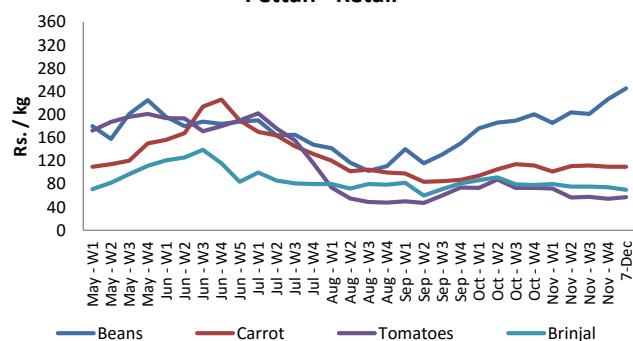

Wholesale and Retail Prices of Selected Food Commodities

Vegetables

| Item | Unit | Pettah | | | | Dambulla | | | |
|-------------|--------|-------------------------|--------|-------------------------|--------|-------------------------|--------|-------------------------|--------|
| | | Wholesale | | Retail | | Wholesale | | Retail | |
| | | Previous 5 Days Average | 7-Dec | Previous 5 Days Average | 7-Dec | Previous 5 Days Average | 7-Dec | Previous 5 Days Average | 7-Dec |
| Beans | Rs./Kg | 219.00 | 200.00 | 260.00 | 245.00 | 212.00 | 200.00 | 265.00 | 265.00 |
| Carrot | Rs./Kg | 87.00 | 75.00 | 119.00 | 110.00 | 90.00 | 78.00 | 131.00 | 125.00 |
| Cabbage | Rs./Kg | 22.00 | 25.00 | 49.00 | 50.00 | 22.00 | 18.00 | 42.00 | 35.00 |
| Tomatoes | Rs./Kg | 26.00 | 28.00 | 53.00 | 57.00 | 25.00 | 23.00 | 44.00 | 45.00 |
| Brinjal | Rs./Kg | 45.00 | 35.00 | 72.00 | 70.00 | 35.00 | 25.00 | 53.00 | 45.00 |
| Pumpkin | Rs./Kg | 35.00 | 43.00 | 58.00 | 70.00 | 33.00 | 28.00 | 50.00 | 45.00 |
| Snake gourd | Rs./Kg | 90.00 | 95.00 | 119.00 | 115.00 | 81.00 | 65.00 | 130.00 | 90.00 |

- Price increased by more than 5% compared to previous week average price.
- Price decreased by more than 5% compared to previous week average price.

Pettah - Wholesale

Dambulla - Wholesale

Pettah - Retail

Dambulla - Retail

Wholesale and Retail Prices of Selected Food Commodities

Rice

| Item | Unit | Pettah | | | | Marandagahamula | |
|--------------|--------|-------------------------|-------|-------------------------|-------|-------------------------|-------|
| | | Wholesale | | Retail | | Wholesale | |
| | | Previous 5 Days Average | 7-Dec | Previous 5 Days Average | 7-Dec | Previous 5 Days Average | 7-Dec |
| Samba | Rs./Kg | 87.00 | 87.00 | 95.00 | 95.00 | 83.00 | 84.00 |
| Nadu | Rs./Kg | 83.00 | 83.00 | 90.00 | 90.00 | 79.00 | 83.00 |
| Kekulu White | Rs./Kg | 70.00 | 70.00 | 80.00 | 80.00 | 77.00 | 80.00 |
| Kekulu Red | Rs./Kg | 72.00 | 72.00 | 80.00 | 80.00 | 66.00 | 71.00 |