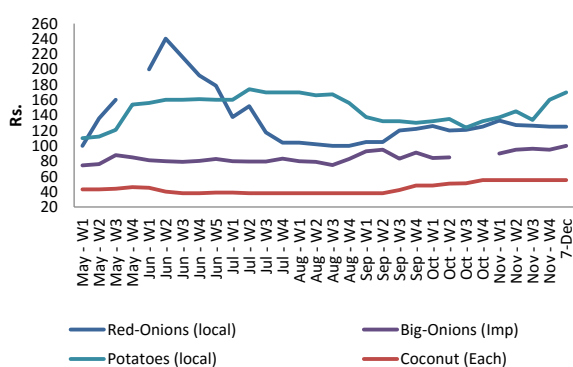

Wholesale and Retail Prices of Selected Food Commodities

Vegetables

| Item | Unit | Pettah | | | | Dambulla | | | |
|-------------|--------|-------------------------|--------|-------------------------|--------|-------------------------|--------|-------------------------|--------|
| | | Wholesale | | Retail | | Wholesale | | Retail | |
| | | Previous 5 Days Average | 7-Dec | Previous 5 Days Average | 7-Dec | Previous 5 Days Average | 7-Dec | Previous 5 Days Average | 7-Dec |
| Beans | Rs./Kg | 219.00 | 200.00 | 260.00 | 245.00 | 212.00 | 200.00 | 265.00 | 265.00 |
| Carrot | Rs./Kg | 87.00 | 75.00 | 119.00 | 110.00 | 90.00 | 78.00 | 131.00 | 125.00 |
| Cabbage | Rs./Kg | 22.00 | 25.00 | 49.00 | 50.00 | 22.00 | 18.00 | 42.00 | 35.00 |
| Tomatoes | Rs./Kg | 26.00 | 28.00 | 53.00 | 57.00 | 25.00 | 23.00 | 44.00 | 45.00 |
| Brinjal | Rs./Kg | 45.00 | 35.00 | 72.00 | 70.00 | 35.00 | 25.00 | 53.00 | 45.00 |
| Pumpkin | Rs./Kg | 35.00 | 43.00 | 58.00 | 70.00 | 33.00 | 28.00 | 50.00 | 45.00 |
| Snake gourd | Rs./Kg | 90.00 | 95.00 | 119.00 | 115.00 | 81.00 | 65.00 | 130.00 | 90.00 |

Dambulla - Retail

Wholesale and Retail Prices of Selected Food Commodities

Rice

| Item | Unit | Pettah | | | | Marandagahamula | |
|--------------|--------|-------------------------|-------|-------------------------|-------|-------------------------|-------|
| | | Wholesale | | Retail | | Wholesale | |
| | | Previous 5 Days Average | 7-Dec | Previous 5 Days Average | 7-Dec | Previous 5 Days Average | 7-Dec |
| Samba | Rs./Kg | 87.00 | 87.00 | 95.00 | 95.00 | 83.00 | 84.00 |
| Nadu | Rs./Kg | 83.00 | 83.00 | 90.00 | 90.00 | 79.00 | 83.00 |
| Kekulu White | Rs./Kg | 70.00 | 70.00 | 80.00 | 80.00 | 77.00 | 80.00 |
| Kekulu Red | Rs./Kg | 72.00 | 72.00 | 80.00 | 80.00 | 66.00 | 71.00 |

- Price increased by more than 5% compared to previous week average price.
- Price decreased by more than 5% compared to previous week average price.

Pettah - Wholesale

Dambulla - Wholesale

Pettah - Retail