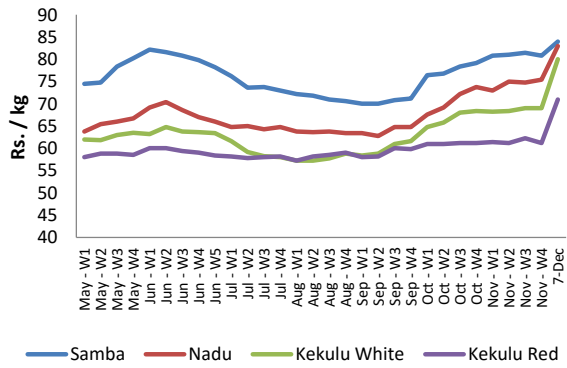

- Price increased by more than 5% compared to previous week average price.
- Price decreased by more than 5% compared to previous week average price.

Pettah - Wholesale

Dambulla - Wholesale

Pettah - Retail

Dambulla - Retail

Wholesale and Retail Prices of Selected Food Commodities

Rice

| Item | Unit | Pettah | | | | Marandagahamula | |
|--------------|--------|-------------------------|-------|-------------------------|-------|-------------------------|-------|
| | | Wholesale | | Retail | | Wholesale | |
| | | Previous 5 Days Average | 7-Dec | Previous 5 Days Average | 7-Dec | Previous 5 Days Average | 7-Dec |
| Samba | Rs./Kg | 87.00 | 87.00 | 95.00 | 95.00 | 83.00 | 84.00 |
| Nadu | Rs./Kg | 83.00 | 83.00 | 90.00 | 90.00 | 79.00 | 83.00 |
| Kekulu White | Rs./Kg | 70.00 | 70.00 | 80.00 | 80.00 | 77.00 | 80.00 |
| Kekulu Red | Rs./Kg | 72.00 | 72.00 | 80.00 | 80.00 | 66.00 | 71.00 |

- Price increased by more than 5% compared to previous week average price.
- Price decreased by more than 5% compared to previous week average price.

Pettah - Wholesale

Marandagahamula - Wholesale

Pettah - Retail