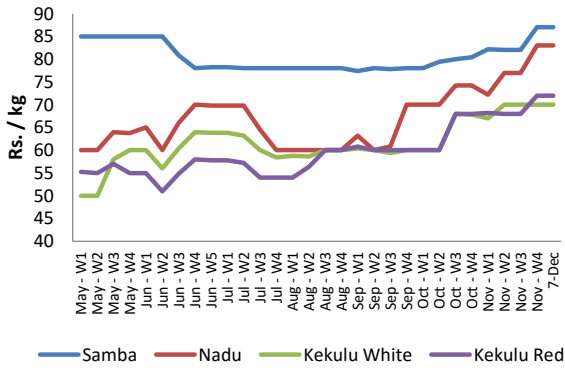

- Price increased by more than 5% compared to previous week average price.
- Price decreased by more than 5% compared to previous week average price.

Pettah - Wholesale

Dambulla - Wholesale

Pettah - Retail

Dambulla - Retail

Wholesale and Retail Prices of Selected Food Commodities

Rice

| Item | Unit | Pettah | | | | Marandagahamula | |
|--------------|--------|-------------------------|-------|-------------------------|-------|-------------------------|-------|
| | | Wholesale | | Retail | | Wholesale | |
| | | Previous 5 Days Average | 7-Dec | Previous 5 Days Average | 7-Dec | Previous 5 Days Average | 7-Dec |
| Samba | Rs./Kg | 87.00 | 87.00 | 95.00 | 95.00 | 83.00 | 84.00 |
| Nadu | Rs./Kg | 83.00 | 83.00 | 90.00 | 90.00 | 79.00 | 83.00 |
| Kekulu White | Rs./Kg | 70.00 | 70.00 | 80.00 | 80.00 | 77.00 | 80.00 |
| Kekulu Red | Rs./Kg | 72.00 | 72.00 | 80.00 | 80.00 | 66.00 | 71.00 |

- Price increased by more than 5% compared to previous week average price.
- Price decreased by more than 5% compared to previous week average price.

Pettah - Wholesale

Marandagahamula - Wholesale

Pettah - Retail