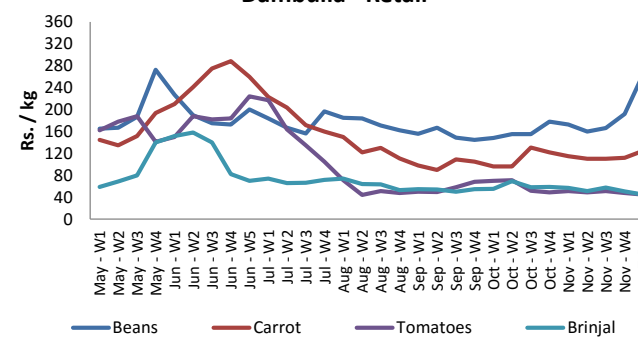

Wholesale and Retail Prices of Selected Food Commodities

Vegetables

| Item | Unit | Pettah | | | | Dambulla | | | |
|-------------|--------|-------------------------|--------|-------------------------|--------|-------------------------|--------|-------------------------|--------|
| | | Wholesale | | Retail | | Wholesale | | Retail | |
| | | Previous 5 Days Average | 7-Dec | Previous 5 Days Average | 7-Dec | Previous 5 Days Average | 7-Dec | Previous 5 Days Average | 7-Dec |
| Beans | Rs./Kg | 219.00 | 200.00 | 260.00 | 245.00 | 212.00 | 200.00 | 265.00 | 265.00 |
| Carrot | Rs./Kg | 87.00 | 75.00 | 119.00 | 110.00 | 90.00 | 78.00 | 131.00 | 125.00 |
| Cabbage | Rs./Kg | 22.00 | 25.00 | 49.00 | 50.00 | 22.00 | 18.00 | 42.00 | 35.00 |
| Tomatoes | Rs./Kg | 26.00 | 28.00 | 53.00 | 57.00 | 25.00 | 23.00 | 44.00 | 45.00 |
| Brinjal | Rs./Kg | 45.00 | 35.00 | 72.00 | 70.00 | 35.00 | 25.00 | 53.00 | 45.00 |
| Pumpkin | Rs./Kg | 35.00 | 43.00 | 58.00 | 70.00 | 33.00 | 28.00 | 50.00 | 45.00 |
| Snake gourd | Rs./Kg | 90.00 | 95.00 | 119.00 | 115.00 | 81.00 | 65.00 | 130.00 | 90.00 |

- Price increased by more than 5% compared to previous week average price.
- Price decreased by more than 5% compared to previous week average price.

Pettah - Wholesale

Dambulla - Wholesale

Pettah - Retail

Dambulla - Retail

Wholesale and Retail Prices of Selected Food Commodities

Rice

| Item | Unit | Pettah | | | | Marandagahamula | |
|--------------|--------|-------------------------|-------|-------------------------|-------|-------------------------|-------|
| | | Wholesale | | Retail | | Wholesale | |
| | | Previous 5 Days Average | 7-Dec | Previous 5 Days Average | 7-Dec | Previous 5 Days Average | 7-Dec |
| Samba | Rs./Kg | 87.00 | 87.00 | 95.00 | 95.00 | 83.00 | 84.00 |
| Nadu | Rs./Kg | 83.00 | 83.00 | 90.00 | 90.00 | 79.00 | 83.00 |
| Kekulu White | Rs./Kg | 70.00 | 70.00 | 80.00 | 80.00 | 77.00 | 80.00 |
| Kekulu Red | Rs./Kg | 72.00 | 72.00 | 80.00 | 80.00 | 66.00 | 71.00 |