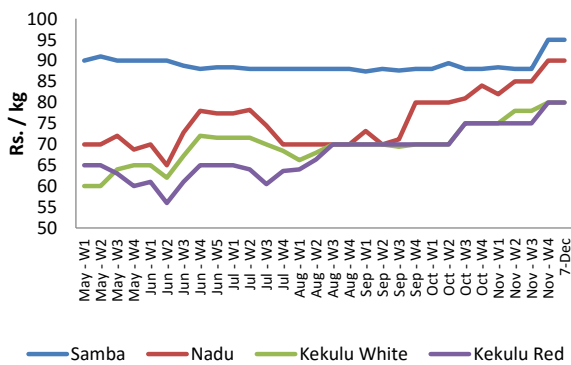

Dambulla - Retail

Wholesale and Retail Prices of Selected Food Commodities

Rice

| Item | Unit | Pettah | | | | Marandagahamula | |
|--------------|--------|-------------------------|-------|-------------------------|-------|-------------------------|-------|
| | | Wholesale | | Retail | | Wholesale | |
| | | Previous 5 Days Average | 7-Dec | Previous 5 Days Average | 7-Dec | Previous 5 Days Average | 7-Dec |
| Samba | Rs./Kg | 87.00 | 87.00 | 95.00 | 95.00 | 83.00 | 84.00 |
| Nadu | Rs./Kg | 83.00 | 83.00 | 90.00 | 90.00 | 79.00 | 83.00 |
| Kekulu White | Rs./Kg | 70.00 | 70.00 | 80.00 | 80.00 | 77.00 | 80.00 |
| Kekulu Red | Rs./Kg | 72.00 | 72.00 | 80.00 | 80.00 | 66.00 | 71.00 |

- Price increased by more than 5% compared to previous week average price.
- Price decreased by more than 5% compared to previous week average price.

Pettah - Wholesale

Marandagahamula - Wholesale

Pettah - Retail

Wholesale and Retail Prices of Selected Food Commodities

Fish

| Item | Unit | Peliyagoda Fish Market | | | | Negombo Fish Market | | | |
|-----------|--------|-------------------------|--------|-------------------------|--------|-------------------------|--------|-------------------------|--------|
| | | Wholesale | | Retail | | Wholesale | | Retail | |
| | | Previous 5 Days Average | 7-Dec | Previous 5 Days Average | 7-Dec | Previous 5 Days Average | 7-Dec | Previous 5 Days Average | 7-Dec |
| Kelawalla | Rs./Kg | 466.00 | 430.00 | 660.00 | 600.00 | 500.00 | 500.00 | 700.00 | 700.00 |
| Thalapath | Rs./Kg | 550.00 | 550.00 | 715.00 | 615.00 | 640.00 | 600.00 | 790.00 | 800.00 |
| Balaya | Rs./Kg | 284.00 | 300.00 | 384.00 | 400.00 | 286.00 | 300.00 | 416.00 | 420.00 |
| Paraw | Rs./Kg | 416.00 | 300.00 | 598.00 | 420.00 | 432.00 | 450.00 | 620.00 | 650.00 |
| Salaya | Rs./Kg | 145.00 | 120.00 | 213.00 | 190.00 | 104.00 | 100.00 | 156.00 | 150.00 |
| Hurulla | Rs./Kg | 278.00 | 280.00 | 378.00 | 380.00 | 262.00 | 230.00 | 330.00 | 300.00 |