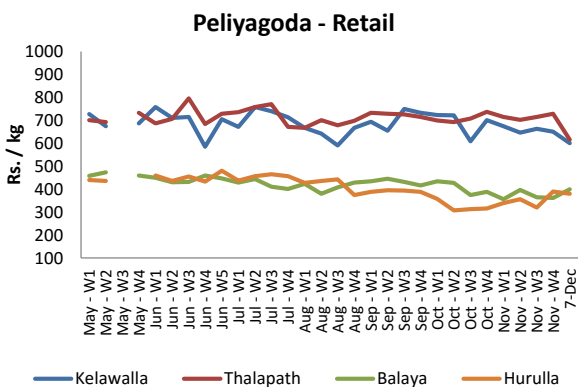

Wholesale and Retail Prices of Selected Food Commodities

Fish

Item	Unit	Peliyagoda Fish Market				Negombo Fish Market			
		Wholesale		Retail		Wholesale		Retail	
		Previous 5 Days Average	7-Dec	Previous 5 Days Average	7-Dec	Previous 5 Days Average	7-Dec	Previous 5 Days Average	7-Dec
Kelawalla	Rs./Kg	466.00	430.00	660.00	600.00	500.00	500.00	700.00	700.00
Thalapath	Rs./Kg	550.00	550.00	715.00	615.00	640.00	600.00	790.00	800.00
Balaya	Rs./Kg	284.00	300.00	384.00	400.00	286.00	300.00	416.00	420.00
Paraw	Rs./Kg	416.00	300.00	598.00	420.00	432.00	450.00	620.00	650.00
Salaya	Rs./Kg	145.00	120.00	213.00	190.00	104.00	100.00	156.00	150.00
Hurulla	Rs./Kg	278.00	280.00	378.00	380.00	262.00	230.00	330.00	300.00

- Price increased by more than 5% compared to previous week average price.
- Price decreased by more than 5% compared to previous week average price.