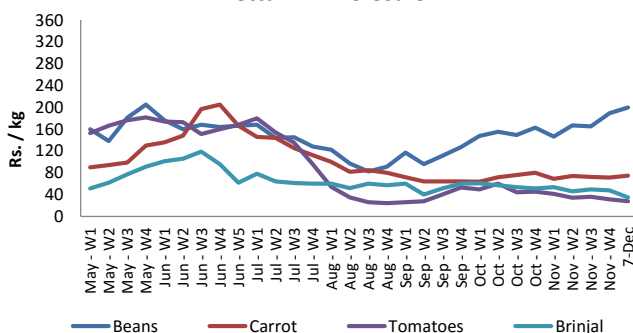

Wholesale and Retail Prices of Selected Food Commodities

Vegetables

| Item | Unit | Pettah | | | | Dambulla | | | |
|-------------|--------|-------------------------|--------|-------------------------|--------|-------------------------|--------|-------------------------|--------|
| | | Wholesale | | Retail | | Wholesale | | Retail | |
| | | Previous 5 Days Average | 7-Dec | Previous 5 Days Average | 7-Dec | Previous 5 Days Average | 7-Dec | Previous 5 Days Average | 7-Dec |
| Beans | Rs./Kg | 219.00 | 200.00 | 260.00 | 245.00 | 212.00 | 200.00 | 265.00 | 265.00 |
| Carrot | Rs./Kg | 87.00 | 75.00 | 119.00 | 110.00 | 90.00 | 78.00 | 131.00 | 125.00 |
| Cabbage | Rs./Kg | 22.00 | 25.00 | 49.00 | 50.00 | 22.00 | 18.00 | 42.00 | 35.00 |
| Tomatoes | Rs./Kg | 26.00 | 28.00 | 53.00 | 57.00 | 25.00 | 23.00 | 44.00 | 45.00 |
| Brinjal | Rs./Kg | 45.00 | 35.00 | 72.00 | 70.00 | 35.00 | 25.00 | 53.00 | 45.00 |
| Pumpkin | Rs./Kg | 35.00 | 43.00 | 58.00 | 70.00 | 33.00 | 28.00 | 50.00 | 45.00 |
| Snake gourd | Rs./Kg | 90.00 | 95.00 | 119.00 | 115.00 | 81.00 | 65.00 | 130.00 | 90.00 |

- Price increased by more than 5% compared to previous week average price.
- Price decreased by more than 5% compared to previous week average price.

Pettah - Wholesale

Dambulla - Wholesale

Pettah - Retail

Dambulla - Retail

Wholesale and Retail Prices of Selected Food Commodities

Rice

| Item | Unit | Pettah | | | | Marandagahamula | |
|--------------|--------|-------------------------|-------|-------------------------|-------|-------------------------|-------|
| | | Wholesale | | Retail | | Wholesale | |
| | | Previous 5 Days Average | 7-Dec | Previous 5 Days Average | 7-Dec | Previous 5 Days Average | 7-Dec |
| Samba | Rs./Kg | 87.00 | 87.00 | 95.00 | 95.00 | 83.00 | 84.00 |
| Nadu | Rs./Kg | 83.00 | 83.00 | 90.00 | 90.00 | 79.00 | 83.00 |
| Kekulu White | Rs./Kg | 70.00 | 70.00 | 80.00 | 80.00 | 77.00 | 80.00 |
| Kekulu Red | Rs./Kg | 72.00 | 72.00 | 80.00 | 80.00 | 66.00 | 71.00 |